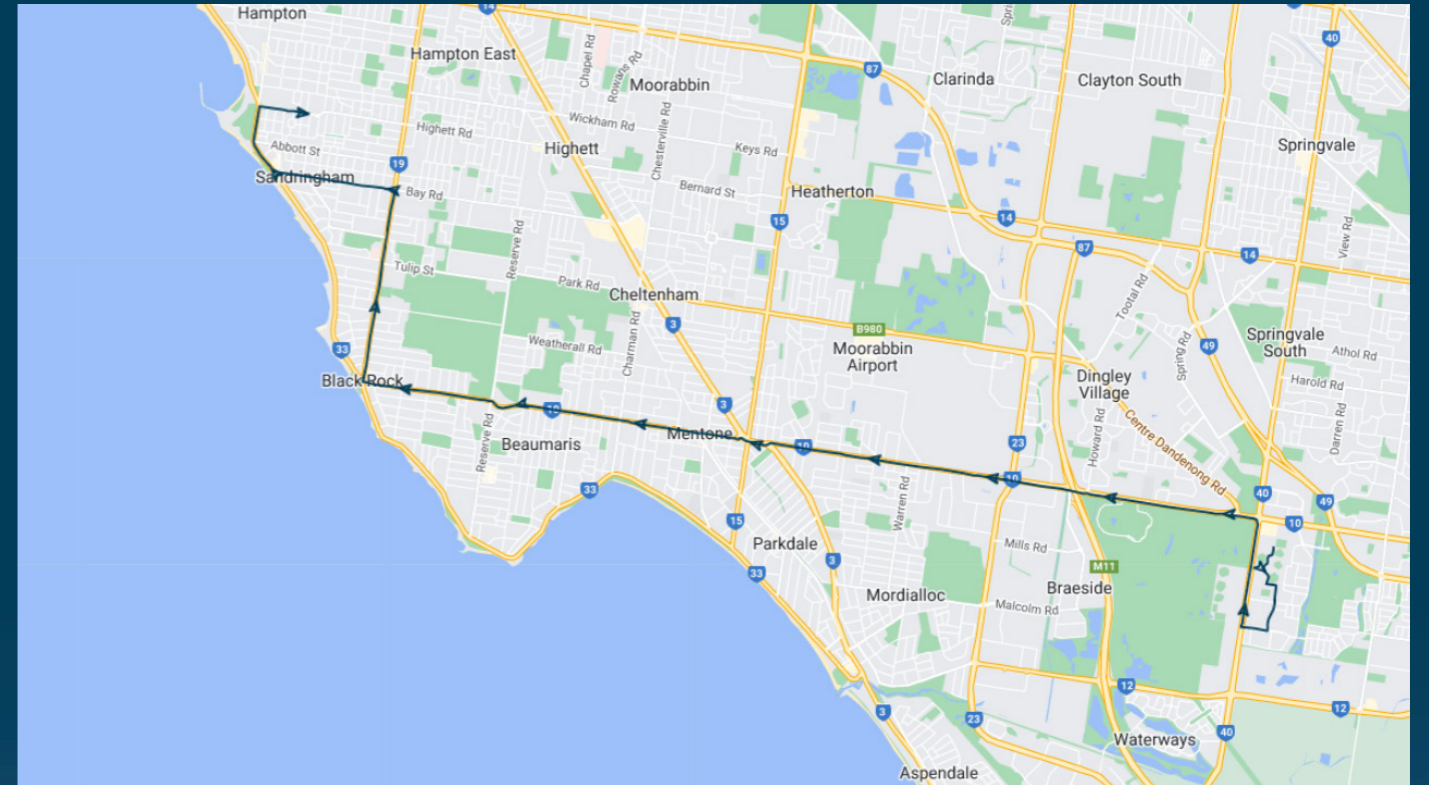

Haileybury College (Keysborough & Newlands Campuses)

Route: 2201 | Afternoon

Stop ID	Stop Name	Time	Stop ID	Stop Name	Time
44538	Haileybury College - Keysborough Campus	15:55			
46632	Haileybury College - Newlands Campus	15:56			
11317	Haydens Rd/Balcombe Rd	16:30			
11315	Hunter Ave/Balcombe Rd	16:31			
7229	Arkaringa Cres/Bluff Rd	16:35			
7228	Cheltenham Rd/Bluff Rd	16:35			
7225	Fairway Nursing Home/Bluff Rd	16:37			
11311	Bay Rd/Bluff Rd	16:39			
44600	Kyarra St/Bridge St	16:46			
3598	Field St/Highett Rd	16:50			

Haileybury College (Keysborough & Newlands Campuses)

Route: 2201 | Afternoon

TURN DIRECTIONS

Via Scotch Ave, Cont Stanford Ave, Right Keylana Dr, Right Springvale Rd, Left Cheltenham Rd, Right Nepean Hwy, Left Balcombe Rd, Right Bluff Rd, Left Bay Rd, Right Beach Rd, Right Bridge St to Kyarra St

To view our list of live tracked services, visit www.venturabus.com.au
 Timetable Printed : 7 July 2026

Times listed are estimated times only, it is advised to arrive at your stop earlier than the listed time to avoid missing your bus.
 You can also download the Ventura Tracker app to view real time bus locations of all services