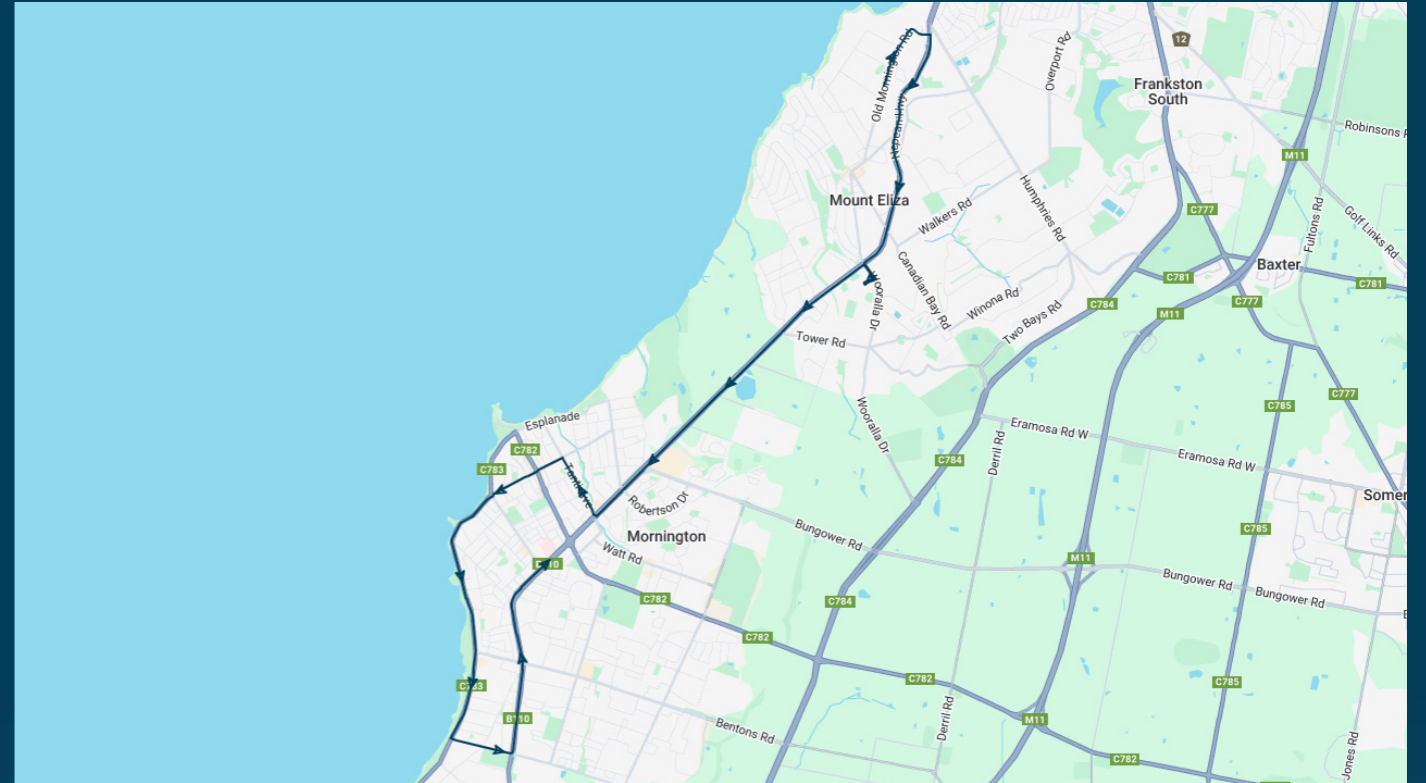

## Route: 2465 | Afternoon

Stop ID	Stop Name	Time	Stop ID	Stop Name	Time
11337	Stephens Rd/Old Mornington Rd	15:40			
44568	Peninsula Grammar	15:50			
21599	Government Rd/Tanti Ave	15:58			
21597	Elizabeth St/Tanti Ave	15:58			
21595	Mornington Primary School/Tanti Ave	15:58			
21552	Murray St/Barkly St	15:58			
23011	Barkly St Bus Interchange	15:58			
21554	Albert St/Barkly St	15:59			
11290	Williams Rd/Esplanade	16:00			
11291	Webb St/Esplanade	16:00			
11292	Strachans Rd/Esplanade	16:01			
11293	Johns Rd/Esplanade	16:02			
11294	Fossil Beach/Esplanade	16:03			
11295	Bentons Rd/Esplanade	16:04			
11296	Shanns Ave/Esplanade	16:05			
11297	Craigie Rd/Esplanade	16:06			
13202	Craigie Rd/Nepean Hwy	16:07			
13203	Craigcare Nursing Home/Nepean Hwy	16:07			
13204	Green Island Ave/Nepean Hwy	16:08			
13205	Ruth Rd/Nepean Hwy	16:09			
13206	Strachans Rd/Nepean Hwy	16:10			
12734	Wills St/Nepean Hwy	16:10			
22472	Wilsons Rd/Nepean Hwy	16:10			

**Times listed are estimated times only, it is advised to arrive at your stop earlier than the listed time to avoid missing your bus.**

**You can also download the Ventura Tracker app to view real time bus locations of all services**

### TURN DIRECTIONS

Runs express to Peninsula Grammar via Old Mornington Rd, Right Nepean Hwy, Left Wooralla Dr, Right into Peninsula Grammar, then runs express to Government Rd/Tanti Ave via Left Wooralla Dr, Left Nepean Hwy, Right Tanti Ave, Left Barkly St, Cont Esplanade, Left Craigie Rd, Left Nepean Hwy to Wilsons Rd