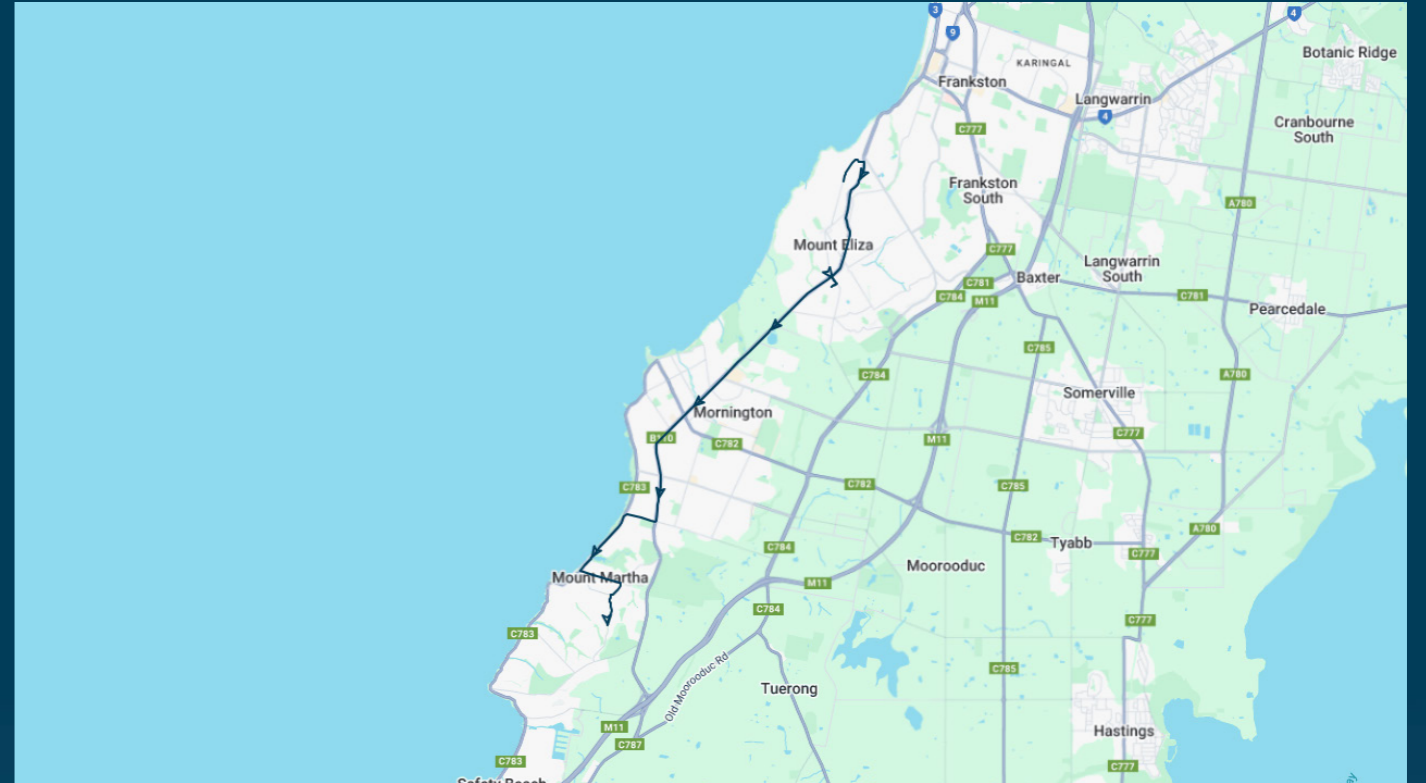

Times listed are estimated times only, it is advised to arrive at your stop earlier than the listed time to avoid missing your bus.

You can also download the Ventura Tracker app to view real time bus locations of all services

Peninsula Grammar

Route: 3997 | Afternoon