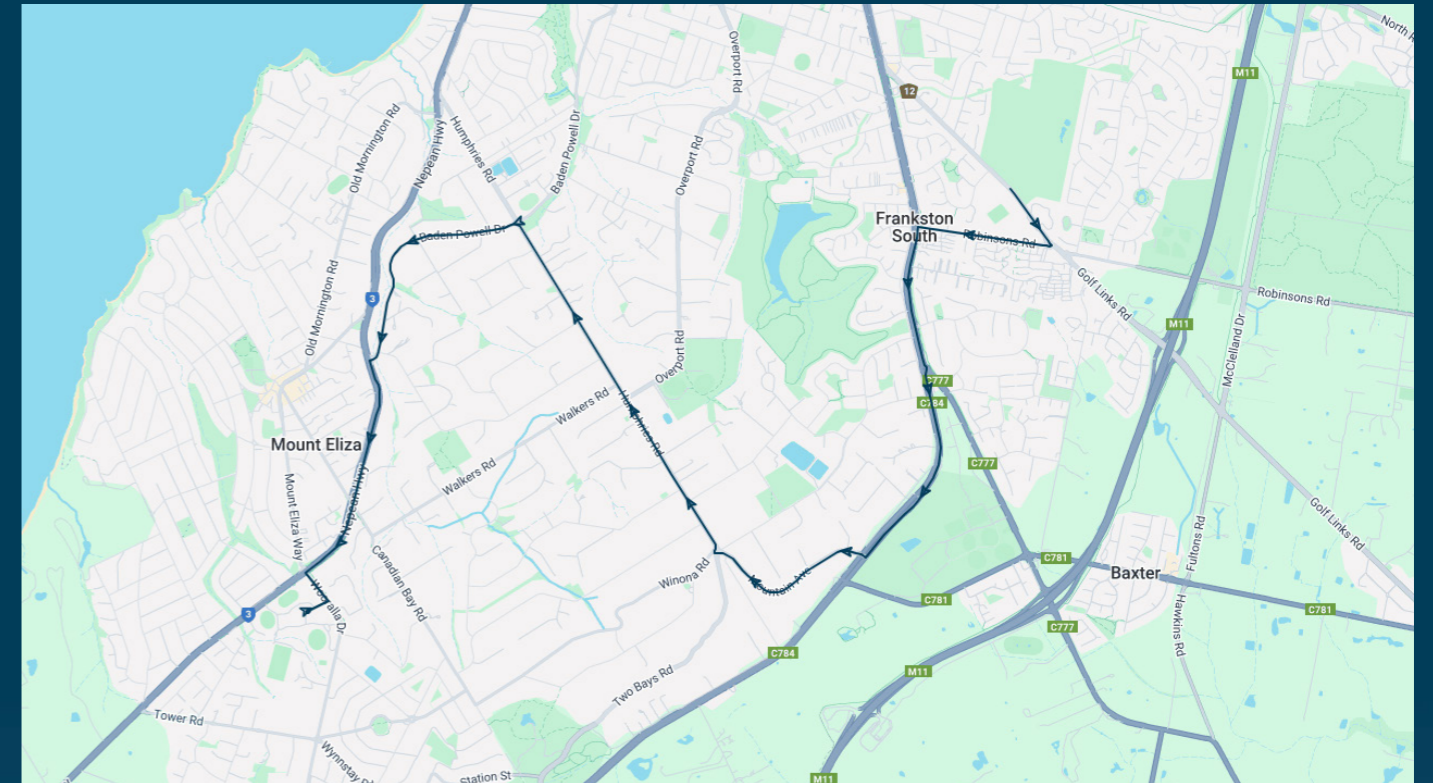

Peninsula Grammar

Route: 2455 | Morning

Stop ID	Stop Name	Time	Stop ID	Stop Name	Time
11140	Frankston Golf Club/Golf Links Rd	08:15			
14350	Mt Erin Secondary College/Golf Links Rd	08:15			
12600	Robinsons Rd/Moorooduc Hwy	08:17			
12601	Rosedale Gr/Moorooduc Hwy	08:18			
49366	Moorooduc Hwy/Mountain Ave	08:22			
46626	Humphries Ave/Rosedale Ave	08:24			
49364	Mather Rd/Humphries Rd	08:25			
49363	Cummins Ln/Humphries Rd	08:25			
mehun	Meadow Ln/Humphries Rd	mehun			
44568	Peninsula Grammar	08:36			

Times listed are estimated times only, it is advised to arrive at your stop earlier than the listed time to avoid missing your bus.

You can also download the Ventura Tracker app to view real time bus locations of all services

Peninsula Grammar

Route: 2455 | Morning