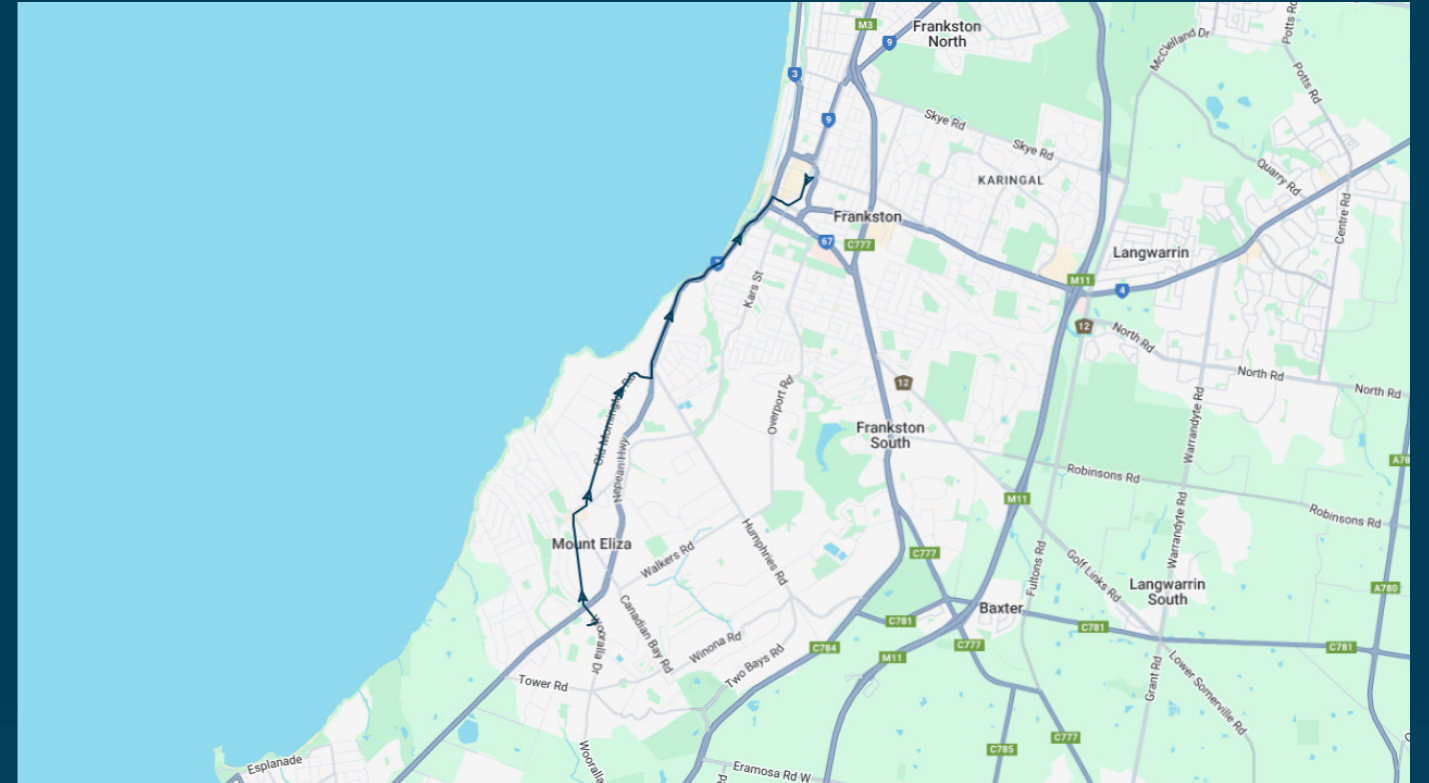

Peninsula Grammar

Route: 2499 | Afternoon

Stop ID	Stop Name	Time	Stop ID	Stop Name	Time
44568	Peninsula Grammar	15:50			
11343	Coonara Ave/Mount Eliza Way	15:51			
11342	Wimborne Ave/Mount Eliza Way	15:53			
11341	Mt Eliza SC/Mt Eliza Way	15:54			
11340	Barton Dr/Old Mornington Rd	15:56			
11339	45 Old Mornington Rd	15:57			
11338	Toorak College/Old Mornington Rd	15:58			
11337	Stephens Rd/Old Mornington Rd	15:58			
11336	Daveys Bay Rd/Old Mornington Rd	15:59			
13228	Ithaca Rd/Nepean Hwy	16:01			
11334	Bembridge Ave/Nepean Hwy	16:02			
11333	Grange Rd/Nepean Hwy	16:03			
11332	Beachside Car Park/Nepean Hwy	16:04			
11331	Grand View Gr/Nepean Hwy	16:05			
11330	Fernery Lane/Nepean Hwy	16:06			
11329	Frankston Pier/Nepean Hwy	16:07			
11328	Nepean Hwy/Playne St	16:08			
40401	Playne St/Young St	16:09			
21219	Frankston Station/Young St	16:10			

Times listed are estimated times only, it is advised to arrive at your stop earlier than the listed time to avoid missing your bus.

You can also download the Ventura Tracker app to view real time bus locations of all services

Peninsula Grammar

Route: 2499 | Afternoon