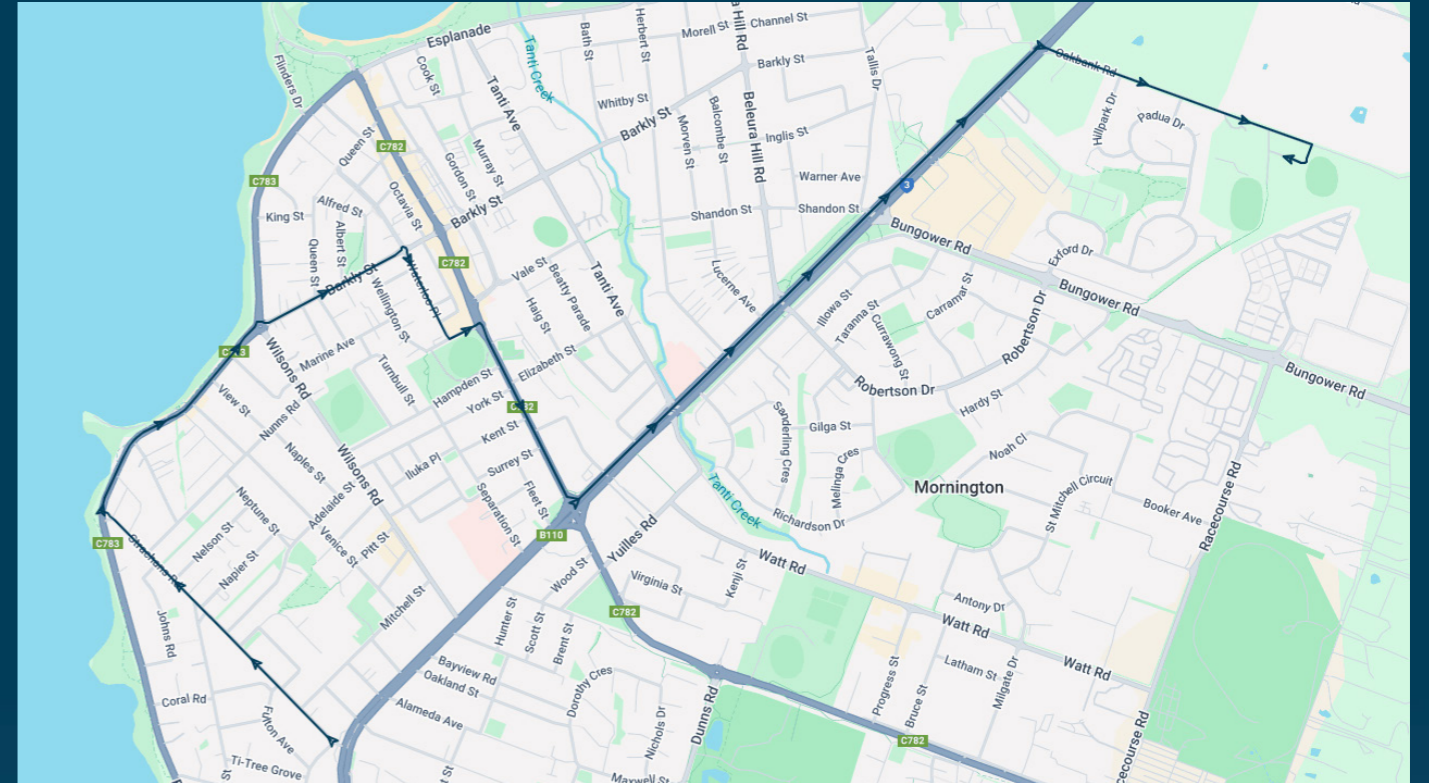

Padua College (Mornington Campus)

Route: 2457 | Morning

Stop ID	Stop Name	Time	Stop ID	Stop Name	Time
21970	Pender Ave/Strachans Rd	08:25			
flstw	Fleming St/Strachans Rd	08:27			
12327	Webb St/Esplanade	08:29			
21555	Albert St/Barkly St	08:31			
13214	York St/Main St	08:33			
12323	Spray St/Nepean Hwy	08:35			
44565	Padua College - Mornington Campus	08:45			

Padua College (Mornington Campus)

Route: 2457 | Morning

TURN DIRECTIONS

Drops off inside the school ### Via Strachans Rd, Right Esplanade, Right Barkly St, Right Waterloo Pl, Left Cromwell St, Right Main St, Left Nepean Hwy, Right Oakbank Rd, Right into Padua College

To view our list of live tracked services, visit www.venturabus.com.au
Timetable Printed : 30 September 2024

Times listed are estimated times only, it is advised to arrive at your stop earlier than the listed time to avoid missing your bus.

You can also download the Ventura Tracker app to view real time bus locations of all services