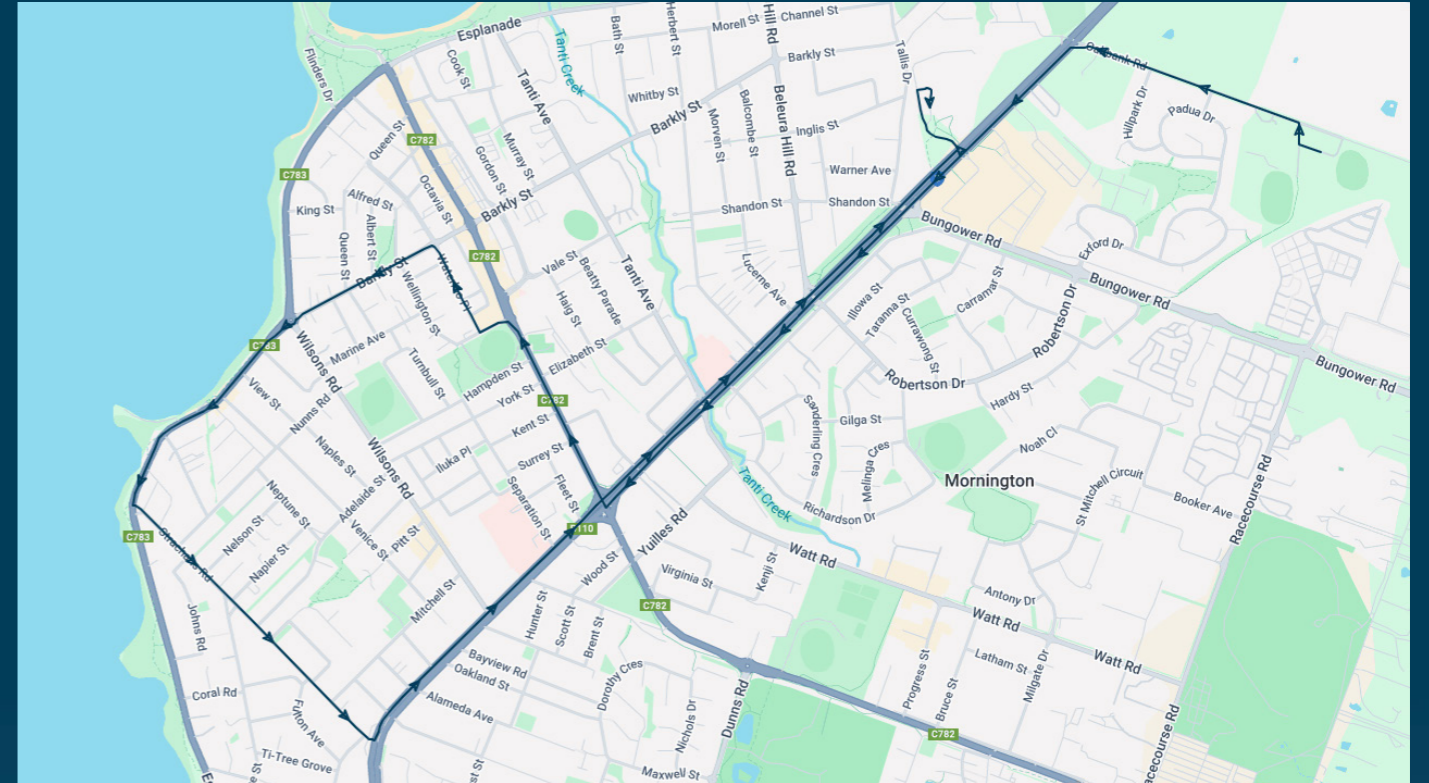

Padua College (Mornington Campus)

Route: 2458 | Afternoon

Stop ID	Stop Name	Time	Stop ID	Stop Name	Time
44565	Padua College - Mornington Campus	16:00			
13209	Surrey St/Main St	16:08			
13211	York St/Main St	16:10			
21554	Albert St/Barkly St	16:11			
11291	Webb St/Esplanade	16:11			
f1ste	Fleming St/Strachans Rd	16:12			
21560	Adelaide St/Strachans Rd	16:12			
12735	Pender Ave/Strachans Rd	16:13			
22472	Wilsons Rd/Nepean Hwy	16:13			
12323	Spray St/Nepean Hwy	16:14			
12322	Tanti Ave/Nepean Hwy	16:14			
44566	Mornington Secondary College	16:15			

Padua College (Mornington Campus)

Route: 2458 | Afternoon

TURN DIRECTIONS

Picks up inside the school ### Via Left Oakbank Rd, Left Nepean Hwy, Right Main St, Left Cromwell St, Right Waterloo Pl, Left Barkly St, Cont Esplanade, Left Strachans Rd, Left Nepean Hwy, Left into Mornington Secondary College

To view our list of live tracked services, visit www.venturabus.com.au
Timetable Printed : 30 September 2024

Times listed are estimated times only, it is advised to arrive at your stop earlier than the listed time to avoid missing your bus.

You can also download the Ventura Tracker app to view real time bus locations of all services