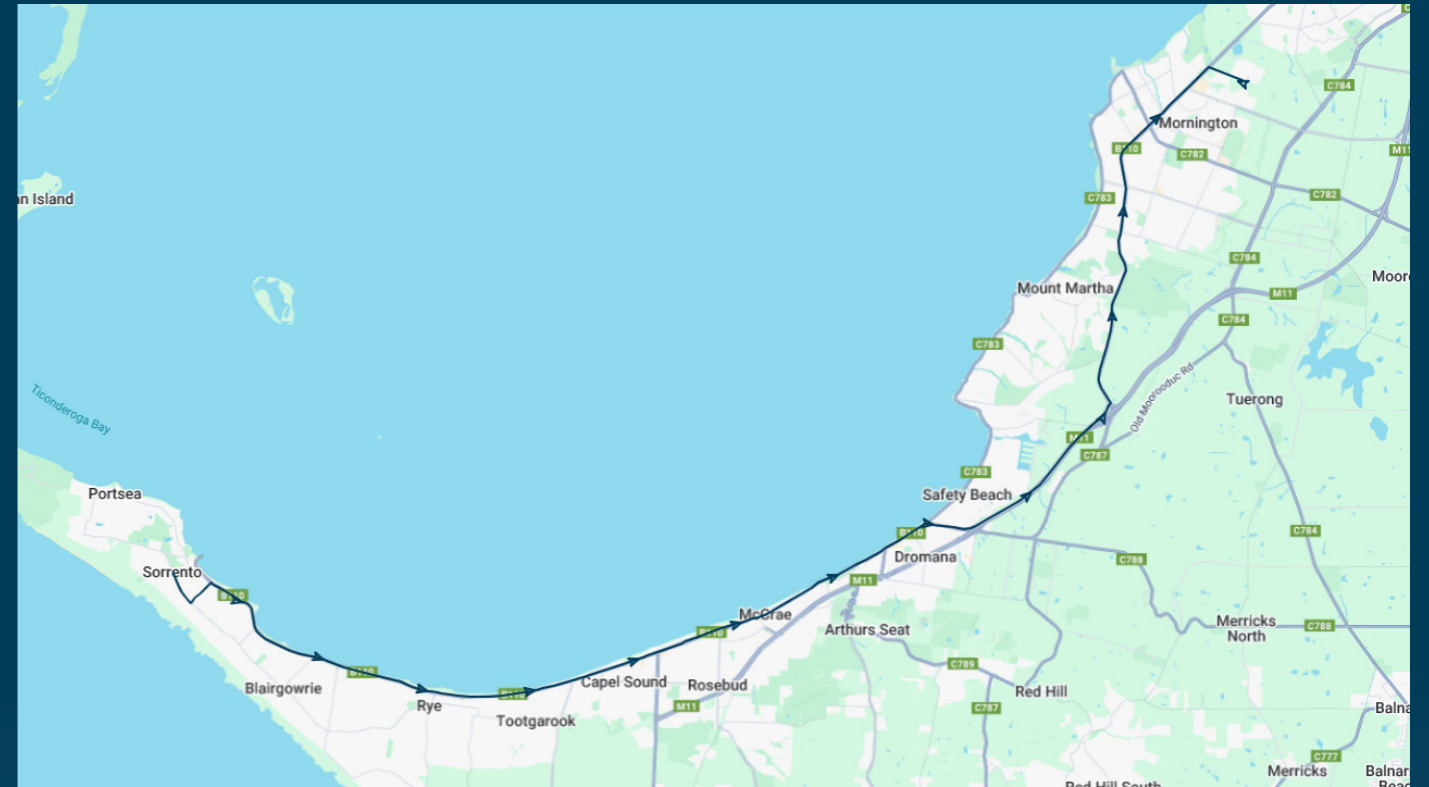

Padua College (Mornington Campus)

Route: 3977 | Morning

Stop ID	Stop Name	Time	Stop ID	Stop Name	Time
13121	Sorrento (Stop 18)/Ocean Beach Rd	07:37			
12656	Melbourne Rd/St Pauls Rd	07:40			
12666	Hughes Rd/Point Nepean Rd	07:43			
12668	Blairgowrie Yacht Squadron/Pt Nepean Rd	07:46			
12670	Blairgowrie Shops (Stop 36)/Pt Nepean Rd	07:48			
12673	Canterbury Jetty Rd/Point Nepean Rd	07:49			
12674	Murray St/Point Nepean Rd	07:50			
12675	Tyrone Ave/Point Nepean Rd	07:51			
12676	Flinders St/Point Nepean Rd	07:52			
12681	Dundas St/Point Nepean Rd	07:55			
12685	Hygeia St/Point Nepean Rd	07:57			
12687	Shirlow Ave/Point Nepean Rd	07:58			
12688	Laura St/Point Nepean Rd	08:00			
12690	Kevin St/Point Nepean Rd	08:01			
44565	Padua College - Mornington Campus	08:40			

Padua College (Mornington Campus)

Route: 3977 | Morning