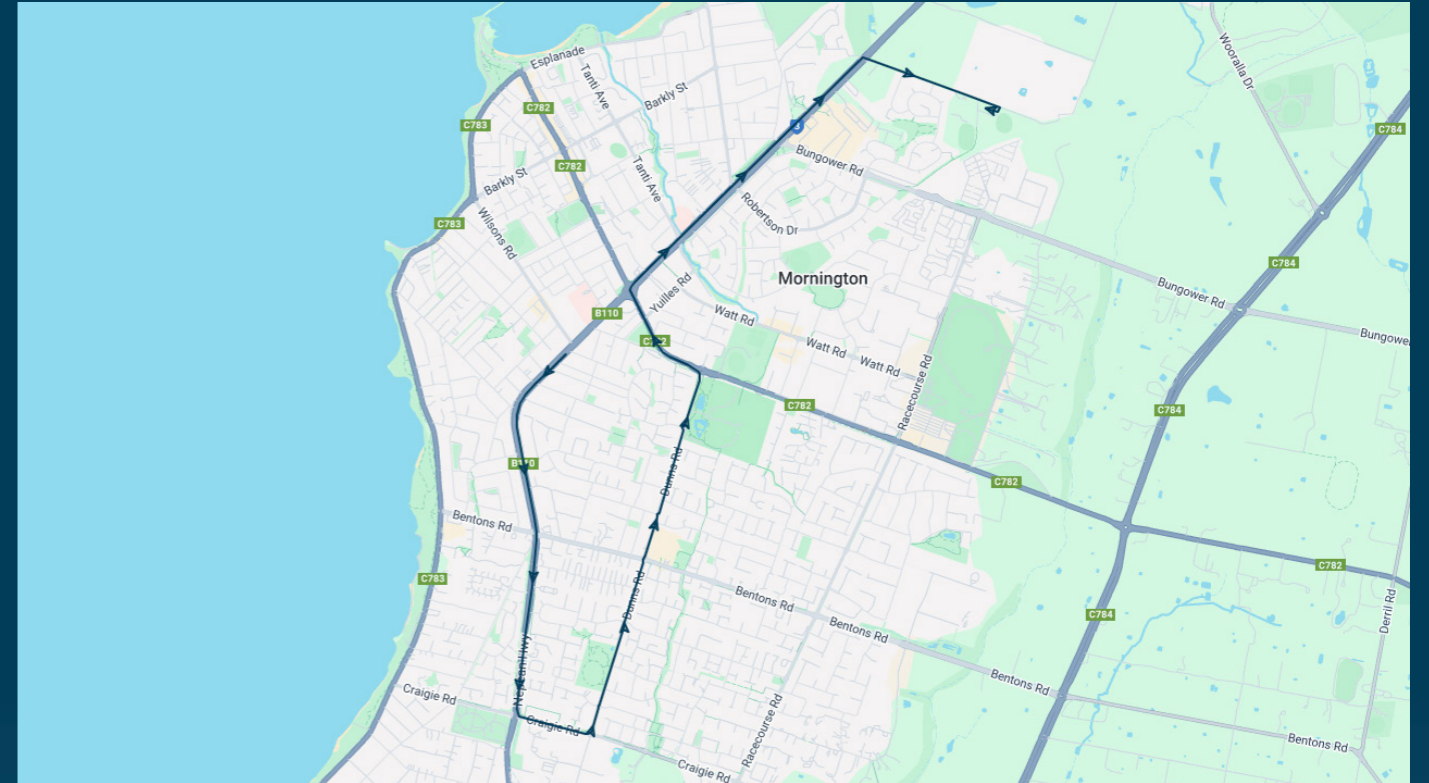

Padua College (Mornington Campus)

Route: 2453 | Morning

Stop ID	Stop Name	Time	Stop ID	Stop Name	Time
12603	Seaview Ave/Nepean Hwy	08:20			
12305	Ruth Rd/Nepean Hwy	08:20			
12739	Frances Dr/Dunns Rd	08:23			
12741	Flora Rd/Dunns Rd	08:24			
12742	Bentons Rd/Dunns Rd	08:26			
12744	Ikara St/Dunns Rd	08:28			
44565	Padua College - Mornington Campus	08:40			

Padua College (Mornington Campus)

Route: 2453 | Morning

TURN DIRECTIONS

Drops off inside the school ### Via Nepean Hwy, Left Craigie Rd, Left Dunns Rd, Left Mornington-Tyabb Rd, Right Nepean Hwy, Right Oakbank Rd, Right into Padua College

To view our list of live tracked services, visit www.venturabus.com.au
Timetable Printed : 30 September 2024

Times listed are estimated times only, it is advised to arrive at your stop earlier than the listed time to avoid missing your bus.

You can also download the Ventura Tracker app to view real time bus locations of all services