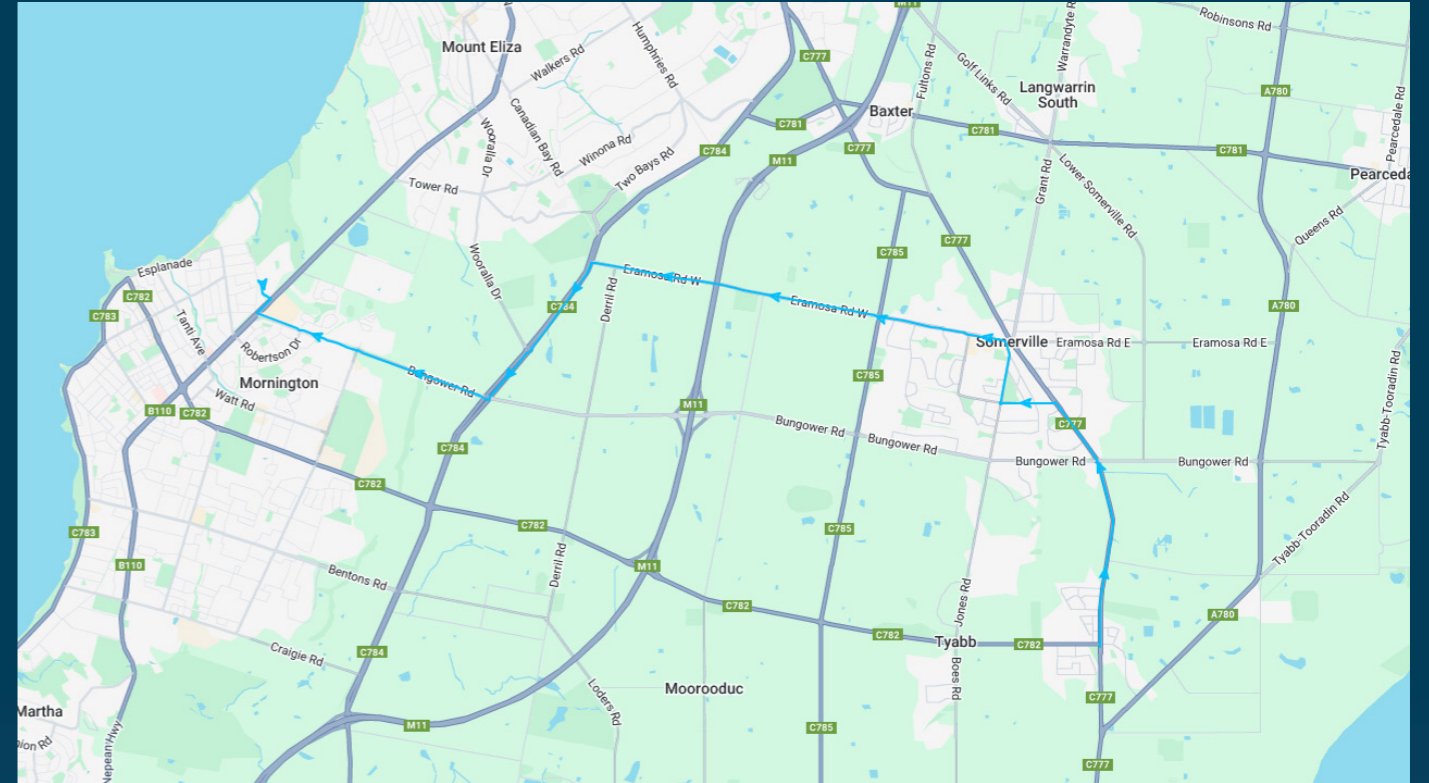

Mornington Secondary College

Route: 5308 (SBSC) | Morning

Stop ID	Stop Name	Time	Stop ID	Stop Name	Time
13599	Tyabb Shops/Frankston-Flinders Rd	07:58			
12132	Tiga Crt/Frankston-Flinders Rd	07:59			
12133	Chesterfield Rd/Frankston-Flinders Rd	08:02			
13143	Jones Rd/Park Ln	08:04			
	Somerville Station/Jones Rd	08:06			
	Somerville Plaza SC/Eramosa Rd West	08:08			
	Derril Rd/Eramosa Rd West	08:12			
44566	Mornington Secondary College	08:30			

Mornington Secondary College

Route: 5308 (SBSC) | Morning

TURN DIRECTIONS

Via Frankston/Flinders Rd, Left Park Ln, Right Jones Rd, Cont Station St, Left Eramosa Rd West, Left Moorooduc Hwy, Right Bungower Rd, Right Nepean Hwy, Left into Mornington Secondary College

To view our list of live tracked services, visit www.venturabus.com.au
Timetable Printed : 30 September 2024

Times listed are estimated times only, it is advised to arrive at your stop earlier than the listed time to avoid missing your bus.

You can also download the Ventura Tracker app to view real time bus locations of all services