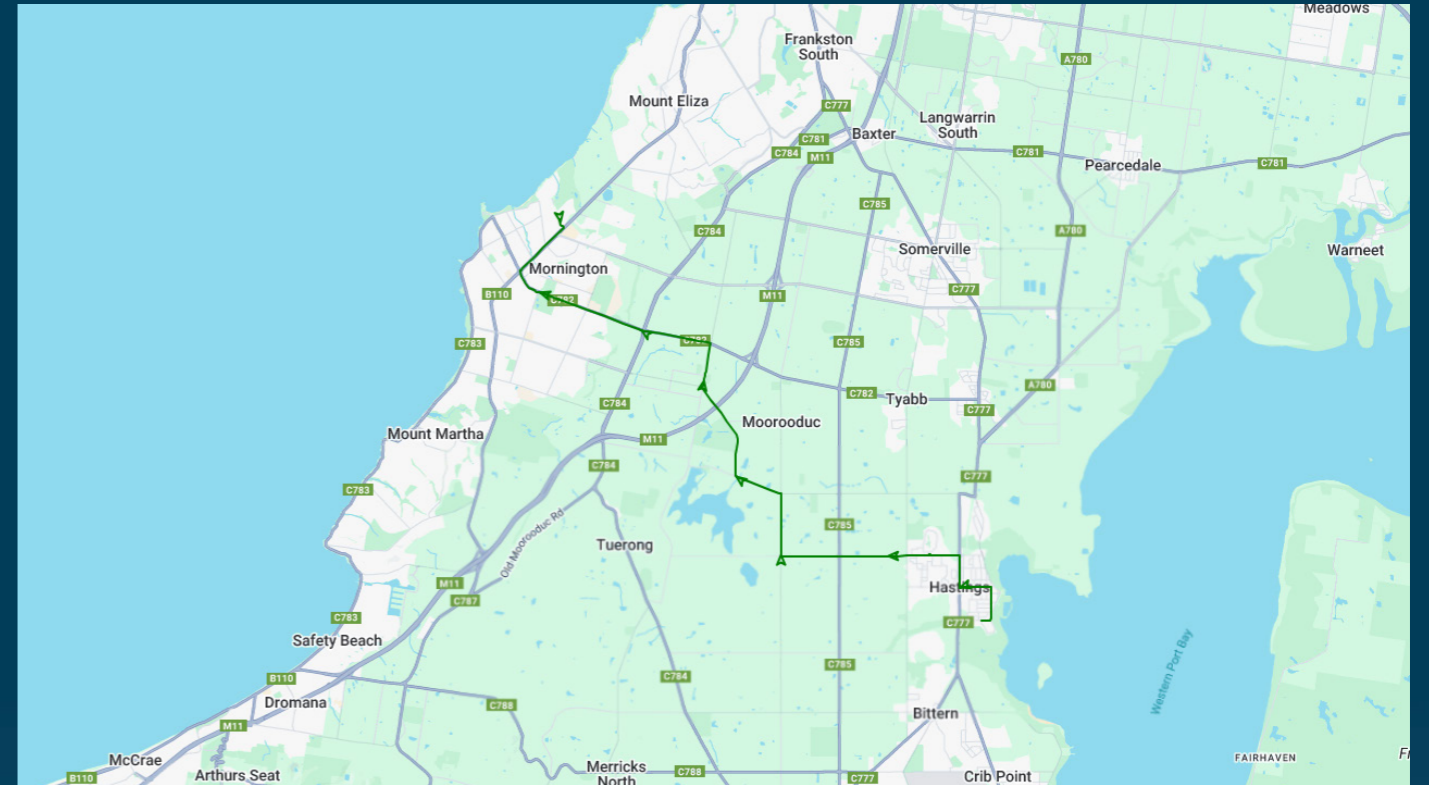

Mornington Secondary College

Route: 5307 (SBSC) | Morning

Stop ID	Stop Name	Time	Stop ID	Stop Name	Time
	Warranqite Cres/Reid Pde	07:50			
	Skinner St/Salmon St	07:51			
	High St/Frankston-Flinders Rd	07:54			
	West Park Loop	07:59			
	Stumpy Gully Rd/Hodgins Rd	08:04			
	Graydens Rd/Stumpy Gully Rd	08:06			
	Bentons Rd/Derril Rd	08:10			
	Derril Rd/Mornington-Tyabb Rd	08:13			
44566	Mornington Secondary College	08:29			

Times listed are estimated times only, it is advised to arrive at your stop earlier than the listed time to avoid missing your bus.

You can also download the Ventura Tracker app to view real time bus locations of all services

Mornington Secondary College

Route: 5307 (SBSC) | Morning