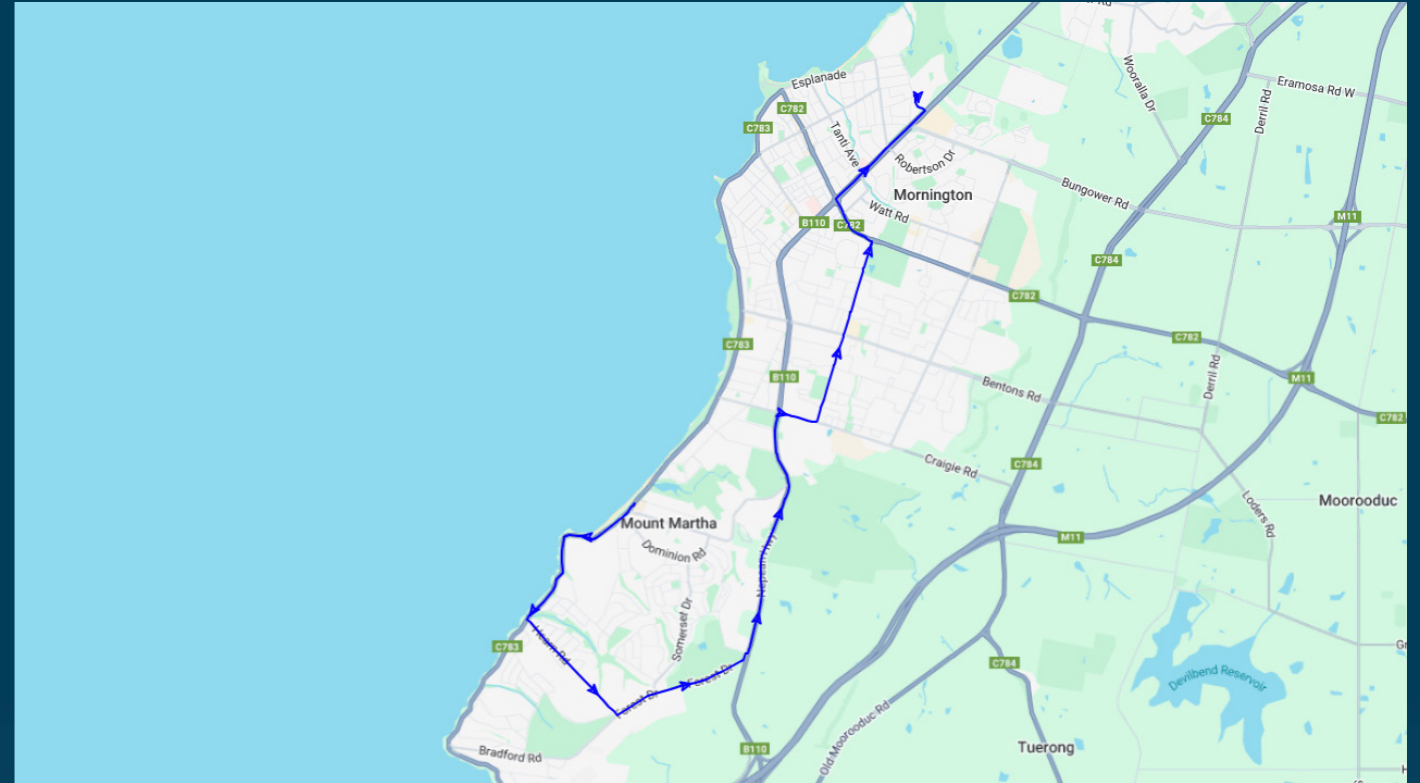

Mornington Secondary College

Route: 5118 | Afternoon

TURN DIRECTIONS

Via Right Canadian Bay Rd, Right Nepean Hwy, Left Bungower Rd, Right Robertson Rd, Left Nepean Hwy, Right Tanti Ave, Left Barkly St, Left Main St, Right Nepean Hwy, Left Craigie Rd, Left Racecourse Rd, Left Bentons Rd, Right Dunns Rd to

To view our list of live tracked services, visit www.venturabus.com.au

Timetable Printed : 30 June 2026

Mornington Secondary College

Route: 5301 (SBSC) | Morning

Stop ID	Stop Name	Time	Stop ID	Stop Name	Time
12282	Bay Rd/Esplanade	07:55			
28208	Hall St/Hearn Rd	07:57			
	Jackson St/Hearn Rd	08:00			
44573	Forest Dr/Hearn Rd	08:02			
13200	Balcombe Grammar School/Nepean Hwy	08:05			
13201	Helena St/Nepean Hwy	08:07			
	Martha Bay Village/Craigie Rd	08:09			
	Hyperno Way/Dunns Rd	08:10			
12743	Bentons Square SC/Dunns Rd	08:11			
44566	Mornington Secondary College	08:20			

Mornington Secondary College

Route: 5301 (SBSC) | Morning

TURN DIRECTIONS

Via Esplanade, Left Hearn Rd, Left Forest Dr, Right Hopetoun Ave, Left Nepean Hwy, Right Craigie Rd, Left Dunns Rd, Left Mornington-Tyabb Rd, Right Nepean Hwy, Left into Mornington Secondary College