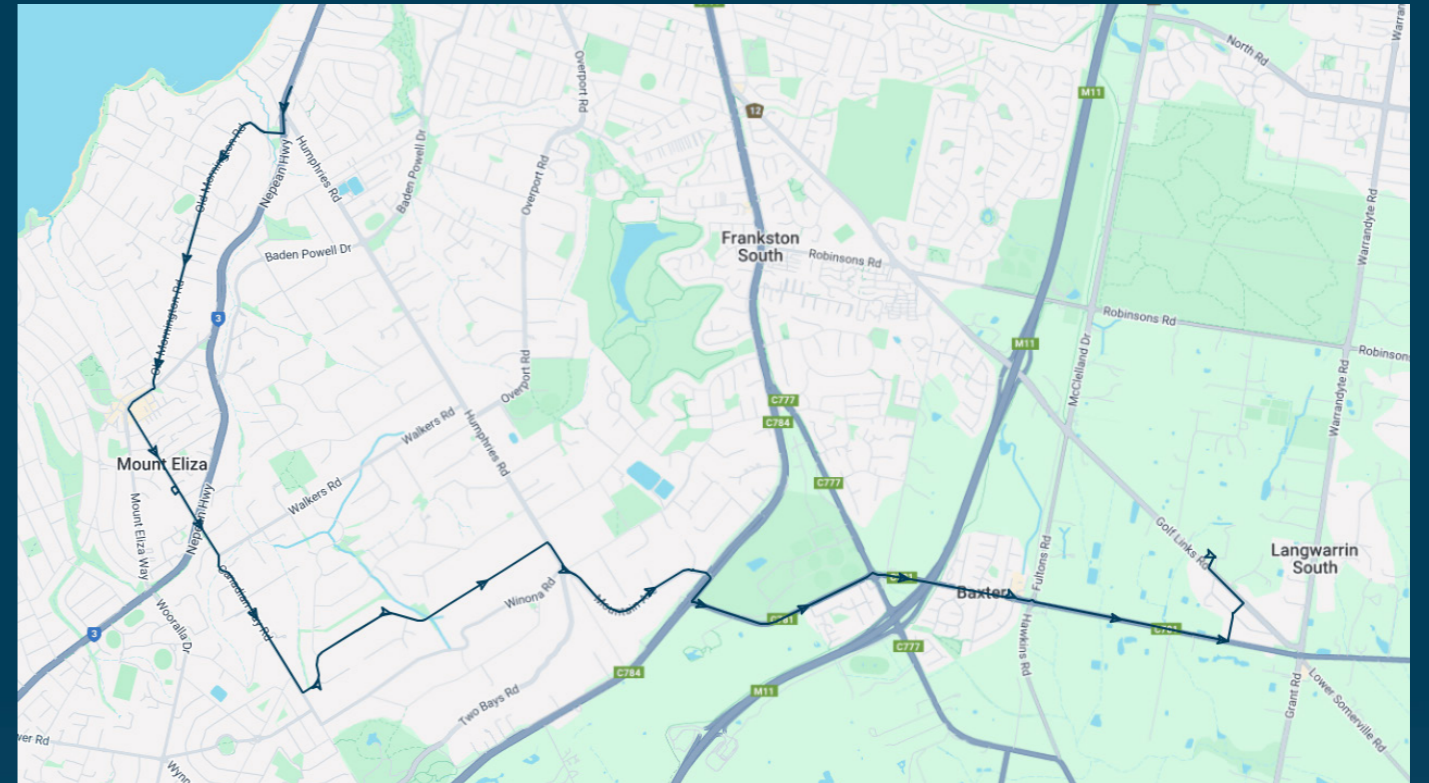

Mt Eliza Secondary College

Route: 3982 | Morning

Stop ID	Stop Name	Time	Stop ID	Stop Name	Time
12580	Ithaca Rd/Nepean Hwy	08:12			
11264	Daveys Bay Rd/Old Mornington Rd	08:14			
11265	Jacksons Rd/Old Mornington Rd	08:15			
11266	Toorak College/Old Mornington Rd	08:16			
11267	42 Old Mornington Rd	08:17			
11268	Barton Dr/Old Mornington Rd	08:17			
11269	Mt Eliza SC/Mt Eliza Way	08:19			
44569	Mt Eliza Secondary College	08:21			
12006	Stotts Lane/Baxter-Tooradin Rd	08:33			
11166	Stornoway Dr/Baxter-Tooradin Rd	08:34			
11164	Baxter Station/Baxter-Tooradin Rd	08:34			
44465	Woodleigh School	08:40			

Mt Eliza Secondary College

Route: 3982 | Morning

TURN DIRECTIONS

Via Nepean Hwy, Right Old Mornington Rd, Right Mt Eliza Way, Left Canadian Bay, Right into Mt Eliza Secondary College, Right Canadian Bay Rd, Left Bellbird Rd, Right Humphries Rd, Cont Mountain Ave, Right Moorooduc Hwy, Left Sages Rd, Cont Baxter-Tooradin Rd, Left St Kilda St, Left Golf Links Rd, Right into Woodleigh School

To view our list of live tracked services, visit www.venturabus.com.au

Timetable Printed : 30 September 2024

Times listed are estimated times only, it is advised to arrive at your stop earlier than the listed time to avoid missing your bus.

You can also download the Ventura Tracker app to view real time bus locations of all services