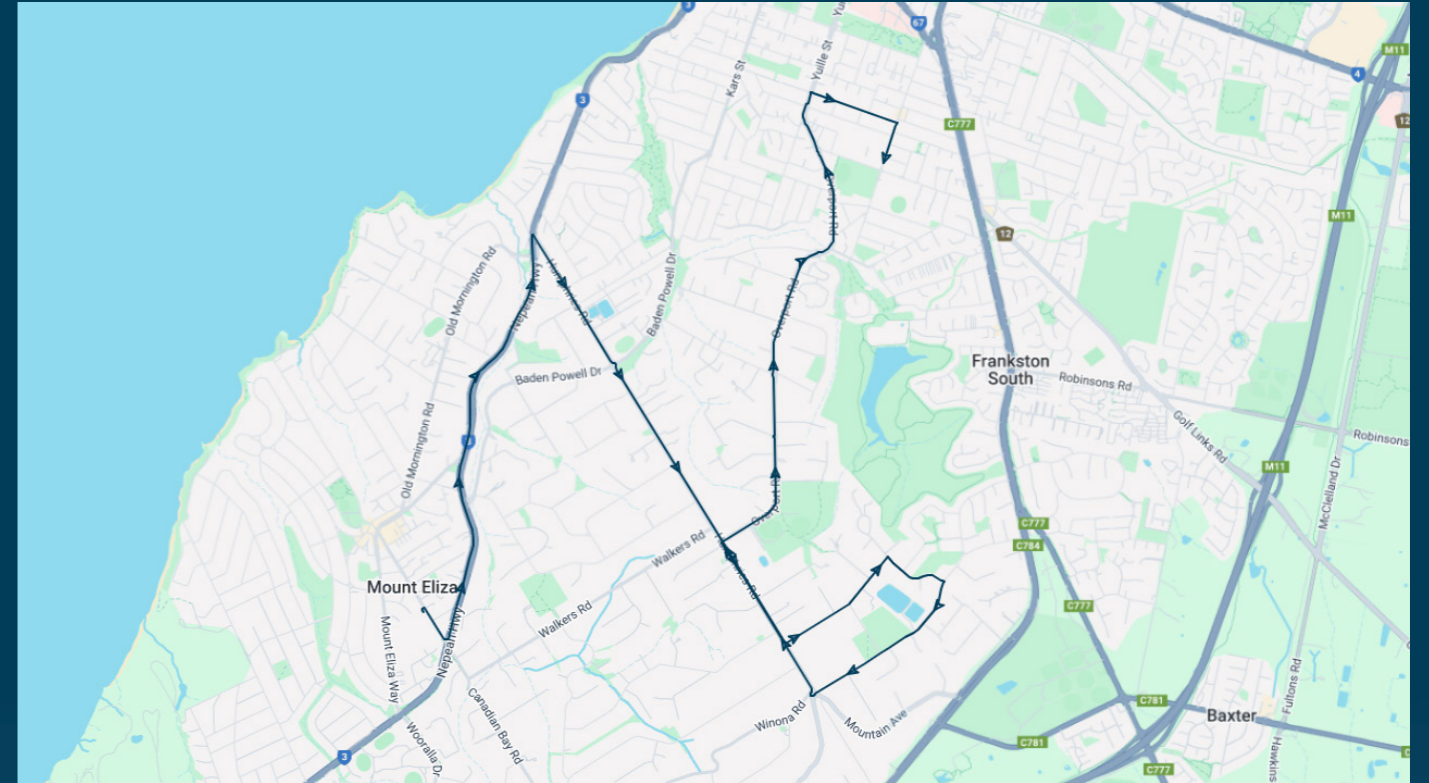

Mt Eliza Secondary College

Route: 2462 | Afternoon

Stop ID	Stop Name	Time	Stop ID	Stop Name	Time
44569	Mt Eliza Secondary College	15:15			
filhus	Fleetwood Cres/Humphries Rd	15:20			
wahu2	Walkers Rd/Humphries Rd	15:24			
13345	Blake Ct/Humphries Rd	15:25			
13347	Kirkstall Ct/Humphries Rd	15:26			
9sibe	9 Sibyl Ave	15:26			
elher	Eliza Heights Reserve/Alicudi Ave	15:28			
terow	Tetragona Way/Rosedale Gr	15:29			
46626	Humphries Ave/Rosedale Ave	15:30			
11128	Frankston High School/Foot St	15:40			

Mt Eliza Secondary College

Route: 2462 | Afternoon