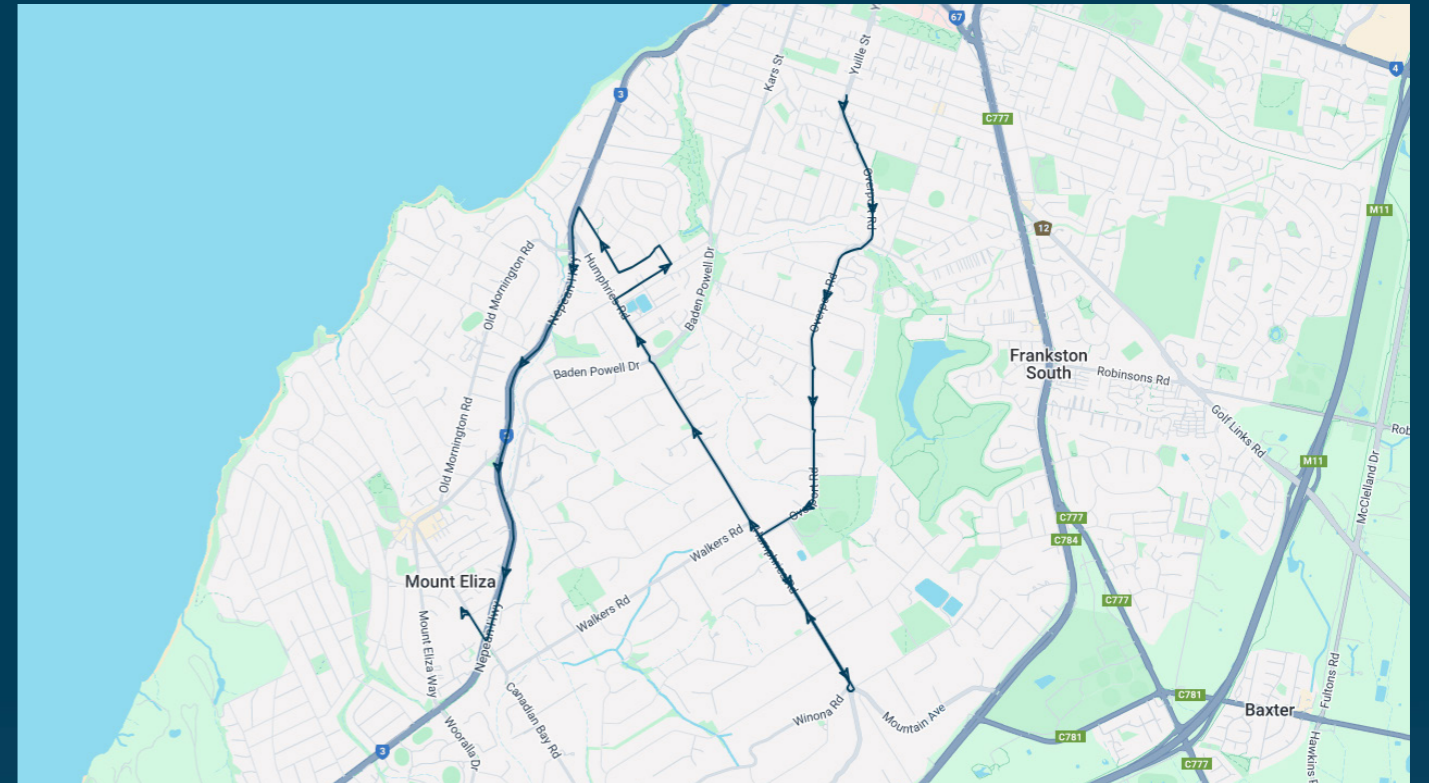

Mt Eliza Secondary College

Route: 2450 | Morning

Stop ID	Stop Name	Time	Stop ID	Stop Name	Time
13331	Yuille St Store	07:30			
13335	Baileyana St/Overport Rd	07:31			
13336	Poinciana St/Overport Rd	07:32			
13337	RSL Park (War Veterans Home)/Overport Rd	07:33			
13338	Bangalay Ave/Overport Rd	07:34			
13340	Derinya Dr/Overport Rd	07:35			
13341	Karina St/Overport Rd	07:36			
13342	Ambleside Cl/Overport Rd	07:36			
13343	Overton Park/157 Overport Rd	07:37			
13344	Humphries Rd/Overport Rd	07:38			
13345	Blake Ct/Humphries Rd	07:38			
13347	Kirkstall Cl/Humphries Rd	07:39			
13348	Sibyl Ave/Humphries Rd	07:39			
5053	Villiers St/Humphries Rd	07:45			
5054	Canning St/Humphries Rd	07:45			
7020	Mann Rd/Humphries Rd	07:46			
7021	Hotham St/Brighton St	07:46			
13796	Norman Ave/Brighton St	07:47			
44569	Mt Eliza Secondary College	07:55			

Mt Eliza Secondary College

Route: 2450 | Morning

TURN DIRECTIONS

Via Yullie St, Left Overport Rd, Left Humphries Rd, u-turn at roundabout, Right Brighton St, Left Norman Ave, Left Fleetwood Cres, Right Ithaca Rd, Left Nepean Hwy, Right Canadian Bay Rd, Left into Mt Eliza Secondary College

To view our list of live tracked services, visit www.venturabus.com.au
Timetable Printed : 30 September 2024

Times listed are estimated times only, it is advised to arrive at your stop earlier than the listed time to avoid missing your bus.

You can also download the Ventura Tracker app to view real time bus locations of all services