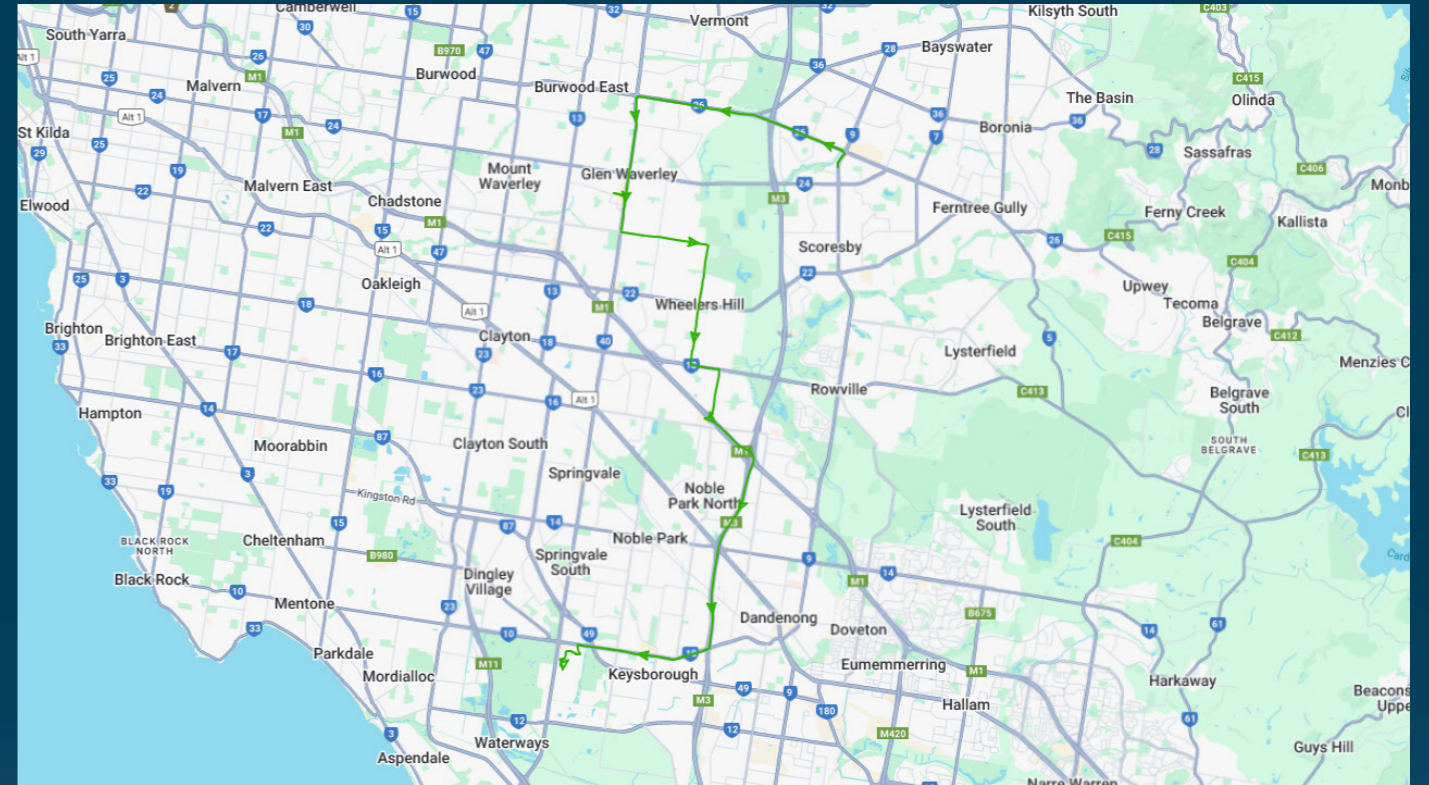

You can also download the Ventura Tracker app to view real time bus locations of all services

Haileybury College (Keysborough & Newlands Campuses)

Route: 2224 | Morning

Stop ID	Stop Name	Time	Stop ID	Stop Name	Time
15162	Swinburne TAFE/Stud Rd	07:15			
8702	Renou Rd/Burwood Hwy	07:16			
8700	Cathies Lane/Burwood Hwy	07:17			
8698	Morack Rd/Burwood Hwy	07:18			
habuw	Hanover Rd/Burwood Hwy	07:18			
13672	Weeden Dr/Springvale Rd	07:20			
12512	Highbury Rd/Springvale Rd	07:21			
13674	Foxley St/Springvale Rd	07:21			
13675	Campbell St/Springvale Rd	07:24			
22324	Landridge St/Springvale Rd	07:25			
21015	Glen Waverley Station - Bay 5	07:30			
15066	Larkspur Cct/Waverley Rd	07:35			
15451	Viewpoint Ave/Waverley Rd	07:36			
dospe	Dominion Ave/Springvale Rd	07:37			
16787	879 Waverley Rd	07:38			
16789	Strickland Dr/Jells Rd	07:39			
16790	Heysham Dr/Jells Rd	07:40			
16791	Homestead Dr/Jells Rd	07:41			
16792	Petronella Ave/Jells Rd	07:42			
16793	Ajax Dr/Jells Rd	07:43			
1476	Bruford Ave/Jells Rd	07:45			
22714	Wellington Rd/Jacksons Rd	07:52			
44538	Haileybury College - Keysborough Campus	08:15			
46632	Haileybury College - Newlands Campus	08:18			

Haileybury College (Keysborough & Newlands Campuses)

Route: 2224 | Morning

TURN DIRECTIONS

Via Stud Rd, Left Burwood Hwy, Left Springvale Rd, Right Railway Pde Nth, Left Glen Waverley Station Bus Interchange, Right Railway Pde Nth, Right Springvale Rd, Left Waverley Rd, Cont Right Jells Rd, Left Wellington Rd, Right Jacksons Rd, Right Monash Fwy, Left Eastlink, Right Cheltenham Rd, Left Lake View Blvd, Right Edgewater Dr into Haileybury College