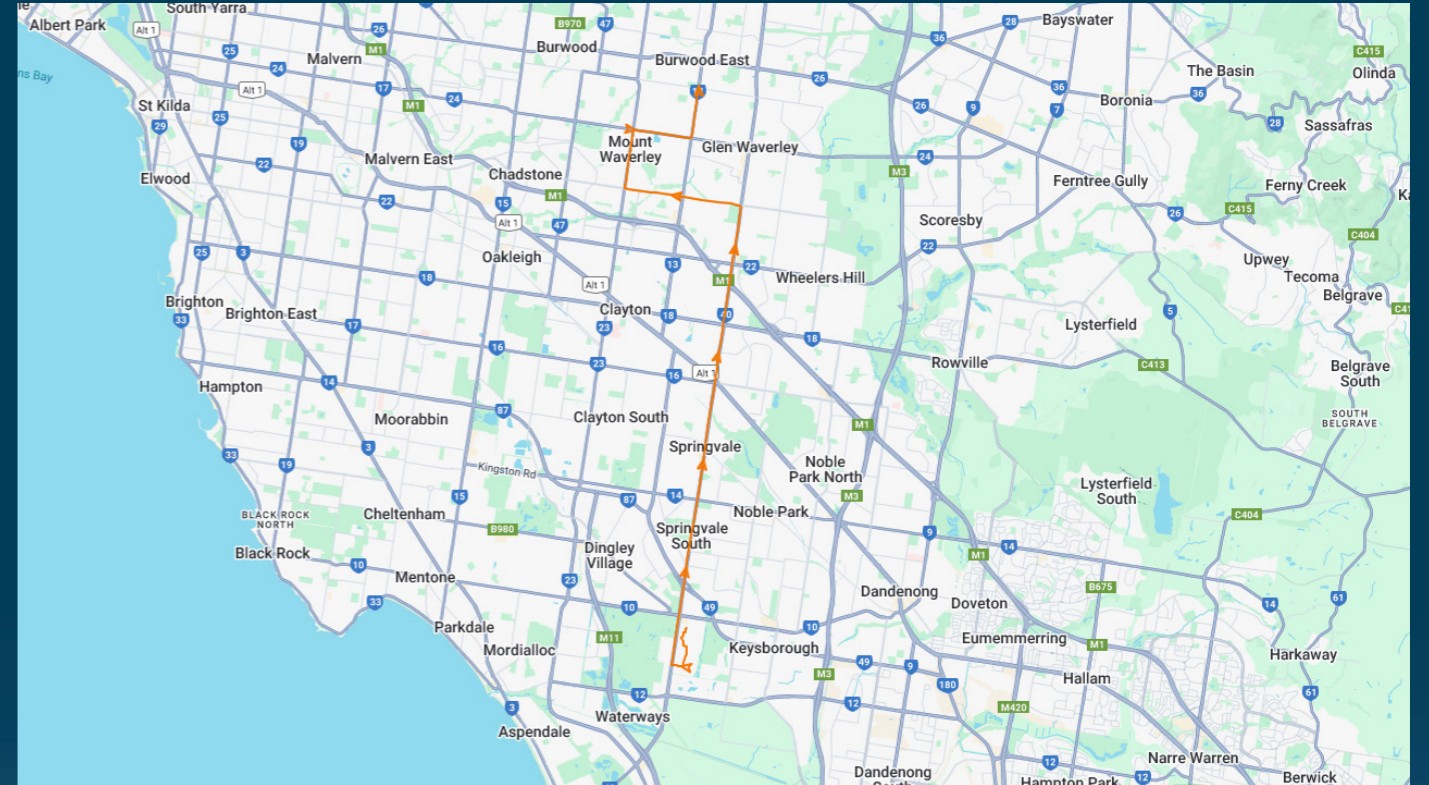

Haileybury College (Keysborough & Newlands Campuses)

Route: 2225 | Afternoon

Stop ID	Stop Name	Time	Stop ID	Stop Name	Time
44538	Haileybury College - Keysborough Campus	15:55			
46632	Haileybury College - Newlands Campus	15:56			
419	Clapham Ave/Springvale Rd	16:08			
1634	Springvale Station/Springvale Rd	16:12			
1630	Hope St/Springvale Rd	16:15			
12501	Dunlop Rd/Springvale Rd	16:21			
22339	Brandon Park SC/Springvale Rd	16:23			
3047	Koonalda Ave/Springvale Rd	16:25			
3048	Vermont St/Springvale Rd	16:26			
11911	Stableford Ave/Waverley Rd	16:30			
11914	Pinewood Dr/Waverley Rd	16:32			
11915	Bruce St/Waverley Rd	16:32			
8379	Kemp Ave/Stephensons Rd	16:34			
8384	White St/Stephensons Rd	16:37			
11834	Fleet St/High Street Rd	16:39			
11837	Elm Gr/High Street Rd	16:41			
15917	Bizley St/Blackburn Rd	16:43			
15915	Tally Ho Shops/Blackburn Rd	16:44			
15914	Highbury Park/Blackburn Rd	16:45			

Haileybury College (Keysborough & Newlands Campuses)

Route: 2225 | Afternoon

TURN DIRECTIONS

Via Scotch Ave, Cont Stanford Ave, Right Keylana Dr, Right Springvale Rd, Left Waverley Rd, Right Stephensons Rd, Right High St Rd, Left Blackburn Rd to Highbury Park

To view our list of live tracked services, visit www.venturabus.com.au
Timetable Printed : 19 May 2025

Times listed are estimated times only, it is advised to arrive at your stop earlier than the listed time to avoid missing your bus.

You can also download the Ventura Tracker app to view real time bus locations of all services