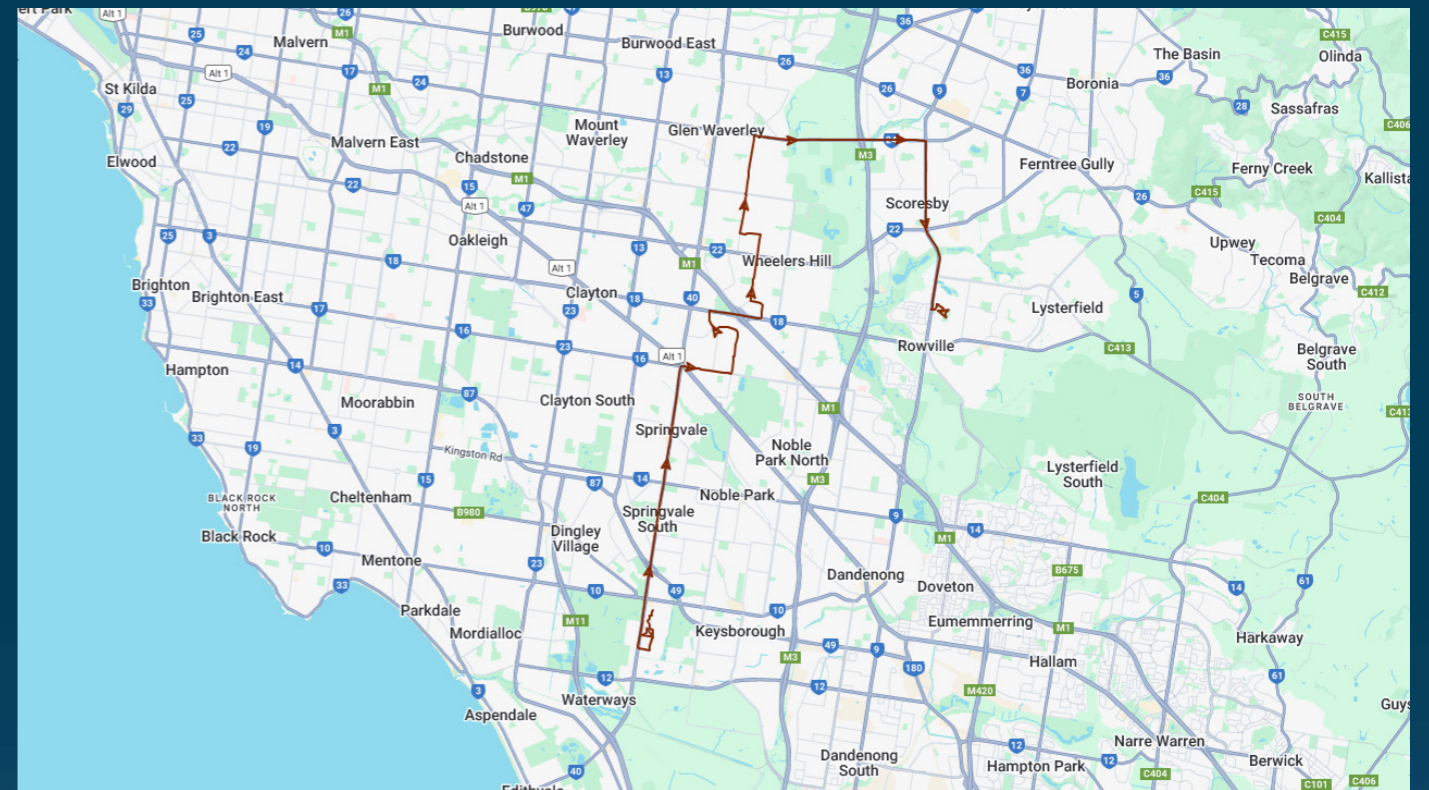

Haileybury College (Keysborough & Newlands Campuses)

Route: 2223 | Afternoon

Stop ID	Stop Name	Time	Stop ID	Stop Name	Time
44538	Haileybury College - Keysborough Campus	15:55			
46632	Haileybury College - Newlands Campus	15:55			
1634	Springvale Station/Springvale Rd	16:11			
1624	Police Rd/Albany Dr	16:17			
1834	Hansworth St/Albany Dr	16:18			
1835	Albany Rise Primary School/Albany Dr	16:19			
1481	Wellington Rd/Brandon Park Dr	16:26			
	Phoenix Dr/Lum Rd	16:29			
	Sunnybrook Dr/Lum Rd	16:31			
	MacKintosh Rd/View Mount Rd	16:33			
21332	Lansell Rd/Gallaghers Rd	16:35			
86	Rhodes Dr/Gallaghers Rd	16:36			
12	Daryl Ave/Gallaghers Rd	16:37			
15454	Capital Ave/High Street Rd	16:39			
14716	Fonteyn Dr/High Street Rd	16:46			
14187	Armin St/Stud Rd	16:51			
14178	Lakeside Bvd/Stud Rd	16:57			
21314	Stud Park SC	17:00			

Haileybury College (Keysborough & Newlands Campuses)

Route: 2223 | Afternoon

TURN DIRECTIONS

Via Scotch Ave, Cont Stanford Ave, Right Keylana Dr, Right Springvale Rd, Right Police Rd, Left Albany Dr, Cont Valewood Dr, Right Wanda St, Right Wellington Rd, Left Brandon Park Dr, Right Lum Rd, Left Whites La, Right View Mount Rd, Cont Gallaghers Rd, Right High St Rd, Right Stud Rd, Left into Stud Park SC

To view our list of live tracked services, visit www.venturabus.com.au
Timetable Printed : 17 June 2025

Times listed are estimated times only, it is advised to arrive at your stop earlier than the listed time to avoid missing your bus.

You can also download the Ventura Tracker app to view real time bus locations of all services