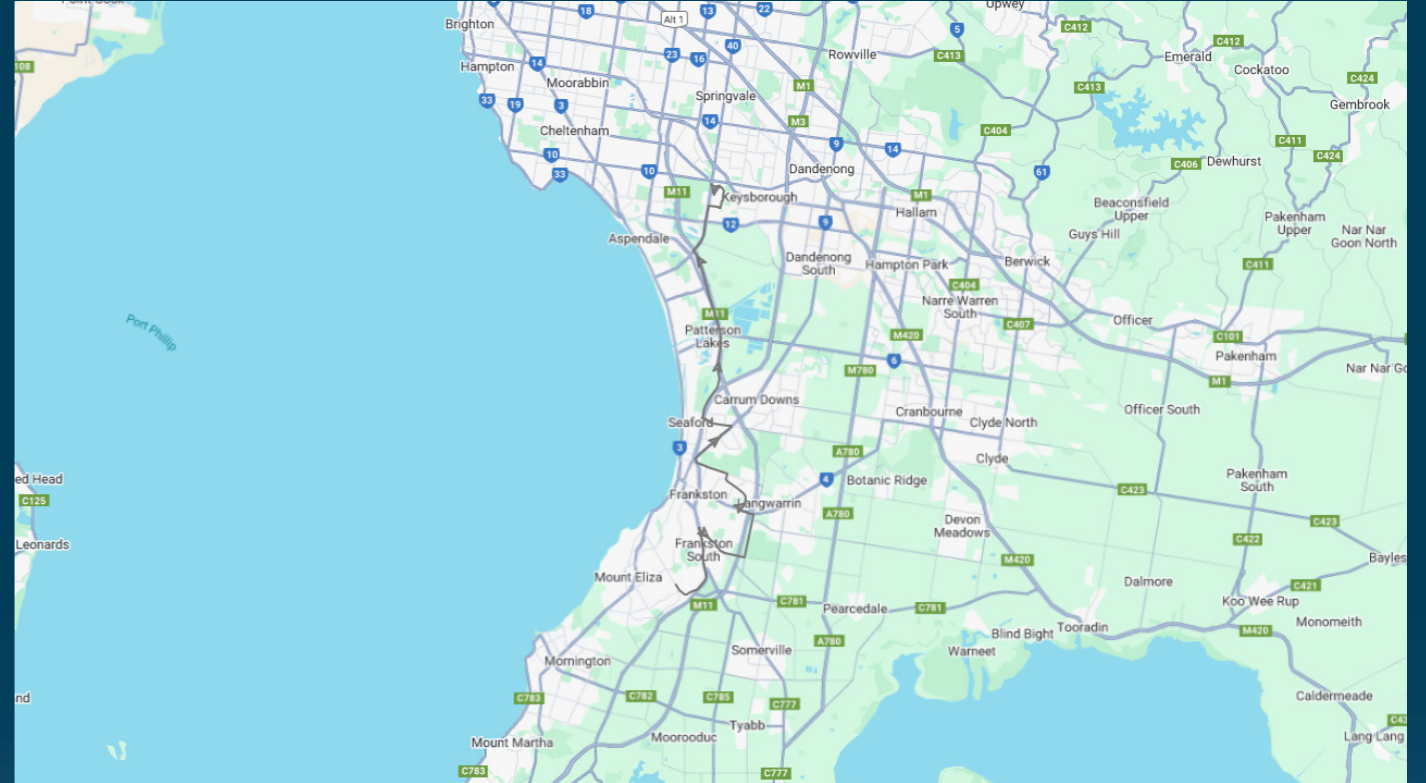

You can also download the Ventura Tracker app to view real time bus locations of all services

Haileybury College (Keysborough & Newlands Campuses)

Route: 2221 | Morning

Stop ID	Stop Name	Time	Stop ID	Stop Name	Time
13348	Sibyl Ave/Humphries Rd	07:21			
bamoe	Balamara Crt/Mountain Ave	07:23			
13355	Rosedale Gr/Moorooduc Hwy	07:25			
11129	Frankston-Flinders Rd/Golf Links Rd	07:27			
14350	Mt Erin College/Golf Links Rd	07:30			
14349	Heatherhill Rd/Robinsons Rd	07:31			
mcroe	McClelland Dr/Robinsons Rd	07:32			
crmcn	Cranbourne-Frankston Rd/McClelland Dr	07:35			
11101	Naranga Cres/Karingal Dr	07:39			
11105	Carramar Dr/Karingal Dr	07:40			
11118	Skye Rd/Karingal Dr	07:41			
2995	Grant Ave/Frankston-Dandenong Rd	07:42			
14975	Corsican St/Frankston-Dandenong Rd	07:43			
51818	Bellevue Cres/Seaford Rd	07:44			
51820	Barry St/Seaford Rd	07:54			
44538	Haileybury College - Keysborough Campus	08:20			
46632	Haileybury College - Newlands Campus	08:23			

Times listed are estimated times only, it is advised to arrive at your stop earlier than the listed time to avoid missing your bus.

You can also download the Ventura Tracker app to view real time bus locations of all services

Haileybury College (Keysborough & Newlands Campuses)

Route: 2221 | Morning

TURN DIRECTIONS

Via Humphries Rd, Left Mountain Ave, Left Moorooduc Hwy, Cont Frankston-Flinders Rd, Right Golf Links Rd, Left Robinsons Rd, Left McClelland Dr, Left Cranbourne Rd, Right Karingal Dr, Left Skye Rd, Right Frankston-Dandenong Rd, Left Seaford Rd, Right Frankston Fwy, Left Mornington Peninsula Fwy, Right Keylana Dr, Left Lake View Blvd, Left Edgewater Dr into Haileybury College