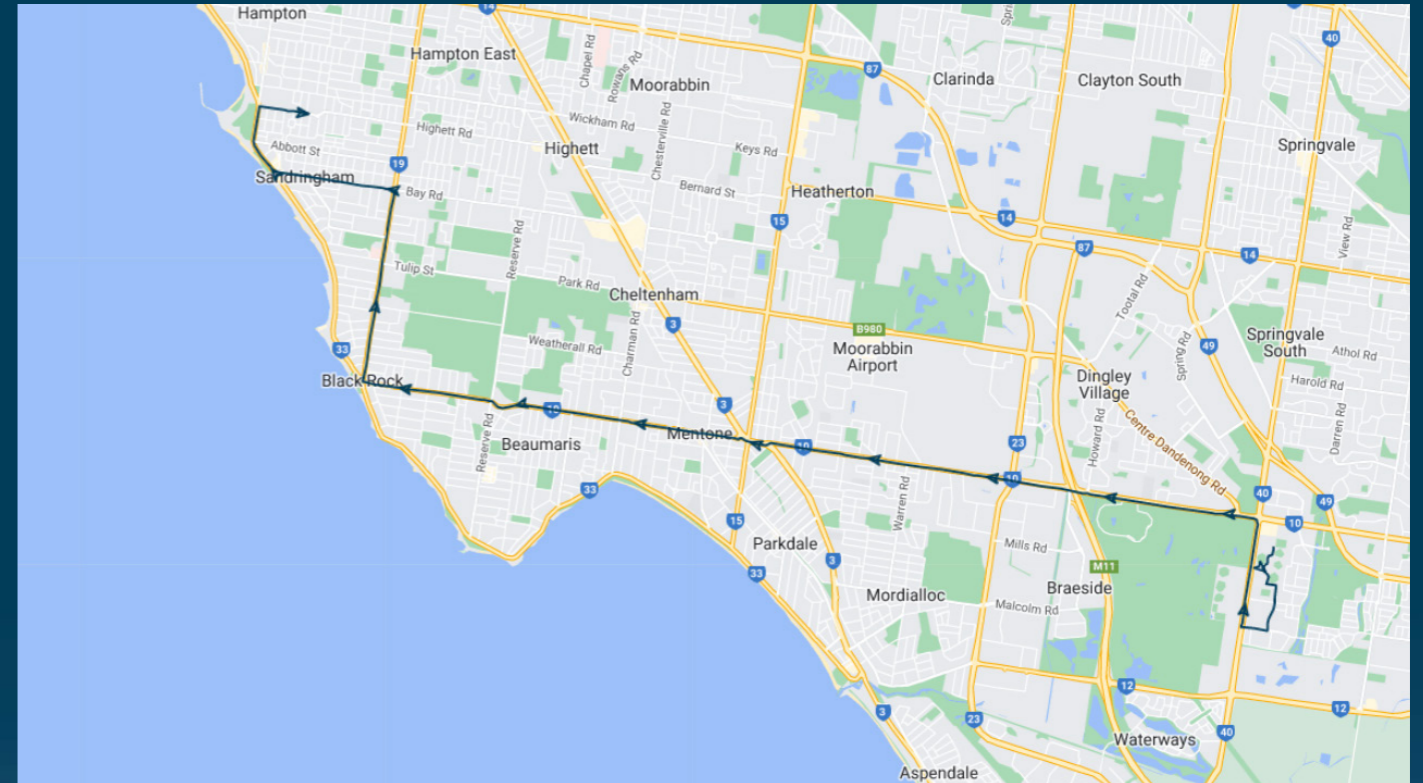

To view our list of live tracked services, visit www.venturabus.com.au
 Timetable Printed : 30 September 2024

Times listed are estimated times only, it is advised to arrive at your stop earlier than the listed time to avoid missing your bus.

You can also download the Ventura Tracker app to view real time bus locations of all services

Haileybury College (Keysborough & Newlands Campuses)

Route: 2201 | Afternoon

Stop ID	Stop Name	Time	Stop ID	Stop Name	Time
44538	Haileybury College - Keysborough Campus	15:55			
46632	Haileybury College - Newlands Campus	15:56			
11317	Haydens Rd/Balcombe Rd	16:30			
11315	Hunter Ave/Balcombe Rd	16:31			
7229	Arkaringa Cres/Bluff Rd	16:35			
7228	Cheltenham Rd/Bluff Rd	16:35			
7225	Fairway Nursing Home/Bluff Rd	16:37			
11311	Bay Rd/Bluff Rd	16:39			
44600	Kyarra St/Bridge St	16:46			
3598	Field St/Highett Rd	16:50			

Haileybury College (Keysborough & Newlands Campuses)

Route: 2201 | Afternoon

TURN DIRECTIONS

Via Scotch Ave, Cont Stanford Ave, Right Keylana Dr, Right Springvale Rd, Left Cheltenham Rd, Right Nepean Hwy, Left Balcombe Rd, Right Bluff Rd, Left Bay Rd, Right Beach Rd, Right Bridge St to Kyarra St

To view our list of live tracked services, visit www.venturabus.com.au
 Timetable Printed : 7 July 2026

Times listed are estimated times only, it is advised to arrive at your stop earlier than the listed time to avoid missing your bus.