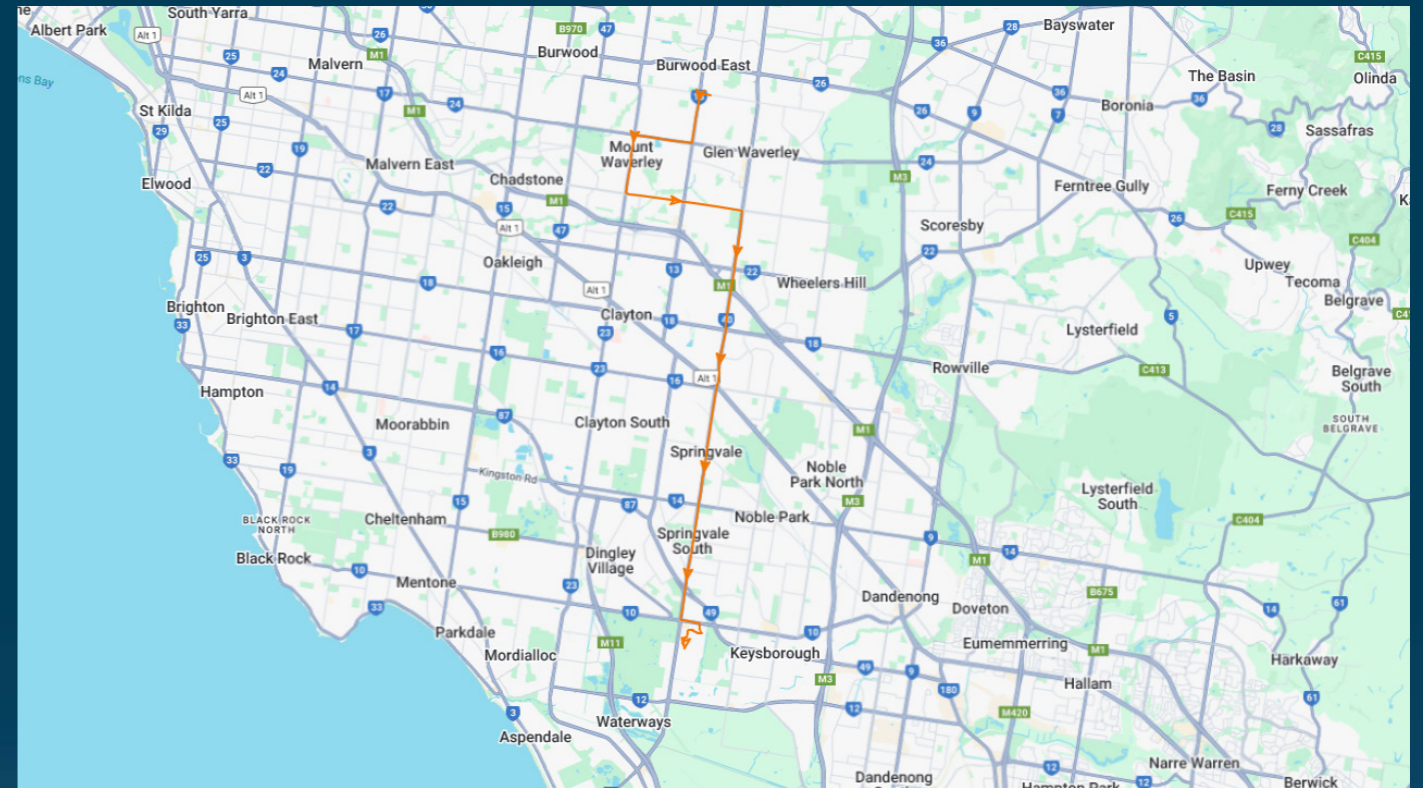

Haileybury College (Keysborough & Newlands Campuses)

Route: 2224 | Afternoon

TURN DIRECTIONS

Via Scotch Ave, Cont Stanford Ave, Left Keylana Dr, Left Chapel Rd, Right Dandenong Bypass, Left Eastlink, Left Monash Fwy, Left Police Rd, Right Jacksons Rd, Right Wellington Rd, Left Garnett Rd, Left Whalley Dr, Cont Left Whalley Dr, Left Grandview Rd, Right Jells Rd, Left Waverley Rd, Right Springvale Rd, Left Railway Pde Nth, Left Glen Waverley Station Bus Interchange, Right Railway Pde Nth, Left Springvale Rd, Right Burwood Hwy to Old Stud Rd

To view our list of live tracked services, visit www.venturabus.com.au
 Timetable Printed : 30 September 2024

Haileybury College (Keysborough & Newlands Campuses)

Route: 2225 | Morning

Stop ID	Stop Name	Time	Stop ID	Stop Name	Time
15810	Sevenoaks Rd/Highbury Rd	07:30			
15874	Cypress Ave/Blackburn Rd	07:31			
15876	Cherry St/Blackburn Rd	07:33			
12369	Inverell Ave/High Street Rd	07:34			
12372	Fleet St/High Street Rd	07:34			
9519	White St/Stephensons Rd	07:35			
6411	Charlton St/Stephensons Rd	07:37			
12706	Regent St/Waverley Rd	07:40			
11810	Scammell Cl/Waverley Rd	07:41			
11813	Stableford Ave/Waverley Rd	07:43			
20254	Ranfurlie Dr/Springvale Rd	07:47			
22327	Whites Lane/Springvale Rd	07:50			
22329	Brandon Park SC/Springvale Rd	07:51			
13677	Monash Dr/Springvale Rd	07:53			
2004	Kemp St/Springvale Rd	07:57			
2009	Springvale Station/Springvale Rd	07:59			
2015	Heatherton Rd/Springvale Rd	08:02			
44538	Haileybury College - Keysborough Campus	08:17			
46632	Haileybury College - Newlands Campus	08:20			

Haileybury College (Keysborough & Newlands Campuses)

Route: 2225 | Morning

TURN DIRECTIONS

Via Highbury Rd, Left Blackburn Rd, Right High St Rd, Left Stephenson St, Left Waverley Rd, Right Springvale Rd, Left Cheltenham Rd, Right Lake View Blvd, Left Edgewater Dr into Haileybury College