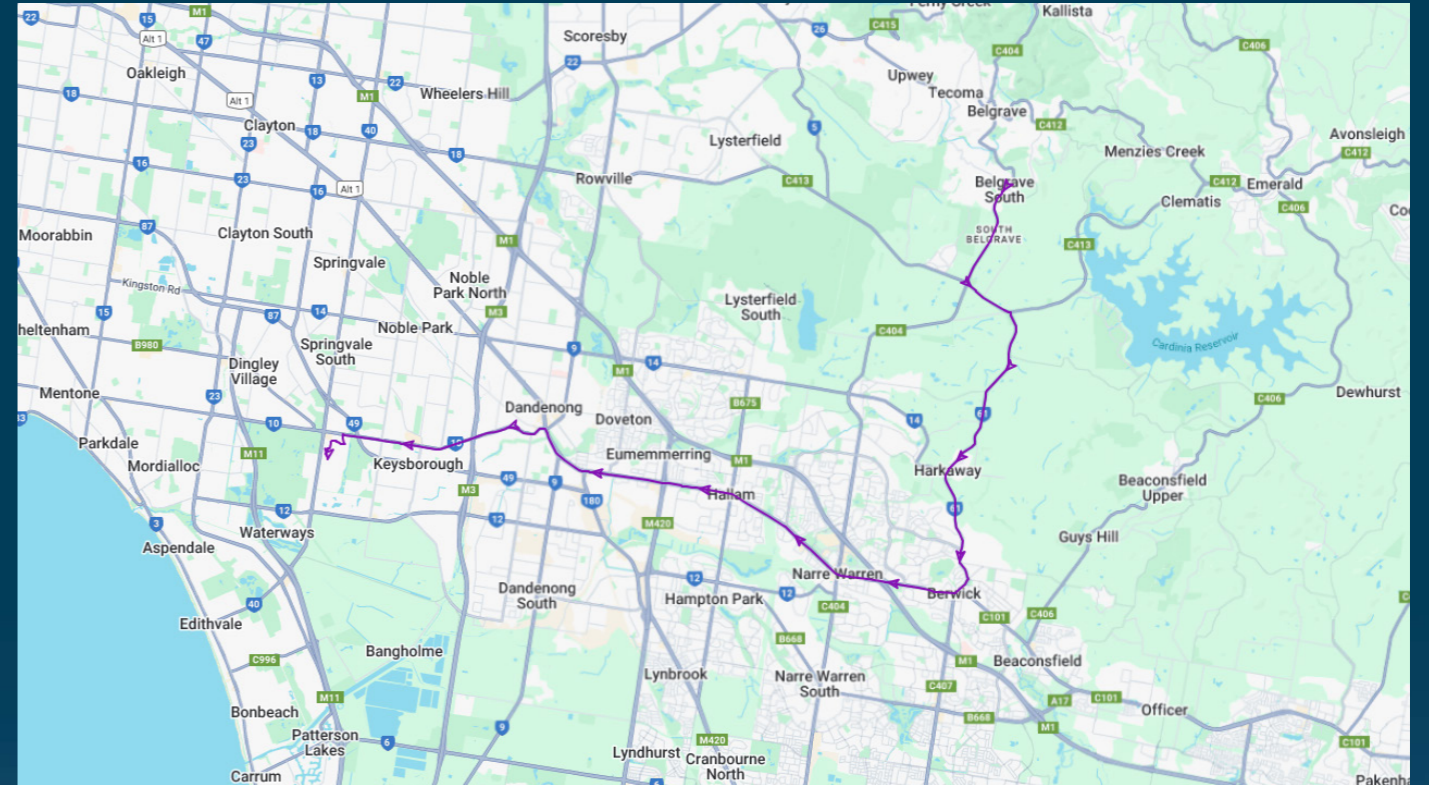

Haileybury College (Keysborough & Newlands Campuses)

Route: 2208 | Afternoon

TURN DIRECTIONS

Via Scotch Ave, Cont Stanford Ave, Right Keylana Dr, Right Springvale Rd, Left Westall Rd Ext, Left Dingley Bypass, Cont South Rd, Right Nepean Hwy, Left North Rd, Left New St, Left South Rd, Right Bluff Rd to June St

To view our list of live tracked services, visit www.venturabus.com.au

Timetable Printed : 30 September 2024

Haileybury College (Keysborough & Newlands Campuses)

Route: 2209 | Morning

Stop ID	Stop Name	Time	Stop ID	Stop Name	Time
46633	Belgrave South PS/Belgrave-Hallam Rd	07:27			
13869	Belgrave - Hallam Rd/Wellington Rd	07:32			
44472	Wellington Rd/Berwick Rd	07:35			
harbo	Boundary Rd/Harkaway Rd	07:37			
hager	George Rae Ave/Harkaway Rd	07:41			
hakis	King Rd/Harkaway Rd	07:42			
14804	Outlook Dr/Harkaway Rd	07:44			
14805	Russel Ave/Harkaway Rd	07:45			
28334	High St/Lyall Rd	07:47			
crprw	Cranbourne Rd/Princes Hwy	07:52			
4223	Springwood Ave/Princes Hwy	07:54			
4327	Max Pawsey Reserve/Princes Hwy	07:54			
4224	Fountain Gate Tennis Club/Princes Hwy	07:54			
4225	Tinks Rd/Princes Hwy	07:55			
4226	Hinrichsen Dr/Princes Hwy	07:57			
44538	Haileybury College - Keysborough Campus	08:20			
46632	Haileybury College - Newlands Campus	08:23			

Haileybury College (Keysborough & Newlands Campuses)

Route: 2209 | Morning

TURN DIRECTIONS

Via Belgrave-Hallam Rd, Left Wellington Rd, Right Berwick Rd, Cont Harkaway Rd, Right Lyall Rd, Right Princes Hwy, Left Cheltenham Rd, Left Lake View Blvd, Right Edgewater Dr into Haileybury College