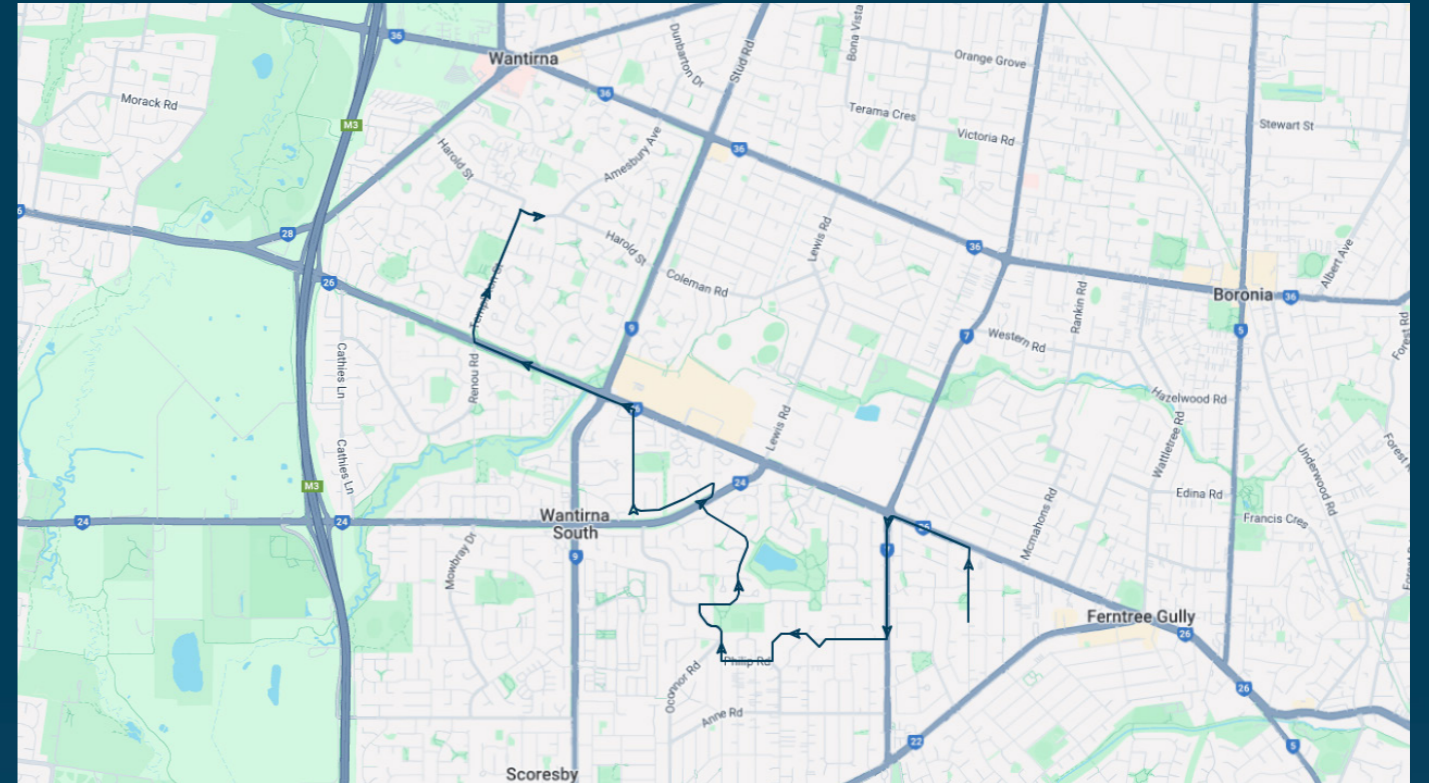

Wantirna South Primary School

Route: 1087 | Morning

Stop ID	Stop Name	Time	Stop ID	Stop Name	Time
44514	Kent Park Primary School/Dobson St	07:55			
8709	Ophelia St/Burwood Hwy	07:57			
12547	Burwood Hwy/Scoresby Rd	08:00			
13963	Hugh St/Scoresby Rd	08:00			
14042	Cambden Park Pde/Scoresby Rd	08:02			
10614	Knox Park Primary School/Kathryn Rd	08:05			
17093	Egan-Lee Reserve/Allister Ave	08:09			
17094	Allister Ave/Wallace Rd	08:10			
18990	Melanie Cl/Wallace Rd	08:11			
17095	Keyes Ct/Wallace Rd	08:12			
17096	Justin Ct/Wallace Rd	08:13			
17097	Exell Ct/Wallace Rd	08:14			
15779	Ravenhill Way/High Street Rd	08:14			
17101	Landsdale Cres/Tyner Rd	08:18			
17105	Wantirna South Primary School/Tyner Rd	08:19			
44625	Wantirna College/Harold St	08:30			

Wantirna South Primary School

Route: 1087 | Morning

TURN DIRECTIONS

Via Dobson St, Left Burwood Hwy, Left Scoresby Rd, Right Kent St, Left David St Nth, Right Kent St, Cont Kathryn Rd to Knox Park Primary School. Then Kathryn Rd, Right Philip Rd, Right Allister Ave, Right Wallace Rd, Right High St Rd, Left Tyner Rd (extension), Left Tyner Rd to Wantirna Sth Primary School. Then runs express via Tyner Rd, Left Burwood Hwy, Right Templeton St, Right Harold St to Wantirna College

To view our list of live tracked services, visit www.venturabus.com.au
 Timetable Printed : 31 March 2026

Times listed are estimated times only, it is advised to arrive at your stop earlier than the listed time to avoid missing your bus.

You can also download the Ventura Tracker app to view real time bus locations of all services