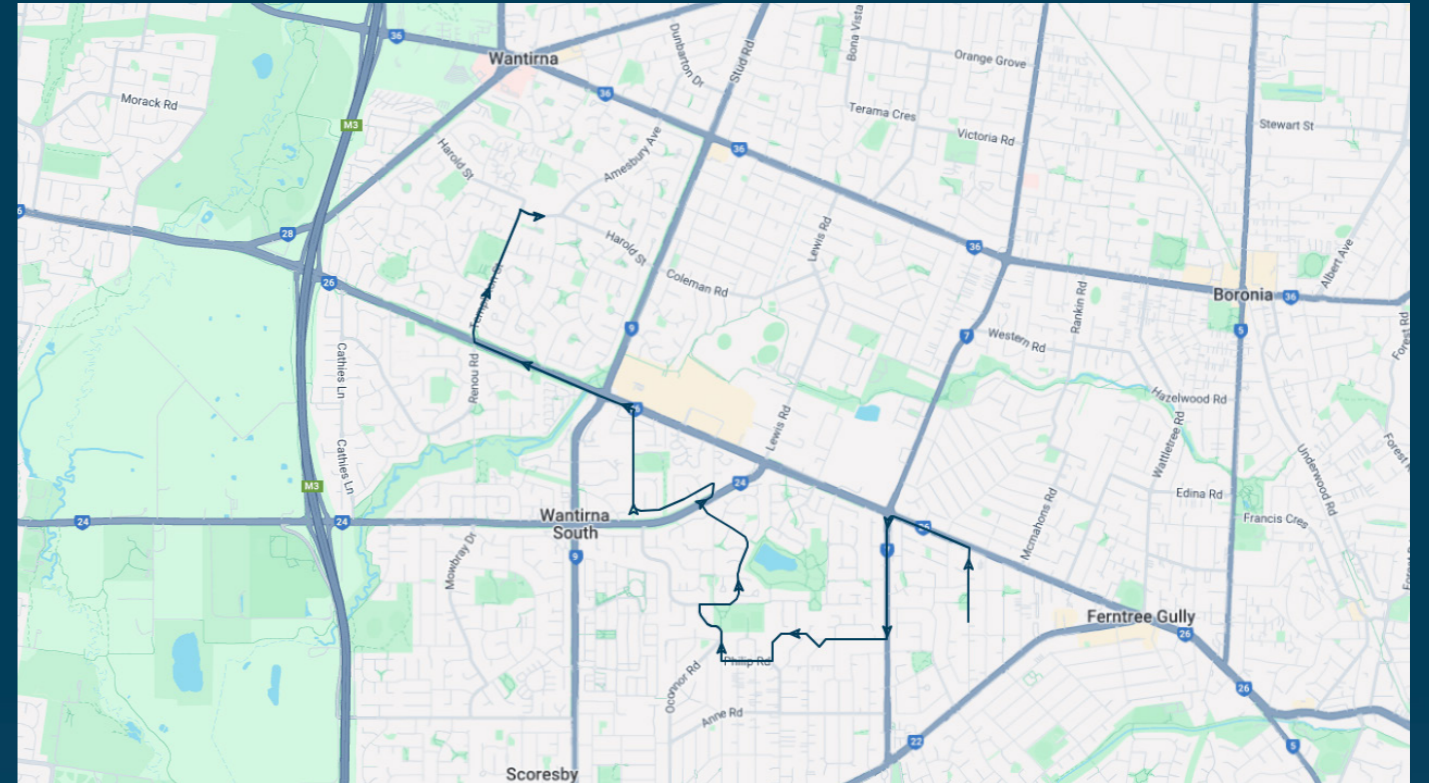

## Route: 1087 | Morning

Stop ID	Stop Name	Time	Stop ID	Stop Name	Time
44514	Kent Park Primary School/Dobson St	07:55			
8709	Ophelia St/Burwood Hwy	07:57			
12547	Burwood Hwy/Scoresby Rd	08:00			
13963	Hugh St/Scoresby Rd	08:00			
14042	Cambden Park Pde/Scoresby Rd	08:02			
10614	Knox Park Primary School/Kathryn Rd	08:05			
17093	Egan-Lee Reserve/Allister Ave	08:09			
17094	Allister Ave/Wallace Rd	08:10			
18990	Melanie Cl/Wallace Rd	08:11			
17095	Keyes Ct/Wallace Rd	08:12			
17096	Justin Ct/Wallace Rd	08:13			
17097	Exell Ct/Wallace Rd	08:14			
15779	Ravenhill Way/High Street Rd	08:14			
17101	Landsdale Cres/Tyner Rd	08:18			
17105	Wantirna South Primary School/Tyner Rd	08:19			
44625	Wantirna College/Harold St	08:30			

## Route: 1087 | Morning

### TURN DIRECTIONS

Via Dobson St, Left Burwood Hwy, Left Scoresby Rd, Right Kent St, Left David St Nth, Right Kent St, Cont Kathryn Rd to Knox Park Primary School. Then Kathryn Rd, Right Philip Rd, Right Allister Ave, Right Wallace Rd, Right High St Rd, Left Tyner Rd (extension), Left Tyner Rd to Wantirna Sth Primary School. Then runs express via Tyner Rd, Left Burwood Hwy, Right Templeton St, Right Harold St to Wantirna College

You can also download the Ventura Tracker app to view real time bus locations of all services