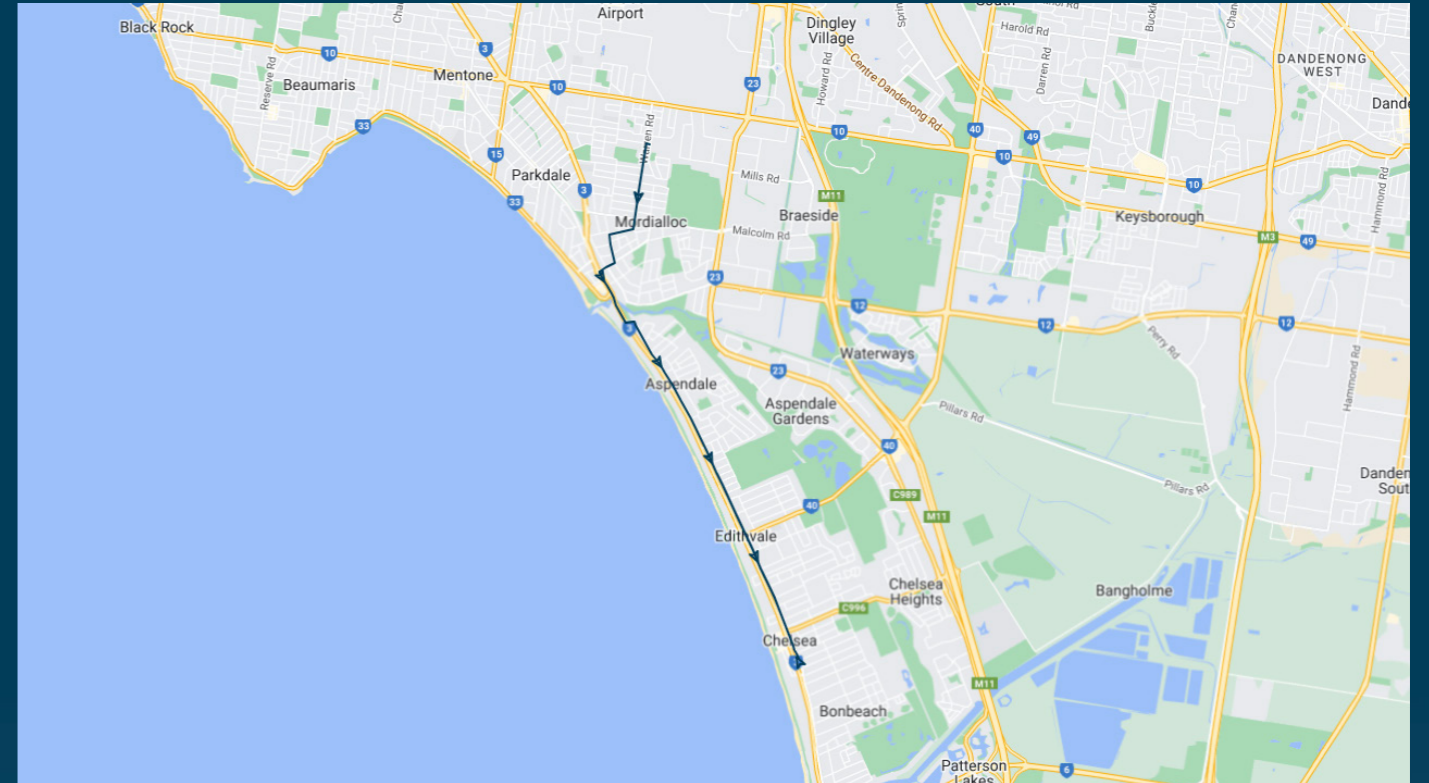

Parkdale Secondary College

Route: 1029 | Afternoon

Stop ID	Stop Name	Time	Stop ID	Stop Name	Time
44564	Parkdale Secondary College	15:15			
22373	Pine Cres/Station St	15:23			
22375	Eulinga Ave/Station St	15:24			
22377	Lyle Gr/Station St	15:25			
22379	School Lane/Station St	15:25			
22381	Laura St/Station St	15:26			
22383	Aspendale Railway Station/Station St	15:27			
22385	Ross St/Station St	15:27			
22386	Second Ave/Station St	15:28			
22390	Lochiel Ave/Station St	15:29			
22392	Rae Ave/Station St	15:29			
18693	Edithvale Station/Station St	15:30			
22396	Fraser Ave/Station St	15:31			
22398	Northcliffe Rd/Station St	15:32			
22400	Elsie Gr/Station St	15:32			
22402	Swanpool Ave/Station St	15:33			
27747	Chelsea Bus Interchange Bay C	15:35			

Parkdale Secondary College

Route: 1029 | Afternoon

TURN DIRECTIONS

Runs express to Mordialloc Col via Left Warren Rd, Right Collocott St, Left Barkly St, Right McDonald St, Left Main St, Cont Nepean Hwy, Left Station St, Right into Chelsea Station

You can also download the Ventura Tracker app to view real time bus locations of all services

Parkdale Secondary College

Route: 1029 | Afternoon

Stop ID	Stop Name	Time	Stop ID	Stop Name	Time
44564	Parkdale Secondary College	15:18			
22373	Pine Cres/Station St	15:26			
22375	Eulinga Ave/Station St	15:27			
22377	Lyle Gr/Station St	15:28			
22379	School Lane/Station St	15:28			
22381	Laura St/Station St	15:29			
22383	Aspendale Railway Station/Station St	15:30			
22385	Ross St/Station St	15:30			
22386	Second Ave/Station St	15:31			
22390	Lochiel Ave/Station St	15:32			
22392	Rae Ave/Station St	15:32			
18693	Edithvale Station/Station St	15:33			
22396	Fraser Ave/Station St	15:34			
22398	Northcliffe Rd/Station St	15:35			
22400	Elsie Gr/Station St	15:35			
22402	Swanpool Ave/Station St	15:36			
27747	Chelsea Bus Interchange Bay C	15:38			

You can also download the Ventura Tracker app to view real time bus locations of all services