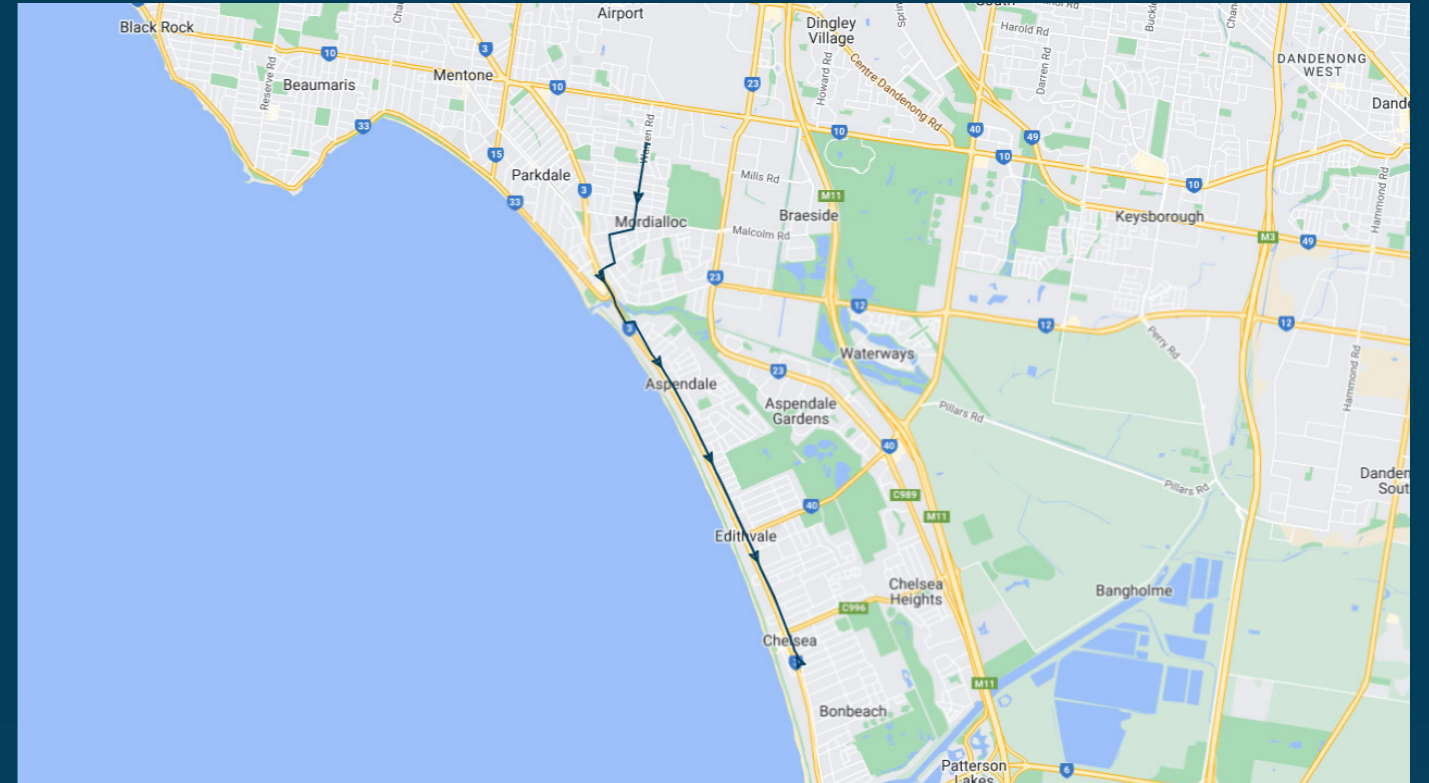

Parkdale Secondary College

Route: 1029 | Afternoon

TURN DIRECTIONS

Runs express to Mordialloc Col via Left Warren Rd, Right Collocott St, Left Barkly St, Right McDonald St, Left Main St, Cont Nepean Hwy, Left Station St, Right into Chelsea Station

You can also download the Ventura Tracker app to view real time bus locations of all services

Parkdale Secondary College

Route: 1029 | Afternoon

Stop ID	Stop Name	Time	Stop ID	Stop Name	Time
44564	Parkdale Secondary College	15:18			
22373	Pine Cres/Station St	15:26			
22375	Eulinga Ave/Station St	15:27			
22377	Lyle Gr/Station St	15:28			
22379	School Lane/Station St	15:28			
22381	Laura St/Station St	15:29			
22383	Aspendale Railway Station/Station St	15:30			
22385	Ross St/Station St	15:30			
22386	Second Ave/Station St	15:31			
22390	Lochiel Ave/Station St	15:32			
22392	Rae Ave/Station St	15:32			
18693	Edithvale Station/Station St	15:33			
22396	Fraser Ave/Station St	15:34			
22398	Northcliffe Rd/Station St	15:35			
22400	Elsie Gr/Station St	15:35			
22402	Swanpool Ave/Station St	15:36			
27747	Chelsea Bus Interchange Bay C	15:38			

You can also download the Ventura Tracker app to view real time bus locations of all services