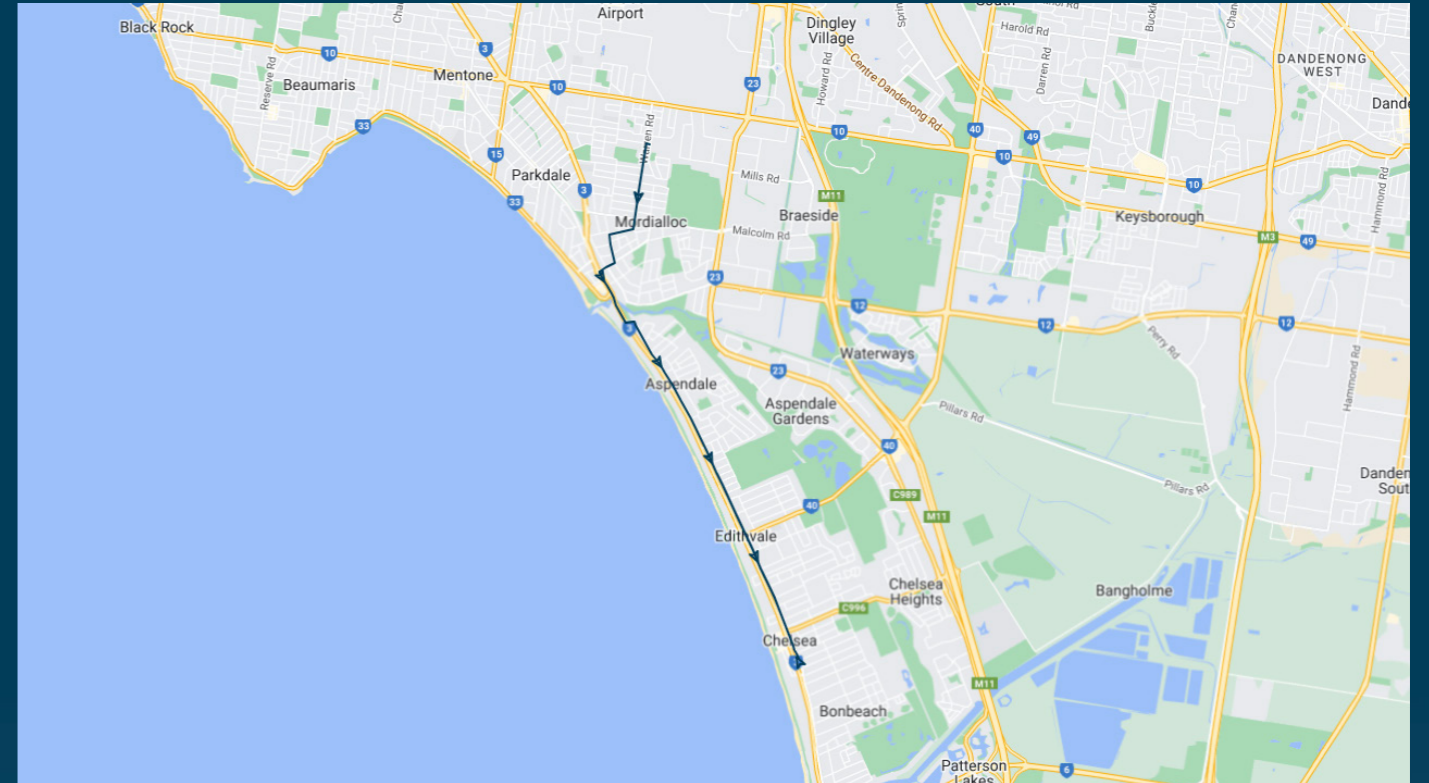

Mordialloc College

Route: 1029 | Afternoon

Stop ID	Stop Name	Time	Stop ID	Stop Name	Time
44564	Parkdale Secondary College	15:15			
22373	Pine Cres/Station St	15:23			
22375	Eulinga Ave/Station St	15:24			
22377	Lyle Gr/Station St	15:25			
22379	School Lane/Station St	15:25			
22381	Laura St/Station St	15:26			
22383	Aspendale Railway Station/Station St	15:27			
22385	Ross St/Station St	15:27			
22386	Second Ave/Station St	15:28			
22390	Lochiel Ave/Station St	15:29			
22392	Rae Ave/Station St	15:29			
18693	Edithvale Station/Station St	15:30			
22396	Fraser Ave/Station St	15:31			
22398	Northcliffe Rd/Station St	15:32			
22400	Elsie Gr/Station St	15:32			
22402	Swanpool Ave/Station St	15:33			
27747	Chelsea Bus Interchange Bay C	15:35			

Mordialloc College

Route: 1029 | Afternoon

TURN DIRECTIONS

Runs express to Mordialloc Col via Left Warren Rd, Right Collocott St, Left Barkly St, Right McDonald St, Left Main St, Cont Nepean Hwy, Left Station St, Right into Chelsea Station

You can also download the Ventura Tracker app to view real time bus locations of all services

Mordialloc College

Route: 1029 | Afternoon

Stop ID	Stop Name	Time	Stop ID	Stop Name	Time
44564	Parkdale Secondary College	15:18			
22373	Pine Cres/Station St	15:26			
22375	Eulinga Ave/Station St	15:27			
22377	Lyle Gr/Station St	15:28			
22379	School Lane/Station St	15:28			
22381	Laura St/Station St	15:29			
22383	Aspendale Railway Station/Station St	15:30			
22385	Ross St/Station St	15:30			
22386	Second Ave/Station St	15:31			
22390	Lochiel Ave/Station St	15:32			
22392	Rae Ave/Station St	15:32			
18693	Edithvale Station/Station St	15:33			
22396	Fraser Ave/Station St	15:34			
22398	Northcliffe Rd/Station St	15:35			
22400	Elsie Gr/Station St	15:35			
22402	Swanpool Ave/Station St	15:36			
27747	Chelsea Bus Interchange Bay C	15:38			