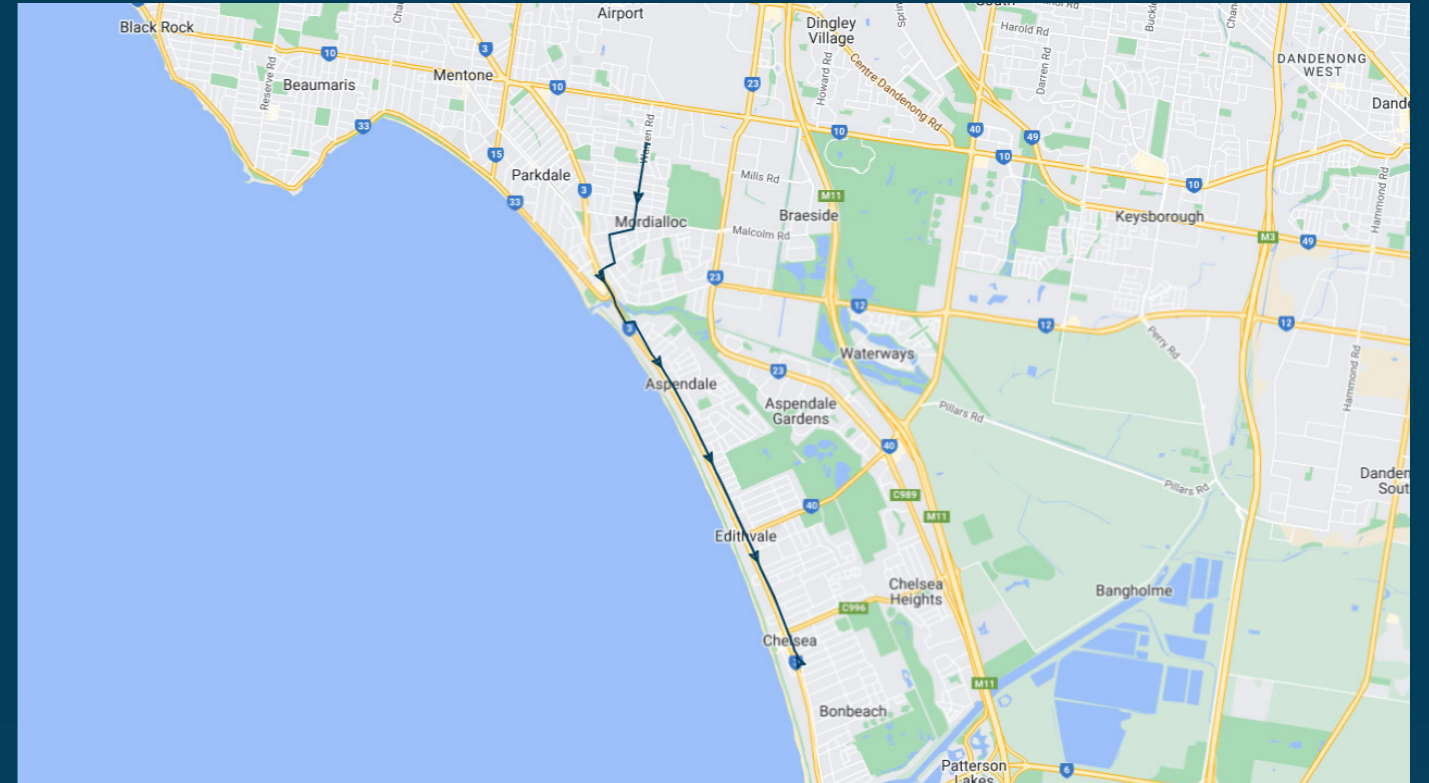

Mordialloc College

Route: 1029 | Afternoon

TURN DIRECTIONS

Runs express to Mordialloc Col via Left Warren Rd, Right Collocott St, Left Barkly St, Right McDonald St, Left Main St, Cont Nepean Hwy, Left Station St, Right into Chelsea Station

You can also download the Ventura Tracker app to view real time bus locations of all services

Mordialloc College

Route: 1029 | Afternoon

Stop ID	Stop Name	Time	Stop ID	Stop Name	Time
44564	Parkdale Secondary College	15:18			
22373	Pine Cres/Station St	15:26			
22375	Eulinga Ave/Station St	15:27			
22377	Lyle Gr/Station St	15:28			
22379	School Lane/Station St	15:28			
22381	Laura St/Station St	15:29			
22383	Aspendale Railway Station/Station St	15:30			
22385	Ross St/Station St	15:30			
22386	Second Ave/Station St	15:31			
22390	Lochiel Ave/Station St	15:32			
22392	Rae Ave/Station St	15:32			
18693	Edithvale Station/Station St	15:33			
22396	Fraser Ave/Station St	15:34			
22398	Northcliffe Rd/Station St	15:35			
22400	Elsie Gr/Station St	15:35			
22402	Swanpool Ave/Station St	15:36			
27747	Chelsea Bus Interchange Bay C	15:38			

You can also download the Ventura Tracker app to view real time bus locations of all services