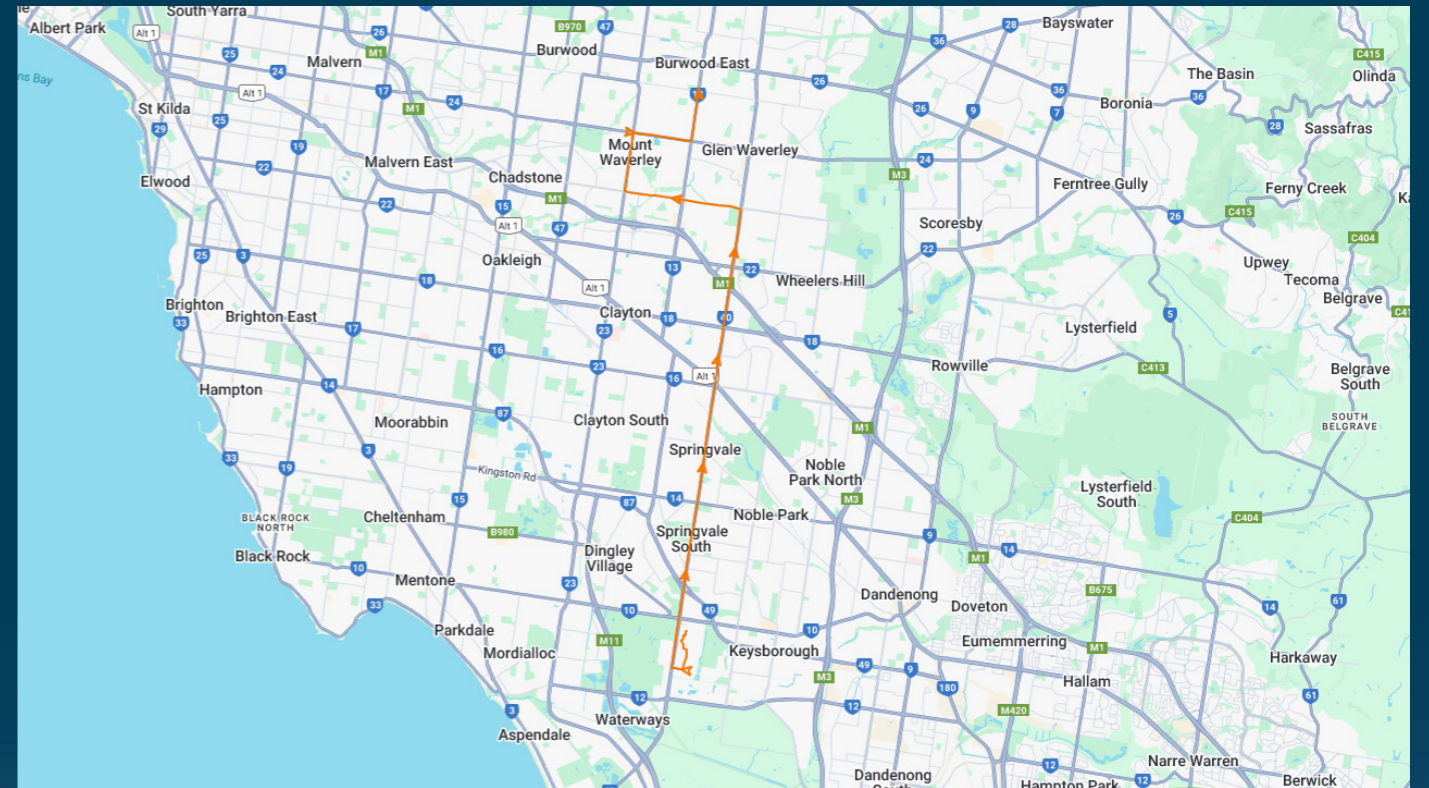

Haileybury College (Keysborough & Newlands Campuses)

Route: 2225 | Afternoon

Stop ID	Stop Name	Time	Stop ID	Stop Name	Time
44538	Haileybury College - Keysborough Campus	15:55			
46632	Haileybury College - Newlands Campus	15:56			
419	Clapham Ave/Springvale Rd	16:08			
1634	Springvale Station/Springvale Rd	16:12			
1630	Hope St/Springvale Rd	16:15			
12501	Dunlop Rd/Springvale Rd	16:21			
22339	Brandon Park SC/Springvale Rd	16:23			
3047	Koonalda Ave/Springvale Rd	16:25			
3048	Vermont St/Springvale Rd	16:26			
11911	Stableford Ave/Waverley Rd	16:30			
11914	Pinewood Dr/Waverley Rd	16:32			
11915	Bruce St/Waverley Rd	16:32			
8379	Kemp Ave/Stephensons Rd	16:34			
8384	White St/Stephensons Rd	16:37			
11834	Fleet St/High Street Rd	16:39			
11837	Elm Gr/High Street Rd	16:41			
15917	Bizley St/Blackburn Rd	16:43			
15915	Tally Ho Shops/Blackburn Rd	16:44			
15914	Highbury Park/Blackburn Rd	16:45			

Haileybury College (Keysborough & Newlands Campuses)

Route: 2225 | Afternoon