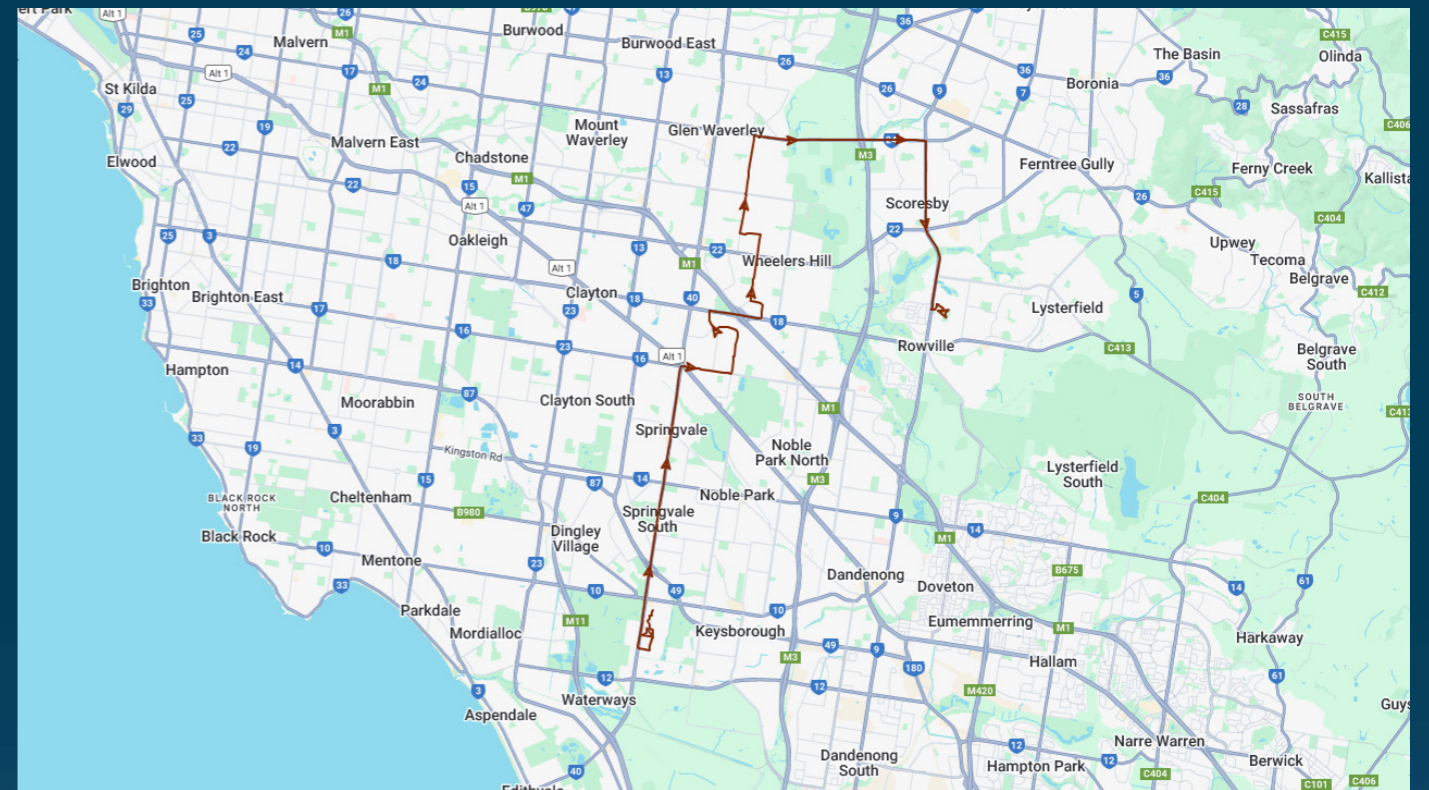

You can also download the Ventura Tracker app to view real time bus locations of all services

Haileybury College (Keysborough & Newlands Campuses)

Route: 2223 | Afternoon

Stop ID	Stop Name	Time	Stop ID	Stop Name	Time
44538	Haileybury College - Keysborough Campus	15:55			
46632	Haileybury College - Newlands Campus	15:55			
1634	Springvale Station/Springvale Rd	16:11			
1624	Police Rd/Albany Dr	16:17			
1834	Hansworth St/Albany Dr	16:18			
1835	Albany Rise Primary School/Albany Dr	16:19			
1481	Wellington Rd/Brandon Park Dr	16:26			
	Phoenix Dr/Lum Rd	16:29			
	Sunnybrook Dr/Lum Rd	16:31			
	MacKintosh Rd/View Mount Rd	16:33			
21332	Lansell Rd/Gallaghers Rd	16:35			
86	Rhodes Dr/Gallaghers Rd	16:36			
12	Daryl Ave/Gallaghers Rd	16:37			
15454	Capital Ave/High Street Rd	16:39			
14716	Fonteyn Dr/High Street Rd	16:46			
14187	Armin St/Stud Rd	16:51			
14178	Lakeside Bvd/Stud Rd	16:57			
21314	Stud Park SC	17:00			

Haileybury College (Keysborough & Newlands Campuses)

Route: 2223 | Afternoon

TURN DIRECTIONS

Via Scotch Ave, Cont Stanford Ave, Right Keylana Dr, Right Springvale Rd, Right Police Rd, Left Albany Dr, Cont Valewood Dr, Right Wanda St, Right Wellington Rd, Left Brandon Park Dr, Right Lum Rd, Left Whites La, Right View Mount Rd, Cont Gallaghers Rd, Right High St Rd, Right Stud Rd, Left into Stud Park SC