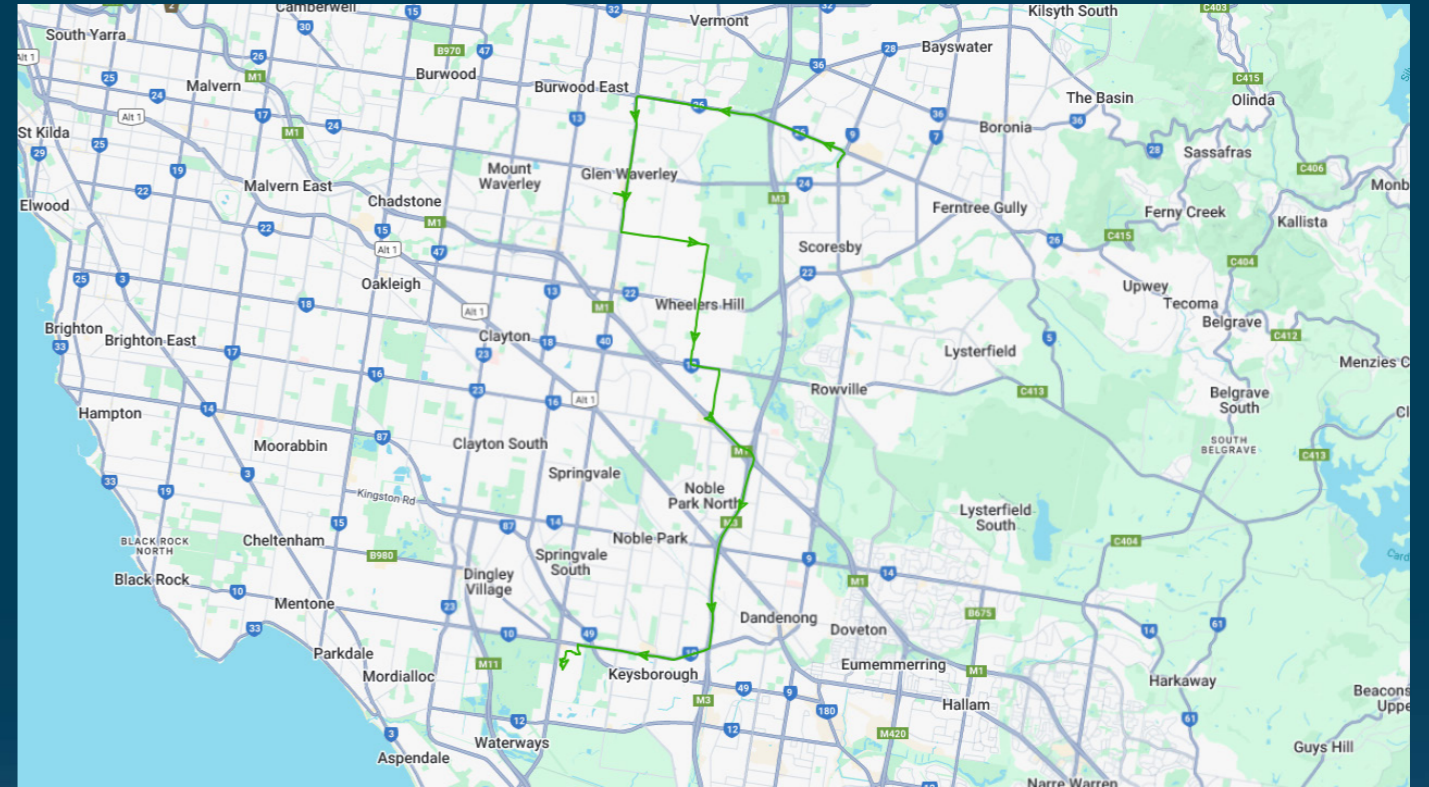

You can also download the Ventura Tracker app to view real time bus locations of all services

Haileybury College (Keysborough & Newlands Campuses)

Route: 2224 | Morning

Stop ID	Stop Name	Time	Stop ID	Stop Name	Time
15162	Swinburne TAFE/Stud Rd	07:15			
8702	Renou Rd/Burwood Hwy	07:16			
8700	Cathies Lane/Burwood Hwy	07:17			
8698	Morack Rd/Burwood Hwy	07:18			
habuw	Hanover Rd/Burwood Hwy	07:18			
13672	Weeden Dr/Springvale Rd	07:20			
12512	Highbury Rd/Springvale Rd	07:21			
13674	Foxley St/Springvale Rd	07:21			
13675	Campbell St/Springvale Rd	07:24			
22324	Landridge St/Springvale Rd	07:25			
21015	Glen Waverley Station - Bay 5	07:30			
15066	Larkspur Cct/Waverley Rd	07:35			
15451	Viewpoint Ave/Waverley Rd	07:36			
dospe	Dominion Ave/Springvale Rd	07:37			
16787	879 Waverley Rd	07:38			
16789	Strickland Dr/Jells Rd	07:39			
16790	Heysham Dr/Jells Rd	07:40			
16791	Homestead Dr/Jells Rd	07:41			
16792	Petronella Ave/Jells Rd	07:42			
16793	Ajax Dr/Jells Rd	07:43			
1476	Bruford Ave/Jells Rd	07:45			
22714	Wellington Rd/Jacksons Rd	07:52			
44538	Haileybury College - Keysborough Campus	08:15			
46632	Haileybury College - Newlands Campus	08:18			

Haileybury College (Keysborough & Newlands Campuses)

Route: 2224 | Morning

TURN DIRECTIONS

Via Stud Rd, Left Burwood Hwy, Left Springvale Rd, Right Railway Pde Nth, Left Glen Waverley Station Bus Interchange, Right Railway Pde Nth, Right Springvale Rd, Left Waverley Rd, Cont Right Jells Rd, Left Wellington Rd, Right Jacksons Rd, Right Monash Fwy, Left Eastlink, Right Cheltenham Rd, Left Lake View Blvd, Right Edgewater Dr into Haileybury College