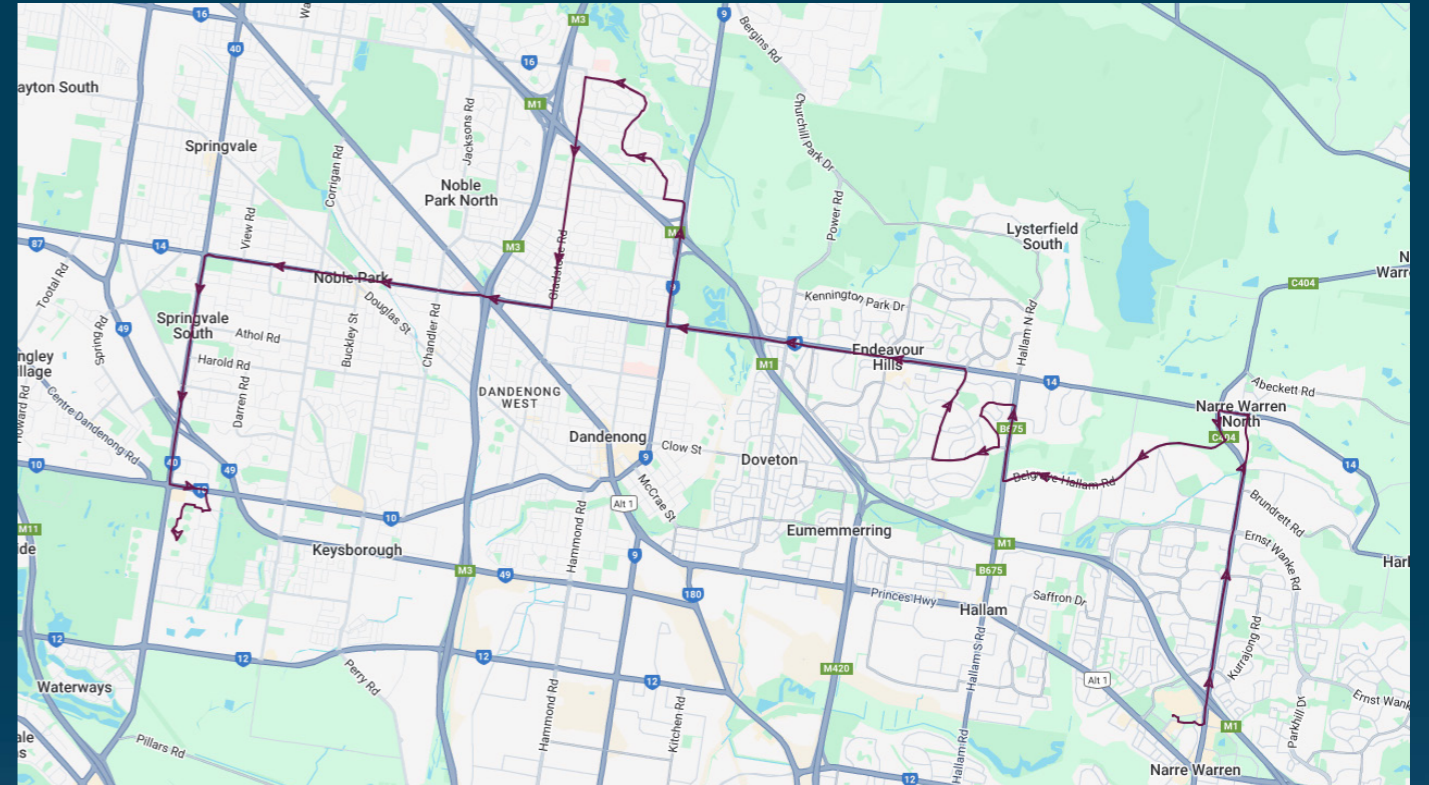

Times listed are estimated times only, it is advised to arrive at your stop earlier than the listed time to avoid missing your bus.

You can also download the Ventura Tracker app to view real time bus locations of all services

Haileybury College (Keysborough & Newlands Campuses)

Route: 2200 | Morning

TURN DIRECTIONS

Via Left Overland Dr, Left Narre Warren Nth Rd, Right Memorial Dr, Left Heatherton Rd, Left Belgrave-Hallam Rd, Right Belgrave-Hallam Rd, Right Hallam Nth Rd, Left Thomas Mitchell Dr, Left Conran Ave, Right James Cook Dr, Right John Fawkner Dr, Left Heatherton Rd, Right Stud Rd, Left Brady Rd, Right Outlook Dr, Left Gladstone Rd, Right Heatherton Rd, Left Springvale Rd, Left Cheltenham Rd, Right Lake View Blvd, Right Edgewater Rd into Haileybury College

To view our list of live tracked services, visit www.venturabus.com.au
Timetable Printed : 30 September 2024