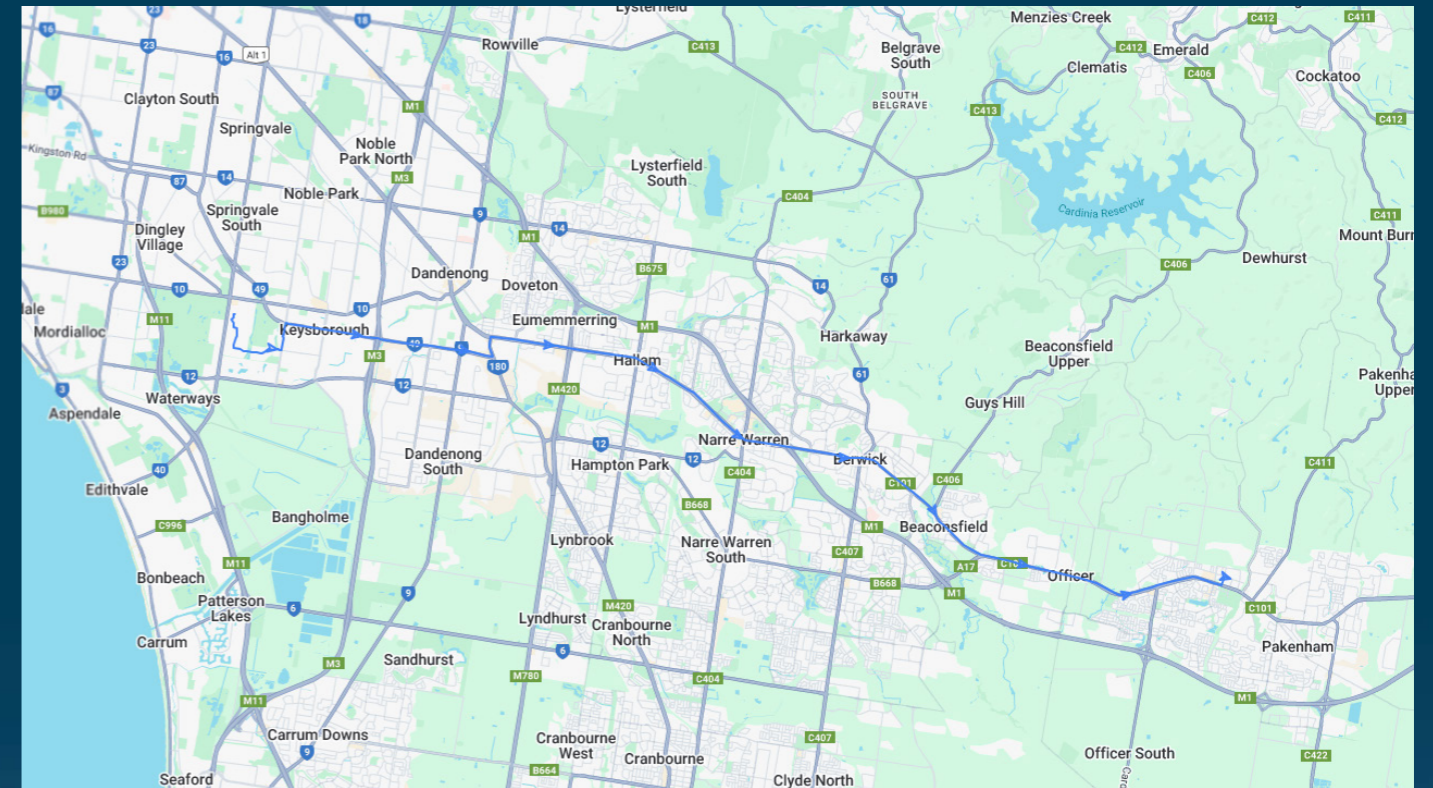

Haileybury College (Keysborough & Newlands Campuses)

Route: 2211 | Afternoon

Stop ID	Stop Name	Time	Stop ID	Stop Name	Time
44538	Haileybury College - Keysborough Campus	15:55			
46632	Haileybury College - Newlands Campus	15:55			
3683	Hinrichsen Dr/Princes Hwy	16:25			
3684	Tinks Rd/Princes Hwy	16:26			
3685	Fountain Gate Tennis Club/Princes Hwy	16:27			
3686	Springwood Ave/Princes Hwy	16:28			
3688	Webb St/Princes Hwy	16:29			
3689	Lauderdale Rd/Princes Hwy	16:30			
3690	Victor Cres/Princes Hwy	16:31			
3691	Verdun Dr/Princes Hwy	16:31			
3693	Parkhill Dr/Princes Hwy	16:34			
3694	William Rd/Princes Hwy	16:34			
3695	Wilson Botanic Park/Princes Hwy	16:35			
3696	York Rd/Princes Hwy	16:36			
3697	Berwick Shops/High St	16:36			
3699	Bain St/Princes Hwy	16:38			
3701	Manuka Rd/Princes Hwy	16:40			
3704	Beaconsfield Plaza/Princes Hwy	16:41			
3709	Whiteside Rd/Princes Hwy	16:46			
48730	Timbertop Bvd/Princes Hwy	16:48			
3710	Bayview Rd/Princes Hwy	16:49			
3711	Tivendale Rd/Princes Hwy	16:50			
38053	Cardinia Rd/Princes Hwy	16:55			
44589	Ventura Pakenham Depot	17:00			

Times listed are estimated times only, it is advised to arrive at your stop earlier than the listed time to avoid missing your bus.

You can also download the Ventura Tracker app to view real time bus locations of all services

Haileybury College (Keysborough & Newlands Campuses)

Route: 2211 | Afternoon