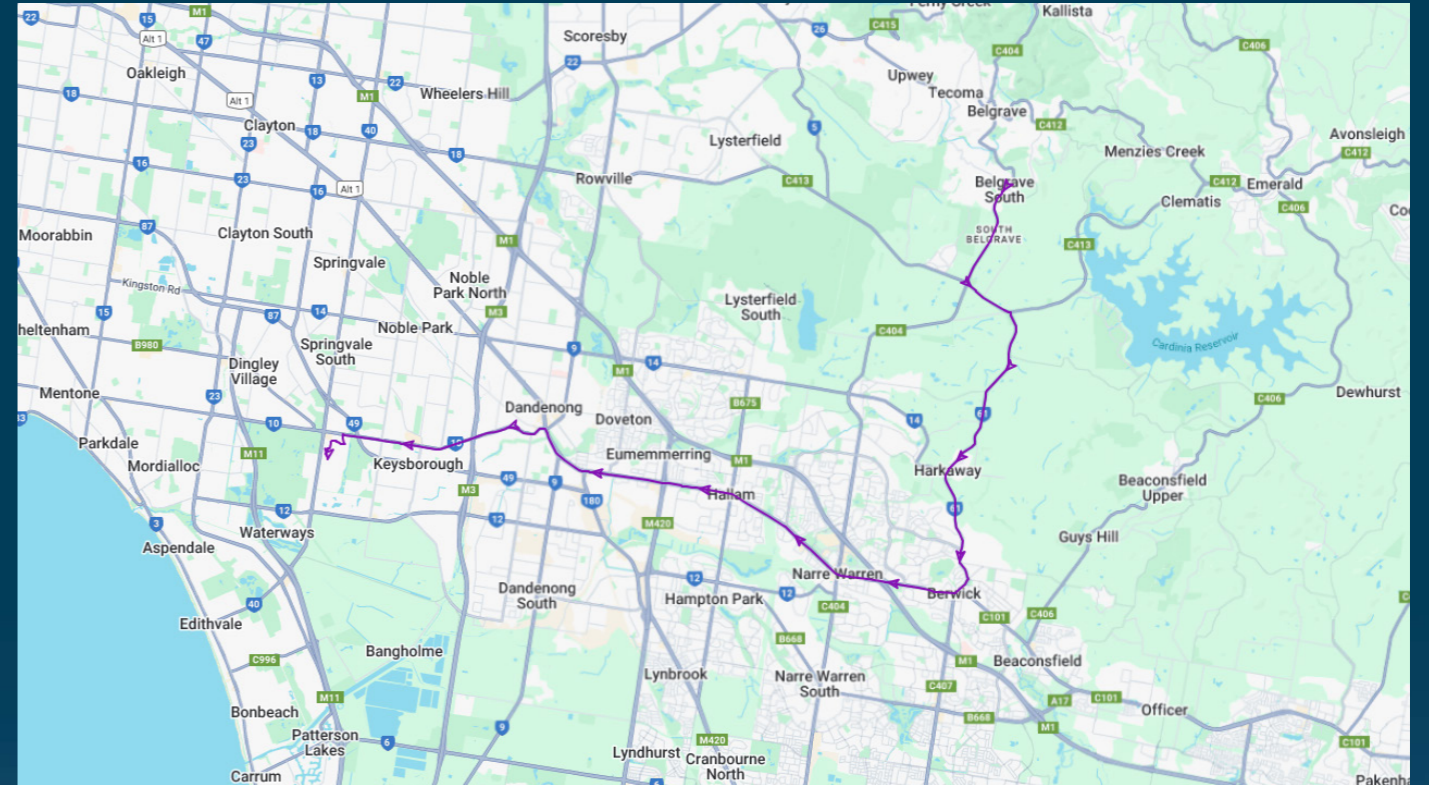

You can also download the Ventura Tracker app to view real time bus locations of all services

Haileybury College (Keysborough & Newlands Campuses)

Route: 2209 | Morning

Stop ID	Stop Name	Time	Stop ID	Stop Name	Time
46633	Belgrave South PS/Belgrave-Hallam Rd	07:27			
13869	Belgrave - Hallam Rd/Wellington Rd	07:32			
44472	Wellington Rd/Berwick Rd	07:35			
harbo	Boundary Rd/Harkaway Rd	07:37			
hager	George Rae Ave/Harkaway Rd	07:41			
hakis	King Rd/Harkaway Rd	07:42			
14804	Outlook Dr/Harkaway Rd	07:44			
14805	Russel Ave/Harkaway Rd	07:45			
28334	High St/Lyall Rd	07:47			
crprw	Cranbourne Rd/Princes Hwy	07:52			
4223	Springwood Ave/Princes Hwy	07:54			
4327	Max Pawsey Reserve/Princes Hwy	07:54			
4224	Fountain Gate Tennis Club/Princes Hwy	07:54			
4225	Tinks Rd/Princes Hwy	07:55			
4226	Hinrichsen Dr/Princes Hwy	07:57			
44538	Haileybury College - Keysborough Campus	08:20			
46632	Haileybury College - Newlands Campus	08:23			

Haileybury College (Keysborough & Newlands Campuses)

Route: 2209 | Morning

TURN DIRECTIONS

Via Belgrave-Hallam Rd, Left Wellington Rd, Right Berwick Rd, Cont Harkaway Rd, Right Lyall Rd, Right Princes Hwy, Left Cheltenham Rd, Left Lake View Blvd, Right Edgewater Dr into Haileybury College