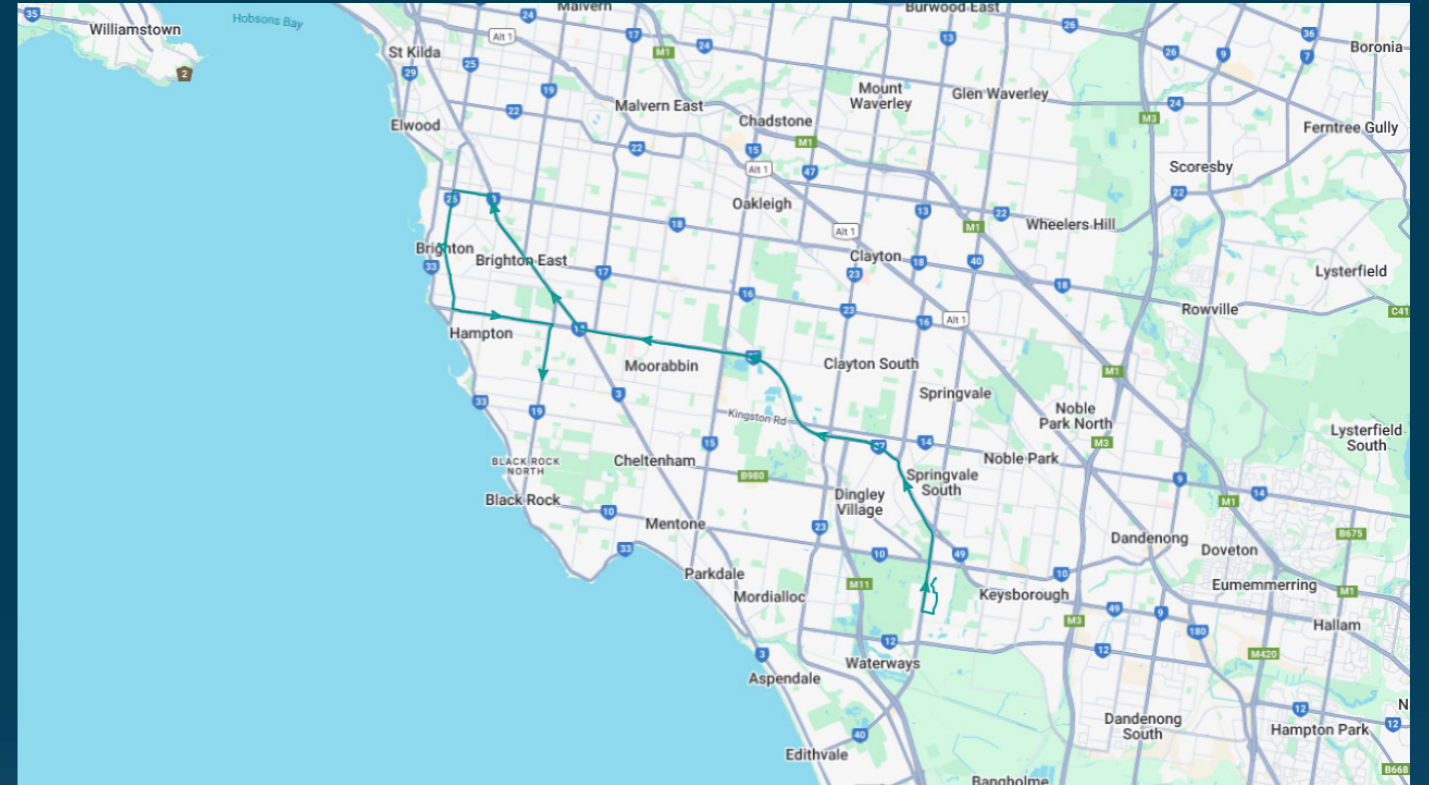

Haileybury College (Keysborough & Newlands Campuses)

Route: 2208 | Afternoon

Stop ID	Stop Name	Time	Stop ID	Stop Name	Time
44538	Haileybury College - Keysborough Campus	15:55			
46632	Haileybury College - Newlands Campus	15:56			
51600	Dendy St/Nepean Hwy	16:38			
39577	Hawthorn Rd/Nepean Hwy	16:41			
conoe	Cochrane St/North Rd	16:47			
1414	Bay St/North Rd	16:50			
1411	Cabrini Hospital/New St	16:52			
1409	Railway Ave/New St	16:54			
8015	Windemere Cres/New St	16:55			
1407	Were St/New St	16:56			
1406	South Rd/New St	16:57			
3487	Hampton St/South Rd	16:59			
3488	St Leonards College/South Rd	17:00			
3489	Canberra Gr/South Rd	17:00			
3490	Comer St/South Rd	17:01			
3491	Prince St/South Rd	17:01			
3492	Ivy St/South Rd	17:02			
3493	Letchworth Ave/South Rd	17:03			
3494	Studley Rd/South Rd	17:03			
15987	Fewster Rd/Bluff Rd	17:06			
10100	June St/Bluff Rd	17:08			

Haileybury College (Keysborough & Newlands Campuses)

Route: 2208 | Afternoon

TURN DIRECTIONS

Via Scotch Ave, Cont Stanford Ave, Right Keylana Dr, Right Springvale Rd, Left Westall Rd Ext, Left Dingley Bypass, Cont South Rd, Right Nepean Hwy, Left North Rd, Left New St, Left South Rd, Right Bluff Rd to June St

To view our list of live tracked services, visit www.venturabus.com.au
Timetable Printed : 30 September 2024

Times listed are estimated times only, it is advised to arrive at your stop earlier than the listed time to avoid missing your bus.

You can also download the Ventura Tracker app to view real time bus locations of all services