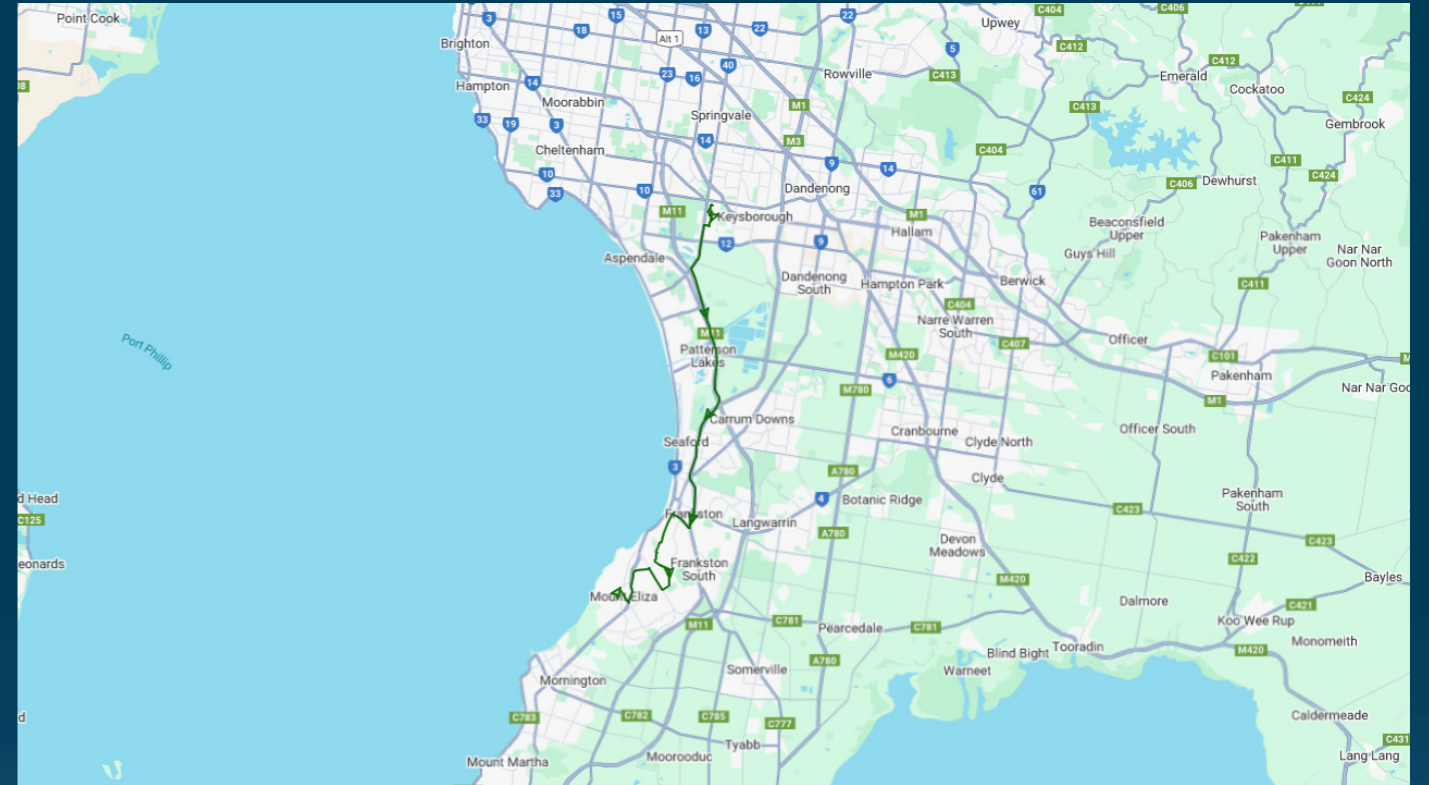

Haileybury College (Keysborough & Newlands Campuses)

Route: 2220 | Morning

TURN DIRECTIONS

Via Mt Eliza Way, Left Canadian Bay Rd, Left Nepean Hwy, Right Baden Powell Dr, Right Humphries Rd, Left Overport Rd, Left Seaview Rd, Left Baden Powell Dr, Right Humphries Rd, Right Brighton St, Left Baden Powell Dr, Left Kars St, Cont Young St, Right Davey St, Left Baxter Rd, Cont Cranbourne Rd, Left McMahons Rd, Cont Frankston Fwy, Left Mornington Peninsula Fwy, Right Keylana Dr, Left Lake View Blvd, Left Edgewater Dr into Haileybury College

You can also download the Ventura Tracker app to view real time bus locations of all services

Haileybury College (Keysborough & Newlands Campuses)

Route: 2220 | Afternoon

Stop ID	Stop Name	Time	Stop ID	Stop Name	Time
44538	Haileybury College - Keysborough Campus	15:55			
46632	Haileybury College - Newlands Campus	15:55			
13784	Plowman Pl/Young St	16:38			
1246	George St/Kars St	16:39			
2877	Neil St/Kars St	16:41			
habas	Harcourt Ave/Baden Powell Dr	16:42			
wahun	Walkers Rd/Humphries Rd	16:49			
brhun	Bareena Dr/Humphries Rd	16:50			
hubaw	Humphries Rd/Baden Powell Dr	16:52			
nesan	Nepean Hwy/Canadian Bay Rd	16:58			
11341	Mt Eliza SC/Mt Eliza Way	17:00			

Haileybury College (Keysborough & Newlands Campuses)

Route: 2220 | Afternoon

TURN DIRECTIONS

Via Scotch Ave, Cont Stanford Ave, Right Keylana Dr, Left Springvale Rd, Left Mornington Peninsula Fwy, Left Frankston Fwy, Cont McMahons Rd, Right Hastings Rd, Cont Davey St, Left Young St, Cont Kars St, Right Baden Powell Dr, Left Seaview Rd, Right Overport Rd, Right Humphries Rd, Left Baden Powell Dr, Left Nepean Hwy, Right Candian Bay Rd, Right Mt Eliza Way to Mt Eliza SC