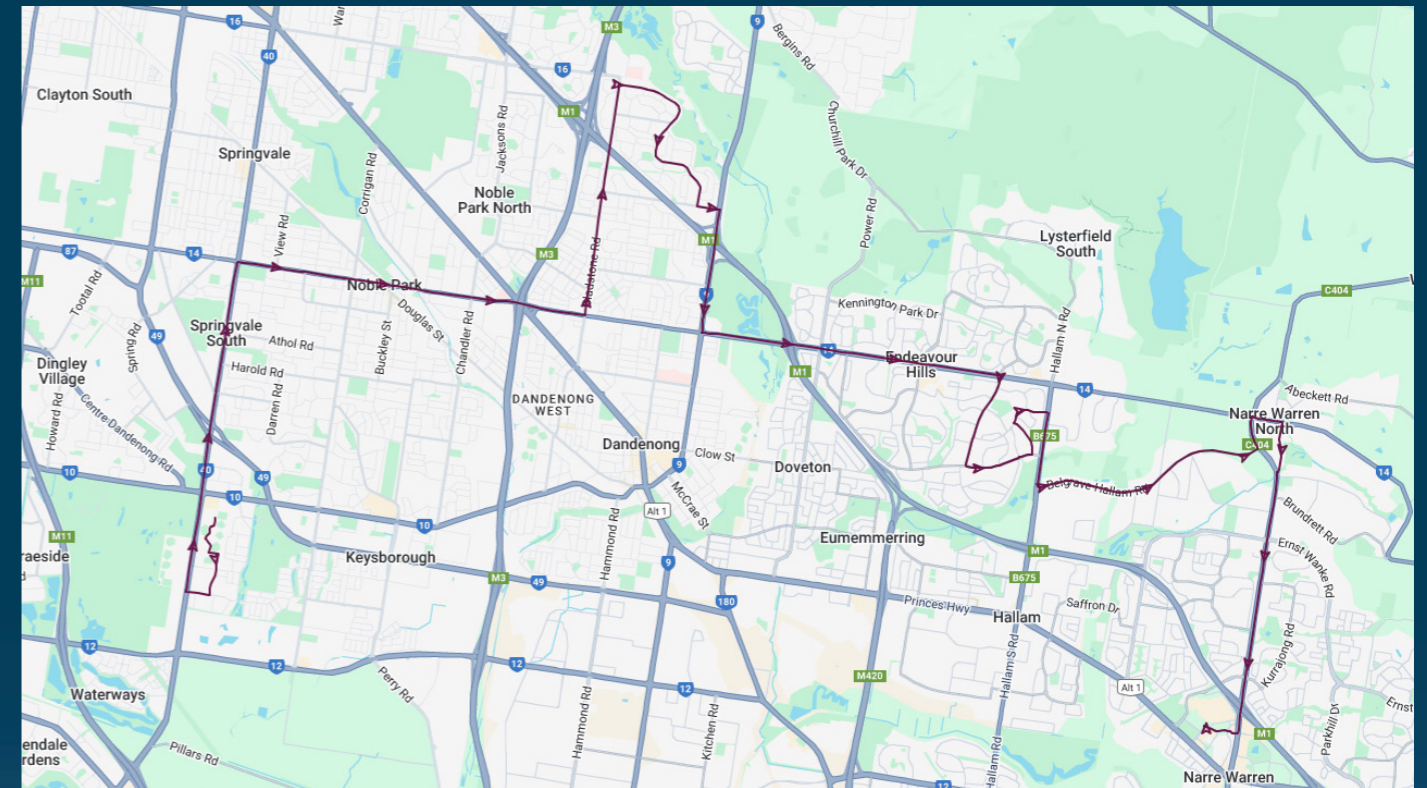

Times listed are estimated times only, it is advised to arrive at your stop earlier than the listed time to avoid missing your bus.

You can also download the Ventura Tracker app to view real time bus locations of all services

Haileybury College (Keysborough & Newlands Campuses)

Route: 2200 | Afternoon

TURN DIRECTIONS

Via Scotch Ave, Cont Stanford Ave, Right Keylana Dr, Right Springvale Rd, Right Heatherton Rd, Left Gladstone Rd, Right Outlook Dr, Left Brady Rd, Right Stud Rd, Left Heatherton Rd, Right John Fawkner Rd, Left James Cook Dr, Left Conran Ave, Right Thomas Mitchell Dr, Right Hallam Rd Nth, Left Belgrave-Hallam Rd, Left Belgrave-Hallam Rd, Right Heatherton Rd, Right Memorial Dr, Left Narre Warren Nth Rd, Right Overland Dr, u-turn at 3rd roundabout, Left into Fountain Gate SC

To view our list of live tracked services, visit www.venturabus.com.au
Timetable Printed : 30 September 2024