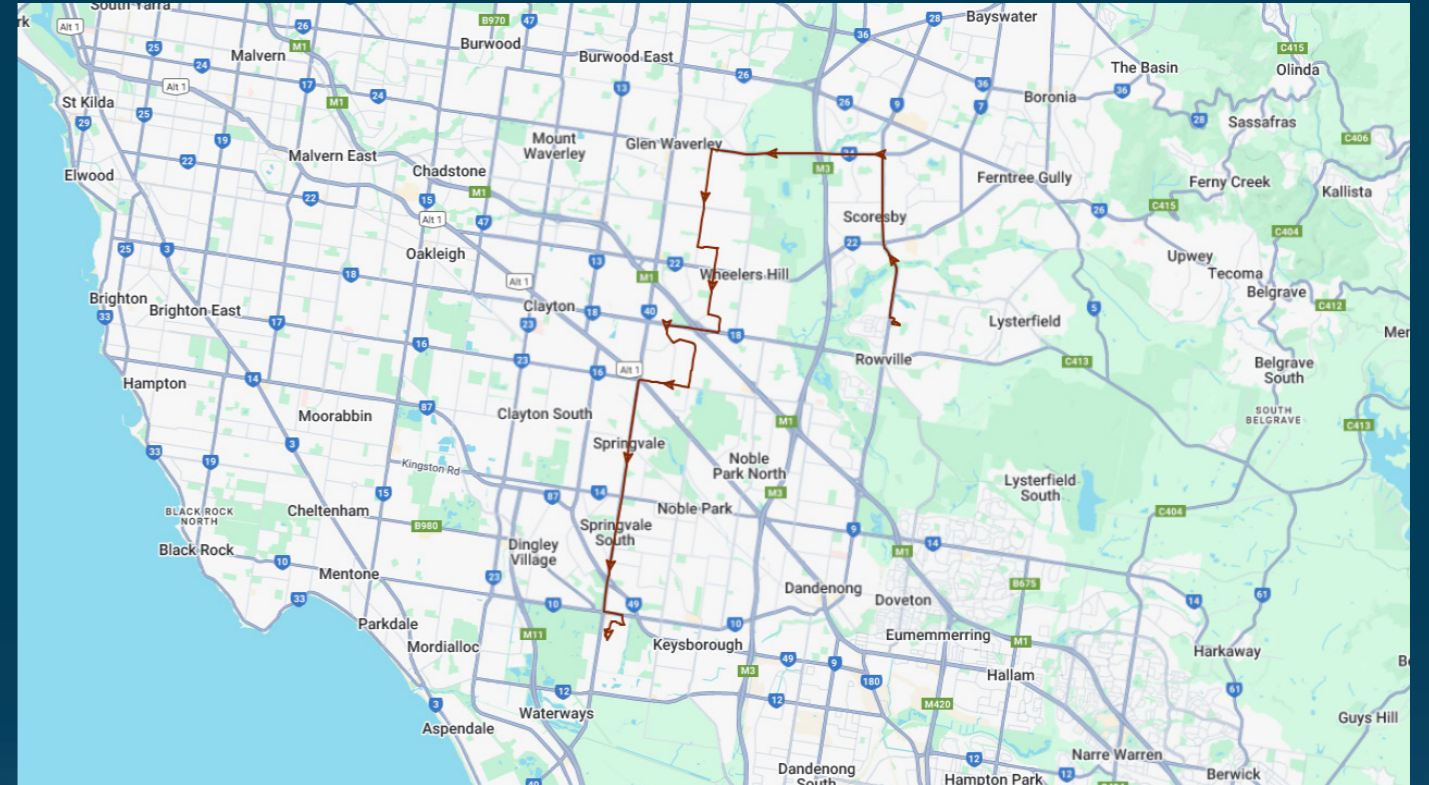

To view our list of live tracked services, visit www.venturabus.com.au
 Timetable Printed : 30 September 2024

Haileybury College (Keysborough & Newlands Campuses)

Route: 2223 | Morning

Stop ID	Stop Name	Time	Stop ID	Stop Name	Time
21314	Stud Park SC - Bay 1	07:10			
15150	Lakeside Bvd/Stud Rd	07:14			
15158	George St/Stud Rd	07:18			
15413	Fonteyn Dr/High Street Rd	07:22			
15825	Kristen Cl/High Street Rd	07:22			
16780	Glen Tower Dr/Gallaghers Rd	07:30			
16781	Arlington Dr/Gallaghers Rd	07:32			
21331	Stirling Cres/Gallaghers Rd	07:34			
	MacKintosh Rd/View Mount Rd	07:36			
	Sheringham Dr/Lum Rd	07:38			
	Phoenix Dr/Lum Rd	07:40			
12157	Wellington Rd/Brandon Park Dr	07:44			
2194	Hansworth St/Albany Dr	07:47			
1998	Denver Cres/Albany Dr	07:52			
2009	Springvale Station/Springvale Rd	08:02			
44538	Haileybury College - Keysborough Campus	08:15			
46632	Haileybury College - Newlands Campus	08:18			

Haileybury College (Keysborough & Newlands Campuses)

Route: 2223 | Morning

TURN DIRECTIONS

Via Right Stud Rd, Left High St Rd, Left Gallaghers Rd, Cont View Mount Rd, Left Whites La, Right Lum Rd, Left Brandon Park Dr, Right Wellington Rd, Left Wanda St, Left Valewood Dr, Cont Albany Dr, Right Police Rd, Left Springvale Rd, Left Cheltenham Rd, Right Lake View Blvd, Right Edgewater Dr into Haileybury College