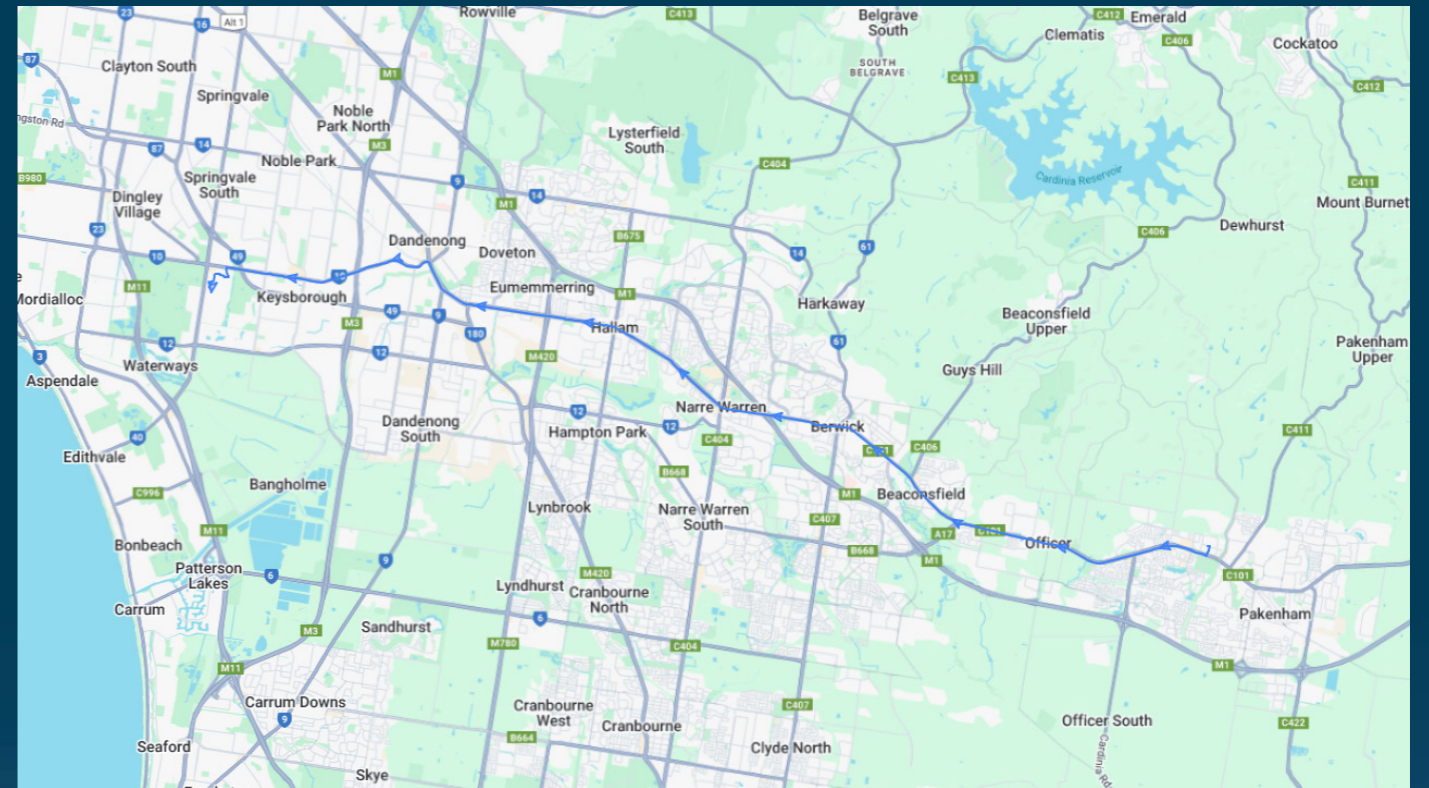

Route: 2211 | Morning

Stop ID	Stop Name	Time	Stop ID	Stop Name	Time
44589	Ventura Pakenham Depot	07:25			
3451	Cardinia Rd/Princes Hwy	07:28			
3454	Station St/Princes Hwy	07:31			
3455	Bayview Rd/Princes Hwy	07:33			
48731	Timbertop Bvd/Princes Hwy	07:33			
3456	Brunt Rd/Princes Hwy	07:33			
3457	O'Neil Rd/Princes Hwy	07:35			
3461	Woods St/Princes Hwy	07:37			
3462	Haileybury College/Princes Hwy	07:40			
3464	Bryn Mawr Bvd/Princes Hwy	07:42			
3465	Edrington Park Retirement Village	07:45			
glprw	Gloucester Ave/Princes Hwy	07:45			
3468	York Rd/Princes Hwy	07:46			
3469	Wilson Botanic Park/Princes Hwy	07:46			
3470	William Rd/Princes Hwy	07:47			
4216	Cyril Molyneux Reserve/Princes Hwy	07:47			
4217	Richardson St/Princes Hwy	07:48			
4218	Lloyd Ave/Princes Hwy	07:49			
4219	Stewart Ave/Princes Hwy	07:50			
4221	Webb St/Princes Hwy	07:51			
4223	Springwood Ave/Princes Hwy	07:51			
4327	Max Pawsey Reserve/Princes Hwy	07:52			
4224	Fountain Gate Tennis Club/Princes Hwy	07:52			
4225	Tinks Rd/Princes Hwy	07:53			
4226	Hinrichsen Dr/Princes Hwy	07:54			
44538	Haileybury College - Keysborough Campus	08:20			
46632	Haileybury College - Newlands Campus	08:23			

Times listed are estimated times only, it is advised to arrive at your stop earlier than the listed time to avoid missing your bus.

You can also download the Ventura Tracker app to view real time bus locations of all services

Haileybury College (Keysborough & Newlands Campuses)

Route: 2211 | Morning