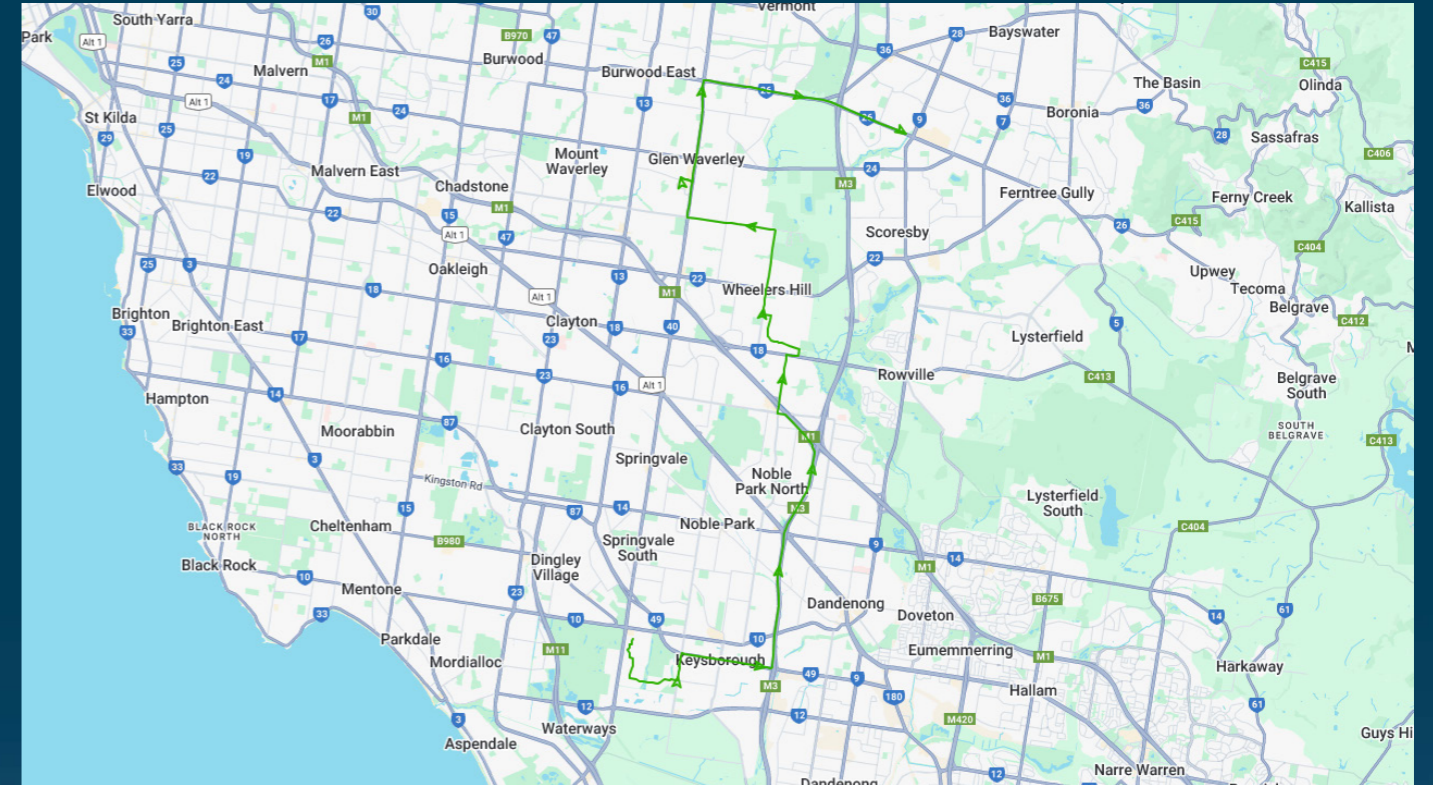

Haileybury College (Keysborough & Newlands Campuses)

Route: 2224 | Afternoon

Stop ID	Stop Name	Time	Stop ID	Stop Name	Time
44538	Haileybury College - Keysborough Campus	15:55			
46632	Haileybury College - Newlands Campus	15:55			
3067	Gladeswood Dr/Jacksons Rd	16:20			
3064	Wellington Rd/Jacksons Rd	16:22			
1474	Bruford Ave/Jells Rd	16:27			
9010	Ajax Dr/Jells Rd	16:28			
7678	Petronella Ave/Jells Rd	16:29			
7670	Heatherlea Dr/Jells Rd	16:29			
6999	Heysham Dr/Jells Rd	16:30			
6033	Strickland Dr/Jells Rd	16:31			
1945	Northam St/Waverley Rd	16:31			
976	Dominion Ct/Waverley Rd	16:32			
15822	Viewpoint Ave/Waverley Rd	16:34			
15820	Jordan Gr/Waverley Rd	16:35			
21015	Glen Waverley Station	16:38			
12508	High Street Rd/Springvale Rd	16:40			
12510	The Boulevard/Springvale Rd	16:41			
12511	Tolmie Way/Springvale Rd	16:42			
13673	Highbury Rd/Springvale Rd	16:42			
12513	Vision Dr/Springvale Rd	16:43			
8247	Springvale Rd/Burwood Hwy	16:44			
8249	Vermont South Tram Terminus	16:46			
8253	Morack Rd/Burwood Hwy	16:48			
8256	Cathies Lane/Burwood Hwy	16:51			
8258	Templeton St/Burwood Hwy	16:53			
8260	Old Stud Rd/Burwood Hwy	16:55			

Times listed are estimated times only, it is advised to arrive at your stop earlier than the listed time to avoid missing your bus.

You can also download the Ventura Tracker app to view real time bus locations of all services

Haileybury College (Keysborough & Newlands Campuses)

Route: 2224 | Afternoon

TURN DIRECTIONS

Via Scotch Ave, Cont Stanford Ave, Left Keylana Dr, Left Chapel Rd, Right Dandenong Bypass, Left Eastlink, Left Monash Fwy, Left Police Rd, Right Jacksons Rd, Right Wellington Rd, Left Garnett Rd, Left Whalley Dr, Cont Left Whalley Dr, Left Grandview Rd, Right Jells Rd, Left Waverley Rd, Right Springvale Rd, Left Railway Pde Nth, Left Glen Waverley Station Bus Interchange, Right Railway Pde Nth, Left Springvale Rd, Right Burwood Hwy to Old Stud Rd

To view our list of live tracked services, visit www.venturabus.com.au
Timetable Printed : 30 September 2024