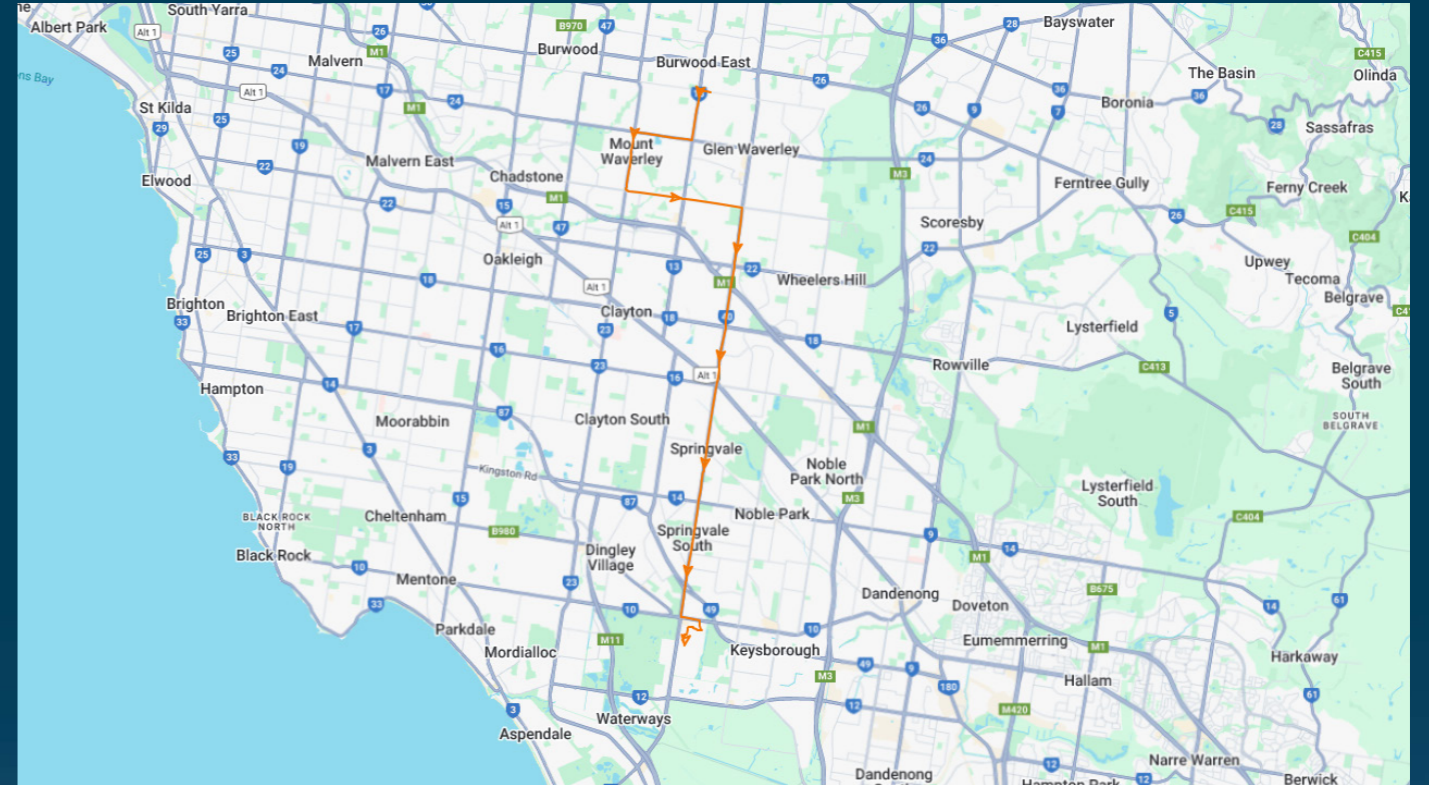

Haileybury College (Keysborough & Newlands Campuses)

Route: 2224 | Afternoon

TURN DIRECTIONS

Via Scotch Ave, Cont Stanford Ave, Left Keylana Dr, Left Chapel Rd, Right Dandenong Bypass, Left Eastlink, Left Monash Fwy, Left Police Rd, Right Jacksons Rd, Right Wellington Rd, Left Garnett Rd, Left Whalley Dr, Cont Left Whalley Dr, Left Grandview Rd, Right Jells Rd, Left Waverley Rd, Right Springvale Rd, Left Railway Pde Nth, Left Glen Waverley Station Bus Interchange, Right Railway Pde Nth, Left Springvale Rd, Right Burwood Hwy to Old Stud Rd

To view our list of live tracked services, visit www.venturabus.com.au
 Timetable Printed : 30 September 2024

Haileybury College (Keysborough & Newlands Campuses)

Route: 2225 | Morning

Stop ID	Stop Name	Time	Stop ID	Stop Name	Time
15810	Sevenoaks Rd/Highbury Rd	07:30			
15874	Cypress Ave/Blackburn Rd	07:31			
15876	Cherry St/Blackburn Rd	07:33			
12369	Inverell Ave/High Street Rd	07:34			
12372	Fleet St/High Street Rd	07:34			
9519	White St/Stephensons Rd	07:35			
6411	Charlton St/Stephensons Rd	07:37			
12706	Regent St/Waverley Rd	07:40			
11810	Scammell Cl/Waverley Rd	07:41			
11813	Stableford Ave/Waverley Rd	07:43			
20254	Ranfurlie Dr/Springvale Rd	07:47			
22327	Whites Lane/Springvale Rd	07:50			
22329	Brandon Park SC/Springvale Rd	07:51			
13677	Monash Dr/Springvale Rd	07:53			
2004	Kemp St/Springvale Rd	07:57			
2009	Springvale Station/Springvale Rd	07:59			
2015	Heatherton Rd/Springvale Rd	08:02			
44538	Haileybury College - Keysborough Campus	08:17			
46632	Haileybury College - Newlands Campus	08:20			

Haileybury College (Keysborough & Newlands Campuses)

Route: 2225 | Morning

TURN DIRECTIONS

Via Highbury Rd, Left Blackburn Rd, Right High St Rd, Left Stephenson St, Left Waverley Rd, Right Springvale Rd, Left Cheltenham Rd, Right Lake View Blvd, Left Edgewater Dr into Haileybury College