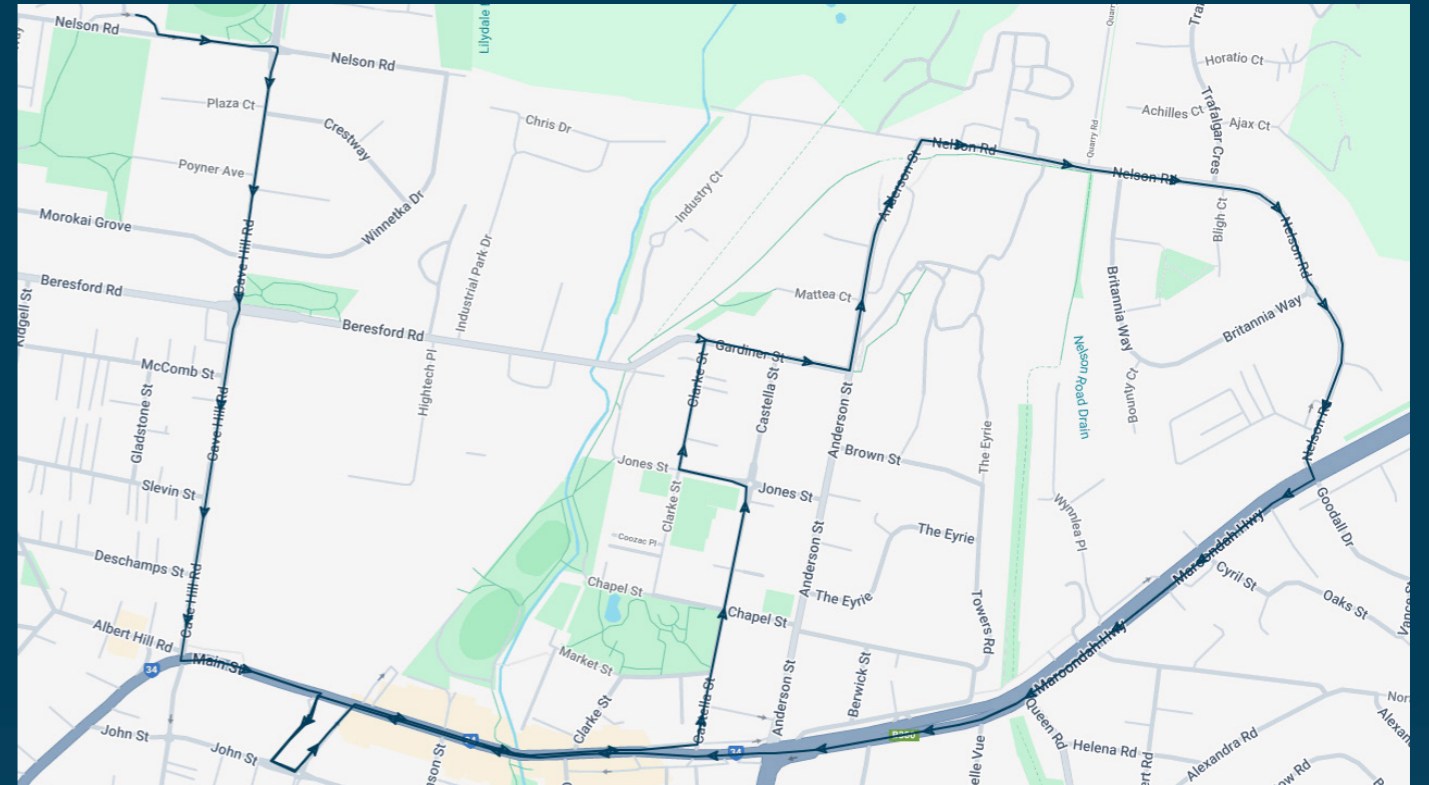

To view our list of live tracked services, visit www.venturabus.com.au

Timetable Printed : 30 September 2024

Times listed are estimated times only, it is advised to arrive at your stop earlier than the listed time to avoid missing your bus.

You can also download the Ventura Tracker app to view real time bus locations of all services

Lilydale Heights College

Route: 2656 | Afternoon

Stop ID	Stop Name	Time	Stop ID	Stop Name	Time
44540	Lilydale Heights College	15:15			
22140	Crestway/Cave Hill Rd	15:15			
22138	Willmette Ct/Cave Hill Rd	15:16			
22136	McComb St/Cave Hill Rd	15:17			
28197	Lilydale Station	15:20			
44545	St Patricks Primary School	15:25			
qnee	Quarry Rd/Nelson Rd	15:26			
trnee	Trafalgar Cres/Nelson Rd	15:27			
brnee	Britannia Way/Nelson Rd	15:28			
mane	Maroondah Hwy/Nelson Rd	15:29			
21287	Cyril St/Maroondah Hwy	15:30			
21288	North Rd/Maroondah Hwy	15:31			
22154	Lilydale Post Office/Maroondah Hwy	15:35			
28197	Lilydale Station	15:38			

Lilydale Heights College

Route: 2656 | Afternoon

TURN DIRECTIONS

Via Left Nelson Rd, Right Cave Hill Rd, Left Maroondah Hwy, Right William St West, Left John St, Left William St East to Lilydale Station, Right Maroondah Hwy, Left Castella St, Left Jones St, Right Clarke St, Right Gardner St, Left Anderson St, Right Nelson Rd, Right Maroondah Hwy, Left William St West, Left John St, Left William St East to Lilydale Station

To view our list of live tracked services, visit www.venturabus.com.au

Timetable Printed : 2 October 2024

Times listed are estimated times only, it is advised to arrive at your stop earlier than the listed time to avoid missing your bus.