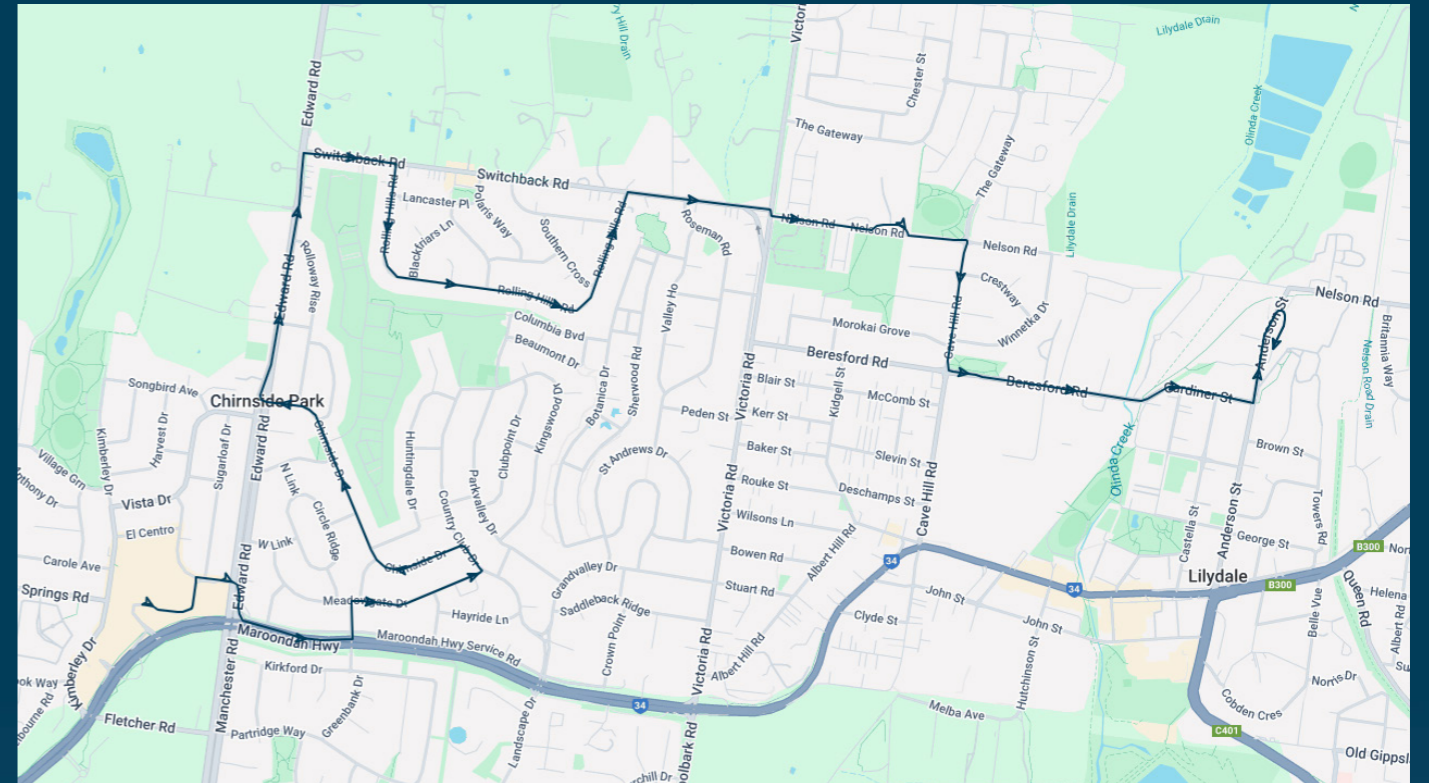

Lilydale Heights College

Route: 2593 | Afternoon

TURN DIRECTIONS

Via Left Anderson St, Right Gardiner St, Cont Beresford Rd, Right Victoria Rd, Right Nelson Rd, Left into Lilydale Heights College, Left Nelson Rd, Right Cave Hill Rd, Right Beresford Rd, Left Victoria Rd, Cont Mooroolbark Rd, Left Hull Rd, Right Carronvale Rd, Left Taylor Rd, Left Blackburn Rd, Left Summerhill Park Dr, Right Hull Rd, Right Edinburgh Rd, Right Beaulieu Ave, Left Hull Rd, Right Lakeview Dr to Hull Road Wetlands

You can also download the Ventura Tracker app to view real time bus locations of all services

Lilydale Heights College

Route: 2598 | Morning

Stop ID	Stop Name	Time	Stop ID	Stop Name	Time
21300	Chirnside Park SC - Bay 3	08:13			
15701	Chirnside Dr/Country Club Dr	08:18			
15702	The Wallaby Run/Chirnside Dr	08:20			
22150	Rolloway Rise/Edward Rd	08:23			
22148	Edward Rd/Switchback Rd	08:25			
44540	Lilydale Heights College	08:31			
22140	Crestway/Cave Hill Rd	08:32			
22138	Willmette Ct/Cave Hill Rd	08:33			
44541	Mt Lilydale Mercy College	08:39			

Times listed are estimated times only, it is advised to arrive at your stop earlier than the listed time to avoid missing your bus.

You can also download the Ventura Tracker app to view real time bus locations of all services

Lilydale Heights College

Route: 2598 | Morning

TURN DIRECTIONS

Via Right View Point Rd, Right Edwards Rd, Left Maroondah Hwy, Left Sheppards Ln, Right Meadowgate Dr, Left Country Club Dr, Left Chirnside Dr, Right Edward Rd, Right Switchback Rd, Right Rolling Hills Rd, Right Switchback Rd, Right Victoria Rd, Left Nelson Rd, Left into Lilydale Heights College, Left Nelson Rd, Right Cave Hill Rd, Left Beresford Rd, Cont Gardiner St, Left Anderson St, Right into Mt Lilydale Mercy College