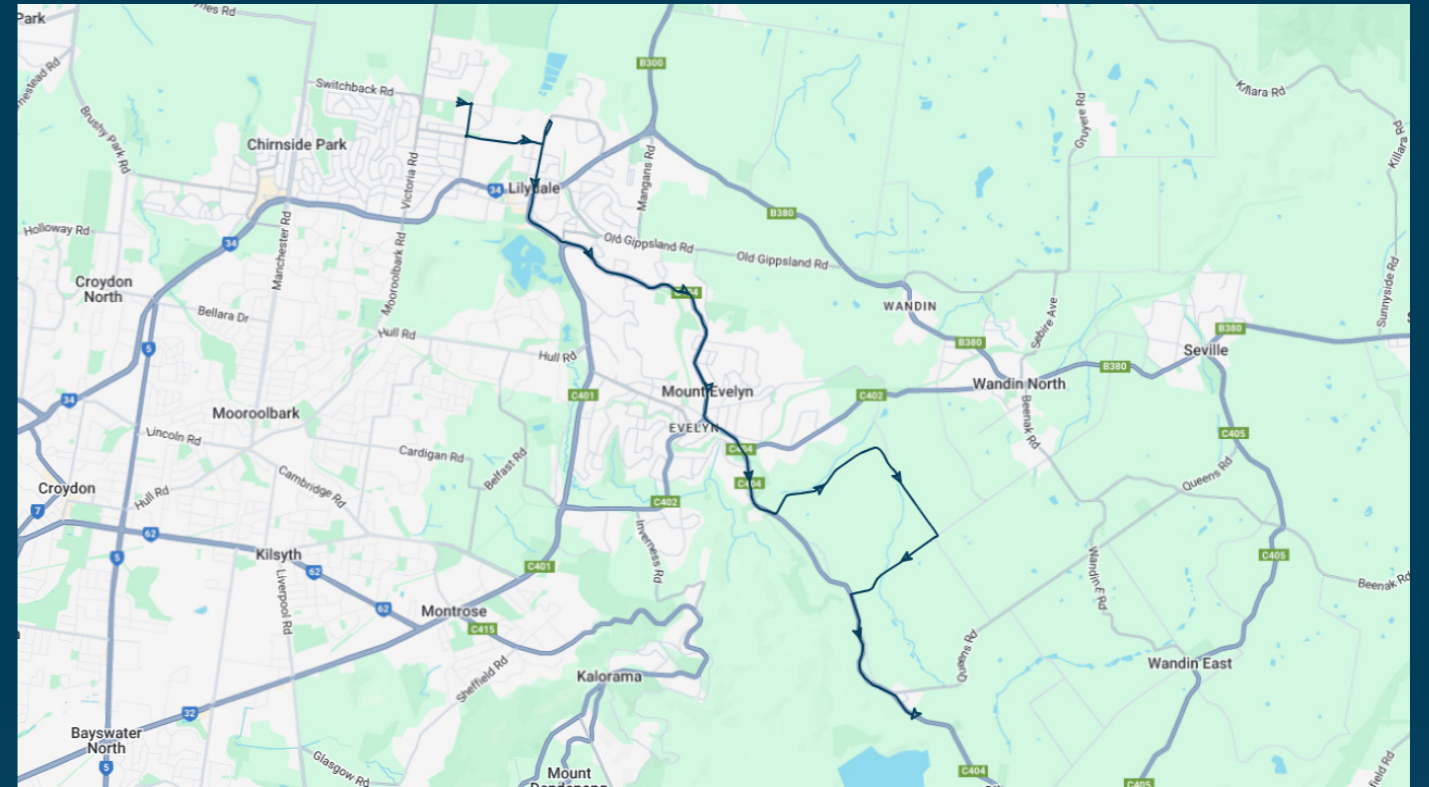

Lilydale Heights College

Route: 5224 (SBSC) | Afternoon

Stop ID	Stop Name	Time	Stop ID	Stop Name	Time
44540	Lilydale Heights College	15:10			
44541	Mt Lilydale Mercy College	15:25			
22040	Fernhill Rd/Hereford Rd	15:35			
22044	Birmingham Rd/Hereford Rd	15:35			
14547	Joy Ave/Monbulk Rd	15:37			
14548	Mt Evelyn PS - Clegg Rd/Monbulk Rd	15:37			
14549	Ormeau Rd/Monbulk Rd	15:37			
	Opp 40 McKillop Rd	15:39			
	Hunter Rd/McKillop Rd	15:40			
	Berry Ln/Hunter Rd	15:40			
14552	Hunter Rd/Monbulk Rd	15:40			
14553	Rhonda Rd/Monbulk Rd	15:40			
14554	Henderson Hill Rd/Monbulk Rd	15:40			
14555	Queens Rd/Monbulk Rd	15:41			
	Silvan CFA/Stonyford Rd	15:50			

Lilydale Heights College

Route: 5224 (SBSC) | Afternoon

TURN DIRECTIONS

Via Left Nelson Rd, Right Cave Hill Rd, Left Beresford Rd, Cont Gardiner St, Left Anderson St, Right into Mt Lilydale Mercy College, Left Anderson St, Cont Swansea Rd, Left Hereford Rd, Left Monbulk Rd, Left McKillop Rd, Right Hunter Rd, Left Monbulk Rd, Right Stonyford Rd to Silvan CFA