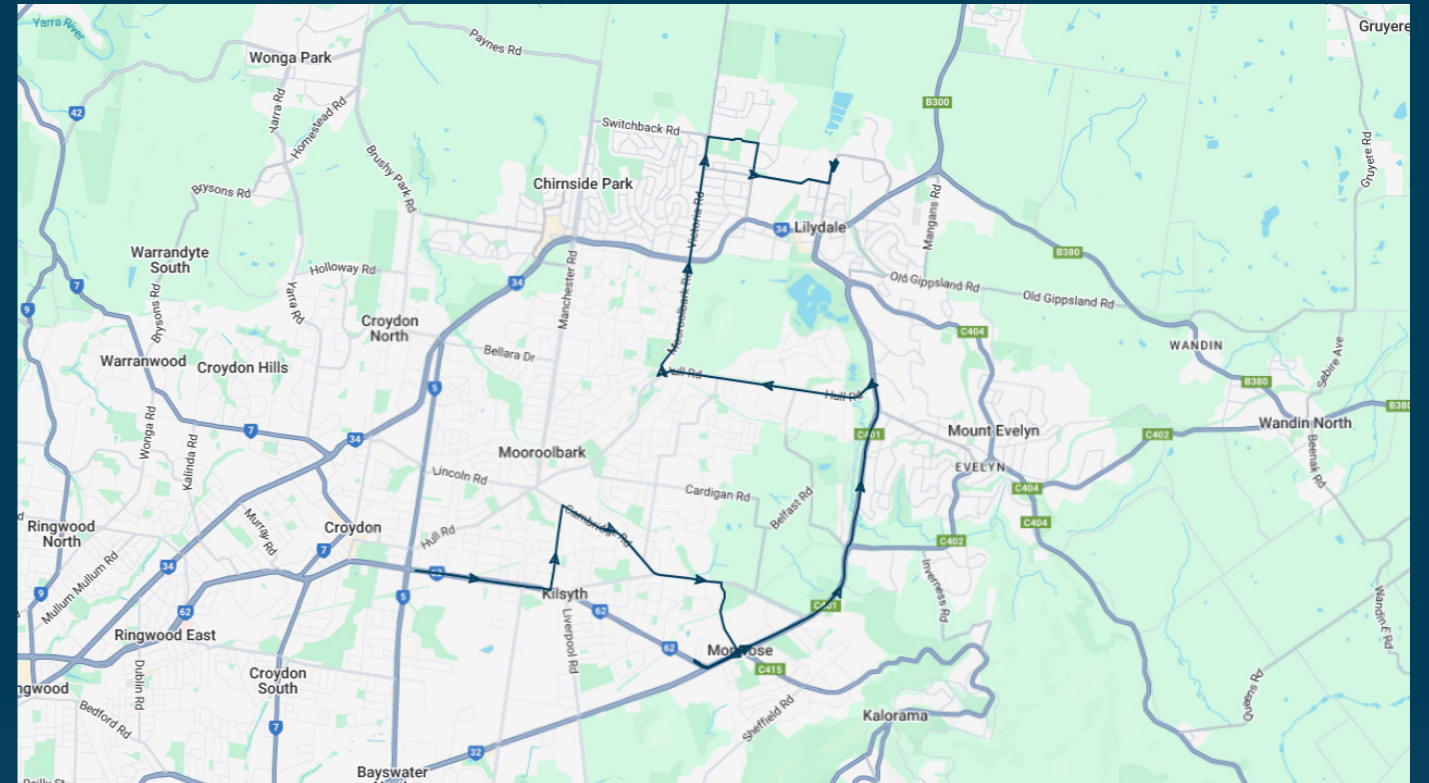

Times listed are estimated times only, it is advised to arrive at your stop earlier than the listed time to avoid missing your bus.

You can also download the Ventura Tracker app to view real time bus locations of all services

Lilydale Heights College

Route: 3400 | Morning

TURN DIRECTIONS

Via Mt Dandenong Rd, Left Hawthory Rd, Right Cambridge Rd, Right Montrose Rd, Right Mt Dandenong Road, Cont Right Mt Dandenong Rd, U-turn into service road at Smithacres Rd, Left Mt Dandenong Road, Veer left Mt Dandenong Road, Cont Leith Rd, Cont Swansea Rd, Left Hull Rd, Right Mooroolbark Rd, Cont Victoria Rd, Right Nelson Rd, Left into Lilydale Heights College, Left Nelson Rd, Right Cave Hill Rd, Left Beresford Rd, Cont Gardiner St, Left Anderson St, Right into Mt Lilydale Mercy College

To view our list of live tracked services, visit www.venturabus.com.au

Timetable Printed : 30 September 2024