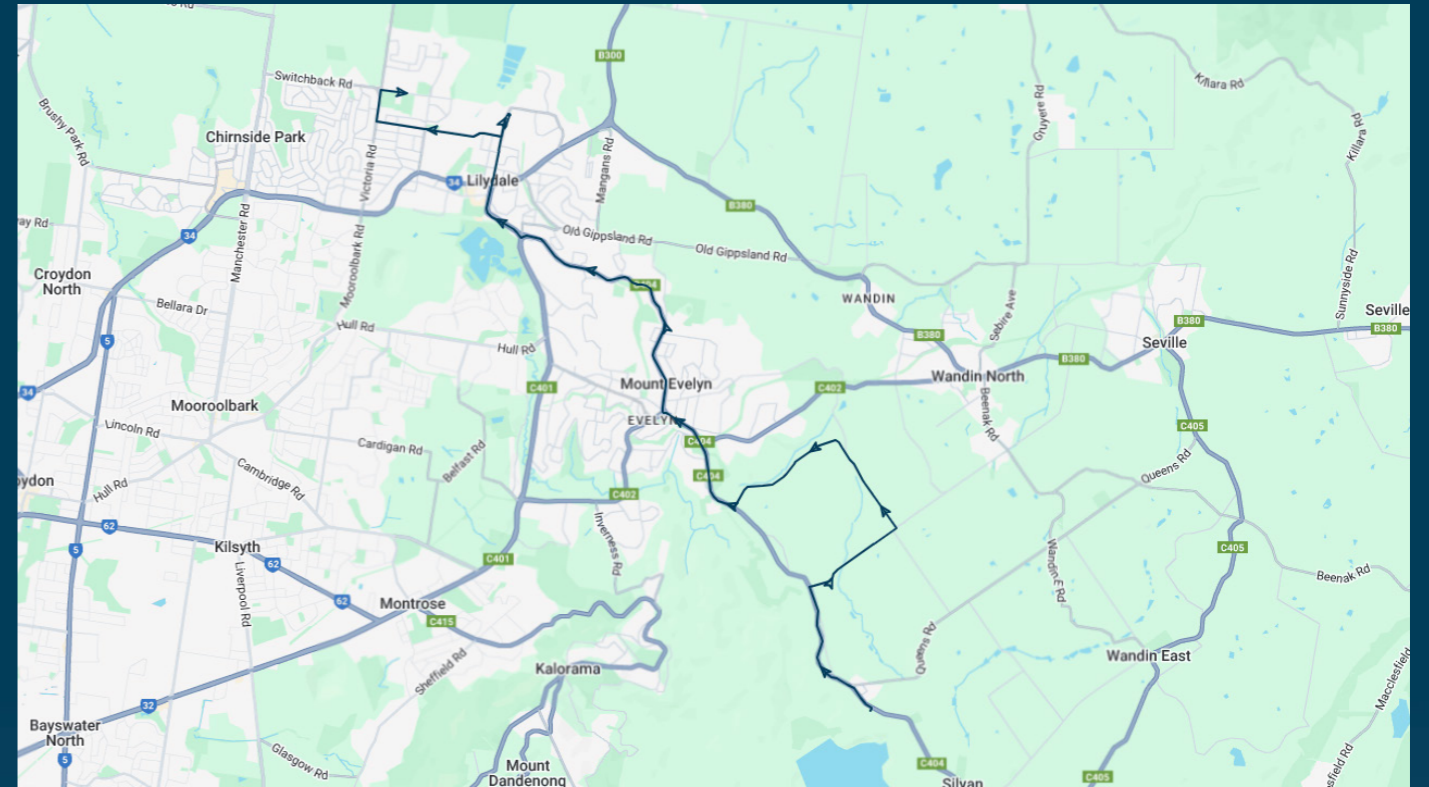

To view our list of live tracked services, visit www.venturabus.com.au

Timetable Printed : 30 September 2024

Lilydale Heights College

Route: 5224 (SBSC) | Morning

Stop ID	Stop Name	Time	Stop ID	Stop Name	Time
	Silvan CFA/Stonyford Rd	07:55			
14681	Henderson Hill Ave/Monbulk Rd	07:55			
14682	Rhonda Rd/Monbulk Rd	07:55			
14683	Hunter Rd/Monbulk Rd	07:56			
	Berry Rd/Hunter Rd	07:56			
	Hunter Rd/McKillop Rd	07:57			
	48 McKillop Rd	07:57			
23383	Oasis Camp/Monbulk Rd	07:58			
14686	Aqueduct Ave/Monbulk Rd	07:58			
14687	Joy Ave/Monbulk Rd	07:59			
14587	Birmingham Rd/Hereford Rd	08:05			
	Fernhill Rd/Hereford Rd	08:05			
44541	Mt Lilydale Mercy College	08:10			
44540	Lilydale Heights College	08:15			

Lilydale Heights College

Route: 5224 (SBSC) | Morning

TURN DIRECTIONS

Via Left Monbulk Rd, Right Hunter Rd, Left McKillop Rd, Right Monbulk Rd, Right Hereford Rd, Right Swansea Rd, Cont Anderson St, Right into Mt Lilydale Mercy College, Left Anderson St, Right Gardiner St, Cont Beresford St, Right Victoria Rd, Right Nelson Rd, Left into Lilydale Heights College