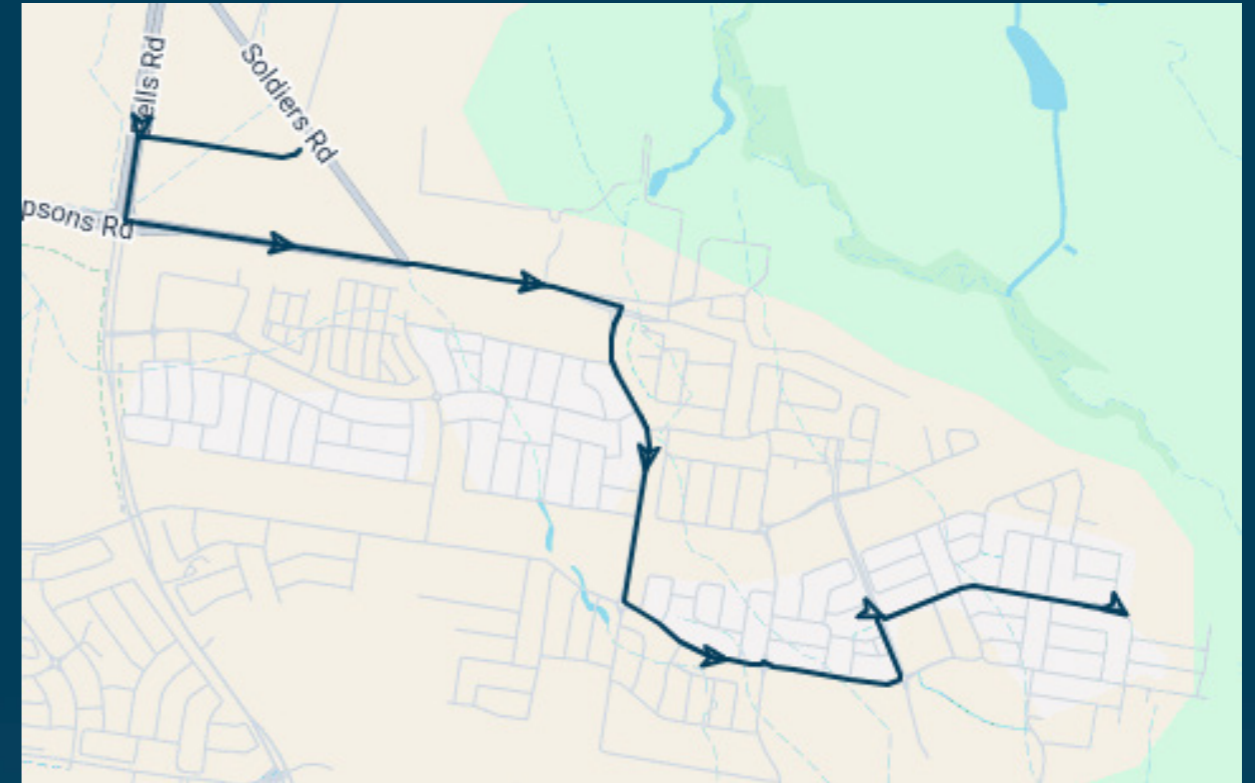

Wulerrp Secondary College

Route: 5116 | Morning

TURN DIRECTIONS

Via Burnbank Ave, u-turn at Generation Dr roundabout, Left Alexander Blvd, Right O'Connor Ave, Right Smiths Ln, Left Thompsons Rd, Right Bells Rd, Left Viewbright Rd, u-turn at Como Pde roundabout, Right Bells Rd, Veer Left Soldiers Rd, Right Rivella Dr to Wulerrp Secondary College

To view our list of live tracked services, visit www.venturabus.com.au
 Timetable Printed : 23 April 2025

Times listed are estimated times only, it is advised to arrive at your stop earlier than the listed time to avoid missing your bus.
 You can also download the Ventura Tracker app to view real time bus locations of all services

Wulerrp Secondary College

Route: 5116 | Afternoon

Stop ID	Stop Name	Time	Stop ID	Stop Name	Time
28888	Wulerrp Sec Col/Rivella Dr	15:15			
28878	Parkrise Blvd/Smiths Ln	15:27			
28880	O'Connor Ave/Smiths Ln	15:29			
28968	Manton Rd	15:29			
28882	Alexander Blvd/Burnbank Pde	15:32			
28970	Lacey Park	15:32			
28884	Homely Ave/Burnbank Pde	15:35			

Wulerrp Secondary College

Route: 5116 | Afternoon

TURN DIRECTIONS

Via Rivella Dr, Left Bells Rd, Left Thompsons Rd, Right Smiths Ln, Left O'Connor Ave, Left Alexander Blvd, Right Burnbank Pde to Homely Ave