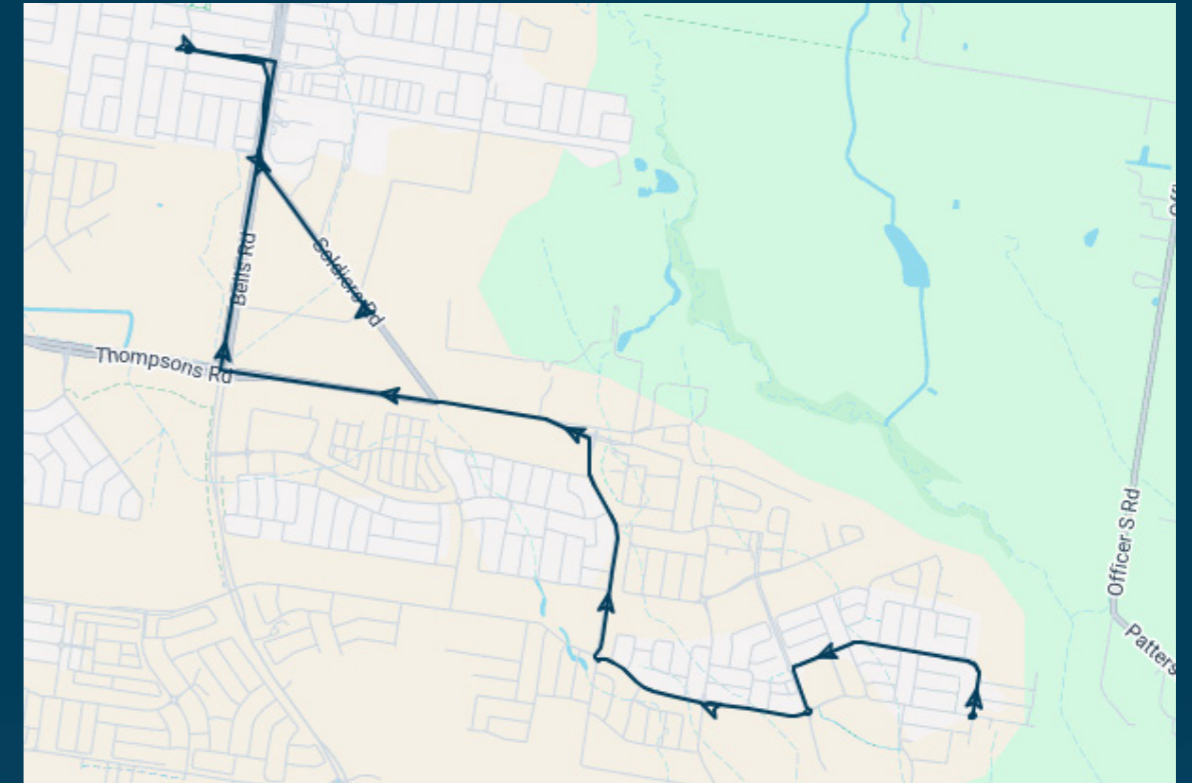

Wulerrp Secondary College

Route: 5116 | Morning

Stop ID	Stop Name	Time	Stop ID	Stop Name	Time
28884	Homely Ave/Burnbank Pde	08:15			
28969	Lacey Park	08:15			
28883	Alexander Blvd/Burbank Pde	08:18			
28967	Manton Rd	08:18			
28881	Clara Dr/Smiths Ln	08:21			
28879	St Germain Blvd/Smiths Ln	08:23			
28888	Wulerrp Secondary College/Rivella Dr	08:35			

Wulerrp Secondary College

Route: 5116 | Morning

TURN DIRECTIONS

Via Burnbank Ave, u-turn at Generation Dr roundabout, Left Alexander Blvd, Right O'Connor Ave, Right Smiths Ln, Left Thompsons Rd, Right Bells Rd, Left Viewbright Rd, u-turn at Como Pde roundabout, Right Bells Rd, Veer Left Soldiers Rd, Right Rivella Dr to Wulerrp Secondary College

Wulerrp Secondary College

Route: 5116 | Afternoon

Stop ID	Stop Name	Time	Stop ID	Stop Name	Time
28888	Wulerrp Sec Col/Rivella Dr	15:15			
28878	Parkrise Blvd/Smiths Ln	15:27			
28880	O'Connor Ave/Smiths Ln	15:29			
28968	Manton Rd	15:29			
28882	Alexander Blvd/Burnbank Pde	15:32			
28970	Lacey Park	15:32			
28884	Homely Ave/Burnbank Pde	15:35			

Wulerrp Secondary College

Route: 5116 | Afternoon

TURN DIRECTIONS

Via Rivella Dr, Left Bells Rd, Left Thompsons Rd, Right Smiths Ln, Left O'Connor Ave, Left Alexander Blvd, Right Burnbank Pde to Homely Ave