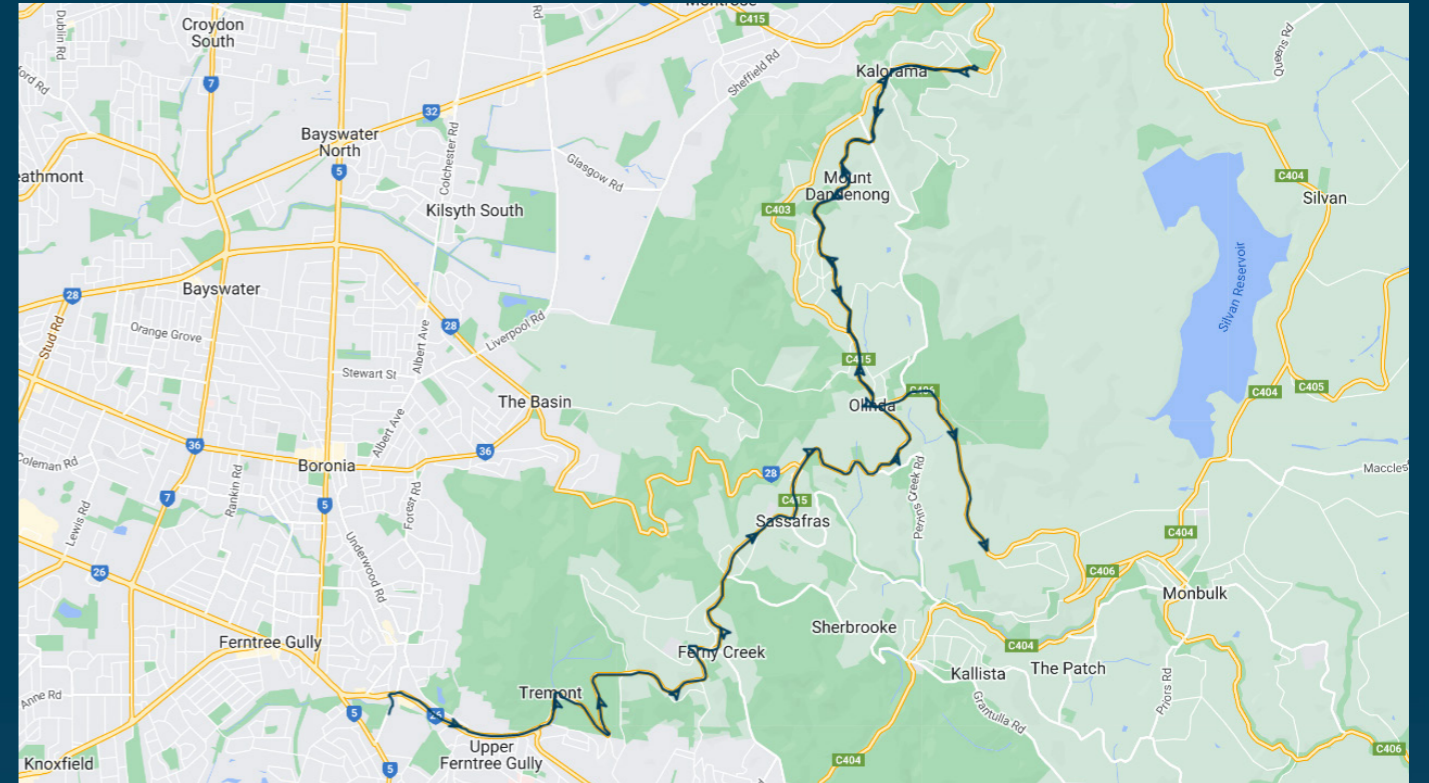

St Joseph's College

Route: 5111 (SBSC) | Afternoon

Stop ID	Stop Name	Time	Stop ID	Stop Name	Time
12887	St Joseph's College	15:25			
13821	Olivette Ave/Tourist Rd	15:31			
13820	Churchill Dr/Tourist Rd	15:32			
12554	Tourist Rd/Old Main Rd	15:35			
13816	Seaview Ave/Tourist Rd	15:36			
12576	Sherbrooke Rd/Tourist Rd	15:37			
12572	The Crescent/Tourist Rd	15:39			
12571	Prince St/Tourist Rd	15:40			
22496	485 Mt Dandenong Tourist Rd	15:43			
	Olinda CFA/Tourist Rd	15:44			
8912	Ridge Rd/Tourist Rd	15:46			
8913	Toorak Rd/Tourist Rd	15:47			
8915	St Clares Church/Tourist Rd	15:51			
8922	Kalorama Five Ways/Tourist Rd	15:53			
	Kalarama Memorial Reserve	15:55			
45200	Hacketts Rd/Olinda-Mon. Rd	16:09			

St Joseph's College

Route: 5111 (SBSC) | Afternoon