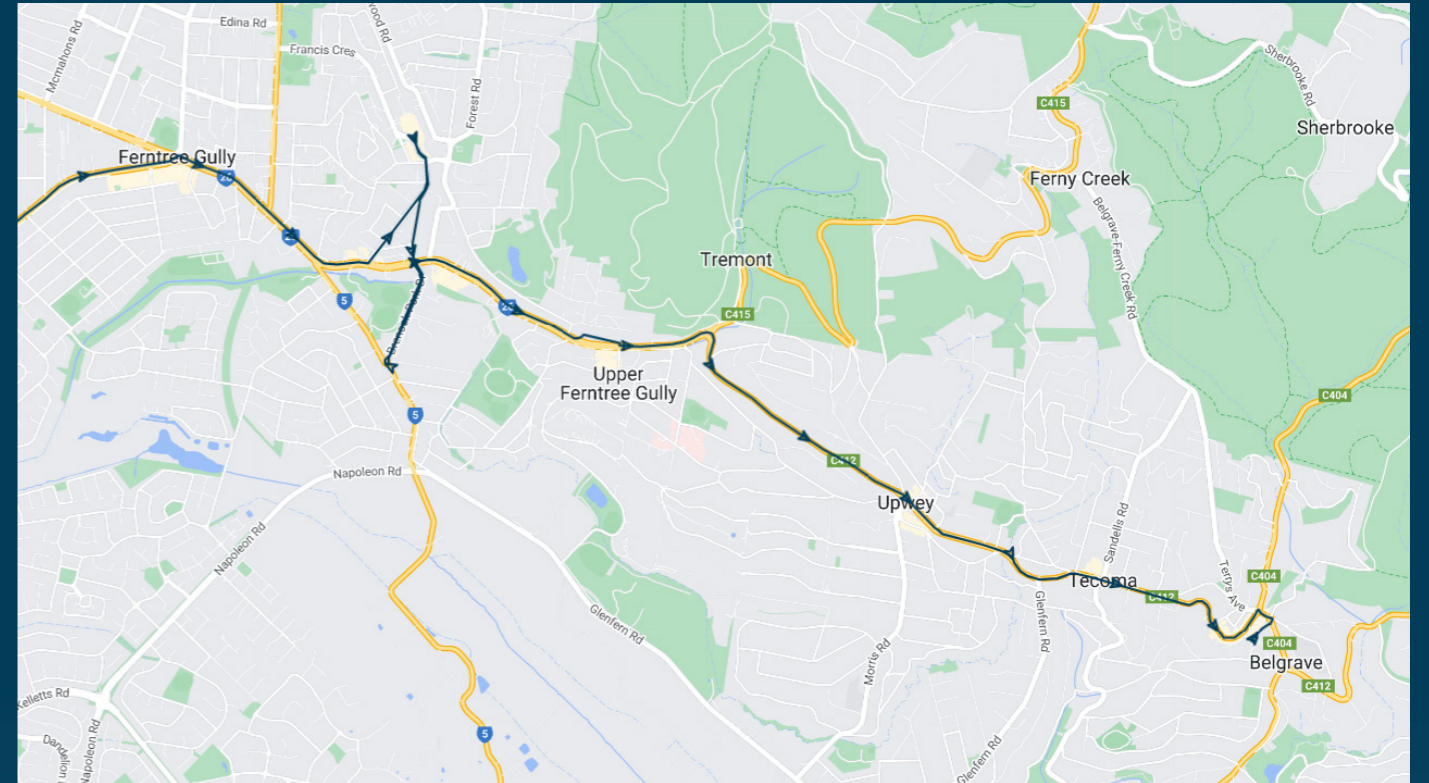

Times listed are estimated times only, it is advised to arrive at your stop earlier than the listed time to avoid missing your bus.

You can also download the Ventura Tracker app to view real time bus locations of all services

St Joseph's College

Route: 5012 | Afternoon

TURN DIRECTIONS

Via Brenock Park Drive, right Burwood Highway, right Belgrave-Gembrook Road, right McBride Street

To view our list of live tracked services, visit www.venturabus.com.au
 Timetable Printed : 24 April 2025

St Joseph's College

Route: 693 | Afternoon

Stop ID	Stop Name	Time	Stop ID	Stop Name	Time
44512	St Joseph's College	15:22			
8277	Forest Rd/Burwood Hwy	15:22			
8278	Acacia Rd/Burwood Hwy	15:24			
8279	Hilltop Rd/Burwood Hwy	15:25			
18862	Up. Ferntree Gully Rail Stn	15:26			
22883	Ferny Creek Ave/Burwood Hwy	15:27			
14639	Upwey Railway Station/Burwood Hwy	15:32			
14408	Chosen Ave/Burwood Hwy	15:33			
14407	Sophia Gr/Monbulk Rd	15:34			
14382	Rocksleigh Ave/Monbulk Rd	15:35			
14363	Belgrave Village/Burwood Hwy	15:37			
19580	Belgrave Station - Bay 4	15:39			

St Joseph's College

Route: 693 | Afternoon

TURN DIRECTIONS

Via Brenock Park Dr, right Burwood Hwy, right Belgrave-Gembrook Rd to Belgrave Station

To view our list of live tracked services, visit www.venturabus.com.au
 Timetable Printed : 24 April 2025