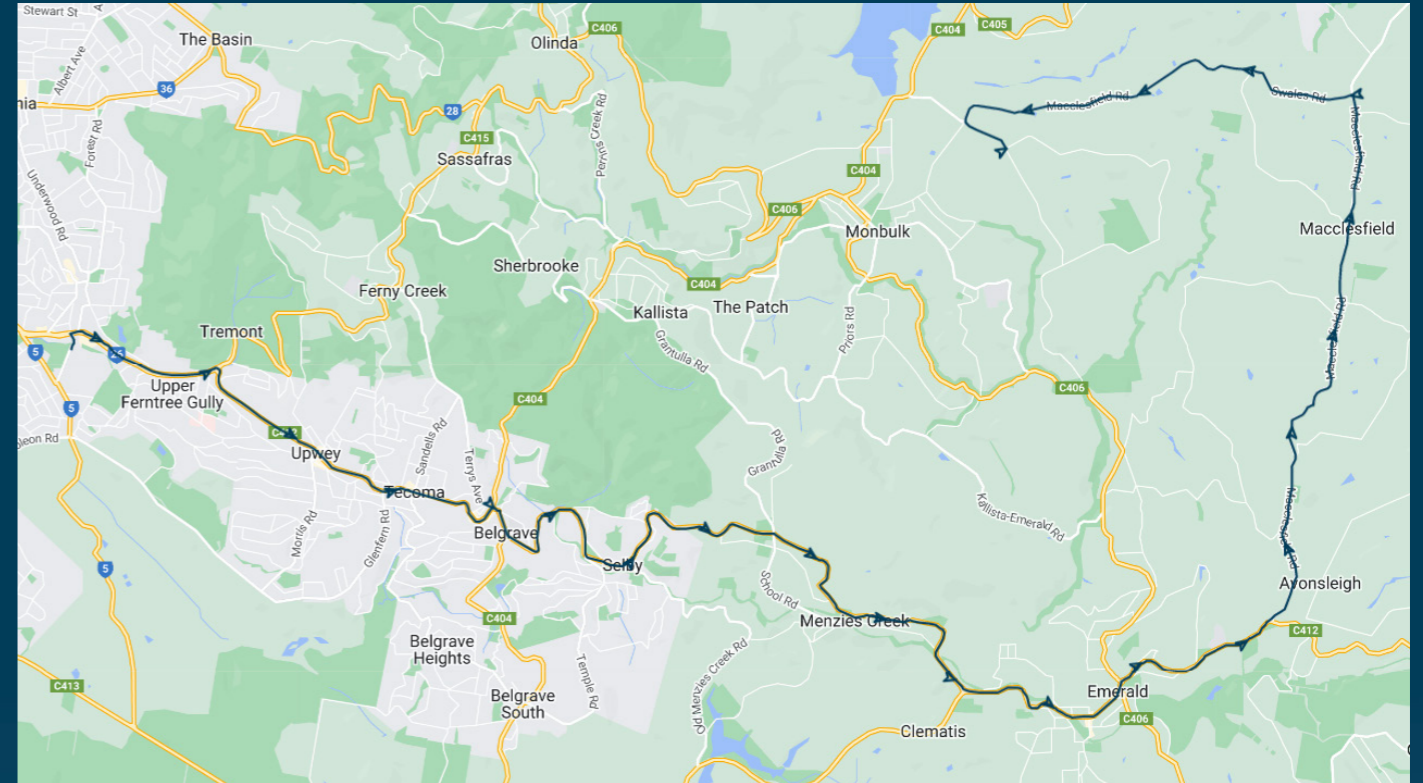

You can also download the Ventura Tracker app to view real time bus locations of all services

St Joseph's College

Route: 5109 (SBSC) | Afternoon

Stop ID	Stop Name	Time	Stop ID	Stop Name	Time
12887	St Joseph's College	15:25			
14639	Upwey Railway Station/Burwood Hwy	15:31			
14407	Sophia Gr/Burwood Hwy	15:33			
44469	Mater Christi Col/Bel.-Gem. Rd	15:37			
13851	Charles St/Bel.-Gem. Rd	15:42			
13842	Pinnocks Rd/Bel.-Gem. Rd	15:52			
13837	Lawsons Rd/Bel.-Gem. Rd	15:56			
	Macclesfield Primary School	16:02			
	Kirkpatricks Rd/Macclesfield Rd	16:05			
	Stranges Rd/Macclesfield Rd	16:06			
	Elliot Rd/Swales Rd	16:07			
	Kirkpatricks Rd/Swales Rd	16:13			
44547	Old Emerald Rd/Coulson Rd	16:16			

St Joseph's College

Route: 5109 (SBSC) | Afternoon

TURN DIRECTIONS

Via Brenock Park Dr, right Burwood Hwy, right continue Burwood Hwy, right Belgrave-Gembrook Rd, right continue Belgrave-Gembrook Rd, right continue Belgrave-Gembrook Rd, Into Main St Emerald, Into Belgrave-Gembrook Rd, left Macclesfield Rd, left Swales Rd, Into Macclesfield Rd, left Old Emerald Rd, left Coulson Rd

You can also download the Ventura Tracker app to view real time bus locations of all services

St Joseph's College

Route: 5111 (SBSC) | Morning

Stop ID	Stop Name	Time	Stop ID	Stop Name	Time
45205	Hacketts Rd/Olinda-Mon. Rd	07:40			
	Kalorama Memorial Reserve	07:50			
9814	Faringdon Rd/Tourist Rd	07:51			
9813	Kalorama Five Ways/Tourist Rd	07:53			
9804	Giddens Ln/Tourist Rd	07:58			
9802	Dandenong Hotel/Tourist Rd	08:00			
9801	Parsons Ln/Monash Ave	08:01			
42292	Perrins Creek Rd/Tourist Rd	08:03			
12099	Prince St/Tourist Rd	08:05			
12100	The Crescent/Tourist Rd	08:07			
12548	Sherbrooke Rd/Tourist Rd	08:11			
12553	Seaview Ave/Tourist Rd	08:14			
12554	Tourist Rd/Old Main Rd	08:16			
12558	Churchill Dr/Tourist Rd	18:17			
12559	Devil's Elbow/Tourist Rd	08:20			
44512	St Joseph's College	08:25			