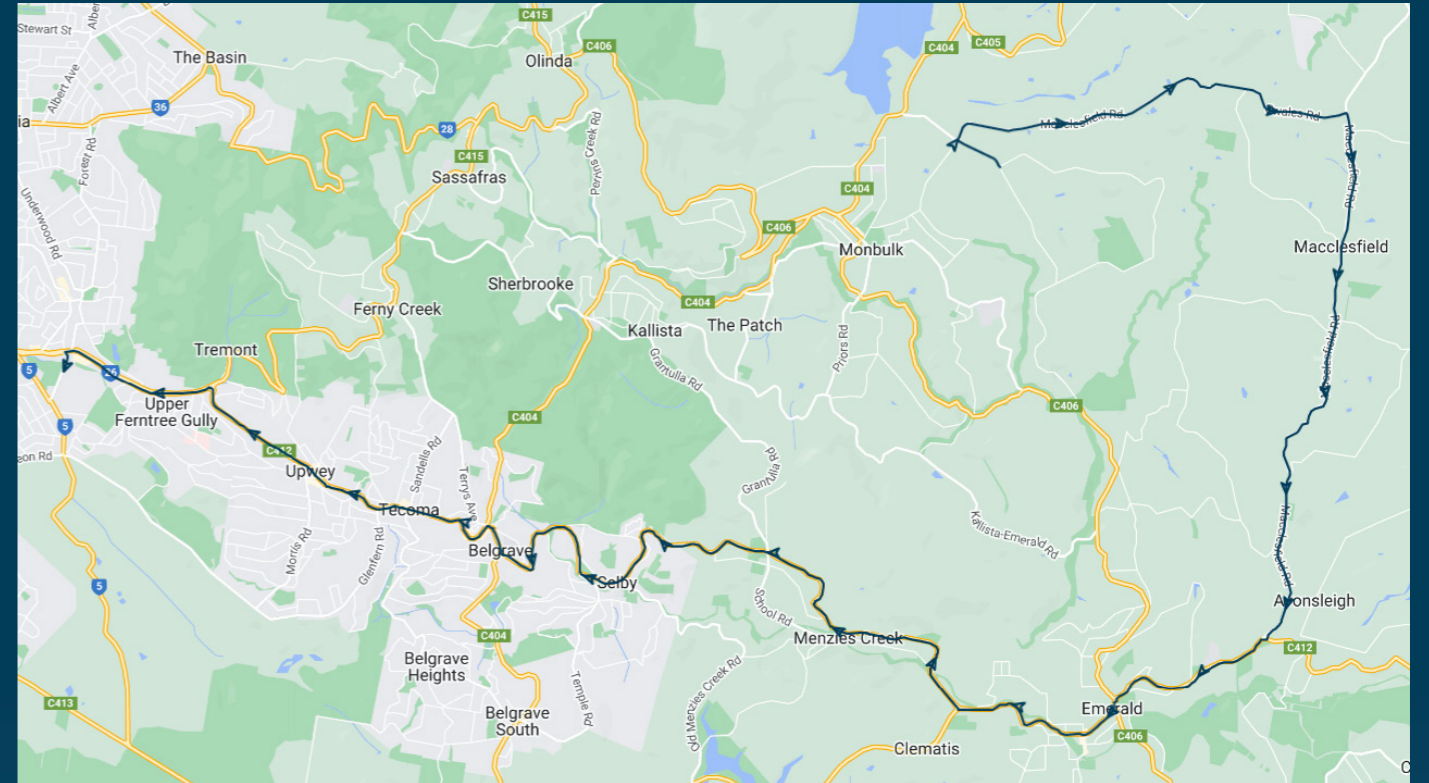

St Joseph's College

Route: 693 | Afternoon

TURN DIRECTIONS

Via Brenock Park Dr, right Burwood Hwy, right Belgrave-Gembrook Rd to Belgrave Station

To view our list of live tracked services, visit www.venturabus.com.au
 Timetable Printed : 24 April 2025

Times listed are estimated times only, it is advised to arrive at your stop earlier than the listed time to avoid missing your bus.

You can also download the Ventura Tracker app to view real time bus locations of all services

St Joseph's College

Route: 5109 (SBSC) | Morning

Stop ID	Stop Name	Time	Stop ID	Stop Name	Time
44547	Old Emerald Rd/Coulson Rd	07:36			
	Kirkpatrick Rd/Swales Rd	07:43			
	Stranges Rd/Macclesfield Rd	07:48			
	Katrina Ln/Macclefield Rd	07:48			
	Macclesfield Primary School	07:50			
13954	Lawsons Rd/Bel.-Gem. Rd	07:56			
13958	Eme.-Mem. Ave/Bel.-Gem. Rd	08:00			
13968	Selby - Charles St/Bel.-Gem. Rd	08:02			
	Mater Christi Col/Bel.-Gem. Rd	08:15			
11144	Darling Ave/Burwood Hwy	08:19			
	Sophie Gr/Burwood Hwy	08:21			
44512	St Josephs Regional College	08:27			

St Joseph's College

Route: 5109 (SBSC) | Morning

TURN DIRECTIONS

Via Old Emerald Rd, right Macclesfield Rd, Into Swales Rd, right Macclesfield Rd, right Belgrave-Gembrook Rd, left Main St, Into Belgrave-Gembrook Rd, left Burwood Hwy, left continue Burwood Hwy, left Brenock Park Dr to St Joseph's College