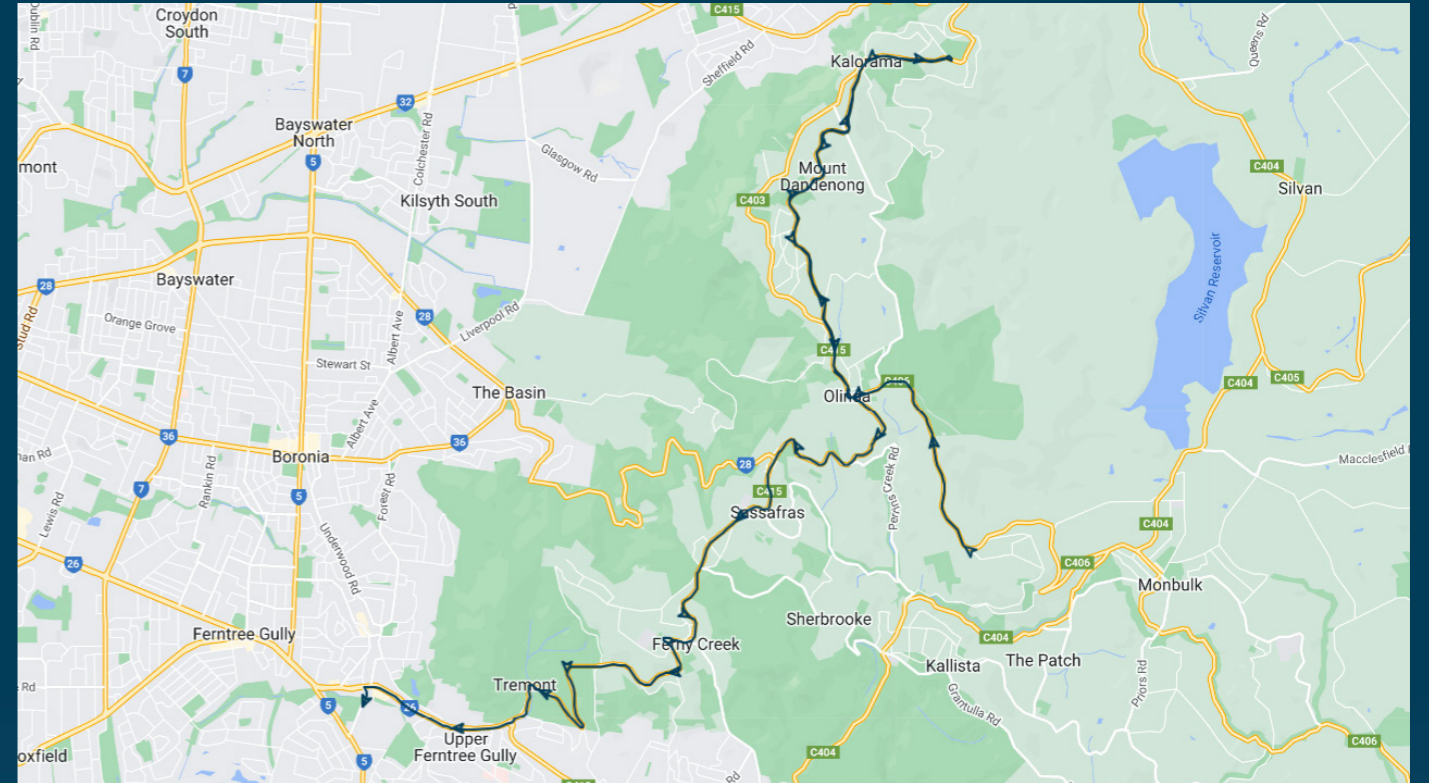

You can also download the Ventura Tracker app to view real time bus locations of all services

St Joseph's College

Route: 5111 (SBSC) | Morning

Stop ID	Stop Name	Time	Stop ID	Stop Name	Time
45205	Hacketts Rd/Olinda-Mon. Rd	07:40			
	Kalorama Memorial Reserve	07:50			
9814	Faringdon Rd/Tourist Rd	07:51			
9813	Kalorama Five Ways/Tourist Rd	07:53			
9804	Giddens Ln/Tourist Rd	07:58			
9802	Dandenong Hotel/Tourist Rd	08:00			
9801	Parsons Ln/Monash Ave	08:01			
42292	Perrins Creek Rd/Tourist Rd	08:03			
12099	Prince St/Tourist Rd	08:05			
12100	The Crescent/Tourist Rd	08:07			
12548	Sherbrooke Rd/Tourist Rd	08:11			
12553	Seaview Ave/Tourist Rd	08:14			
12554	Tourist Rd/Old Main Rd	08:16			
12558	Churchill Dr/Tourist Rd	18:17			
12559	Devil's Elbow/Tourist Rd	08:20			
44512	St Joseph's College	08:25			

St Joseph's College

Route: 5111 (SBSC) | Morning

TURN DIRECTIONS

Via Olinda-Monbulk Rd, right Mount Dandenong Tourist Rd, right into Kalorama Memorial Reserve car park, right Mount Dandenong Tourist Rd, right Old Main Rd (Ferry Creek), right Mount Dandenong Tourist Rd, left Burwood Hwy, right Brenock Park Dr to St Joseph's College