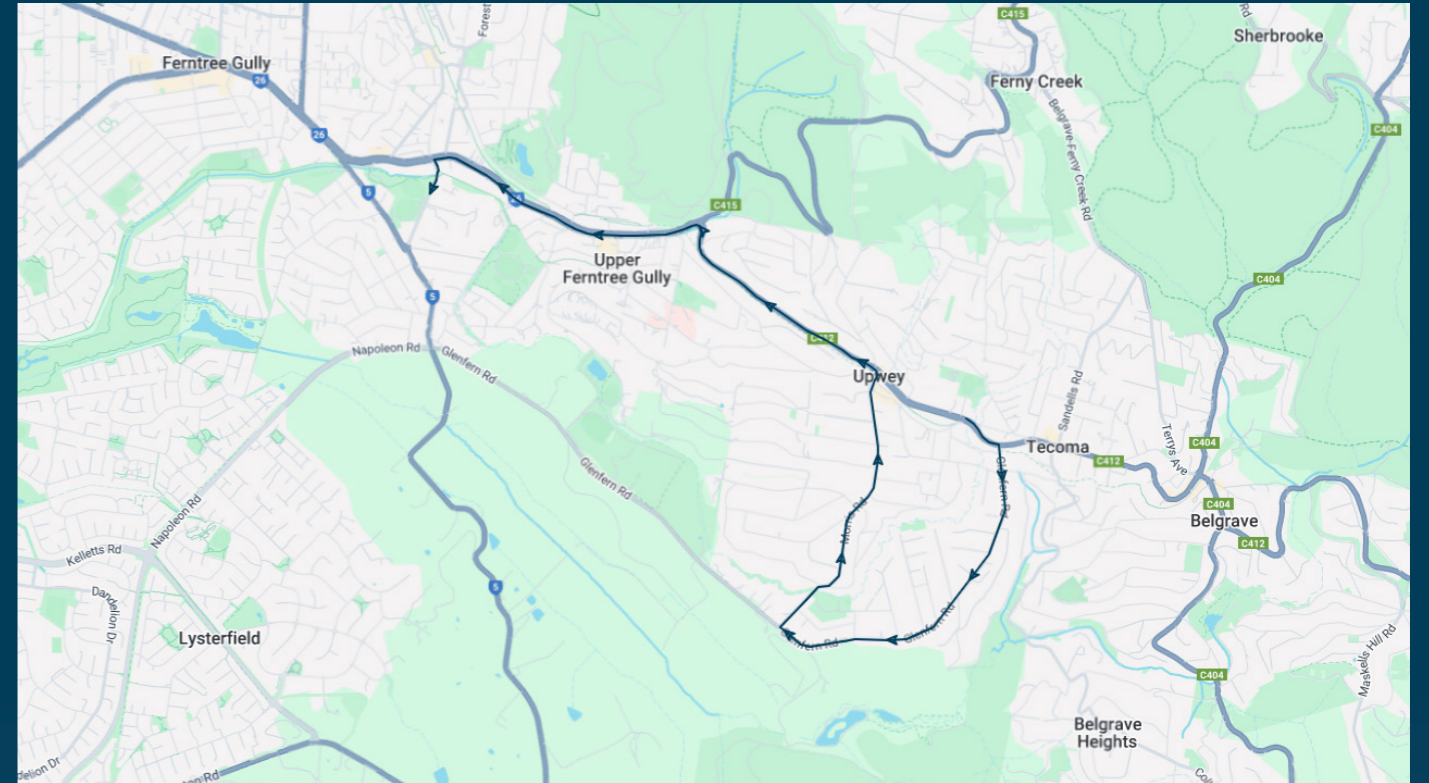

St Joseph's College

Route: 5104 | Morning

Stop ID	Stop Name	Time	Stop ID	Stop Name	Time
14408	Chosen Ave/Burwood Hwy	08:15			
49367	Dan. Ranges CC/Morris Rd	08:19			
46556	Upwey South PS/Morris Rd	08:20			
11147	Upwey CFA/Morris Rd	08:21			
11148	Ferny Creek Ave/Burwood Hwy	08:25			
22882	Upper Ferntree Gully Stn	08:26			
8722	Forest Oak Dr/Burwood Hwy	08:27			
8721	Ferntree Gully Hotel/Burwood Hwy	08:28			
44647	Burwood Hwy/Brenock Park Dr	08:29			
44512	St Josephs College	08:30			

St Joseph's College

Route: 5104 | Morning

TURN DIRECTIONS

Via Burwood Hwy, right Glenfern Rd, right Morris Rd, left Burwood Hwy, left Brenock Park Dr to St Joseph's College

To view our list of live tracked services, visit www.venturabus.com.au
 Timetable Printed : 24 April 2025

Times listed are estimated times only, it is advised to arrive at your stop earlier than the listed time to avoid missing your bus.

You can also download the Ventura Tracker app to view real time bus locations of all services