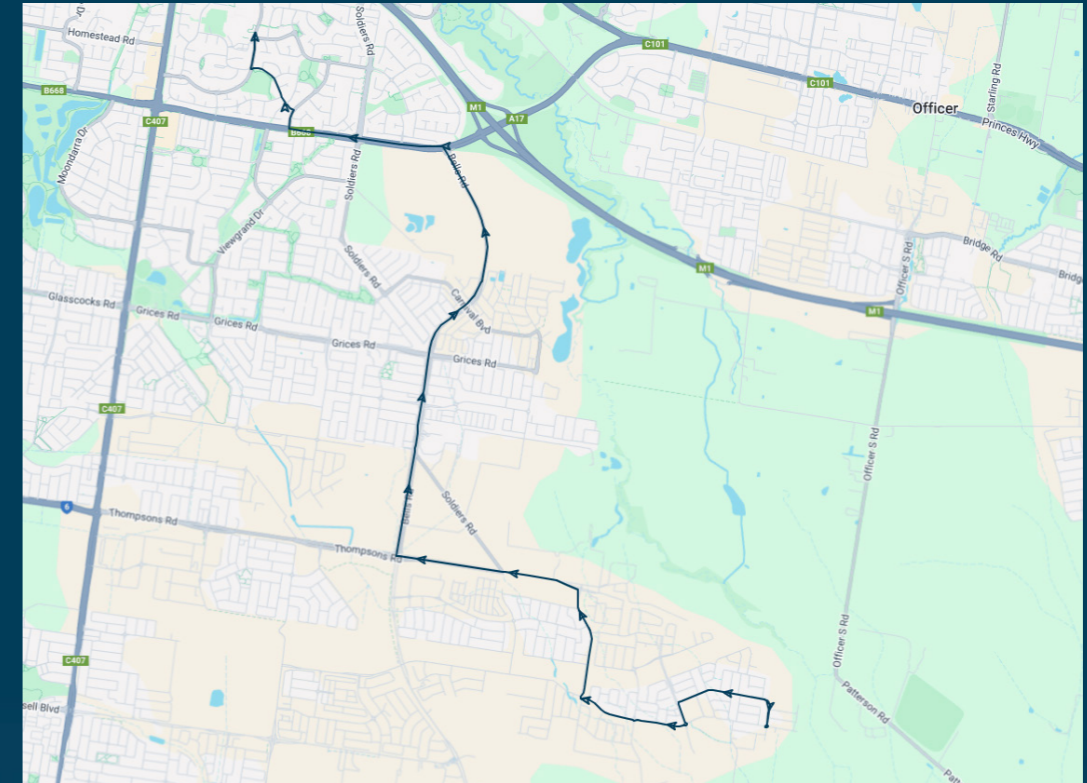

Kambrya College

Route: 5117 | Afternoon

Stop ID	Stop Name	Time	Stop ID	Stop Name	Time
45598	Kambrya College/Bemersyde Dr	15:00			
27956	Grices Rd/Soldiers Road	15:08			
28878	Parkrise Blvd/Smiths Ln	15:22			
28880	O'Connor Ave/Smiths Ln	15:24			
28968	Manton Rd	15:25			
28882	Alexander Blvd/Burnbank Pde	15:27			
28970	Lacey Park	15:27			
28884	Homely Ave/Burnbank Pde	15:30			

Kambrya College

Route: 5117 | Afternoon