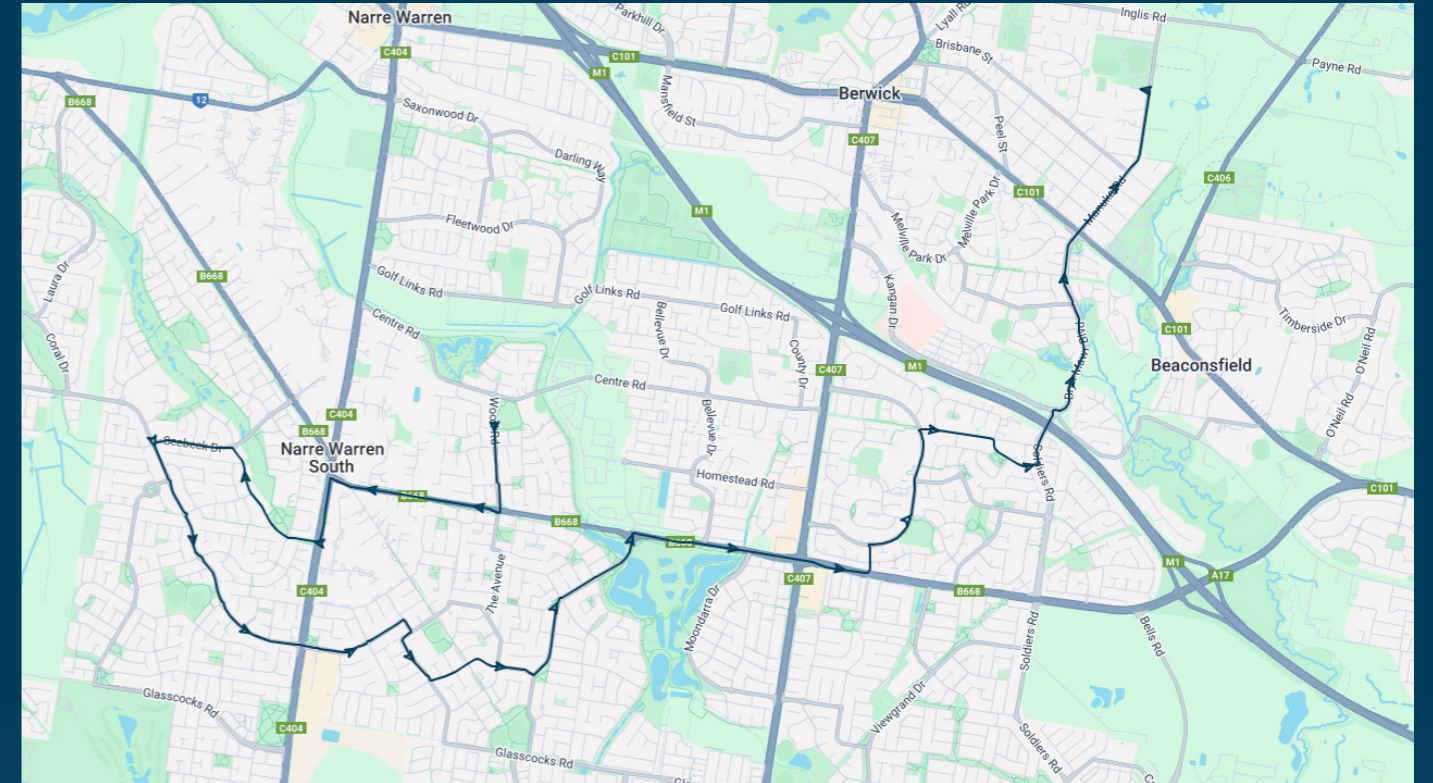

## Route: 1503 | Morning

Stop ID	Stop Name	Time	Stop ID	Stop Name	Time
45715	Applewood Pl/Wood Rd	07:45			
45716	Greaves Rd/Wood Rd	07:46			
12844	Narre Warren-Cranbourne Rd/Baringa Park Dr	07:50			
12843	Raleigh Dr/Baringa Park Dr	07:51			
12842	Abercairn Dr/Baringa Park Dr	07:51			
12841	Ernest Cres/Seebeck Dr	07:51			
12840	Amberly Park SC/Seebeck Dr	07:52			
12839	Scarborough Dr/Ormond Rd	07:53			
12837	President Rd/Ormond Rd	07:54			
12836	Strathaird Reserve/Ormond Rd	07:54			
12835	Beethoven Dr/Ormond Rd	07:55			
12834	Tangerine Dr/Ormond Rd	07:56			
12833	Casey Central/Littlecroft Ave	07:57			
12832	Littlecroft Ave	07:57			
45703	Eastbourne Way/The Promenade	07:59			
12827	Braybrook Dr/Berwick Springs Prom	08:01			
12826	Ellen Rd/Berwick Springs Prom	08:02			
12825	Louise Baille Ave/Berwick Springs Prom	08:03			
41587	Domain Dr/Greaves Rd	08:04			
41118	Clyde Rd/Greaves Rd	08:06			
45743	Lena Ct/Bemersyde Dr	08:08			
45744	Marlesford Crst/Bemersyde Dr	08:09			
14602	Kambrya College/Bemersyde Dr	08:10			
14590	Brentwood Park Primary School/Chirside Rd	08:11			
14591	Strathavan Dr/Chirside Rd	08:13			
14592	Higinbotham Rise/Chirside Rd	08:15			
45690	Funston St/Manuka Rd	08:25			
44470	Berwick Secondary College	08:30			

Times listed are estimated times only, it is advised to arrive at your stop earlier than the listed time to avoid missing your bus.

You can also download the Ventura Tracker app to view real time bus locations of all services

### TURN DIRECTIONS

Via Wood Rd, right Greaves Rd, left Narre Warren-Cranbourne Rd, right Baringa Park Dr, left Seebeck Dr, left Ormond Rd, Into Littlecroft Ave, right The Promenade, left Robinswood Parade, left Berwick Springs Promenade, right Greaves Rd, Into O'Shea Rd, left Kimbarra Dr, right Bemersyde Dr, right Chirside Rd, left Soldiers Rd, right Bryn Mawr Blvd, Into Manuka Rd to Berwick Secondary College