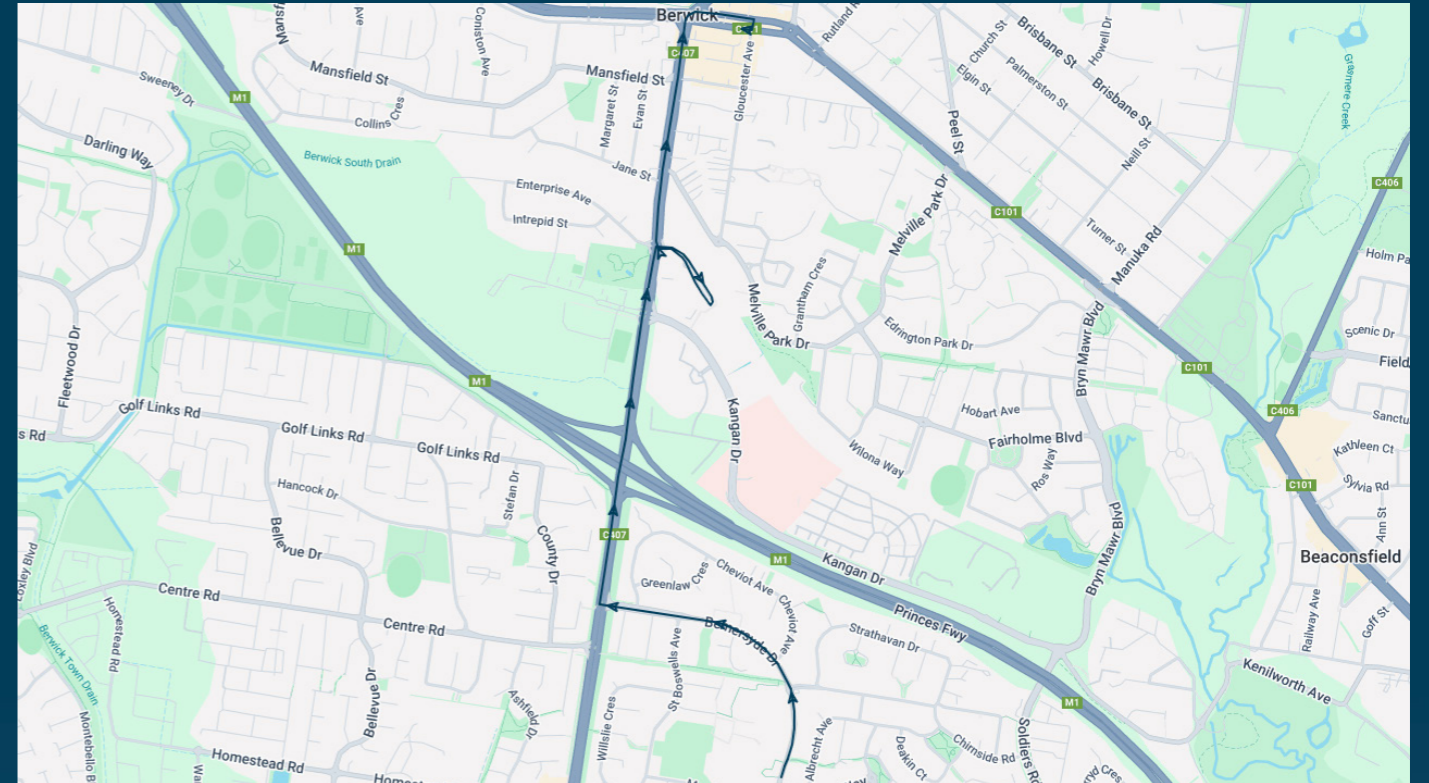

Kambrya College (Mon-Tues-Thurs-Fri)

Route: 1552 | Afternoon

Stop ID	Stop Name	Time	Stop ID	Stop Name	Time
14602	Kambrya College/Bemersyde Dr	15:32			
14603	Brentwood Park Primary School/Bemersyde Dr	15:32			
14604	Brentwood Park Community Centre/Bemersyde Dr	15:33			
14605	Carluke Cl/Bemersyde Dr	15:33			
14842	Bemersyde Dr/Clyde Rd	15:33			
14843	Federation University/Clyde Rd	15:35			
28341	Berwick Station Bay 1	15:37			
28338	Jane St/Clyde Rd	15:38			
28336	Mansfield St/Clyde Rd	15:39			
3697	Berwick Shops/High St	15:41			
3467	Berwick Shops/High St	15:45			

Kambrya College (Mon-Tues-Thurs-Fri)

Route: 1552 | Afternoon