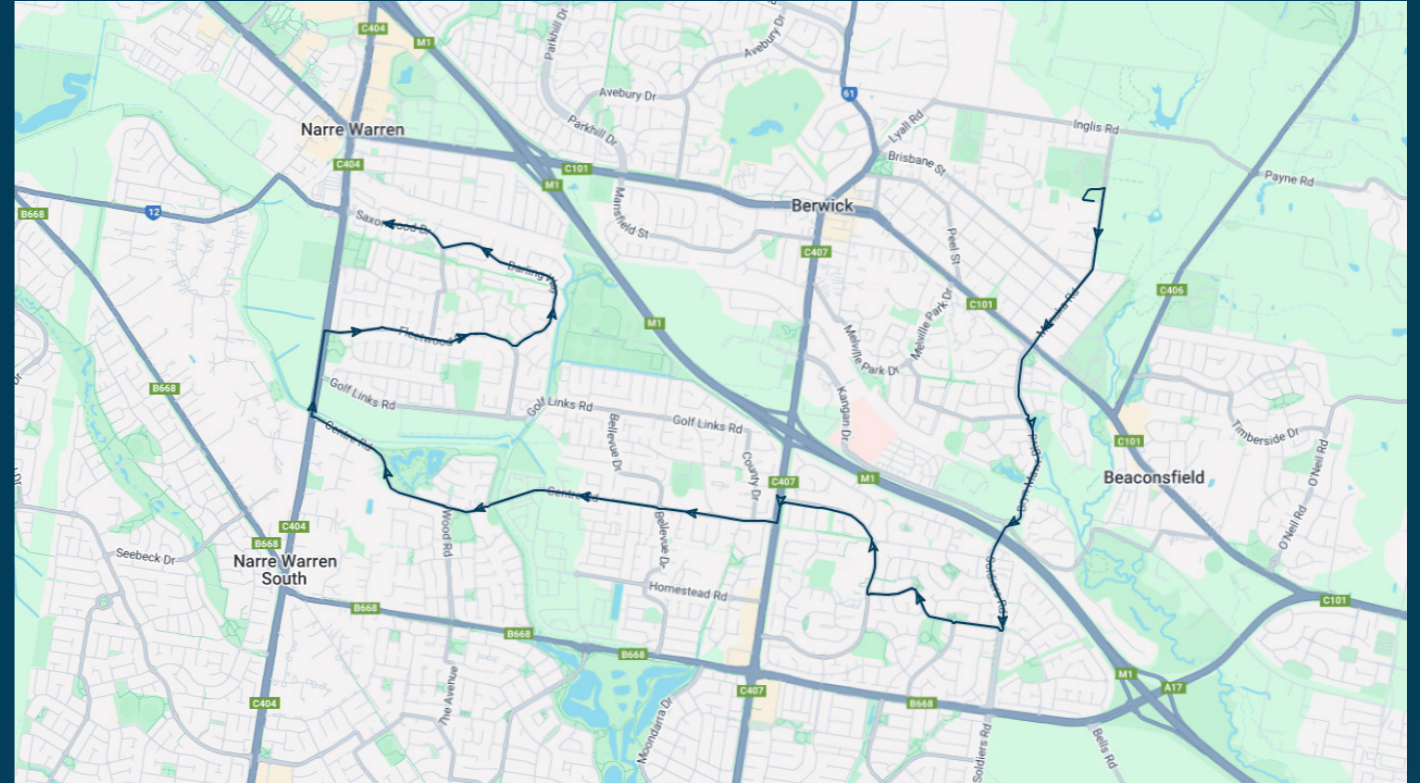

Kambrya College

Route: 1532 | Afternoon

Stop ID	Stop Name	Time	Stop ID	Stop Name	Time
44470	Berwick Secondary College	15:25			
14723	Funston St/Manuka Rd	15:37			
14593	Innes Ct/Soldiers Rd	15:48			
14599	McCubbin Way/Streeton Way	15:51			
14600	Streeton Way Reserve/Streeton Way	15:52			
14601	Cunneen Cres/Vivienne Way	15:53			
14602	Kambrya College/Bemersyde Dr	15:55			
14603	Brentwood Park Primary School/Bemersyde Dr	15:56			
14604	Brentwood Park Community Centre/Bemersyde Dr	15:57			
14605	Carluke Cl/Bemersyde Dr	15:58			
45711	Ashfield Dr/Centre Rd	15:59			
45712	Bellevue Dr/Centre Rd	16:02			
45713	Knox St/Centre Rd	16:03			
45714	Heritage College/Centre Rd	16:07			
13549	John Byron Reserve/Fleetwood Dr	16:15			
13548	Coonara Ct/Fleetwood Dr	16:15			
13547	Rosemont Dr/Fleetwood Dr	16:16			
13545	Darling Way/Fleetwood Dr	16:17			
13544	78 Darling Way	16:18			
13543	Woodlands Cres/Darling Way	16:19			
13542	Upton Cres/Darling Way	16:19			
13541	Darling Way/Saxonwood Dr	16:19			
13540	Tingle Cl/Saxonwood Dr	16:20			

Times listed are estimated times only, it is advised to arrive at your stop earlier than the listed time to avoid missing your bus.

You can also download the Ventura Tracker app to view real time bus locations of all services

Kambrya College

Route: 1532 | Afternoon