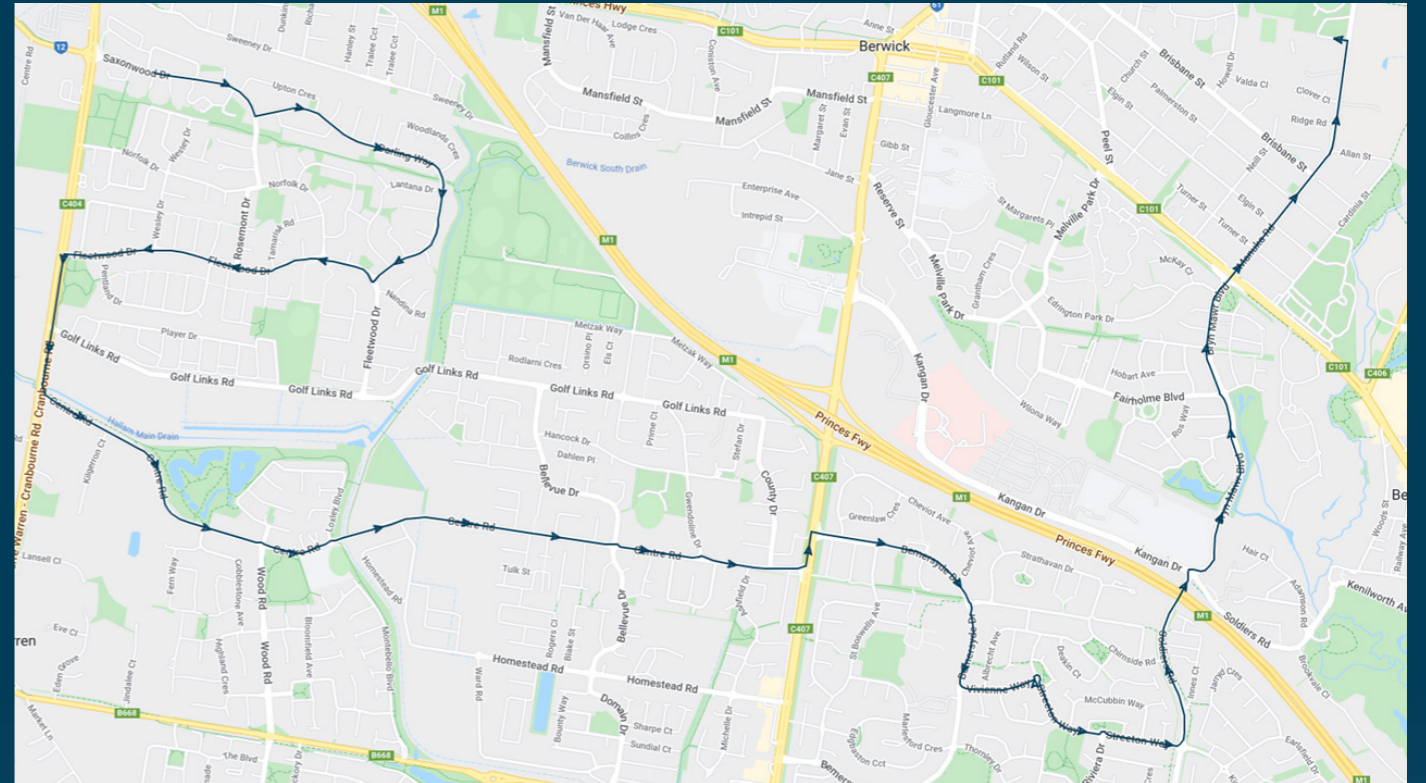

Kambrya College

Route: 1530 | Morning

Stop ID	Stop Name	Time	Stop ID	Stop Name	Time
13521	Bradley Tce/Saxonwood Dr	07:50			
13522	Upton Cres/Saxonwood Dr	07:50			
13523	Upton Cres/Darling Way	07:51			
13524	Woodlands Cres/Darling Way	07:51			
13525	Mollis Cl/Darling Way	07:52			
13526	Fleetwood PS/Fleetwood Dr	07:53			
13528	Rosemont Dr/Fleetwood Dr	07:54			
13529	Coonara Ct/Fleetwood Dr	07:55			
13530	John Byron Reserve/Fleetwood Dr	07:55			
14836	Heritage College/Centre Rd	07:59			
14837	Knox St/Centre Rd	08:00			
14841	Bellevue Dr/Centre Rd	08:01			
14839	Ashfield Dr/Centre Rd	08:02			
14588	Brentwood Park Kindergarten/Bemersde Dr	08:03			
14589	Eddie Baron Reserve/Bemersyde Dr	08:03			
45598	Kambrya College/Bemersyde Dr	08:05			
45663	Cunneen Cres/Vivienne Way	08:06			
45664	Streeton Way Reserve/Streeton Way	08:08			
45665	McCubbin Way/Streeton Way	08:10			
22794	Chirnside Rd/Soldiers Rd	08:13			
45690	Funston St/Manuka Rd	08:24			
44470	Berwick Secondary College	08:30			

Times listed are estimated times only, it is advised to arrive at your stop earlier than the listed time to avoid missing your bus.

You can also download the Ventura Tracker app to view real time bus locations of all services

Kambrya College

Route: 1530 | Morning