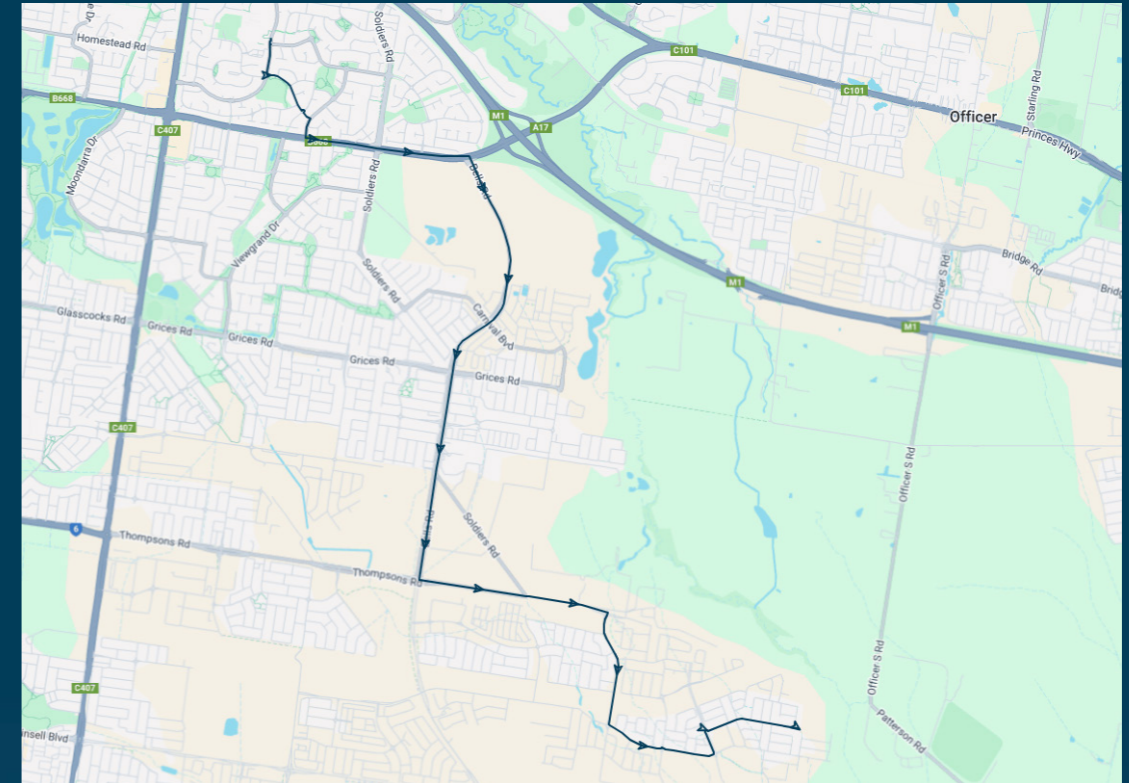

Kambrya College

Route: 5117 | Morning

Stop ID	Stop Name	Time	Stop ID	Stop Name	Time
28884	Homely Ave/Burnbank Pde	08:10			
28969	Lacey Park	08:10			
28883	Alexander Blvd/Burbank Pde	08:13			
28967	Manton Rd	08:13			
28881	Clara Dr/Smiths Ln	08:16			
28879	St Germain Blvd/Smiths Ln	08:18			
27957	Viewbright Rd/Soldiers Road	08:22			
27955	Grices Rd/Soldiers Road	08:22			
45673	Thornley Dr/Riviera Dr	08:27			
14602	Kambrya College/Bemersyde Dr	08:40			

Kambrya College

Route: 5117 | Morning

TURN DIRECTIONS

Via Burnbank Pde, u-turn at Generation Dr roundabout, Left Alexander Blvd, Right O'Connor Ave, Right Smiths Ln, Left Thompsons Rd, Right Bells Rd, Left O'Shea Rd, Right Riviera Dr, Left Thornley Dr, Right Bemersyde Dr to Kambrya College

To view our list of live tracked services, visit www.venturabus.com.au

Timetable Printed : 23 April 2025

Times listed are estimated times only, it is advised to arrive at your stop earlier than the listed time to avoid missing your bus.

You can also download the Ventura Tracker app to view real time bus locations of all services