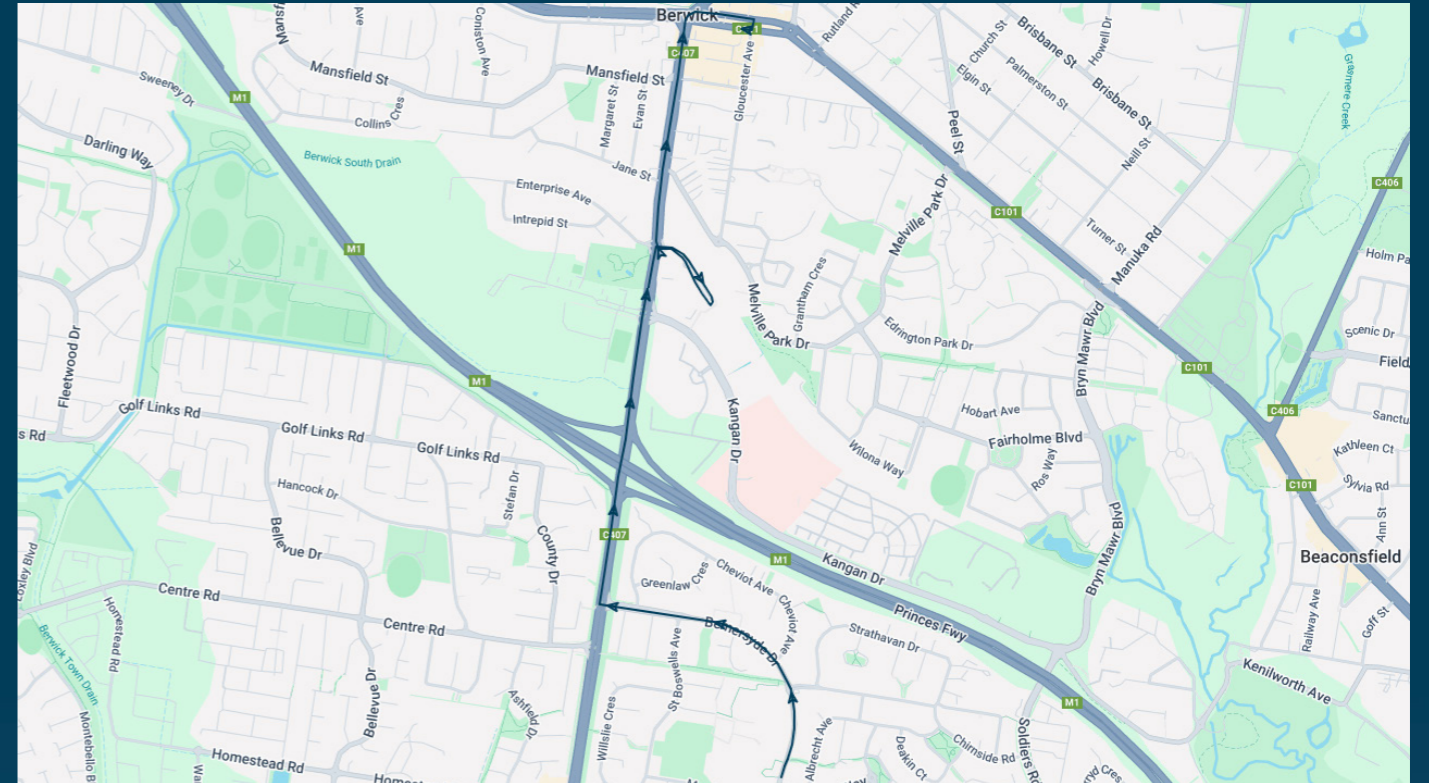

Kambrya College (Wed)

Route: 1552 | Afternoon

Stop ID	Stop Name	Time	Stop ID	Stop Name	Time
14602	Kambrya College/Bemersyde Dr	14:40			
14603	Brentwood Park Primary School/Bemersyde Dr	14:40			
14604	Brentwood Park Community Centre/Bemersyde Dr	14:41			
14605	Carl Luke Cl/Bemersyde Dr	14:42			
14842	Bemersyde Dr/Clyde Rd	14:42			
14843	Federation University/Clyde Rd	14:44			
28341	Berwick Station Bay 1	14:45			
28338	Jane St/Clyde Rd	14:46			
28336	Mansfield St/Clyde Rd	14:47			
3697	Berwick Shops/High St	14:49			
3467	Berwick Shops/High St	14:58			

Kambrya College (Wed)

Route: 1552 | Afternoon