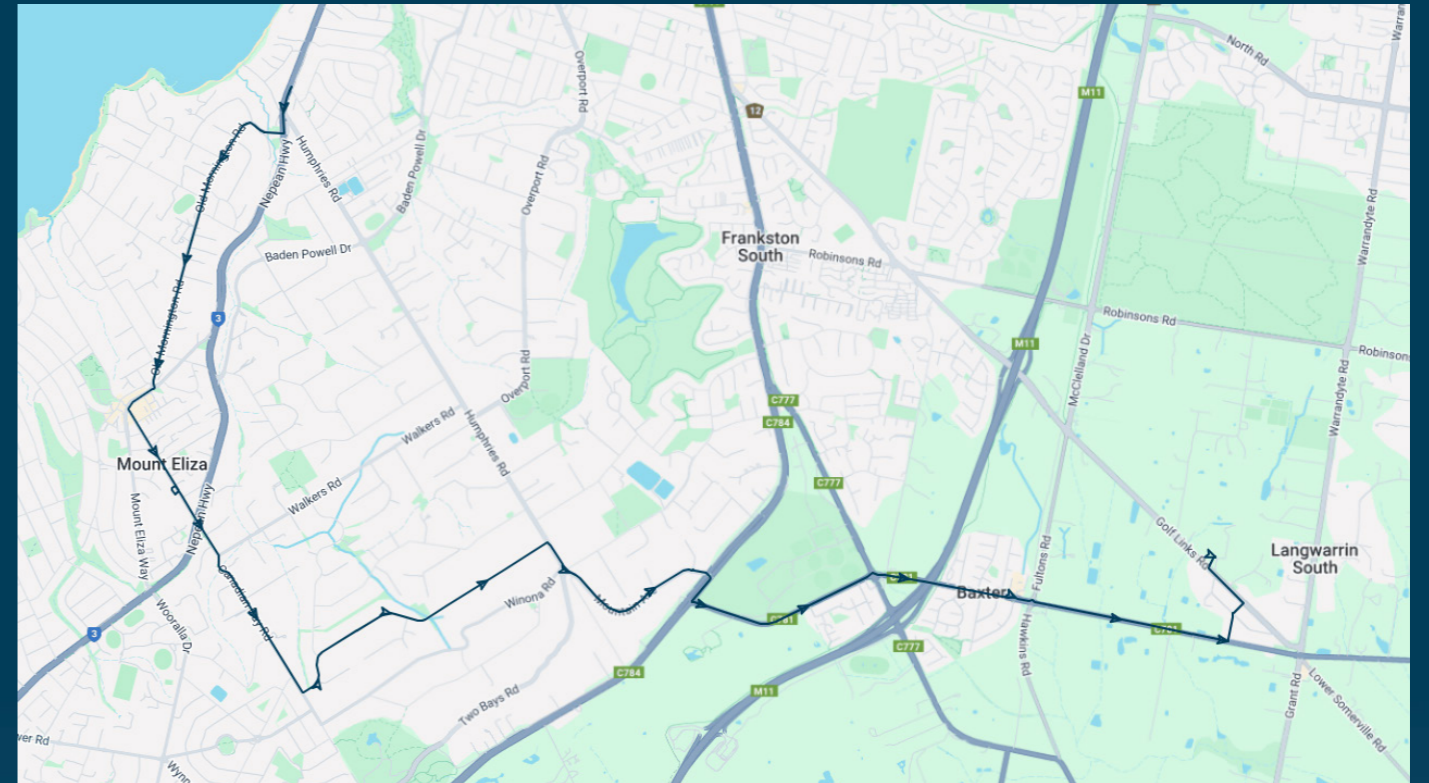

Woodleigh School

Route: 2461 | Afternoon

TURN DIRECTIONS

Via Left Golf Links Rd, Right Warrandyte Rd, Cont Grant Rd, Left Frankston-Flinders Rd, Right Park Ln, Left Jones Rd, Right Mornington-Tyabb Rd, Right Racecourse Rd, Left Bungower Rd, Cont Shandon St, Right Beleura Hill Rd, Left Barkly St, Right Main St to Queen St

To view our list of live tracked services, visit www.venturabus.com.au

Timetable Printed : 30 September 2024

Woodleigh School

Route: 3982 | Morning

Stop ID	Stop Name	Time	Stop ID	Stop Name	Time
12580	Ithaca Rd/Nepean Hwy	08:12			
11264	Daveys Bay Rd/Old Mornington Rd	08:14			
11265	Jacksons Rd/Old Mornington Rd	08:15			
11266	Toorak College/Old Mornington Rd	08:16			
11267	42 Old Mornington Rd	08:17			
11268	Barton Dr/Old Mornington Rd	08:17			
11269	Mt Eliza SC/Mt Eliza Way	08:19			
44569	Mt Eliza Secondary College	08:21			
12006	Stotts Lane/Baxter-Tooradin Rd	08:33			
11166	Stornoway Dr/Baxter-Tooradin Rd	08:34			
11164	Baxter Station/Baxter-Tooradin Rd	08:34			
44465	Woodleigh School	08:40			

Woodleigh School

Route: 3982 | Morning

TURN DIRECTIONS

Via Nepean Hwy, Right Old Mornington Rd, Right Mt Eliza Way, Left Canadian Bay, Right into Mt Eliza Secondary College, Right Canadian Bay Rd, Left Bellbird Rd, Right Humphries Rd, Cont Mountain Ave, Right Moorooduc Hwy, Left Sages Rd, Cont Baxter-Tooradin Rd, Left St Kilda St, Left Golf Links Rd, Right into Woodleigh School

You can also download the Ventura Tracker app to view real time bus locations of all services