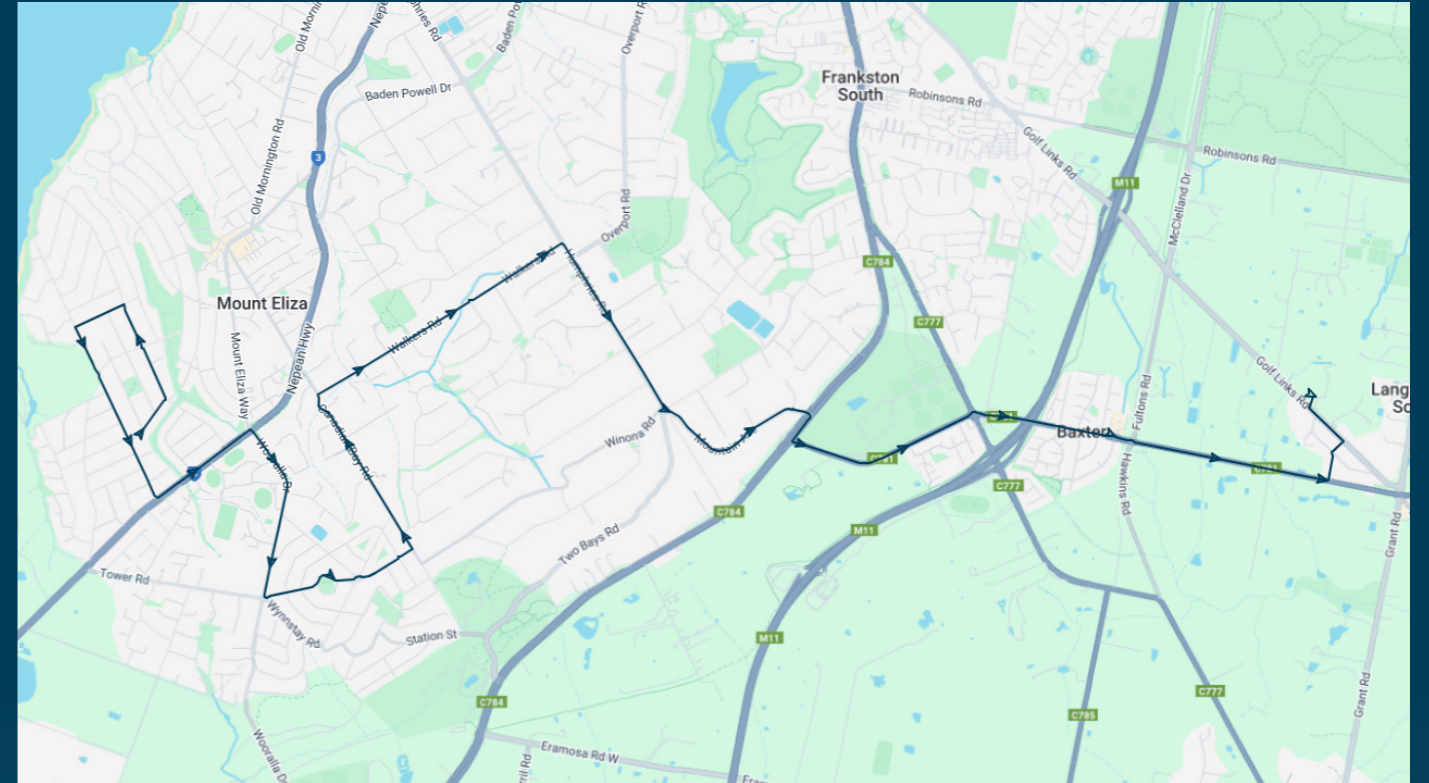

You can also download the Ventura Tracker app to view real time bus locations of all services

Woodleigh School

Route: 1308 | Afternoon

Stop ID	Stop Name	Time	Stop ID	Stop Name	Time
44465	Woodleigh School	15:55			
12600	Robinsons Rd/Moorooduc Hwy	16:07			
12601	Rosedale Gr/Moorooduc Hwy	16:09			
49366	Moorooduc Hwy/Mountain Ave	16:14			
46626	Humphries Ave/Rosedale Ave	16:18			
49364	Mather Rd/Humphries Rd	16:19			
49363	Cummins Ln/Humphries Rd	16:20			
49365	Humphries Rd/Overport Rd	16:22			
deps2	Derinya Primary School/Overport Rd	16:26			
49053	Piper Cres/Seaview Rd	16:27			
49054	Burnett Cres/Seaview Rd	16:28			
5052	Parkland Cl/Baden Powell Dr	16:30			

Woodleigh School

Route: 1308 | Afternoon

TURN DIRECTIONS

Via Right Golf Links Rd, Left Robinsons Rd, Left Frankston-Flinders Rd, Cont Moorooduc Hwy, Right Mountain Ave, Cont Humphries Rd, Right Overport Rd, Left Seaview Rd, Left Baden Powell Dr to Parkland Cl

You can also download the Ventura Tracker app to view real time bus locations of all services

Woodleigh School

Route: 1309 | Morning

Stop ID	Stop Name	Time	Stop ID	Stop Name	Time
44571	Bethanga St/Burnell St	07:58			
11345	Kunyang Rd/Nepean Hwy	08:05			
13345	Blake Ct/Humphries Rd	08:21			
13347	Kirkstall Ct/Humphries Rd	08:22			
13348	Sibyl Ave/Humphries Rd	08:23			
12006	Stotts Lane/Baxter-Tooradin Rd	08:31			
11166	Stornoway Dr/Baxter-Tooradin Rd	08:32			
11164	Baxter Station/Baxter-Tooradin Rd	08:33			
44465	Woodleigh School	08:40			

Woodleigh School

Route: 1309 | Morning

TURN DIRECTIONS

Via Burnell St, Left Koetung Pde, Left Kanya Rd, Left Kunyang Rd, Left Nepean Hwy, Right Wooralla Dr, Left Mountain View Rd, Left Canadian Bay Rd, Right Walkers Rd, Right Humphries Rd, Cont Mountain Ave, Right Moorooduc Hwy, Left Sages Rd, Cont Baxter-Tooradin Rd, Left St Kilda St, Left Golf Links Rd, Right into Woodleigh School