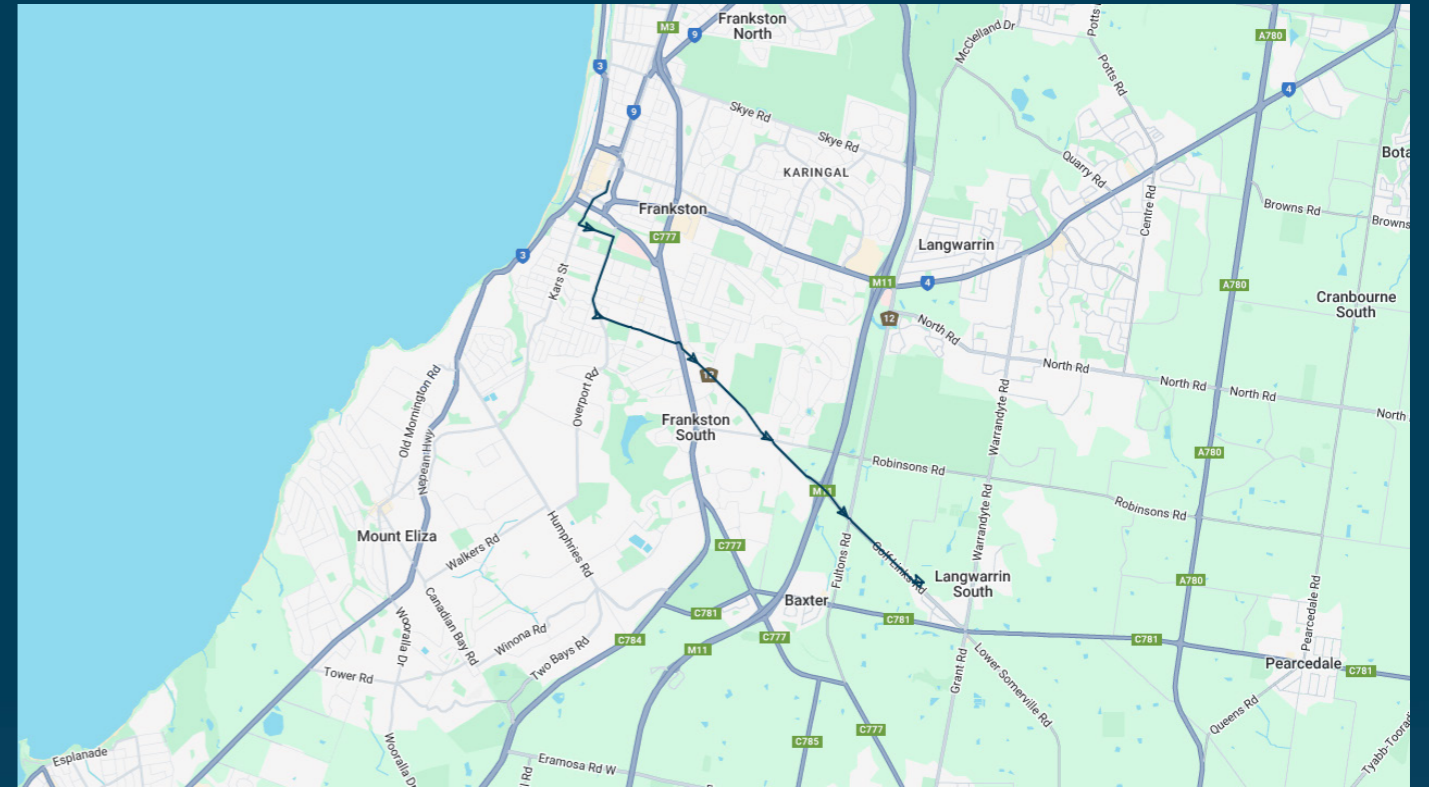

You can also download the Ventura Tracker app to view real time bus locations of all services

Woodleigh School

Route: 1303 | Morning

Stop ID	Stop Name	Time	Stop ID	Stop Name	Time
21212	Frankston Station - Bay E/Young St	08:20			
13784	Plowman Pl/Young St	08:22			
13327	Beauty Park/High St	08:23			
13328	Frankston Tennis Club/Yuille St	08:24			
13329	Denbigh St/Yuille St	08:25			
13330	Frome Ave/Yuille St	08:26			
13331	Yuille St Store	08:26			
46621	Frankston High School/Towerhill Rd	08:27			
11130	Helvetia Ct/Towerhill Rd	08:30			
11129	Frankston-Flinders Rd/Golf Links Rd	08:32			
11137	McMurtry Way/Golf Links Rd	08:33			
11139	Frankston Golf Club/Golf Links Rd	08:33			
11140	Frankston Golf Club/Golf Links Rd	08:34			
14350	Mt Erin College/Golf Links Rd	08:35			
44465	Woodleigh School	08:40			

Woodleigh School

Route: 1303 | Morning

TURN DIRECTIONS

Via Young St, Left High St, Right Yuille St, Left Overport Rd, Left Towerhill Rd, Cont Golf Links Rd, Left into Woodleigh School

To view our list of live tracked services, visit www.venturabus.com.au
 Timetable Printed : 30 September 2024

Times listed are estimated times only, it is advised to arrive at your stop earlier than the listed time to avoid missing your bus.
You can also download the Ventura Tracker app to view real time bus locations of all services

Woodleigh School

Route: 1304 | Afternoon

Stop ID	Stop Name	Time	Stop ID	Stop Name	Time
44465	Woodleigh School	16:00			
12004	Baxter Station/Baxter-Tooradin Rd	16:06			
12005	Olstead Dr/Baxter-Tooradin Rd	16:12			
11341	Mt Eliza SC/Mt Eliza Way	16:16			
11340	Barton Dr/Old Mornington Rd	16:20			
11339	45 Old Mornington Rd	16:20			
11338	Toorak College/Old Mornington Rd	16:24			
11337	Stephens Rd/Old Mornington Rd	16:24			
11336	Daveys Bay Rd/Old Mornington Rd	16:28			
13228	Ithaca Rd/Nepean Hwy	16:28			
11334	Bembridge Ave/Nepean Hwy	16:35			