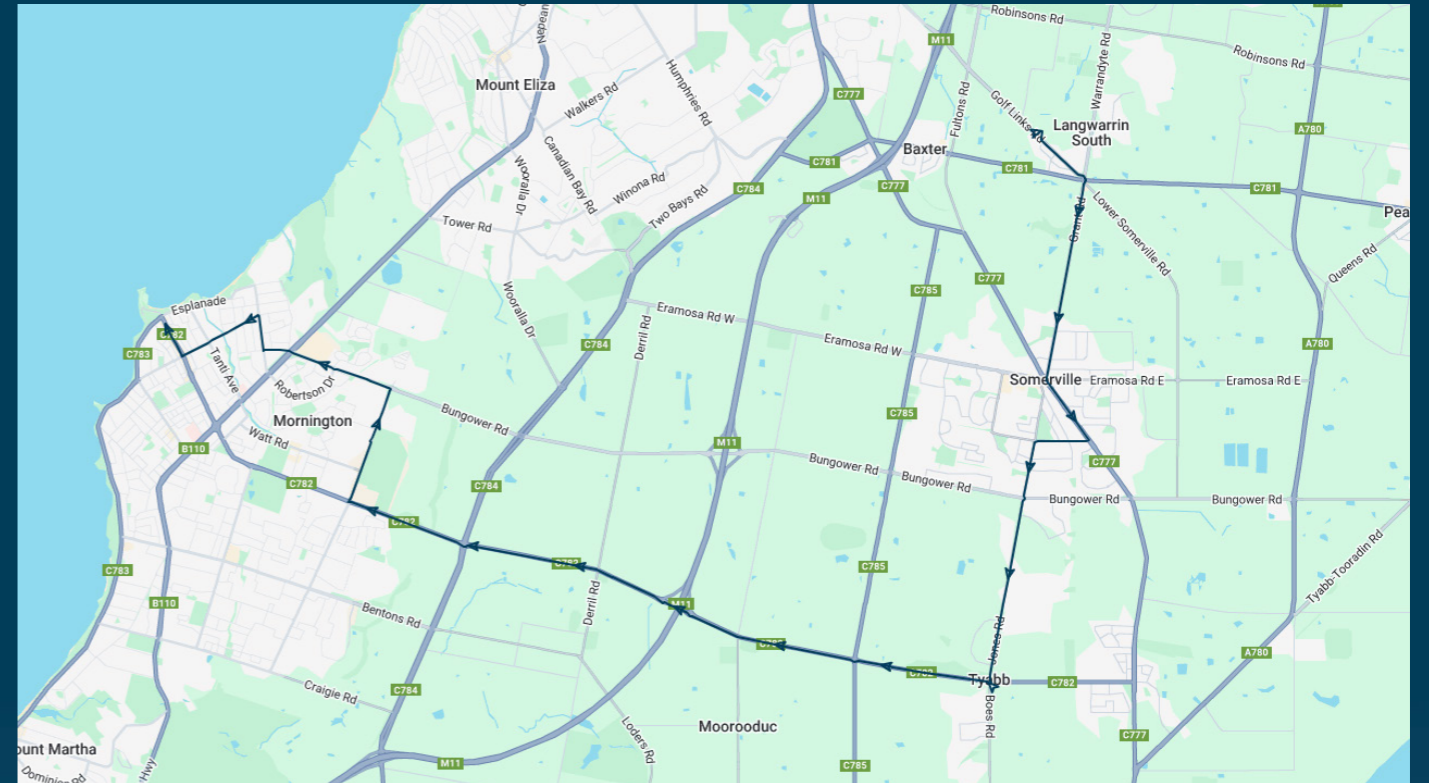

You can also download the Ventura Tracker app to view real time bus locations of all services

Woodleigh School

Route: 2461 | Morning

Stop ID	Stop Name	Time	Stop ID	Stop Name	Time
23448	Ross St/Main St	08:00			
23447	Barkly St/Main St	08:01			
23010	Barkly St Bus Interchange	08:01			
21553	Murray St/Barkly St	08:01			
21551	Bath St/Barkly St	08:02			
21549	Herbert St/Barkly St	08:02			
21547	Beleura Hill Rd/Barkly St	08:02			
21545	Amelia Ave/Shandon St	08:03			
11280	Nepean Hwy/Bungower Rd	08:04			
stmbe	St Macartan's PS/Bungower Rd	08:10			
ramoe	Racecourse Rd/Mornington-Tyabb Rd	08:12			
demoe	Derril Rd/Mornington-Tyabb Rd	08:15			
stmoe	Stumpy Gully Rd/Mornington-Tyabb Rd	08:18			
jomoe	Jones Rd/Mornington-Tyabb Rd	08:22			
13602	McLaurin Dr/Jones Rd	08:25			
40280	Crofters Hill Way/Jones Rd	08:26			
13603	Pottery Rd/Jones Rd	08:27			
13604	Bungower Rd/Jones Rd	08:28			
13605	Somerville Recreation Reserve/Park Lane	08:29			
13606	Frankston-Flinders Rd/Park Lane	08:30			
40274	Somerville Station/Frankston-Flinders Rd	08:32			
44465	Woodleigh School	08:38			

Times listed are estimated times only, it is advised to arrive at your stop earlier than the listed time to avoid missing your bus.

You can also download the Ventura Tracker app to view real time bus locations of all services

Woodleigh School

Route: 2461 | Morning

TURN DIRECTIONS

Via Main St, Left Barkly St, Right Beleura Hill Rd, Left Shandon St, Cont Bungower Rd, Right Racecourse Rd, Left Mornington-Tyabb Rd, Left Jones Rd, Right Park Ln, Left Frankston-Flinders Rd, Right Grant Rd, Cont Warrandyte Rd, Left Golf Links Rd, Right into Woodleigh School