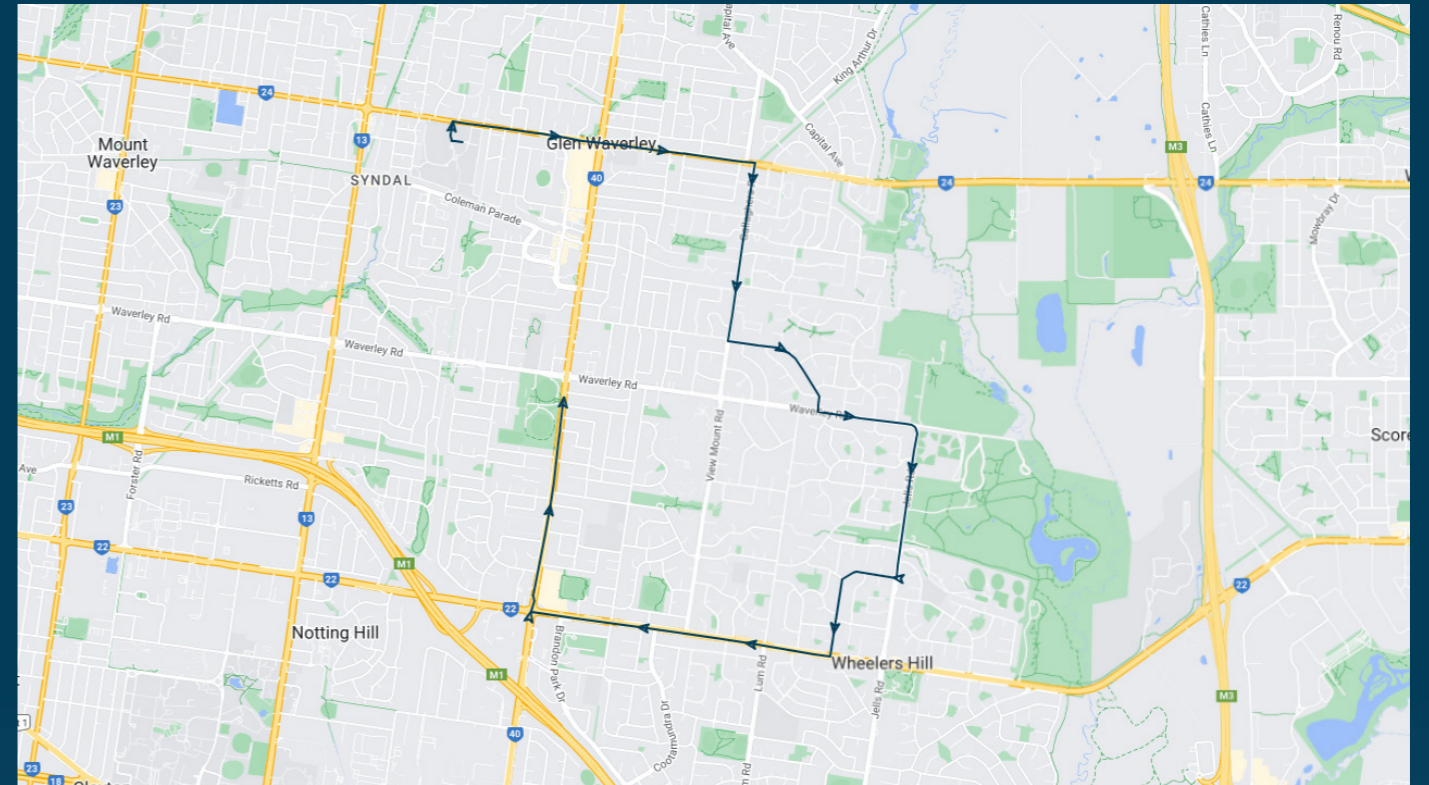

Wesley College

Route: 1014 | Afternoon

Stop ID	Stop Name	Time	Stop ID	Stop Name	Time
44521	Wesley College	16:18	3049	Central Reserve/Springvale Rd	16:39
11841	Lemair Ave/High Street Rd	16:19			
11842	Myers Ave/High Street Rd	16:19			
11906	Fernhill St/High Street Rd	16:19			
15643	Springvale Rd/High Street Rd	16:20			
15642	Compton St/High Street Rd	16:21			
15641	Boronia Dr/High Street Rd	16:21			
15640	Kerrie Rd/High Street Rd	16:22			
16779	High Street Rd/Gallaghers Rd	16:22			
16780	Glen Tower Dr/Gallaghers Rd	16:23			
16781	Arlington Dr/Gallaghers Rd	16:24			
16783	Paxton Dr/Remington Dr	16:25			
16784	Karnak Ct/Remington Dr	16:25			
16785	Kawana Cres/Remington Dr	16:25			
16786	Waverley Rd/Remington Dr	16:25			
16787	879 Waverley Rd	16:26			
16788	Jells Rd/Waverley Rd	16:27			
16789	Strickland Dr/Jells Rd	16:27			
16790	Heysham Dr/Jells Rd	16:28			
16791	Homestead Dr/Jells Rd	16:29			
13029	Sheringham Dr/Ferntree Gully Rd	16:31			
13030	Lum Rd/Ferntree Gully Rd	16:32			
13031	Ainslie Dr/Ferntree Gully Rd	16:32			
13032	View Mount Rd/Ferntree Gully Rd	16:32			
1844	Cootamundra Dr/Ferntree Gully Rd	16:33			
1845	Brandon Park Vet Hospital/Ferntree Gully Rd	16:34			
22884	Brandon Park Dr/Ferntree Gully Rd	16:34			
22337	Ferntree Gully Rd/Springvale Rd	16:36			
3046	Booran Ave/Springvale Rd	16:37			
3047	Koonalda Ave/Springvale Rd	16:38			
3048	Vermont St/Springvale Rd	16:38			

Times listed are estimated times only, it is advised to arrive at your stop earlier than the listed time to avoid missing your bus.

You can also download the Ventura Tracker app to view real time bus locations of all services

Wesley College

Route: 1014 | Afternoon

TURN DIRECTIONS

Via Right High St Rd, Right Gallaghers Rd, Left Remington Rd, Left Waverley Rd, Right Jells Rd, Right Donald Rd, Right Ferntree Gully Rd, Right Springvale Rd to Central Reserve

To view our list of live tracked services, visit www.venturabus.com.au
Timetable Printed : 30 September 2024