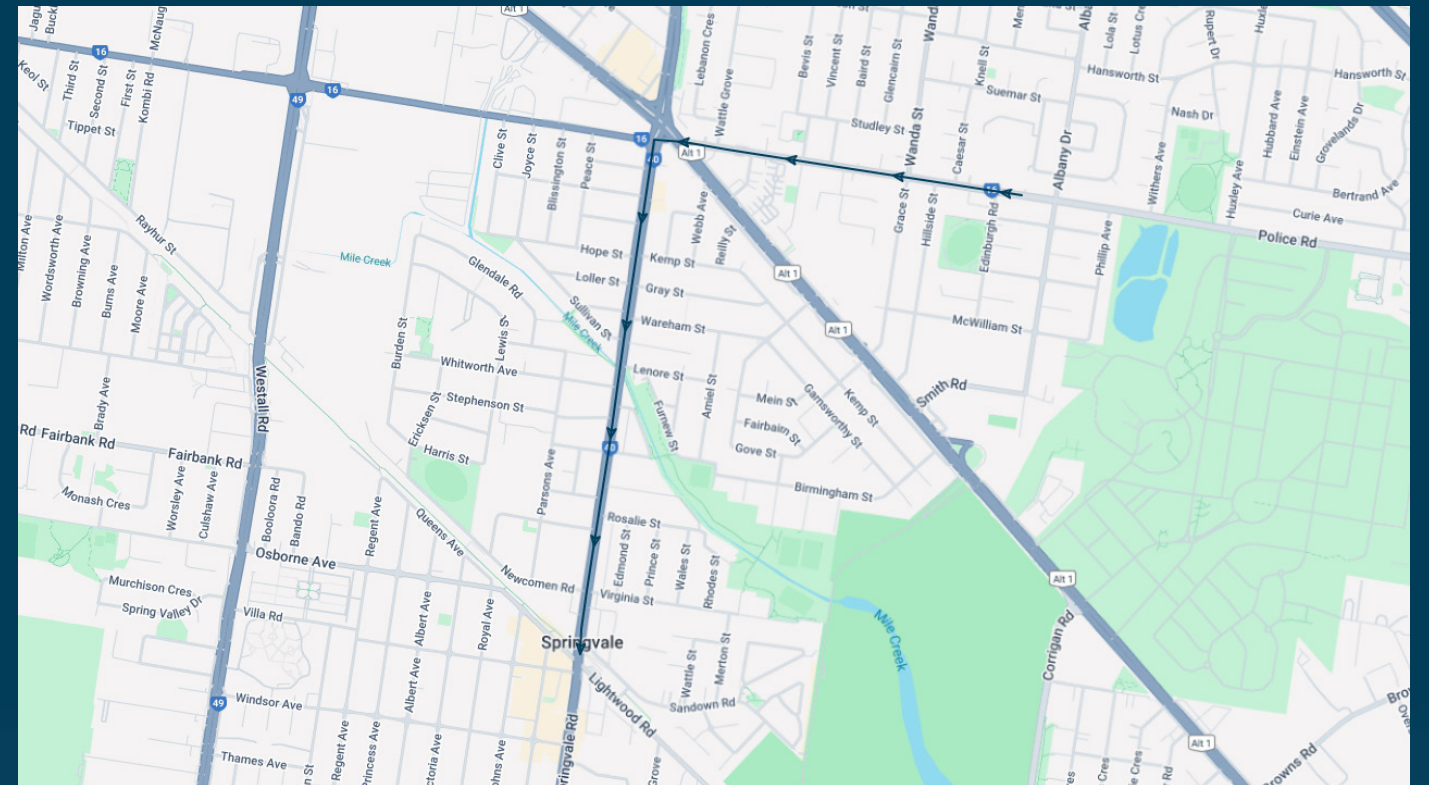

Wellington Secondary College

Route: 2275 | Afternoon

Stop ID	Stop Name	Time	Stop ID	Stop Name	Time
---------	-----------	------	---------	-----------	------

2608	Wellington Secondary College/Police Rd	15:15			
2002	Opp Wattle Gr/Police Rd	15:17			
2009	Springvale Station/Springvale Rd	15:23			

Wellington Secondary College

Route: 2275 | Afternoon

TURN DIRECTIONS

Runs express via Police Rd to pick up at St John Vianney Primary School (Opp Wattle Gr)/Police Rd, then runs express via Police Rd, Left Springvale Rd to Springvale Station

To view our list of live tracked services, visit www.venturabus.com.au
 Timetable Printed : 30 September 2024

Times listed are estimated times only, it is advised to arrive at your stop earlier than the listed time to avoid missing your bus.

You can also download the Ventura Tracker app to view real time bus locations of all services