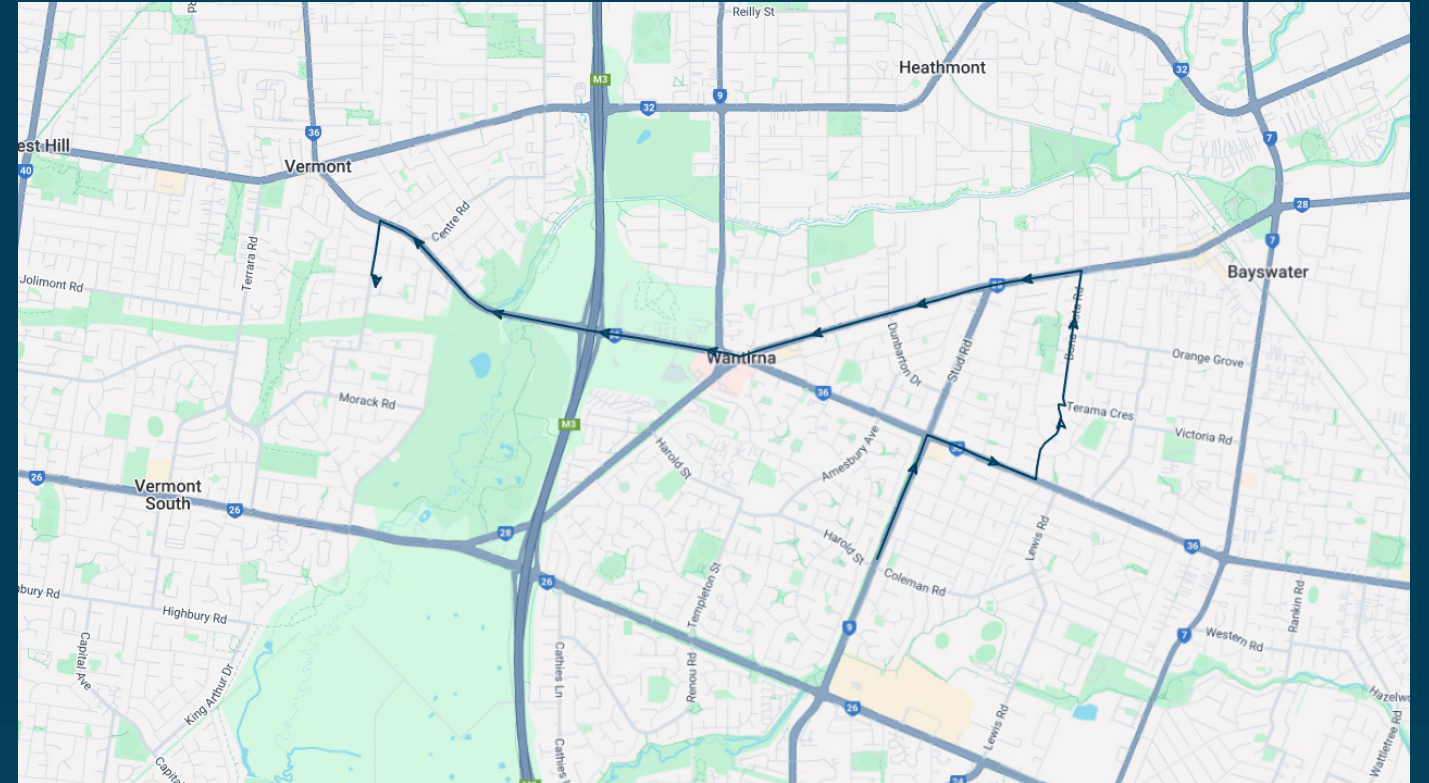

Times listed are estimated times only, it is advised to arrive at your stop earlier than the listed time to avoid missing your bus.

You can also download the Ventura Tracker app to view real time bus locations of all services

Vermont Secondary College

Route: 1070 | Afternoon

TURN DIRECTIONS

Via Right Morack Rd, Right Boronia Rd, Left Mountain Hwy, Right Bona Vista Rd, Right Terama Cres, Left Pindari Dr, Right Boronia Rd, Left Stud Rd to Studfield SC

To view our list of live tracked services, visit www.venturabus.com.au
Timetable Printed : 30 September 2024

Vermont Secondary College

Route: 1081 | Morning

Stop ID	Stop Name	Time	Stop ID	Stop Name	Time
15165	Harold St/Stud Rd	08:02			
15166	Teddington Way/Stud Rd	08:03			
15769	Carramar Ct/Pindari Dr	08:07			
15768	Warruga Ave/Pindari Dr	08:07			
15767	Karalee Ct/Pindari Dr	08:08			
14164	Sydney Rd/Mountain Hwy	08:12			
17214	Thaxted Pde/Mountain Hwy	08:16			
16701	Scope Knox Lifestyle Options/Boronia Rd	08:20			
16702	Moore Rd/Boronia Rd	08:24			
16161	Morack Rd/Boronia Rd	08:25			
16162	Lucerne St/Morack Rd	08:26			
44622	Vermont Secondary College	08:27			

Vermont Secondary College

Route: 1081 | Morning

TURN DIRECTIONS

Via Stud Rd, Right Boronia Rd, Left Pindari Dr, Right Terama Cres, Left Bona Vista Rd, Left Mountain Hwy, Right Boronia Rd, Left Morack Rd, Left into Vermont Secondary College