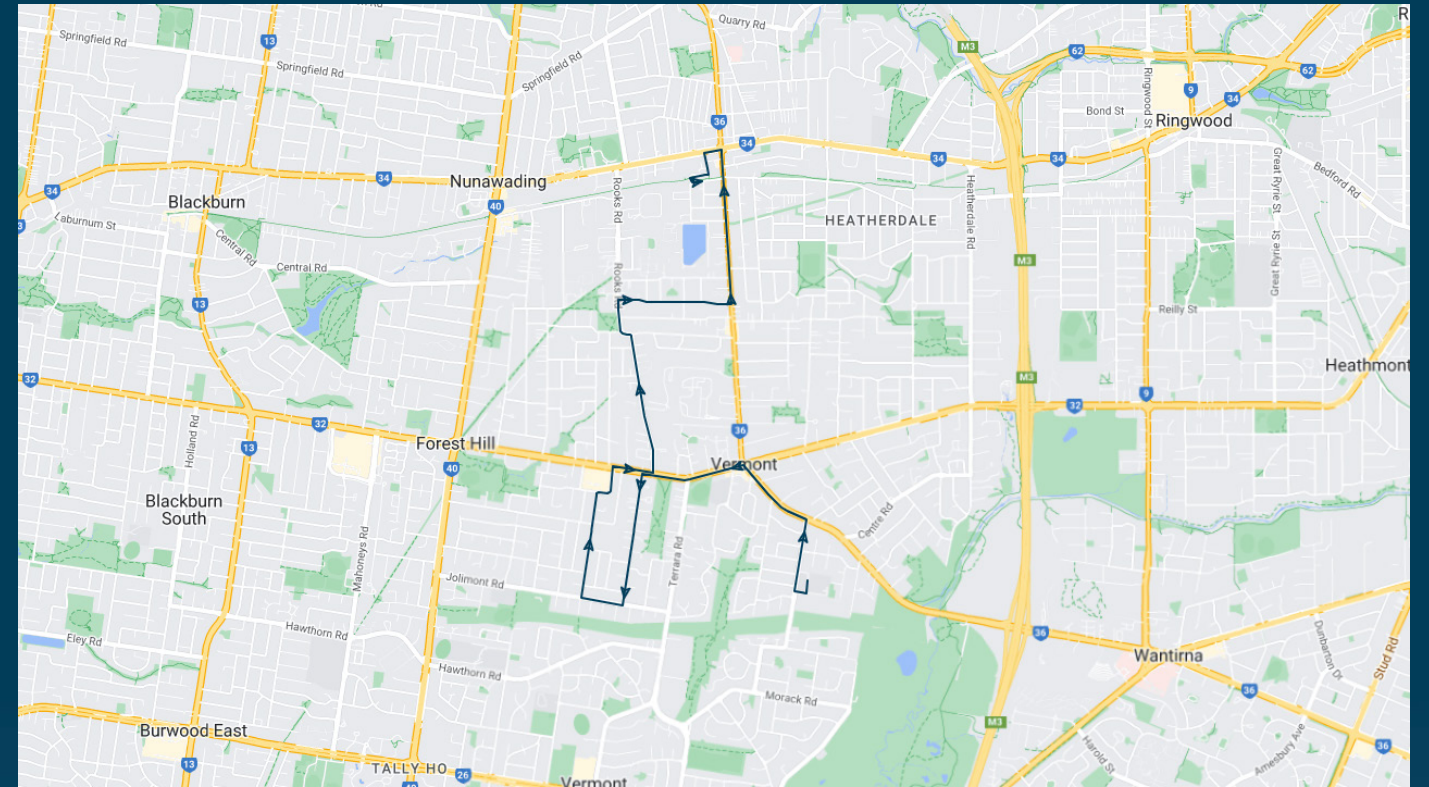

Vermont Secondary College

Route: 1030 | Afternoon

TURN DIRECTIONS

Via Right Morack Rd, Left Boronia Rd, Right Canterbury Rd, Left Purches St, Left Churinga Ave, Right Scott St, Left Langford Ave, Right Glenburnie Rd, Left Ferris Ave, Right Ian Cres, Left Simpson St, Right Creek Rd, Right Garden Ave, Left Reserve Ave, Left Brunswick Rd to Mitcham Rd

To view our list of live tracked services, visit www.venturabus.com.au

Timetable Printed : 30 September 2024

Vermont Secondary College

Route: 1032 | Afternoon

Stop ID	Stop Name	Time	Stop ID	Stop Name	Time
44622	Vermont Secondary College	15:25			
11853	Terrara Rd/Canterbury Rd	15:29			
11854	Rooks Rd/Canterbury Rd	15:30			
44623	McClares Rd/Hindle Dr	15:31			
11492	Wingrove St/Stevens Rd	15:33			
11493	Kingsley Ave/Stevens Rd	15:34			
11494	Husband Rd/Stevens Rd	15:34			
11495	Brentford Square SC/Stevens Rd	15:35			
11496	Rooks Rd/Canterbury Rd	15:36			
16706	Stairway College/Rooks Rd	15:37			
16707	Beech St/Rooks Rd	15:38			
16708	Lower Ct/Rooks Rd	15:38			
16709	Charles Rooks Reserve/Rooks Rd	15:39			
11504	Simpson St/Mitcham Rd	15:42			
23517	Agra St/Mitcham Rd	15:43			
48059	Delhi St/Mitcham Rd	15:43			
47113	Mitcham Station	15:46			

Vermont Secondary College

Route: 1032 | Afternoon

TURN DIRECTIONS

Runs express to Canterbury Rd, via Right Morack Rd, Left Boronia Rd, Left Canterbury Rd, Left McClares Rd, Right Jolimont Rd, Right Stevens Rd, Right Canterbury Rd, Left Rooks Rd, Right Owen St, Left Mitcham Rd, Left Maroondah Hwy, Left Station St, Left Culcutta St to Mitcham Station

To view our list of live tracked services, visit www.venturabus.com.au
 Timetable Printed : 30 September 2024

Times listed are estimated times only, it is advised to arrive at your stop earlier than the listed time to avoid missing your bus.
You can also download the Ventura Tracker app to view real time bus locations of all services