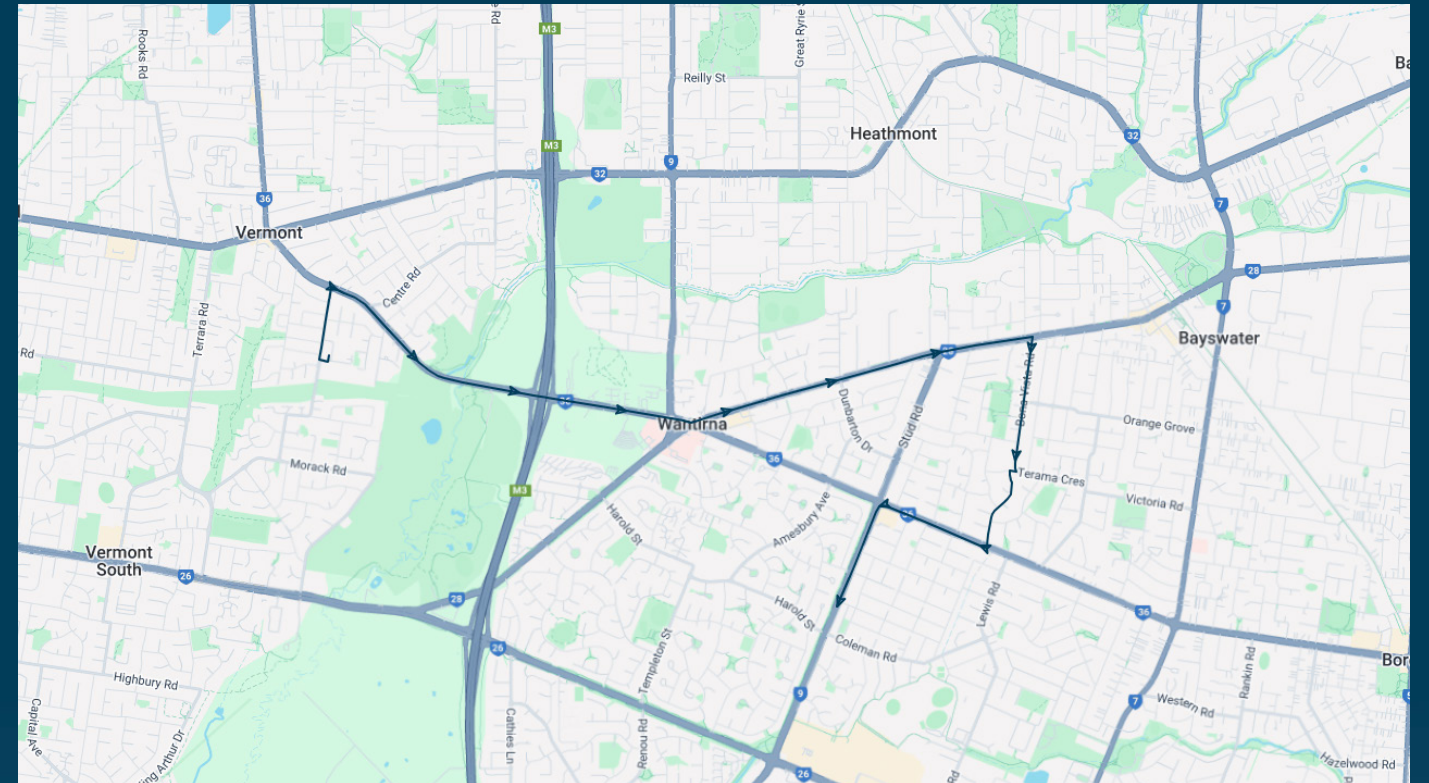

To view our list of live tracked services, visit www.venturabus.com.au
 Timetable Printed : 30 September 2024

Times listed are estimated times only, it is advised to arrive at your stop earlier than the listed time to avoid missing your bus.

You can also download the Ventura Tracker app to view real time bus locations of all services

Vermont Secondary College

Route: 1070 | Afternoon

Stop ID	Stop Name	Time	Stop ID	Stop Name	Time
44622	Vermont Secondary College	15:25			
15301	Vermont Secondary College/Morack Rd	15:25			
15300	Lucerne St/Morack Rd	15:26			
15299	Lusk Dr/Boronia Rd	15:27			
16680	Penlyne Ave/Boronia Rd	15:28			
16681	Scope Knox Lifestyle Options/Boronia Rd	15:32			
14221	Sydney Rd/Mountain Hwy	15:40			
mabos	Martin Pl/Bona Vista Rd	15:41			
orbos	Orange Gr/Bona Vista Rd	15:42			
tebos	Terama Cres/Bona Vista Rd	15:43			
15393	Terama Cres/Pindari Dr	15:44			
15394	Terrigal Ct/Pindari Dr	15:44			
15395	Carramar Ct/Pindari Dr	15:45			
15224	Boronia Rd/Stud Rd	15:48			
15223	Moonah Rd/Stud Rd	15:49			
15222	Studfield SC/Stud Rd	15:50			

Times listed are estimated times only, it is advised to arrive at your stop earlier than the listed time to avoid missing your bus.

You can also download the Ventura Tracker app to view real time bus locations of all services

Vermont Secondary College

Route: 1070 | Afternoon

TURN DIRECTIONS

Via Right Morack Rd, Right Boronia Rd, Left Mountain Hwy, Right Bona Vista Rd, Right Terama Cres, Left Pindari Dr, Right Boronia Rd, Left Stud Rd to Studfield SC