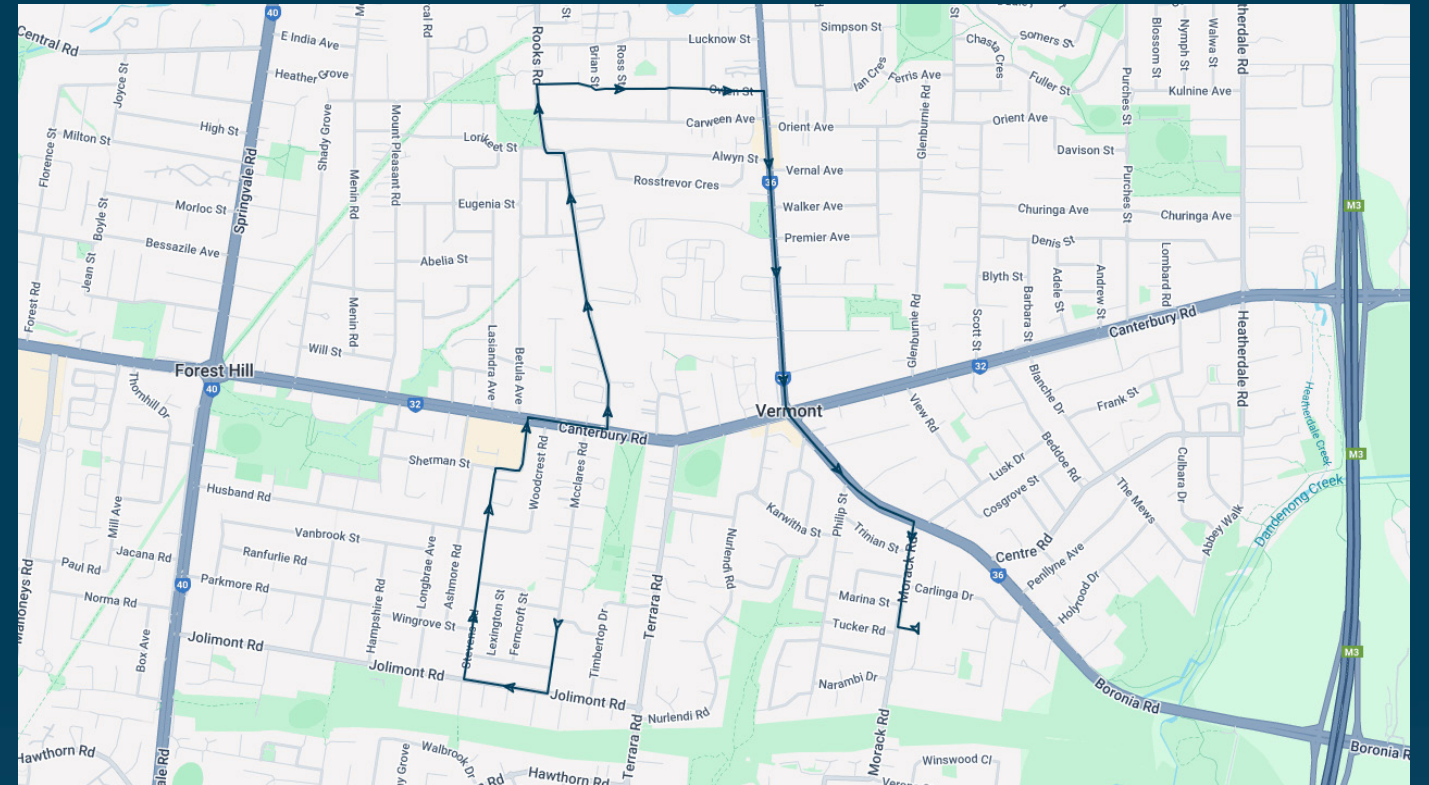

To view our list of live tracked services, visit www.venturabus.com.au

Timetable Printed : 30 September 2024

Vermont Secondary College

Route: 1064 | Morning

Stop ID	Stop Name	Time	Stop ID	Stop Name	Time
44623	McClares Rd/Hindle Dr	08:05			
11492	Wingrove St/Stevens Rd	08:07			
11493	Kingsley Ave/Stevens Rd	08:07			
11494	Husband Rd/Stevens Rd	08:08			
11495	Brentford Square SC/Stevens Rd	08:09			
11496	Rooks Rd/Canterbury Rd	08:10			
16706	Stairway College/Rooks Rd	08:12			
16707	Beech St/Rooks Rd	08:13			
16708	Lower Ct/Rooks Rd	08:13			
16709	Charles Rooks Reserve/Rooks Rd	08:14			
10514	Rangeview Shopping Centre/Mitcham Rd	08:18			
10515	Vernal Ave/Mitcham Rd	08:18			
11849	Premier Ave/Mitcham Rd	08:19			
11850	Grey St/Mitcham Rd	08:20			
16677	Canterbury Rd/Boronia Rd	08:21			
16678	Philip St/Boronia Rd	08:22			
16162	Lucerne St/Morack Rd	08:24			
44622	Vermont Secondary College	08:25			

Vermont Secondary College

Route: 1064 | Morning

TURN DIRECTIONS

Via McClares Rd, Right Jolimont Rd, Right Stevens Rd, Right Canterbury Rd, Left Rooks Rd, Right Owen St, Right Mitcham Rd, Cont Boronia Rd, Right Morack Rd, Left into Vermont Secondary College

You can also download the Ventura Tracker app to view real time bus locations of all services

Vermont Secondary College

Route: 1070 | Afternoon

Stop ID	Stop Name	Time	Stop ID	Stop Name	Time
44622	Vermont Secondary College	15:25			
15301	Vermont Secondary College/Morack Rd	15:25			
15300	Lucerne St/Morack Rd	15:26			
15299	Lusk Dr/Boronia Rd	15:27			
16680	Penlyne Ave/Boronia Rd	15:28			
16681	Scope Knox Lifestyle Options/Boronia Rd	15:32			
14221	Sydney Rd/Mountain Hwy	15:40			
mabos	Martin Pl/Bona Vista Rd	15:41			
orbos	Orange Gr/Bona Vista Rd	15:42			
tebos	Terama Cres/Bona Vista Rd	15:43			
15393	Terama Cres/Pindari Dr	15:44			
15394	Terrigal Ct/Pindari Dr	15:44			
15395	Carramar Ct/Pindari Dr	15:45			
15224	Boronia Rd/Stud Rd	15:48			
15223	Moonah Rd/Stud Rd	15:49			
15222	Studfield SC/Stud Rd	15:50			