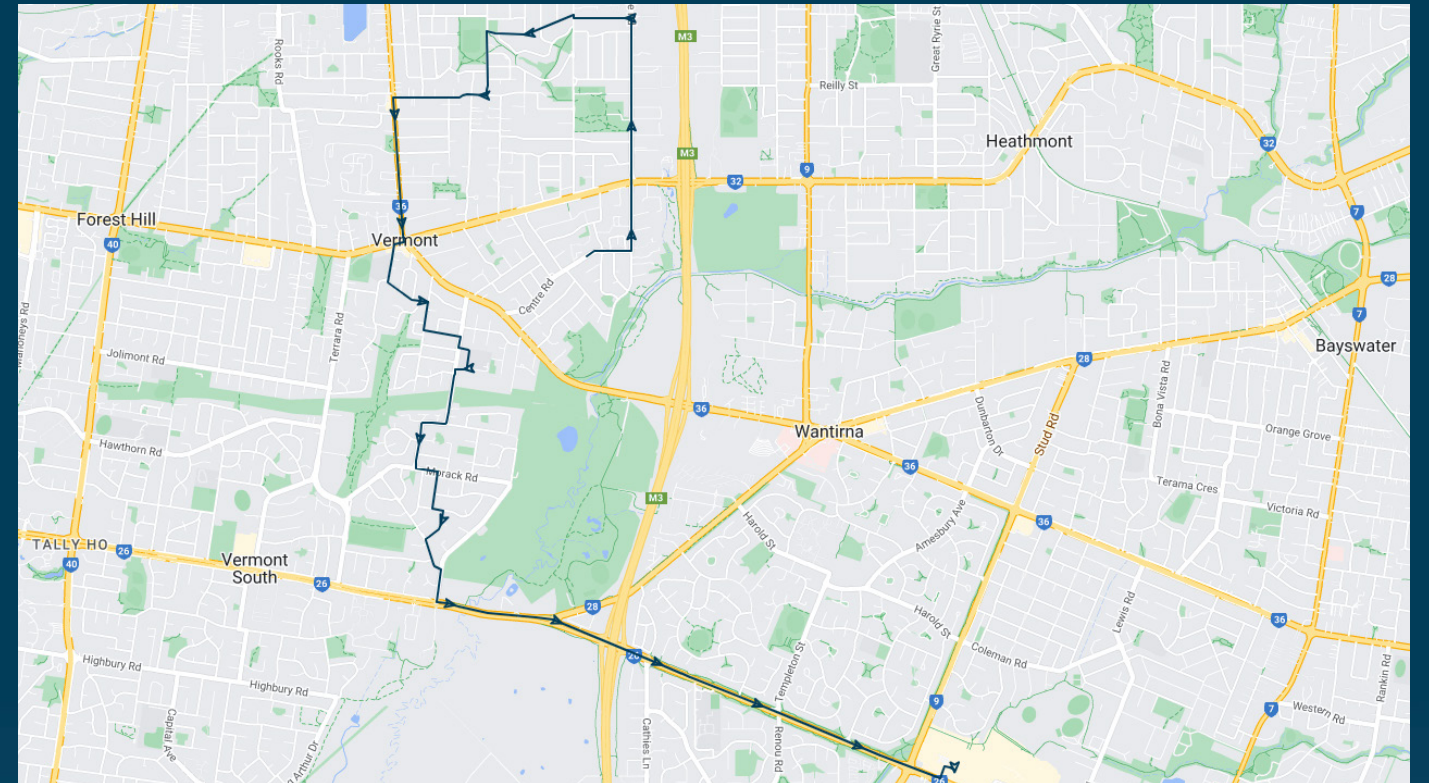

Vermont Secondary College

Route: 1037 | Afternoon

Stop ID	Stop Name	Time	Stop ID	Stop Name	Time
44620	St James Primary School	15:20			
15291	Canterbury Rd/Heatherdale Rd	15:21			
15290	Churinga Ave/Heatherdale Rd	15:22			
15289	Kulnine Ave/Heatherdale Rd	15:23			
15288	Culwell Ave/Heatherdale Rd	15:24			
10515	Vernal Ave/Mitcham Rd	15:30			
11849	Premier Ave/Mitcham Rd	15:31			
11850	Grey St/Mitcham Rd	15:31			
44621	Vermont Primary School	15:33			
44622	Vermont Secondary College	15:38			
16164	Nadia Pl/Morack Rd	15:38			
16165	Kara Walk/Morack Rd	15:39			
16166	Wynne Ct/Morack Rd	15:39			
16167	Murchison Ave/Morack Rd	15:39			
8255	Eastlink/Burwood Hwy	15:44			
8256	Cathies Lane/Burwood Hwy	15:45			
8257	Milpera Cres/Burwood Hwy	15:47			
8258	Templeton St/Burwood Hwy	15:48			
8259	Hartington Dr/Burwood Hwy	15:49			
8260	Old Stud Rd/Burwood Hwy	15:49			
40358	Knox City SC	15:51			

Times listed are estimated times only, it is advised to arrive at your stop earlier than the listed time to avoid missing your bus.

You can also download the Ventura Tracker app to view real time bus locations of all services

Vermont Secondary College

Route: 1037 | Afternoon