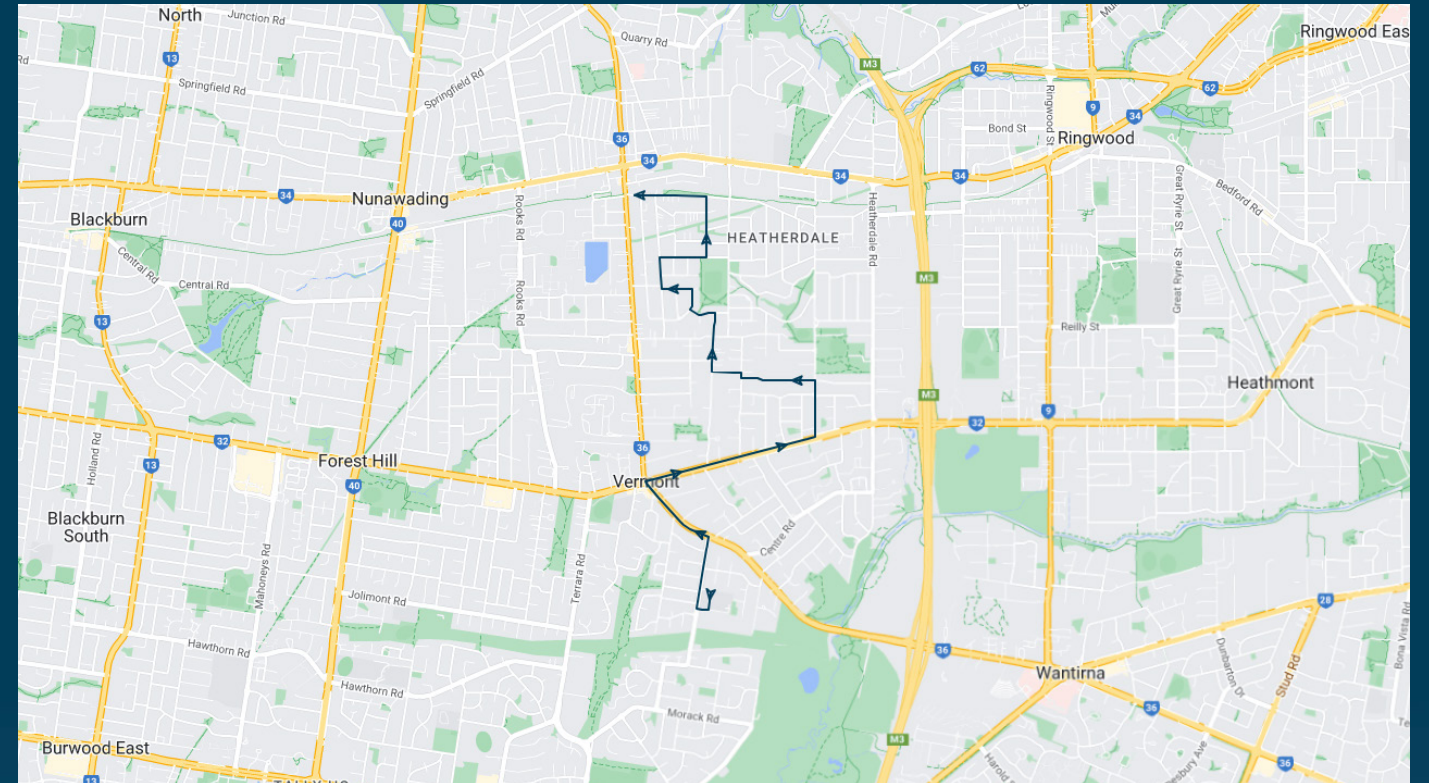

Vermont Secondary College

Route: 1030 | Afternoon

Stop ID	Stop Name	Time	Stop ID	Stop Name	Time
44622	Vermont Secondary College	15:25			
15301	Vermont Secondary College/Morack Rd	15:25			
15300	Lucerne St/Morack Rd	15:26			
16704	Hayward Ct/Boronia Rd	15:26			
15292	Andrew St/Canterbury Rd	15:30			
12988	Canterbury Rd/Purches St	15:30			
12987	Denis St/Purches St	15:31			
12986	Purches St/Churinga Ave	15:31			
12985	Rangeview Primary School/Churinga Ave	15:32			
12984	Scott St/Churinga Ave	15:32			
12982	Scott St/Langford Ave	15:32			
12962	Langford Ave/Glenburnie Rd	15:33			
12961	Orient Ave/Glenburnie Rd	15:33			
12960	Ferris Ave/Glenburnie Rd	15:34			
12959	Cecil Ct/Ferris Ave	15:34			
12958	Norman St/Simpson St	15:35			
12912	Sunshine Ave/Creek Rd	15:36			
12911	Clive St/Garden Ave	15:36			
11555	Garden Ave/Reserve Ave	15:37			
11554	Berry Ave/Reserve Ave	15:37			
11553	Brunswick Rd/Reserve Ave	15:38			
11552	38 Brunswick Rd	15:39			
11551	Mitcham Rd/Brunswick Rd	15:40			

Times listed are estimated times only, it is advised to arrive at your stop earlier than the listed time to avoid missing your bus.

You can also download the Ventura Tracker app to view real time bus locations of all services

Vermont Secondary College

Route: 1030 | Afternoon

TURN DIRECTIONS

Via Right Morack Rd, Left Boronia Rd, Right Canterbury Rd, Left Purches St, Left Churinga Ave, Right Scott St, Left Langford Ave, Right Glenburnie Rd, Left Ferris Ave, Right Ian Cres, Left Simpson St, Right Creek Rd, Right Garden Ave, Left Reserve Ave, Left Brunswick Rd to Mitcham Rd

Vermont Secondary College

Route: 1032 | Afternoon

TURN DIRECTIONS

Runs express to Canterbury Rd, via Right Morack Rd, Left Boronia Rd, Left Canterbury Rd, Left McClares Rd, Right Jolimont Rd, Right Stevens Rd, Right Canterbury Rd, Left Rooks Rd, Right Owen St, Left Mitcham Rd, Left Maroondah Hwy, Left Station St, Left Culcutta St to Mitcham Station