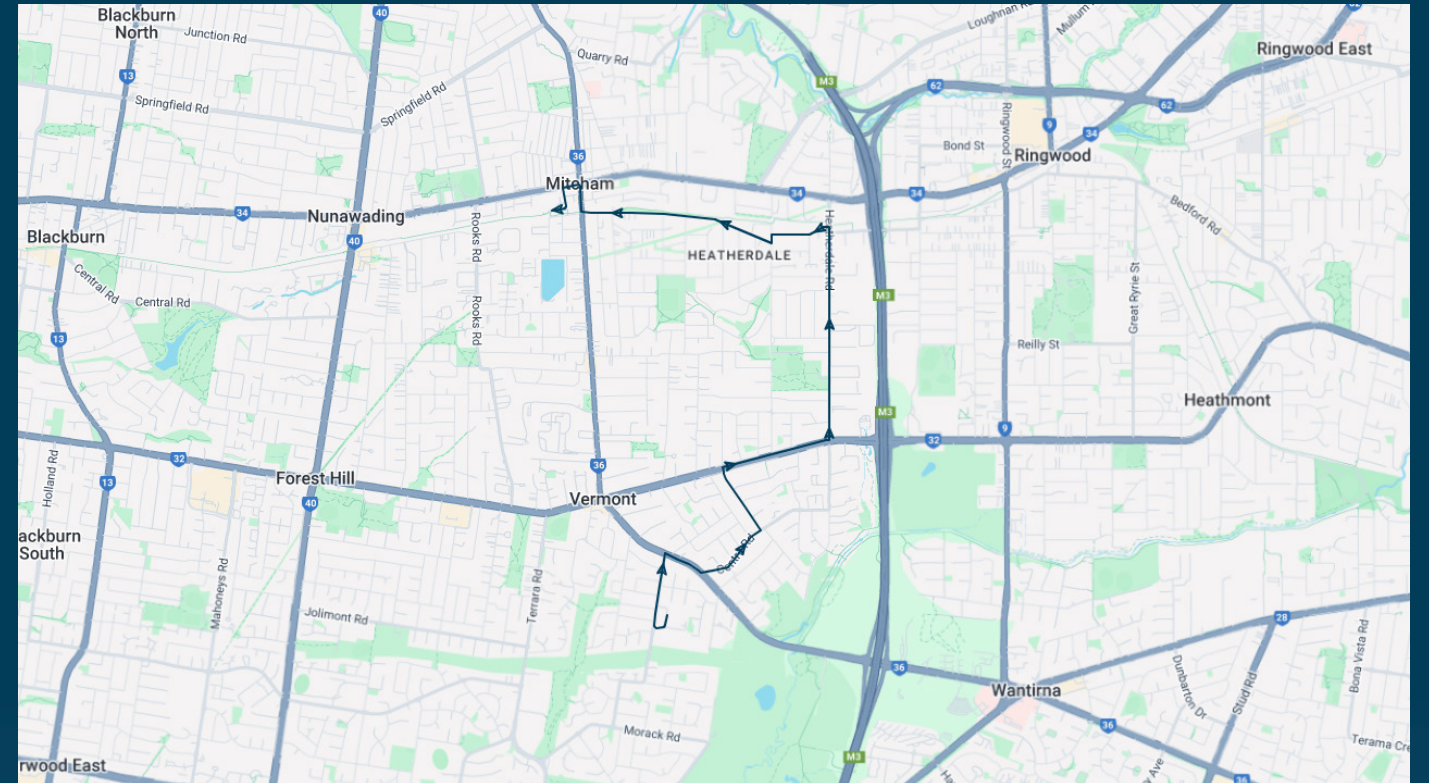

To view our list of live tracked services, visit www.venturabus.com.au
 Timetable Printed : 30 September 2024

Times listed are estimated times only, it is advised to arrive at your stop earlier than the listed time to avoid missing your bus.

You can also download the Ventura Tracker app to view real time bus locations of all services

Vermont Secondary College

Route: 3440 | Afternoon

Stop ID	Stop Name	Time	Stop ID	Stop Name	Time
44622	Vermont Secondary College	15:20			
15301	Vermont Secondary College/Morack Rd	15:20			
15300	Lucerne St/Morack Rd	15:20			
15299	Lusk Dr/Boronia Rd	15:21			
15297	Uralla St/Centre Rd	15:21			
15296	Beddoe Rd/Centre Rd	15:22			
15295	Frank St/Blanche Dr	15:22			
15294	Canterbury Rd/Blanche Dr	15:23			
15292	Andrew St/Canterbury Rd	15:23			
15291	Canterbury Rd/Heatherdale Rd	15:24			
15290	Churinga Ave/Heatherdale Rd	15:24			
15289	Kulnine Ave/Heatherdale Rd	15:25			
15288	Culwell Ave/Heatherdale Rd	15:25			
11552	38 Brunswick Rd	15:28			
11551	Mitcham Rd/Brunswick Rd	15:29			
21048	Mitcham Station	15:30			

Vermont Secondary College

Route: 3440 | Afternoon

TURN DIRECTIONS

Via Right Morack Rd, Right Boronia Rd, Left Centre Rd, Left Blanche Dr, Right Canterbury Rd, Left Heatherdale Rd, Left Forster Rd, Left Purches St, Right Brunswick Rd, Right Mitcham Rd, Left Maroondah Hwy, Left Station St to Mitcham Station

You can also download the Ventura Tracker app to view real time bus locations of all services