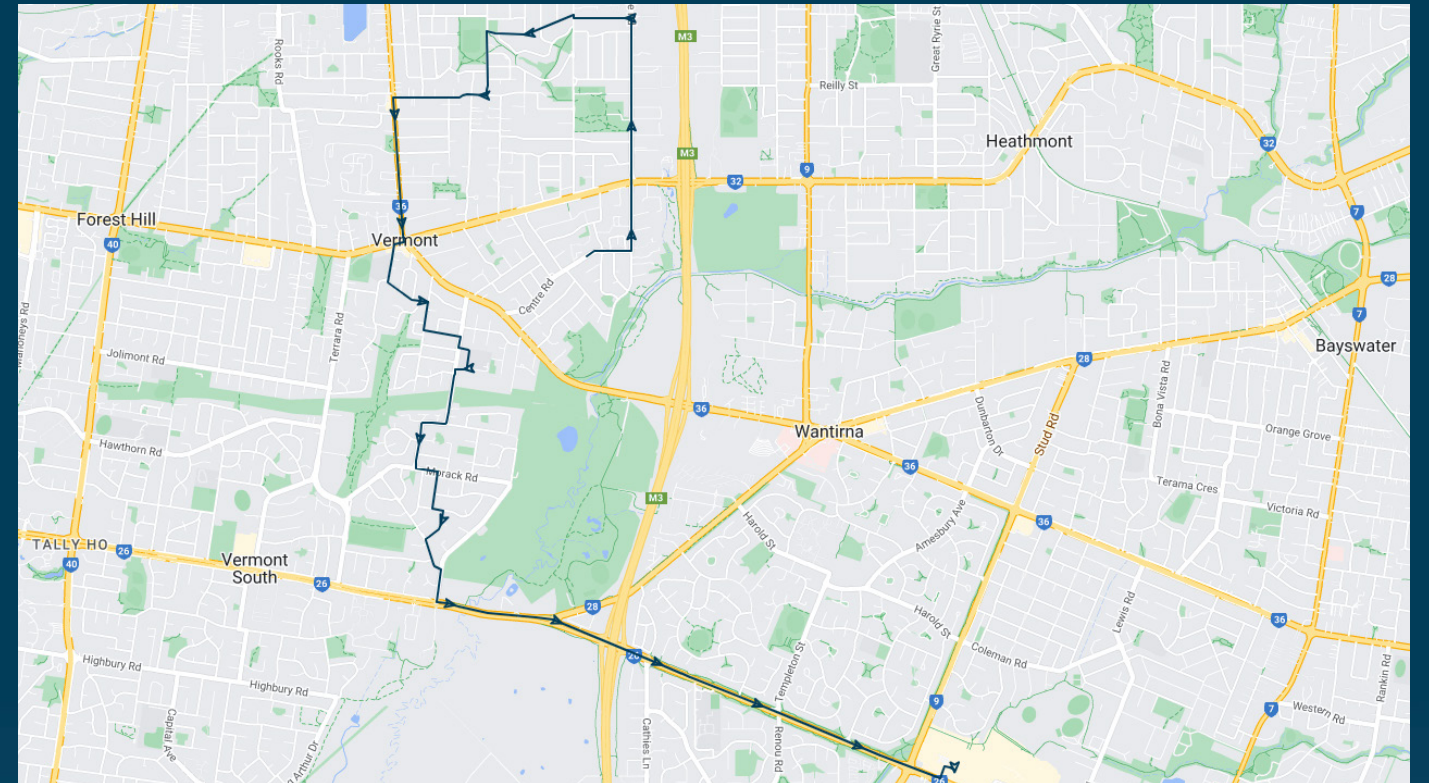

You can also download the Ventura Tracker app to view real time bus locations of all services

Vermont Primary School

Route: 1037 | Afternoon

Stop ID	Stop Name	Time	Stop ID	Stop Name	Time
44620	St James Primary School	15:20			
15291	Canterbury Rd/Heatherdale Rd	15:21			
15290	Churinga Ave/Heatherdale Rd	15:22			
15289	Kulnine Ave/Heatherdale Rd	15:23			
15288	Culwell Ave/Heatherdale Rd	15:24			
10515	Vernal Ave/Mitcham Rd	15:30			
11849	Premier Ave/Mitcham Rd	15:31			
11850	Grey St/Mitcham Rd	15:31			
44621	Vermont Primary School	15:33			
44622	Vermont Secondary College	15:38			
16164	Nadia Pl/Morack Rd	15:38			
16165	Kara Walk/Morack Rd	15:39			
16166	Wynne Ct/Morack Rd	15:39			
16167	Murchison Ave/Morack Rd	15:39			
8255	Eastlink/Burwood Hwy	15:44			
8256	Cathies Lane/Burwood Hwy	15:45			
8257	Milpera Cres/Burwood Hwy	15:47			
8258	Templeton St/Burwood Hwy	15:48			
8259	Hartington Dr/Burwood Hwy	15:49			
8260	Old Stud Rd/Burwood Hwy	15:49			
40358	Knox City SC	15:51			

Times listed are estimated times only, it is advised to arrive at your stop earlier than the listed time to avoid missing your bus.

You can also download the Ventura Tracker app to view real time bus locations of all services

Vermont Primary School

Route: 1037 | Afternoon

TURN DIRECTIONS

Via Centre Rd, Left Heatherdale Rd, Left Good Governs St, Right Purches St, Left Dudley St, Left Cochrane St, Right Orient Ave, Left Mitcham Rd, Right Canterbury Rd, Left Nurlendi Rd, Left Karwitha St, Right Philip St, Left Marina St, Right Morack Rd, Right Rutherglen Rd, Left Coonawarra Dr, Right Tanunda St, Left Great Western Dr, Right Morack Rd, Left Burwood Hwy, Left into Knox City SC