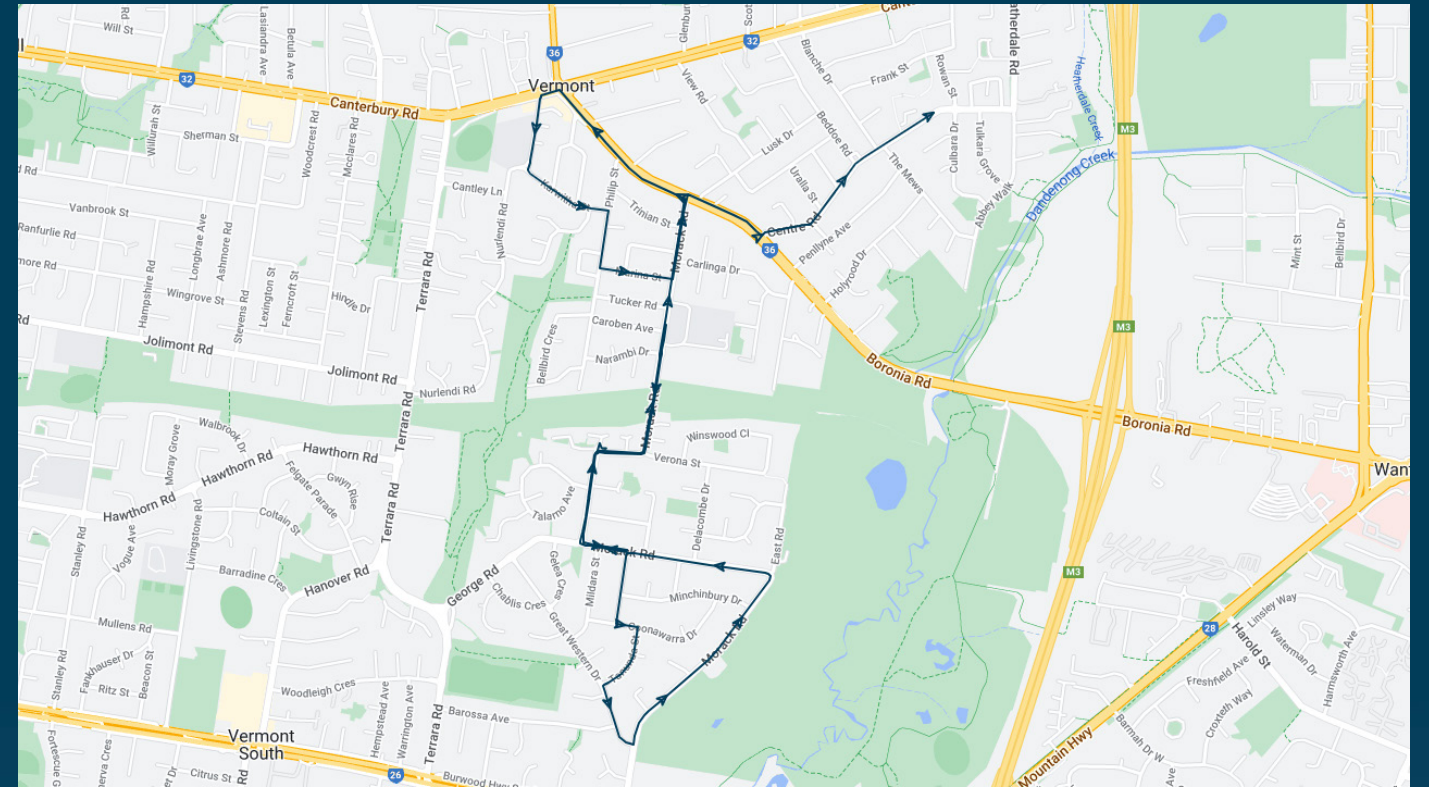

To view our list of live tracked services, visit www.venturabus.com.au

Timetable Printed : 30 September 2024

Vermont Primary School

Route: 1035 | Morning

Stop ID	Stop Name	Time	Stop ID	Stop Name	Time
23262	Vermont Secondary College/Morack Rd	08:20			
16164	Nadia Pl/Morack Rd	08:20			
16165	Kara Walk/Morack Rd	08:21			
16166	Wynne Ct/Morack Rd	08:21			
16167	Murchison Ave/Morack Rd	08:21			
15305	Murchison Ave/Morack Rd	08:26			
15304	Talarno Ave/Morack Rd	08:26			
15303	Kara Walk/Morack Rd	08:26			
15302	Nadia Pl/Morack Rd	08:27			
23262/2	Vermont Secondary College/Morack Rd	08:27			
15301	Vermont Secondary College/Morack Rd	08:27			
15300	Lucerne St/Morack Rd	08:28			
16704	Hayward Ct/Boronia Rd	08:29			
16705	Beaumont St/Boronia Rd	08:29			
44621	Vermont Primary School	08:30			
15300/2	Lucerne St/Morack Rd	08:34			
15299	Lusk Dr/Boronia Rd	08:36			
15297	Uralla St/Centre Rd	08:37			
15296	Beddoe Rd/Centre Rd	08:38			
44620	St James Primary School	08:40			

Vermont Primary School

Route: 1035 | Morning

TURN DIRECTIONS

Via Morack Rd, Right Rutherglen Dr, Left Coonawarra Dr, Right Tanunda St, Left Great Western Dr, Left Morack Rd, Left Boronia Rd, Left Canterbury Rd, Left Nurlendi Rd, Left Karwitha St, Right Phillip St, Left Marina St, Left Morack Rd, Right Boronia Rd, Left Centre Rd to St James Primary School