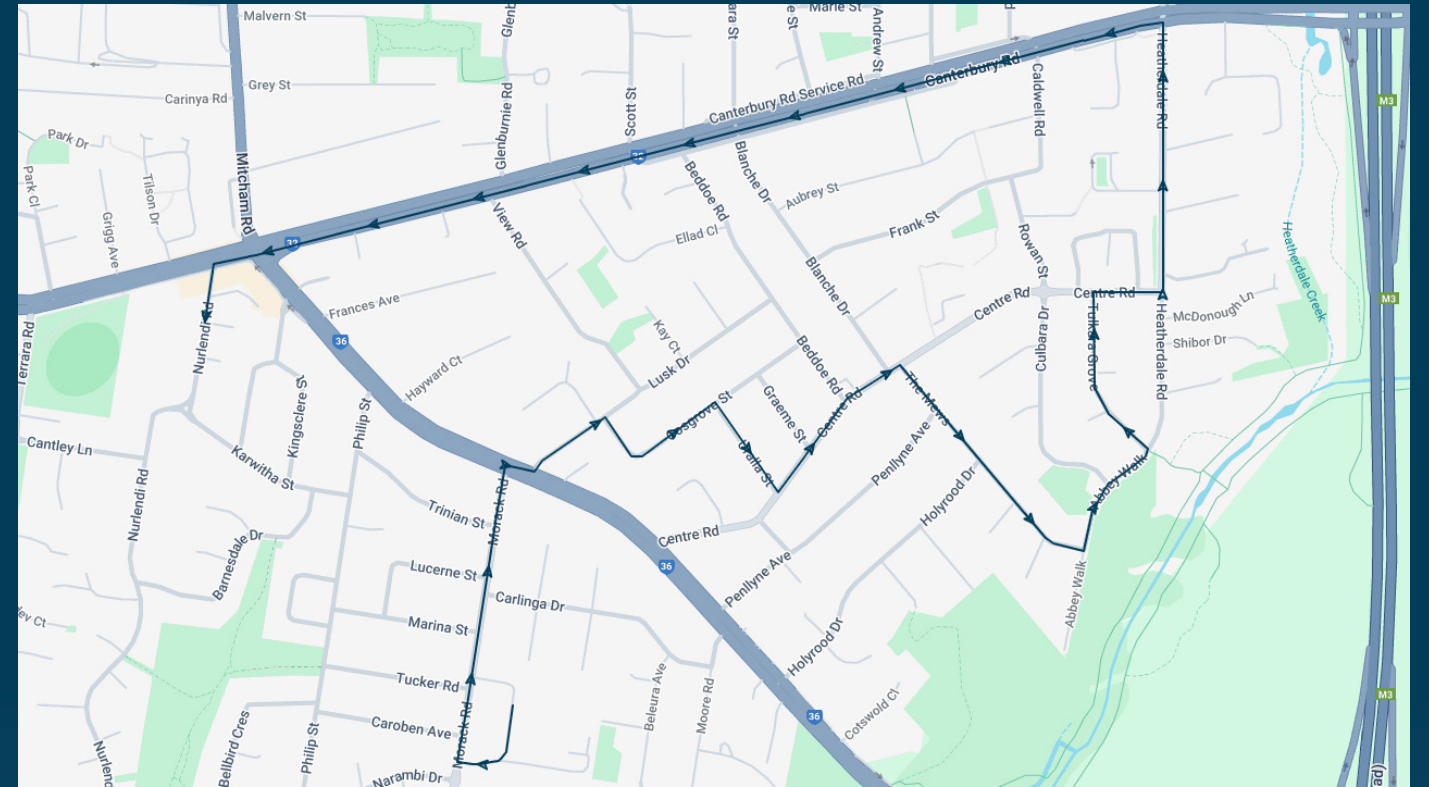

Vermont Primary School

Route: 1037 | Afternoon

TURN DIRECTIONS

Via Centre Rd, Left Heatherdale Rd, Left Good Governs St, Right Purches St, Left Dudley St, Left Cochrane St, Right Orient Ave, Left Mitcham Rd, Right Canterbury Rd, Left Nurlendi Rd, Left Karwitha St, Right Philip St, Left Marina St, Right Morack Rd, Right Rutherglen Rd, Left Coonawarra Dr, Right Tanunda St, Left Great Western Dr, Right Morack Rd, Left Burwood Hwy, Left into Knox City SC

To view our list of live tracked services, visit www.venturabus.com.au

Timetable Printed : 30 September 2024

Vermont Primary School

Route: 1065 | Morning

Stop ID	Stop Name	Time	Stop ID	Stop Name	Time
44622	Vermont Secondary College	08:30			
15301	Vermont Secondary College/Morack Rd	08:30			
15300	Lucerne St/Morack Rd	08:31			
15296	Beddoe Rd/Centre Rd	08:35			
15721	Smithfield Walk/Canterbury Rd	08:42			
15722	Andrew St/Canterbury Rd	08:44			
44621	Vermont Primary School	08:50			

Vermont Primary School

Route: 1065 | Morning

TURN DIRECTIONS

Via Right Morack Rd, Right Boronia Rd, Left Lusk Dr, Right Cosgrove St, Right Uralla St, Left Centre Rd, Right The Mews, Left Abbey Walk, Left Tulkarra Gv, Right Centre Rd, Left Heatherdale Rd, Left Canterbury Rd, Left Nurlendi Rd to Vermont Primary School