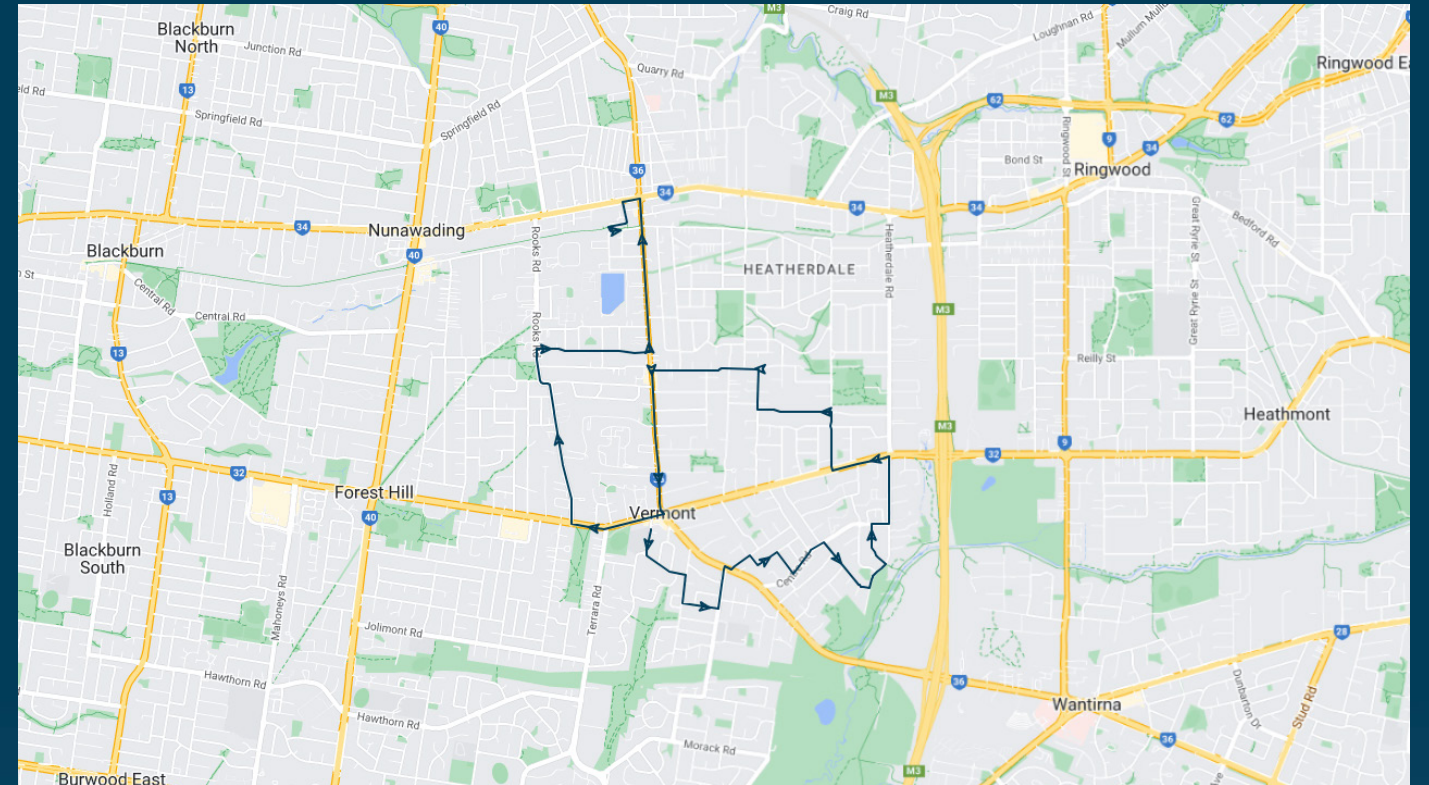

Vermont Primary School

Route: 1033 | Afternoon

Stop ID	Stop Name	Time	Stop ID	Stop Name	Time
44621	Vermont Primary School	15:40			
15300	Lucerne St/Morack Rd	15:42			
15296	Beddoe Rd/Centre Rd	15:44			
15721	Smithfield Walk/Canterbury Rd	15:47			
12988	Canterbury Rd/Purches St	15:48			
12987	Denis St/Purches St	15:48			
12986	Purches St/Churinga Ave	15:49			
12985	Rangeview Primary School/Churinga Ave	15:49			
12984	Scott St/Churinga Ave	15:50			
10515	Vernal Ave/Mitcham Rd	15:52			
11849	Premier Ave/Mitcham Rd	15:53			
11850	Grey St/Mitcham Rd	15:53			
16706	Stairway College/Rooks Rd	15:56			
16707	Beech St/Rooks Rd	15:56			
16708	Lower Ct/Rooks Rd	15:57			
16709	Charles Rooks Reserve/Rooks Rd	15:58			
11504	Simpson St/Mitcham Rd	16:00			
23517	Agra St/Mitcham Rd	16:00			
48059	Delhi St/Mitcham Rd	16:01			
47113	Mitcham Station	16:03			

Times listed are estimated times only, it is advised to arrive at your stop earlier than the listed time to avoid missing your bus.

You can also download the Ventura Tracker app to view real time bus locations of all services

Vermont Primary School

Route: 1033 | Afternoon

TURN DIRECTIONS

Via Nurlendi Rd, Left Karwitha St, Right Philip St, Left Marina St, Left Morack Rd, Right Boronia Rd, Left Lusk Dr, Right Cosgrove St, Right Uralla St, Left Centre Rd, Right The Mews, Left Abbey Walk, Left Tulkarra Gr, Right Centre Rd, Left Heatherdale Rd, Left Canterbury Rd, Right Purches St, Left Churinga Av, Right Scott St, Left Orient Ave, Left Mitcham Rd, Right Canterbury Rd, Right Rooks Rd, Right Owen St, Left Mitcham Rd, Left Maroondah Hwy, Left Station St, Left Calcutta St to Mitcham Station