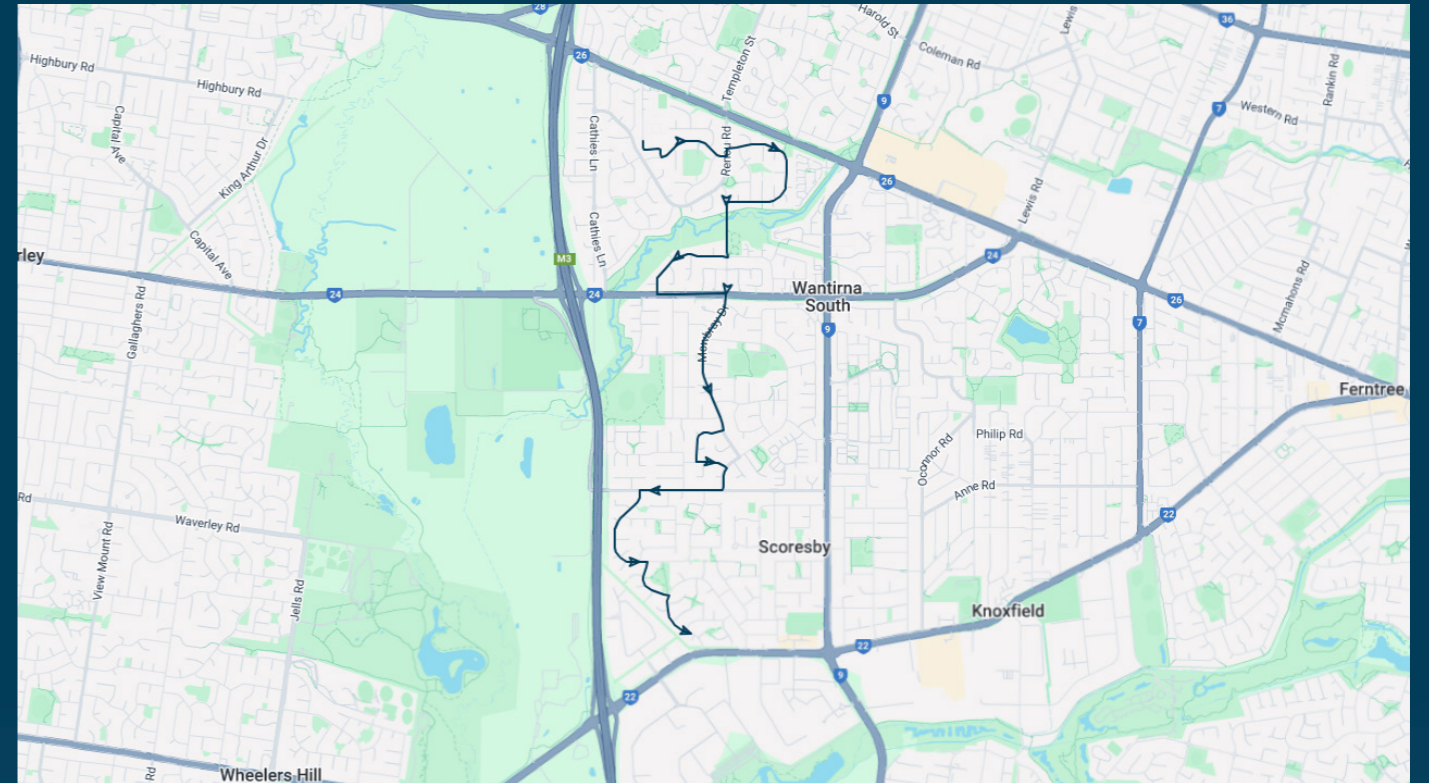

The Knox School

Route: 1040 | Afternoon

TURN DIRECTIONS

Via Left Merryn Gr, Left Renou Rd, Right Burwood Hwy, Left into Knox City SC, Left Burwood Hwy, Left into Upper Ferntree Gully Station

To view our list of live tracked services, visit www.venturabus.com.au

Timetable Printed : 30 September 2024

The Knox School

Route: 1099 | Afternoon

Stop ID	Stop Name	Time	Stop ID	Stop Name	Time
10561	The Knox School	15:50			
16625	Hewson Ct/Old Orchard Dr	15:52			
16624	Old Orchard Reserve/Old Orchard Dr	15:53			
16623	Parkhill Ct/Old Orchard Dr	15:54			
16622	Glenys Ct/Old Orchard Dr	15:55			
16621	Old Orchard Dr/Timothy Dr	15:56			
16602	Caitlyn Ct/Jenola Pde	15:58			
16588	Jeanbart Ct/Jenola Pde	15:59			
14716	Fonteyn Dr/High Street Rd	16:00			
14715	Roycroft Ave/Mowbray Dr	16:01			
14700	Tasman Ct/Mowbray Dr	16:03			
14694	Amour Ct/Mowbray Dr	16:04			
14658	Helpmann St/Mowbray Dr	16:05			
14222	Aplin Pl/Tintern Cres	16:05			
11992	Brennan Dr/Tintern Cres	16:06			
11965	St. Martins Ct/Brennan Dr	16:06			
11771	George St/Argyle Way	16:07			
11184	Somes St/George St	16:08			
11183	Paulette Ct/Berrabri Dr	16:10			
11182	Blake Ct/Berrabri Dr	16:11			
11181	Seville Gr/Berrabri Dr	16:12			
11180	Boyd Ct/Taunton Cres	16:12			
11179	Redcourt Reserve/Taunton Cres	16:13			
11178	Sandyvk Ct/Borg Cres	16:14			
11177	Carol St/Borg Cres	16:15			

Times listed are estimated times only, it is advised to arrive at your stop earlier than the listed time to avoid missing your bus.

You can also download the Ventura Tracker app to view real time bus locations of all services

The Knox School

Route: 1099 | Afternoon

TURN DIRECTIONS

Via Left Merryn Gr, Left Renou Rd, Right Old Orchard Dr, Left Timothy Dr, Right Jenola Pde, Left High St Rd, Right Mowbray Dr, Right Tintern Cres, Left Brennan Dr, Right Argyle Way, Right George St, Left Berrabri Dr (2nd entrance), Right Tauton Cres, Right Borg Cres to Carol St