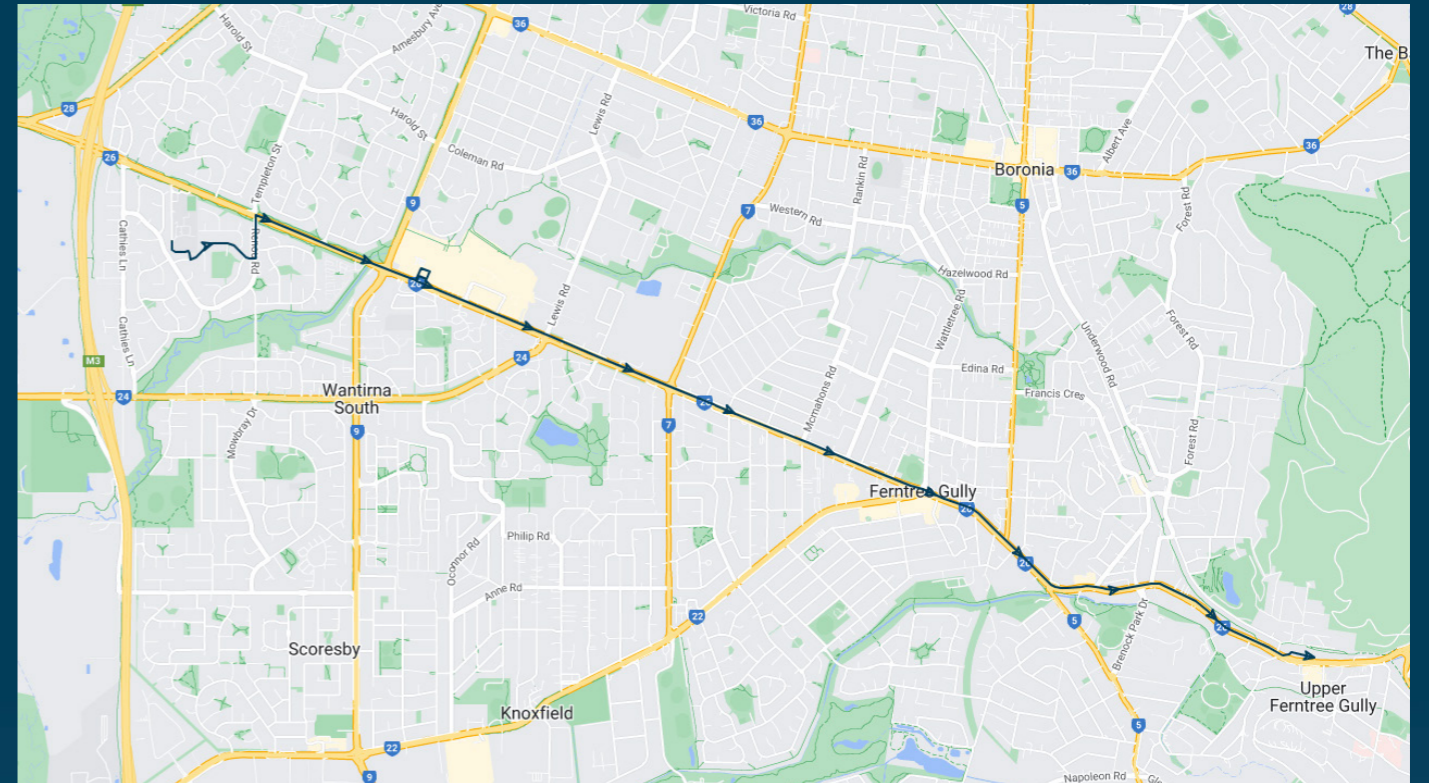

The Knox School

Route: 1040 | Afternoon

Stop ID	Stop Name	Time	Stop ID	Stop Name	Time
10561	The Knox School	15:48			
8258	Templeton St/Burwood Hwy	15:50			
8259	Hartington Dr/Burwood Hwy	15:51			
8260	Old Stud Rd/Burwood Hwy	15:52			
40359	Knox City SC	15:54			
8262	Capital City Bvd/Burwood Hwy	15:55			
8311	Knox City Council/Burwood Hwy	15:56			
8263	Lewis Rd/Burwood Hwy	15:57			
8264	Parkhurst Dr/Burwood Hwy	15:58			
8265	Scoresby Rd/Burwood Hwy	15:59			
16064	Lightwood Dr/Burwood Hwy	16:00			
8267	Manna Gum Rd/Burwood Hwy	16:01			
8268	McMahons Rd/Burwood Hwy	16:02			
8269	Burke Rd/Burwood Hwy	16:03			
8270	Mossfield Ave/Burwood Hwy	16:03			
8271	Oaklands Ave/Burwood Hwy	16:05			
8273	Westley St/Burwood Hwy	16:05			
16065	Dorset Rd/Burwood Hwy	16:06			
8274	Austin St/Burwood Hwy	16:06			
8275	Newton St/Burwood Hwy	16:07			
8276	Station St/Burwood Hwy	16:08			
8277	Forest Rd/Burwood Hwy	16:09			
8278	Acacia Rd/Burwood Hwy	16:11			
8279	Hilltop Rd/Burwood Hwy	16:12			
18862	Upper Ferntree Gully Station	16:13			

Times listed are estimated times only, it is advised to arrive at your stop earlier than the listed time to avoid missing your bus.

You can also download the Ventura Tracker app to view real time bus locations of all services

The Knox School

Route: 1040 | Afternoon

TURN DIRECTIONS

Via Left Merryn Gr, Left Renou Rd, Right Burwood Hwy, Left into Knox City SC, Left Burwood Hwy, Left into Upper Ferntree Gully Station

To view our list of live tracked services, visit www.venturabus.com.au

The Knox School

Route: 1099 | Afternoon

TURN DIRECTIONS

Via Left Merryn Gr, Left Renou Rd, Right Old Orchard Dr, Left Timothy Dr, Right Jenola Pde, Left High St Rd, Right Mowbray Dr, Right Tintern Cres, Left Brennan Dr, Right Argyle Way, Right George St, Left Berrabri Dr (2nd entrance), Right Tauton Cres, Right Borg Cres to Carol St