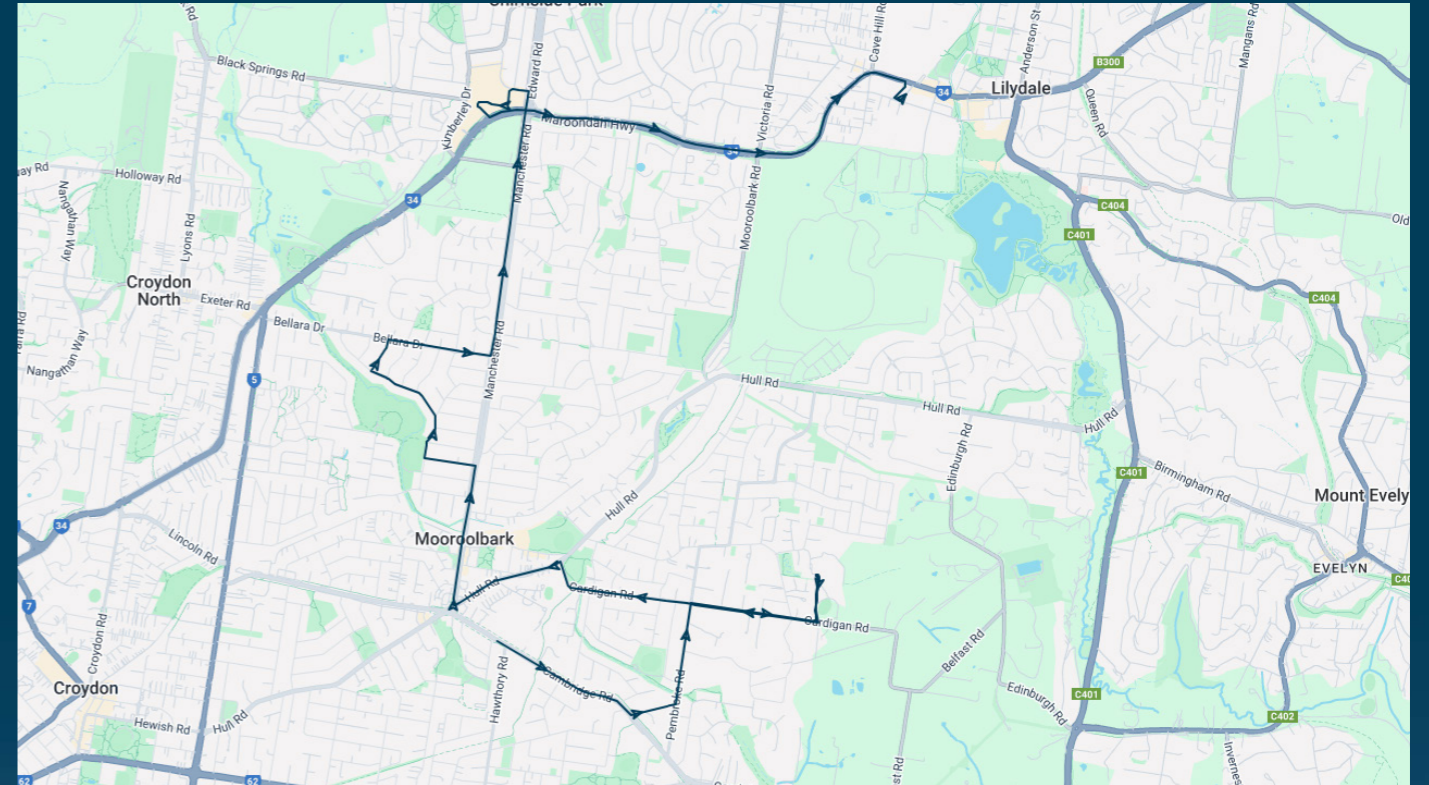

# St Peter Julian Eymard Primary School - Mooroolbark

Route: 2552 | Afternoon

Stop ID	Stop Name	Time	Stop ID	Stop Name	Time
11052	Yarra Hills Secondary College	15:15			
23526	Cambridge Rd/Lawson Rd	15:16			
16613	Longfellow Ave/Pembroke Rd	15:17			
44561	Billanook College - Bottom Area	15:20			
44562	St Peter Julian Eymard Primary School	15:25			
14383	Diane Cres/Manchester Rd	15:29			
13442	Monomeith St/Bellara Dr	15:35			
13441	Highview Dr/Bellara Dr	15:36			
13440	Sheridan Ave/Manchester Rd	15:38			
13439	Erskine Rdge/Manchester Rd	15:39			
13438	Savanna Dr/Manchester Rd	15:40			
13437	Fletcher Rd/Manchester Rd	15:41			
21296	Chirside Park SC	15:45			
7567	Sheppards Lane/Maroondah Hwy	15:47			
7566	Rolling Hills PS/Maroondah Hwy	15:49			
7565	Victoria Rd/Maroondah Hwy	15:51			
7564	Albert Hill Rd/Maroondah Hwy	15:53			
28197	Lilydale Station	15:55			

# St Peter Julian Eymard Primary School - Mooroolbark

Route: 2552 | Afternoon

## TURN DIRECTIONS

Via Cambridge Rd, Left Lawson Rd, Left Pembroke Rd, Right Cardigan Rd, Left into Billanook, Right Cardigan Rd, Left Hull Rd, Right Manchester Rd, Left Andrew St, Right Esther Cres, Right Bulga St, Right Bellara Dr, Left Manchester Rd, Cont Edward Rd, Left View Point Rd, to Chirside Park, then Left Maroondah Hwy, Right William St West, Left John St, Left William St East to Lilydale Station

**You can also download the Ventura Tracker app to view real time bus locations of all services**