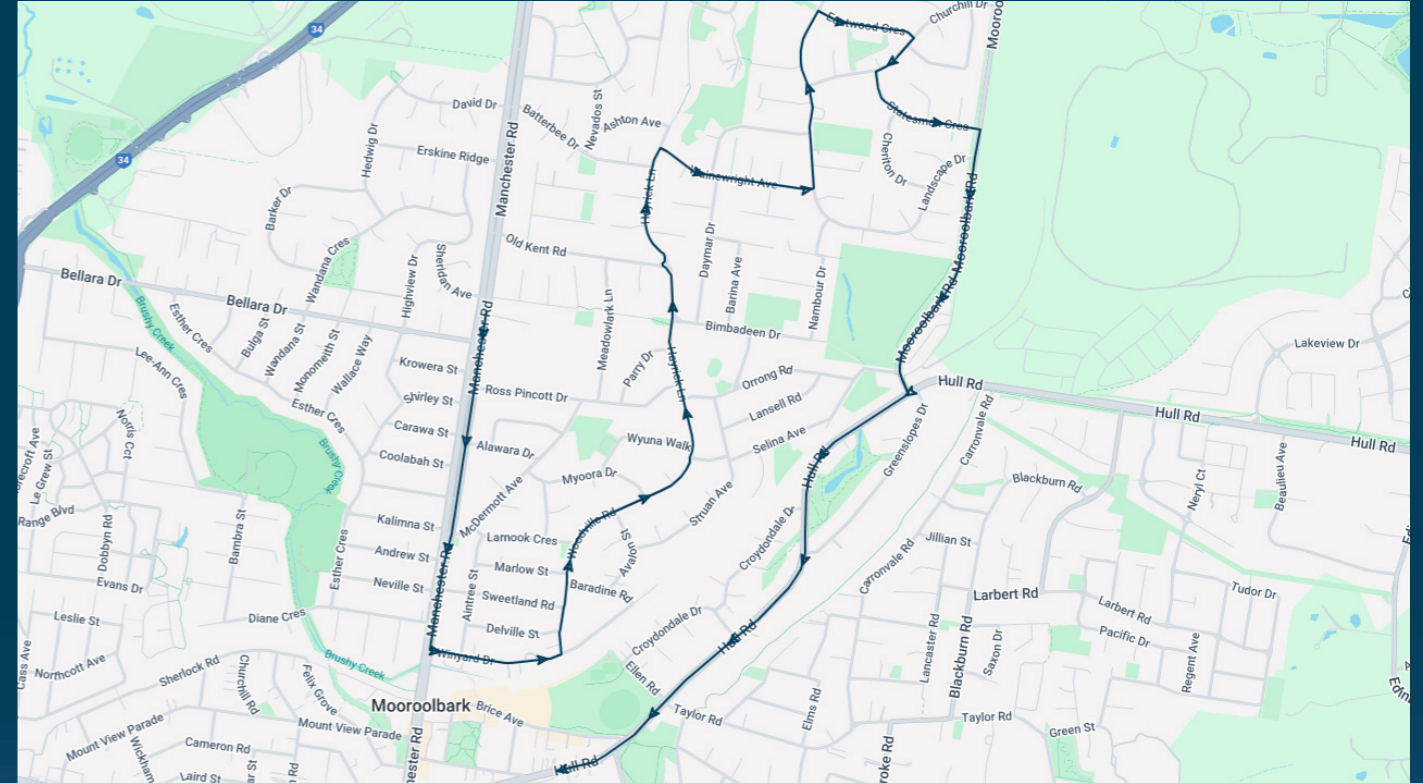

**You can also download the Ventura Tracker app to view real time bus locations of all services**

# St Peter Julian Eymard Primary School - Mooroolbark

Route: 2619 | Morning

Stop ID	Stop Name	Time	Stop ID	Stop Name	Time
13383	Shadowplay Rd/Manchester Rd	08:30			
12760	Blairgowrie House/Manchester Rd	08:30			
12759	McDermott Ave/Manchester Rd	08:31			
12758	Diane Cres/Manchester Rd	08:31			
16606	Bimbadeen Dr/Hayrick Lane	08:35			
16608	Rolling Hills Primary School/Landscape Dr	08:40			
12808	Greenslopes Dr/Hull Rd	08:47			
12807	Mark St/Hull Rd	08:48			
12806	Mooroolbark CFA/Hull Rd	08:49			
44562	St Peter Julian Eymard Primary School	08:50			

# St Peter Julian Eymard Primary School - Mooroolbark

Route: 2619 | Morning

### TURN DIRECTIONS

Via Manchester Rd, Left Winyard Dr, Left Woodville Rd, Cont Hayrick Ln, Right Wainewright Ave, Left Landscape Dr, Right Eastwood Cres, Right Churchill Dr, Left Statesman Cres, Right Mooroolbark Rd, Right Hull Rd to St Peter Julian Eymard Primary School