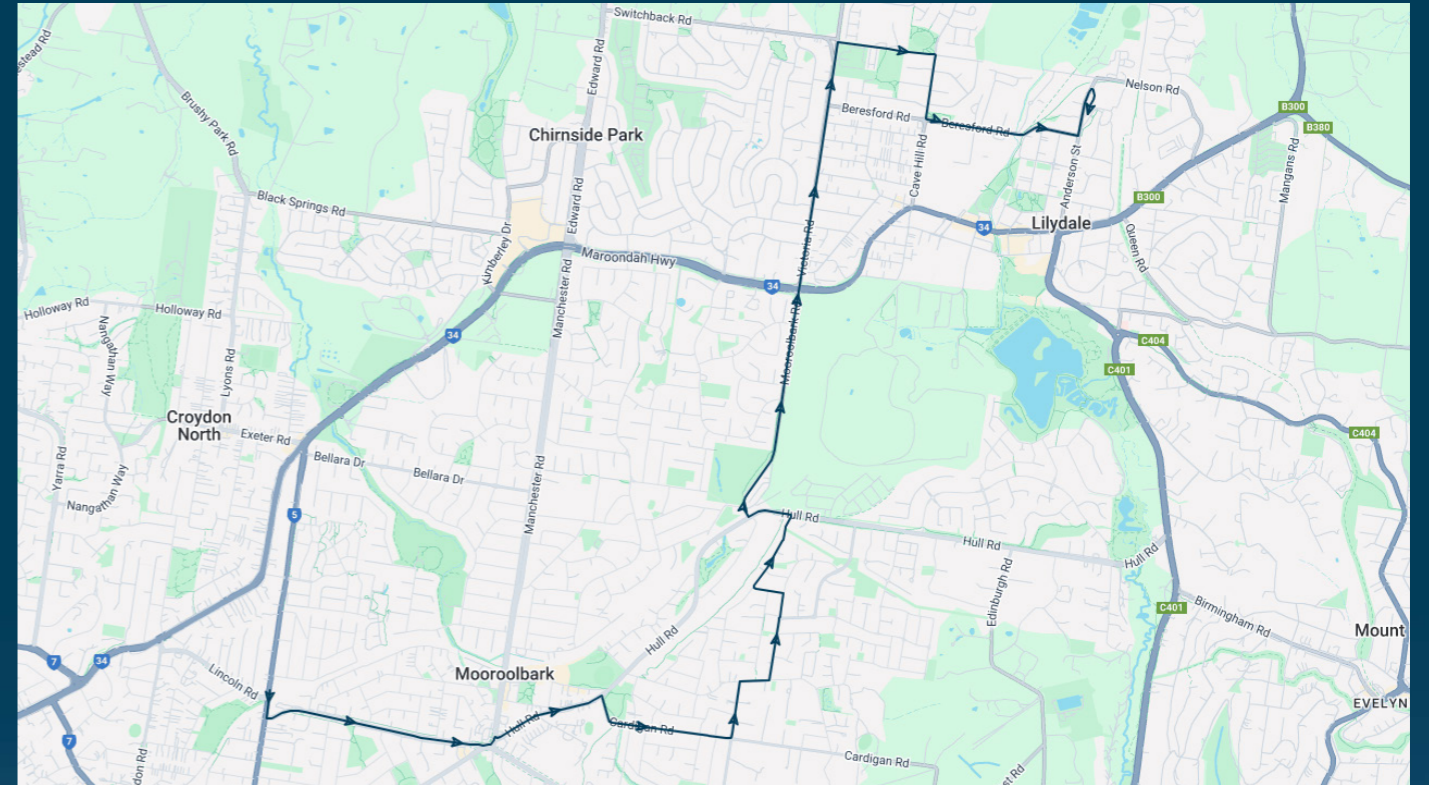

To view our list of live tracked services, visit [www.venturabus.com.au](http://www.venturabus.com.au)  
 Timetable Printed : 30 September 2024

**Times listed are estimated times only, it is advised to arrive at your stop earlier than the listed time to avoid missing your bus.**

**You can also download the Ventura Tracker app to view real time bus locations of all services**

# St Peter Julian Eymard Primary School - Mooroolbark

Route: 2574 | Morning

Stop ID	Stop Name	Time	Stop ID	Stop Name	Time
13394	Lincoln (before) Rd/Dorset Rd	08:05			
ablie	Abraham Dr/Lincoln Rd	08:06			
chhue	Charles St/Hull Rd	08:07			
44562	St Peter Julian Eymard Primary School	08:10			
pehue	Percy Cl/Hull Rd	08:11			
16612	Cardigan Rd/Pembroke Rd	08:13			
tabln	7 Blackburn Rd	08:15			
15696	May Rd/Blackburn Rd	08:16			
23527	Grace Ave/Carronvale Rd	08:17			
16609	Mooroolbark Rd/Hull Rd	08:19			
chmon	Churchill Dr/Mooroolbark Rd	08:20			
akvin	Akarana Rd/Victoria Rd	08:21			
46587	Lilydale West Primary School/Victoria Rd	08:25			
23523	Peden St/Victoria Rd	08:26			
44540	Lilydale Heights College	08:30			
22140	Crestway/Cave Hill Rd	08:30			
22138	Willmette Ct/Cave Hill Rd	08:31			
44541	Mt Lilydale Mercy College	08:35			

# St Peter Julian Eymard Primary School - Mooroolbark

Route: 2574 | Morning