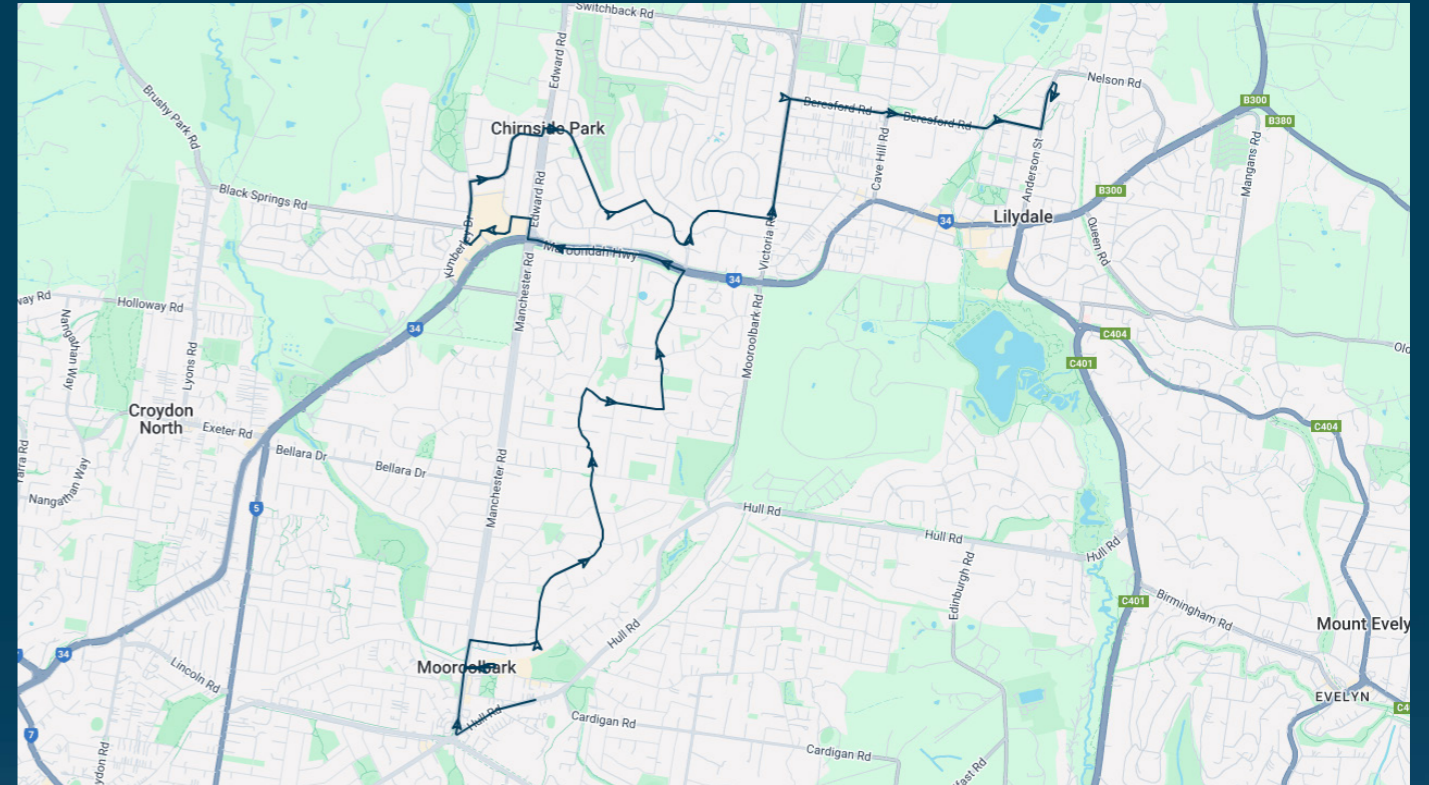

To view our list of live tracked services, visit [www.venturabus.com.au](http://www.venturabus.com.au)  
 Timetable Printed : 30 September 2024

**Times listed are estimated times only, it is advised to arrive at your stop earlier than the listed time to avoid missing your bus.**

**You can also download the Ventura Tracker app to view real time bus locations of all services**

# St Peter Julian Eymard Primary School - Mooroolbark

Route: 2566 | Afternoon

Stop ID	Stop Name	Time	Stop ID	Stop Name	Time
44562	St Peter Julian Eymard Primary School	15:10			
21294	Mooroolbark Station	15:13			
16606	Bimbadeen Dr/Hayrick Lane	15:19			
16608	Rolling Hills Primary School/Landscape Dr	15:22			
7445	Landscape Dr/Maroondah Hwy	15:24			
7446	Dress Circle Lane/Maroondah Hwy	15:26			
21296	Chirnside Park SC	15:28			
16617	The Wallaby Run/Chirnside Dr	15:32			
16616	Chirnside Dr/Country Club Dr	15:34			
23523	Peden St/Victoria Rd	15:38			
44541	Mt Lilydale Mercy College	15:45			

# St Peter Julian Eymard Primary School - Mooroolbark

Route: 2566 | Afternoon

**TURN DIRECTIONS**

Via Hull Rd, Right Manchester Rd, Right Brice Ave, Left into Mooroolbark Station, Right Brice Ave, Right Manchester Rd, Right Winyard Dr, Left Woodville Rd, Cont Hayrick Ln, Right Wainwright Ave, Left Landscape Dr, Left Maroondah Hwy, Right Edward Rd, Left View Point Dr, Left into Chirnside Park SC Bus Terminal, Right Kimberley Dr, Right Vista Dr, Left Edward Rd, Right Chirnside Dr, Right Country Club Dr, Left Grand Valley Dr, Cont Allambi Rd, Left Victoria Rd, Right Beresford Rd, Cont Gardiner St, Left Anderson St, Right into Mt Lilydale Mercy College