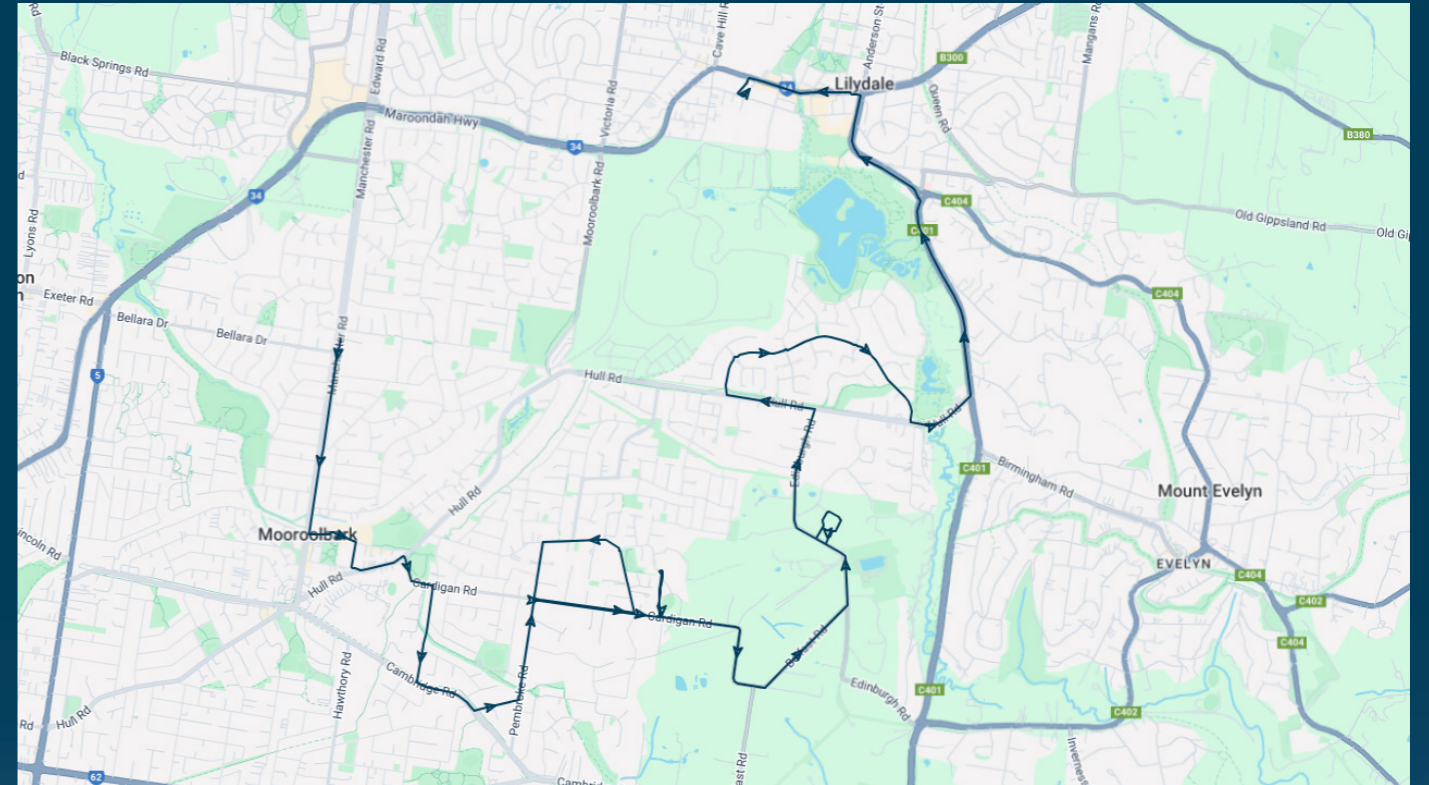

### TURN DIRECTIONS

Via Manchester Rd, Left Winyard Dr, Left Woodville Rd, Cont Hayrick Ln, Right Wainewright Ave, Left Landscape Dr, Right Eastwood Cres, Right Churchill Dr, Left Statesman Cres, Right Mooroolbark Rd, Right Hull Rd to St Peter Julian Eymard Primary School

**You can also download the Ventura Tracker app to view real time bus locations of all services**

# St Peter Julian Eymard Primary School - Mooroolbark

Route: 2629 | Afternoon

Stop ID	Stop Name	Time	Stop ID	Stop Name	Time
13383	Shadowplay Rd/Manchester Rd	15:15			
12760	Blairgowrie House/Manchester Rd	15:15			
12759	McDermott Ave/Manchester Rd	15:15			
12758	Diane Cres/Manchester Rd	15:15			
21294	Mooroolbark Station	15:20			
46595	Yarra Hills Secondary College/Bathurst St	15:25			
44562	St Peter Julian Eymard Primary School	15:25			
16615	Holmes Rd/Dryden Con	15:26			
23526	Cambridge Rd/Lawson Rd	15:27			
16613	Longfellow Ave/Pembroke Rd	15:27			
44563	Mooroolbark East Primary School	15:30			
15697	Cardigan Rd/Pembroke Rd	15:31			
44561	Billanook College - Bottom Area	15:33			
44543	Edinburgh College	15:38			
12869	Peppertree Way/Lakeview Dr	15:39			
12870	126 Lakeview Dr	15:40			
12871	Pinnacle Rise/Lakeview Dr	15:40			
12872	Bella Vista Way/Lakeview Dr	15:41			
12873	Josie Ct/Lakeview Dr	15:41			
12874	Hull Road Wetlands/Lakeview Dr	15:42			
12875	Charles Rd/Hull Rd	15:42			
14701	Hull Rd/Swansea Rd	15:44			
14702	Nicholson Cres/Swansea Rd	15:45			
14703	Arkarana Rd/Swansea Rd	15:46			
14704	Lillydale Lake Entrance/Swansea Rd	15:48			
40199	Lilydale Private Hospital/Anderson St	15:49			
40203	Maroondah Hwy/Anderson St	15:51			
22154	Lilydale Post Office/Maroondah Hwy	15:52			
28197	Lilydale Station	15:55			

# St Peter Julian Eymard Primary School - Mooroolbark

Route: 2629 | Afternoon