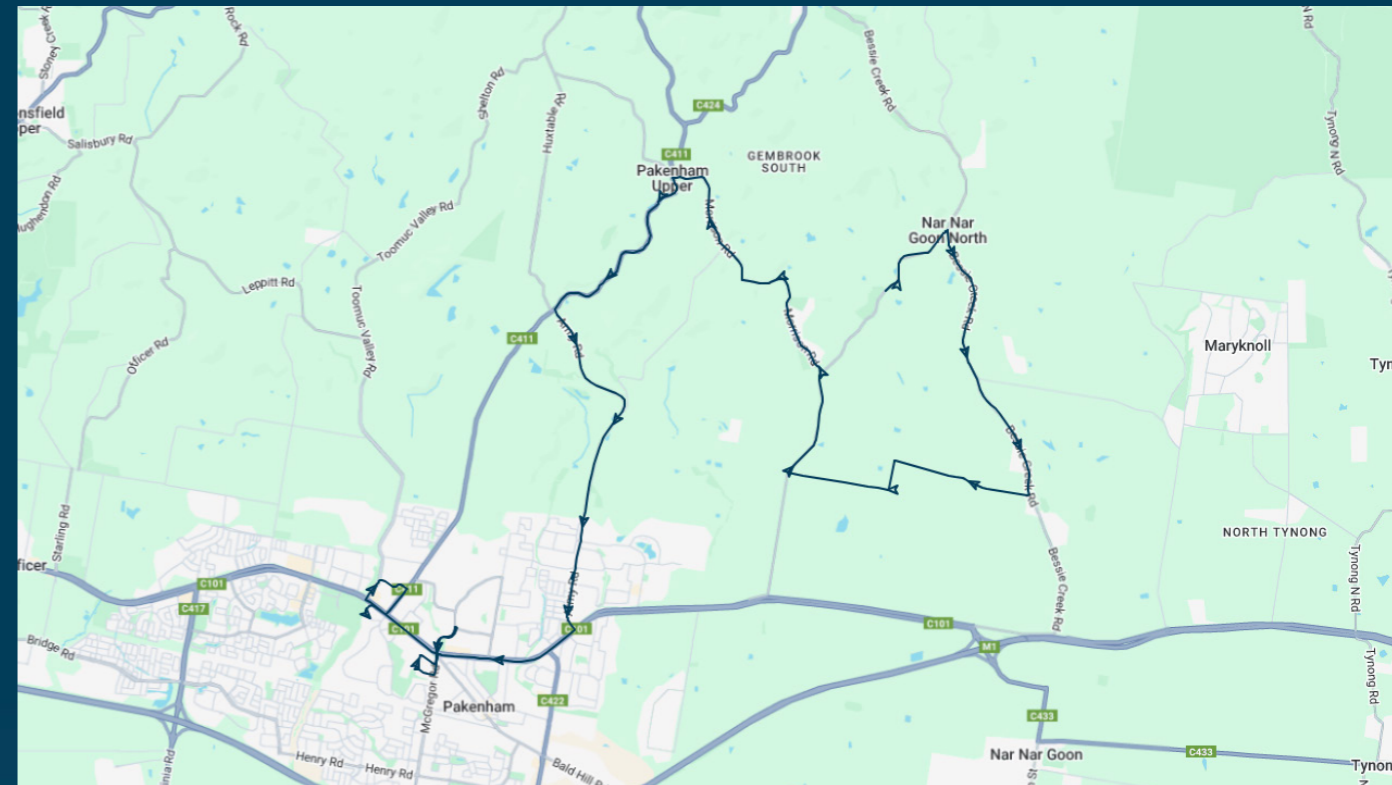

St Patrick's School - Pakenham

Route: 5258 (SBSC) | Morning

Stop ID	Stop Name	Time	Stop ID	Stop Name	Time
	Suellen Ln/Dore Rd	07:40			
	Nar Nar Goon North Hall/Dore Rd	07:44			
	245 Bessie Creek Rd	07:48			
	Warner Rd/Seymour Rd	07:50			
	325 Seymour Rd	07:52			
	Seymour Rd/Dore Rd	07:55			
	10 Morison Rd	07:58			
	100 Morrison Rd	08:00			
	Gordon Rd/Morrison Rd	08:02			
	General Store/Morrison Rd	08:05			
44801	Bellbird Cr/A Army Rd	08:13			
21444	Pakenham Hills Primary School/Army Rd	08:15			
46629	Pakenham Secondary College	08:20			
45609	St.Patrick's School/The Avenue	08:23			
49460	Beaconhills College	08:30			
	Pakenham Consolidated School	08:35			

St Patrick's School - Pakenham

Route: 5258 (SBSC) | Morning