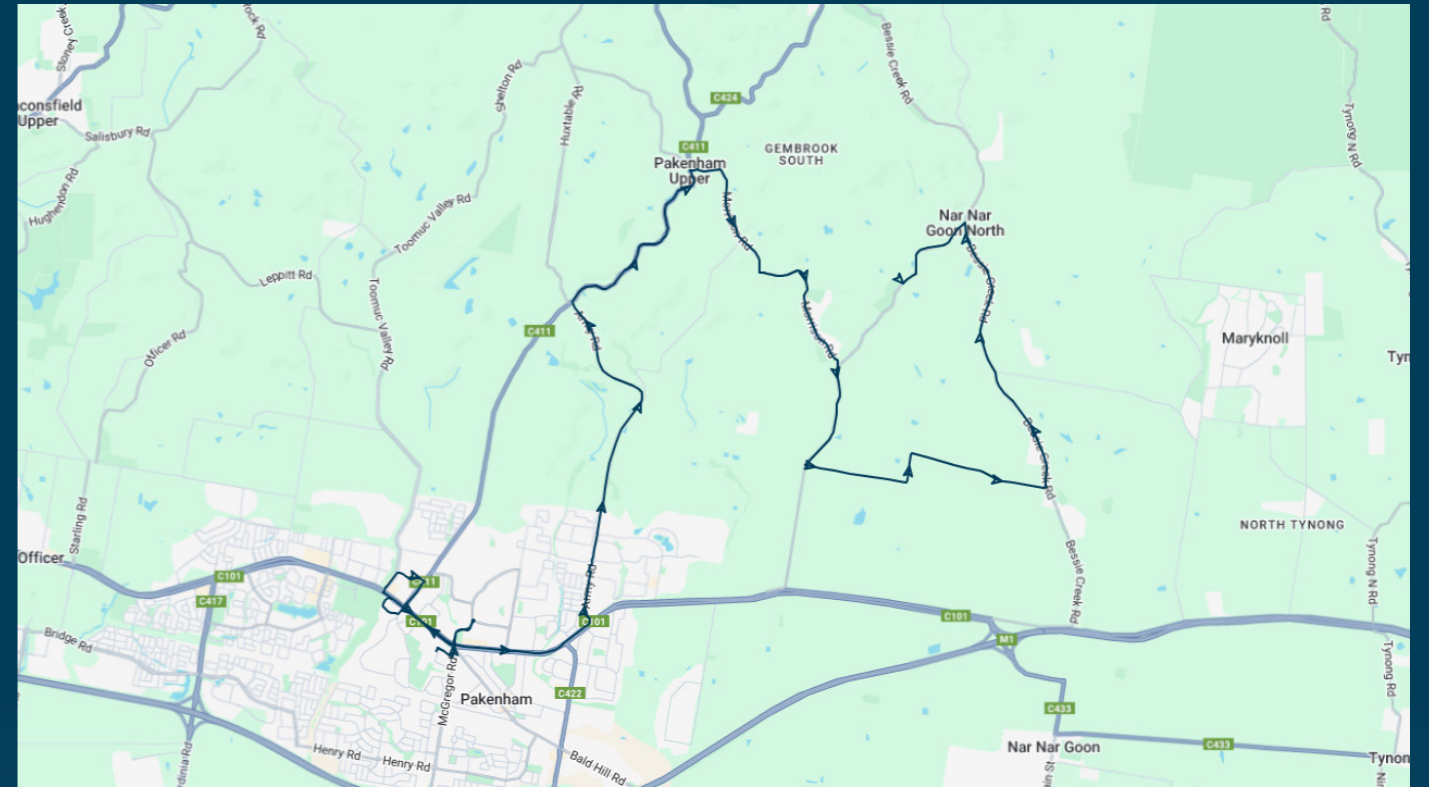

St Patrick's School - Pakenham

Route: 5258 (SBSC) | Afternoon

Stop ID	Stop Name	Time	Stop ID	Stop Name	Time
46629	Pakenham Secondary College	15:25			
45609	St.Patricks's School/The Avenue	15:28			
49460	Beaconhills College	15:33			
	Pakenham Consolidated School	15:40			
21444	Pakenham Hills Primary School/Army Rd	15:50			
44804	Bellbird Cl/Army Rd	15:53			
	420 Morrison Rd	16:00			
	Gordon Rd/Morrison Rd	16:03			
	100 Morrison Rd	16:09			
	10 Morrison Rd	16:09			
	Dore Rd/Seymour Rd	16:12			
	325 Seymour Rd	16:15			
	Warner Rd/Seymour Rd	16:18			
	245 Bessie Creek Rd	16:21			
	Nar Nar Good North Hall/Dore Rd	16:25			
dosue	Suellen Ln/Dore Rd	16:30			

St Patrick's School - Pakenham

Route: 5258 (SBSC) | Afternoon

TURN DIRECTIONS

Via Cunningham Cres, Left McGregor Rd, Cont The Avenue, u-turn at Eagle Dr roundabout, Right Princes Hwy, Right Toomuc Valley Rd, Right into Beaconhills College, Right Pakenham Rd, Left Princes Hwy, Left Rundell Way to Pakenham Consolidated School, Left Duncan Dr, Right Princes Hwy, Left Army Rd, Left into Pakenham Hills Primary School, Left Army Rd, Right Pakenham Rd, Right Morrison Rd, Right Dore Rd, Left Seymour Rd, Left Bessie Creek Rd, Left Dore Rd to Suellen Ln

To view our list of live tracked services, visit www.venturabus.com.au
Timetable Printed : 30 September 2024

Times listed are estimated times only, it is advised to arrive at your stop earlier than the listed time to avoid missing your bus.

You can also download the Ventura Tracker app to view real time bus locations of all services