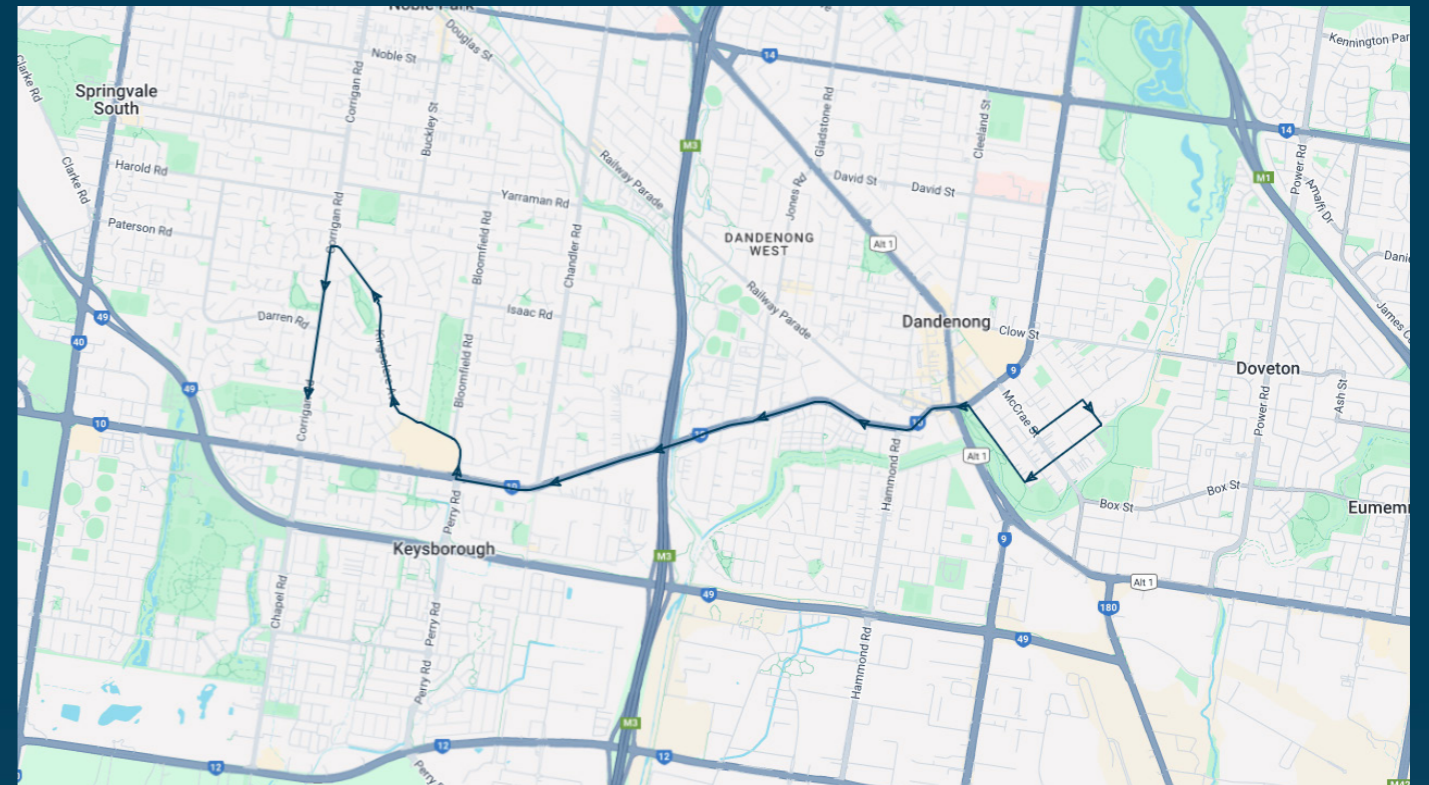

## Route: 2207 | Afternoon

Stop ID	Stop Name	Time	Stop ID	Stop Name	Time
3659	St Marys Primary School/McCrae St	15:33			
44496	St John's College	15:34			
10554	Station St/Cheltenham Rd	15:37			
45457	Allen St/Cheltenham Rd	15:38			
45458	Leslie St/Cheltenham Rd	15:39			
4258	Dingley Ave/Cheltenham Rd	15:40			
4260	Cambria Rd/Cheltenham Rd	15:41			
4261	Haldane St/Cheltenham Rd	15:42			
4262	Chandler Rd/Cheltenham Rd	15:42			
1657	267 Cheltenham Rd	15:43			
3301	Parkmore SC/Kingsclere Ave	15:44			
3302	Grayling Cres/Kingsclere Ave	15:45			
3303	Balgowlah Ave/Kingsclere Ave	15:45			
3476	Turrumurra Dr/Kingsclere Ave	15:46			
1652	Wahroonga Ave/Kingsclere Ave	15:46			
3306	Parramatta Cres/Kingsclere Ave	15:47			
3307	Kingsclere Ave/Corrigan Rd	15:48			
3308	Trevor Ct/Corrigan Rd	15:48			
3309	Darren Rd/Corrigan Rd	15:49			
3310	Putt Gr/Corrigan Rd	15:49			
3311	Resurrection Church/Corrigan Rd	15:50			

**Times listed are estimated times only, it is advised to arrive at your stop earlier than the listed time to avoid missing your bus.**

**You can also download the Ventura Tracker app to view real time bus locations of all services**

## Route: 2207 | Afternoon

### TURN DIRECTIONS

Via McCrae St, Left Power Sr, Right Caroline St, Right Wedge St, Right Pultney St, Left Foster St, Cont Cheltenham Rd, Right Kingsclere Ave, Left Corrigan Rd to Resurrection Church

To view our list of live tracked services, visit [www.venturabus.com.au](http://www.venturabus.com.au)  
 Timetable Printed : 30 September 2024