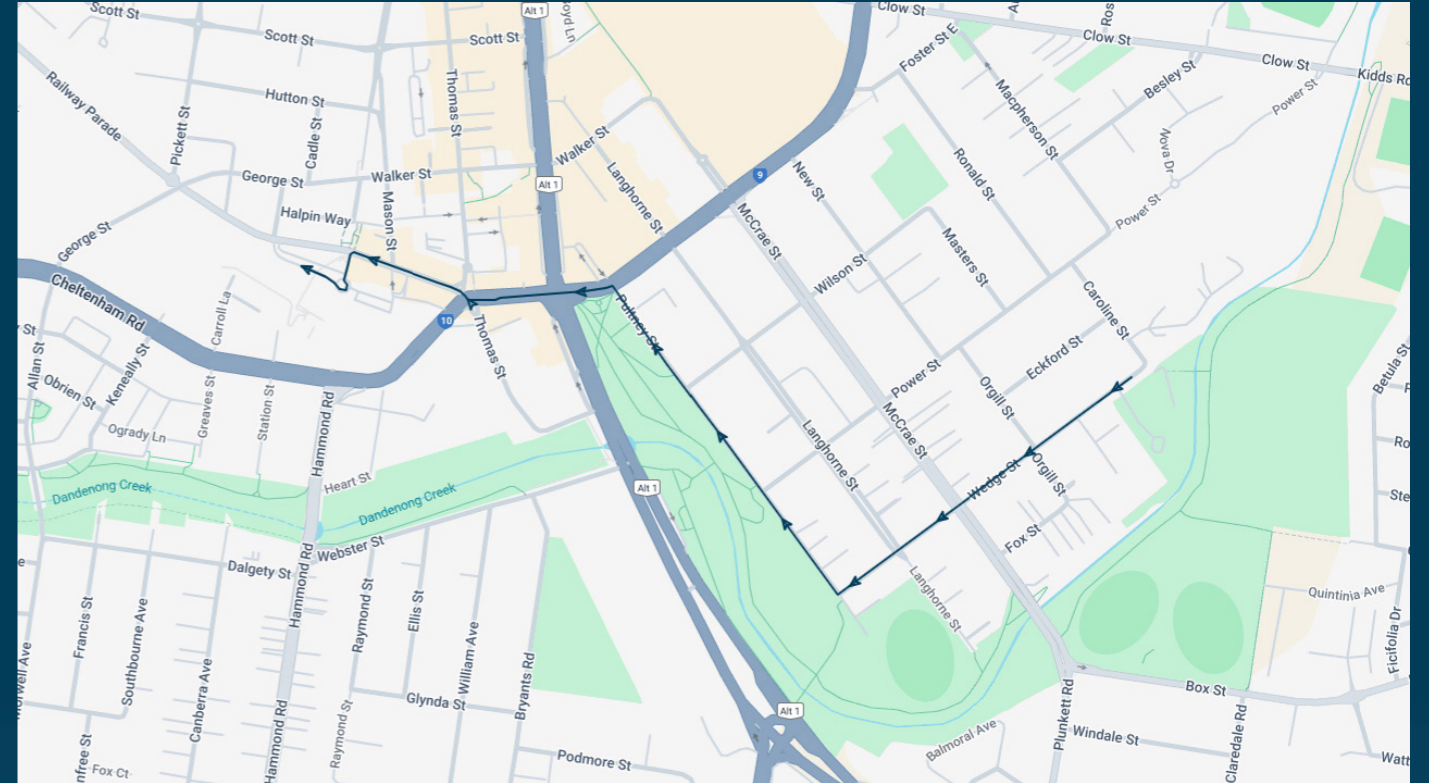

To view our list of live tracked services, visit www.venturabus.com.au
 Timetable Printed : 30 September 2024

St John's College - Dandenong

Route: 2210 | Afternoon

Stop ID	Stop Name	Time	Stop ID	Stop Name	Time
---------	-----------	------	---------	-----------	------

44496	St John's College	15:35			
4251	Dandenong Station	15:42			

Times listed are estimated times only, it is advised to arrive at your stop earlier than the listed time to avoid missing your bus.

You can also download the Ventura Tracker app to view real time bus locations of all services

St John's College - Dandenong

Route: 2210 | Afternoon

TURN DIRECTIONS

Via Wedge St, Right Pultney St, Left Foster St, Left into Dandenong Station

To view our list of live tracked services, visit www.venturabus.com.au
 Timetable Printed : 30 September 2024