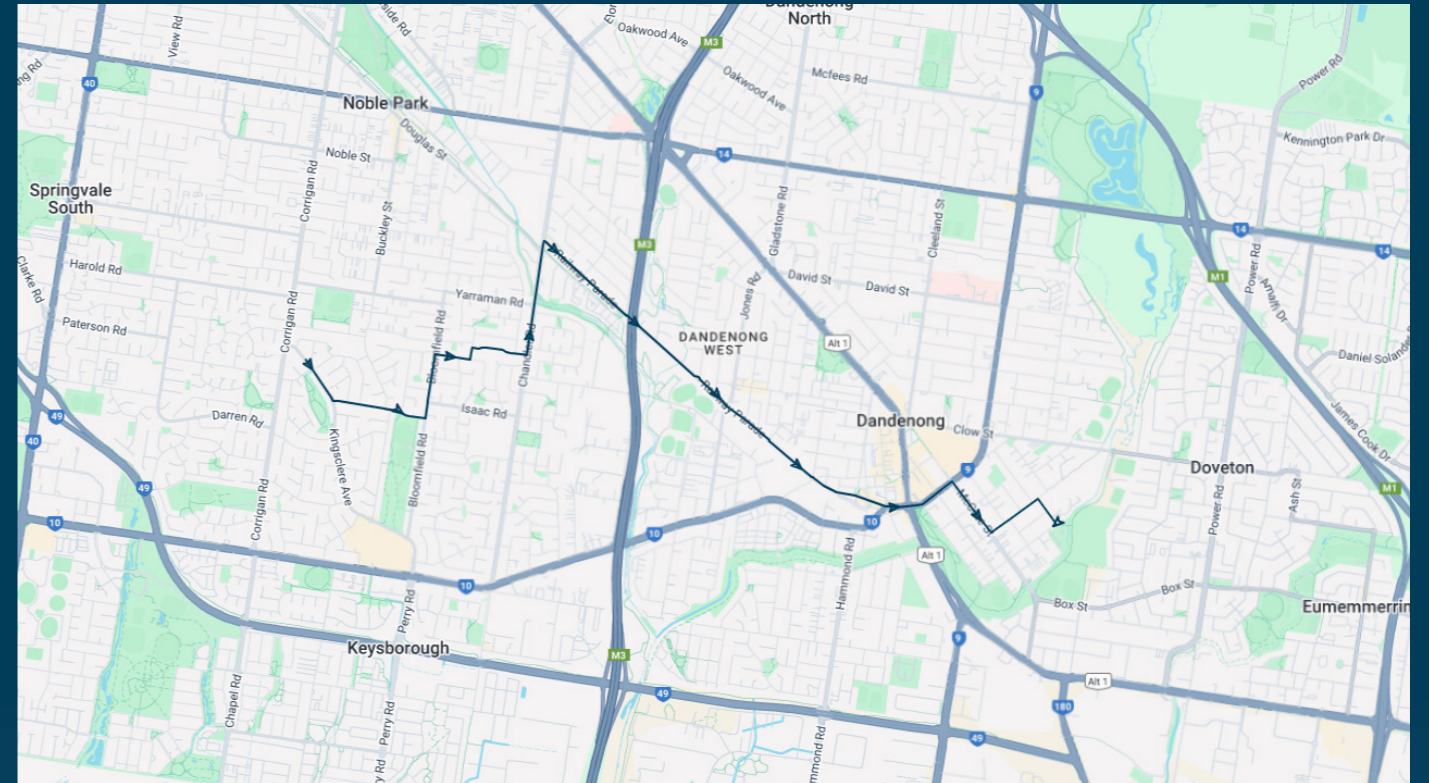

St John's College - Dandenong

Route: 2206 | Morning

Stop ID	Stop Name	Time	Stop ID	Stop Name	Time
3550	Yagoona Ave/Kingsclere Ave	08:20			
3567	Isaac Rd/Bloomfield Rd	08:22			
3758	Ainsley Ave/Bloomfield Rd	08:23			
3568	Conley St/Nance St	08:23			
3569	15 Stackpoole St	08:24			
2041	Stackpoole St/Chandler Rd	08:25			
2042	Yarraman Rd/Chandler Rd	08:25			
2043	Lynette Ct/Chandler Rd	08:26			
2044	Pamela St/Railway Pde	08:27			
2045	Liege Ave/Railway Pde	08:27			
2046	Yarraman Station/Railway Pde	08:28			
2047	Dallimore Ct/Railway Pde	08:29			
2048	Belfort St/Railway Pde	08:30			
3652	Wilma Ave/Railway Pde	08:31			
3653	Rosewood Reception/24 Railway Pde	08:32			
3654	Swords St/Foster St	08:33			
3658	Foster St/McCrae St	08:35			
3659	St Marys Primary School/McCrae St	08:36			
44496	St John's College	08:38			

St John's College - Dandenong

Route: 2206 | Morning

TURN DIRECTIONS

Via Kingsclere Ave, Left Wairoonga Ave, Left Bloomfield Rd, Right Nance St, Left Newman Ave, Right Stackpoole St, Left Chandler Rd, Right Railway Pde, Cont Foster St, Right McCrae St, Left Power St, Right Caroline St, Right Wedge St to St John's College

To view our list of live tracked services, visit www.venturabus.com.au
 Timetable Printed : 30 September 2024

Times listed are estimated times only, it is advised to arrive at your stop earlier than the listed time to avoid missing your bus.

Times listed are estimated times only, it is advised to arrive at your stop earlier than the listed time to avoid missing your bus.

You can also download the Ventura Tracker app to view real time bus locations of all services