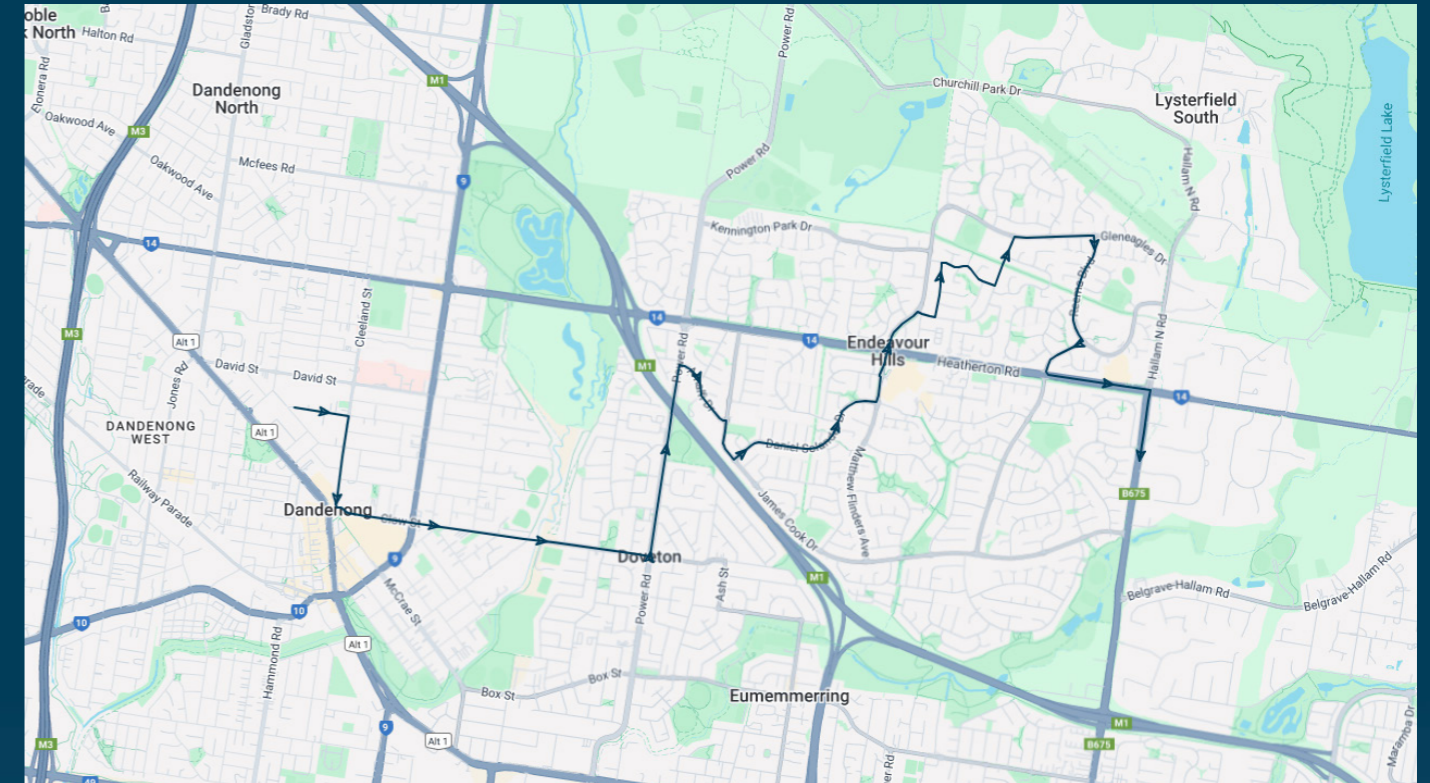

Times listed are estimated times only, it is advised to arrive at your stop earlier than the listed time to avoid missing your bus.

You can also download the Ventura Tracker app to view real time bus locations of all services

St John's College - Dandenong

Route: 2249 | Afternoon

TURN DIRECTIONS

Via Ann St, Right Cleeland St, Left Clow St, Cont Kidds Rd, Left Power Rd, Right Amalfi Dr, Right James Cook Dr, Left Daniel Solander Dr, Left Matthew Flinders Ave, Cont Mossgiel Park Dr, Right Scotsburn Way, Left Lachlan Dr, Right Heathmere Cres, Left Scotsburn Way, Right Gleneagles Dr, Right Reema Blvd, Right Hanna Dr, Left Heatherston Rd, Right Hallam Nth Rd to Thomas Mitchell Dr

To view our list of live tracked services, visit www.venturabus.com.au

Timetable Printed : 30 September 2024