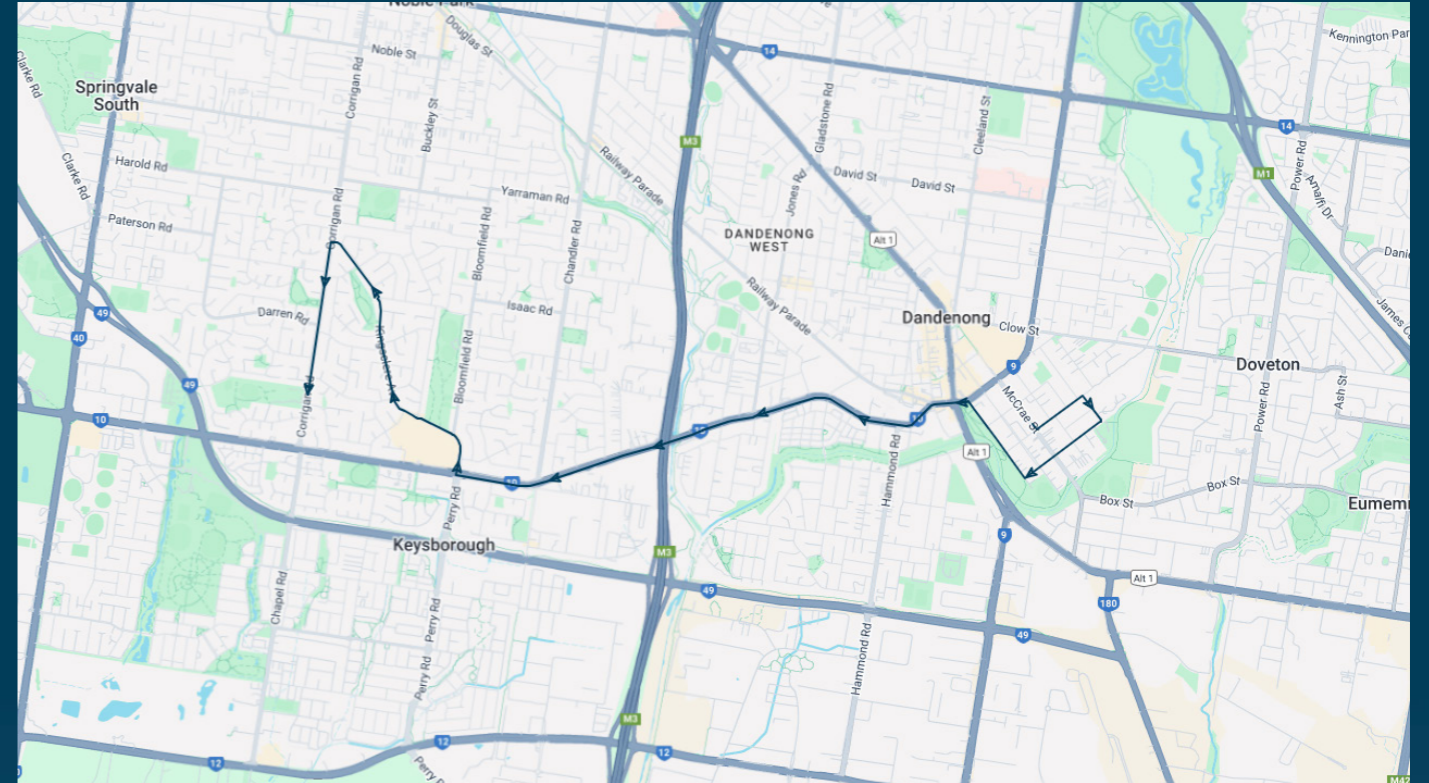

St John's College - Dandenong

Route: 2207 | Afternoon

Stop ID	Stop Name	Time	Stop ID	Stop Name	Time
3659	St Marys Primary School/McCrae St	15:33			
44496	St John's College	15:34			
10554	Station St/Cheltenham Rd	15:37			
45457	Allen St/Cheltenham Rd	15:38			
45458	Leslie St/Cheltenham Rd	15:39			
4258	Dingley Ave/Cheltenham Rd	15:40			
4260	Cambria Rd/Cheltenham Rd	15:41			
4261	Haldane St/Cheltenham Rd	15:42			
4262	Chandler Rd/Cheltenham Rd	15:42			
1657	267 Cheltenham Rd	15:43			
3301	Parkmore SC/Kingsclere Ave	15:44			
3302	Grayling Cres/Kingsclere Ave	15:45			
3303	Balgowlah Ave/Kingsclere Ave	15:45			
3476	Turrumurra Dr/Kingsclere Ave	15:46			
1652	Wahroonga Ave/Kingsclere Ave	15:46			
3306	Parramatta Cres/Kingsclere Ave	15:47			
3307	Kingsclere Ave/Corrigan Rd	15:48			
3308	Trevor Ct/Corrigan Rd	15:48			
3309	Darren Rd/Corrigan Rd	15:49			
3310	Putt Gr/Corrigan Rd	15:49			
3311	Resurrection Church/Corrigan Rd	15:50			

Times listed are estimated times only, it is advised to arrive at your stop earlier than the listed time to avoid missing your bus.

You can also download the Ventura Tracker app to view real time bus locations of all services

St John's College - Dandenong

Route: 2207 | Afternoon