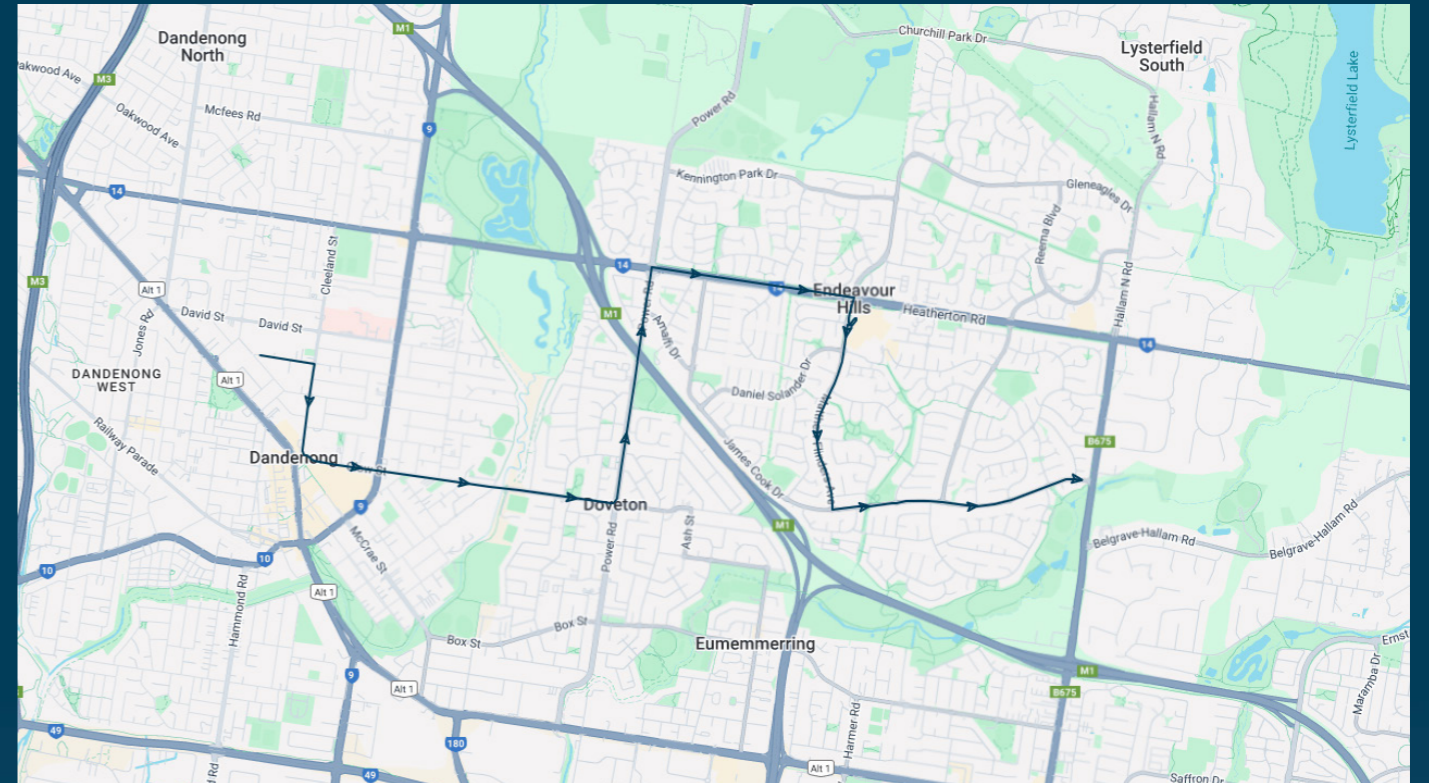

St John's College - Dandenong

Route: 2268 | Afternoon

Stop ID	Stop Name	Time	Stop ID	Stop Name	Time
46605	Dandenong High School/Ann St	15:35			
2874	Ann St/Cleeland St	15:36			
2875	Herbert St/Cleeland St	15:36			
2876	Dandenong Market/Cleeland St	15:37			
1311	Stuart St/Clow St	15:38			
1312	Clement St/Clow St	15:39			
1313	Ross St/Clow St	15:39			
1314	Robert Booth Reserve/Clow St	15:40			
1315	Betula St/Kidds Rd	15:41			
1316	Doveton Baptist Church/Kidds Rd	15:43			
1317	Linden Place SC/Power Rd	15:43			
1318	Plum St/Power Rd	15:44			
1319	Power Reserve/Power Rd	15:45			
1320	Griffith St/Power Rd	15:46			
1321	Aldridge St/Power Rd	15:46			
480	Bittern Dr/Heatherton Rd	15:48			
489	Grove End Rd/Heatherton Rd	15:49			
3028	Endeavour Hills SC	15:51			
796	St Paul Apostle South School	15:52			
801	Hunter Rise/Matthew Flinders Ave	15:54			
802	20 Matthew Flinders Ave	15:54			
806	Hutchins Ave/Matthew Flinders Ave	15:55			
807	Ravenhill Cres/James Cook Dr	15:55			
808	Sydney Parkinson Reserve/James Cook Dr	15:56			
809	Southern Cross PS/James Cook Dr	15:57			
27804	Forrest Ct/James Cook Dr	15:57			
14731	Hallam North Rd/James Cook Dr	16:00			

Times listed are estimated times only, it is advised to arrive at your stop earlier than the listed time to avoid missing your bus.

You can also download the Ventura Tracker app to view real time bus locations of all services

St John's College - Dandenong

Route: 2268 | Afternoon