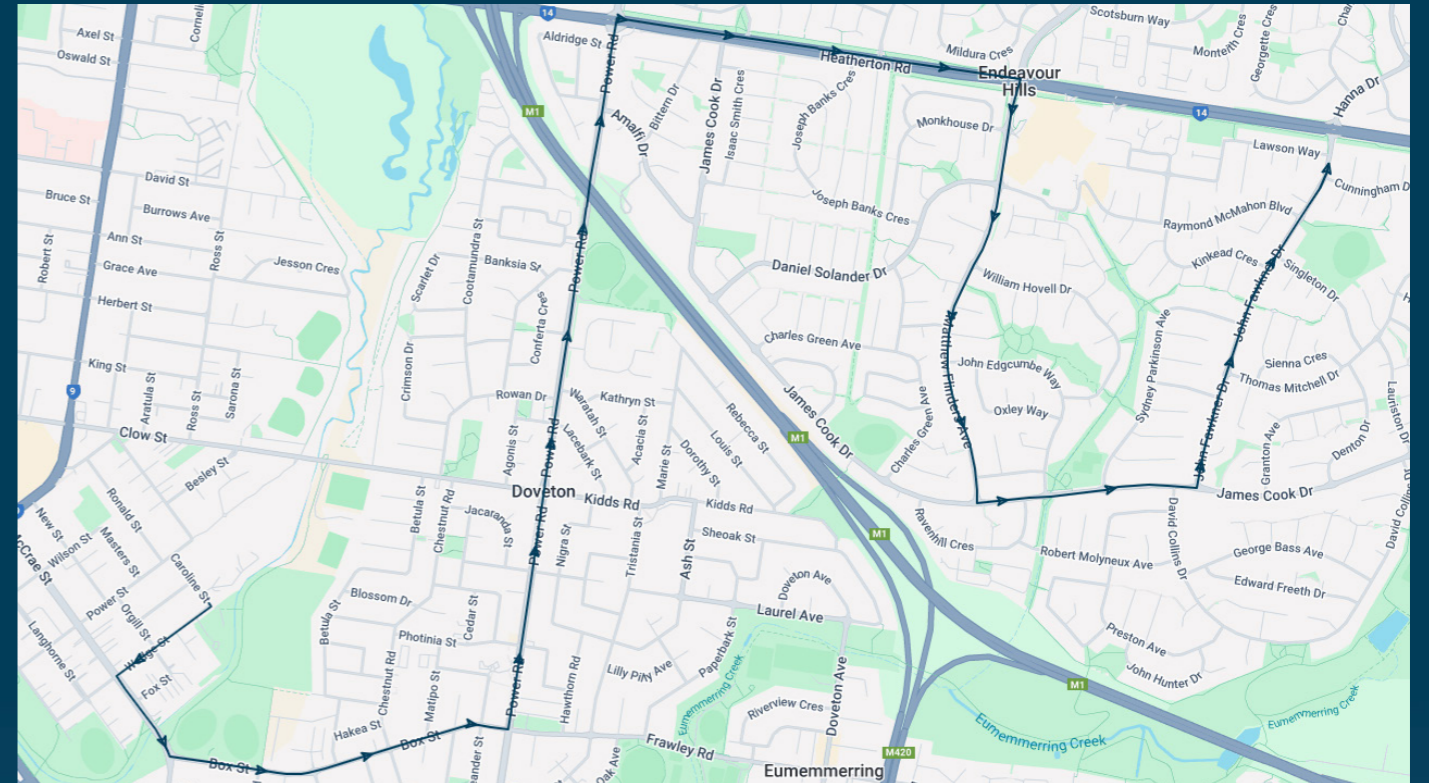

St John's College - Dandenong

Route: 2210 | Afternoon

TURN DIRECTIONS

Via Wedge St, Right Pultney St, Left Foster St, Left into Dandenong Station

To view our list of live tracked services, visit www.venturabus.com.au
 Timetable Printed : 30 September 2024

St John's College - Dandenong

Route: 2237 | Afternoon

Stop ID	Stop Name	Time	Stop ID	Stop Name	Time
44496	St John's College	15:38			
3660	Wedge St/McCrae St	15:39			
3661	Thomas Carroll Reserve/Box St	15:40			
3662	Claredale Rd/Box St	15:40			
3663	Grevillea St/Box St	15:41			
3664	Chestnut Rd/Box St	15:42			
3665	Magnolia Gr/Box St	15:42			
1820	Doveton Senior Citizens Club/Power Rd	15:43			
1819	Holy Family School/96 Power Rd	15:44			
1818	Kidds Rd/Power Rd	15:44			
1317	Linden Place SC/Power Rd	15:46			
1318	Plum St/Power Rd	15:46			
1319	Power Reserve/Power Rd	15:47			
1320	Griffith St/Power Rd	15:48			
1321	Aldridge St/Power Rd	15:49			
480	Bittern Dr/Heatherton Rd	15:50			
489	Grove End Rd/Heatherton Rd	15:52			
796	St Paul Apostle South School	15:54			
801	Hunter Rise/Matthew Flinders Ave	15:56			
802	20 Matthew Flinders Ave	15:57			
806	Hutchins Ave/Matthew Flinders Ave	15:57			
807	Ravenhill Cres/James Cook Dr	15:58			
808	Sydney Parkinson Reserve/James Cook Dr	15:58			
809	Southern Cross PS/James Cook Dr	15:59			
810	Currie Ave/John Fawkner Dr	16:00			
811	Sydney Parkinson Ave/John Fawkner Dr	16:01			
812	Singleton Reserve/John Fawkner Dr	16:02			
813	Lawson Way/John Fawkner Dr	16:03			

Times listed are estimated times only, it is advised to arrive at your stop earlier than the listed time to avoid missing your bus.

You can also download the Ventura Tracker app to view real time bus locations of all services

St John's College - Dandenong

Route: 2237 | Afternoon

TURN DIRECTIONS

Via Wedge St, Left McCrae St, Left Box St, Left Power Rd, Right Heatherton Rd, Right Mathew Flinders Ave, Left James Cook Dr, Left John Fawkner Dr to Lawson Way