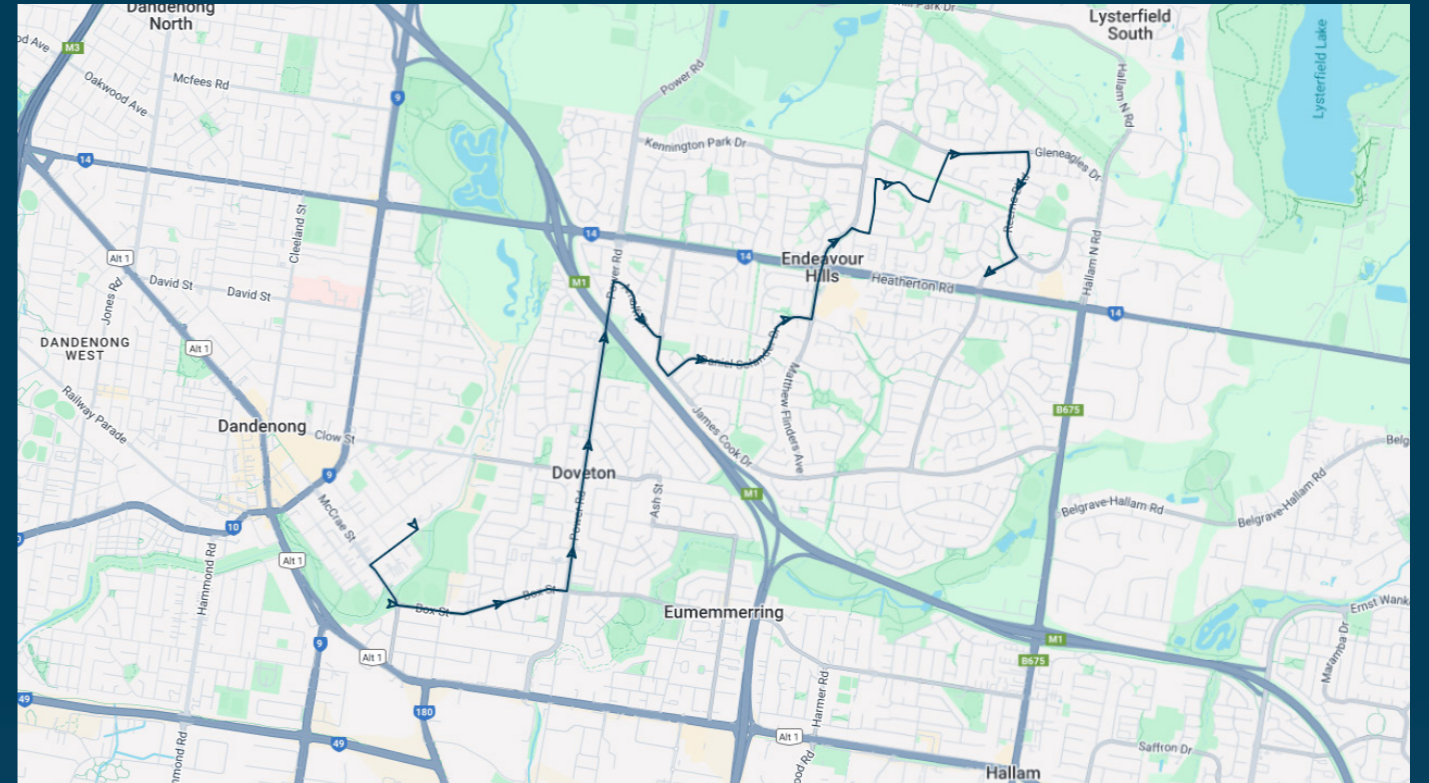

Times listed are estimated times only, it is advised to arrive at your stop earlier than the listed time to avoid missing your bus.

You can also download the Ventura Tracker app to view real time bus locations of all services

St John's College - Dandenong

Route: 2239 | Afternoon

TURN DIRECTIONS

Via Wedge Rd, Left McCrae St, Left Box St, Left Power Rd, Right Amalfi Dr, Right James Cook Dr, Left Daniel Solander Dr, Left Mathew Flinders Ave, Cont Mossgiel Park Dr, Right Scotsburn Way, Left Lachlan Dr, Right Heathmere Cres, Left Scotsburn Way, Right Gleneagles Dr, Right Reema Blvd, Right Hanna Dr to Chantell Ave

To view our list of live tracked services, visit www.venturabus.com.au

Timetable Printed : 30 September 2024