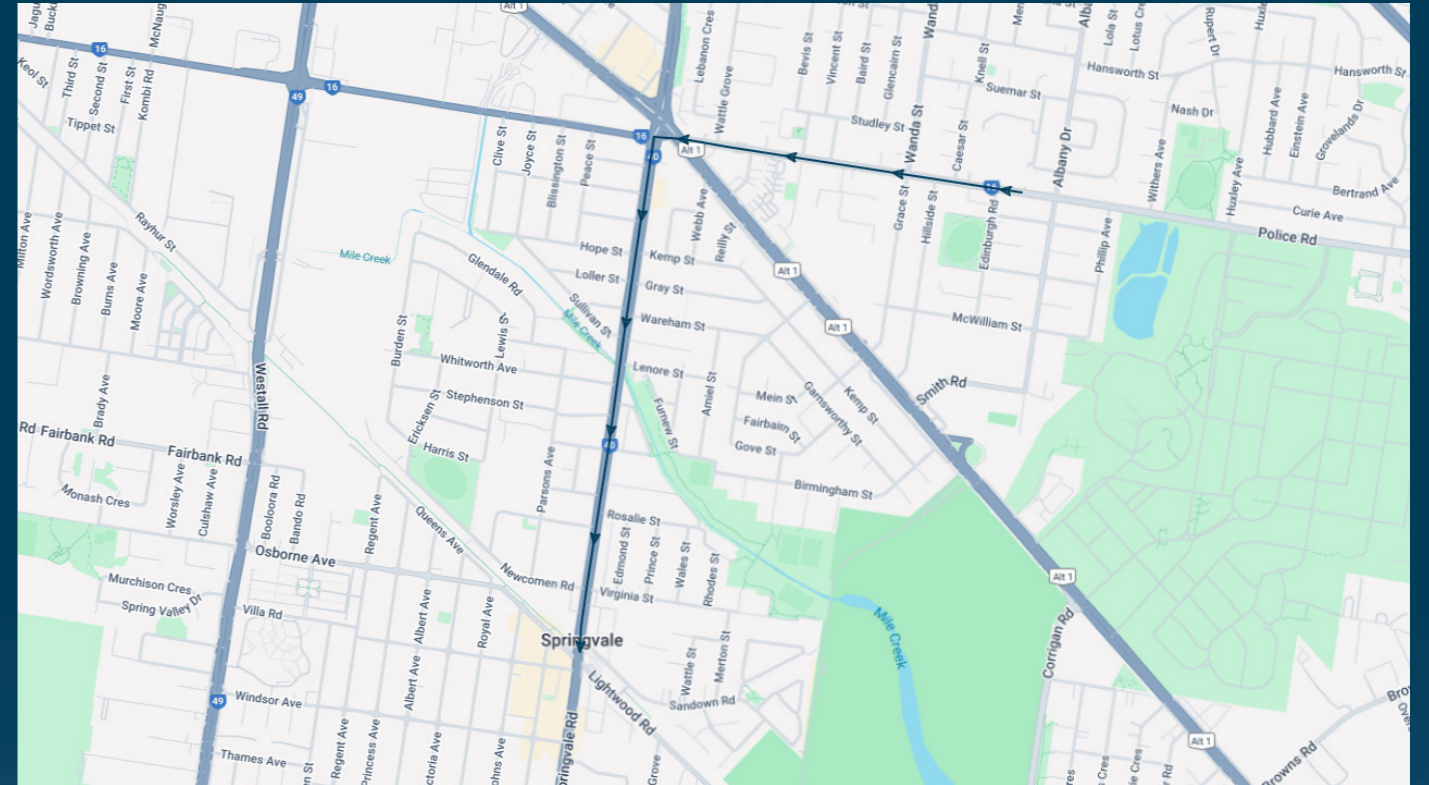

St John Vianney Primary School - Mulgrave

Route: 2275 | Afternoon

Stop ID	Stop Name	Time	Stop ID	Stop Name	Time
2608	Wellington Secondary College/Police Rd	15:15			
2002	Opp Wattle Gr/Police Rd	15:17			
2009	Springvale Station/Springvale Rd	15:23			

St John Vianney Primary School - Mulgrave

Route: 2275 | Afternoon

TURN DIRECTIONS

Runs express via Police Rd to pick up at St John Vianney Primary School (Opp Wattle Gr)/Police Rd, then runs express via Police Rd, Left Springvale Rd to Springvale Station

To view our list of live tracked services, visit www.venturabus.com.au

Timetable Printed : 30 September 2024

Times listed are estimated times only, it is advised to arrive at your stop earlier than the listed time to avoid missing your bus.

You can also download the Ventura Tracker app to view real time bus locations of all services