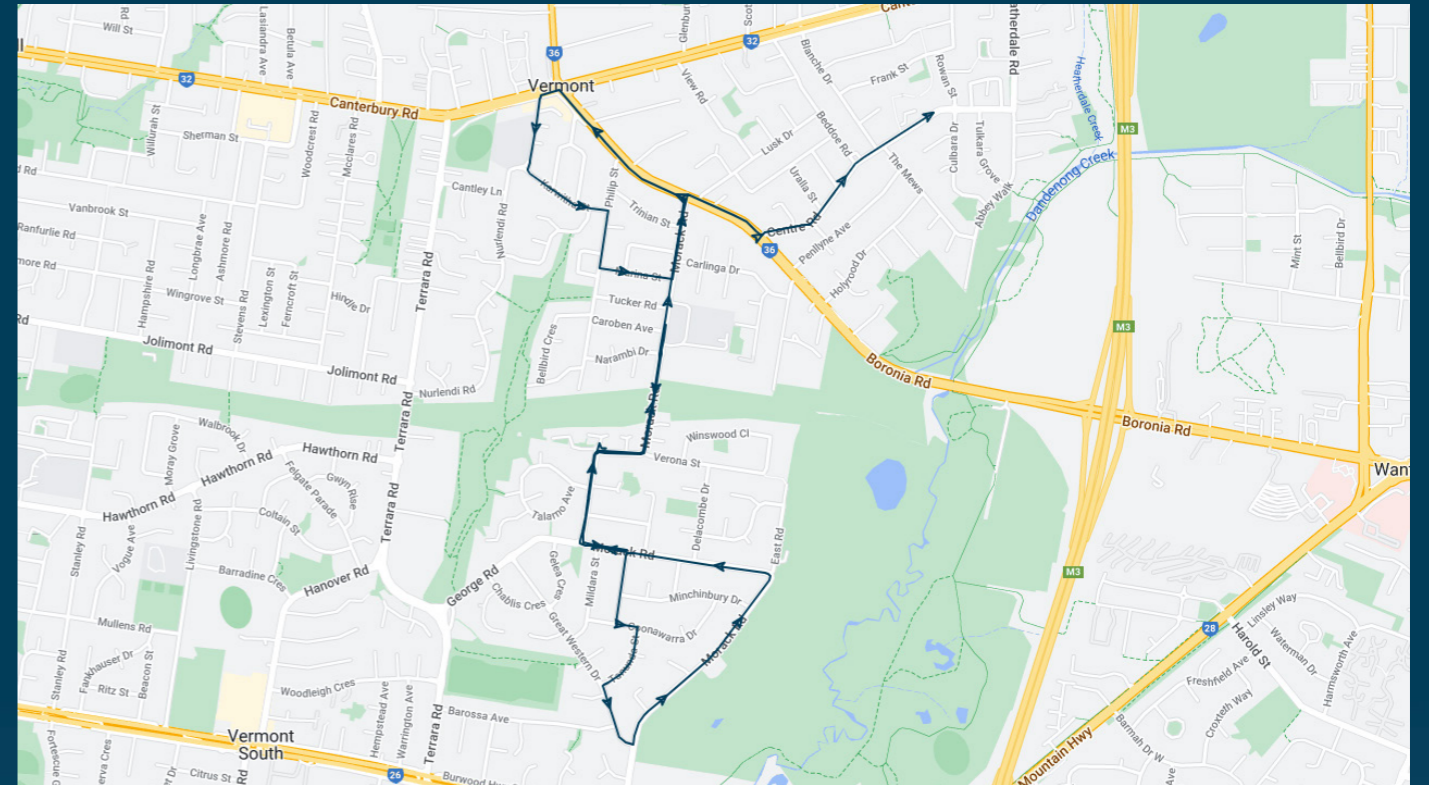

## Route: 1035 | Morning

Stop ID	Stop Name	Time	Stop ID	Stop Name	Time
23262	Vermont Secondary College/Morack Rd	08:20			
16164	Nadia Pl/Morack Rd	08:20			
16165	Kara Walk/Morack Rd	08:21			
16166	Wynne Ct/Morack Rd	08:21			
16167	Murchison Ave/Morack Rd	08:21			
15305	Murchison Ave/Morack Rd	08:26			
15304	Talarno Ave/Morack Rd	08:26			
15303	Kara Walk/Morack Rd	08:26			
15302	Nadia Pl/Morack Rd	08:27			
23262/2	Vermont Secondary College/Morack Rd	08:27			
15301	Vermont Secondary College/Morack Rd	08:27			
15300	Lucerne St/Morack Rd	08:28			
16704	Hayward Ct/Boronia Rd	08:29			
16705	Beaumont St/Boronia Rd	08:29			
44621	Vermont Primary School	08:30			
15300/2	Lucerne St/Morack Rd	08:34			
15299	Lusk Dr/Boronia Rd	08:36			
15297	Uralla St/Centre Rd	08:37			
15296	Beddoe Rd/Centre Rd	08:38			
44620	St James Primary School	08:40			

### TURN DIRECTIONS

Via Morack Rd, Right Rutherglen Dr, Left Coonawarra Dr, Right Tanunda St, Left Great Western Dr, Left Morack Rd, Left Boronia Rd, Left Canterbury Rd, Left Nurlendi Rd, Left Karwitha St, Right Phillip St, Left Marina St, Left Morack Rd, Right Boronia Rd, Left Centre Rd to St James Primary School

## Route: 1037 | Afternoon

### TURN DIRECTIONS

Via Centre Rd, Left Heatherdale Rd, Left Good Governs St, Right Purches St, Left Dudley St, Left Cochrane St, Right Orient Ave, Left Mitcham Rd, Right Canterbury Rd, Left Nurlendi Rd, Left Karwitha St, Right Philip St, Left Marina St, Right Morack Rd, Right Rutherglen Rd, Left Coonawarra Dr, Right Tanunda St, Left Great Western Dr, Right Morack Rd, Left Burwood Hwy, Left into Knox City SC