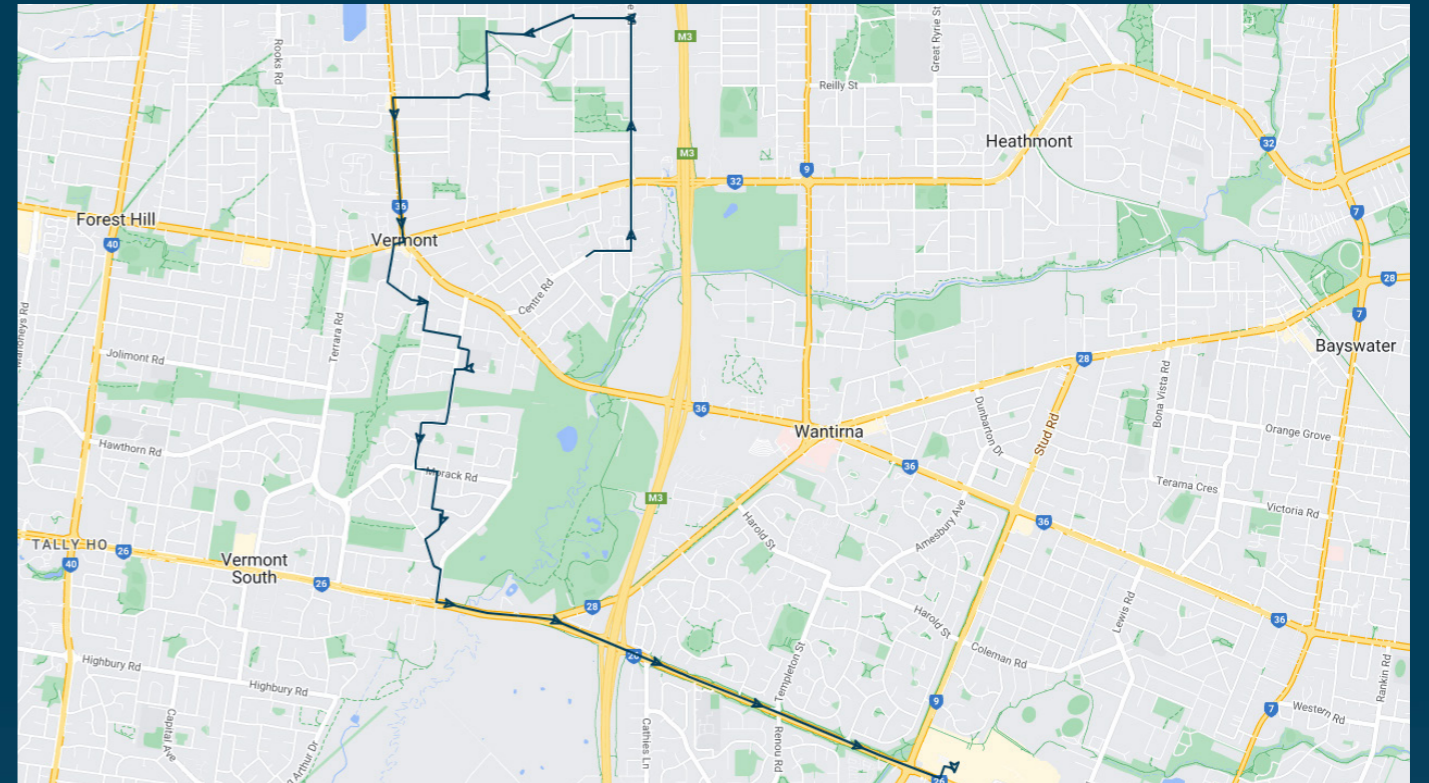

St James' Primary School - Vermont

Route: 1037 | Afternoon

Stop ID	Stop Name	Time	Stop ID	Stop Name	Time
44620	St James Primary School	15:20			
15291	Canterbury Rd/Heatherdale Rd	15:21			
15290	Churinga Ave/Heatherdale Rd	15:22			
15289	Kulnine Ave/Heatherdale Rd	15:23			
15288	Culwell Ave/Heatherdale Rd	15:24			
10515	Vernal Ave/Mitcham Rd	15:30			
11849	Premier Ave/Mitcham Rd	15:31			
11850	Grey St/Mitcham Rd	15:31			
44621	Vermont Primary School	15:33			
44622	Vermont Secondary College	15:38			
16164	Nadia Pl/Morack Rd	15:38			
16165	Kara Walk/Morack Rd	15:39			
16166	Wynne Ct/Morack Rd	15:39			
16167	Murchison Ave/Morack Rd	15:39			
8255	Eastlink/Burwood Hwy	15:44			
8256	Cathies Lane/Burwood Hwy	15:45			
8257	Milpera Cres/Burwood Hwy	15:47			
8258	Templeton St/Burwood Hwy	15:48			
8259	Hartington Dr/Burwood Hwy	15:49			
8260	Old Stud Rd/Burwood Hwy	15:49			
40358	Knox City SC	15:51			

Times listed are estimated times only, it is advised to arrive at your stop earlier than the listed time to avoid missing your bus.

You can also download the Ventura Tracker app to view real time bus locations of all services

St James' Primary School - Vermont

Route: 1037 | Afternoon