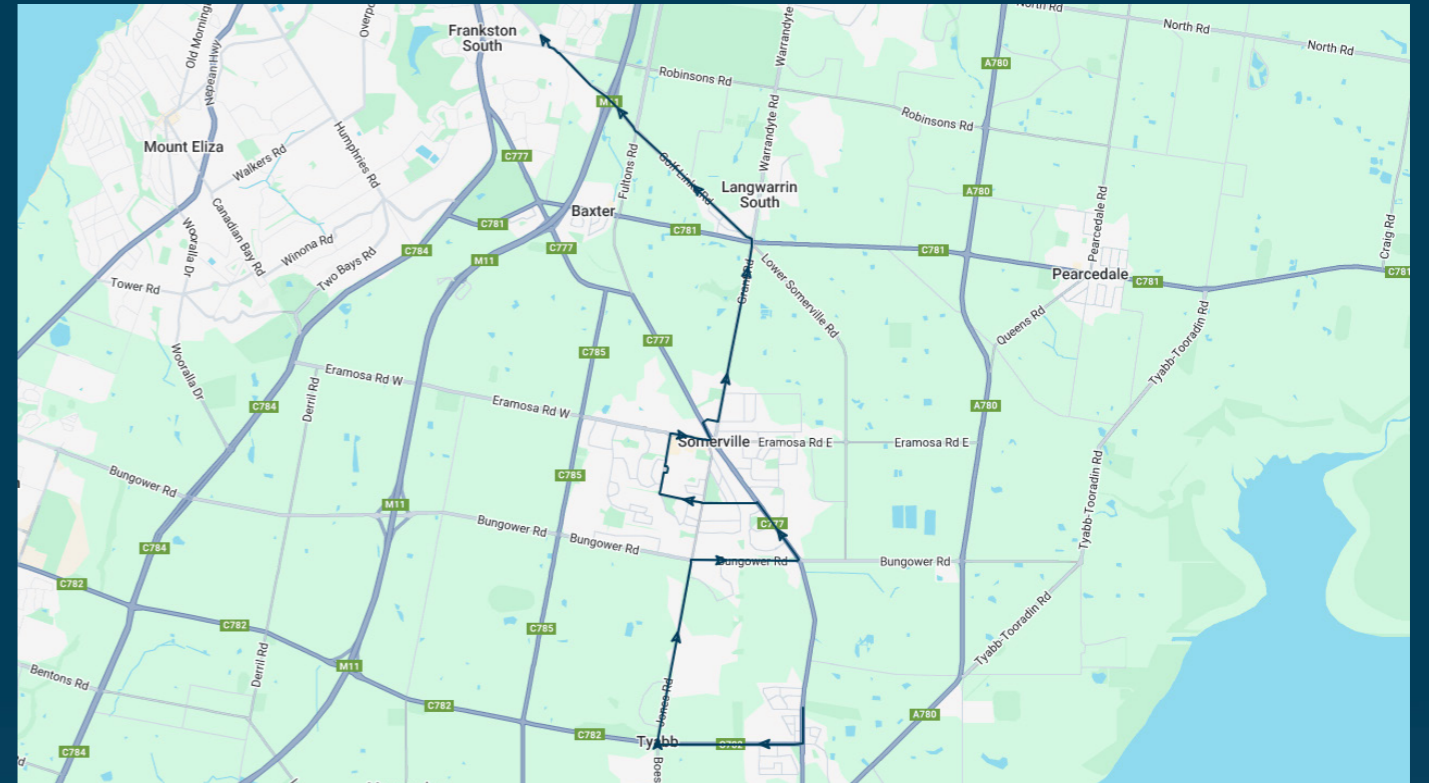

Somerville Secondary College

Route: 5205 (SBSC) | Morning

Stop ID	Stop Name	Time	Stop ID	Stop Name	Time
12090	Delepan Dr/Frankston-Flinders Rd	07:50			
	Tyabb Central Res/Mornington-Tyabb Rd	07:51			
13600	Stuart Rd/Mornington-Tyabb Rd	07:53			
13602	McLaurin Dr/Jones Rd	07:57			
	Bungower Rd/Jones Rd	07:58			
	Radnor Rise/Bungower Rd	07:59			
12133	Chesterfield Rd/Frankston-Flinders Rd	08:00			
13142	Frankston-Flinders Rd/Park Ln	08:01			
	Somerville Secondary College	08:05			
12091	Somerville Plaza SC/Eramosa Rd	08:08			
	Eramosa Rd West/Frankston-Flinders Rd	08:09			
44516	Mt Erin Secondary College	08:20			

Somerville Secondary College

Route: 5205 (SBSC) | Morning

TURN DIRECTIONS

Via Frankston-Flinders Rd, Right Mornington-Tyabb Rd, Right Jones Rd, Right Bungower Rd, Left Frankston-Flinders Rd, Left Park Ln, Cont Worwong Ave, Right Graft Rd, Right into Somerville Secondary College, Right Graf Rd, Right Eramosa Rd West, Left Frankston-Flinders Rd, Right Scott Gr, Left Grant Rd, Cont Warrandyte Rd, Left Golf Links Rd, Left into Mt Erin Secondary College

To view our list of live tracked services, visit www.venturabus.com.au

Timetable Printed : 30 September 2024

Times listed are estimated times only, it is advised to arrive at your stop earlier than the listed time to avoid missing your bus.

You can also download the Ventura Tracker app to view real time bus locations of all services