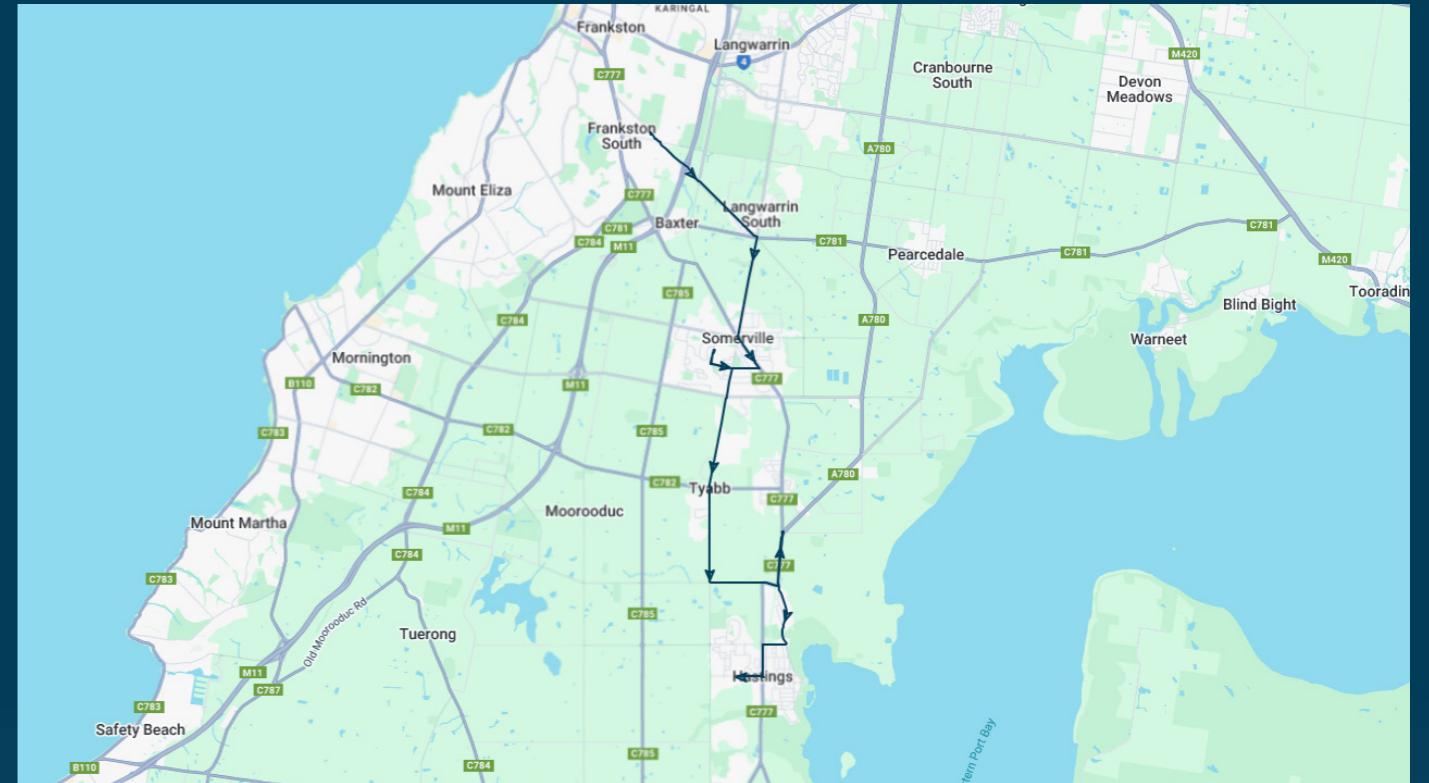

To view our list of live tracked services, visit www.venturabus.com.au
 Timetable Printed : 30 September 2024

Times listed are estimated times only, it is advised to arrive at your stop earlier than the listed time to avoid missing your bus.

You can also download the Ventura Tracker app to view real time bus locations of all services

Somerville Secondary College

Route: 5211 | Afternoon

Stop ID	Stop Name	Time	Stop ID	Stop Name	Time
44516	Mt Erin Secondary College	14:52			
grscw	Grant Rd/Scotts Gr	15:04			
13142	Frankston-Flinders Rd/Park Lane	15:08			
13143	Somerville Recreation Reserve/Park Lane	15:09			
mtscs	Somerville Secondary College	15:10			
14762	McLaurin Dr/Jones Rd	15:15			
vabos	Valencia Rise/Boes Rd	15:20			
clbos	Clifford Dr/Boes Rd	15:21			
13149	Robertson St/Marine Pde	15:22			
13151	Victoria St/Hodgins Rd	15:23			
12087	Frankston-Flinders Rd/Hodgins Rd	15:23			
44526	Western Port Secondary College	15:26			

Somerville Secondary College

Route: 5211 | Afternoon

TURN DIRECTIONS

Via Golf Links Rd, Right Warrandyte Rd, Cont Grant Rd, Right Scott Gr, Left Frankston-Flinders Rd, Right Park Ln, Cont Worwong Ave, Right Graf Rd, Right into Somerville Secondary College, Left Graf Rd, Left Worwong Ave, Right Jones Rd, Cont Boes Rd, Left Graydens Rd, Cont Frankston-Flinders Rd, Left Frankston-Flinders Rd, u-turn at roundabout, Cont Marine Pde, Right Hodgins Rd, Left Frankston-Flinders Rd, Right High St, Left into Western Port Secondary College

You can also download the Ventura Tracker app to view real time bus locations of all services