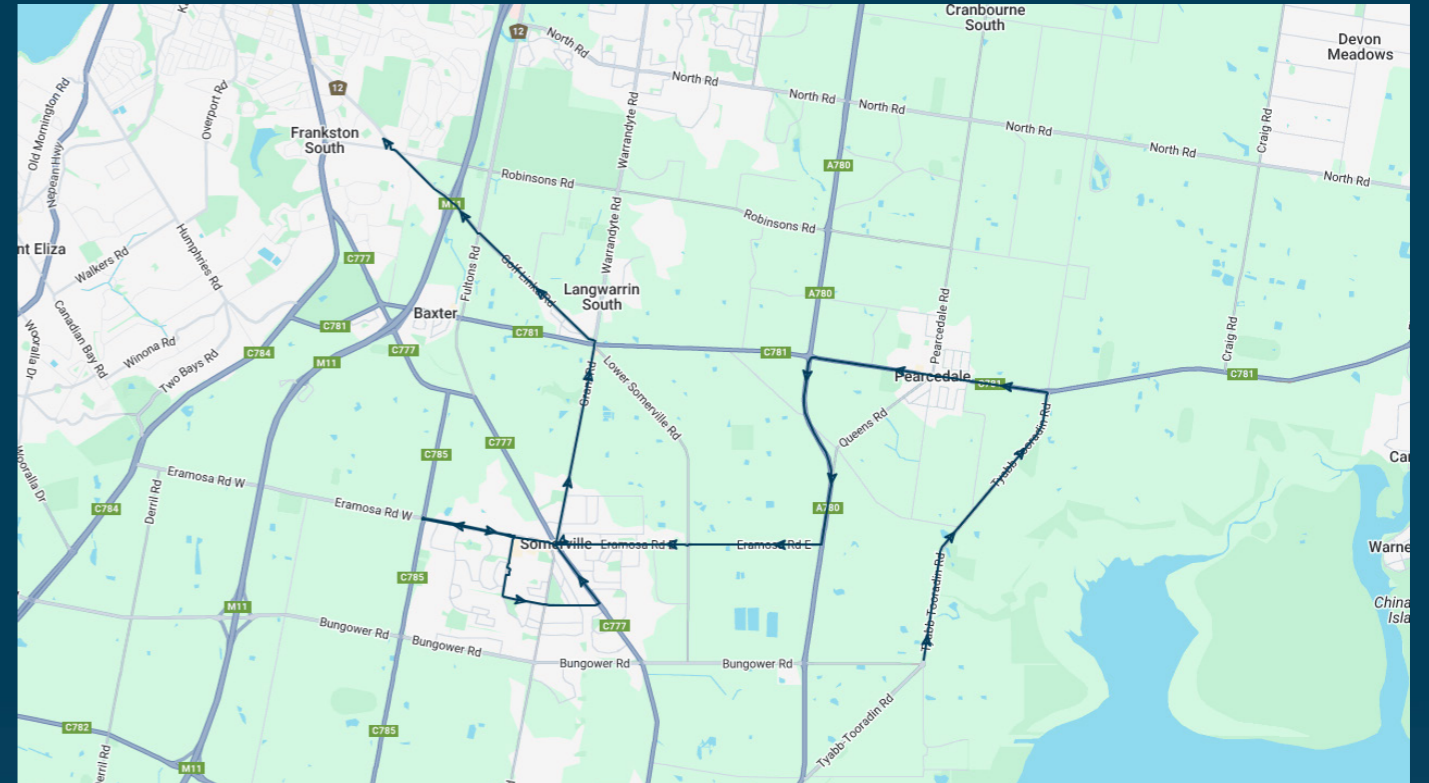

Somerville Secondary College

Route: 5206 (SBSC) | Morning

Stop ID	Stop Name	Time	Stop ID	Stop Name	Time
	Bungower Rd/Tyabb-Tooradin Rd	07:35			
11997	Pearcedale Village SC/Baxter-Tooradin Rd	07:45			
	Western Port Hwy/Baxter-Tooradin Rd	07:50			
	Western Port Hwy/Eramosa Rd East	07:53			
	Somerville Cres/Eramosa Rd East	07:55			
	Jordan St/Eramosa Rd East	07:56			
12135	Somerville Plaza SC/Eramosa Rd West	07:58			
12563	Pembroke Dr/Eramosa Rd West	08:00			
12564	Woodlands Dr/Eramosa Rd West	08:02			
	Somerville Secondary College	08:06			
13605	Somerville Recreation Reserve/Park Ln	08:09			
13606	Frankston-Flinders Rd/Park Ln	08:10			
	Scott Gr/Grant Rd	08:12			
	Baxter Primary School/Grant Rd	08:16			
44516	Mt Erin Secondary College	08:25			

Times listed are estimated times only, it is advised to arrive at your stop earlier than the listed time to avoid missing your bus.

You can also download the Ventura Tracker app to view real time bus locations of all services

Somerville Secondary College

Route: 5206 (SBSC) | Morning

TURN DIRECTIONS

Via Tyabb-Tooradin Rd, Left Baxter/Tooradin Rd, Left Western Port Hwy, Right Eramosa Rd East, Cont Eramosa Rd West, u-turn at Coolart Rd, Right Graf Rd, Left into Somerville Secondary College, Left Graf Rd, Cont Left Worwong Ave, Cont Park Ln, Left Frankston-Flinders Rd, Right Grant Rd, Cont Warrandyte Rd, Left Golf Links Rd, Left into Mt Erin Secondary College

To view our list of live tracked services, visit www.venturabus.com.au

Timetable Printed : 30 September 2024