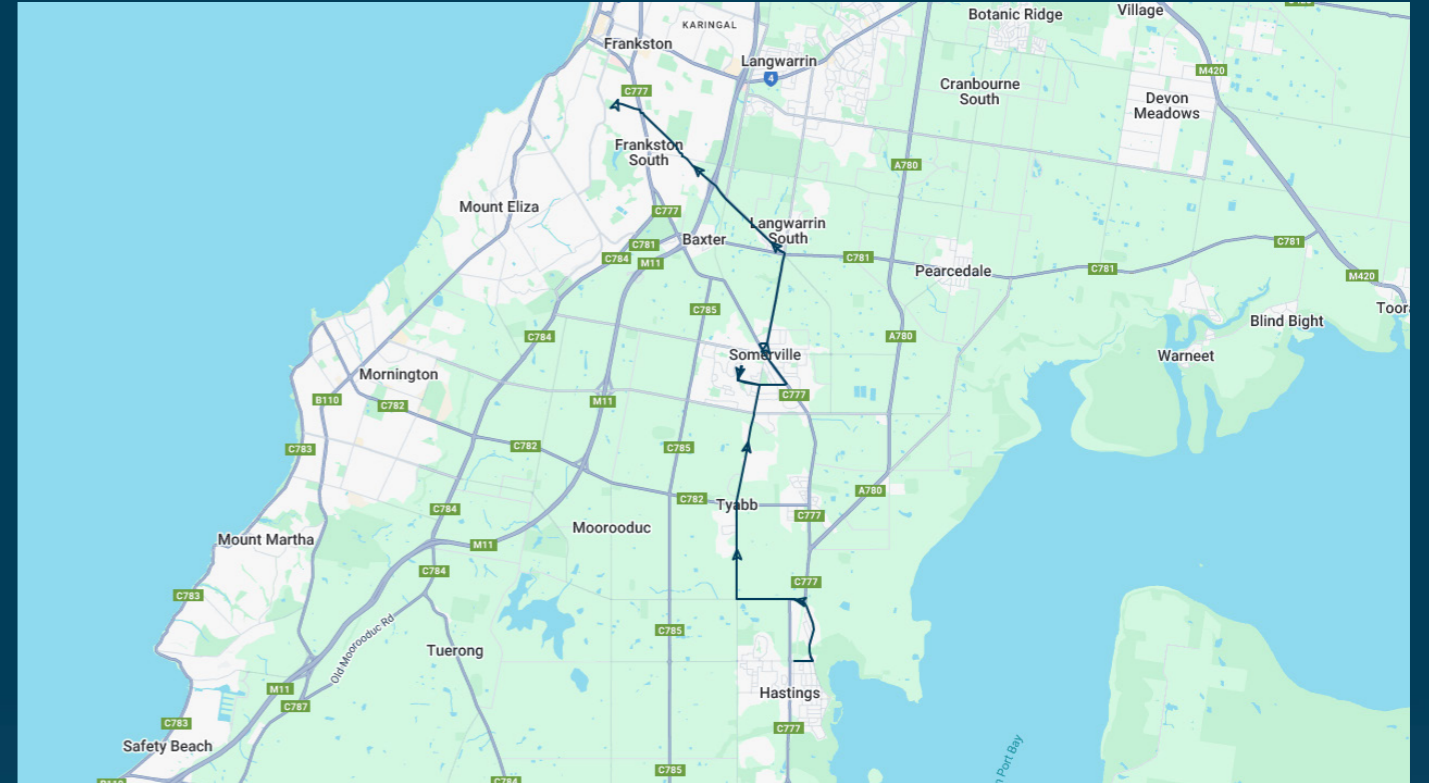

To view our list of live tracked services, visit www.venturabus.com.au

Timetable Printed : 30 September 2024

Times listed are estimated times only, it is advised to arrive at your stop earlier than the listed time to avoid missing your bus.

You can also download the Ventura Tracker app to view real time bus locations of all services

Somerville Secondary College

Route: 5207 (SBSC) | Morning

Stop ID	Stop Name	Time	Stop ID	Stop Name	Time
13595	Wallis Dr/Hodgins Rd	07:42			
	Lyal St/Marine Dr	07:45			
13598	Robertson St/Marine Pde	07:49			
	Graydens Rd/Boes Rd	07:52			
	Clifford Dr/Boes Rd	07:54			
	Valencia Rise/Boes Rd	07:57			
13602	McLaurin Dr/Jones Rd	07:58			
	Somerville Secondary College	08:02			
13605	Somerville Recreation Reserve/Park Ln	08:03			
13606	Frankston-Flinders Rd/Park Ln	08:05			
	Scotts Gr/Grant Rd	08:06			
	St Kilda St/Golf Links Rd	08:11			
44516	Mt Erin Secondary College	08:25			
14352	Frankston High School/Foot St	08:30			

Somerville Secondary College

Route: 5207 (SBSC) | Morning

TURN DIRECTIONS

Via Hodgins Rd, Left Marine Pde, Left Frankston-Flinders Rd, Cont Graydens Rd, Right Boes Rd, Cont Jones Rd, Left Worwong Ave, Right Graf Rd, Right into Somerville Secondary College, Left Graf Rd, Left Worwong Ave, Cont Park Ln, Left Frankston-Flinders Rd, Right Scotts Gr, Left Grant Rd, Cont Warrandyte Rd, Left Golf Links Rd, Left into Mt Erin Secondary College, Left Golf Links Rd, Right Frankston-Flinders Rd, Left Towerhill Rd, Right Foot St to Frankston High School