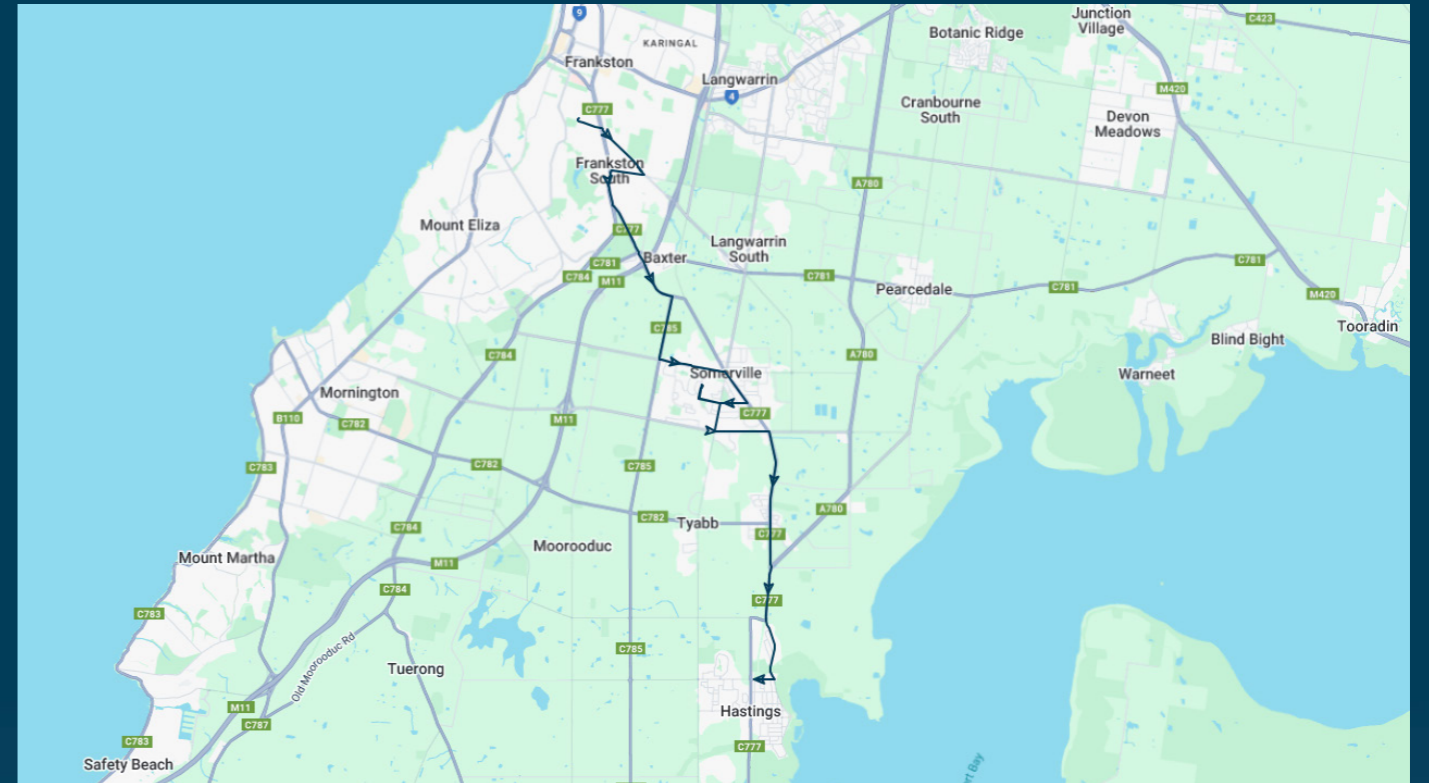

Somerville Secondary College

Route: 5207 (SBSC) | Afternoon

Stop ID	Stop Name	Time	Stop ID	Stop Name	Time
11128	Frankston High School/Foot St	15:45			
44516	Mt Erin Secondary College	15:55			
12600	Robinsons Rd/Moorooduc Hwy	15:57			
13138	Coolart Nursery/Coolart Rd	15:59			
13139	Woodlands Dr/Eramosa Rd West	16:02			
13140	Cassandra Cl/Eramosa Rd West	16:07			
12091	Somerville Plaza SC/Eramosa Rd	16:08			
40282	Somerville Station/Frankston-Flinders Rd	16:09			
	Somerville Secondary College	16:10			
	Park Ln/Jones Rd	16:12			
13144	Bungower Rd/Jones Rd	16:13			
12090	Delepan Dr/Frankston-Flinders Rd	16:21			
12089	Mornington-Tyabb Rd/F'ston-Flinders Rd	16:22			
47114	Padua College/Frankston-Flinders Rd	16:22			
13149	Robertson St/Marine Pde	16:28			
13150	Thornhill St/Marine Pde	16:28			
13151	Victoria St/Hodgins Rd	16:29			
12087	Frankston-Flinders Rd/Hodgins Rd	16:30			

Somerville Secondary College

Route: 5207 (SBSC) | Afternoon

TURN DIRECTIONS

Via Foot St, Left Towerhill Rd, Cont Golf Links Rd, Right into Mt Erin Secondary College, Right Golf Links Rd, Right Robinsons Rd, Left Moorooduc Hwy, Left Frankston-Flinders Rd, Right Coolart Rd, Left Eramosa Rd West, Right Frankston-Flinders Rd, Right Park Ln, Cont Worwong Ave, Right Graf Rd, Right into Somerville Secondary College, Left Graf Rd, Left Worwong Ave, Right Jones Rd, Left Bungower Rd, Right Frankston-Flinders Rd, Cont Marine Pde, Right Hodgins Rd to Frankston-Flinders Rd

To view our list of live tracked services, visit www.venturabus.com.au
Timetable Printed : 30 September 2024

Times listed are estimated times only, it is advised to arrive at your stop earlier than the listed time to avoid missing your bus.

You can also download the Ventura Tracker app to view real time bus locations of all services