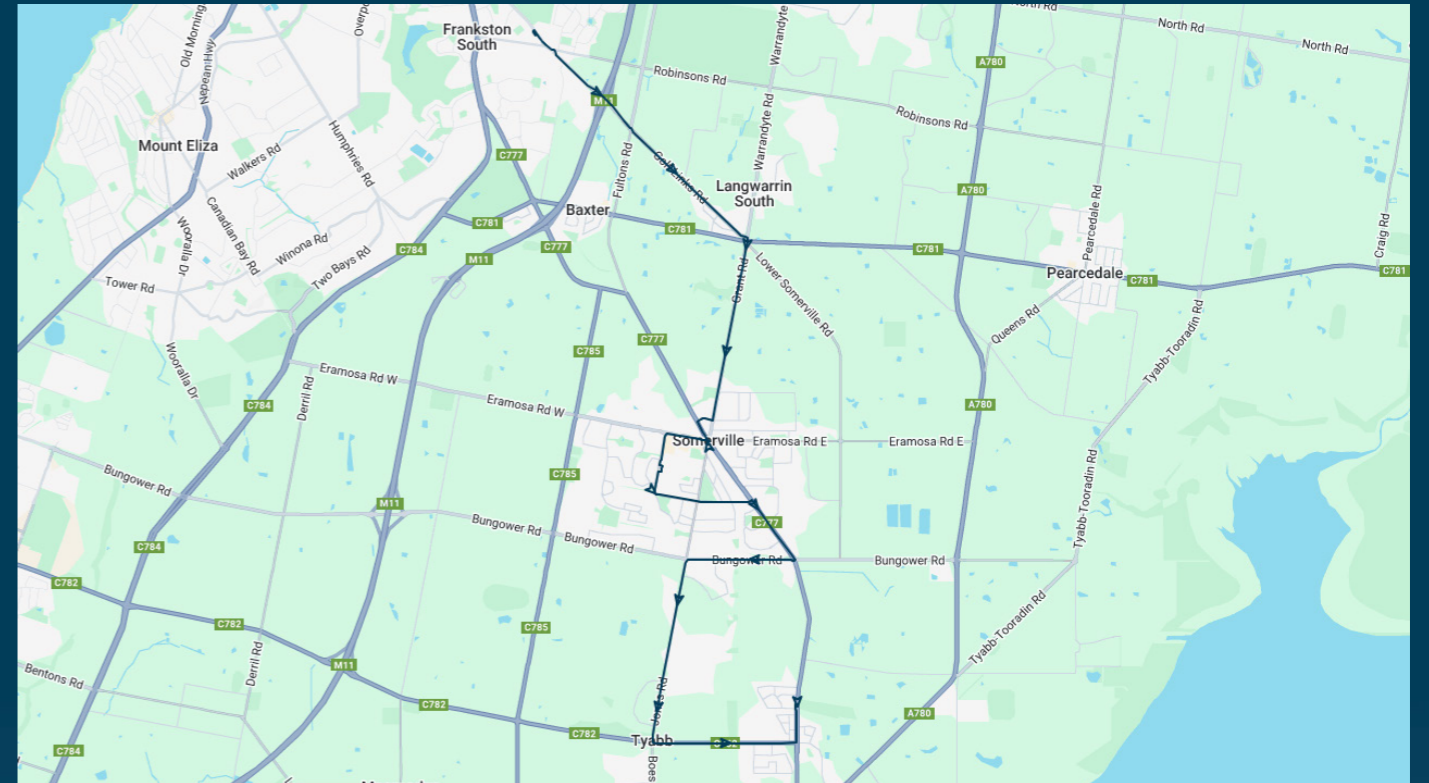

Somerville Secondary College

Route: 5205 (SBSC) | Afternoon

Stop ID	Stop Name	Time	Stop ID	Stop Name	Time
44516	Mt Erin Secondary College	14:52			
	St Kilda St/Golf Links Rd	14:54			
	Baxter Primary School/Grant Rd	14:55			
	Coles Express/Frankston-Flinders Rd	15:00			
12135	Somerville Plaza SC/Eramosa Rd West	15:05			
	Somerville Secondary College	15:10			
14067	Park Ln/Frankston-Flinders Rd	15:11			
14068	Chesterfield Rd/Frankston-Flinders Rd	15:13			
	Radnor Rise/Bungower Rd	15:15			
14762	McLaurin Dr/Jones Rd	15:17			
13147	Stuart Rd/Mornington-Tyabb Rd	15:20			
13148	Gerald St/Mornington-Tyabb Rd	15:21			
12090	Delapan Dr/Frankston-Flinders Rd	15:23			

Times listed are estimated times only, it is advised to arrive at your stop earlier than the listed time to avoid missing your bus.

You can also download the Ventura Tracker app to view real time bus locations of all services

Somerville Secondary College

Route: 5205 (SBSC) | Afternoon

TURN DIRECTIONS

Via Right Golf Links Rd, Right Warrandyte Rd, Cont Grant Rd, Right Scott Gr, Left Frankston-Flinders Rd, Right Eramosa Rd West, Left Graf Rd, Left into Somerville Secondary College, Left Graf Rd, Left Worwong Ave, Cont Park Ln, Right Frankston-Flinders Rd, Right Bungower Rd, Left Jones Rd, Left Mornington-Tyabb Rd, Left Frankston-Flinders Rd, Left into service lane after Dalton Dr, u-turn after Delepan Dr to Delepan Dr

To view our list of live tracked services, visit www.venturabus.com.au

Timetable Printed : 30 September 2024