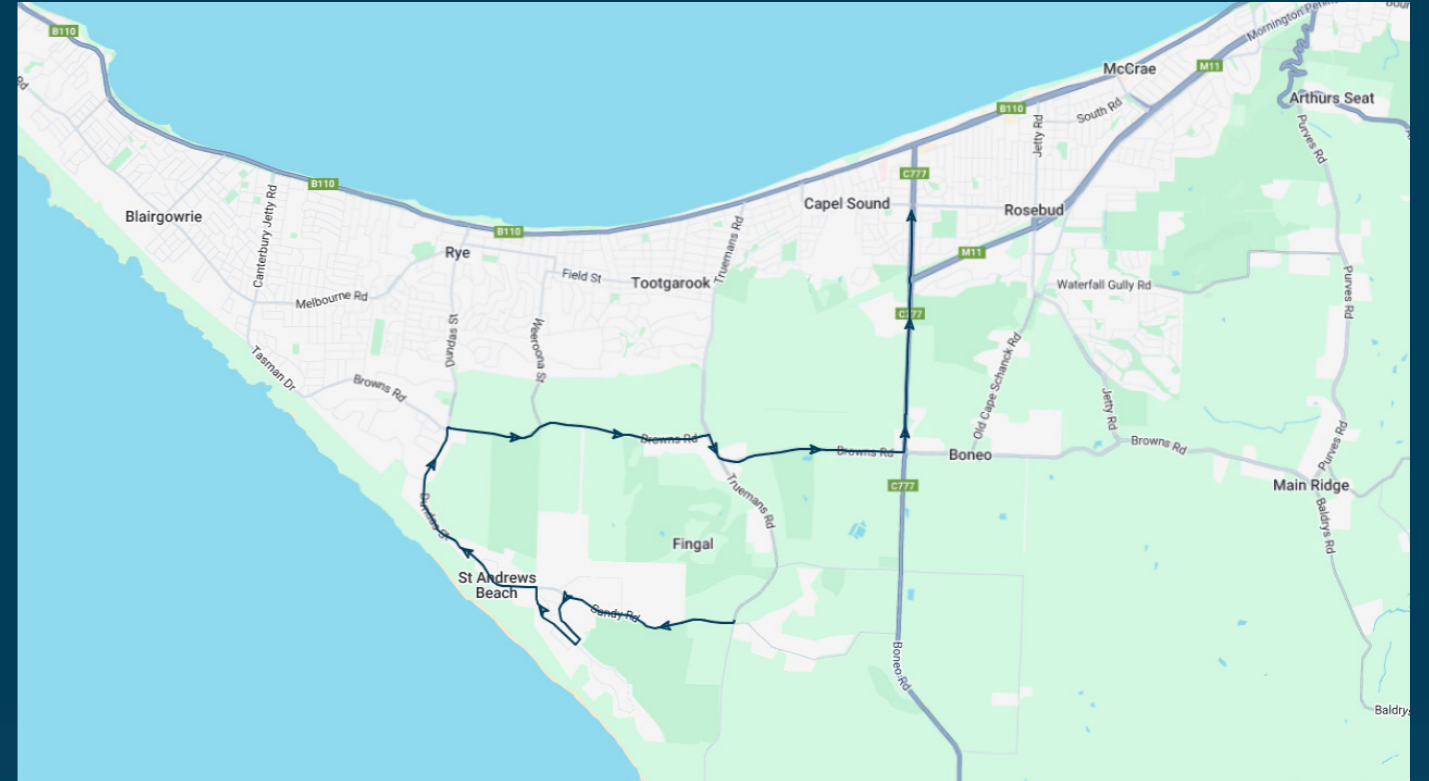

Rosebud Secondary College

Route: 5341 (SBSC) | Morning

Stop ID	Stop Name	Time	Stop ID	Stop Name	Time
	Sandy Rd/Truemans Rd	07:45			
	Placadena Rd/Sandy Rd	07:46			
	Devonport St/Sandy Rd	07:47			
	Alex Dr/Tiberius Rd	07:48			
	Bass Meadows Blvd/Julius St	07:51			
	Nero Ave/Bass Meadows Blvd	07:52			
	Titus Dr/Bass Meadows Blvd	07:53			
44776	409 Sandy Rd	07:54			
44781	498 Dundas St	07:55			
44782	Avon Rd Shops/Dundas St	07:57			
	The Dunes Golf Club/Browns Rd	07:58			
	Springs Ln/Browns Rd	07:59			
	Truemans Golf Range/Truemans Rd	08:02			
rosc	Rosebud Secondary College	08:05			

Rosebud Secondary College

Route: 5341 (SBSC) | Morning

TURN DIRECTIONS

Via Right Sandy Rd, Left Tiberius Rd, Right Julius St, Right Bass Meadows Blvd, Left Sandy Rd, Cont Dundas St, Right Browns Rd, Right Truemans Rd, Left Browns Rd, Left Boneo Rd, Left into Rosebud Secondary College

To view our list of live tracked services, visit www.venturabus.com.au
Timetable Printed : 30 September 2024

Times listed are estimated times only, it is advised to arrive at your stop earlier than the listed time to avoid missing your bus.

You can also download the Ventura Tracker app to view real time bus locations of all services