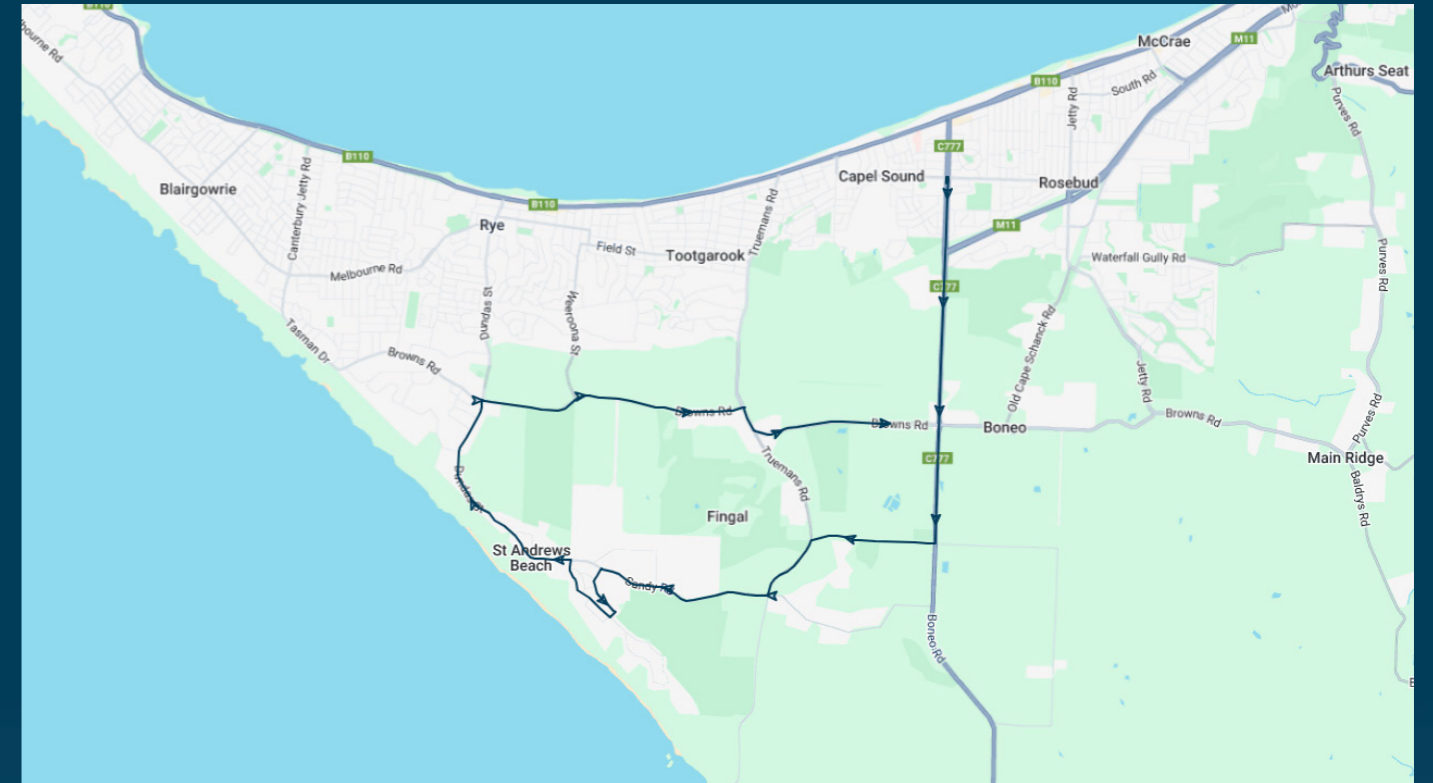

Rosebud Secondary College

Route: 5341 (SBSC) | Afternoon

Stop ID	Stop Name	Time	Stop ID	Stop Name	Time
rosc	Rosebud Secondary College	15:35			
	Sandy Rd/Truemans Rd	15:44			
	St Andrews Golf Course/Sandy Rd	15:45			
	Devonport Dr/Sandy Rd	15:46			
	Alex Dr/Tiberius Rd	15:47			
	Bass Meadows Blvd/Julius St	15:48			
	Nero Ave/Bass Meadows Blvd	15:48			
	Titus Dr/Bass Meadows Blvd	15:49			
44776	409 Sandy Rd	15:49			
44781	498 Dundas St	15:50			
44782	Avon Rd Shops/Dundas St	15:52			
	The Dunes Golf Course/Browns Rd	15:54			
	Springs Ln/Browns Rd	15:56			
	Truemans Golf Range/Truemans Rd	15:58			
	Ma-Yothu Sanctuary/Browns Rd	16:00			

Times listed are estimated times only, it is advised to arrive at your stop earlier than the listed time to avoid missing your bus.

You can also download the Ventura Tracker app to view real time bus locations of all services

Rosebud Secondary College

Route: 5341 (SBSC) | Afternoon

TURN DIRECTIONS

Via Left Boneo Rd, u-turn at Eastbourne Rd roundabout, Cont Boneo Rd, Right Limestone Rd, Left Truemans Rd, Right Sandy Rd, Left Tiberius Rd, Right Julius St, Right Bass Meadows Blvd, Left Sandy Rd, Cont Dundas St, Right Browns Rd, Right Truemans Rd, Left Browns Rd to Ma-Yothu Sanctuary

To view our list of live tracked services, visit www.venturabus.com.au

Timetable Printed : 30 September 2024