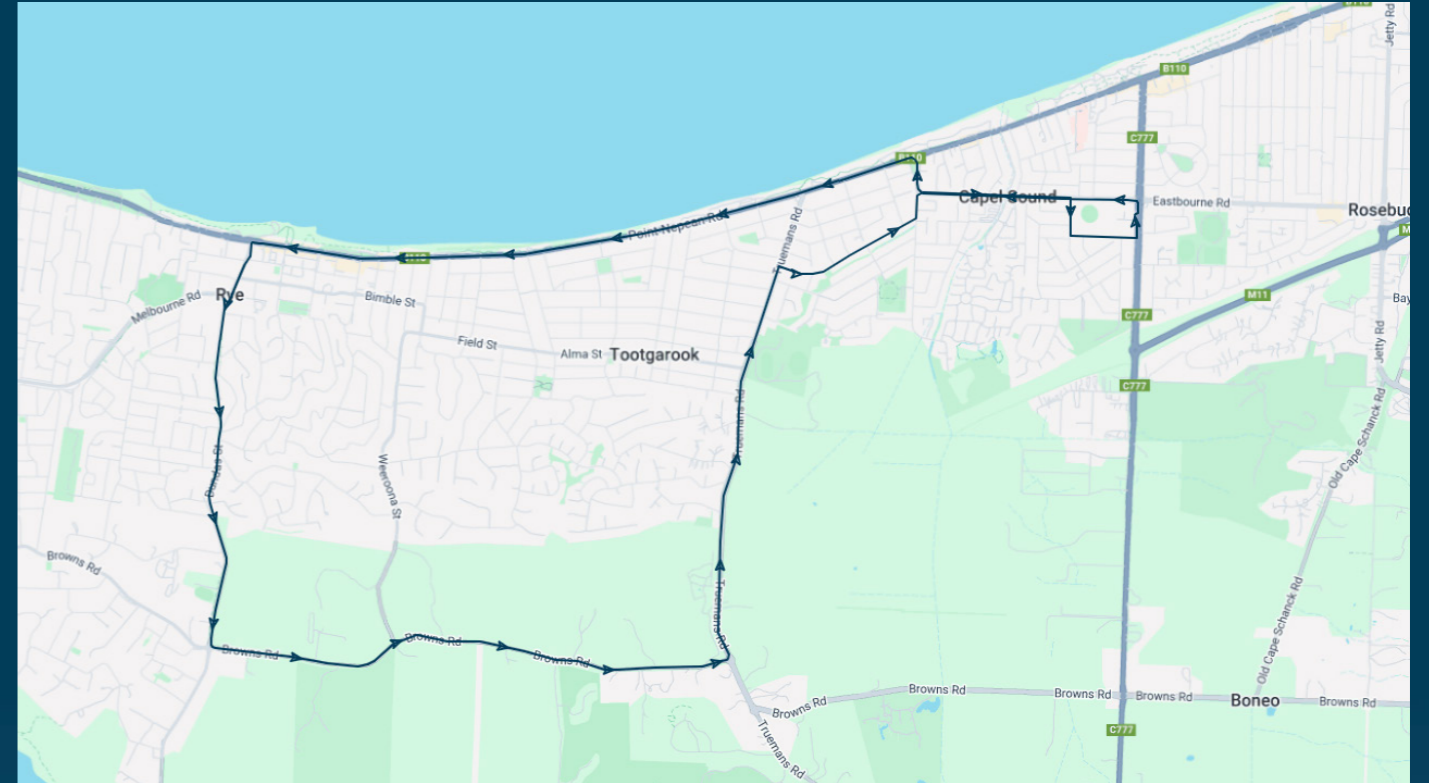

Rosebud Secondary College

Route: 5344 (SBSC) | Afternoon

Stop ID	Stop Name	Time	Stop ID	Stop Name	Time
	Rosebud Secondary College	15:25			
44773	Golf Pde/Dundas St	15:36			
	Kuringai Rd/Truemans Rd	15:45			
	Alma St/Truemans Rd	15:46			
40037	Truemans Rd/Broadway	15:47			
	Rosebud Secondary College	15:52			

Rosebud Secondary College

Route: 5344 (SBSC) | Afternoon

TURN DIRECTIONS

Via Left Boneo Rd, Left Eastbourne Rd, Cont Right Elizabeth Ave, Left Point Nepean Rd, Left Dindas St, Left Browns Rd, Left Truemans Rd, Right Broadway, Left Elizabeth Ave, Right Eastbourne Rd, Right Illaroo St, Left Cain St, Left Boneo Rd, Left into Rosebud Secondary College

To view our list of live tracked services, visit www.venturabus.com.au

Timetable Printed : 9 January 2025

Times listed are estimated times only, it is advised to arrive at your stop earlier than the listed time to avoid missing your bus.

You can also download the Ventura Tracker app to view real time bus locations of all services