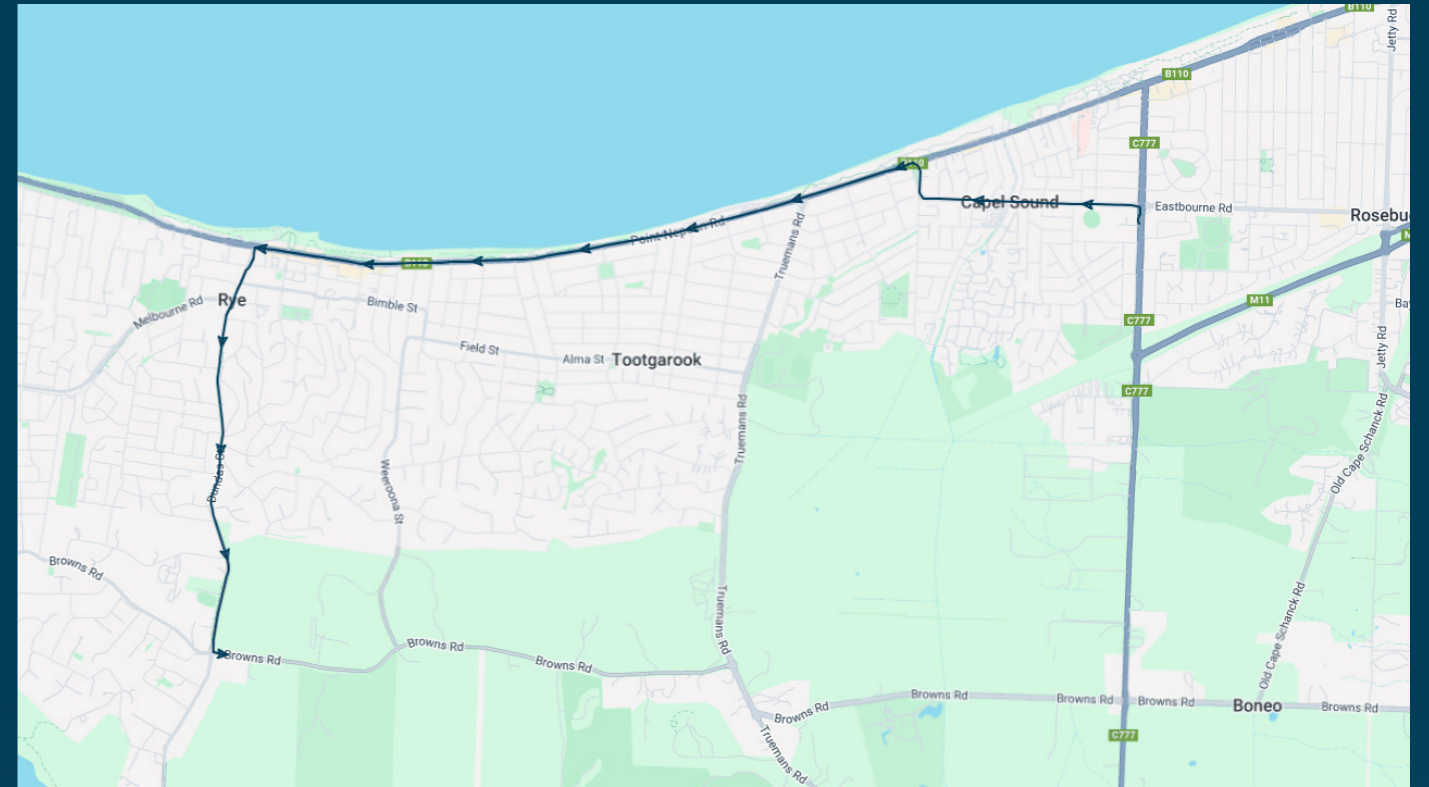

### TURN DIRECTIONS

Via Dundas St, Right Point Nepean Rd, Right Elizabeth Ave, Cont Eastbourne Rd, Right Illaroo St, Left Cain St, Left Boneo Rd to Rosebud Secondary College

To view our list of live tracked services, visit [www.venturabus.com.au](http://www.venturabus.com.au)  
 Timetable Printed : 9 January 2025

**Times listed are estimated times only, it is advised to arrive at your stop earlier than the listed time to avoid missing your bus.**

**You can also download the Ventura Tracker app to view real time bus locations of all services**

# Rosebud Secondary College

Route: 5343 (SBSC) | Afternoon

Stop ID	Stop Name	Time	Stop ID	Stop Name	Time
	Rosebud Secondary College	15:45			
13090	Lyons Ave/Point Nepean Rd	15:55			
44772	Collingwood St/Dundas St	15:57			
44773	Golf Pde/Dundas St	15:58			
44774	Glenvue Rd/Dundas St	15:59			
	Browns Rd/Dundas St	16:00			

## TURN DIRECTIONS

Via Left Boneo Rd, Left Eastbourne Rd, Cont Right Elizabeth Ave, Left Point Nepean Rd, Left Dundas St, Left Browns Rd to Dundas St

To view our list of live tracked services, visit [www.venturabus.com.au](http://www.venturabus.com.au)  
 Timetable Printed : 9 January 2025