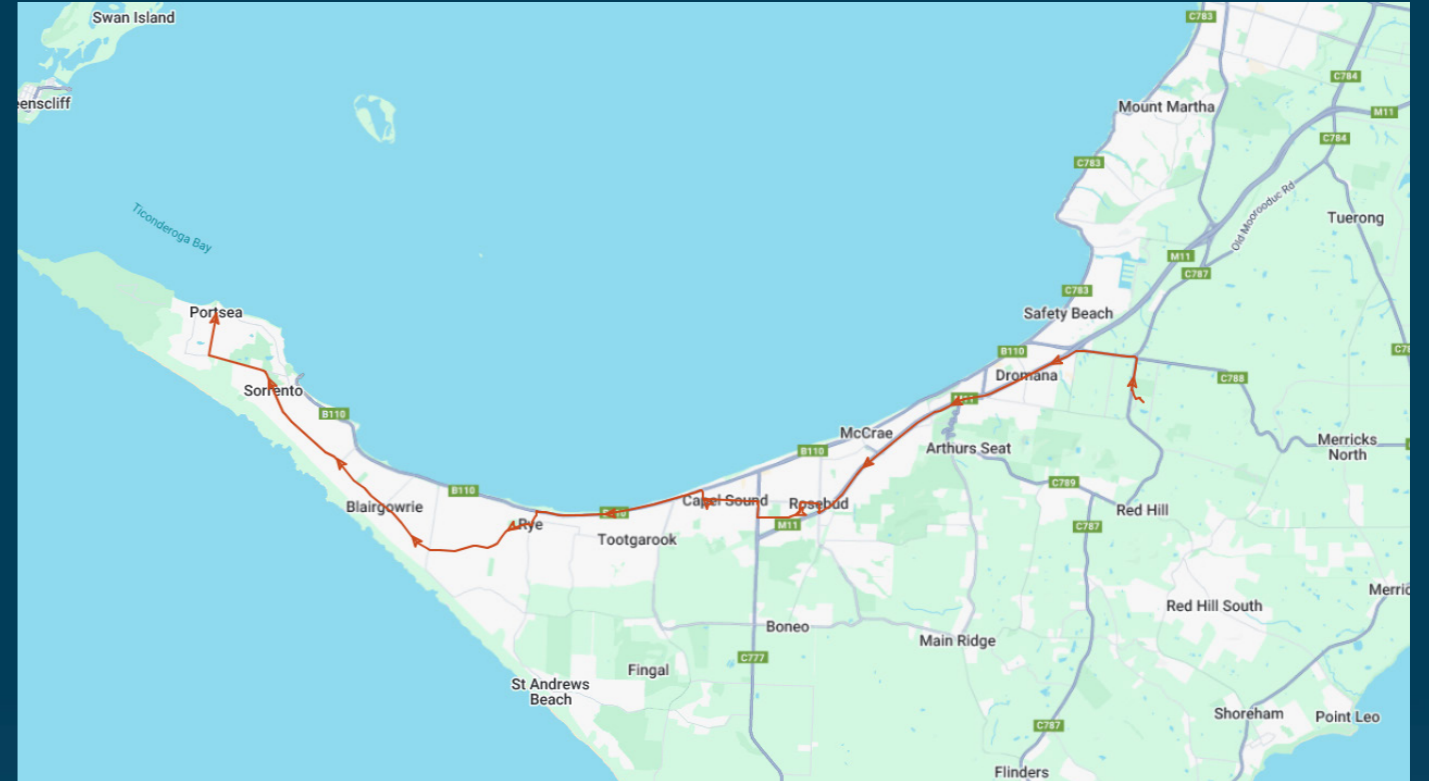

Rosebud Secondary College

Route: 5335 (SBSC) | Afternoon

Stop ID	Stop Name	Time	Stop ID	Stop Name	Time
drsc	Dromana College	15:10			
48619	Ocean St/Eastbourne Rd	15:20			
40065	Harridge St/Besgrove St	15:22			
rosc	Rosebud Secondary College	15:30			
48644	Peninsula Ave/Melbourne Rd	15:41			
48645	Thomson Tce/Melbourne Rd	15:42			
48647	Doe St/Melbourne Rd	15:44			
	Caxton St/Melbourne Rd	15:45			
	Diamond Bay Rd/Melbourne Rd	15:50			
	Ocean Beach Rd/Melbourne Rd	15:52			
13123	Hurstwood Rd/Hotham Rd	15:53			
13124	Oxford St/Melbourne Rd	15:54			
13126	Franklin Rd/Hotham Rd	15:55			
13127	Ibis Way/Franklin Rd	15:56			
13130	Point Nepean Rd/Franklin Rd	15:57			

Times listed are estimated times only, it is advised to arrive at your stop earlier than the listed time to avoid missing your bus.

You can also download the Ventura Tracker app to view real time bus locations of all services

Rosebud Secondary College

Route: 5335 (SBSC) | Afternoon

TURN DIRECTIONS

Via Right Old White Hill Rd, Right White Hill Rd, Left Nepean Hwy, Left Mornington Peninsula Fwy, Right Jetty Rd, Left Eastbourne Rd, Left Besgrove St, Right Boneo Rd, Left into Rosebud Secondary College, Left Boneo Rd, Left Eastbourne Rd, Cont Right Elizabeth Ave, Left Point Nepean Rd, Left Dundas St, Right Melbourne Rd, Cont Hotham Rd, Right Franklin Rd to Point Nepean Rd

To view our list of live tracked services, visit www.venturabus.com.au

Timetable Printed : 30 September 2024