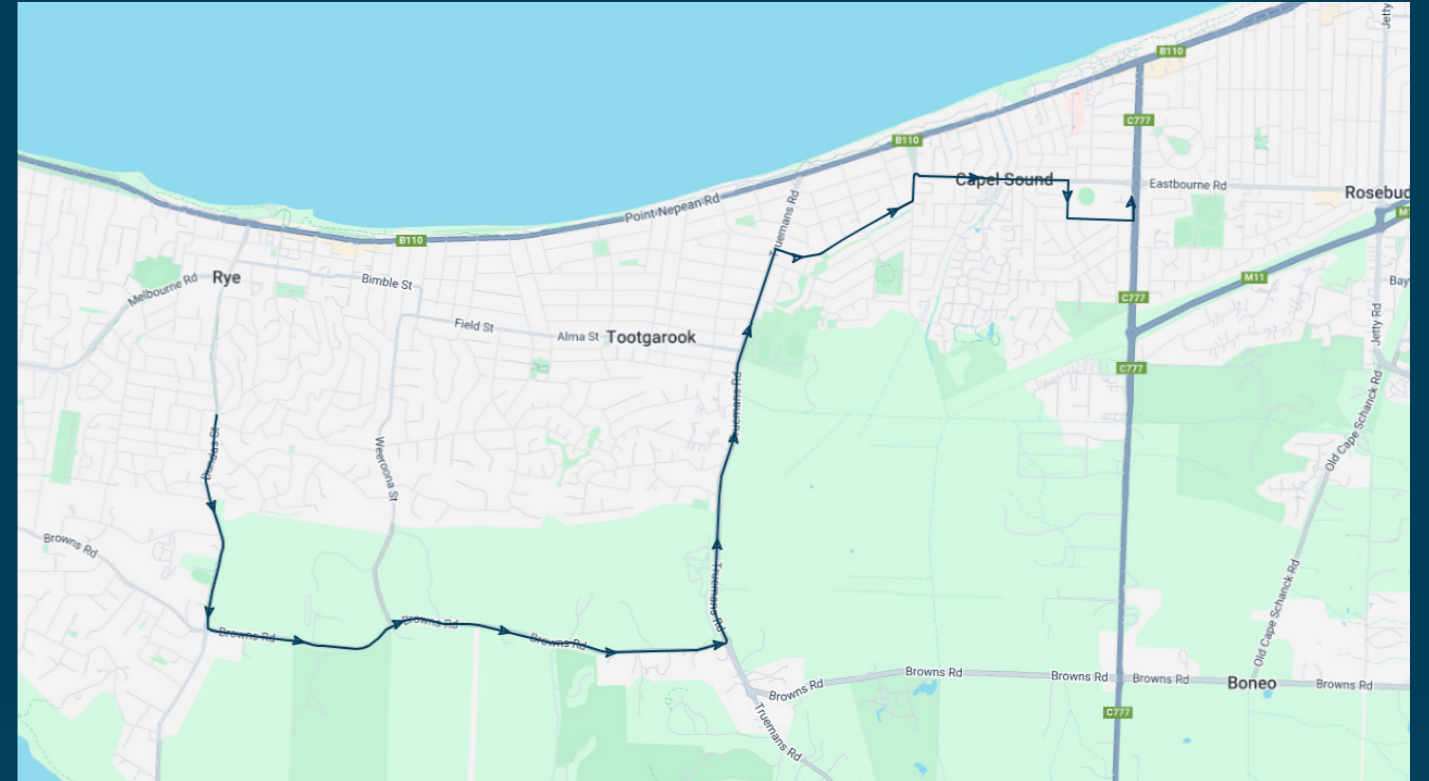

Rosebud Secondary College

Route: 5344 (SBSC) | Morning

Stop ID	Stop Name	Time	Stop ID	Stop Name	Time
44773	Golf Pde/Dundas St	07:45			
	Kurringai Rd/Truemans Rd	07:50			
	Alma St/Truemans Rd	07:52			
40037	Truemans Rd/Broadway	07:54			
	Rosebud Secondary College	08:05			

Rosebud Secondary College

Route: 5344 (SBSC) | Morning

TURN DIRECTIONS

Via Dundas St, Left Browns Rd, Left Truemans Rd, Right Broadway, Left Elizabeth Ave, Right Eastbourne Rd, Right Illaroo St, Left Cain St, Left Boneo Rd, Left into Rosebud Secondary College

To view our list of live tracked services, visit www.venturabus.com.au
Timetable Printed : 9 January 2025

Times listed are estimated times only, it is advised to arrive at your stop earlier than the listed time to avoid missing your bus.

You can also download the Ventura Tracker app to view real time bus locations of all services