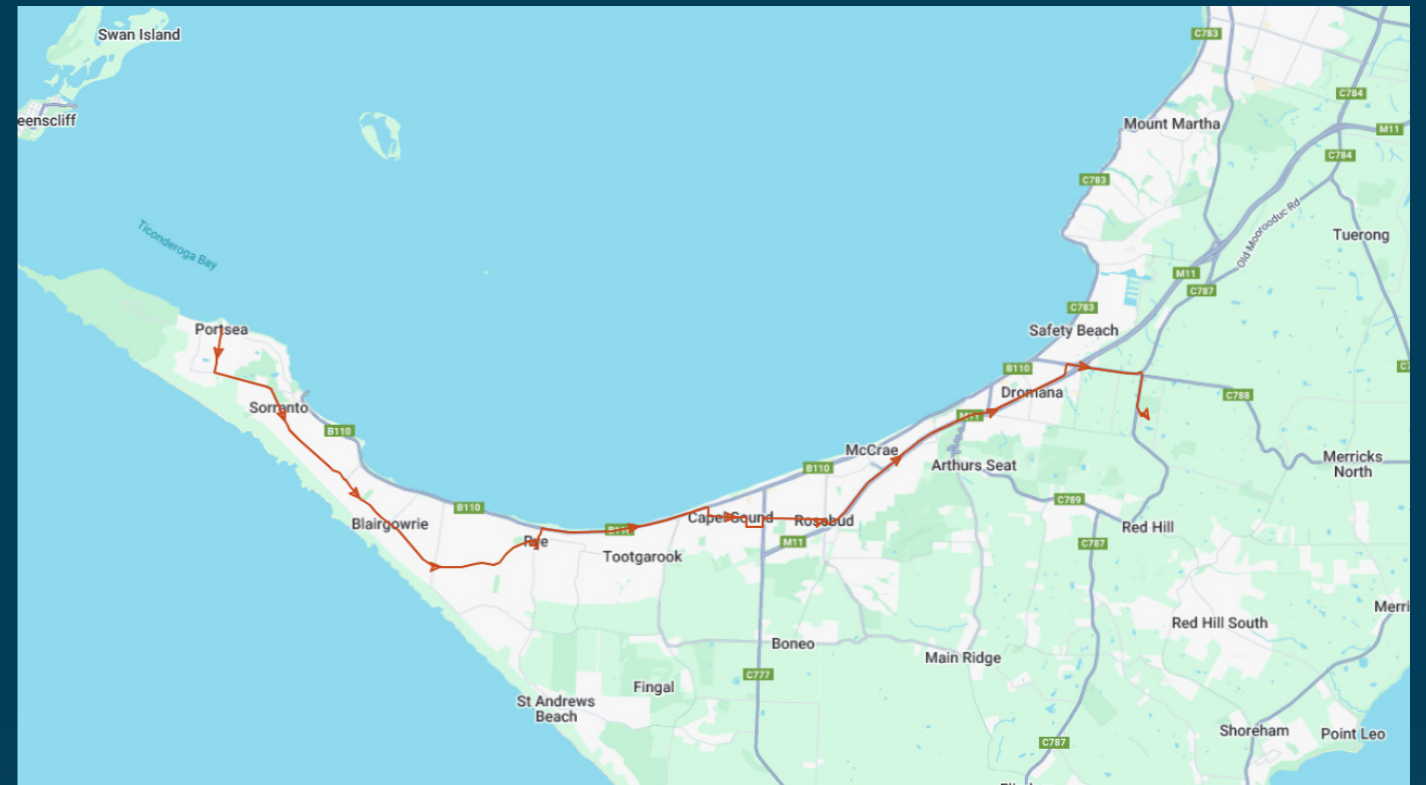

Rosebud Secondary College

Route: 5335 (SBSC) | Morning

Stop ID	Stop Name	Time	Stop ID	Stop Name	Time
11847	Point Nepean Rd/Franklin Rd	07:52			
12646	Frimmell Way/Franklin Rd	07:53			
12647	Franklin Rd/Hotham Rd	07:54			
12649	Oxford Rd/Hotham Rd	07:56			
12650	Hurtwood Rd/Hotham Rd	07:57			
	Ocean Beach Rd/Melbourne Rd	08:00			
	Diamond Bay Rd/Melbourne Rd	08:03			
	Caxton St/Melbourne Rd	08:06			
40023	Doe St/Melbourne Rd	08:08			
40025	Thomson Tce/Melbourne Rd	08:10			
40026	Peninsula Ave/Melbourne Rd	08:12			
rosc	Rosebud Secondary College	08:25			
	Besgrove St/Eastbourne Rd	08:26			
40108	Ocean St/Eastbourne Rd	08:27			
drsc	Dromana College	08:45			

Times listed are estimated times only, it is advised to arrive at your stop earlier than the listed time to avoid missing your bus.

You can also download the Ventura Tracker app to view real time bus locations of all services

Rosebud Secondary College

Route: 5335 (SBSC) | Morning