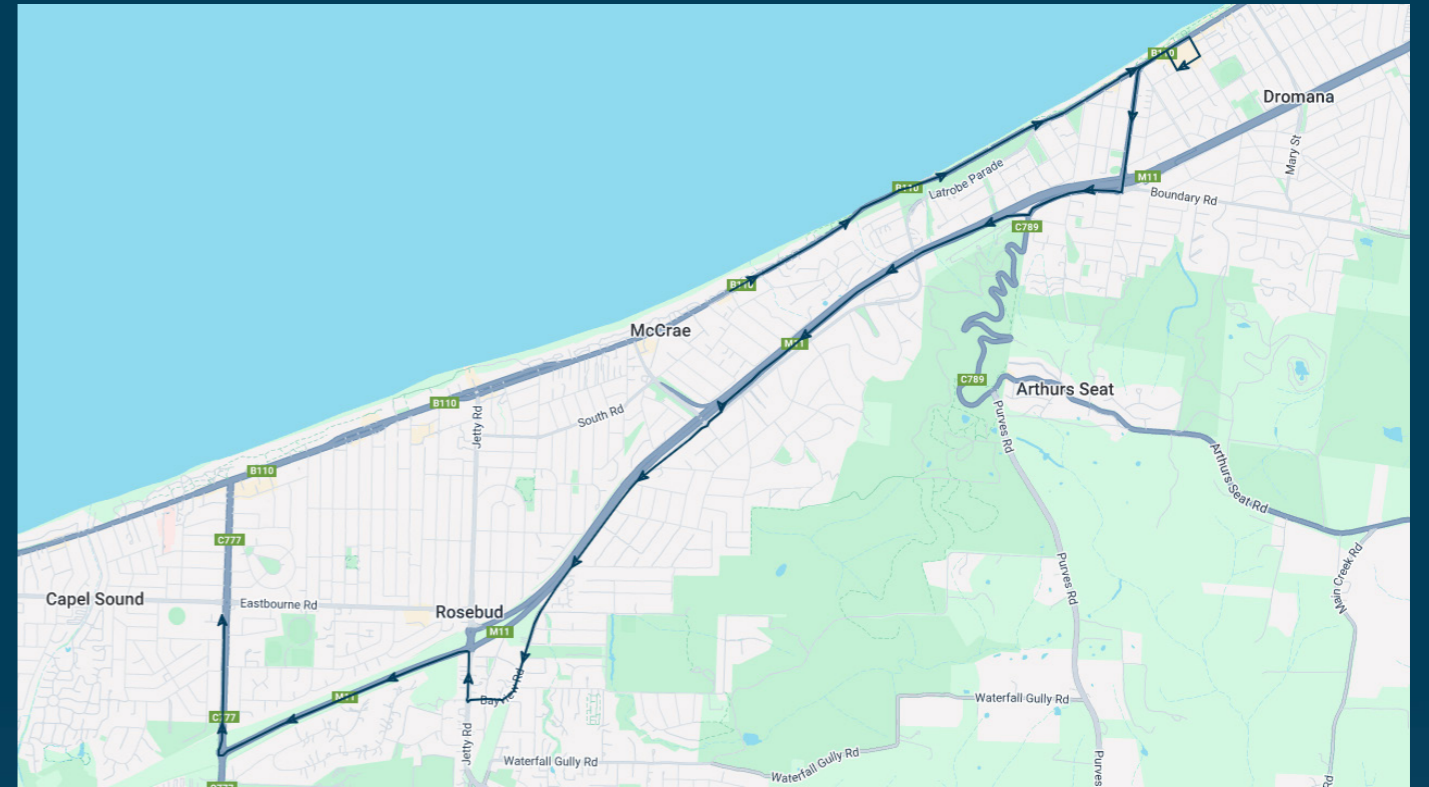

Rosebud Secondary College

Route: 5346 (SBSC) | Morning

Stop ID	Stop Name	Time	Stop ID	Stop Name	Time
13175	Beverley Rd/Point Nepean Rd	08:10			
	Noel St/Gibson St	08:15			
	Opp Dromana PS/McCulloch St	08:20			
	Leichardt St/Bayview Rd	08:26			
40093	Rosebud Retirement Village/Bayview Rd	08:28			
40095	Elizabeth Dr/Bayview Rd	08:29			
rosc	Rosebud Secondary College	08:36			

Rosebud Secondary College

Route: 5346 (SBSC) | Morning