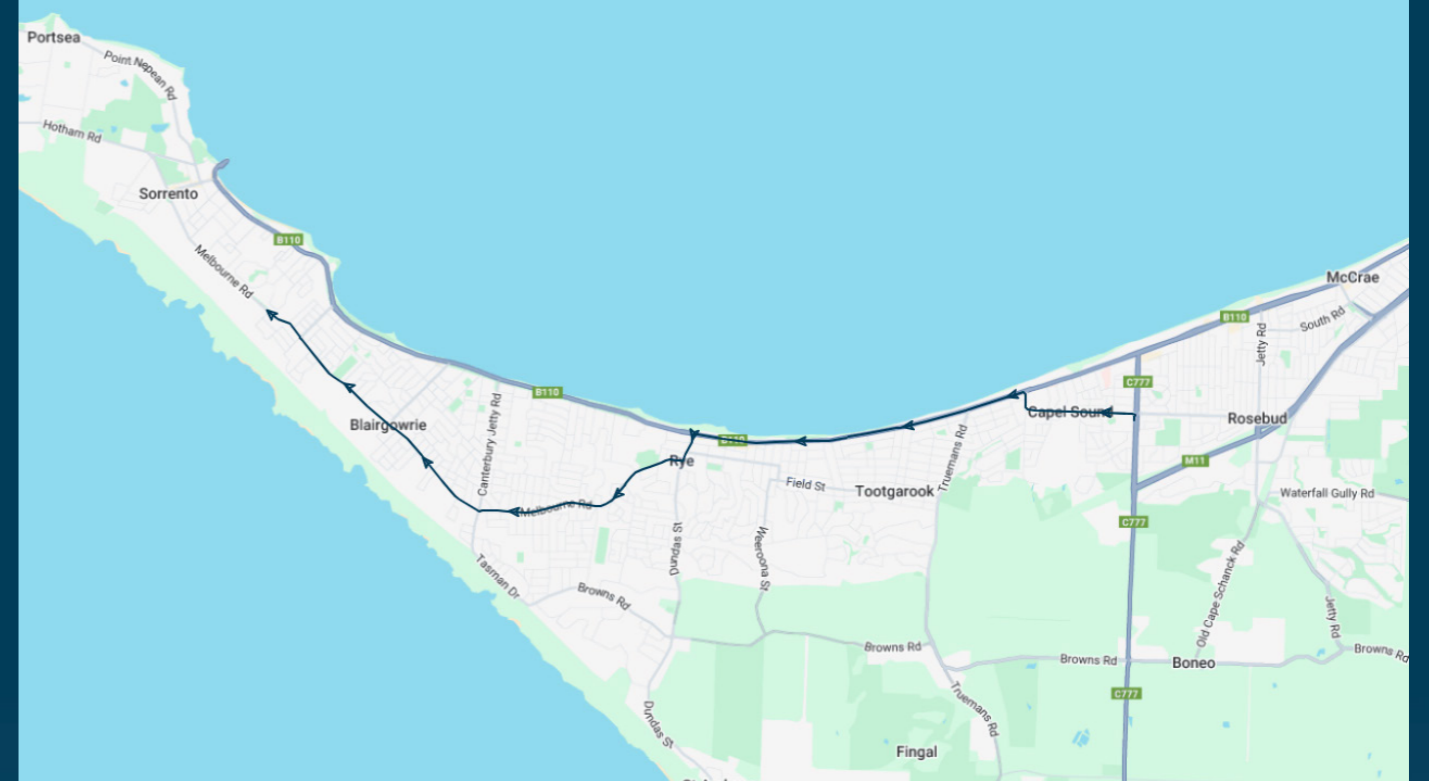

Rosebud Secondary College

Route: 5332 (SBSC) | Afternoon

Stop ID	Stop Name	Time	Stop ID	Stop Name	Time
rosc	Rosebud Secondary College	15:40			
48644	Peninsula Ave/Melbourne Rd	15:45			
48646	Hogan Dr/Melbourne Rd	15:46			
	Canterbury Jetty Drive/Melbourne Rd	15:49			
	Moonah Ave/Melbourne Rd	15:50			
48652	Beach Ave/Melbourne Rd	15:51			
48653	Derrick St/Melbourne Rd	15:52			
40013	Mission St/Melbourne Rd	15:53			

Rosebud Secondary College

Route: 5332 (SBSC) | Afternoon

TURN DIRECTIONS

Via Boneo Rd, Left Eastbourne Rd, Cont Right Elizabeth Ave, Left Point Nepean Rd, Left Dundas St, Right Melbourne Rd to Mission St

To view our list of live tracked services, visit www.venturabus.com.au

Timetable Printed : 30 September 2024

Times listed are estimated times only, it is advised to arrive at your stop earlier than the listed time to avoid missing your bus.

You can also download the Ventura Tracker app to view real time bus locations of all services