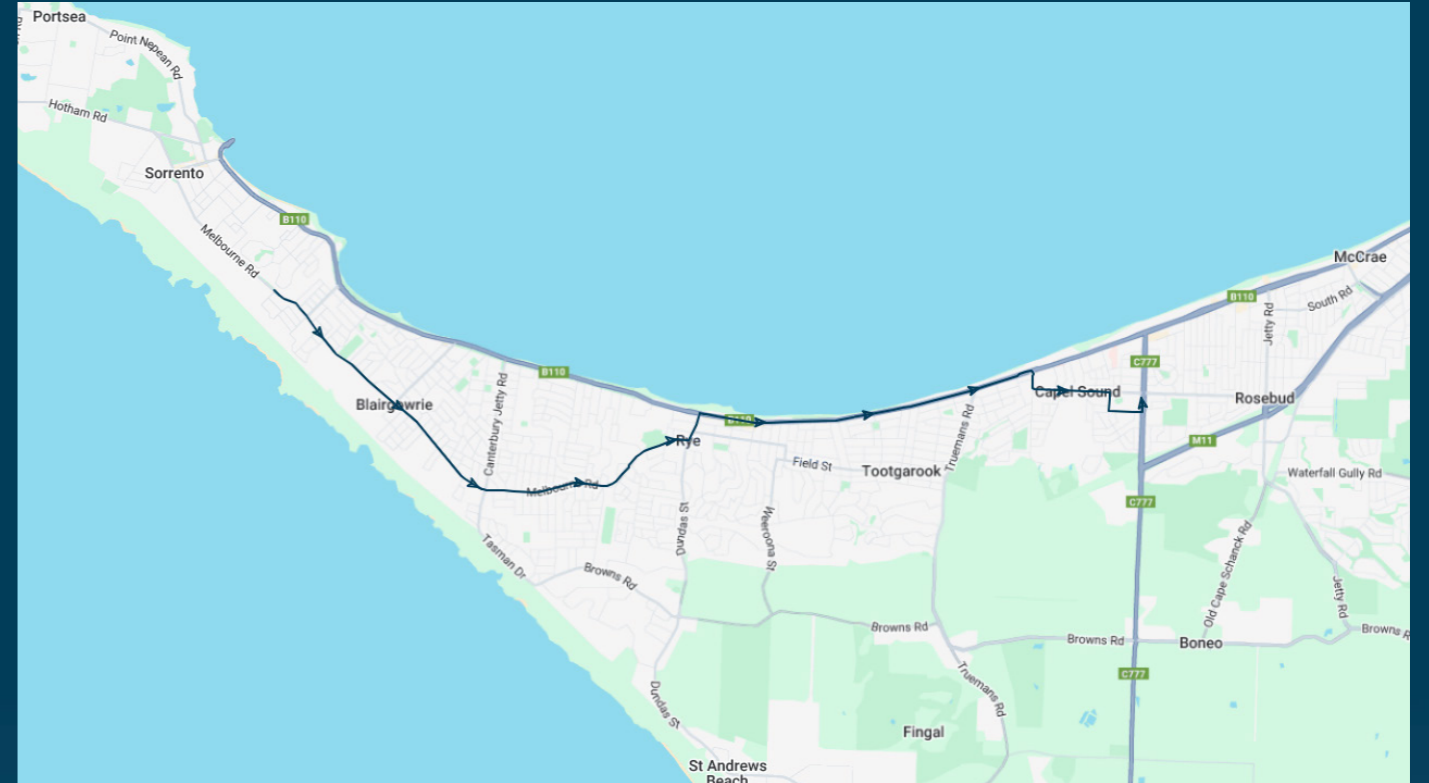

# Rosebud Secondary College

## Route: 5332 (SBSC) | Morning

Stop ID	Stop Name	Time	Stop ID	Stop Name	Time
40013	Mission St/Melbourne Rd	08:05			
40014	Derrick St/Melbourne Rd	08:07			
40015	Stringer Rd/Melbourne Rd	08:08			
	Agnes Ave/Melbourne Rd	08:09			
	Canterbury Jetty Rd/Melbourne Rd	08:12			
40024	Hogan Dr/Melbourne Rd	08:16			
40026	Peninsula Ave/Melbourne Rd	08:16			
rosc	Rosebud Secondary College	08:25			

### TURN DIRECTIONS

Via Melbourne Rd, Left Dundas St, Right Point Nepean Rd, Right Elizabeth Ave, Cont Left Eastbourne Rd, Right Illaroo St, Left Cain St, Left Boneo Rd to Rosebud Secondary College

To view our list of live tracked services, visit [www.venturabus.com.au](http://www.venturabus.com.au)  
 Timetable Printed : 30 September 2024