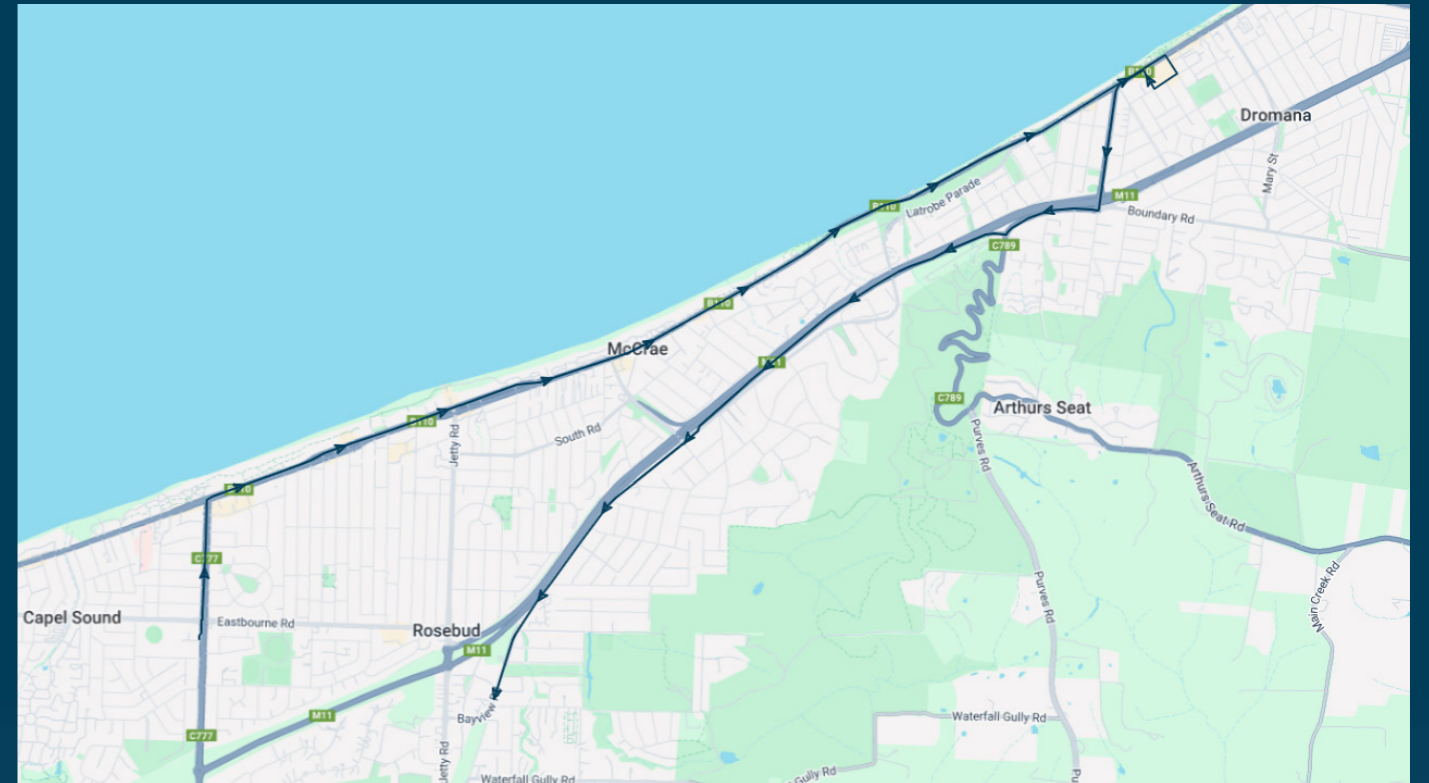

Rosebud Secondary College

Route: 5346 (SBSC) | Afternoon

Stop ID	Stop Name	Time	Stop ID	Stop Name	Time
rosc	Rosebud Secondary College	15:50			
13175	Beverley Rd/Point Nepean Rd	15:54			
	Noel St/Gibson St	15:58			
	Opp Dromana PS/McCulloch St	15:59			
	Leichardt St/Bayview Rd	16:03			
40093	Rosebud Retirement Village/Bayview Rd	16:04			
40095	Elizabeth Dr/Bayview Rd	16:05			

Rosebud Secondary College

Route: 5346 (SBSC) | Afternoon