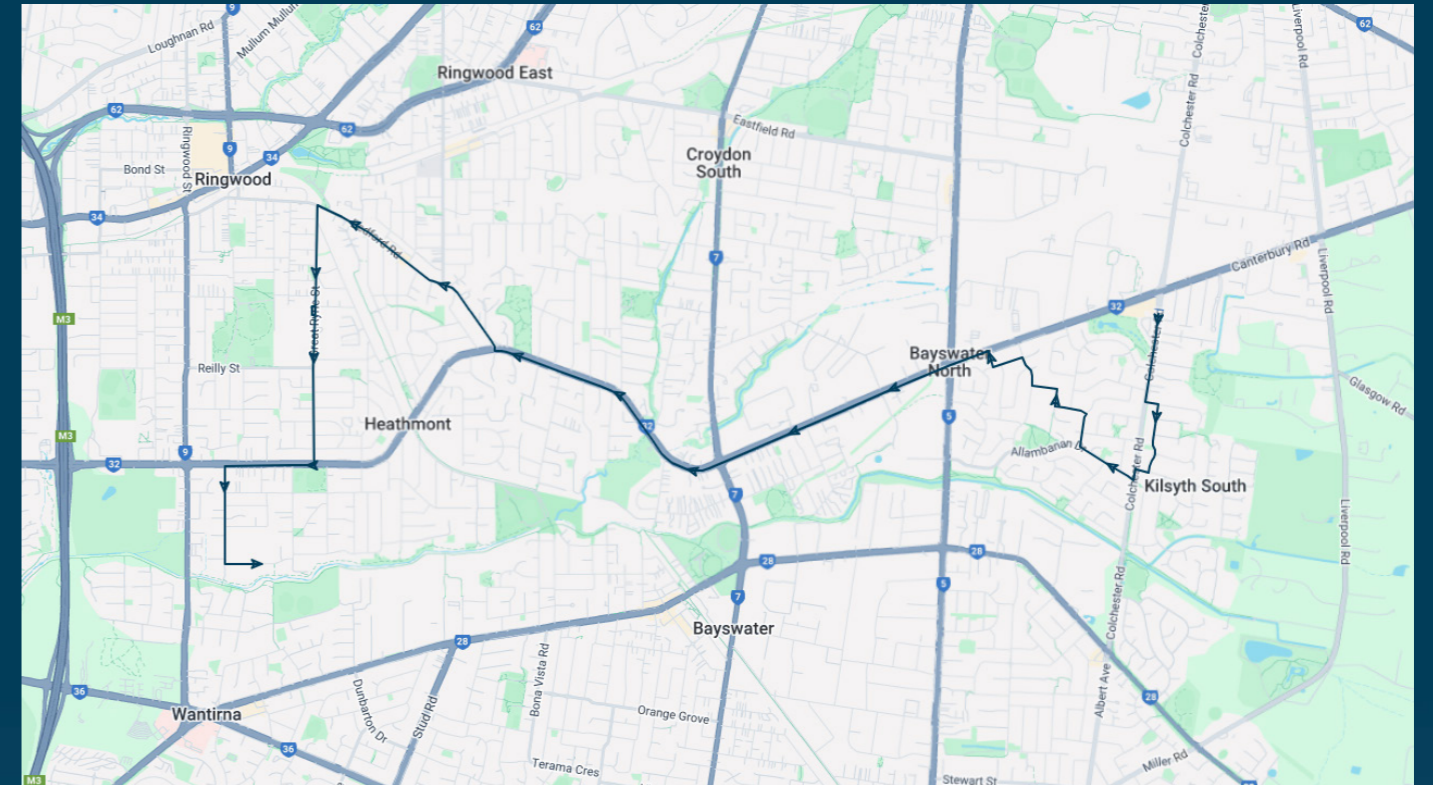

Ringwood Secondary College

Route: 2559 | Morning

Stop ID	Stop Name	Time	Stop ID	Stop Name	Time
9892	Club Kilsyth/Colchester Rd	07:59			
10265	Colchester Rd/Collier Rd	08:01			
10266	Colchester Rd/Allambanan Dr	08:02			
10267	Toolimerin Ave/Allambanan Dr	08:02			
10268	Bagora Ct/Allambanan Dr	08:03			
9887	Burdekin Ave/Colbury Rd	08:04			
9886	Bayswater North Primary School/Stuart St	08:04			
12049	Dorset Rd/Canterbury Rd	08:04			
12050	Bayfield Rd East/Canterbury Rd	08:09			
12051	Hamilton Rd/Canterbury Rd	08:10			
12052	Bayswater Rd/Canterbury Rd	08:11			
12053	Canterbury Ct/Canterbury Rd	08:12			
12054	Greenhill Rd/Canterbury Rd	08:13			
12055	Opp 372 Canterbury Rd	08:13			
12056	Fernwood Ave/Canterbury Rd	08:15			
8732	Fremont St/Bedford Rd	08:18			
8731	Myrtle Ave/Bedford Rd	08:19			
8730	Lena Gr/Bedford Rd	08:20			
12804	Best St/Great Ryrie St	08:21			
12803	Allen St/Great Ryrie St	08:22			
12802	Emerald St/Great Ryrie St	08:23			
8282	Aquinas College	08:24			
12801	Dresden Ave/Great Ryrie St	08:25			
12800	Doulton Ave/Great Ryrie St	08:25			
12799	Erica Cres/Great Ryrie St	08:26			
44529	Heathmont College	08:30			

Times listed are estimated times only, it is advised to arrive at your stop earlier than the listed time to avoid missing your bus.

You can also download the Ventura Tracker app to view real time bus locations of all services

Ringwood Secondary College

Route: 2559 | Morning

TURN DIRECTIONS

Via Colchester Rd, Left Chandra Ave, Right Chamberlain Dr, Right Collier Rd, Left Colchester Rd, Right Allambanan Dr, Right Sherman Dr, Left Colbury Rd, Right Stuart St, Right Blandford Cres, Left Winchester Dr, Right Galloway Gr, Left Canterbury Rd, Right Bedford Rd, Left Great Ryrie St, Right into Aquinas College, Right Great Ryrie St, Right Canterbury Rd, Left Marlborough Rd, Left Waters Gr to Heathmont College

To view our list of live tracked services, visit www.venturabus.com.au

Timetable Printed : 30 September 2024