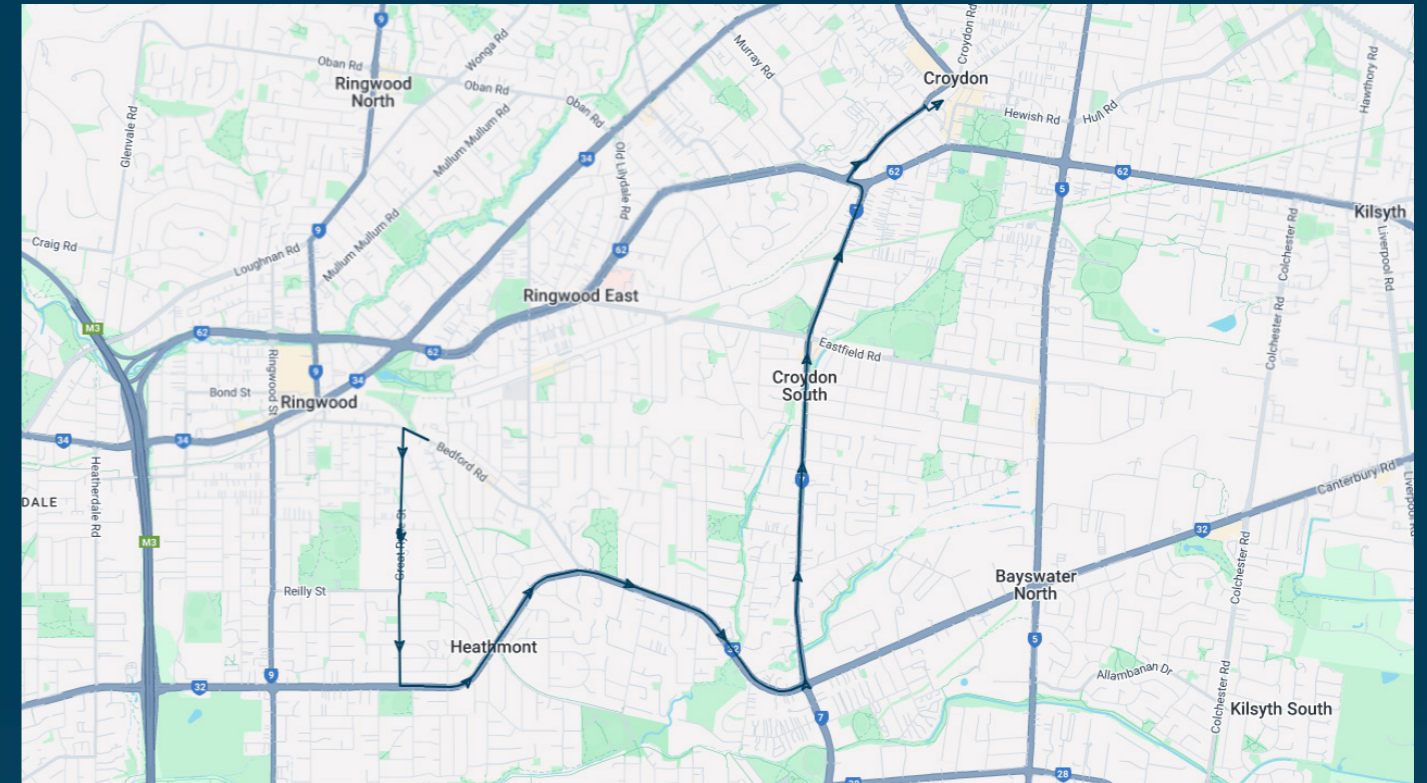

Times listed are estimated times only, it is advised to arrive at your stop earlier than the listed time to avoid missing your bus.

You can also download the Ventura Tracker app to view real time bus locations of all services

Ringwood Secondary College

Route: 2610 | Afternoon