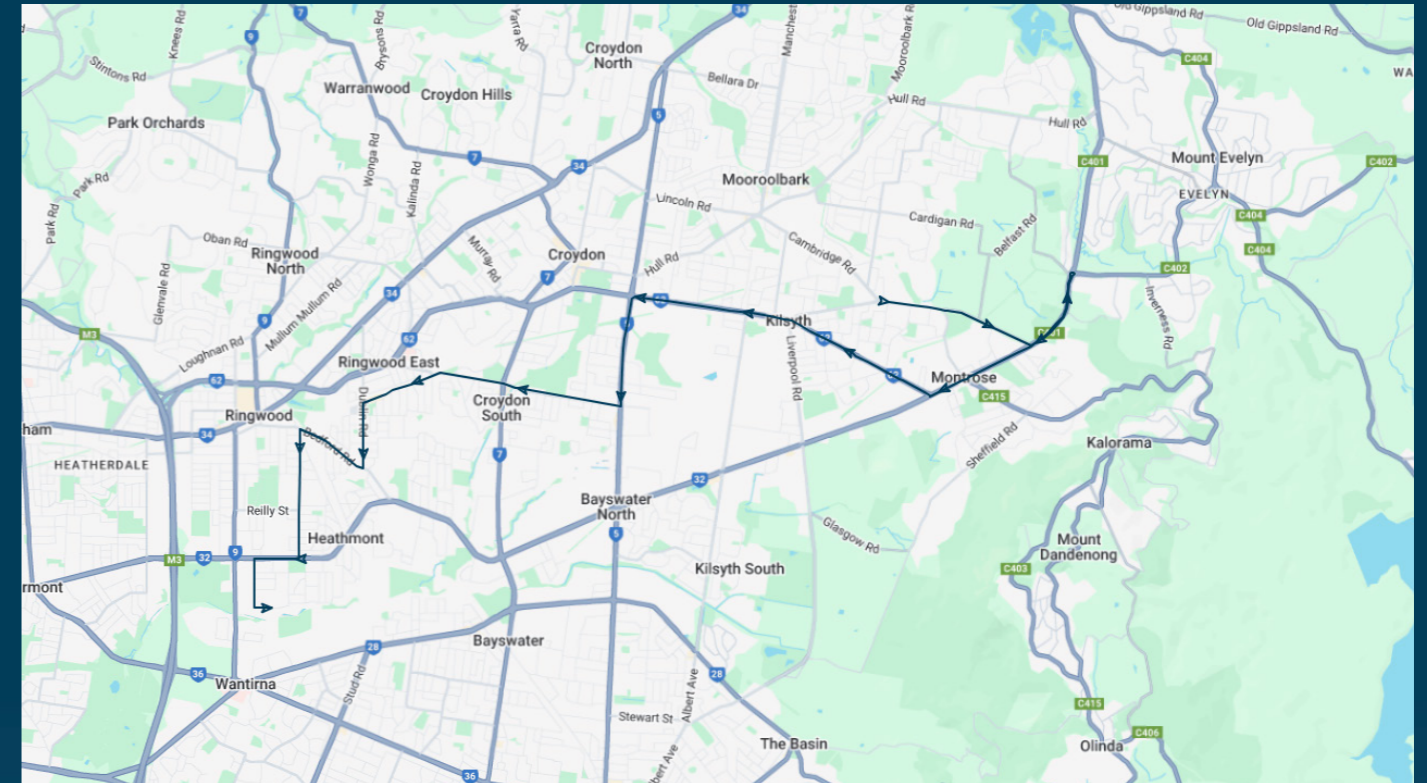

Times listed are estimated times only, it is advised to arrive at your stop earlier than the listed time to avoid missing your bus.

You can also download the Ventura Tracker app to view real time bus locations of all services

Ringwood Secondary College

Route: 3431 | Morning

TURN DIRECTIONS

Via Cambridge Rd, Left Swansea Rd, u-turn at York Rd roundabout, Cont Mt Dandenong Rd, Veer Right Mt Dandenong Rd, Left Dorset Rd, Right Eastfield Rd, Cont Railway Ave, Left Dublin Rd, Right Bedford Rd, Left Great Ryrie St, Right Canterbury Rd, Left Marlborough Rd, Left Waters Gr to Heathmont College

To view our list of live tracked services, visit www.venturabus.com.au

Timetable Printed : 30 September 2024