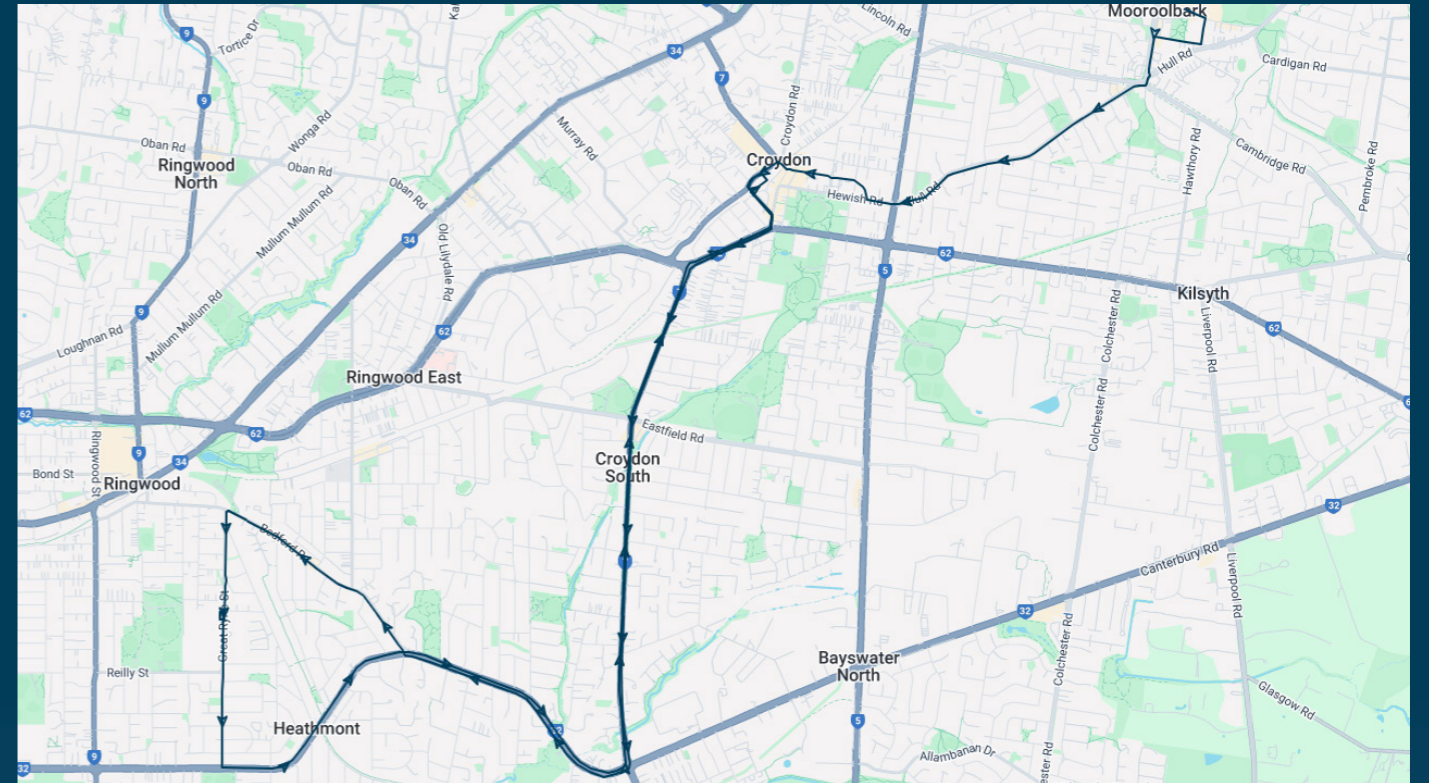

Times listed are estimated times only, it is advised to arrive at your stop earlier than the listed time to avoid missing your bus.

You can also download the Ventura Tracker app to view real time bus locations of all services

Ringwood Secondary College

Route: 2577 | Morning

TURN DIRECTIONS

Via Right Brice Ave, Left Manchester Rd, Right Hull Rd, Cont Hewish Rd, Right Lacey St, Left Wicklow Ave, Left Devon St, Keft into Croydon Station, Left Wicklow Ave, Left Devon St, Right Main St, Right Mt Dandenong Rd, Left Bayswater Rd, Right Canterbury Rd, Right Bedford Rd, Left Great Ryrie St, Right into Aquinas College, Right Great Ryrie St, Left Canterbury Rd, Left Bayswater Rd, Right Mt Dandenong Rd, Left Main St, Left Devon St, Right into Croydon Station

To view our list of live tracked services, visit www.venturabus.com.au

Timetable Printed : 30 September 2024