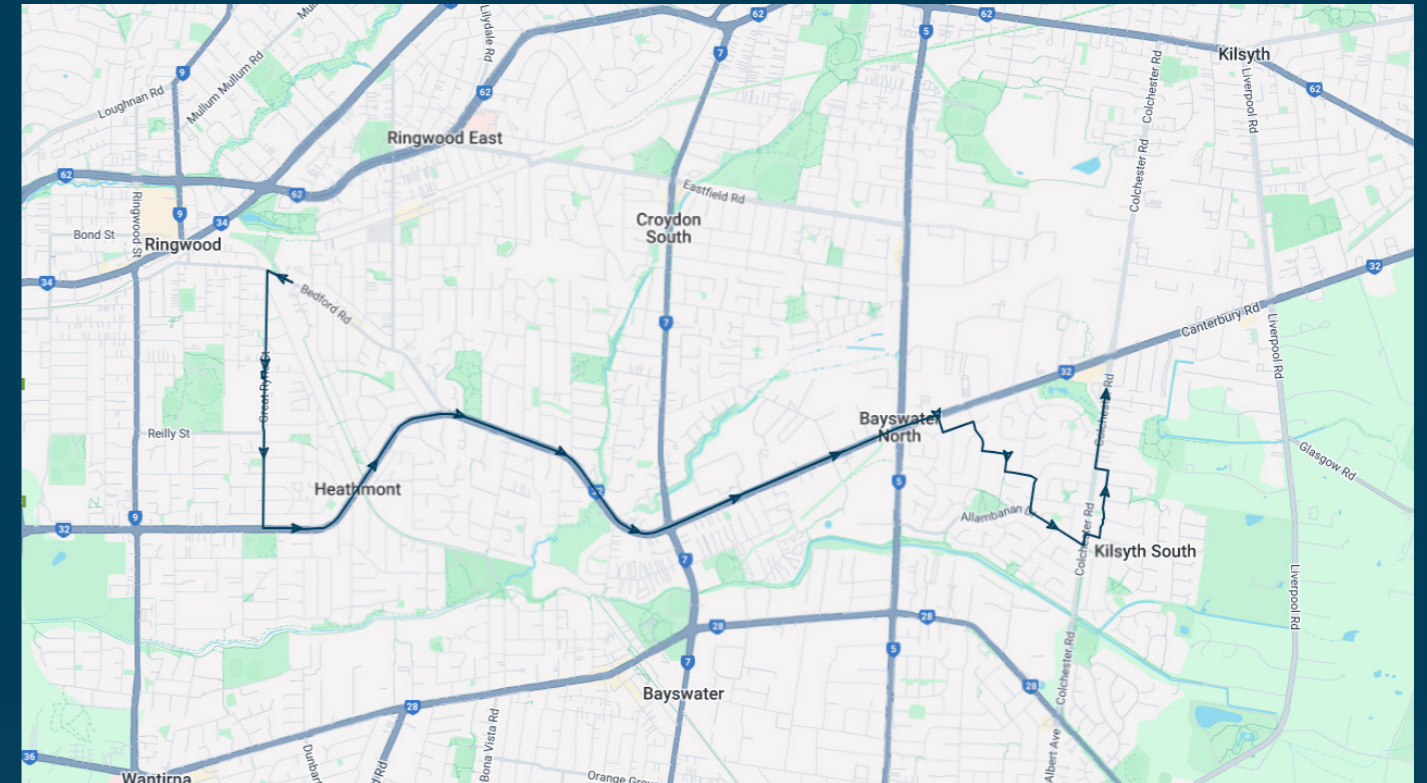

Ringwood Secondary College

Route: 2650 | Afternoon

Stop ID	Stop Name	Time	Stop ID	Stop Name	Time
8730	Lena Gr/Bedford Rd	15:25			
12804	Best St/Great Ryrie St	15:26			
12803	Allen St/Great Ryrie St	15:27			
12802	Emerald St/Great Ryrie St	15:28			
8282	Aquinas College	15:30			
12801	Dresden Ave/Great Ryrie St	15:31			
12800	Doulton Ave/Great Ryrie St	15:31			
12799	Erica Cres/Great Ryrie St	15:32			
12798	Great Ryrie St/Canterbury Rd	15:32			
12797	Balfour Ave/Canterbury Rd	15:33			
12796	Heathmont Station/Canterbury Rd	15:35			
12795	Heathmont Uniting Church/Canterbury Rd	15:35			
12794	Bedford Rd/Canterbury Rd	15:36			
12793	Fernwood Ave/Canterbury Rd	15:38			
12792	Grayview Ave/Canterbury Rd	15:39			
12036	Greenhill Rd/Canterbury Rd	15:40			
12035	Bayswater Rd/Canterbury Rd	15:42			
12034	Hamilton Rd/Canterbury Rd	15:43			
12033	Canterbury Rd	15:44			
12032	Dorset Rd/Canterbury Rd	15:46			
10273	Bayswater North Primary School/Stuart St	15:48			
10274	Burdekin Ave/Colbury Rd	15:49			
9881	Toolimerin Ave/Allambanan Dr	15:51			
9880	Colchester Rd/Allambanan Dr	15:51			
9879	Colchester Rd/Collier Rd	15:52			
10279	Club Kilsyth/Colchester Rd	15:55			

Times listed are estimated times only, it is advised to arrive at your stop earlier than the listed time to avoid missing your bus.

You can also download the Ventura Tracker app to view real time bus locations of all services

Ringwood Secondary College

Route: 2650 | Afternoon

TURN DIRECTIONS

Picks up in Bedford Rd, opposite the school ### Via Bedford Rd, Left Great Ryrie St, Right into Aquinas College, Right Great Ryrie St, Left Canterbury Rd, Right Galloway Gr, Left Winchester Dr, Right Blandford Cres, Left Stuart St, Left Colbury Rd, Right Sherman Dr, Left Allambanan Dr, Left Colchester Rd, Right Collier Rd, Left Chamberlain Dr, Left Chandra Ave, Right Colchester Rd to Club Kilsyth

To view our list of live tracked services, visit www.venturabus.com.au

Timetable Printed : 30 September 2024