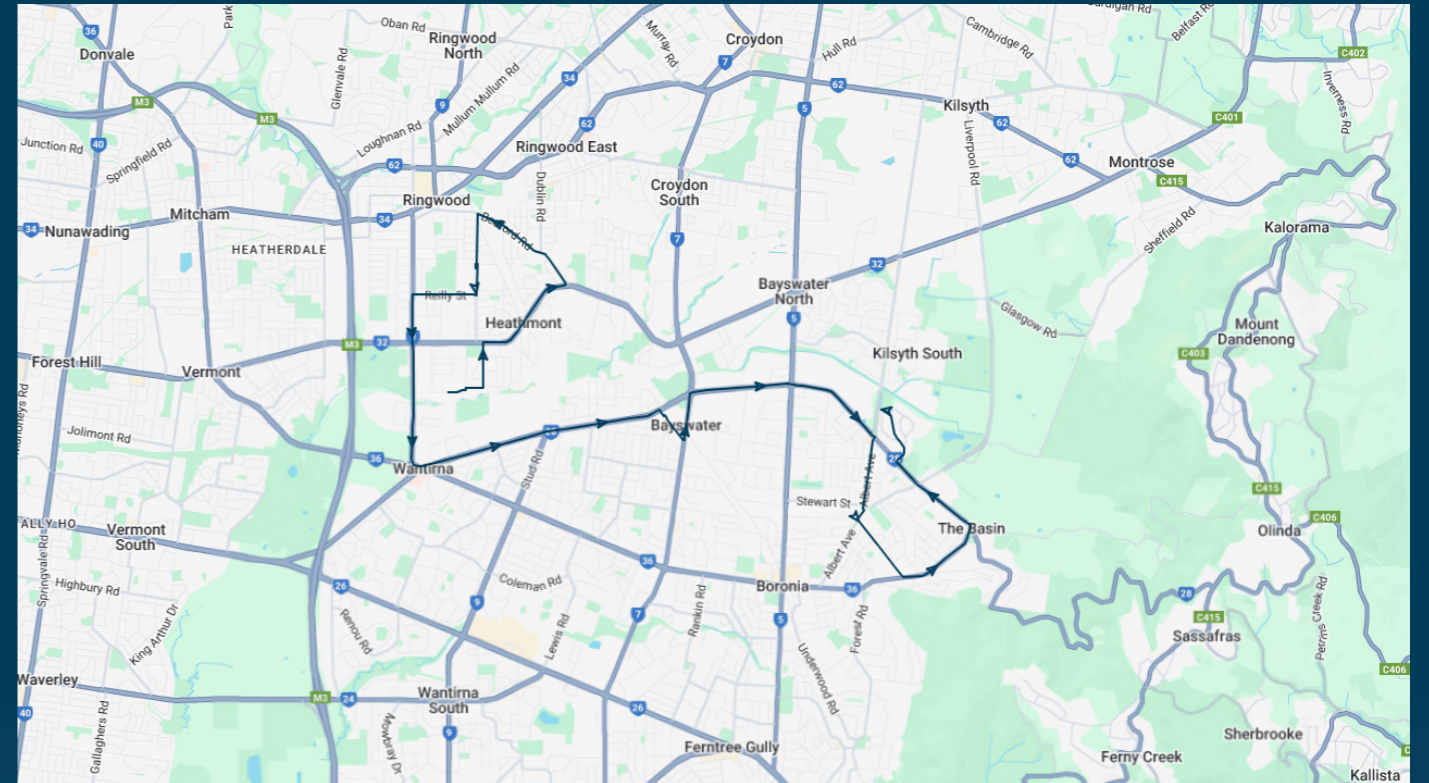

Ringwood Secondary College

Route: 2610 | Afternoon

TURN DIRECTIONS

Picks up in Bedford Rd, opposite the school ### Via Bedford Rd, Left Great Ryrie St, Right into Aquinas College, Right Great Ryrie St, Left Canterbury Rd, Left Bayswater Rd, Left Mt Dandenong Rd, Right Wicklow Ave, Right Devon St, Left into Croydon Station

Times listed are estimated times only, it is advised to arrive at your stop earlier than the listed time to avoid missing your bus.

You can also download the Ventura Tracker app to view real time bus locations of all services

Ringwood Secondary College

Route: 2613 | Afternoon

TURN DIRECTIONS

Picks up in Bedford Rd, opposite the school ### Via Waters Gr, Left Waterloo St, Right Dirkala Ave, Left Sunset Dr, Right Canterbury Rd, Left Bedford Rd, Left Great Ryrie St, Right into Aquinas College, Right Great Ryrie St, Right Reilly St, Left Wantirna Rd, Right Boronia Rd, Left Mountain Hwy, Right Station St, Left into Bayswater Station, Left Station St, Left Scoresby Rd, Right Mountain Hwy, Right Albert Ave, Left Mount View Rd, Left Forest Rd, Left Mountain Hwy, Right Beresford Dr to Colchester Rd