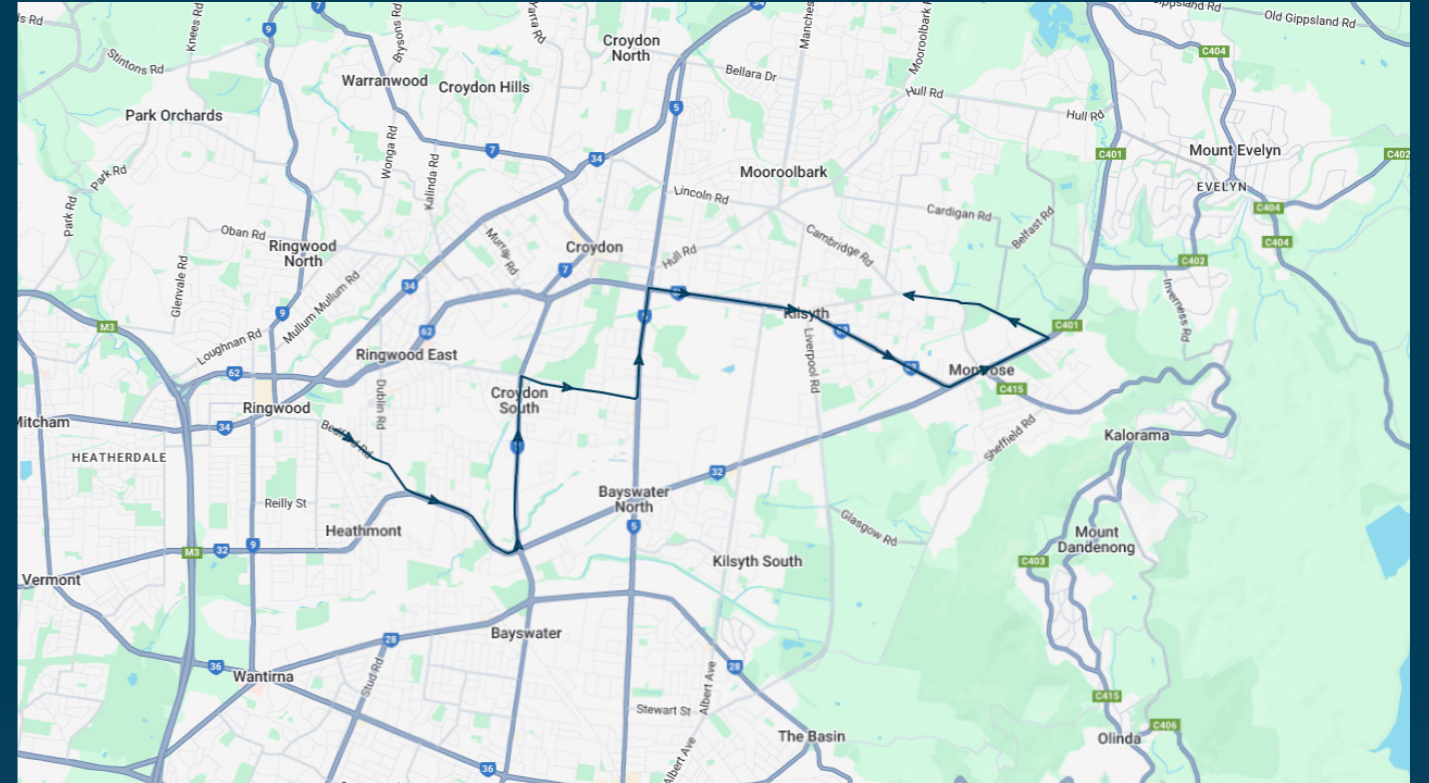

Times listed are estimated times only, it is advised to arrive at your stop earlier than the listed time to avoid missing your bus.

You can also download the Ventura Tracker app to view real time bus locations of all services

Ringwood Secondary College

Route: 3432 | Afternoon

TURN DIRECTIONS

Picks up in Bedford Rd, outside the school ### Via Bedford Rd, Left Canterbury Rd, Left Bayswater Rd, Right Eastfield Rd, Left Dorset Rd, Right Mt Dandenong Rd, Veer Left Mt Dandenong Rd, Cont Leith Rd, Cont Swansea Rd, Left Cambridge Rd to Regina St

To view our list of live tracked services, visit www.venturabus.com.au
Timetable Printed : 30 September 2024