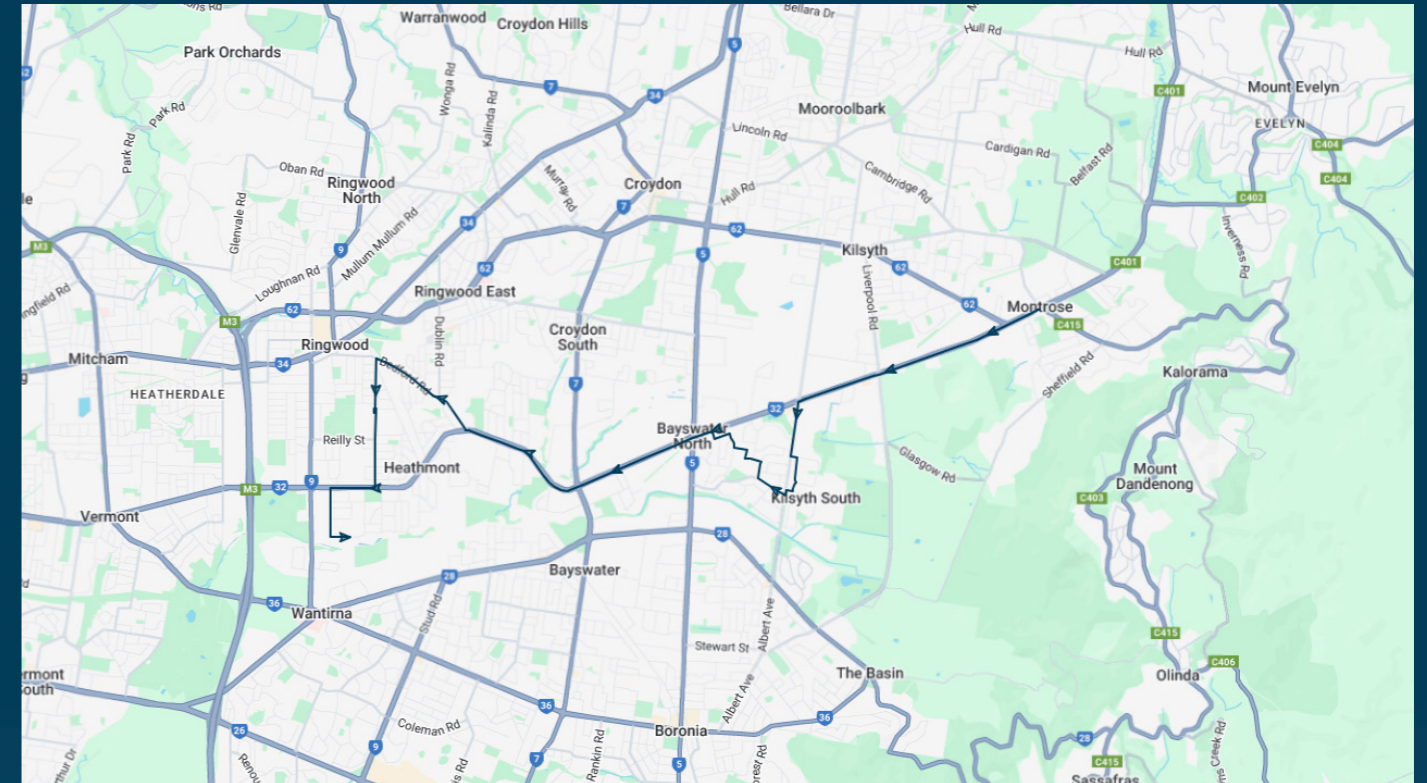

Times listed are estimated times only, it is advised to arrive at your stop earlier than the listed time to avoid missing your bus.

You can also download the Ventura Tracker app to view real time bus locations of all services

Ringwood Secondary College

Route: 2559 | Morning

TURN DIRECTIONS

Via Mt Dandenong Rd, Cont Canterbury Rd, Left Colchester Rd, Left Chandra Ave, Right Chamberlain Dr, Right Collier Rd, Left Colchester Rd, Right Allambanan Dr, Right Sherman Dr, Left Colbury Rd, Right Stuart St, Right Blandford Cres, Left Winchester Dr, Right Galloway Gr, Left Canterbury Rd, Right Bedford Rd, Left Great Ryrie St, Right into Aquinas College, Right Great Ryrie St, Left Canterbury Rd, Left Marlborough Rd, Left Waters Gr to Heathmont College

To view our list of live tracked services, visit www.venturabus.com.au

Timetable Printed : 30 September 2024