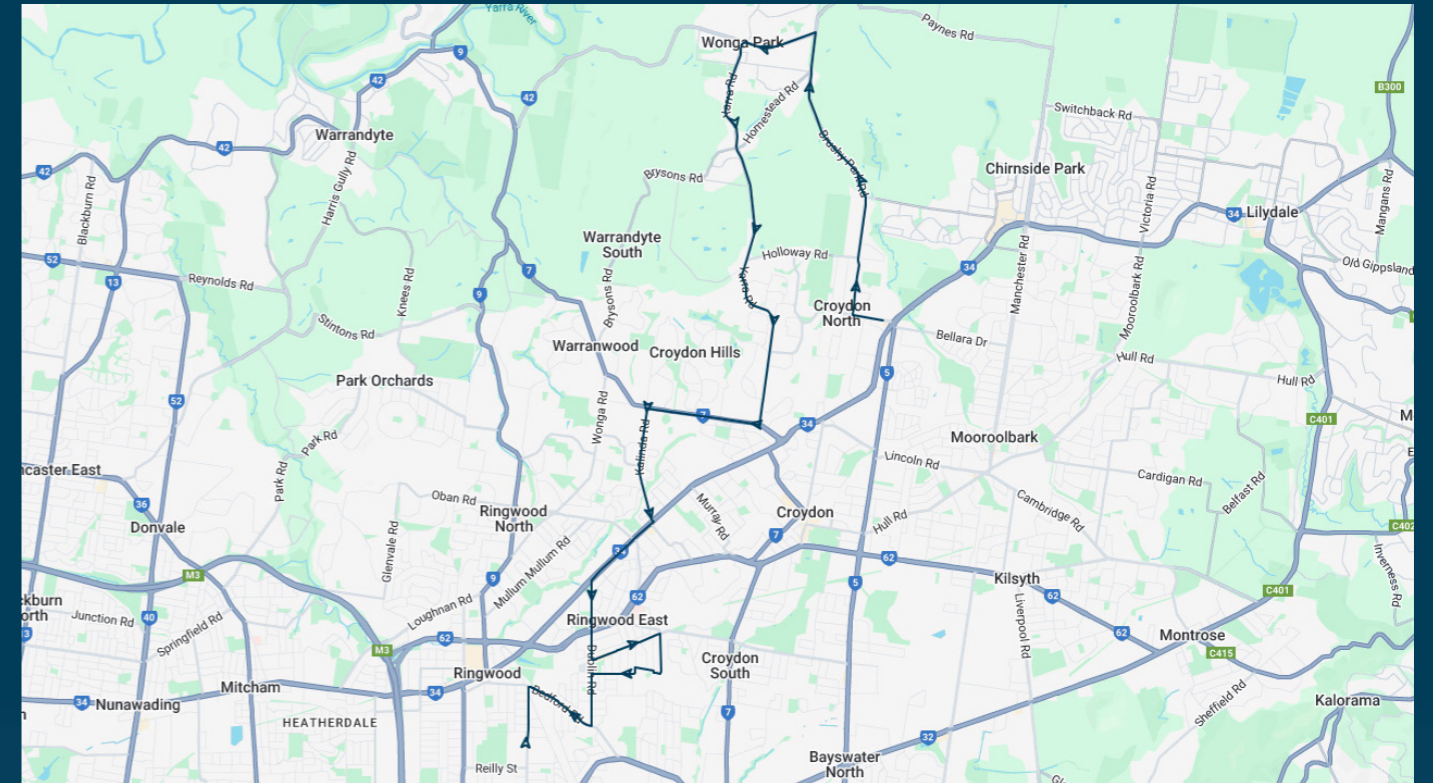

Times listed are estimated times only, it is advised to arrive at your stop earlier than the listed time to avoid missing your bus.

You can also download the Ventura Tracker app to view real time bus locations of all services

Ringwood Secondary College

Route: 2558 | Morning