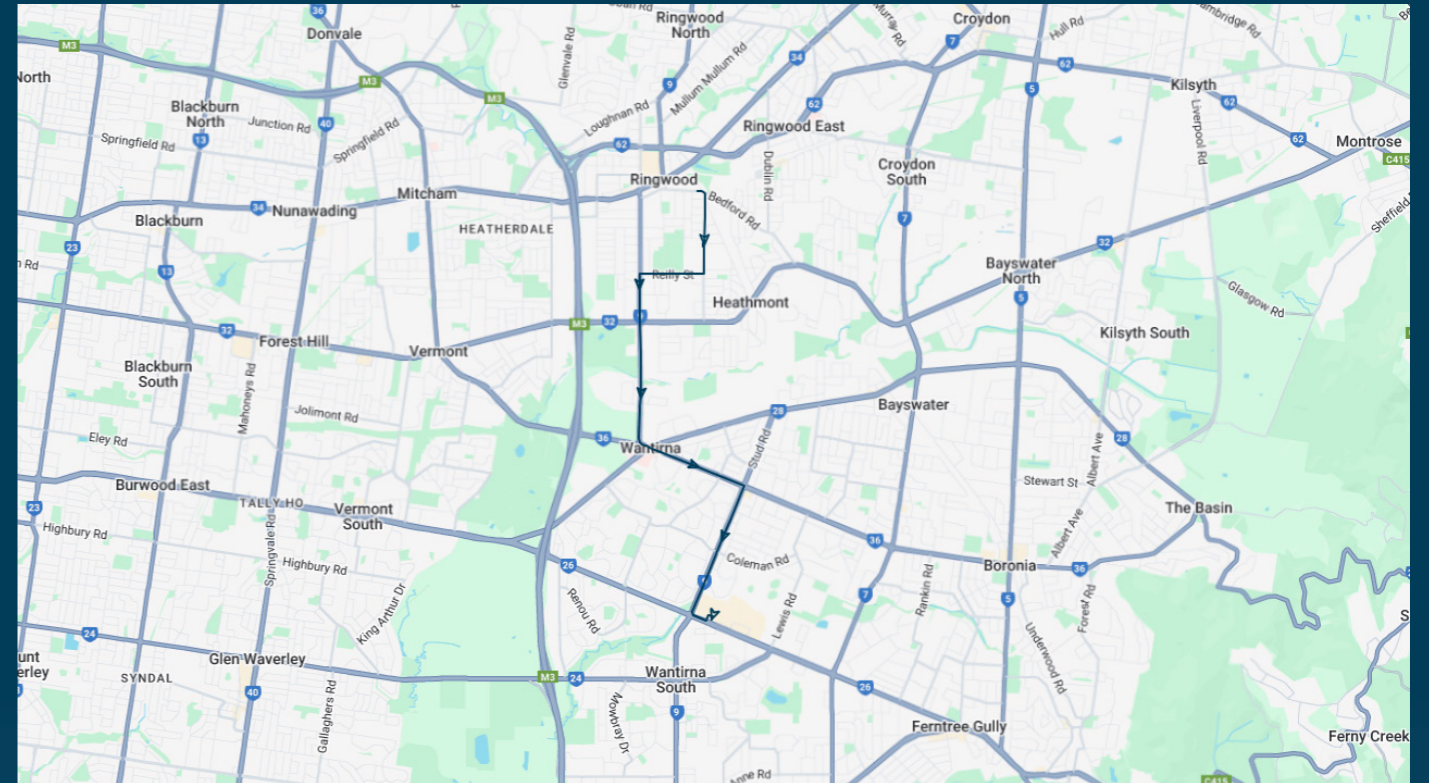

Ringwood Secondary College

Route: 2577 | Morning

TURN DIRECTIONS

Via Right Brice Ave, Left Manchester Rd, Right Hull Rd, Cont Hewish Rd, Right Lacey St, Left Wicklow Ave, Left Devon St, Keft into Croydon Station, Left Wicklow Ave, Left Devon St, Right Main St, Right Mt Dandenong Rd, Left Bayswater Rd, Right Canterbury Rd, Right Bedford Rd, Left Great Ryrie St, Right into Aquinas College, Right Great Ryrie St, Left Canterbury Rd, Left Bayswater Rd, Right Mt Dandenong Rd, Left Main St, Left Devon St, Right into Croydon Station

To view our list of live tracked services, visit www.venturabus.com.au

Timetable Printed : 30 September 2024

Ringwood Secondary College

Route: 2592 | Afternoon

Stop ID	Stop Name	Time	Stop ID	Stop Name	Time
8281	Pitt St/Bedford Rd	15:20			
12804	Best St/Great Ryrie St	15:20			
12803	Allen St/Great Ryrie St	15:21			
12802	Emerald St/Great Ryrie St	15:23			
8282	Aquinas College	15:25			
15235	Reilly St/Wantirna Rd	15:29			
15234	Daisy St/Wantirna Rd	15:30			
15233	Canterbury Rd/Wantirna Rd	15:31			
15232	Muir Ct/Wantirna Rd	15:32			
15231	Clarke Dr/Wantirna Rd	15:33			
15230	Selkirk Ave/Wantirna Rd	15:35			
15229	Garrison Gr/Wantirna Rd	15:36			
15228	Ainsdale Ave/Boronia Rd	15:38			
15226	Thaxted Pde/Boronia Rd	15:39			
15225	Roxburgh Rd/Boronia Rd	15:41			
15224	Boronia Rd/Stud Rd	15:42			
15223	Moonah Rd/Stud Rd	15:43			
15222	Studfield SC/Stud Rd	15:44			
15221	Gateshead Dr/Stud Rd	15:47			
15220	Knox City SC/Stud Rd	15:48			
19631	Knox City SC	15:49			

Ringwood Secondary College

Route: 2592 | Afternoon

TURN DIRECTIONS

Picks up in Bedford Rd, before Pitt St ### Via Bedford Rd, Right Great Ryrie St, Right into Aquinas College, Right Great Ryrie St, Right Reilly St, Left Wantirna Rd, Left Boronia Rd, Right Stud Rd, Left Burwood Hwy, Left into Knox City SC