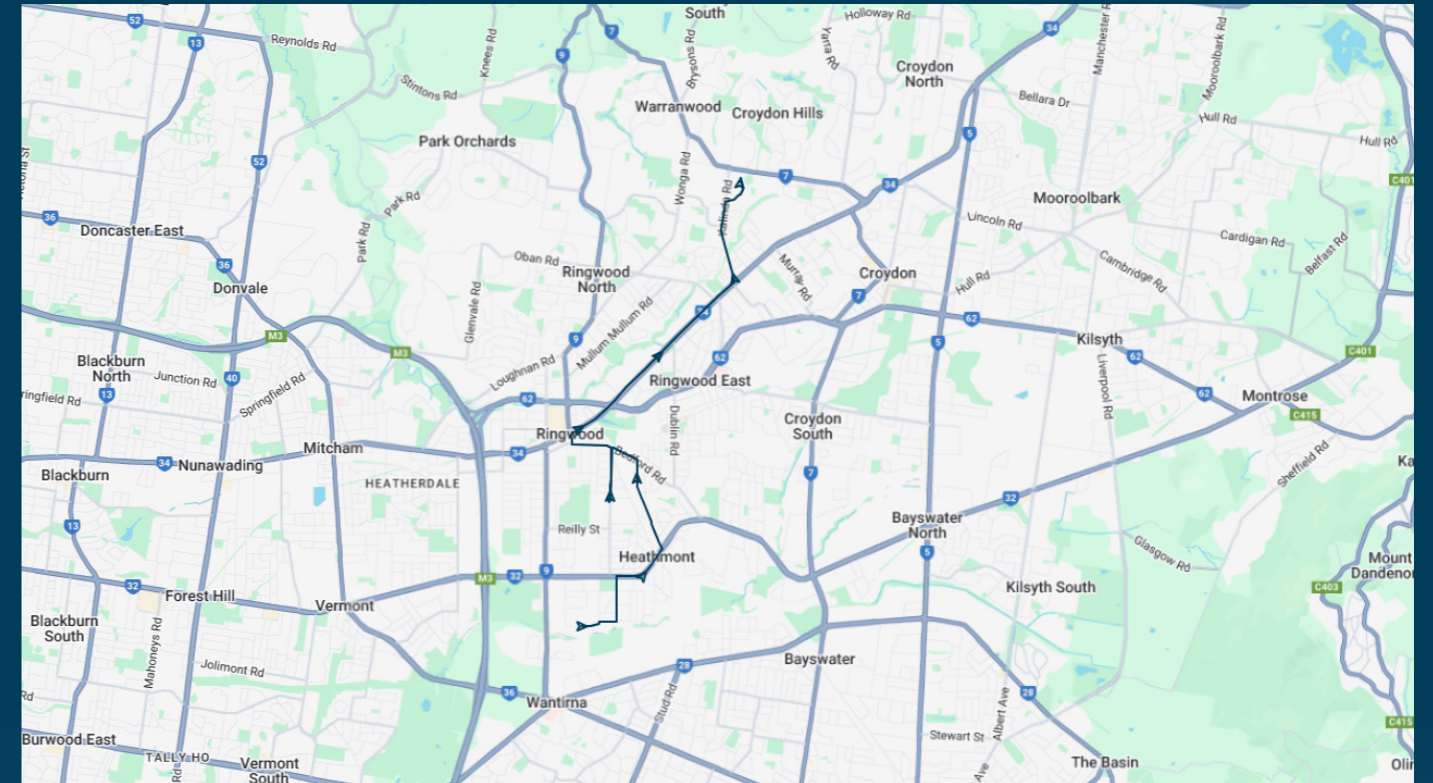

You can also download the Ventura Tracker app to view real time bus locations of all services

Ringwood Secondary College

Route: 2608 | Afternoon

Stop ID	Stop Name	Time	Stop ID	Stop Name	Time
44528	Heathmont College/Waters Gr	15:15			
12797	Balfour Ave/Canterbury Rd	15:18			
12796	Heathmont Station/Canterbury Rd	15:19			
46593	Heathmont Station/Campbell St	15:20			
8730	Lena Gr/Bedford Rd	15:25			
12804	Best St/Great Ryrie St	15:26			
12803	Allen St/Great Ryrie St	15:27			
12802	Emerald St/Great Ryrie St	15:28			
8282	Aquinas College	15:30			
12860	Pearwood St/Great Ryrie St	15:30			
12861	Allen St/Great Ryrie St	15:32			
12862	Best St/Great Ryrie St	15:33			
8729	Ford St/Bedford Rd	15:34			
8728	Wilana St/Bedford Rd	15:35			
10168	Larissa Ave/Maroondah Hwy	15:39			
10169	Oliver St/Maroondah Hwy	15:41			
10170	Rupert St/Maroondah Hwy	15:42			
10171	Leonard St/Maroondah Hwy	15:43			
10172	Mines Rd/Maroondah Hwy	15:45			
10173	Dublin Rd/Maroondah Hwy	15:46			
10174	Everard Rd/Maroondah Hwy	15:47			
10175	463 Maroondah Hwy	15:48			
10176	Oban Rd/Maroondah Hwy	15:50			
8492	Burnt Bridge SC/Maroondah Hwy	15:52			
8493	Grayling Cres/Kalinda Rd	15:52			
8494	23 Kalinda Rd	15:53			
8495	Highland Bvd/Kalinda Rd	15:54			
44593	Yarra Valley Grammar School	15:57			

Times listed are estimated times only, it is advised to arrive at your stop earlier than the listed time to avoid missing your bus.

You can also download the Ventura Tracker app to view real time bus locations of all services

Ringwood Secondary College

Route: 2608 | Afternoon

TURN DIRECTIONS

Picks up in Bedford Rd, opposite the school ### Via Waters Gr, Left Waterloo St, Right Dirkala Ave, Left Sunset Dr, Right Canterbury Rd, Left Campbell St, Left Bedford Rd, Left Great Ryrie St, Right into Aquinas College, Left Great Ryrie St, Left Bedford Rd, Right Warrandyte Rd, Right Maroondah Hwy, Left Kalinda Rd, Right into Yarra Valley Grammar School