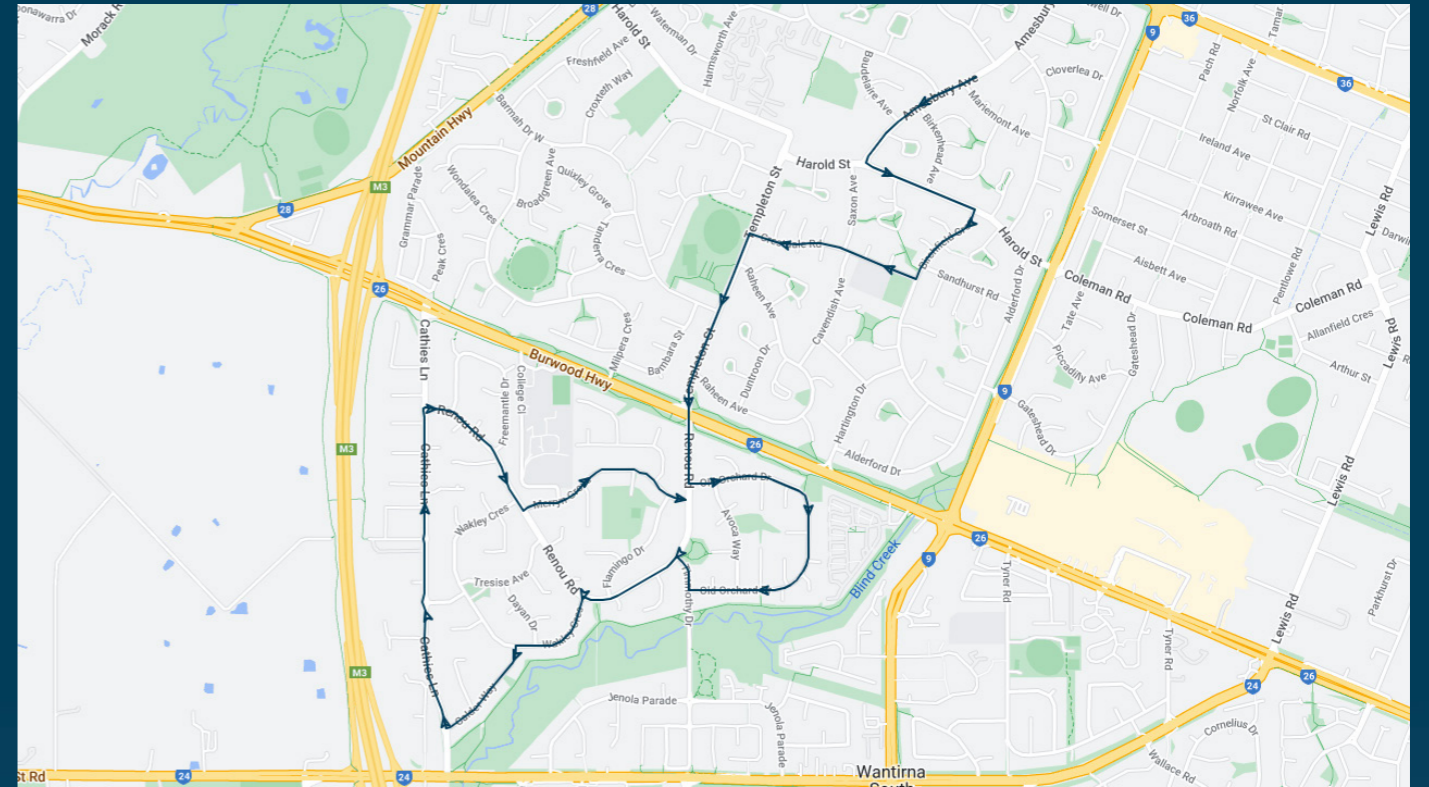

Regency Park Primary School

Route: 1049 | Afternoon

Stop ID	Stop Name	Time	Stop ID	Stop Name	Time
44626	Regency Park Primary School	15:40			
10630	Templeton Primary School/Crestdale Rd	15:42			
16690	Templeton Reserve/Templeton St	15:43			
23265	Raheen Ave/Templeton St	15:44			
16625	Hewson Ct/Old Orchard Dr	15:45			
16624	Old Orchard Reserve/Old Orchard Dr	15:46			
16623	Parkhill Ct/Old Orchard Dr	15:46			
16622	Glenys Ct/Old Orchard Dr	15:47			
15460	Tandragee Ct/Cathies Lane	15:51			
15461	Sylvana St/Cathies Lane	15:52			
15462	Alexis Ct/Cathies Lane	15:52			
44629	Renou Rd/Freemantle Dr	15:54			
44630	Merryn Gr/Renou Rd	15:55			
49436	Flamingo Dr/Merryn Gr	15:55			

Regency Park Primary School

Route: 1049 | Afternoon

TURN DIRECTIONS

Via Amesbury Ave, Left Harold St, Right Birchfield Cres, Right Crestdale Rd, Left Templeton St, Cont Renou Rd, Left Old Orchard Dr, Right Timmothy Dr, Left Renou Rd, Left Walkley Cres, Left Calder Way, Right Cathies Ln, Right Renou Rd, Left Merryn Gr to Flamingo Dr

To view our list of live tracked services, visit www.venturabus.com.au
Timetable Printed : 30 September 2024

Times listed are estimated times only, it is advised to arrive at your stop earlier than the listed time to avoid missing your bus.
You can also download the Ventura Tracker app to view real time bus locations of all services