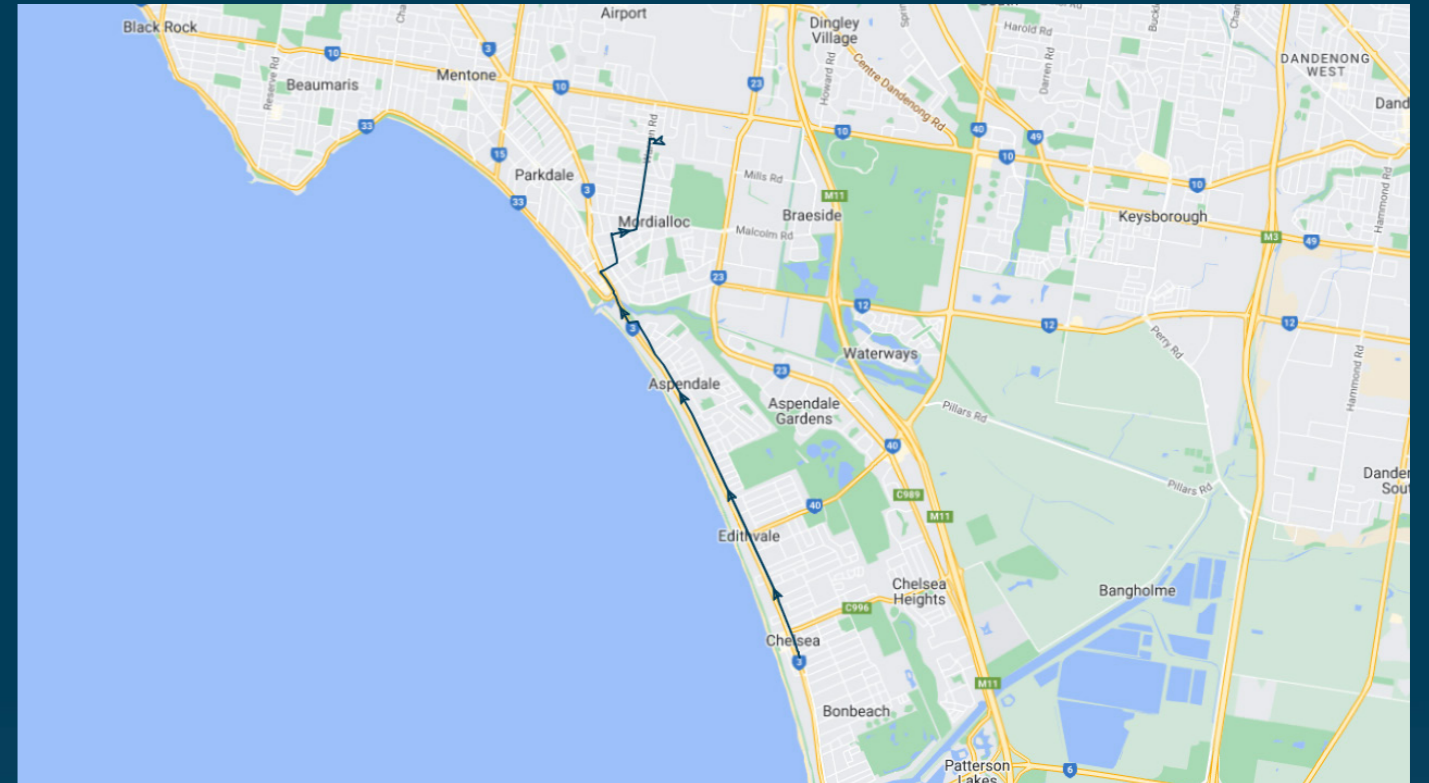

## Route: 1028 | Morning

Stop ID	Stop Name	Time	Stop ID	Stop Name	Time
27747	Chelsea Bus Interchange Bay C	08:00			
22403	Swanpool Ave/Station	08:01			
22401	Elsie Gr/Station St	08:02			
22399	Northcliffe Rd/Station St	08:02			
22397	Fraser Ave/Station St	08:03			
18692	Edithvale Station/Station St	08:04			
22393	Rae Ave/Station St	08:05			
22391	Fifth Ave/Station St	08:06			
22387	First Ave/Station St	08:07			
22383	Aspendale Railway Station/Station St	08:08			
22382	Laura St/Station St	08:09			
22380	School Lane/Station St	08:10			
22378	Lyle Gr/Station St	08:10			
22376	Eulinga Ave/Station St	08:11			
22374	Ruvina St/Station St	08:12			
22372	Pine Cres/Station St	08:12			
18757	McDonald St/Barkly St	08:19			
16053	Barkly St/Collocott St	08:20			
16054	Warren Rd/Collocott St	08:20			
16055	White St/Warren Rd	08:21			
16056	Elliot St/Warren Rd	08:22			
44564	Parkdale Secondary College	08:25			

**Times listed are estimated times only, it is advised to arrive at your stop earlier than the listed time to avoid missing your bus.**

**You can also download the Ventura Tracker app to view real time bus locations of all services**

### TURN DIRECTIONS

Via Left Station St, Right Nepean Hwy, Right McDonald St, Left Barkly St, Right Collocott St, Left Warren Rd, Right into Parkdale Secondary College

To view our list of live tracked services, visit [www.venturabus.com.au](http://www.venturabus.com.au)  
 Timetable Printed : 30 September 2024