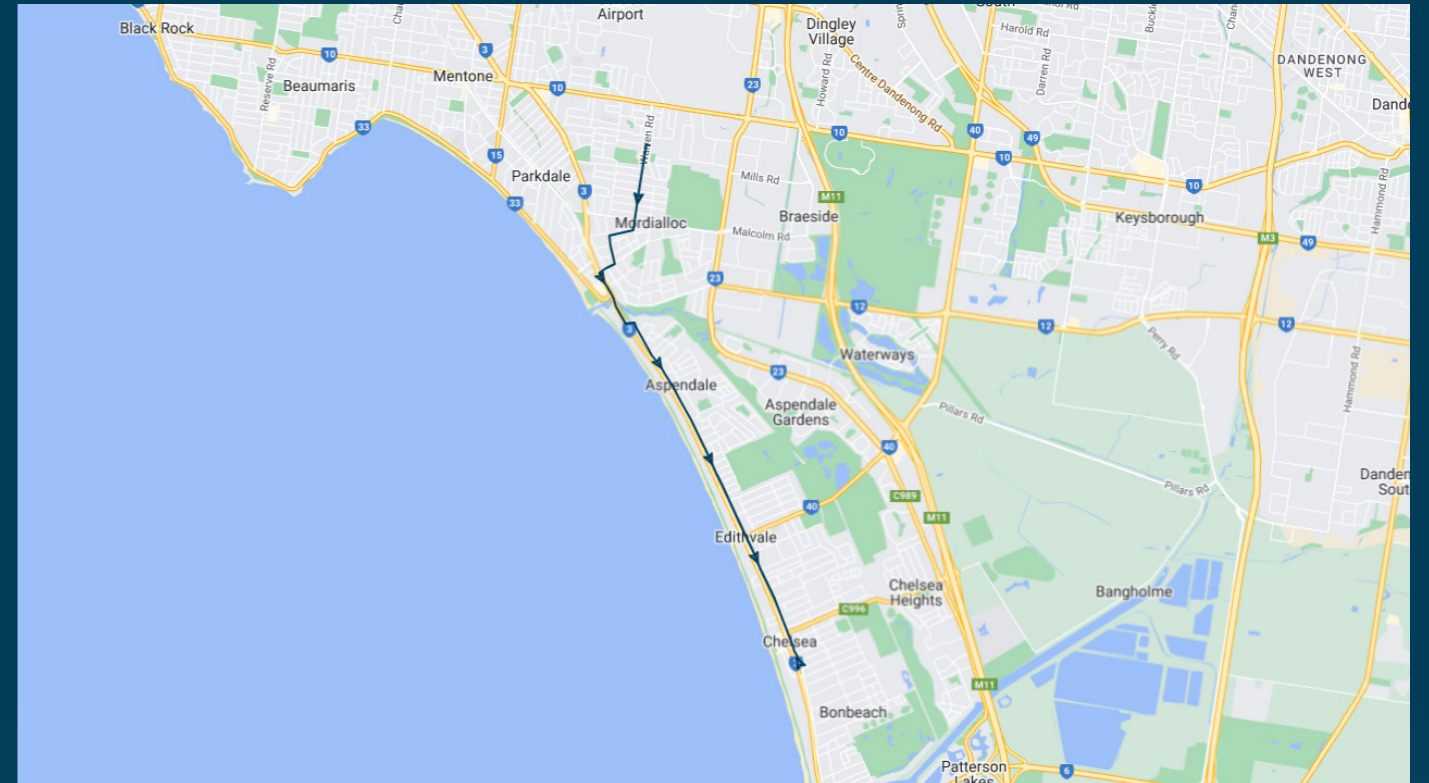

Parkdale Secondary College

Route: 1029 | Afternoon

Stop ID	Stop Name	Time	Stop ID	Stop Name	Time
44564	Parkdale Secondary College	15:18			
22371	Attenborough Rd/Station St	15:25			
22373	Pine Cres/Station St	15:26			
22375	Eulinga Ave/Station St	15:27			
22377	Lyle Gr/Station St	15:28			
22379	School Lane/Station St	15:28			
22381	Laura St/Station St	15:29			
22383	Aspendale Railway Station/Station St	15:30			
22385	Ross St/Station St	15:30			
22386	Second Ave/Station St	15:31			
22390	Lochiel Ave/Station St	15:32			
22392	Rae Ave/Station St	15:32			
18693	Edithvale Station/Station St	15:33			
22396	Fraser Ave/Station St	15:34			
22398	Northcliffe Rd/Station St	15:35			
22400	Elsie Gr/Station St	15:35			
22402	Swanpool Ave/Station St	15:36			
27747	Chelsea Bus Interchange	15:38			

Parkdale Secondary College

Route: 1029 | Afternoon