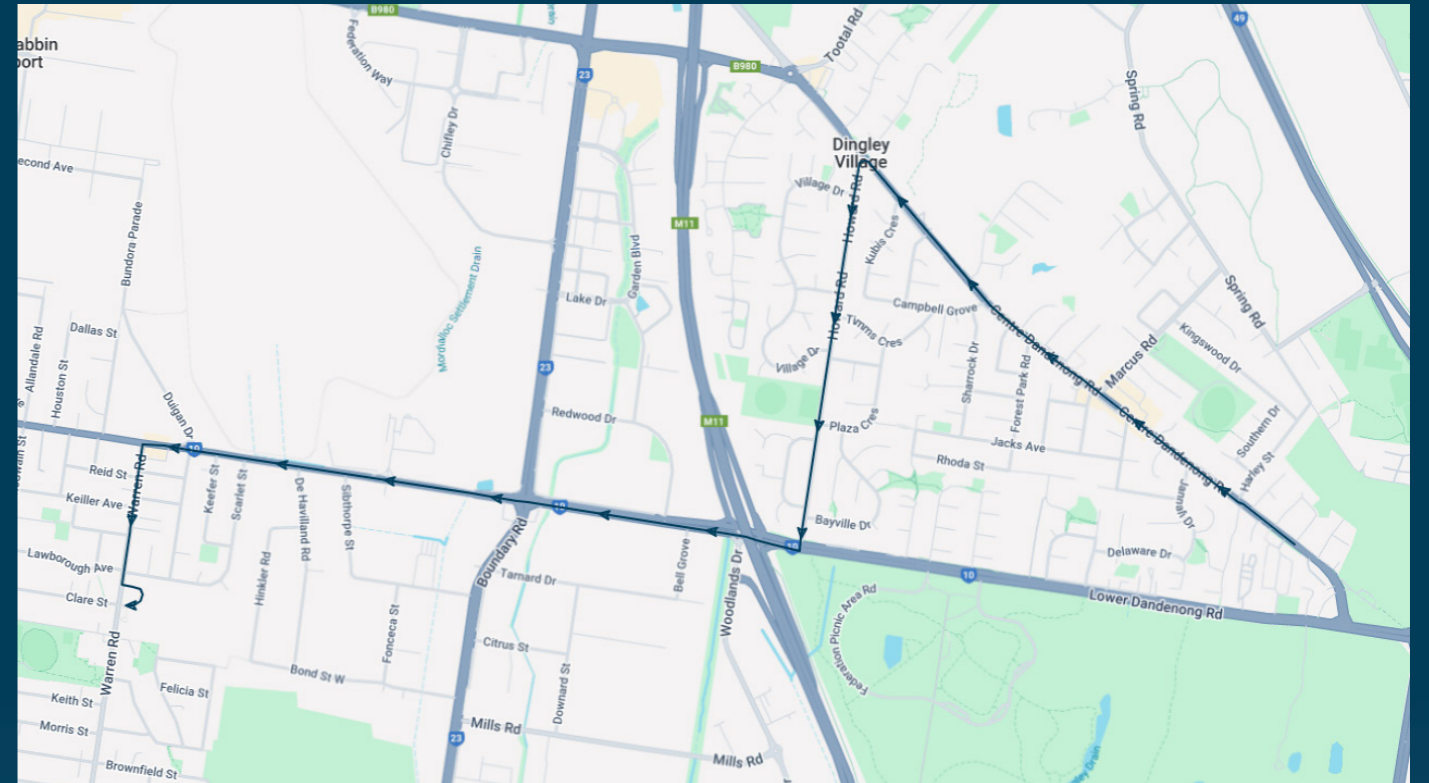

Parkdale Secondary College

Route: 2231 | Morning

Stop ID	Stop Name	Time	Stop ID	Stop Name	Time
2891	Golf Links Cres/Centre Dandenong Rd	08:15			
2890	Emery Dr/Centre Dandenong Rd	08:15			
2889	Jannali Dr/Centre Dandenong Rd	08:16			
2888	Dingley Village SC/Centre Dandenong Rd	08:17			
2887	Marjorie Ave/Centre Dandenong Rd	08:17			
2886	Shelford Gr/Centre Dandenong Rd	08:18			
2885	Sharrock Dr/Centre Dandenong Rd	08:19			
2884	Howard Rd/Centre Dandenong Rd	08:20			
2883	Centre Dandenong Rd/Howard Rd	08:20			
2882	Earlwood St/Howard Rd	08:21			
2881	Timms Cres/Howard Rd	08:21			
2880	Plaza Cres/Howard Rd	08:22			
2879	Lower Dandenong Rd/Howard Rd	08:23			
3323	Bell Gr/Lower Dandenong Rd	08:25			
3324	Boundary Rd/Lower Dandenong Rd	08:26			
3325	Boundary Rd/Lower Dandenong Rd	08:27			
3326	Sibthorpe St/Lower Dandenong Rd	08:28			
3328	De Havilland Rd/Lower Dandenong Rd	08:29			
3329	Rivette St/Lower Dandenong Rd	08:29			
44564	Parkdale Secondary College	08:32			

Parkdale Secondary College

Route: 2231 | Morning