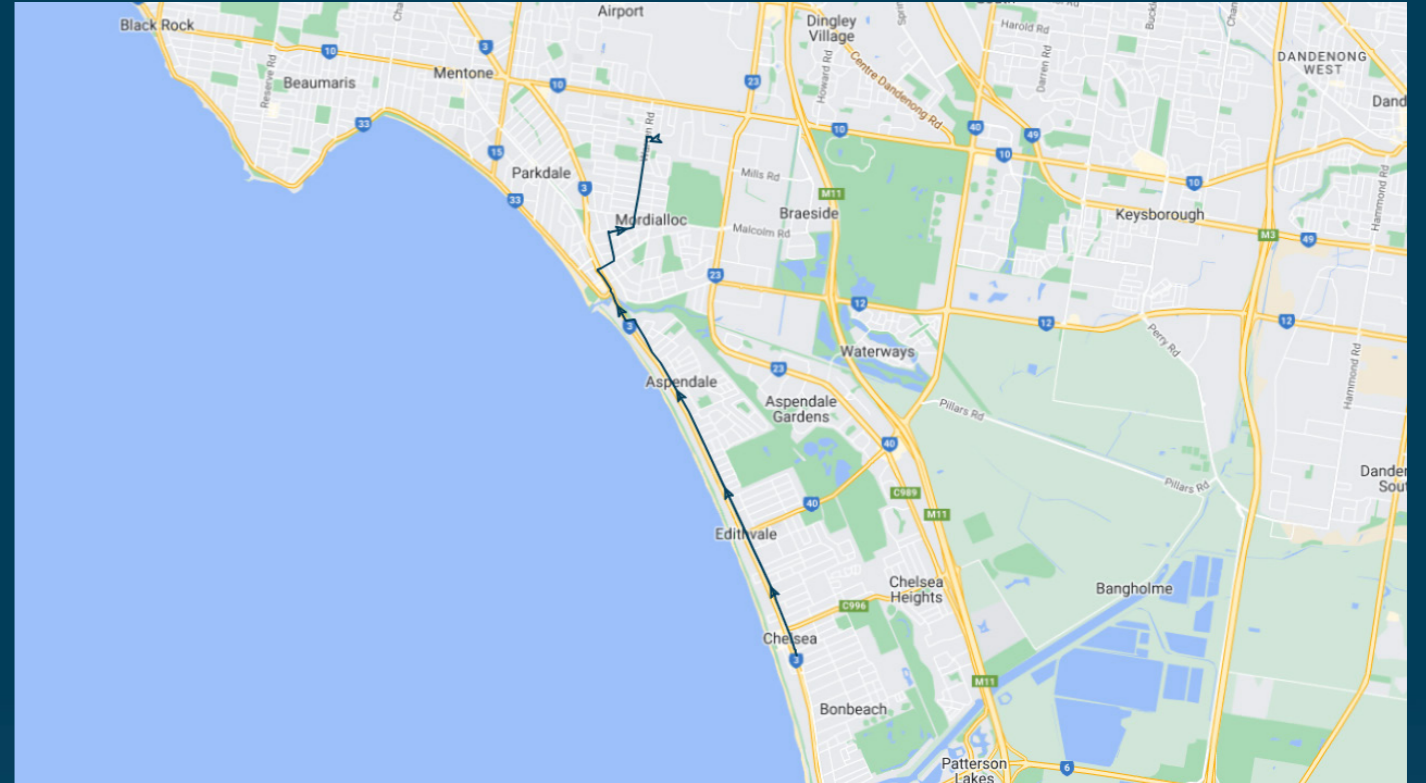

### TURN DIRECTIONS

Via Left Station St, Right Nepean Hwy, Right McDonald St, Left Barkly St, Right Collocott St, Left Warren Rd, Right into Parkdale Secondary College

To view our list of live tracked services, visit [www.venturabus.com.au](http://www.venturabus.com.au)  
 Timetable Printed : 30 September 2024

## Route: 1028 | Morning

Stop ID	Stop Name	Time	Stop ID	Stop Name	Time
27747	Chelsea Bus Interchange Bay C	08:10			
22403	Swanpool Ave/Station	08:11			
22401	Elsie Gr/Station St	08:12			
22399	Northcliffe Rd/Station St	08:12			
22397	Fraser Ave/Station St	08:13			
18692	Edithvale Station/Station St	08:14			
22393	Rae Ave/Station St	08:15			
22391	Fifth Ave/Station St	08:16			
22387	First Ave/Station St	08:17			
22383	Aspendale Railway Station/Station St	08:18			
22382	Laura St/Station St	08:19			
22380	School Lane/Station St	08:20			
22378	Lyle Gr/Station St	08:20			
22376	Eulinga Ave/Station St	08:21			
22374	Ruvina St/Station St	08:22			
22372	Pine Cres/Station St	08:22			
18757	McDonald St/Barkly St	08:29			
16053	Barkly St/Collocott St	08:30			
16054	Warren Rd/Collocott St	08:30			
16055	White St/Warren Rd	08:31			
16056	Elliot St/Warren Rd	08:32			
44564	Parkdale Secondary College	08:35			

**Times listed are estimated times only, it is advised to arrive at your stop earlier than the listed time to avoid missing your bus.**

**You can also download the Ventura Tracker app to view real time bus locations of all services**

### TURN DIRECTIONS

Via Left Station St, Right Nepean Hwy, Right McDonald St, Left Barkly St, Right Collocott St, Left Warren Rd, Right into school

To view our list of live tracked services, visit [www.venturabus.com.au](http://www.venturabus.com.au)  
Timetable Printed : 30 September 2024