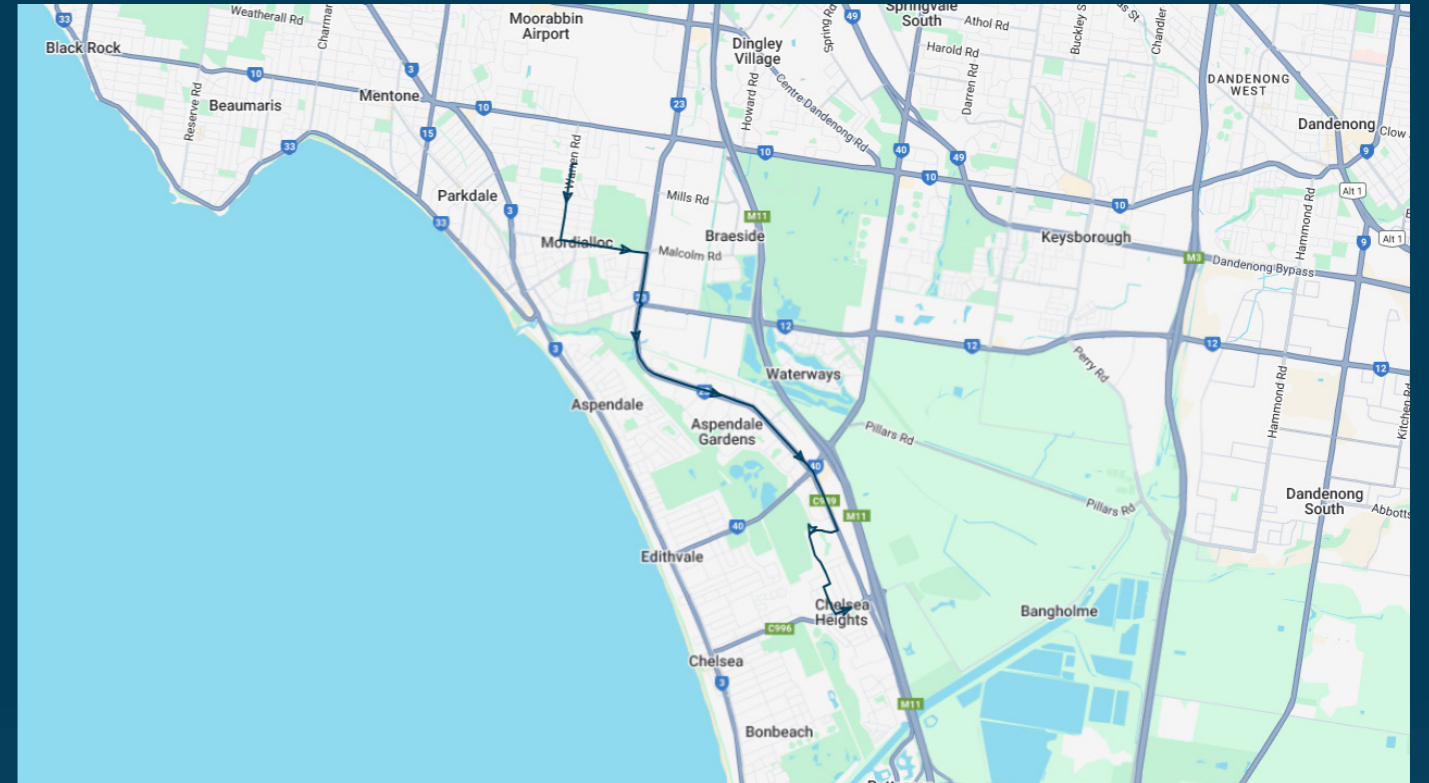

Parkdale Secondary College

Route: 3129 | Afternoon

Stop ID	Stop Name	Time	Stop ID	Stop Name	Time
44564	Parkdale Secondary College	15:15			
16004	Elliot St/Warren Rd	15:16			
16604	White St/Warren Rd	15:17			
45437	Industrial Dr/Boundary Rd	15:20			
22835	Canterbury Rd/Boundary Rd	15:22			
45807	Winners Cir/Wells Rd	15:25			
17166	Amott Ct/Wells Rd	15:27			
17167	Sutherland Ave/Wells Rd	15:28			
17168	Palm Grove Bvd/Wells Rd	15:29			
17169	Royal Palms Rd/Wells Rd	15:30			
17170	Llewellyn Ave/Wells Rd	15:30			
17171	Gilchrist Way/Wells Rd	15:31			
22321	Springvale Rd/Wells Rd	15:32			
12473	Blue Gum Caravan Park/29 Wells Rd	15:32			
12474	Enterprize Ave/Wells Rd	15:32			
17173	Bradina Ct/Amaroo Dr	15:34			
17174	Clarood Cres/Amaroo Dr	15:35			
17175	Georgiana Ct/Amaroo Dr	15:35			
17176	Eighth Ave/Fourth Ave	15:35			
22746	Ninth Ave/Third Ave	15:35			
22747	Thames Prom/Third Ave	15:35			
17178	Chelsea Heights PS/Thames Prom	15:35			

Times listed are estimated times only, it is advised to arrive at your stop earlier than the listed time to avoid missing your bus.

You can also download the Ventura Tracker app to view real time bus locations of all services

Parkdale Secondary College

Route: 3129 | Afternoon