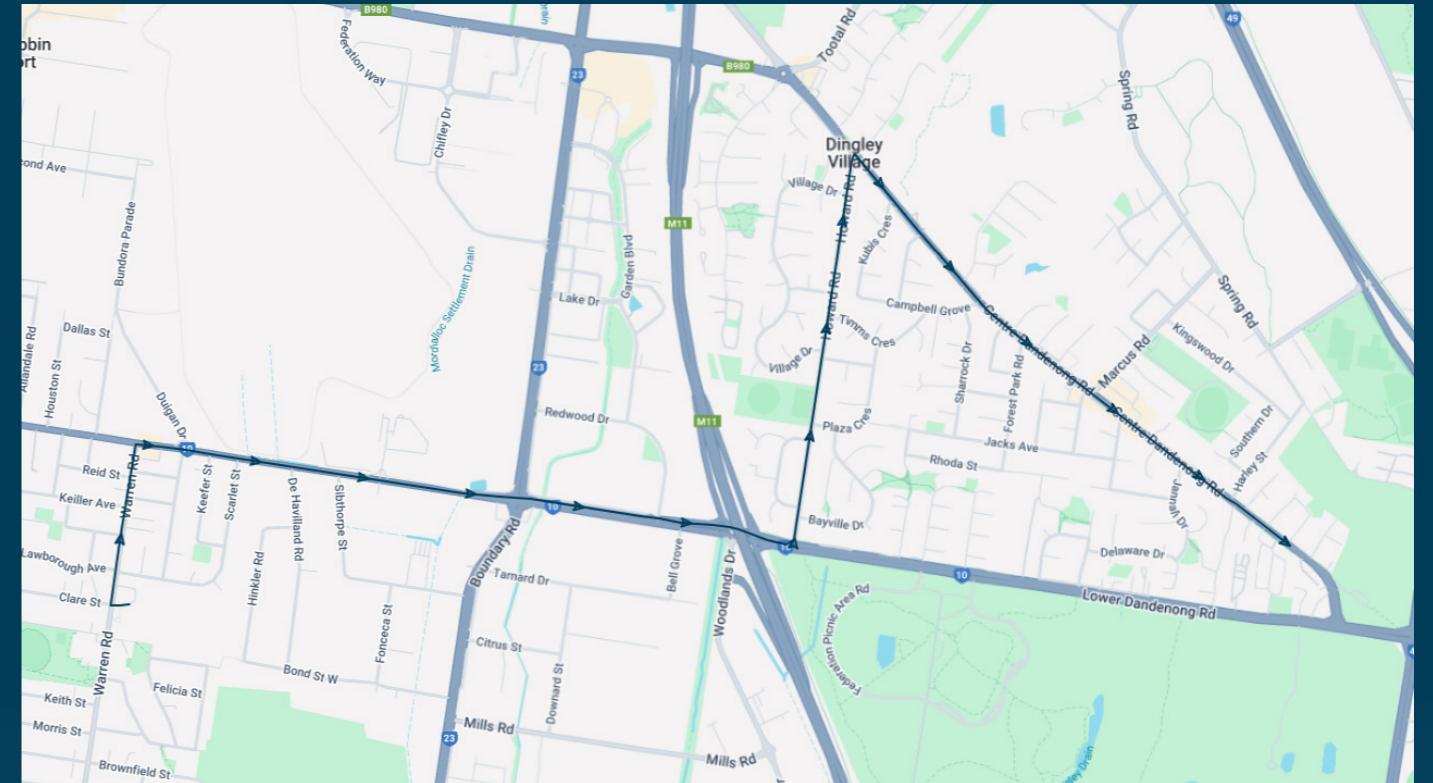

Parkdale Secondary College

Route: 2231 | Afternoon

Stop ID	Stop Name	Time	Stop ID	Stop Name	Time
44564	Parkdale Secondary College	15:20			
3535	Duigan Dr/Lower Dandenong Rd	15:22			
3536	De Havilland Rd/Lower Dandenong Rd	15:23			
3537	Sibthorpe St/Lower Dandenong Rd	15:24			
3538	Boundary Rd/Lower Dandenong Rd	15:25			
3539	Boundary Rd/Lower Dandenong Rd	15:26			
3540	Redwood Dr/Lower Dandenong Rd	15:27			
3541	Woodlands Dr/Lower Dandenong Rd	15:28			
4	Braeside Park/Howard Rd	15:29			
14	Chadwick Reserve/Howard Rd	15:30			
15	Village Dr/Howard Rd	15:31			
16	Earlwood St/Howard Rd	15:32			
43	Centre Dandenong Rd/Howard Rd	15:33			
3628	Kingswood Golf Club/Centre Dandenong Rd	15:33			
3629	Golfwood Cl/Centre Dandenong Rd	15:35			
3630	Greenview Cl/Centre Dandenong Rd	15:36			
3631	Dingley PS/Centre Dandenong Rd	15:37			
3632	Dingley Village SC/Centre Dandenong Rd	15:38			
3634	Harley St/Centre Dandenong Rd	15:39			
3635	Golf Links Cres/Centre Dandenong Rd	15:40			

Times listed are estimated times only, it is advised to arrive at your stop earlier than the listed time to avoid missing your bus.

You can also download the Ventura Tracker app to view real time bus locations of all services

Parkdale Secondary College

Route: 2231 | Afternoon