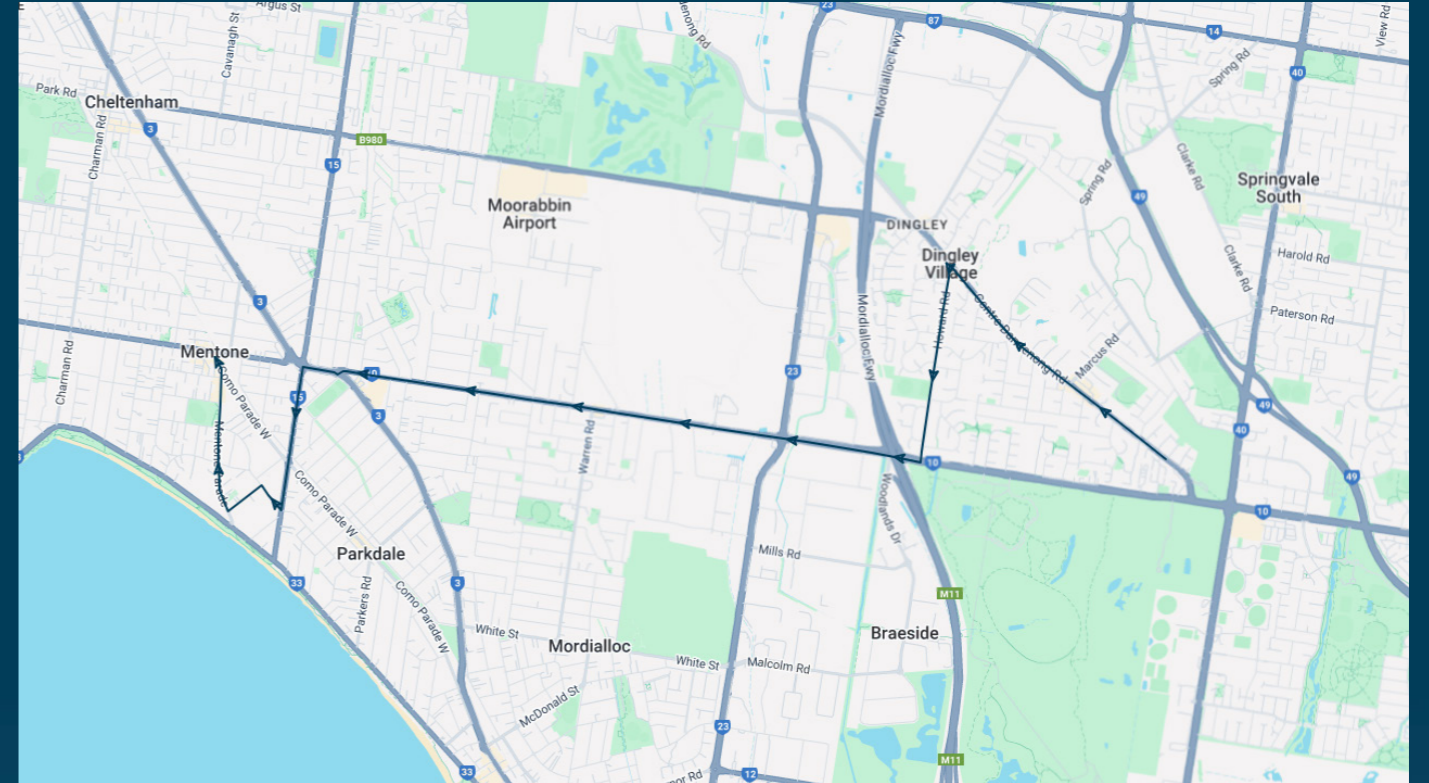

### TURN DIRECTIONS

Via Right Warren Rd, Right Lower Dandenong Rd, Left Howard Rd, Right Centre Dandenong Rd to Golf Links Cres

To view our list of live tracked services, visit [www.venturabus.com.au](http://www.venturabus.com.au)  
 Timetable Printed : 30 September 2024

## Route: 2254 | Morning

Stop ID	Stop Name	Time	Stop ID	Stop Name	Time
2891	Golf Links Cres/Centre Dandenong Rd	08:05	9347	Mentone Reserve/Mentone Pde	08:38
2890	Emery Dr/Centre Dandenong Rd	08:06	19613	Mentone Station/Como Pde	08:40
2889	Jannali Dr/Centre Dandenong Rd	08:06			
2888	Dingley Village SC/Centre Dandenong Rd	08:07			
2887	Marjorie Ave/Centre Dandenong Rd	08:08			
2886	Shelford Gr/Centre Dandenong Rd	08:09			
2885	Sharrock Dr/Centre Dandenong Rd	08:10			
2884	Howard Rd/Centre Dandenong Rd	08:11			
2883	Centre Dandenong Rd/Howard Rd	08:12			
2882	Earlwood St/Howard Rd	08:12			
2881	Timms Cres/Howard Rd	08:13			
2880	Plaza Cres/Howard Rd	08:14			
2879	Lower Dandenong Rd/Howard Rd	08:16			
3323	Bell Gr/Lower Dandenong Rd	08:17			
3324	Boundary Rd/Lower Dandenong Rd	08:19			
3325	Boundary Rd/Lower Dandenong Rd	08:20			
3326	Sibthorpe St/Lower Dandenong Rd	08:21			
3328	De Havilland Rd/Lower Dandenong Rd	08:22			
3329	Rivette St/Lower Dandenong Rd	08:23			
3330	Ewen St/Lower Dandenong Rd	08:24			
3331	McSwain St/Lower Dandenong Rd	08:25			
3332	Ivy St/Lower Dandenong Rd	08:26			
3333	82 Lower Dandenong Rd	08:27			
3334	Olive Gr/Lower Dandenong Rd	08:28			
3335	Thrift Park SC/Lower Dandenong Rd	08:29			
3336	Mitchell St/Warrigal Rd	08:31			
3337	Stawell St/Warrigal Rd	08:32			
10481	St Bedes College/Naples Rd	08:35			
9344	Palermo St/Mentone Pde	08:36			
9345	Mentone Girls' Grammar/Mentone Pde	08:37			
9346	Venice St/Mentone Pde	08:38			

**Times listed are estimated times only, it is advised to arrive at your stop earlier than the listed time to avoid missing your bus.**

**You can also download the Ventura Tracker app to view real time bus locations of all services**

## Route: 2254 | Morning