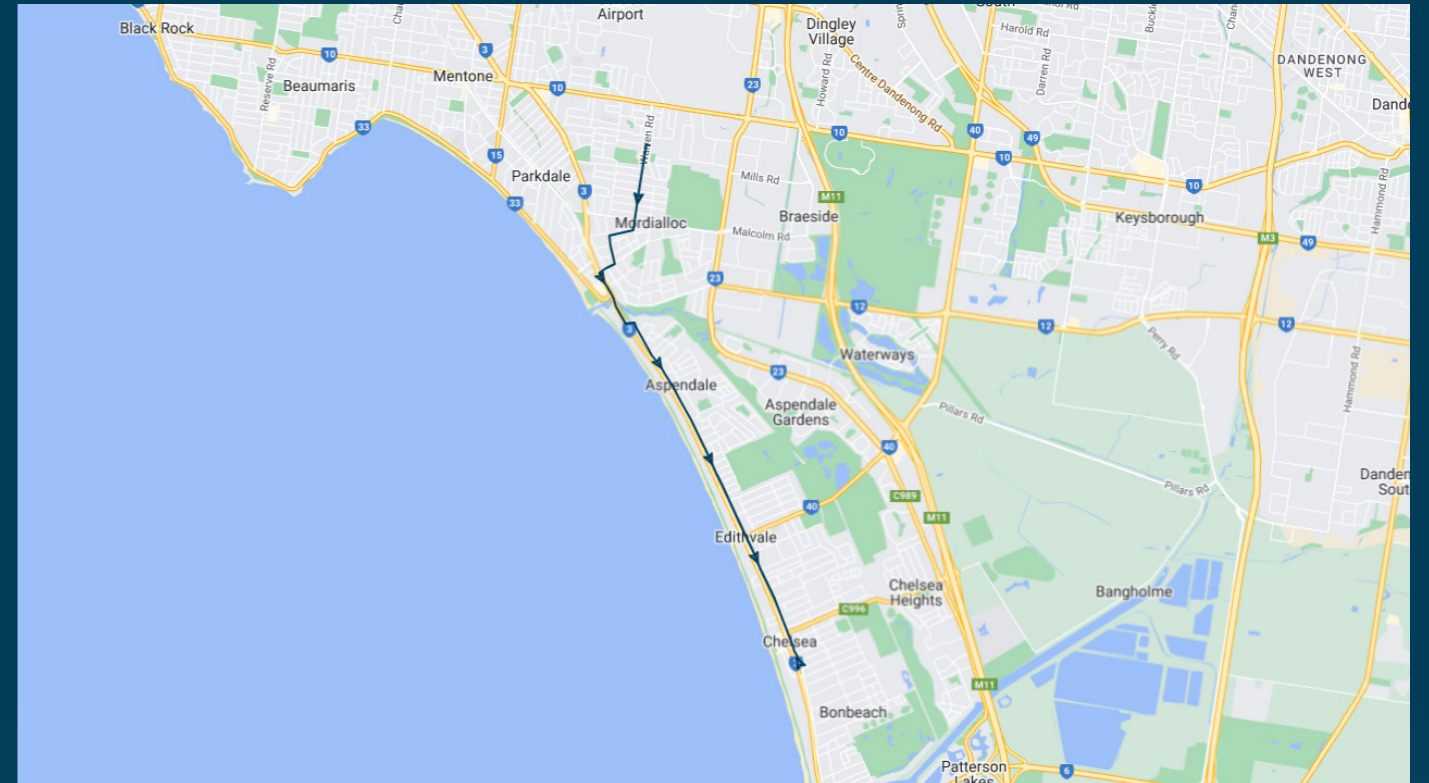

Parkdale Secondary College

Route: 1029 | Afternoon

Stop ID	Stop Name	Time	Stop ID	Stop Name	Time
44564	Parkdale Secondary College	15:15			
22371	Attenborough Rd/Station St	15:22			
22373	Pine Cres/Station St	15:23			
22375	Eulinga Ave/Station St	15:24			
22377	Lyle Gr/Station St	15:25			
22379	School Lane/Station St	15:25			
22381	Laura St/Station St	15:26			
22383	Aspendale Railway Station/Station St	15:27			
22385	Ross St/Station St	15:27			
22386	Second Ave/Station St	15:28			
22390	Lochiel Ave/Station St	15:29			
22392	Rae Ave/Station St	15:29			
18693	Edithvale Station/Station St	15:30			
22396	Fraser Ave/Station St	15:31			
22398	Northcliffe Rd/Station St	15:32			
22400	Elsie Gr/Station St	15:32			
22402	Swanpool Ave/Station St	15:33			
27747	Chelsea Bus Interchange	15:35			

Parkdale Secondary College

Route: 1029 | Afternoon