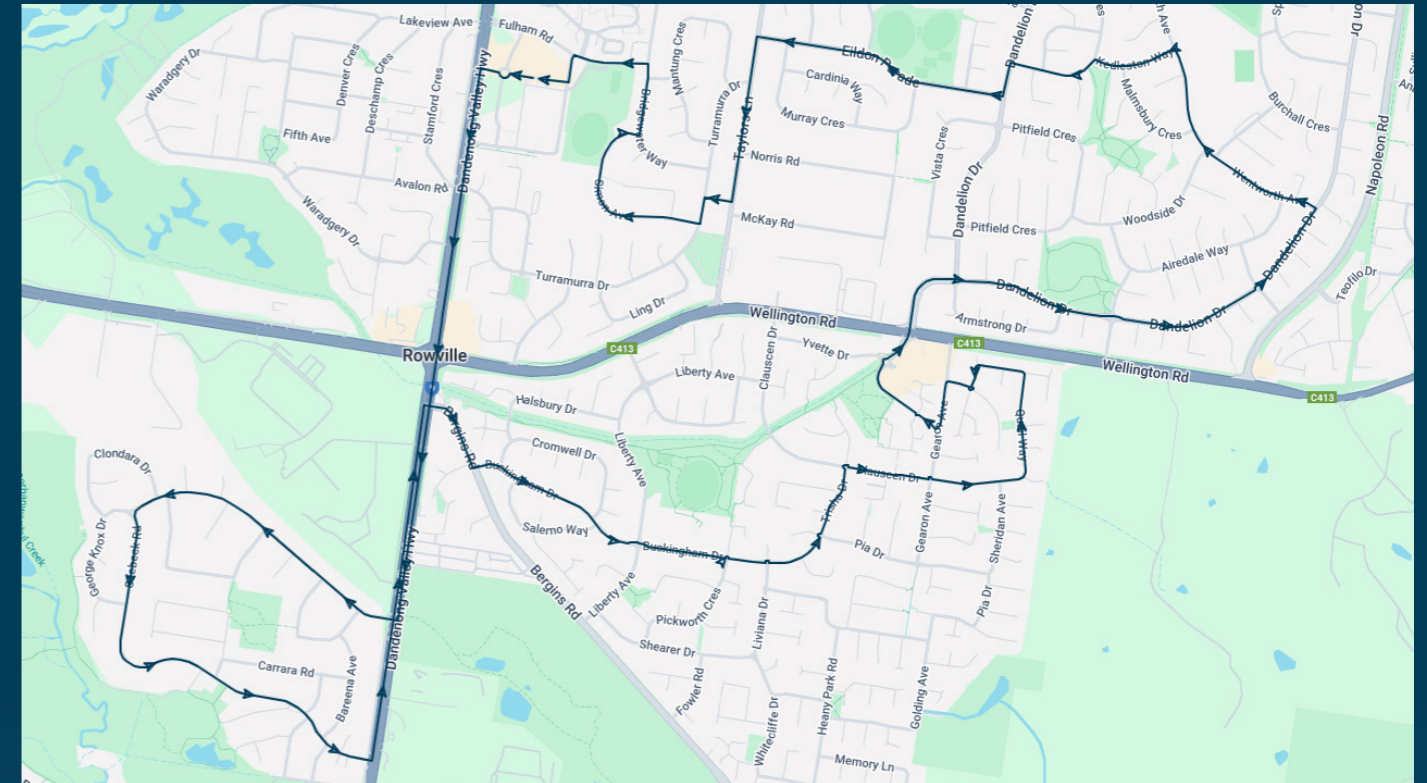

Park Ridge Primary School

Route: 1054 | Morning

Stop ID	Stop Name	Time	Stop ID	Stop Name	Time
21314	Stud Park SC - Bay 1	08:05			
14176	Turramurra Dr/Stud Rd	08:06			
14175	Bergins Rd/Stud Rd	08:08			
14174	Sunshine St/Stud Rd	08:09			
48868	Rupicola Crt/Timbertop Dr	08:11			
14231	Timbertop Dr/Stud Rd	08:17			
13928	Buckingham Dr/Bergins Rd	08:20			
13929	Pickworth Cres/Buckingham Dr	08:22			
15703	Gilda Ct/Trisha Dr	08:23			
41176	Ada St/Braeburn Pde	08:28			
15216	Wellington Rd/Braeburn Pde	08:29			
15214	Armstrong Dr/Dandelion Dr	08:30			
15213	Peregrine Reserve/Dandelion Dr	08:31			
15212	Wetherby Ct/Dandelion Dr	08:32			
16494	Airedale Way/Wentworth Ave	08:34			
16495	Woodside Dr/Wentworth Ave	08:34			
16496	Kedleston Way/Wentworth Ave	08:35			
16501	Dandelion Dr/Eildon Pde	08:37			
16502	Tyers Cres/Eildon Pde	08:38			
16503	Taylors Lane/Eildon Pde	08:39			
15283	Taylors Lane/Bernard Hamilton Way	08:41			
15285	Simon Ave/Bridgewater Way	08:43			
15184	Rowville Community Centre/Fulham Rd	08:44			
21315	Stud Park SC	08:45			

Times listed are estimated times only, it is advised to arrive at your stop earlier than the listed time to avoid missing your bus.

You can also download the Ventura Tracker app to view real time bus locations of all services

Park Ridge Primary School

Route: 1054 | Morning

TURN DIRECTIONS

Via Fullham Rd, Left Stud Rd, Right Timbertop Dr, Left Seebeck Rd, Left Stud Rd, Right Bergins Rd, Left Buckingham Dr, Cont Trisha Dr, Right Clauscen Dr, Cont Quail Way, Right Holly Green Cl, Left Gearon Ave, Right Braeburn Pde, Cont Silkwood Way, Cont Dandelion Dr, Left Wentworth Ave, Left Kedleston Way, Left Severn Cres, Left Dandelion Dr, Right Eildon Pde, Left Taylors Ln, Right Bernard Hamilton Way, Left Turramurra Dr, Right Simon Ave, Left Bridgewater Way, Left Fullam Rd, Left into Stud Park SC

To view our list of live tracked services, visit www.venturabus.com.au

Timetable Printed : 30 September 2024