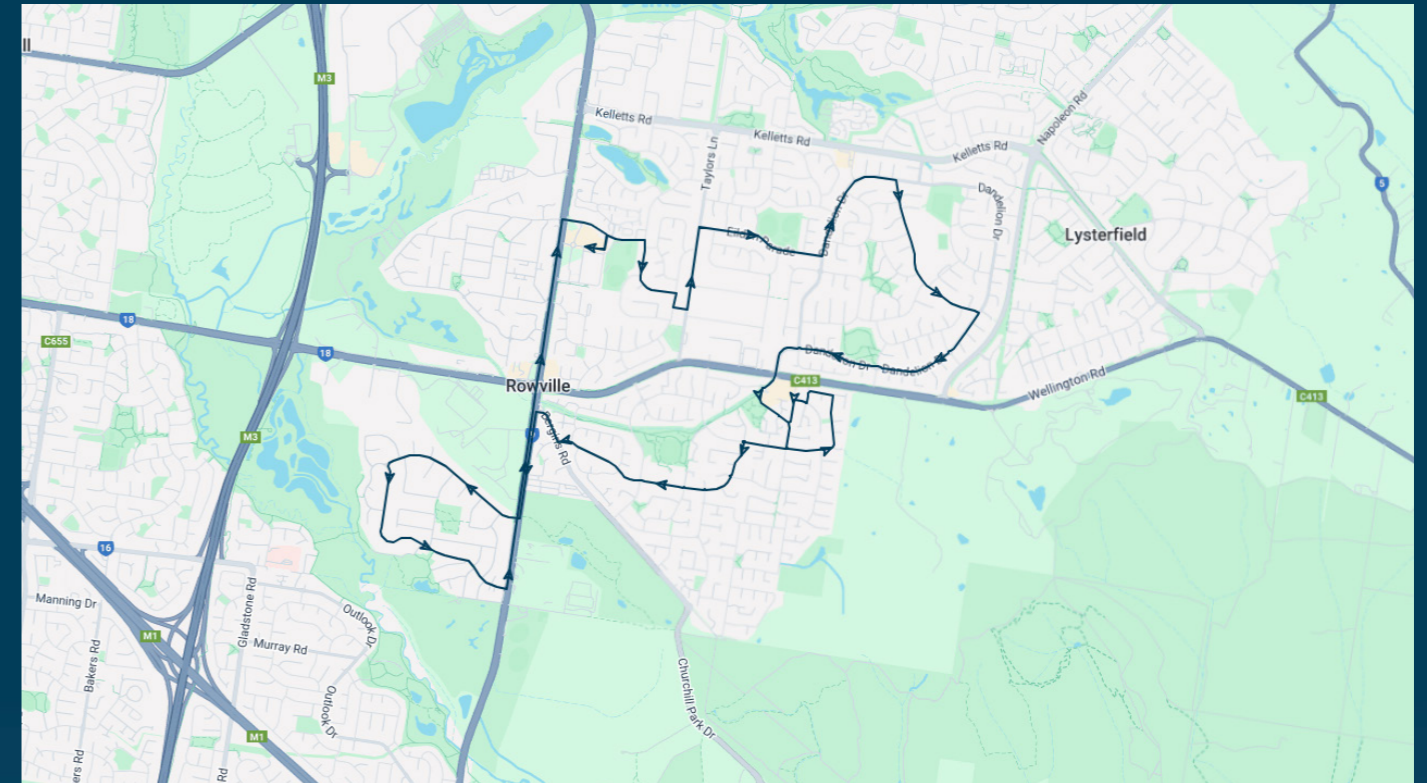

Stop ID	Stop Name	Time	Stop ID	Stop Name	Time
21314	Stud Park SC - Bay 1	15:30			
13339	Rowville Community Centre/Fulham Rd	15:31			
15713	Simon Ave/Bridgewater Way	15:32			
15712	Turramurra Dr/Bridgewater Way	15:32			
15711	Taylor's Lane/Bernard Hamilton Way	15:33			
11561	Taylor's Lane/Eildon Pde	15:34			
11562	Tyers Cres/Eildon Pde	15:35			
11563	Metcalf Cres/Eildon Pde	15:36			
11564	Jamieson Ave/Dandelion Dr	15:37			
11565	Severn Cres/Dandelion Dr	15:37			
11566	Celestial Ct/Dandelion Dr	15:38			
11567	Balmoral Ct/Wentworth Ave	15:39			
11568	Eggleton Rise/Wentworth Ave	15:39			
11569	Woodside Dr/Wentworth Ave	15:40			
12537	Airedale Way/Wentworth Ave	15:41			
15267	Wetherby Ct/Dandelion Dr	15:42			
15268	Peregrine Reserve/Dandelion Dr	15:43			
15269	Armstrong Dr/Dandelion Dr	15:44			
15271	Wellington Village SC/Braeburn Pde	15:45			
41177	Ada St/Braeburn Pde	15:46			
15275	Pia Dr/Trisha Dr	15:51			
13929	Pickworth Cres/Buckingham Dr	15:52			
14175	Bergins Rd/Stud Rd	15:55			
14174	Sunshine St/Stud Rd	15:56			
48868	Rupicola Cr/Timbertop Dr	15:58			
14231	Timbertop Dr/Stud Rd	16:03			
15147	Bergins Rd/Stud Rd	16:05			
15148	Avalon Rd/Stud Rd	16:07			
21315	Stud Park SC	16:10			

Times listed are estimated times only, it is advised to arrive at your stop earlier than the listed time to avoid missing your bus.

You can also download the Ventura Tracker app to view real time bus locations of all services

Park Ridge Primary School

Route: 1114 | Afternoon