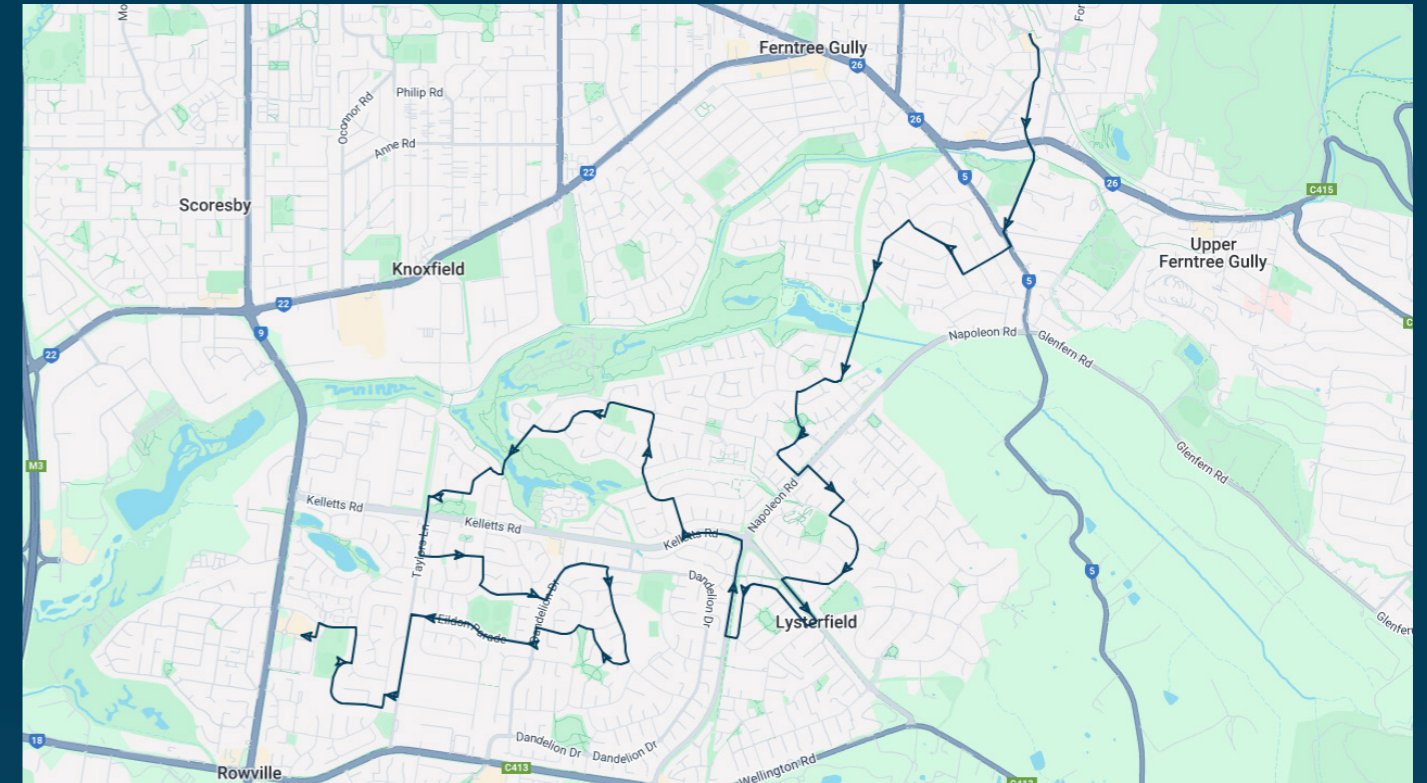

Times listed are estimated times only, it is advised to arrive at your stop earlier than the listed time to avoid missing your bus.

You can also download the Ventura Tracker app to view real time bus locations of all services

Park Ridge Primary School

Route: 1106 | Morning

TURN DIRECTIONS

Via Station St, Left Selman Ave, Cont Brenock Park Dr, Left Glenfern Rd, Right Norman St, Right Roberts St, Left Blackwood Park Rd, Right Victoria Park Ave, Left Sovereign Crest Blvd, Right Murrindal Dr, Left Karoo Rd, Left Napoleon Rd, Right Palmerston Rd, Right Kim Bolton Dr, Left Lakesfield Dr, Left Kelletts Rd, Right Sullivan Ave, Right Anthony Dr, Right Napoleon Rd, Left Kelletts Rd, Right Jacob Dr, Left Murrindal Dr, Left Karoo Rd, Left Kellbourne Dr, Right Lansborough Ave, Left Karoo Rd, Right Valleyview Dr, Left Bexsarm Cres, Left Taylors Ln, Left Tamboon Dr, Right Goulburn Dr, Left Jamieson Ave, Left Dandelion Dr, Right Wentworth Ave, Right Malmsbury Cres, Left Kedelston Way, Left Severn Cres, Left Dandelion Dr, Right Eildon Pde, Left Taylors Ln, Right Bernard Hamilton Way, Left Turrumurra Dr, Right Simon Ave, Left Bridgewater Way, Left Fullham Rd, Left 1st road, Right 1st road to Stud Park SC

To view our list of live tracked services, visit www.venturabus.com.au

Timetable Printed : 30 September 2024