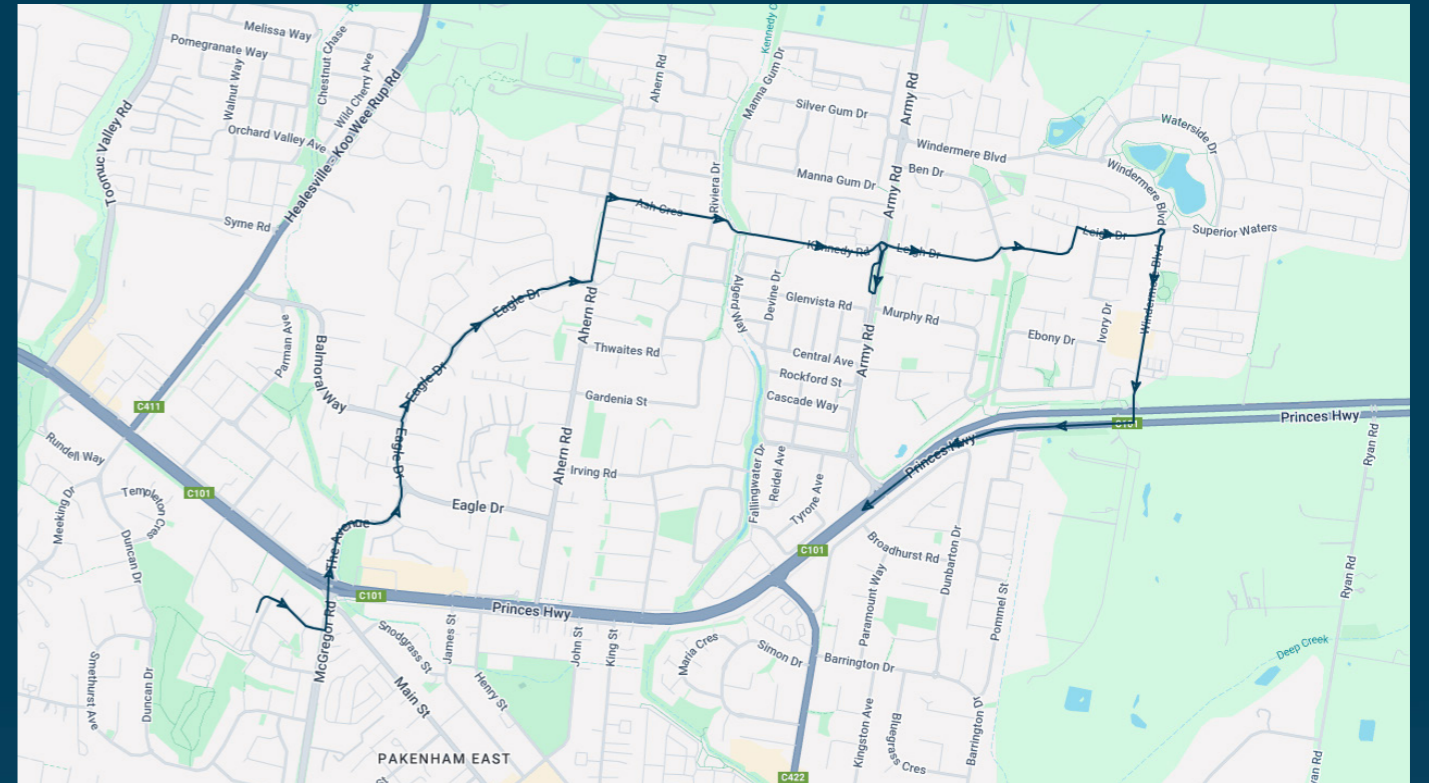

Times listed are estimated times only, it is advised to arrive at your stop earlier than the listed time to avoid missing your bus.

You can also download the Ventura Tracker app to view real time bus locations of all services

To view our list of live tracked services, visit www.venturabus.com.au

Timetable Printed : 30 September 2024

Pakenham Hills Primary School

Route: 1538 | Afternoon

Stop ID	Stop Name	Time	Stop ID	Stop Name	Time
46629	Pakenham Secondary College	15:25			
45609	St.Patrick's School/The Avenue	15:27			
45604	Argyle Ct/Eagle Dr	15:29			
45605	Union Ave/Eagle Dr	15:31			
45606	Eagle Dr/Ahern Rd	15:31			
45608	26 Ash Cres	15:33			
45863	Osborn Gr/Kennedy Rd	15:33			
21444	Pakenham Hills Primary School/Army Rd	15:35			
45583	Emily Ct/Leigh Dr	15:35			
45584	Ben Dr/Leigh Dr	15:37			
45586	Caspian Chase Bvd/Leigh Dr	15:37			
45587	Volta Lane/Windermere Bvd	15:40			
45588	Windermere Bvd	15:40			
45589	Army Rd/Princes Hwy	15:40			

Pakenham Hills Primary School

Route: 1538 | Afternoon

TURN DIRECTIONS

Via Cunningham Cres, Left McGregor Rd, Cont The Avenue, Left Eagle Dr, Left Ahern Rd, Right Ash Cres, Cont Kennedy Rd, Right Army Rd, Right into Pakenham Hills Primary School, Left Army Rd, Right Leigh Dr, Right Windermere Blvd, Right Princes Hwy to Army Rd

To view our list of live tracked services, visit www.venturabus.com.au
 Timetable Printed : 30 September 2024

Times listed are estimated times only, it is advised to arrive at your stop earlier than the listed time to avoid missing your bus.