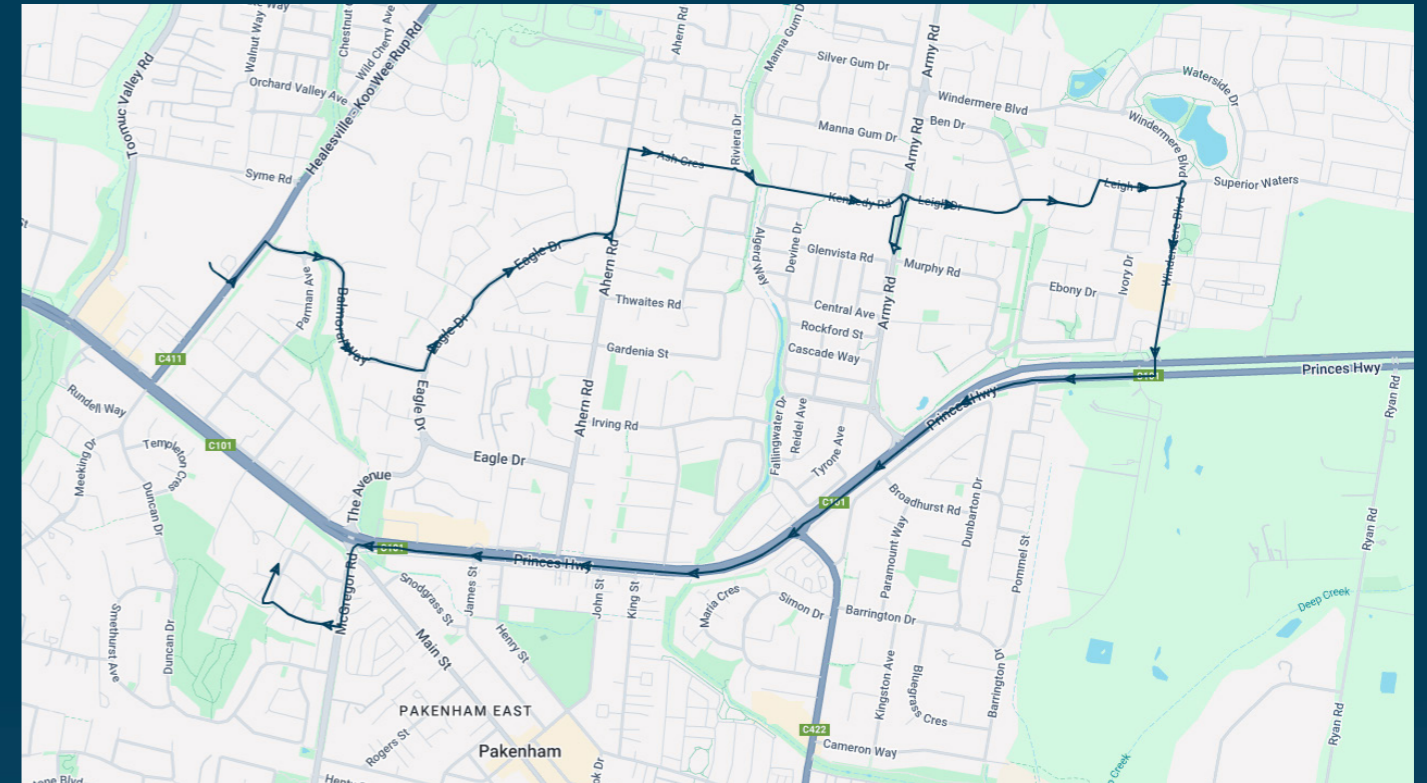

Pakenham Hills Primary School

Route: 1537 | Morning

Stop ID	Stop Name	Time	Stop ID	Stop Name	Time
46630	Beaconhills College/Pakenham Rd	08:26			
45628	Parman Ave/Balmoral Way	08:27			
45629	Settlers Hill Rise Rise/Balmoral Way	08:28			
45630	McCaffery Rise/Balmoral Way	08:29			
45604	Argyle Ct/Eagle Dr	08:30			
45605	Union Ave/Eagle Dr	08:31			
45606	Eagle Dr/Ahern Rd	08:32			
45608	26 Ash Cres	08:33			
45863	Osborn Gr/Kennedy Rd	08:34			
21444	Pakenham Hills Primary School/Army Rd	08:35			
45583	Emily Cl/Leigh Dr	08:36			
45584	Ben Dr/Leigh Dr	08:37			
45586	Caspian Chase Bvd/Leigh Dr	08:38			
45587	Volta Lane/Windermere Bvd	08:39			
45588	Windermere Bvd	08:40			
45589	Army Rd/Princes Hwy	08:44			
3433	James St/Princes Hwy	08:48			
3434	McGregor Rd/Princes Hwy	08:49			
46629	Pakenham Secondary College	08:50			

Times listed are estimated times only, it is advised to arrive at your stop earlier than the listed time to avoid missing your bus.

You can also download the Ventura Tracker app to view real time bus locations of all services

Pakenham Hills Primary School

Route: 1537 | Morning

TURN DIRECTIONS

Via Left Pakenham Rd, Right Balmoral Way, Left Eagle Dr, Left Ahern Rd, Right Ash Cr, Cont Kennedy Rd, Right Army Rd, Right into Pakenham Hills Primary School, Left Army Rd, Right Leigh Dr, Right Windermere Blvd, Right Princes Hwy, Left McGregor Rd, Right Cunningham, Enter at 2nd entrance to Pakenham Secondary College

To view our list of live tracked services, visit www.venturabus.com.au

Timetable Printed : 30 September 2024