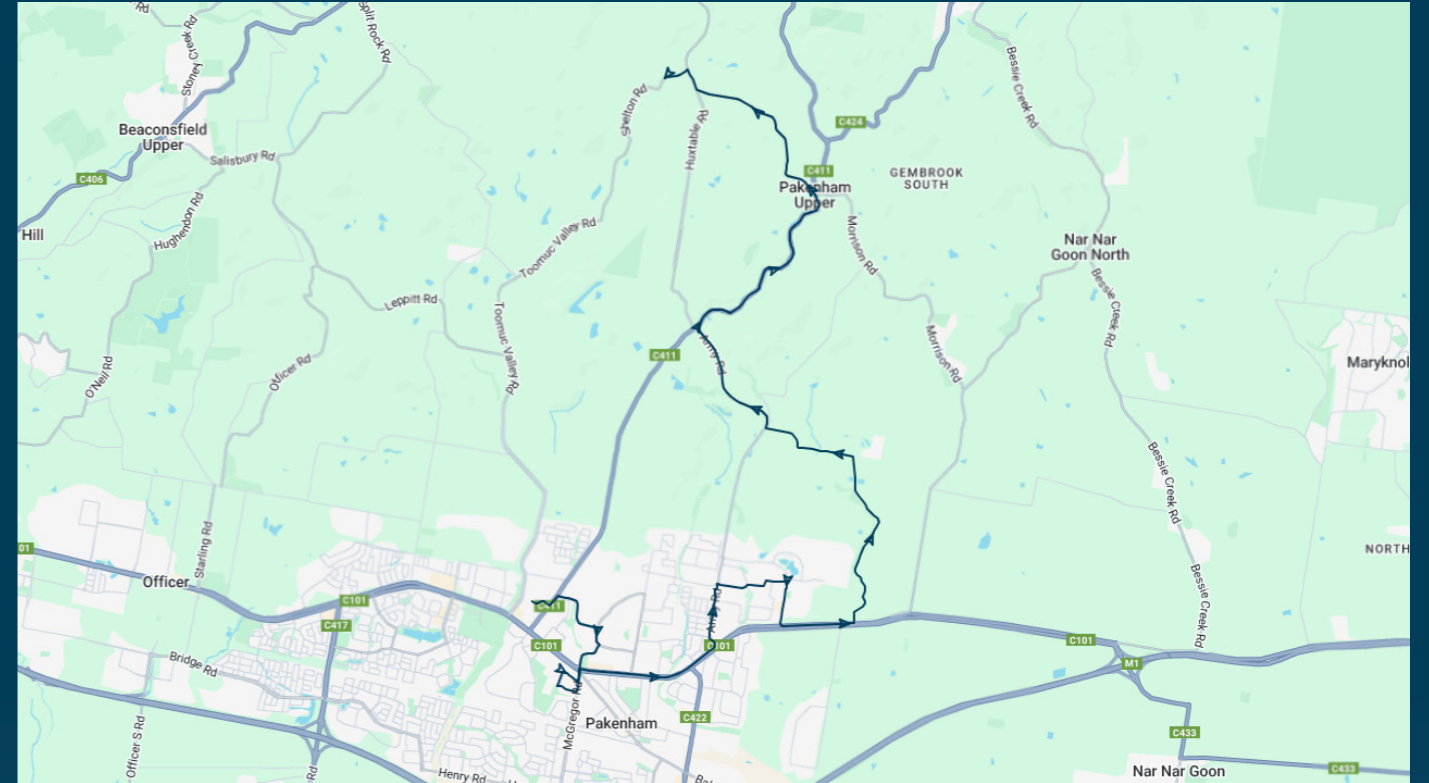

Pakenham Hills Primary School

Route: 5256 (SBSC) | Afternoon

Stop ID	Stop Name	Time	Stop ID	Stop Name	Time
49460	Beaconhills College	15:30			
46629	Pakenham Secondary College	15:35			
21444	Pakenham Hills Primary School/Army Rd	15:40			
85arw	85 Army Settlement Rd	15:56			
44806	Reynolds Rd/Army Rd	15:59			
44807	Crosby Rd/Pakenham Rd	16:00			
bubow	Buckland Ln/Bourkes Creek Rd	16:05			
shbon	Shelton Rd/Bourkes Creek Rd	16:07			
30shw	30 Shelton Rd	16:08			

Pakenham Hills Primary School

Route: 5256 (SBSC) | Afternoon

TURN DIRECTIONS

Via Left Pakenham Rd, Right Balmoral Way, Right Eagle Dr, Right The Avenue, Cont McGregor Rd, Right Cunningham Rd, 2nd entrance into Pakenham Secondary College, Cont Cunningham Cres, Left McGregor Rd, Right Princes Hwy, Left Army Rd, Left into Pakenham Hills Primary School, Left Army Rd, Right Leigh Dr, Cont Right Leigh Dr, Right Windemere Blvd, Left Princes Hwy, Left Deep Creek Rd, Left Army Settlement Rd, Right Army Rd, Left Pakenham Rd, Left Bourkes Creek Rd, Left Shelton Rd to 30 Shelton Rd

To view our list of live tracked services, visit www.venturabus.com.au
Timetable Printed : 30 September 2024

Times listed are estimated times only, it is advised to arrive at your stop earlier than the listed time to avoid missing your bus.

You can also download the Ventura Tracker app to view real time bus locations of all services