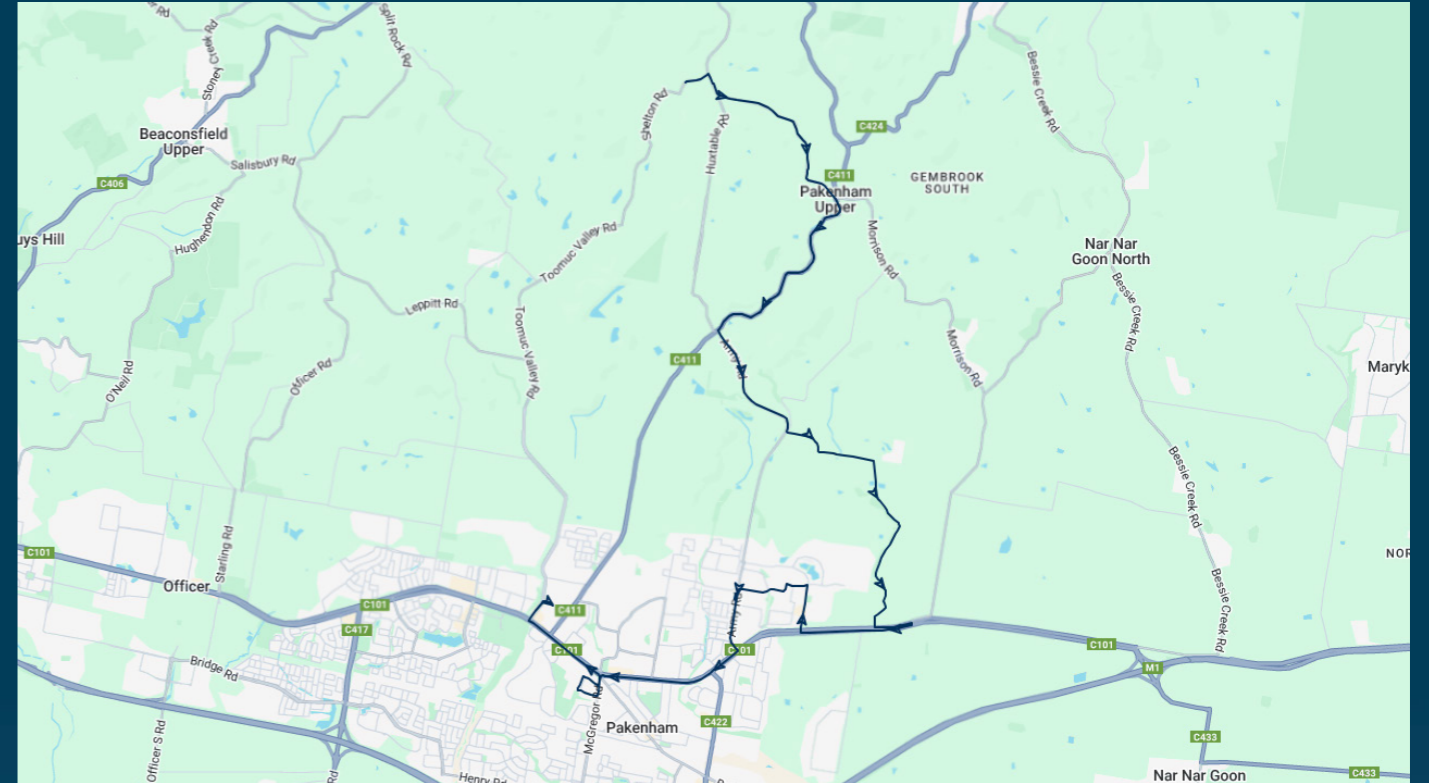

Pakenham Hills Primary School

Route: 5256 (SBSC) | Morning

Stop ID	Stop Name	Time	Stop ID	Stop Name	Time
bosh	30 Shelton Rd	07:55			
boshe	Bourkes Creek Rd/Shelton Rd	08:05			
buboe	Buckland Ln/Bourkes Creek Rd	08:07			
hebos	Healesville-Koo Wee Rup Rd/Bourke Ck Rd	08:10			
44798	590 Pakenham Rd	08:11			
44799	Pakenham Upper General Store/Army Rd	08:12			
44800	Lilliput Ln/Army Rd	08:13			
85are	85 Army Settlement Rd	08:16			
21444	Pakenham Hills Primary School/Army Rd	08:25			
46629	Pakenham Secondary College	08:40			
49460	Beaconhills College	08:45			

Pakenham Hills Primary School

Route: 5256 (SBSC) | Morning

TURN DIRECTIONS

Via Shelton Rd, Right Bourkes Creek Rd, Right Pakenham Rd, Left Army Rd, Left Army Settlement Rd, Right Deep Creek Rd, Left Princes Hwy, u-turn at Dore Rd, Right Windmere Blvd, Left Leigh Dr, Cont Left Leigh Dr, Left Army Rd, Right into Pakenham Hills Primary School, Right Army Rd, Right Princes Hwy, Left McGregor Rd, Right Cunningham Cres, 2nd entrance into Pakenham Secondary College, Cont Cunningham Cres, Left McGregor Rd, Left Princes Hwy, Right Toomuc Valley Rd, Right into Beaconhills College

To view our list of live tracked services, visit www.venturabus.com.au
Timetable Printed : 30 September 2024

Times listed are estimated times only, it is advised to arrive at your stop earlier than the listed time to avoid missing your bus.

You can also download the Ventura Tracker app to view real time bus locations of all services