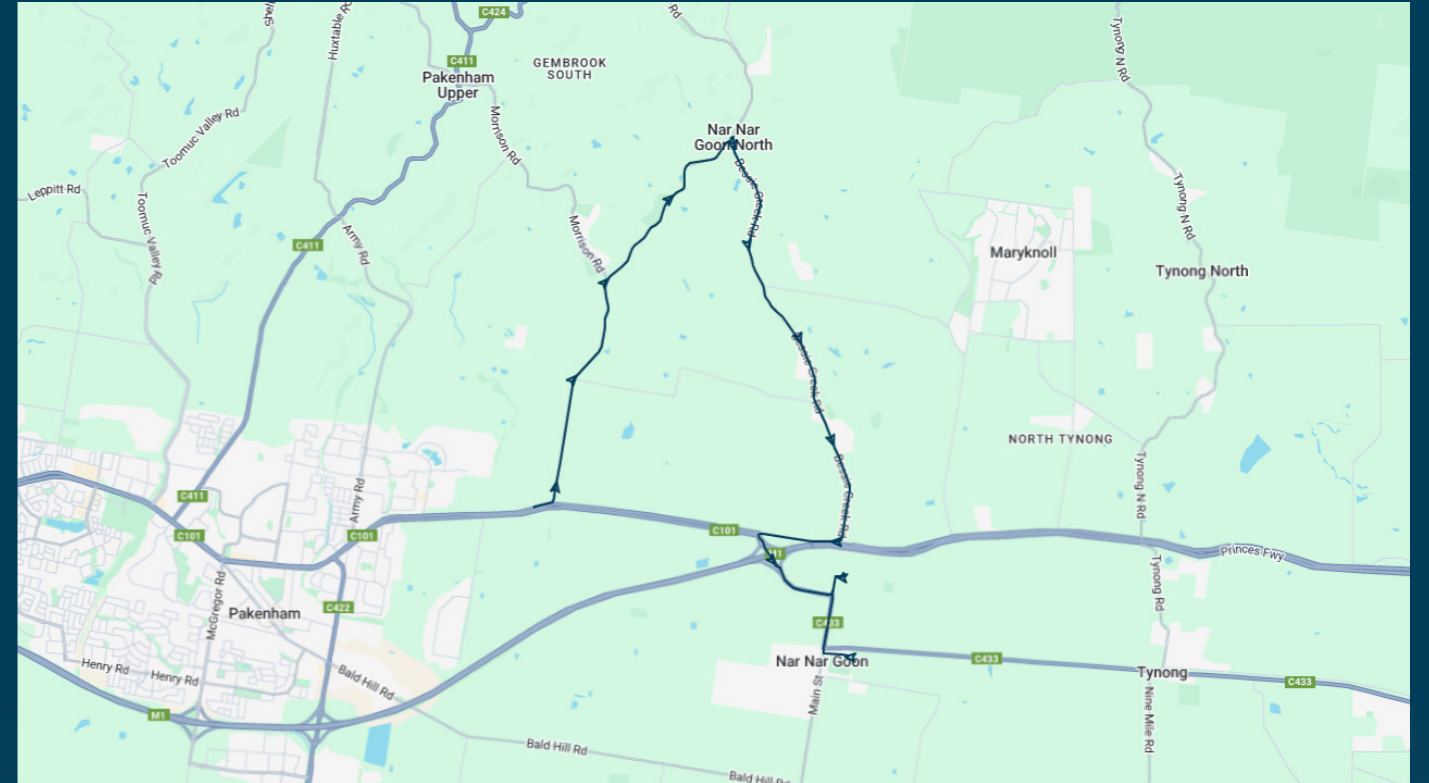

Nar Nar Goon Primary School

Route: 5257 (SBSC) | Morning

Stop ID	Stop Name	Time	Stop ID	Stop Name	Time
	Princes Hwy/Dore Rd	07:55			
	Seymour Rd/Dore Rd	07:59			
	Morrison Rd/Dore Rd	08:02			
	400 Dore Rd	08:03			
	Nar Nar Goon North Hall/Dore Rd	08:08			
	St James Catholic Primary School	08:25			
	Nar Nar Goon Primary School	08:30			

Nar Nar Goon Primary School

Route: 5257 (SBSC) | Morning

TURN DIRECTIONS

Via Dore Rd, Right Bessie Creek Rd, Left Nar Nar Goon Connection Rd, Left Nar Nar Goon Rd, Right into St James Catholic Primary School, Left Nar Nar Goon Rd, Left Spencer St, Right into Nar Nar Goon Primary School

To view our list of live tracked services, visit www.venturabus.com.au
Timetable Printed : 30 September 2024

Times listed are estimated times only, it is advised to arrive at your stop earlier than the listed time to avoid missing your bus.

You can also download the Ventura Tracker app to view real time bus locations of all services