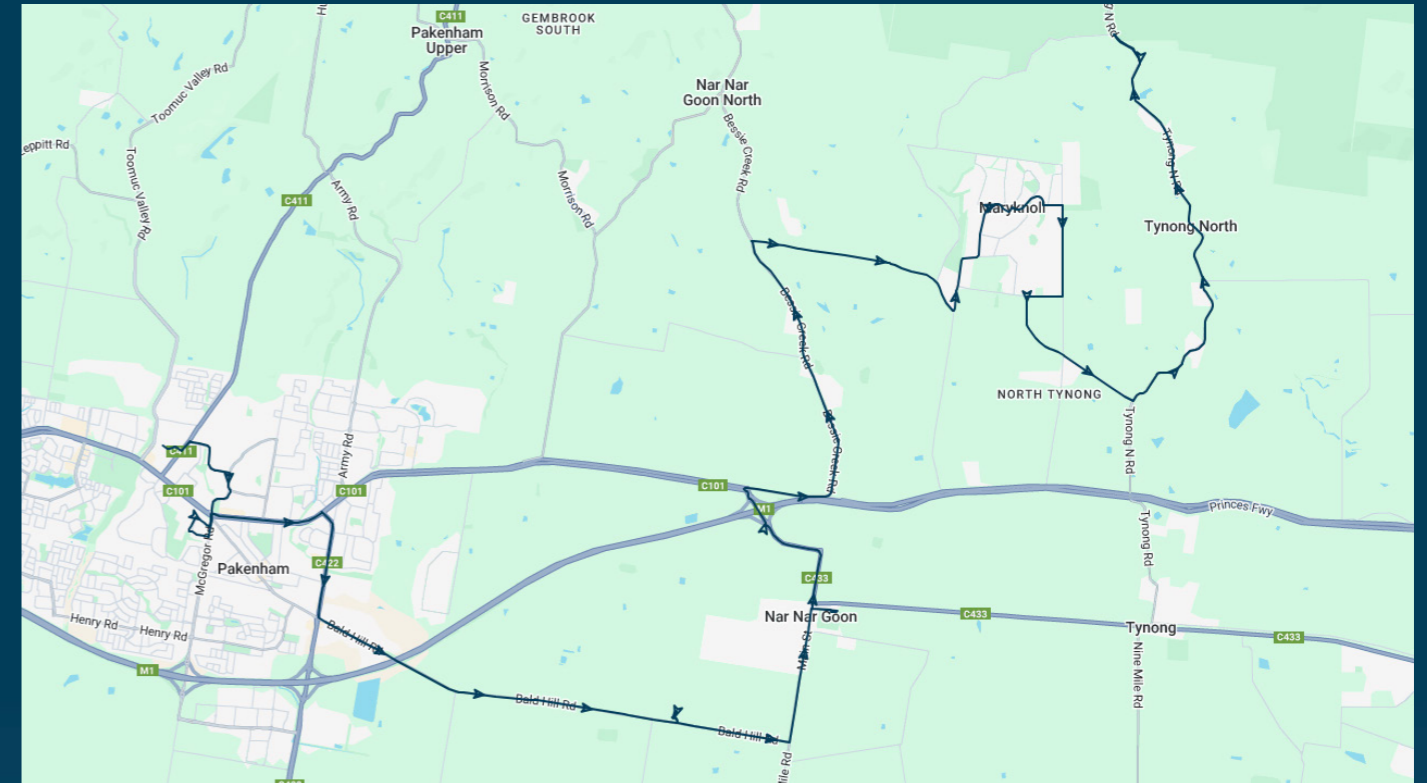

Nar Nar Goon Primary School

Route: 5259 (SBSC) | Afternoon

Stop ID	Stop Name	Time	Stop ID	Stop Name	Time
49460	Beaconhills College	15:25			
46629	Pakenham Secondary College	15:35			
	Oakview Ln/Bald Hill Rd	15:48			
	Chairo Christian College	15:49			
	Nar Nar Goon Primary School	15:55			
	265 Bessie Creek Rd	16:12			
	Croft Rd/Moore Rd	16:15			
	Yarrabubba Rd/Moore Rd	16:18			
	Moore Rd/Snell Rd	16:19			
	Wheeler Rd/Snell Rd	16:20			
	St Joseph's Church/Koolbirra Rd	16:24			
	Baroonga Rd/Battunga Rd	16:27			
	25 Bullen Rd	16:34			
	McInnes Rd/Clark Rd	16:35			
	155 Tynong North Rd	16:37			
	545 Tynong North Rd	16:46			
	586 Tynong North Rd	16:47			
720ty	720 Tynong North Rd	16:50			

Times listed are estimated times only, it is advised to arrive at your stop earlier than the listed time to avoid missing your bus.

You can also download the Ventura Tracker app to view real time bus locations of all services

Nar Nar Goon Primary School

Route: 5259 (SBSC) | Afternoon

TURN DIRECTIONS

Via Left Pakenham Rd, Left Balmoral Way, Right Eagle Dr, Right The Avenue, Cont McGregor Rd, Right Cunningham Cres, 2nd entrance to Pakenham Secondary College, Cont Cunningham Cres, Left McGregor Rd, Right Princes Hwy, Right Racecourse Rd, Left Baldhill Rd, Left into Chairo Christian College, Left Baldhill Rd, Left Seven Mile Rd, Cont Main St, Right Spencer St, Right into Nar Nar Goon Primary School, a Left Spencer St, Right Main St, Cont Nar Nar Goon Rd, Left Nar Nar Goon Connection Rd, Right Bessie Creek Rd, Right Moore Rd, Left Snell Rd, Cont Barongarook South Rd, Left Mirrabooka Rd, Left Koolbirra Rd, Right Girrawheen Rd, Left Wirragulla Rd, Right Barongarook Rd North, Left Battunga Rd, Right Fogarty Rd, Right Wheeler Rd, Left Bullen Rd, Cont Clark Rd, Left Tynong North Rd, u-turn at Pooley Rd roundabout to 720 Tynong North Rd

To view our list of live tracked services, visit www.venturabus.com.au

Timetable Printed : 30 September 2024