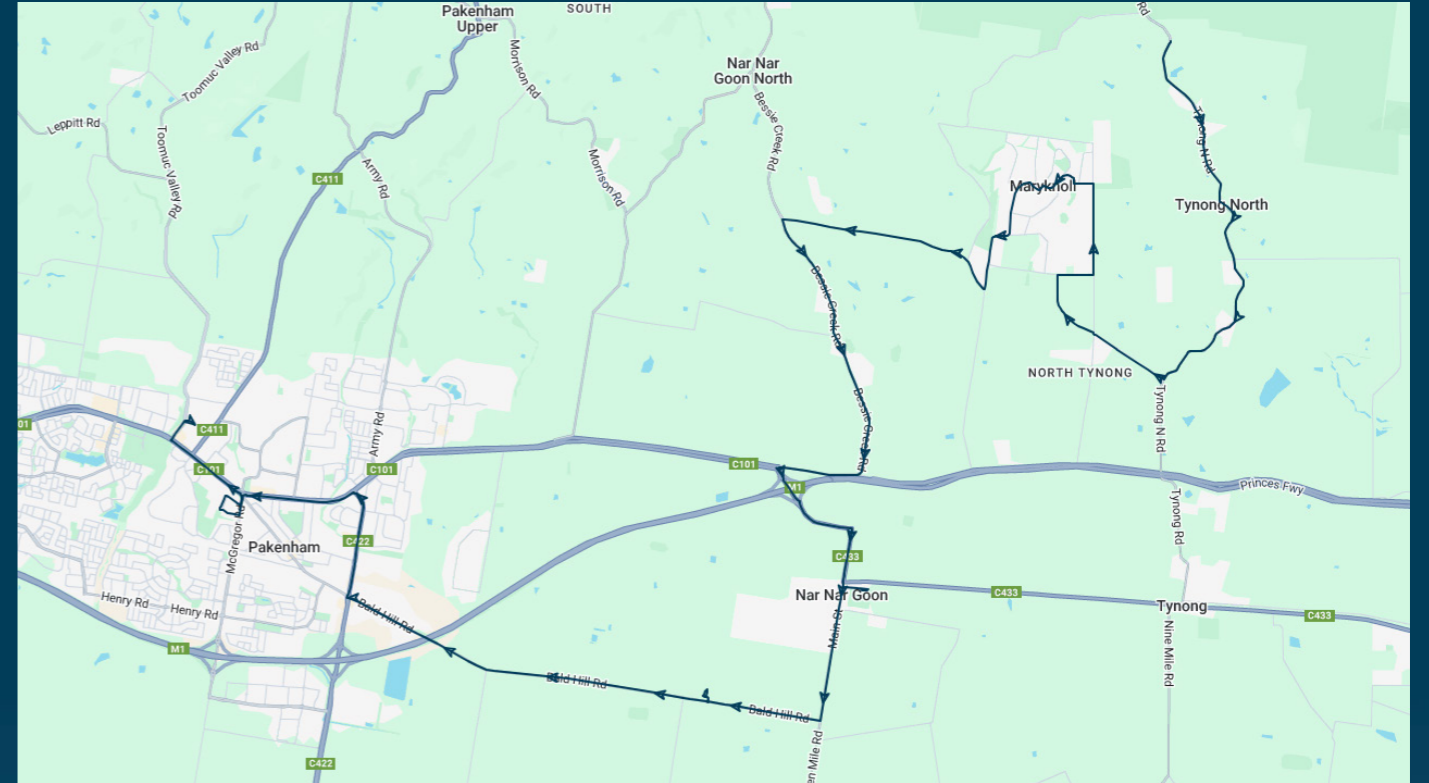

Nar Nar Goon Primary School

Route: 5259 (SBSC) | Morning

Stop ID	Stop Name	Time	Stop ID	Stop Name	Time
720ty	720 Tynong North Rd	07:35			
	586 Tynong North Rd	07:37			
	Mintern Rd/Tynong North Rd	07:42			
	155 Tynong North Rd	07:46			
	McInnes Rd/Clark Rd	07:47			
	25 Bullen Rd	07:48			
	Wheeler Rd/Fogarty Rd	07:50			
	Baroona Rd/Battunga Rd	07:54			
	St Joseph's Church/Koolbirra Rd	07:56			
	Wheller Rd/Snell Rd	07:59			
	250 Moore Rd	08:00			
	Bessie Creek Rd/Moore Rd	08:04			
	265 Bessie Creek Rd	08:06			
	Nar Nar Goon Primary School	08:13			
	Browning Rd/Seven Mile Rd	08:14			
	Chairo Christian College	08:18			
46629	Pakenham Secondary College	08:35			
49460	Beaconhills College	08:40			

Nar Nar Goon Primary School

Route: 5259 (SBSC) | Morning

TURN DIRECTIONS

Via Tynong North Rd, Right Clark Rd, Cont Bullen Rd, Right Wheeler Rd, Left Fogarty Rd, Left Battunga Rd, Right Barongarook Rd North, Left Wirragulla Rd, Right Girrawheen Rd, Left Koolbirra Rd, Right Mirrabooka Rd, Right Barongarook Rd South, Cont Snell Rd, Right Moore Rd, Left Bessie Creek Rd, Left Nar Nar Goon Connection Rd, Right Nar Nar Goon Rd, Left Spencer St, Right into Nar Nar Goon Primary School, Left Spencer St, Left Main St, Cont Seven Mile Rd, Right Baldhill Rd, Right into Chairo Christian College, Right Baldhill Rd, Right Racecourse Rd, Left Princes Hwy, Left McGregor Rd, Right Cunningham Cres, 2nd entrance to Pakenham Secondary College, Cont Cunningham Cres, Left McGregor Rd, Left Princes Hwy, Right Toomuc Valley Rd, Right into Beaconhills College

To view our list of live tracked services, visit www.venturabus.com.au
Timetable Printed : 30 September 2024

Times listed are estimated times only, it is advised to arrive at your stop earlier than the listed time to avoid missing your bus.

You can also download the Ventura Tracker app to view real time bus locations of all services