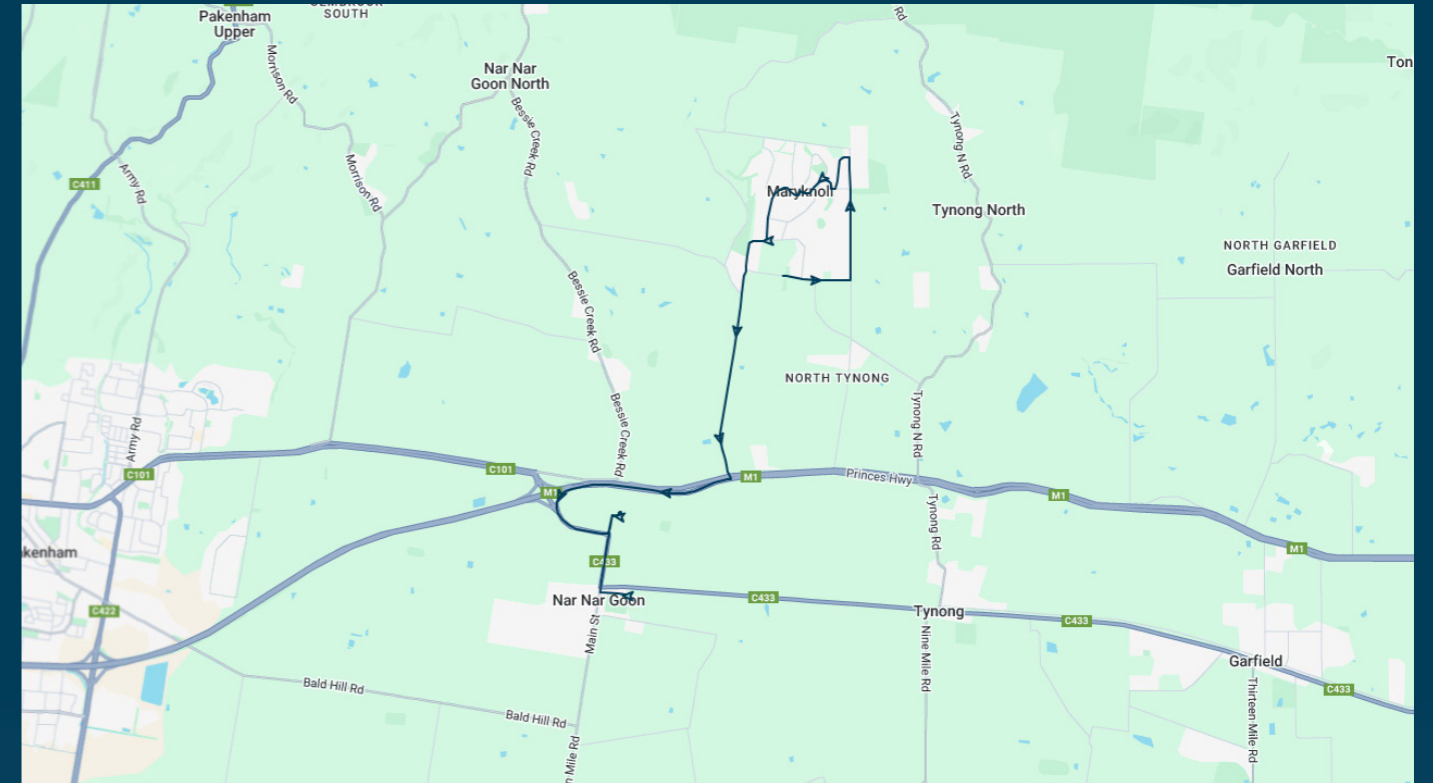

Nar Nar Goon Primary School

Route: 5254 (SBSC) | Morning

Stop ID	Stop Name	Time	Stop ID	Stop Name	Time
	Ravendene Cct/Wheeler Rd	08:05			
	26 Baroona Rd	08:06			
	Battunga Rd/Baroona Rd	08:07			
	St Joseph's Church Car Park/Koolbira Rd	08:15			
	Opp 21 Mirrabooka Rd	08:18			
	St James Catholic Primary School	08:25			
	Nar Nar Goon Primary School	08:30			

Nar Nar Goon Primary School

Route: 5254 (SBSC) | Morning

TURN DIRECTIONS

Via Wheeler Rd, Left Fogarty Rd, Left Baronna Rd, Right Battunga Rd, Right Barongarook Rd North, Left Wirragulla Rd, Right Girrawheen Rd, Left Koolbira Rd, Left St Joseph's Church Car Park, Left Mirrabooka Rd, Right Barongarook South Rd, Cont Snell Rd, Right Princes Hwy, Left Nar Nar Goon Connection Rd, Left Nar Nar Goon Rd, Right into St James Catholic Primary School, Left Nar Nar Goon Rd, Left Spencer St, Right into Nar Nar Goon Primary School

To view our list of live tracked services, visit www.venturabus.com.au

Timetable Printed : 21 January 2025

Times listed are estimated times only, it is advised to arrive at your stop earlier than the listed time to avoid missing your bus.