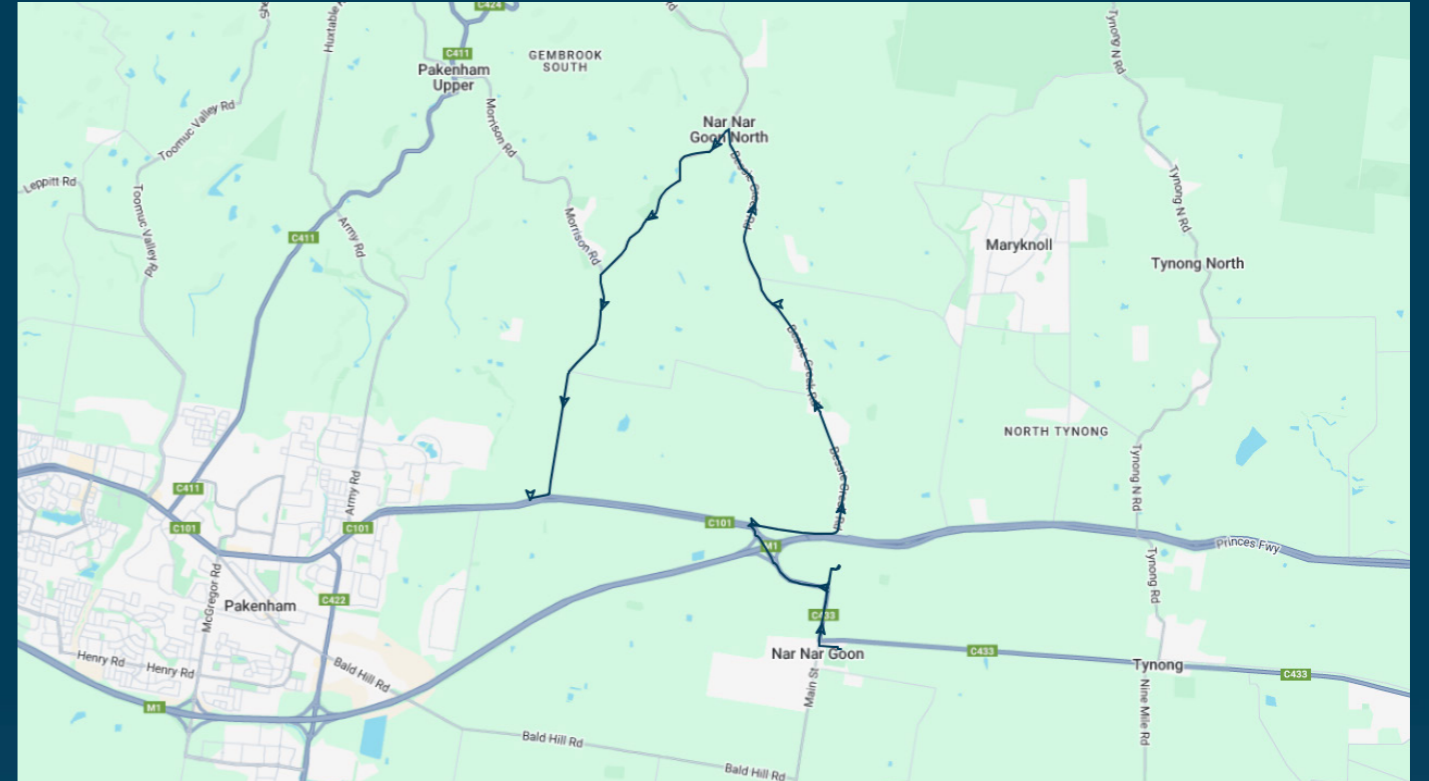

Nar Nar Goon Primary School

Route: 5257 (SBSC) | Afternoon

Stop ID	Stop Name	Time	Stop ID	Stop Name	Time
	Nar Nar Goon Primary School	15:30			
	St James Catholic Primary School	15:35			
	Seymour Rd/Bessie Creek Rd	15:44			
	433 Bessie Creek Rd	15:50			
	Trevor Rd/Dore Rd	15:54			
	Morrison Rd/Dore Rd	15:59			
	Princes Hwy/Dore Rd	16:05			

Times listed are estimated times only, it is advised to arrive at your stop earlier than the listed time to avoid missing your bus.

You can also download the Ventura Tracker app to view real time bus locations of all services

Nar Nar Goon Primary School

Route: 5257 (SBSC) | Afternoon