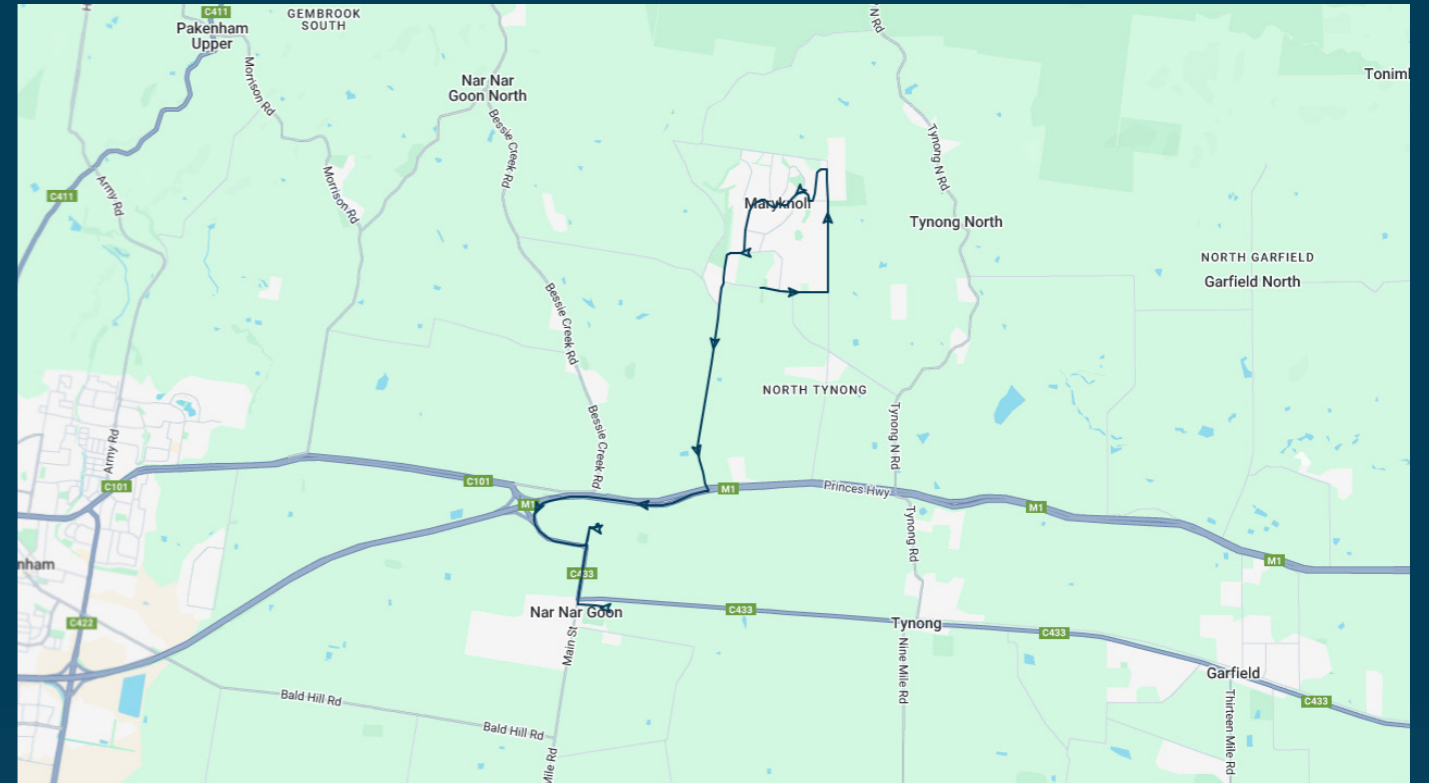

Nar Nar Goon Primary School

Route: 5254 (SBSC) | Afternoon

Stop ID	Stop Name	Time	Stop ID	Stop Name	Time
	Nar Nar Goon Primary School	15:30			
	St James Catholic Primary School	15:35			
	Snell Rd/Wheeler Rd	15:45			
	35 Bundilla Rd	15:46			
	35 Barongarook Rd South	15:46			
	21 Mirrabooka Rd	15:46			
	35 Mirrabooka Rd	15:47			
	St Joseph's Church Car Park/Koolbirra Rd	15:50			
	Battunga Rd/Baroona Rd	15:51			
	285 Fogarty Rd	15:53			
	Ravendene Cct/Wheeler Rd	16:10			

Nar Nar Goon Primary School

Route: 5254 (SBSC) | Afternoon

TURN DIRECTIONS

Via Left Nar Nar Goon Rd, Right Nar Nar Goon Connection Rd, Right Princes Hwy, Left Snell Rd, Right Wheeler Rd, Left Bundilla Rd, Cont Barongarook South Rd, Right Mirrabooka Rd, Left Koolbirra Rd, Right St Joseph's Church Car Park, Right Koolbirra Rd, Right Girrawheen Rd, Left Wirragulla Rd, Right Barongarook Rd North, Left Battunga Rd, Left Baroona Rd, Right Fogarty Rd, Right Wheeler Rd to Bundilla Rd