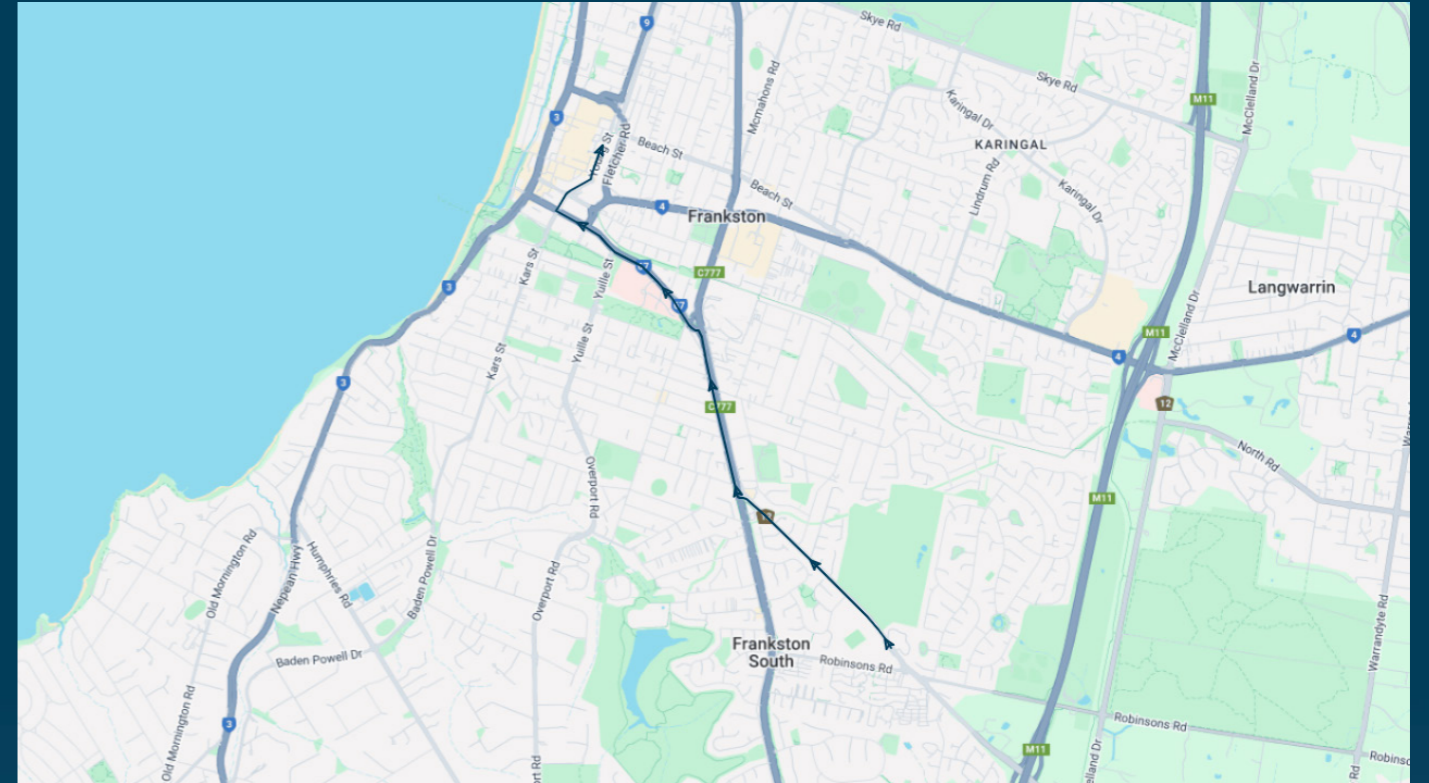

11034	Mt Erin Secondary College/Golf Links Rd	14:50			
40401	Playne St/Young St	14:59			
21219	Frankston Station/Young St	15:00			

Times listed are estimated times only, it is advised to arrive at your stop earlier than the listed time to avoid missing your bus.

You can also download the Ventura Tracker app to view real time bus locations of all services

Mt Erin Secondary College

Route: 3987 | Afternoon

TURN DIRECTIONS

Runs express via Left Golf Links Rd, Right Frankston-Flinders Rd, Left Hastings Rd, Cont Davey St, Right Young St to Playne St/Young St, then via Young St to Frankston Station