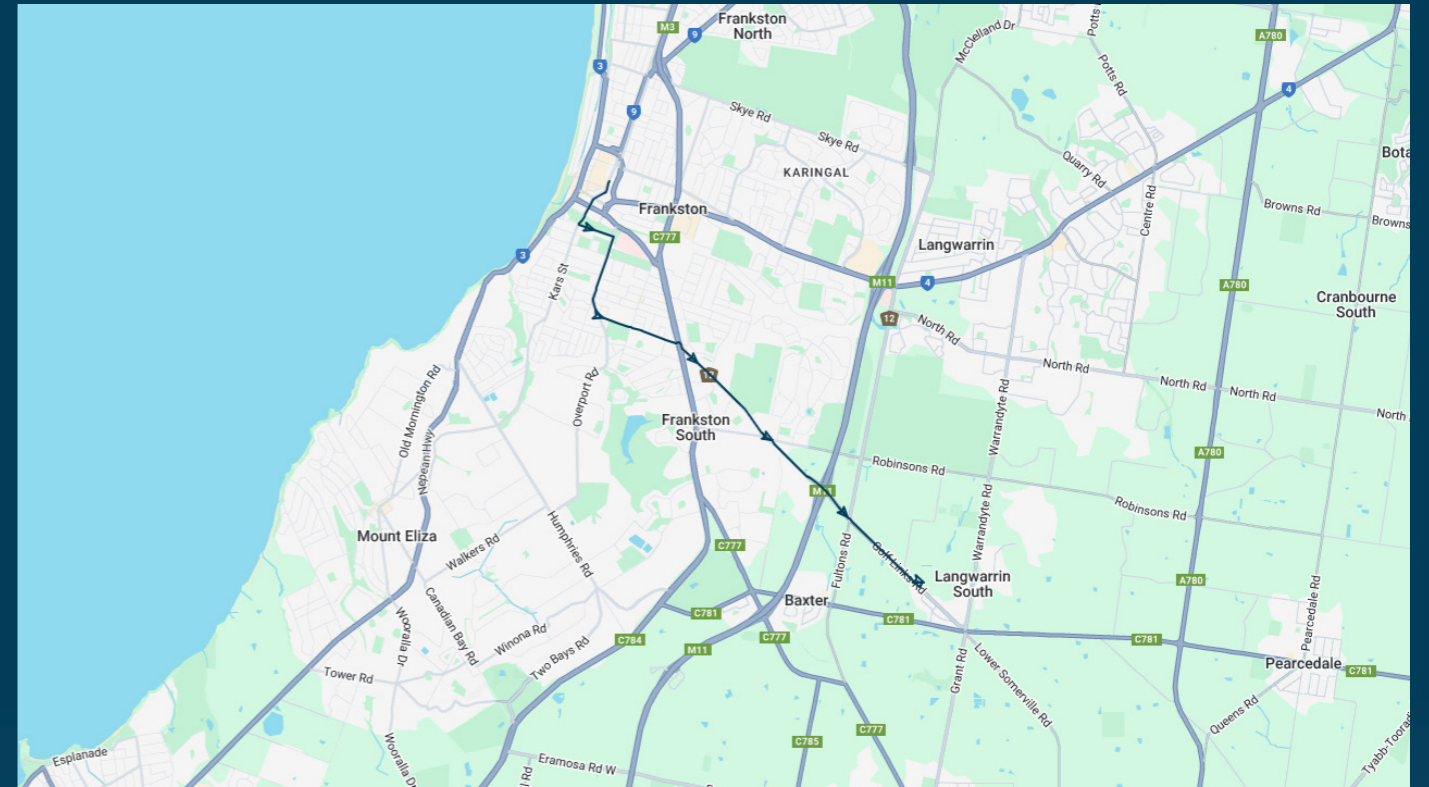

Mt Erin Secondary College

Route: 1303 | Morning

Stop ID	Stop Name	Time	Stop ID	Stop Name	Time
21212	Frankston Station - Bay E/Young St	08:20			
13784	Plowman Pl/Young St	08:22			
13327	Beauty Park/High St	08:23			
13328	Frankston Tennis Club/Yuille St	08:24			
13329	Denbigh St/Yuille St	08:25			
13330	Frome Ave/Yuille St	08:26			
13331	Yuille St Store	08:26			
46621	Frankston High School/Towerhill Rd	08:27			
11130	Helvetia Ct/Towerhill Rd	08:30			
11129	Frankston-Flinders Rd/Golf Links Rd	08:32			
11137	McMurtry Way/Golf Links Rd	08:33			
11139	Frankston Golf Club/Golf Links Rd	08:33			
11140	Frankston Golf Club/Golf Links Rd	08:34			
14350	Mt Erin College/Golf Links Rd	08:35			
44465	Woodleigh School	08:40			

Mt Erin Secondary College

Route: 1303 | Morning