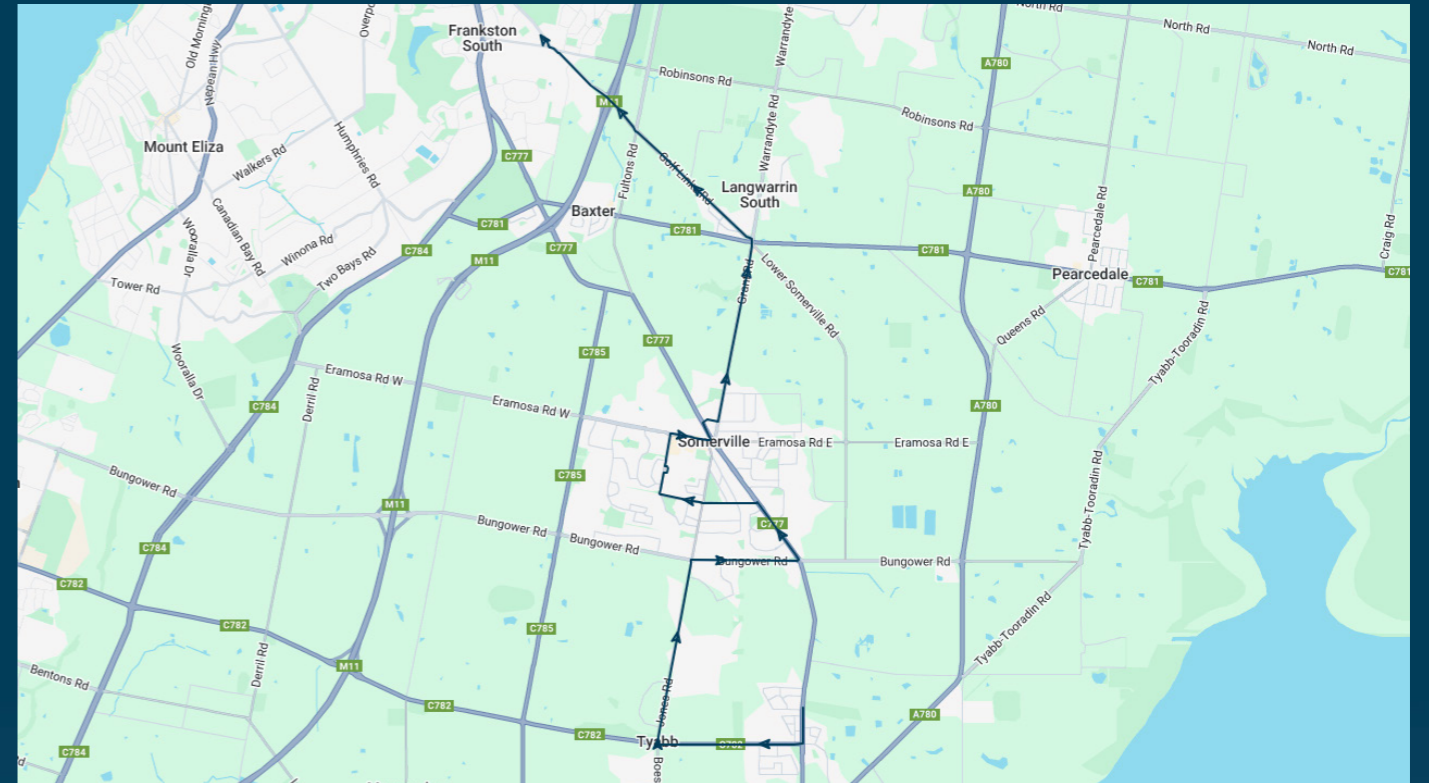

Mt Erin Secondary College

Route: 5205 (SBSC) | Morning

Stop ID	Stop Name	Time	Stop ID	Stop Name	Time
12090	Delepan Dr/Frankston-Flinders Rd	07:50			
	Tyabb Central Res/Mornington-Tyabb Rd	07:51			
13600	Stuart Rd/Mornington-Tyabb Rd	07:53			
13602	McLaurin Dr/Jones Rd	07:57			
	Bungower Rd/Jones Rd	07:58			
	Radnor Rise/Bungower Rd	07:59			
12133	Chesterfield Rd/Frankston-Flinders Rd	08:00			
13142	Frankston-Flinders Rd/Park Ln	08:01			
	Somerville Secondary College	08:05			
12091	Somerville Plaza SC/Eramosa Rd	08:08			
	Eramosa Rd West/Frankston-Flinders Rd	08:09			
44516	Mt Erin Secondary College	08:20			

Mt Erin Secondary College

Route: 5205 (SBSC) | Morning

TURN DIRECTIONS

Via Frankston-Flinders Rd, Right Mornington-Tyabb Rd, Right Jones Rd, Right Bungower Rd, Left Frankston-Flinders Rd, Left Park Ln, Cont Worwong Ave, Right Graft Rd, Right into Somerville Secondary College, Right Graf Rd, Right Eramosa Rd West, Left Frankston-Flinders Rd, Right Scott Gr, Left Grant Rd, Cont Warrandyte Rd, Left Golf Links Rd, Left into Mt Erin Secondary College

To view our list of live tracked services, visit www.venturabus.com.au

Timetable Printed : 30 September 2024

Times listed are estimated times only, it is advised to arrive at your stop earlier than the listed time to avoid missing your bus.

You can also download the Ventura Tracker app to view real time bus locations of all services