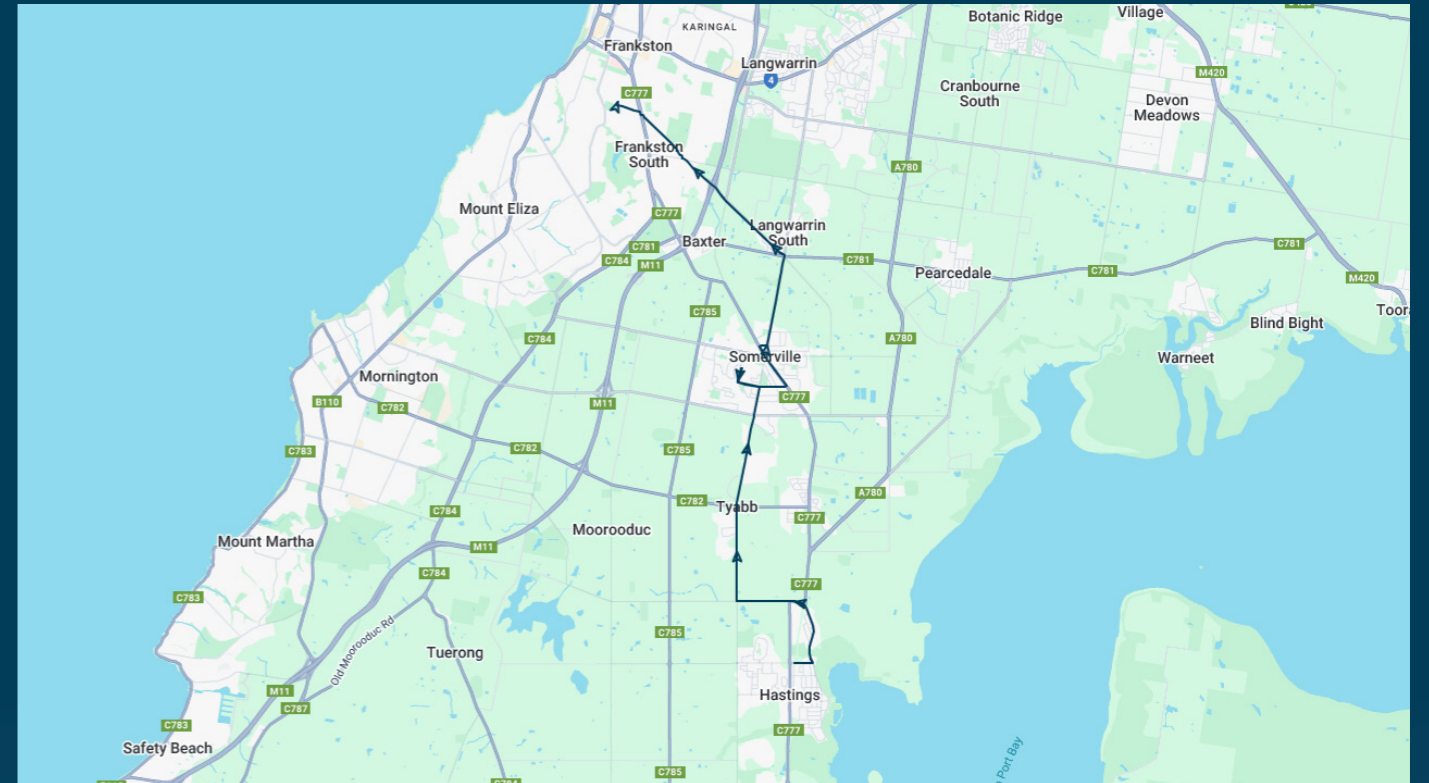

Mt Erin Secondary College

Route: 5207 (SBSC) | Morning

Stop ID	Stop Name	Time	Stop ID	Stop Name	Time
13595	Wallis Dr/Hodgins Rd	07:42			
	Lyal St/Marine Dr	07:45			
13598	Robertson St/Marine Pde	07:49			
	Graydens Rd/Boes Rd	07:52			
	Clifford Dr/Boes Rd	07:54			
	Valencia Rise/Boes Rd	07:57			
13602	McLaurin Dr/Jones Rd	07:58			
	Somerville Secondary College	08:02			
13605	Somerville Recreation Reserve/Park Ln	08:03			
13606	Frankston-Flinders Rd/Park Ln	08:05			
	Scotts Gr/Grant Rd	08:06			
	St Kilda St/Golf Links Rd	08:11			
44516	Mt Erin Secondary College	08:25			
14352	Frankston High School/Foot St	08:30			

Mt Erin Secondary College

Route: 5207 (SBSC) | Morning

TURN DIRECTIONS

Via Hodgins Rd, Left Marine Pde, Left Frankston-Flinders Rd, Cont Graydens Rd, Right Boes Rd, Cont Jones Rd, Left Worwong Ave, Right Graf Rd, Right into Somerville Secondary College, Left Graf Rd, Left Worwong Ave, Cont Park Ln, Left Frankston-Flinders Rd, Right Scotts Gr, Left Grant Rd, Cont Warrandyte Rd, Left Golf Links Rd, Left into Mt Erin Secondary College, Left Golf Links Rd, Right Frankston-Flinders Rd, Left Towerhill Rd, Right Foot St to Frankston High School

To view our list of live tracked services, visit www.venturabus.com.au
Timetable Printed : 30 September 2024

Times listed are estimated times only, it is advised to arrive at your stop earlier than the listed time to avoid missing your bus.

You can also download the Ventura Tracker app to view real time bus locations of all services