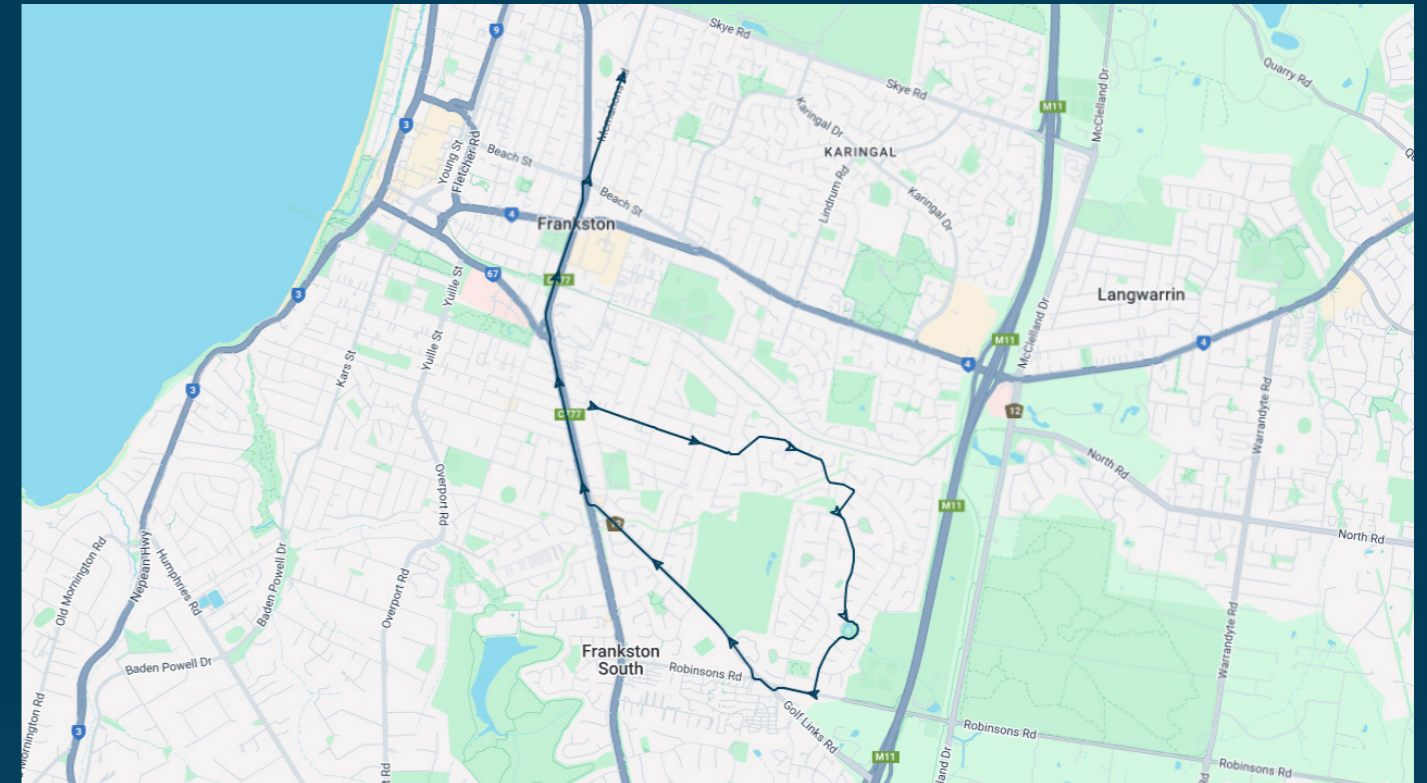

Mt Erin Secondary College

Route: 1322 | Morning

Stop ID	Stop Name	Time	Stop ID	Stop Name	Time
46624	Bondi Ave/Heatherhill Rd	07:39			
rohee	Roberts St/Heatherhill Rd	07:40			
schee	Screen St/Heatherhill Rd	07:40			
bahee	Ballymore Crt/Heatherhill Rd	07:41			
cahee	Callender Crt/Heatherhill Rd	07:42			
kehes	Kenmore Crt/Heatherhill Rd	07:42			
hefrs	Heatherhill Rd/Franciscan Ave	07:43			
frgas	Franciscan Ave/Gattinara Dr	07:43			
lagas	Lautrec St/Gattinara Dr	07:44			
kps	Kingsley Park Primary School/Gattinara Dr	07:44			
scgas	Shaxton Cir/Gattinara Dr	07:45			
shhes	Shrewsbury Crt/Heatherhill Rd	07:45			
iahes	Isabella Cres/Heatherhill Rd	07:46			
11035	Heatherhill Rd/Robinsons Rd	07:47			
44516	Mt Erin Secondary College	07:49			
38087	Settlers Way/Golf Links Rd	07:50			
11033	Brooklyn Ave/Golf Links Rd	07:51			
11032	Frankston-Flinders Rd/Golf Links Rd	07:53			
21700	Hastings Rd/Moorooduc Hwy	07:57			
12124	Moonah St/McMahons Rd	08:02			
12123	Barclay Ave/McMahons Rd	08:04			

Times listed are estimated times only, it is advised to arrive at your stop earlier than the listed time to avoid missing your bus.

You can also download the Ventura Tracker app to view real time bus locations of all services

Mt Erin Secondary College

Route: 1322 | Morning

TURN DIRECTIONS

Via Heatherhill Rd, Right Franciscan Ave, Left Gattinara Dr, Left Shaxton Cir, Left Heatherhill Rd, Right Robinsons Rd, Right Golf Links Rd, Left into Mt Erin Secondary College, Left Golf Links Rd, Right Frankston-Flinders Rd, Cont McMahons Rd, Right Beach St, Left McMahons Rd to John Paul College

To view our list of live tracked services, visit www.venturabus.com.au

Timetable Printed : 30 September 2024