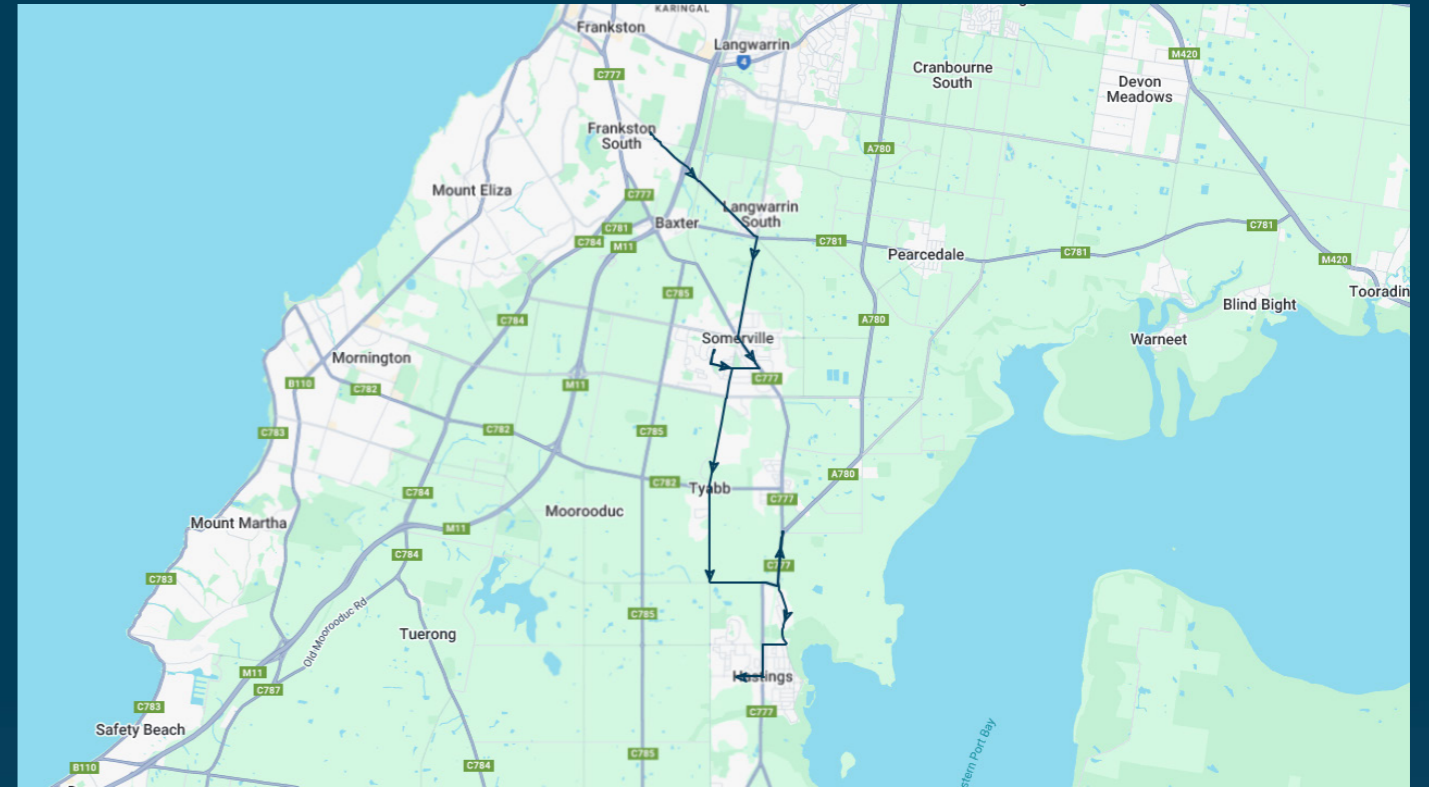

Mt Erin Secondary College

Route: 5211 | Afternoon

Stop ID	Stop Name	Time	Stop ID	Stop Name	Time
44516	Mt Erin Secondary College	14:52			
grscw	Grant Rd/Scotts Gr	15:04			
13142	Frankston-Flinders Rd/Park Lane	15:08			
13143	Somerville Recreation Reserve/Park Lane	15:09			
mtscs	Somerville Secondary College	15:10			
14762	McLaurin Dr/Jones Rd	15:15			
vabos	Valencia Rise/Boes Rd	15:20			
clbos	Clifford Dr/Boes Rd	15:21			
13149	Robertson St/Marine Pde	15:22			
13151	Victoria St/Hodgins Rd	15:23			
12087	Frankston-Flinders Rd/Hodgins Rd	15:23			
44526	Western Port Secondary College	15:26			

Mt Erin Secondary College

Route: 5211 | Afternoon