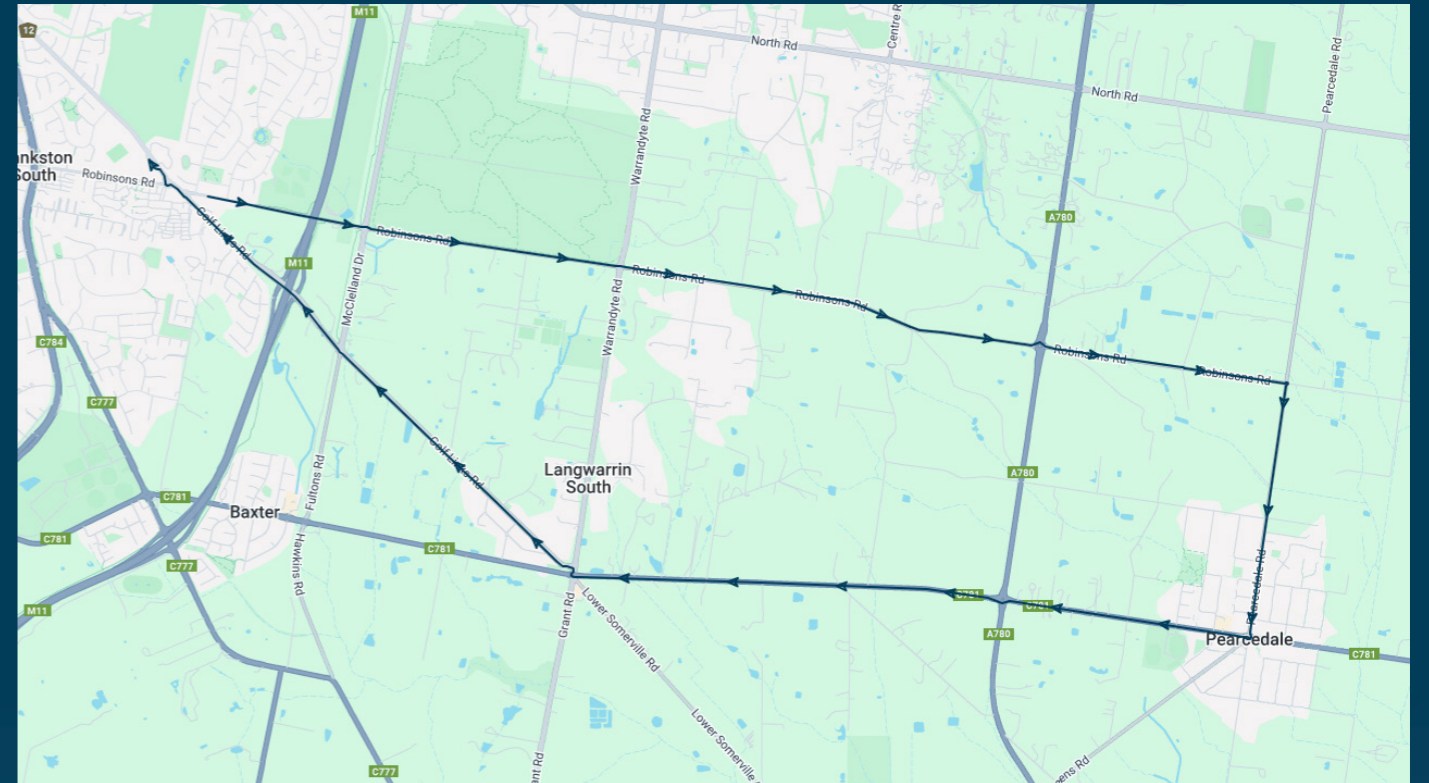

Mt Erin Secondary College

Route: 1306 | Morning

Stop ID	Stop Name	Time	Stop ID	Stop Name	Time
14349	Heatherhill Rd/Robinsons Rd	07:20			
11986	Barretts Rd/Robinsons Rd	07:24			
11987	Warrandyte Rd/Robinsons Rd	07:25			
11988	Gardeners Rd/Robinsons Rd	07:26			
11989	Nirvana Cl/Robinsons Rd	07:27			
11990	Donald Rd/Robinsons Rd	07:28			
11991	Victory Rd/Robinsons Rd	07:29			
21679	Western Port Hwy/Robinsons Rd	07:31			
11993	Middle Rd/Robinsons Rd	07:33			
11994	Robinsons Rd/Pearcedale Rd	07:34			
11995	Victoria Rd/Pearcedale Rd	07:36			
11996	Evans St/Pearcedale Rd	07:37			
11997	Pearcedale Village SC/Baxter-Tooradin Rd	07:39			
11998	Middle Rd/Baxter-Tooradin Rd	07:40			
11999	Western Port Hwy/Baxter-Tooradin Rd	07:42			
12000	South Boundary Rd/Baxter-Tooradin Rd	07:44			
12001	Highfield Dr/Baxter-Tooradin Rd	07:46			
12002	Warrandyte Rd/Baxter-Tooradin Rd	07:48			
44516	Mt Erin Secondary College	07:55			

Mt Erin Secondary College

Route: 1306 | Morning