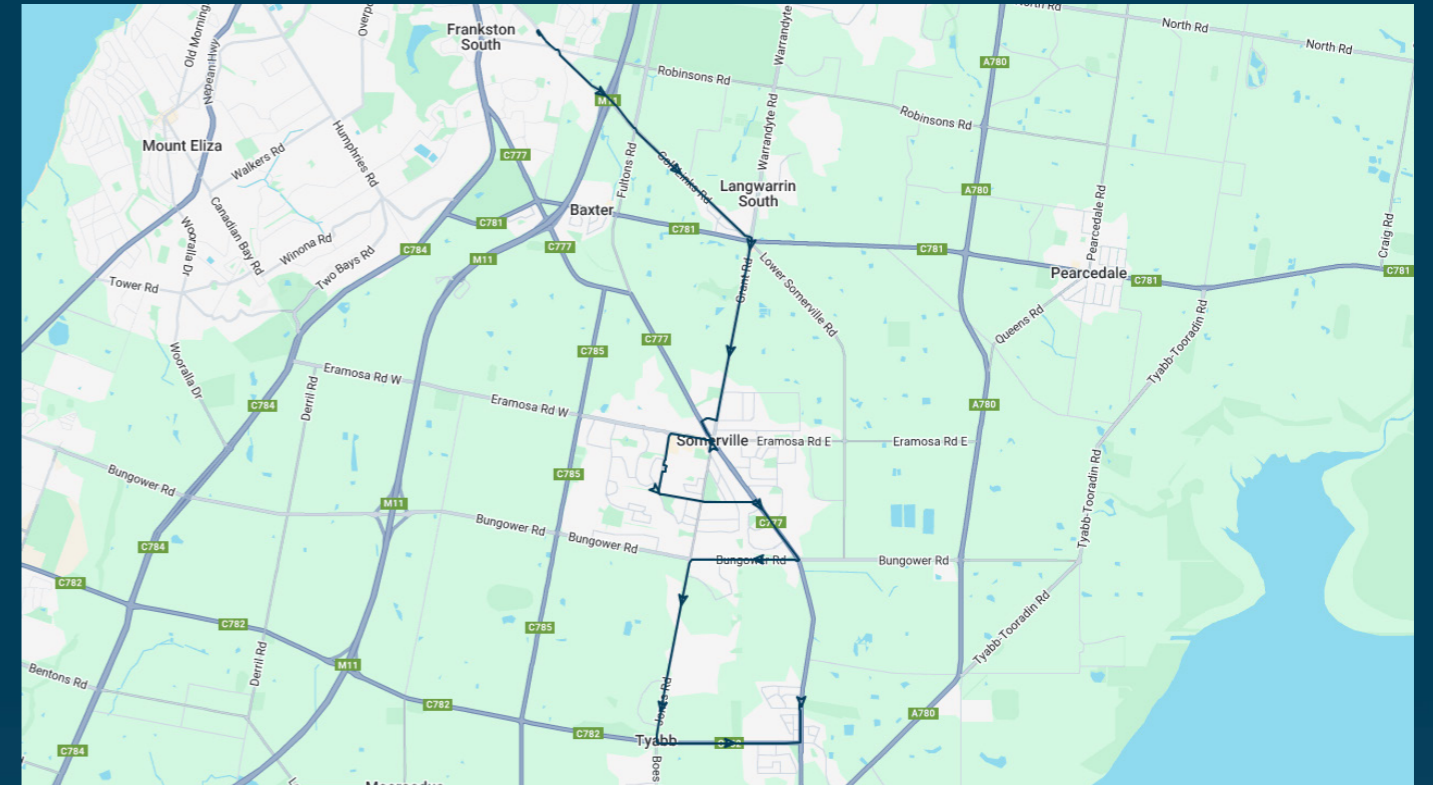

Mt Erin Secondary College

Route: 5205 (SBSC) | Afternoon

Stop ID	Stop Name	Time	Stop ID	Stop Name	Time
44516	Mt Erin Secondary College	14:52			
	St Kilda St/Golf Links Rd	14:54			
	Baxter Primary School/Grant Rd	14:55			
	Coles Express/Frankston-Flinders Rd	15:00			
12135	Somerville Plaza SC/Eramosa Rd West	15:05			
	Somerville Secondary College	15:10			
14067	Park Ln/Frankston-Flinders Rd	15:11			
14068	Chesterfield Rd/Frankston-Flinders Rd	15:13			
	Radnor Rise/Bungower Rd	15:15			
14762	McLaurin Dr/Jones Rd	15:17			
13147	Stuart Rd/Mornington-Tyabb Rd	15:20			
13148	Gerald St/Mornington-Tyabb Rd	15:21			
12090	Delapan Dr/Frankston-Flinders Rd	15:23			

Times listed are estimated times only, it is advised to arrive at your stop earlier than the listed time to avoid missing your bus.

You can also download the Ventura Tracker app to view real time bus locations of all services

Mt Erin Secondary College

Route: 5205 (SBSC) | Afternoon

TURN DIRECTIONS

Via Right Golf Links Rd, Right Warrandyte Rd, Cont Grant Rd, Right Scott Gr, Left Frankston-Flinders Rd, Right Eramosa Rd West, Left Graf Rd, Left into Somerville Secondary College, Left Graf Rd, Left Worwong Ave, Cont Park Ln, Right Frankston-Flinders Rd, Right Bungower Rd, Left Jones Rd, Left Mornington-Tyabb Rd, Left Frankston-Flinders Rd, Left into service lane after Dalton Dr, u-turn after Delepan Dr to Delepan Dr

To view our list of live tracked services, visit www.venturabus.com.au

Timetable Printed : 30 September 2024