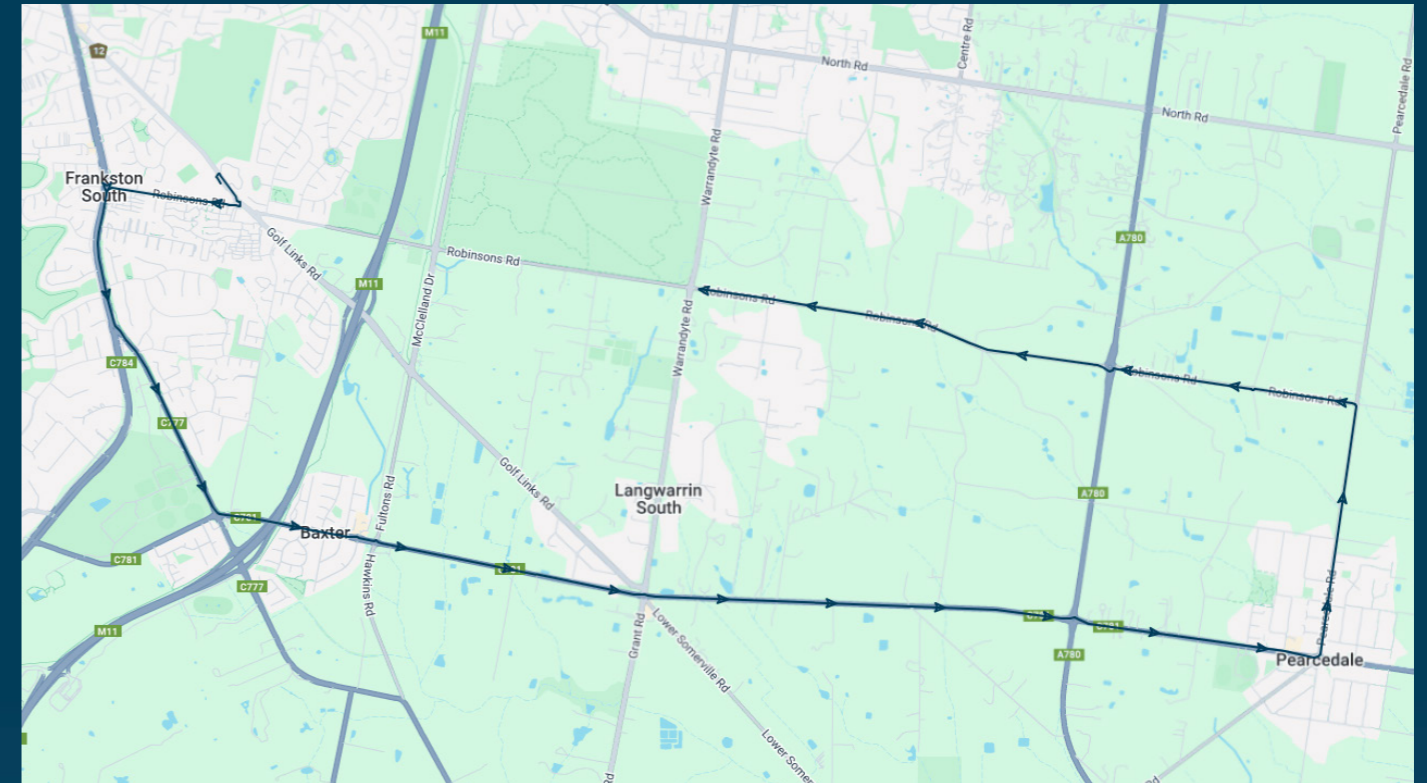

Times listed are estimated times only, it is advised to arrive at your stop earlier than the listed time to avoid missing your bus.

You can also download the Ventura Tracker app to view real time bus locations of all services

Mt Erin Secondary College

Route: 1317 | Afternoon