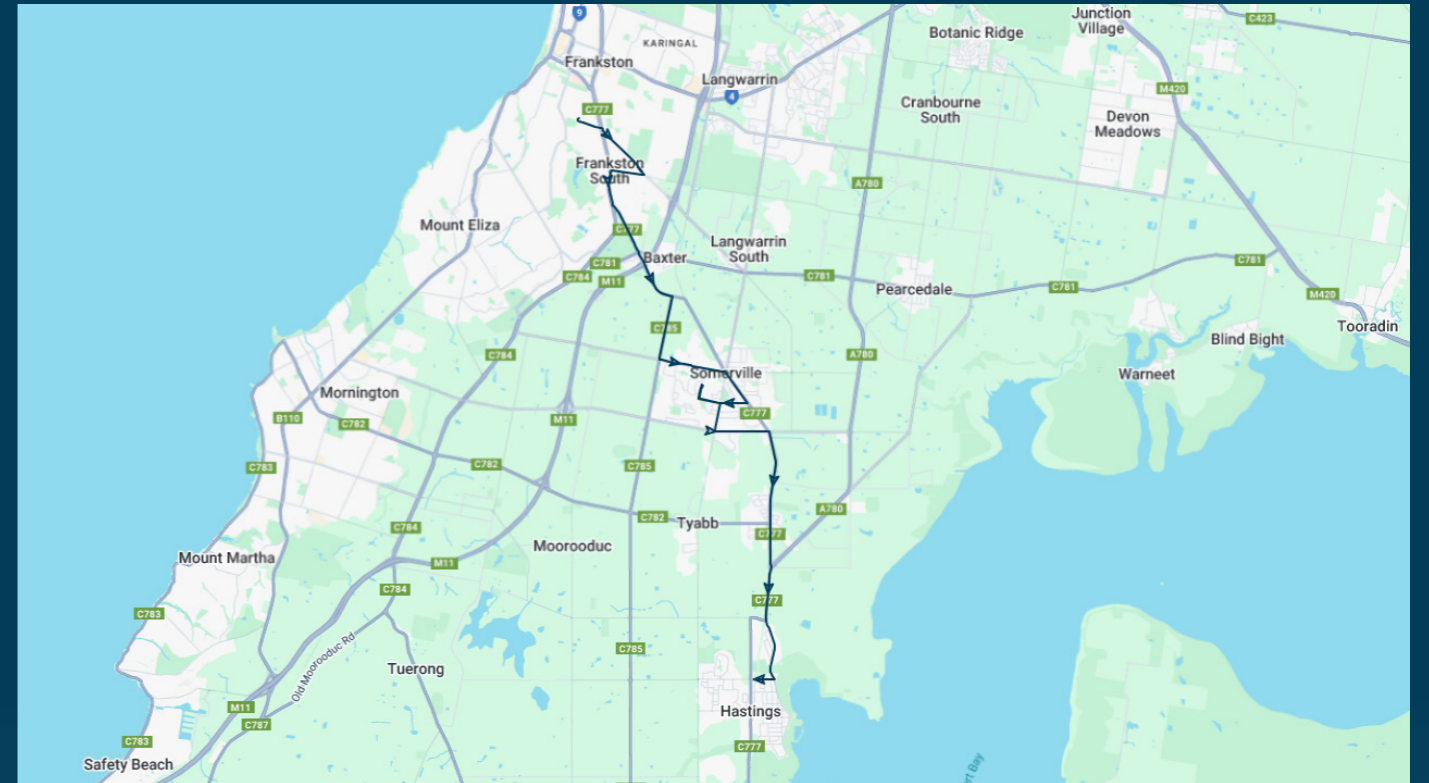

Mt Erin Secondary College

Route: 5207 (SBSC) | Afternoon

Stop ID	Stop Name	Time	Stop ID	Stop Name	Time
11128	Frankston High School/Foot St	15:45			
44516	Mt Erin Secondary College	15:55			
12600	Robinsons Rd/Moorooduc Hwy	15:57			
13138	Coolart Nursery/Coolart Rd	15:59			
13139	Woodlands Dr/Eramosa Rd West	16:02			
13140	Cassandra Cl/Eramosa Rd West	16:07			
12091	Somerville Plaza SC/Eramosa Rd	16:08			
40282	Somerville Station/Frankston-Flinders Rd	16:09			
	Somerville Secondary College	16:10			
	Park Ln/Jones Rd	16:12			
13144	Bungower Rd/Jones Rd	16:13			
12090	Delepan Dr/Frankston-Flinders Rd	16:21			
12089	Mornington-Tyabb Rd/F'ston-Flinders Rd	16:22			
47114	Padua College/Frankston-Flinders Rd	16:22			
13149	Robertson St/Marine Pde	16:28			
13150	Thornhill St/Marine Pde	16:28			
13151	Victoria St/Hodgins Rd	16:29			
12087	Frankston-Flinders Rd/Hodgins Rd	16:30			

Mt Erin Secondary College

Route: 5207 (SBSC) | Afternoon

TURN DIRECTIONS

Via Foot St, Left Towerhill Rd, Cont Golf Links Rd, Right into Mt Erin Secondary College, Right Golf Links Rd, Right Robinsons Rd, Left Moorooduc Hwy, Left Frankston-Flinders Rd, Right Coolart Rd, Left Eramosa Rd West, Right Frankston-Flinders Rd, Right Park Ln, Cont Worwong Ave, Right Graf Rd, Right into Somerville Secondary College, Left Graf Rd, Left Worwong Ave, Right Jones Rd, Left Bungower Rd, Right Frankston-Flinders Rd, Cont Marine Pde, Right Hodgins Rd to Frankston-Flinders Rd

To view our list of live tracked services, visit www.venturabus.com.au
Timetable Printed : 30 September 2024

Times listed are estimated times only, it is advised to arrive at your stop earlier than the listed time to avoid missing your bus.

You can also download the Ventura Tracker app to view real time bus locations of all services