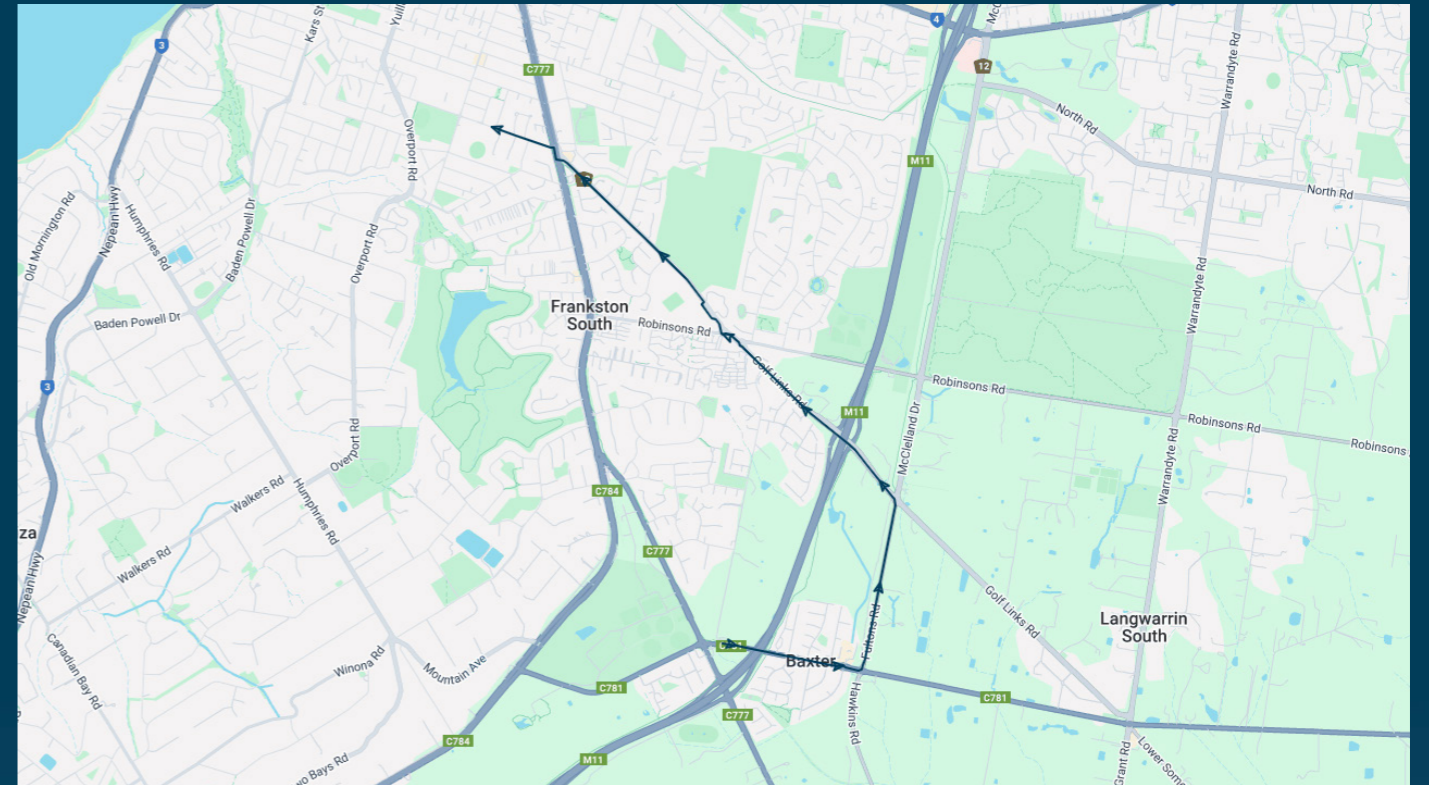

Mt Erin Secondary College

Route: 1300 | Morning

Stop ID	Stop Name	Time	Stop ID	Stop Name	Time
12006	Stotts Lane/Baxter-Tooradin Rd	07:52			
11166	Stornoway Dr/Baxter-Tooradin Rd	07:52			
11164	Baxter Station/Baxter-Tooradin Rd	07:53			
44516	Mt Erin Secondary College	07:59			
38087	Settlers Way/Golf Links Rd	07:59			
11033	Brooklyn Ave/Golf Links Rd	08:00			
11032	Frankston-Flinders Rd/Golf Links Rd	08:01			
12771	Oakfield Ct/Towerhill Rd	08:02			
46619	Frankston High School/Towerhill Rd	08:03			

Mt Erin Secondary College

Route: 1300 | Morning