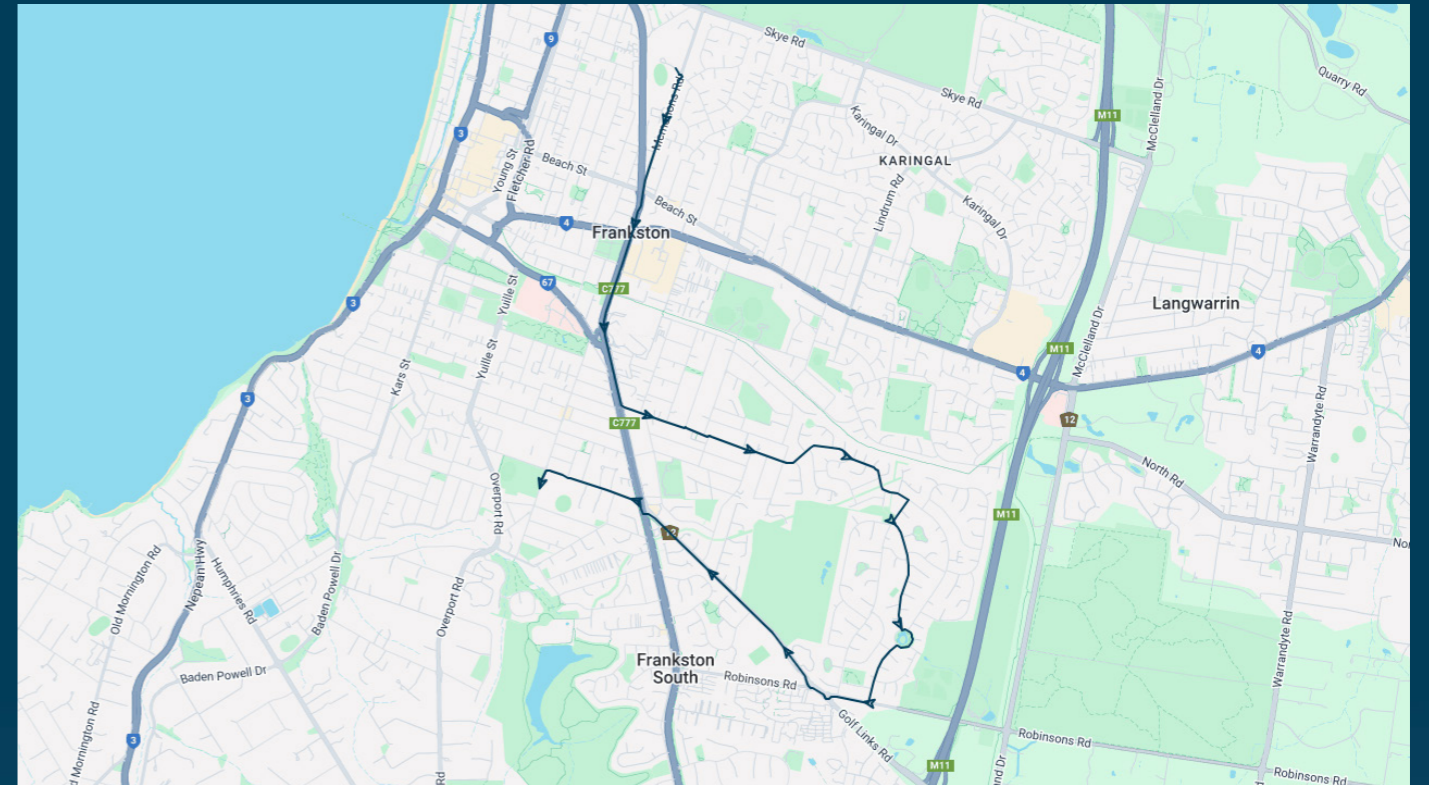

Mt Erin Secondary College

Route: 1312 | Afternoon

Stop ID	Stop Name	Time	Stop ID	Stop Name	Time
46565	John Paul College - Bus Loop	15:07			
rohee	Roberts St/Heatherhill Rd	15:07			
schee	Screen St/Heatherhill Rd	15:07			
bahee	Ballymore Crt/Heatherhill Rd	15:07			
cahee	Callender Crt/Heatherhill Rd	15:07			
kehes	Kenmore Crt/Heatherhill Rd	15:07			
hefrs	Heatherhill Rd/Franciscan Ave	15:07			
frgas	Franciscan Ave/Gattinara Dr	15:07			
lagas	Lautrec St/Gattinara Dr	15:07			
kps	Kingsley Park Primary School/Gattinara Dr	15:07			
scgas	Shaxton Cir/Gattinara Dr	15:07			
shhes	Shrewsbury Crt/Heatherhill Rd	15:07			
iahes	Isabella Cres/Heatherhill Rd	15:07			
11035	Heatherhill Rd/Robinsons Rd	15:21			
44516	Mt Erin Secondary College	15:23			
38087	Settlers Way/Golf Links Rd	15:23			
11033	Brooklyn Ave/Golf Links Rd	15:26			
11032	Frankston-Flinders Rd/Golf Links Rd	15:28			
12771	Oakfield Ct/Towerhill Rd	15:30			
44515	Frankston High School	15:32			

Mt Erin Secondary College

Route: 1312 | Afternoon