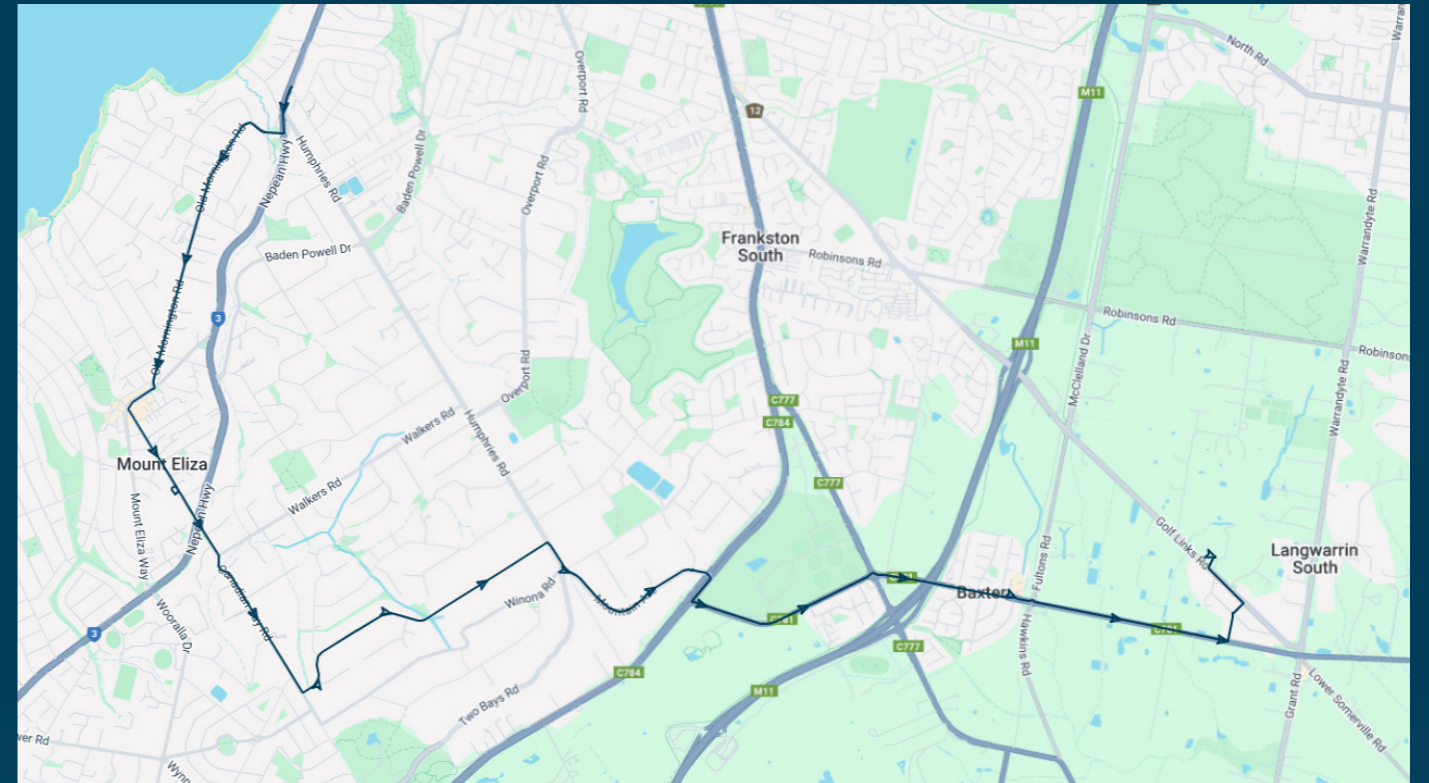

You can also download the Ventura Tracker app to view real time bus locations of all services

Mt Eliza Secondary College

Route: 3982 | Morning

Stop ID	Stop Name	Time	Stop ID	Stop Name	Time
12580	Ithaca Rd/Nepean Hwy	08:12			
11264	Daveys Bay Rd/Old Mornington Rd	08:14			
11265	Jacksons Rd/Old Mornington Rd	08:15			
11266	Toorak College/Old Mornington Rd	08:16			
11267	42 Old Mornington Rd	08:17			
11268	Barton Dr/Old Mornington Rd	08:17			
11269	Mt Eliza SC/Mt Eliza Way	08:19			
44569	Mt Eliza Secondary College	08:21			
12006	Stotts Lane/Baxter-Tooradin Rd	08:33			
11166	Stornoway Dr/Baxter-Tooradin Rd	08:34			
11164	Baxter Station/Baxter-Tooradin Rd	08:34			
44465	Woodleigh School	08:40			

Mt Eliza Secondary College

Route: 3982 | Morning

TURN DIRECTIONS

Via Nepean Hwy, Right Old Mornington Rd, Right Mt Eliza Way, Left Canadian Bay, Right into Mt Eliza Secondary College, Right Canadian Bay Rd, Left Bellbird Rd, Right Humphries Rd, Cont Mountain Ave, Right Moorooduc Hwy, Left Sages Rd, Cont Baxter-Tooradin Rd, Left St Kilda St, Left Golf Links Rd, Right into Woodleigh School

You can also download the Ventura Tracker app to view real time bus locations of all services