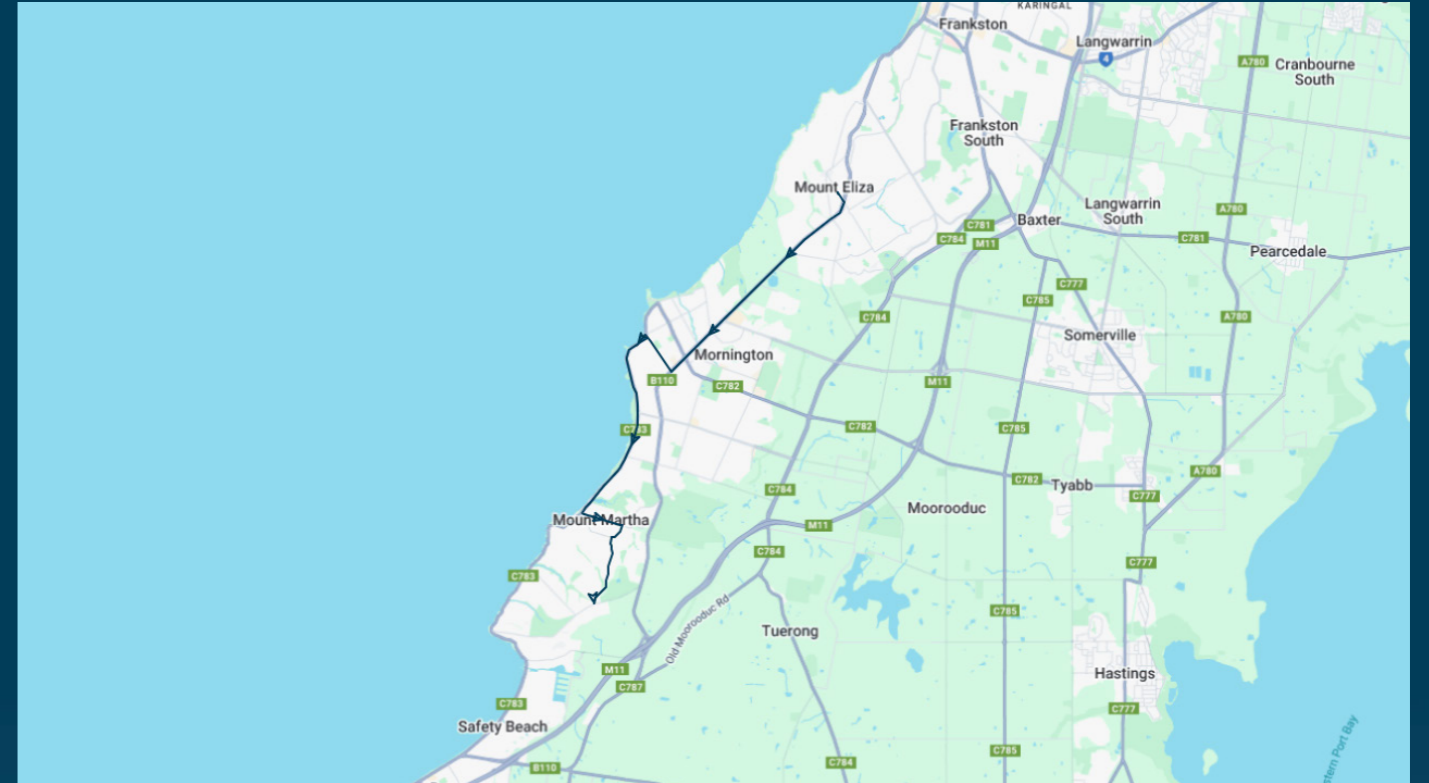

Mt Eliza Secondary College

Route: 1330 | Morning

TURN DIRECTIONS

Via Somerset Dr, Right Dominion Rd, Left Bay Rd, Right Esplanade, Right Main St, Left Barkly St, Right Eastern Ring Rd, Left Main St, Left Nepean Hwy, Left Canadian Bay Rd, Left into Mt Eliza Secondary College

To view our list of live tracked services, visit www.venturabus.com.au
 Timetable Printed : 30 September 2024

Mt Eliza Secondary College

Route: 1331 | Afternoon

Stop ID	Stop Name	Time	Stop ID	Stop Name	Time
44569	Mt Eliza Secondary College	15:15			
11290	Williams Rd/Esplanade	15:28			
11291	Webb St/Esplanade	15:28			
11292	Strachans Rd/Esplanade	15:29			
11293	Johns Rd/Esplanade	15:30			
11294	Fossil Beach/Esplanade	15:31			
11295	Bentons Rd/Esplanade	15:32			
11296	Shanns Ave/Esplanade	15:33			
11297	Craigie Rd/Esplanade	15:34			
12278	Hawker St/Esplanade	15:34			
12279	Augusta St/Esplanade	15:35			
12280	Alice St/Esplanade	15:35			
12281	Coolangatta Rd/Esplanade	15:35			
12282	Bay Rd/Esplanade	15:37			
12283	Moore St/Bay Rd	15:38			
12284	St Ives Gr/Dominion Rd	15:39			
12285	Dominion Rd/Somerset Dr	15:40			
12286	Kinross St/Somerset Dr	15:41			
12287	Glencoe Cres/Somerset Dr	15:42			
12288	Devon Ct/Somerset Dr	15:42			
12289	Suffolk Cres/Somerset Dr	15:43			
28213	Cobham Ct/Somerset Dr	15:43			
44576	Forest Dr/Somerset Dr	15:45			

Times listed are estimated times only, it is advised to arrive at your stop earlier than the listed time to avoid missing your bus.

You can also download the Ventura Tracker app to view real time bus locations of all services

Mt Eliza Secondary College

Route: 1331 | Afternoon

TURN DIRECTIONS

Runs express to Williams Rd/Esplanade via Right Canadian Bay Rd, Right Nepean Hwy, Right Wilsons Rd, Left Esplanade, Left Bay Rd, Right Dominion Rd, Left Somerset Dr to Forest Dr