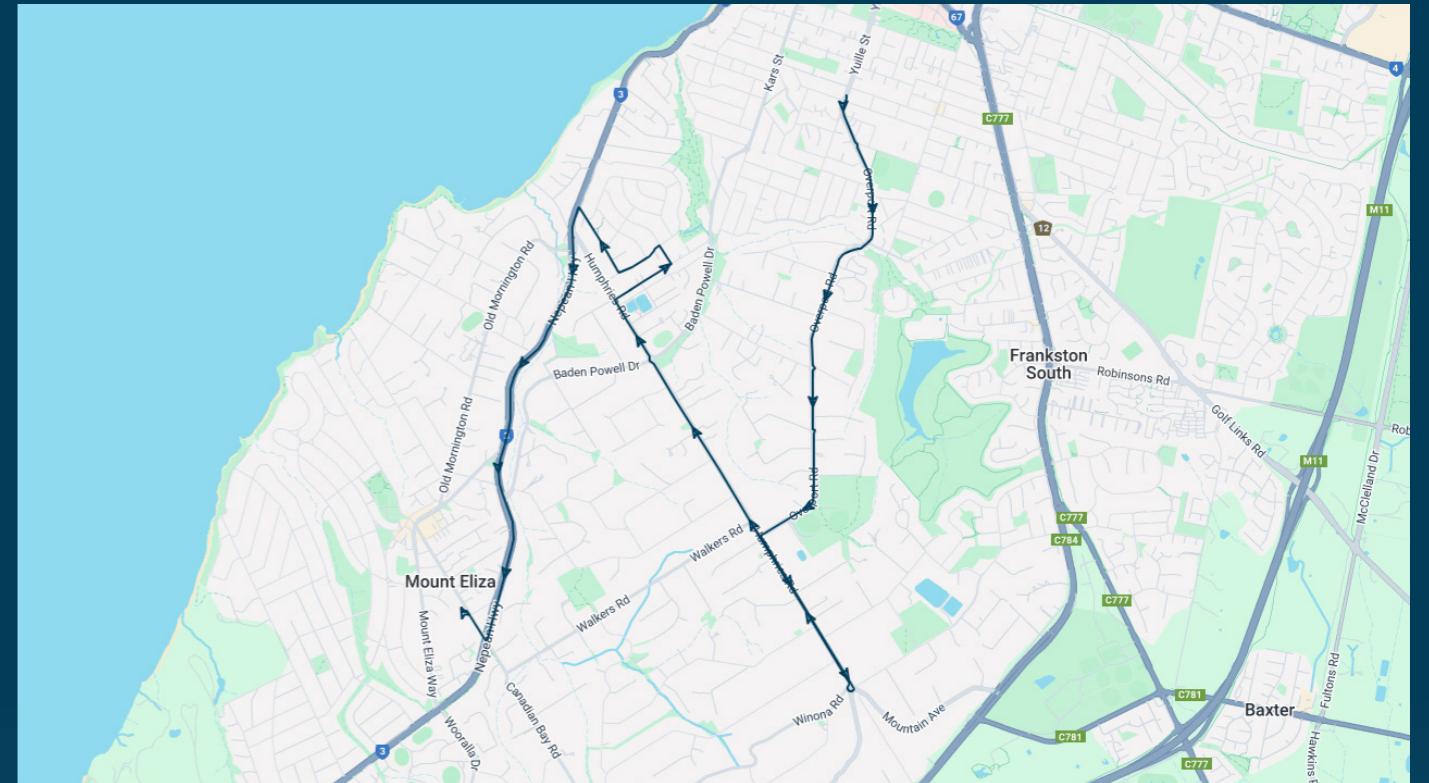

Mt Eliza Secondary College

Route: 1331 | Afternoon

TURN DIRECTIONS

Runs express to Williams Rd/Esplanade via Right Canadian Bay Rd, Right Nepean Hwy, Right Wilsons Rd, Left Esplanade, Left Bay Rd, Right Dominion Rd, Left Somerset Dr to Forest Dr

To view our list of live tracked services, visit www.venturabus.com.au
Timetable Printed : 30 September 2024

Mt Eliza Secondary College

Route: 2450 | Morning

Stop ID	Stop Name	Time	Stop ID	Stop Name	Time
13331	Yuille St Store	07:30			
13335	Baileyana St/Overport Rd	07:31			
13336	Poinciana St/Overport Rd	07:32			
13337	RSL Park (War Veterans Home)/Overport Rd	07:33			
13338	Bangalay Ave/Overport Rd	07:34			
13340	Derinya Dr/Overport Rd	07:35			
13341	Karina St/Overport Rd	07:36			
13342	Ambleside Cl/Overport Rd	07:36			
13343	Overton Park/157 Overport Rd	07:37			
13344	Humphries Rd/Overport Rd	07:38			
13345	Blake Ct/Humphries Rd	07:38			
13347	Kirkstall Cl/Humphries Rd	07:39			
13348	Sibyl Ave/Humphries Rd	07:39			
5053	Villiers St/Humphries Rd	07:45			
5054	Canning St/Humphries Rd	07:45			
7020	Mann Rd/Humphries Rd	07:46			
7021	Hotham St/Brighton St	07:46			
13796	Norman Ave/Brighton St	07:47			
44569	Mt Eliza Secondary College	07:55			

Mt Eliza Secondary College

Route: 2450 | Morning

TURN DIRECTIONS

Via Yullie St, Left Overport Rd, Left Humphries Rd, u-turn at roundabout, Right Brighton St, Left Norman Ave, Left Fleetwood Cres, Right Ithaca Rd, Left Nepean Hwy, Right Canadian Bay Rd, Left into Mt Eliza Secondary College