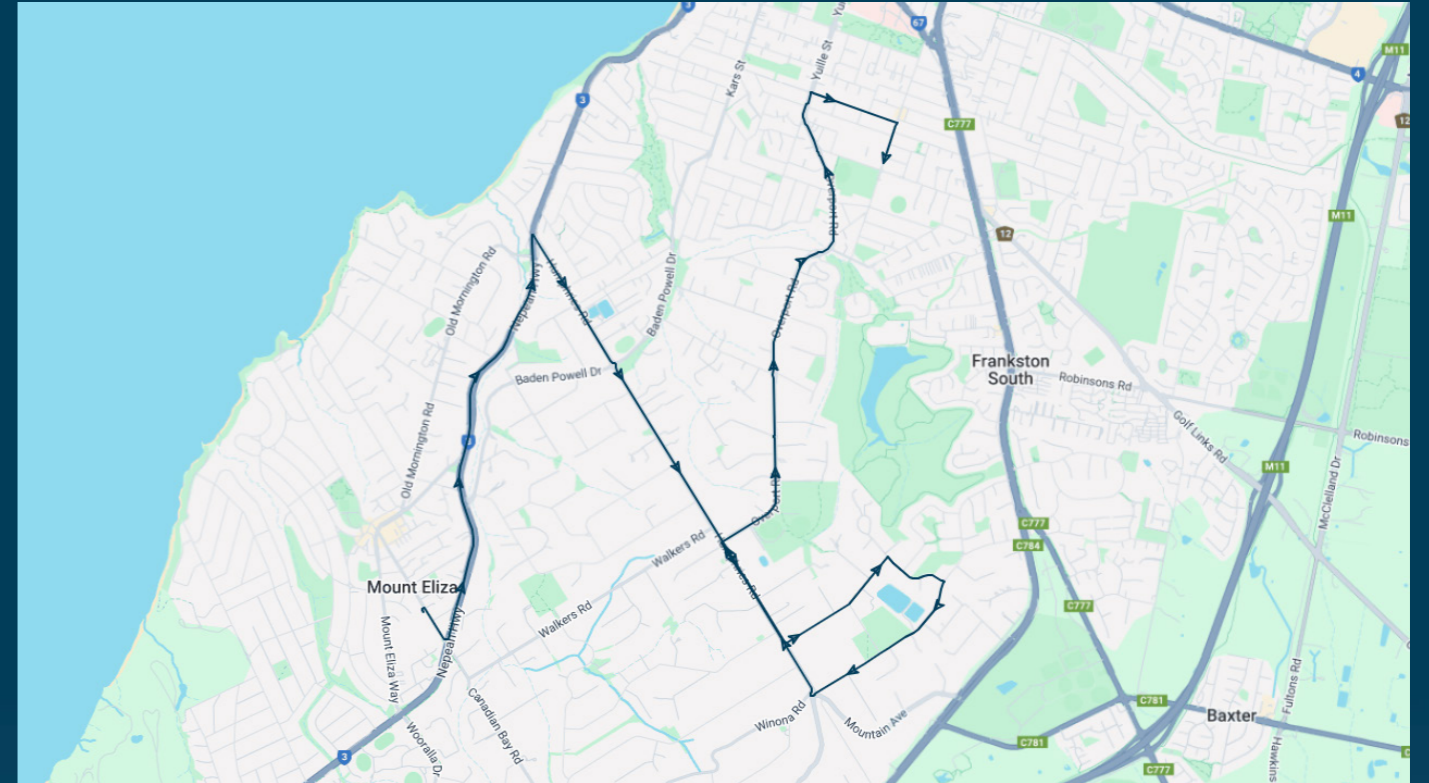

You can also download the Ventura Tracker app to view real time bus locations of all services

Mt Eliza Secondary College

Route: 2462 | Afternoon

Stop ID	Stop Name	Time	Stop ID	Stop Name	Time
44569	Mt Eliza Secondary College	15:15			
filhus	Fleetwood Cres/Humphries Rd	15:20			
wahu2	Walkers Rd/Humphries Rd	15:24			
13345	Blake Ct/Humphries Rd	15:25			
13347	Kirkstall Ct/Humphries Rd	15:26			
9sibe	9 Sibyl Ave	15:26			
elher	Eliza Heights Reserve/Alicudi Ave	15:28			
terow	Tetragona Way/Rosedale Gr	15:29			
46626	Humphries Ave/Rosedale Ave	15:30			
11128	Frankston High School/Foot St	15:40			

Mt Eliza Secondary College

Route: 2462 | Afternoon

TURN DIRECTIONS

Via Right Canadian Bay Rd, Left Nepean Hwy, Right Humphries Rd, Left Sibyl Ave, Right Alicudi Ave, Right Rosedale Gr, Right Humphries Rd, Right Overport Rd, Right Yuille St, Right Bayview Rd, Right Foot St to Frankston High School

You can also download the Ventura Tracker app to view real time bus locations of all services

Mt Eliza Secondary College

Route: 3982 | Morning

Stop ID	Stop Name	Time	Stop ID	Stop Name	Time
12580	Ithaca Rd/Nepean Hwy	08:12			
11264	Daveys Bay Rd/Old Mornington Rd	08:14			
11265	Jacksons Rd/Old Mornington Rd	08:15			
11266	Toorak College/Old Mornington Rd	08:16			
11267	42 Old Mornington Rd	08:17			
11268	Barton Dr/Old Mornington Rd	08:17			
11269	Mt Eliza SC/Mt Eliza Way	08:19			
44569	Mt Eliza Secondary College	08:21			
12006	Stotts Lane/Baxter-Tooradin Rd	08:33			
11166	Stornoway Dr/Baxter-Tooradin Rd	08:34			
11164	Baxter Station/Baxter-Tooradin Rd	08:34			
44465	Woodleigh School	08:40			