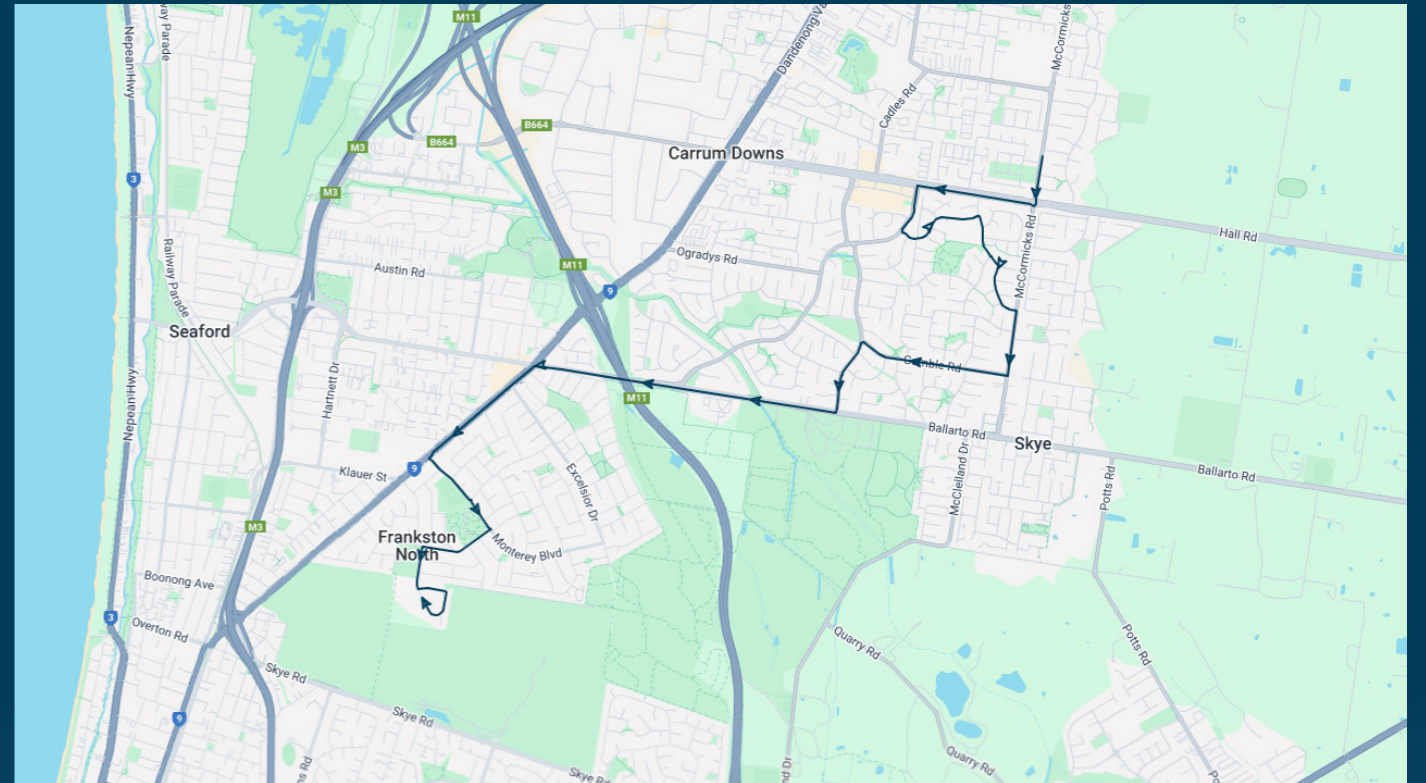

Times listed are estimated times only, it is advised to arrive at your stop earlier than the listed time to avoid missing your bus.

You can also download the Ventura Tracker app to view real time bus locations of all services

Monterey Secondary College

Route: 3981 | Morning

TURN DIRECTIONS

Via McCormicks Rd, Right Hall Rd, Left Lyrebird Dr, Left Tattler St, Right Rowellyn Ave, Right Herrington Ave, Right McCormicks Rd, Right Gamble Rd, Left Greenwood Dr, Right Ballarto Rd, Left Frankston-Dandenong Rd, Left Monterey Blvd, Right Forest Dr, Left Silvertop St, Left Silvertop Cres to Monterey Secondary College

To view our list of live tracked services, visit www.venturabus.com.au

Timetable Printed : 30 September 2024