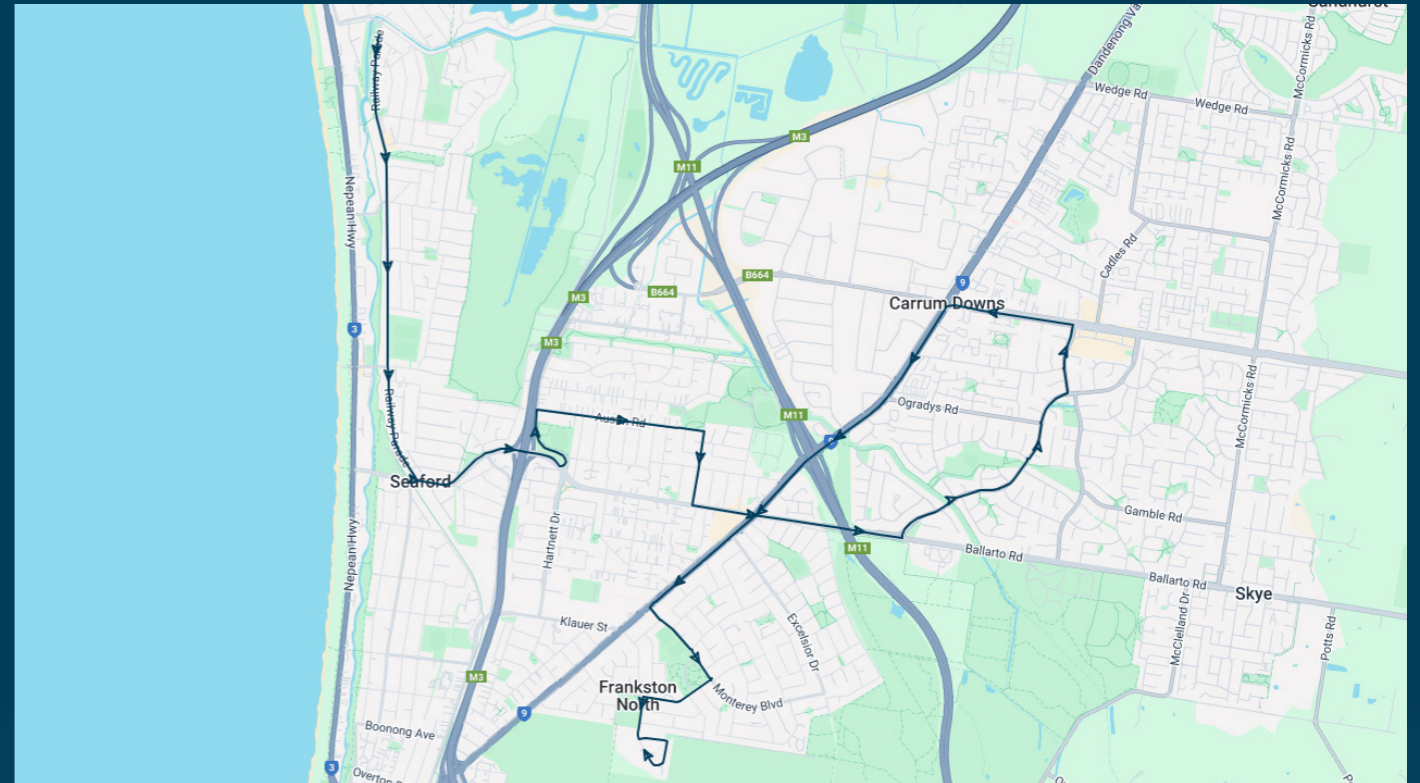

Times listed are estimated times only, it is advised to arrive at your stop earlier than the listed time to avoid missing your bus.

You can also download the Ventura Tracker app to view real time bus locations of all services

Monterey Secondary College

Route: 2460 | Morning

TURN DIRECTIONS

Via Railway Pde, Left Seaford Rd, Left Brunel Rd, Right Austin Rd, Right Henry Cres, Left Seaford Rd, Cont Ballarto Rd, Left Lyrebird Dr, Left Currawong Dr, Left Hall Rd, Left Frankston-Dandenong Rd, Left Monterey Blvd, Right Forest Dr, Left Silvertop St, Left Silvertop Cres to Monterey Secondary College

To view our list of live tracked services, visit www.venturabus.com.au

Timetable Printed : 30 September 2024