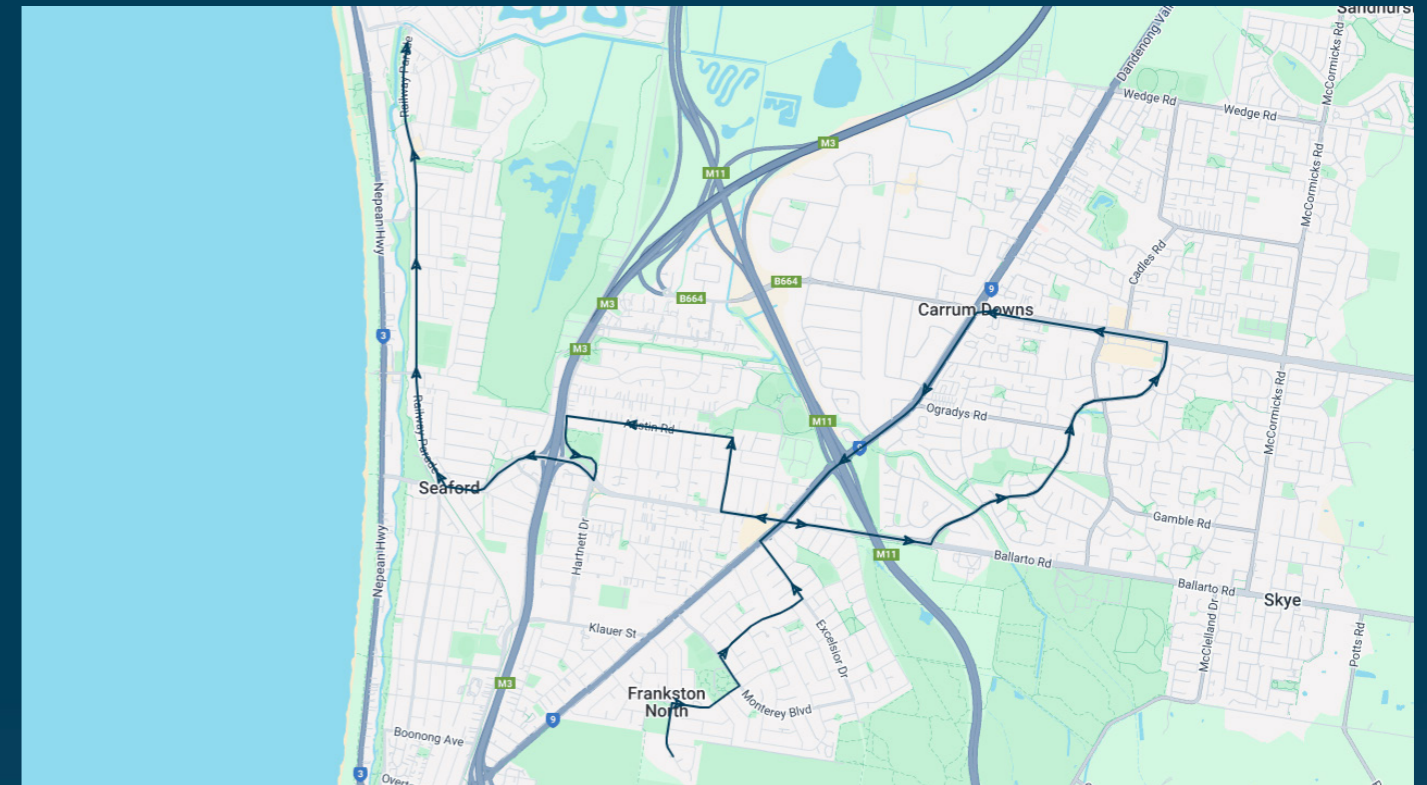

Times listed are estimated times only, it is advised to arrive at your stop earlier than the listed time to avoid missing your bus.

You can also download the Ventura Tracker app to view real time bus locations of all services

Monterey Secondary College

Route: 2256 | Afternoon

TURN DIRECTIONS

Via Silvertop St, Right Forest Dr, Left Monterey Blvd, Right Moreton St, Left Excelsior Dr, Right Frankston-Dandenong Rd, Right Ballarto Rd, Left Lyrebird Dr, Left Hall Rd, Left Frankston-Dandenong Rd, Right Seaford Rd, Right Henry Cres, Left Austin Rd, Left Brunel Rd, Right Seaford Rd, Right Railway Pde to Burrawong Ave

To view our list of live tracked services, visit www.venturabus.com.au

Timetable Printed : 30 September 2024