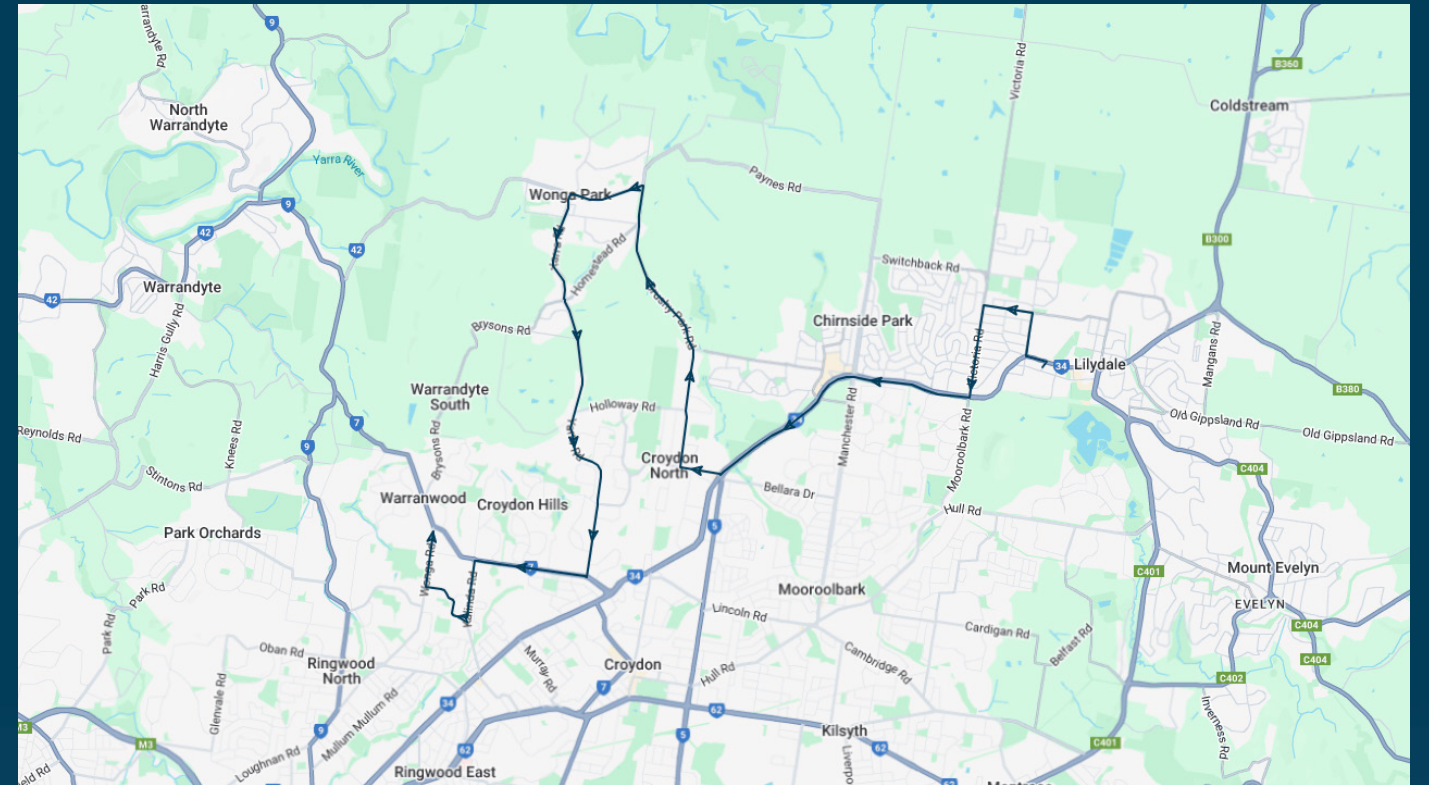

**Times listed are estimated times only, it is advised to arrive at your stop earlier than the listed time to avoid missing your bus.**

**You can also download the Ventura Tracker app to view real time bus locations of all services**

### TURN DIRECTIONS

Via Left Maroondah Hwy, Right Cave Hill Rd, Left Beresford Rd, Left Victoria Rd, Right Maroondah Hwy, Right Exeter Rd, Right Lyons Rd, Cont Brushy Park Rd, Cont Homestead Rd, Left Jumping Creek Rd, Left Yarra Rd, then runs express to between Croydon Hills Dr and Plymouth Rd, Right Plymouth Rd, Left Kalinda Rd, Right Mundara Dr, Right Wonga Rd to Melbourne Rudolph Steiner