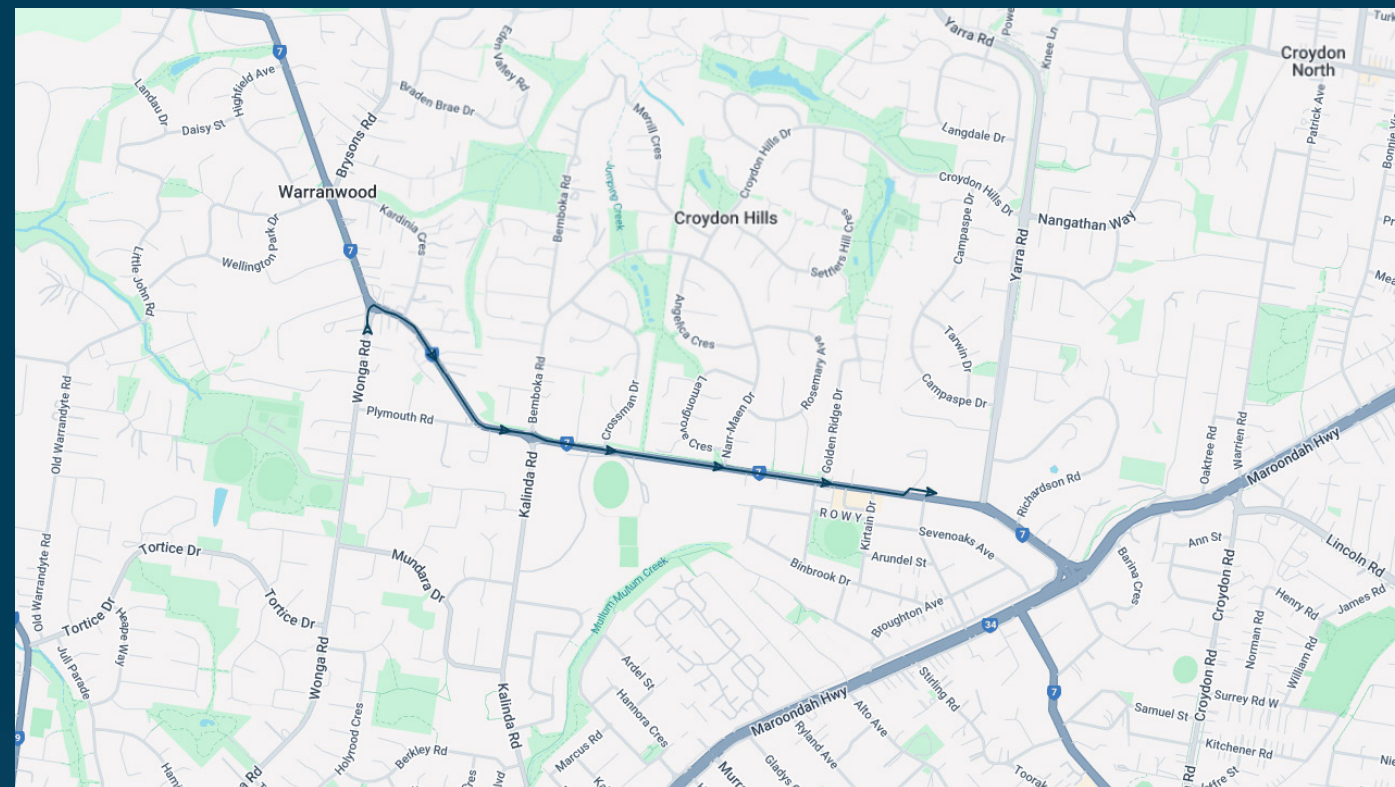

# Melbourne Rudolph Steiner

Route: 2586 | Afternoon

Stop ID	Stop Name	Time
8502	Warranwood Rd/Wonga Rd	15:35
8503	Clearwood Cl/Warranwood Rd	15:35
8628	Narr-maen Dr/Plymouth Rd	15:38
8629	McAdam Sq/Plymouth Rd	15:39
44495	Luther College	15:40

# Melbourne Rudolph Steiner

Route: 2586 | Afternoon

### TURN DIRECTIONS

Via Wonga Rd, Right Warranwood Rd, Cont Plymouth Rd, Left into Luther College

To view our list of live tracked services, visit [www.venturabus.com.au](http://www.venturabus.com.au)  
Timetable Printed : 30 September 2024

### TURN DIRECTIONS

Via Left Maroondah Hwy, Right Cave Hill Rd, Left Beresford Rd, Left Victoria Rd, Right Maroondah Hwy, Right Exeter Rd, Right Lyons Rd, Cont Brushy Park Rd, Cont Homestead Rd, Left Jumping Creek Rd, Left Yarra Rd, then runs express to between Croydon Hills Dr and Plymouth Rd, Right Plymouth Rd, Left Kalinda Rd, Right Mundara Dr, Right Wonga Rd to Melbourne Rudolph Steiner