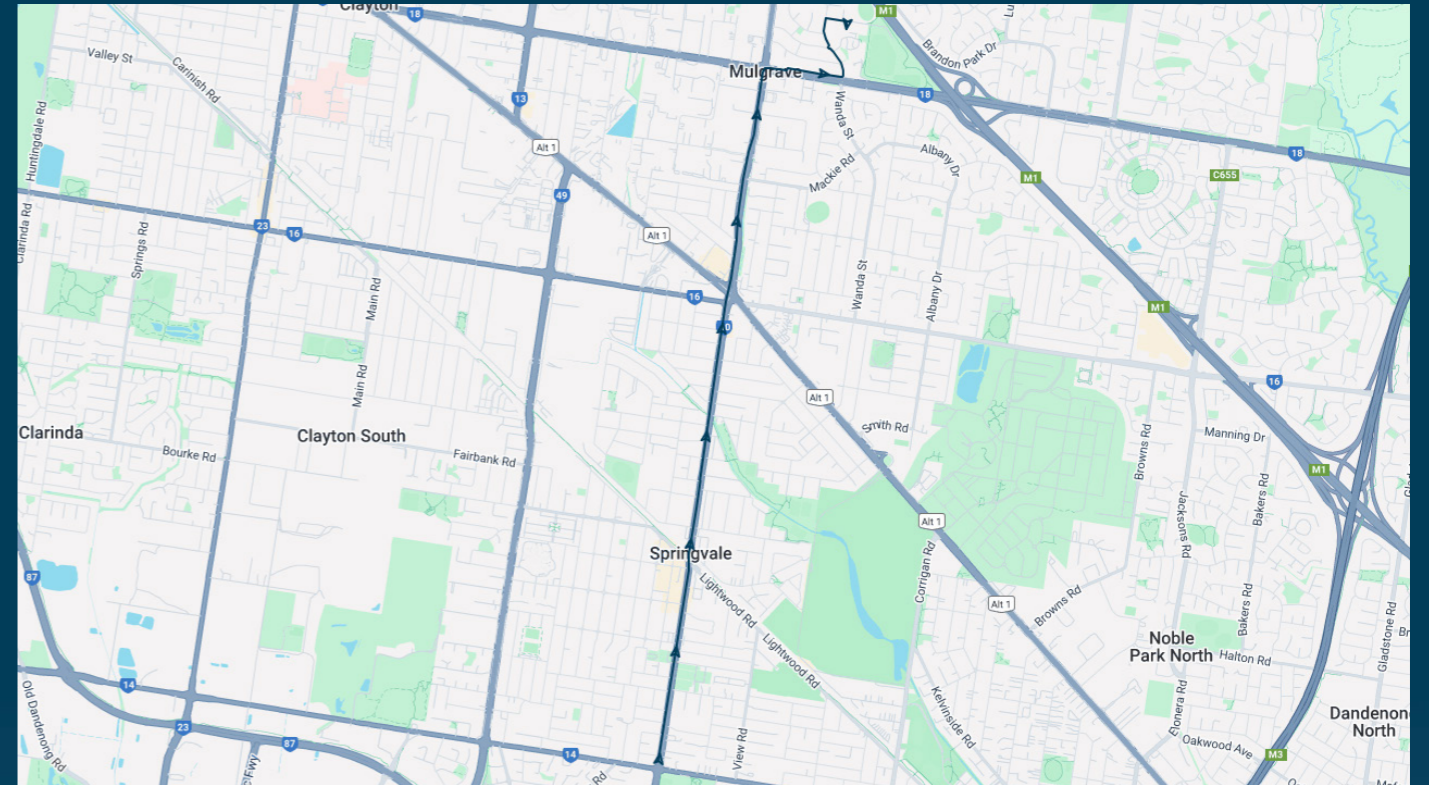

Times listed are estimated times only, it is advised to arrive at your stop earlier than the listed time to avoid missing your bus.

You can also download the Ventura Tracker app to view real time bus locations of all services

To view our list of live tracked services, visit www.venturabus.com.au
 Timetable Printed : 30 September 2024

Mazenod College

Route: 2240 | Morning

Stop ID	Stop Name	Time	Stop ID	Stop Name	Time
419	Clapham Ave/Springvale Rd	07:45			
421	Armstrong St/Springvale Rd	07:46			
422	Boonah St/Springvale Rd	07:47			
1635	St James Ave/Springvale Rd	07:48			
1634	Springvale Station/Springvale Rd	07:58			
1632	Watt St/Springvale Rd	07:59			
1631	Stephenson St/Springvale Rd	07:59			
1630	Hope St/Springvale Rd	08:00			
39619	Centre Rd/Springvale Rd	08:00			
12495	Wilma Ave/Springvale Rd	08:00			
12496	Seaview Cres/Springvale Rd	08:00			
12497	Miles St/Springvale Rd	08:00			
44578	Mazenod College	08:05			

Mazenod College

Route: 2240 | Morning

TURN DIRECTIONS

Drops off inside the school ### Via Springvale Rd, Right Wellington Rd, Left 1st service road entry, Left Monash Dr, Right Kerot Ave, Right into Mazenod College