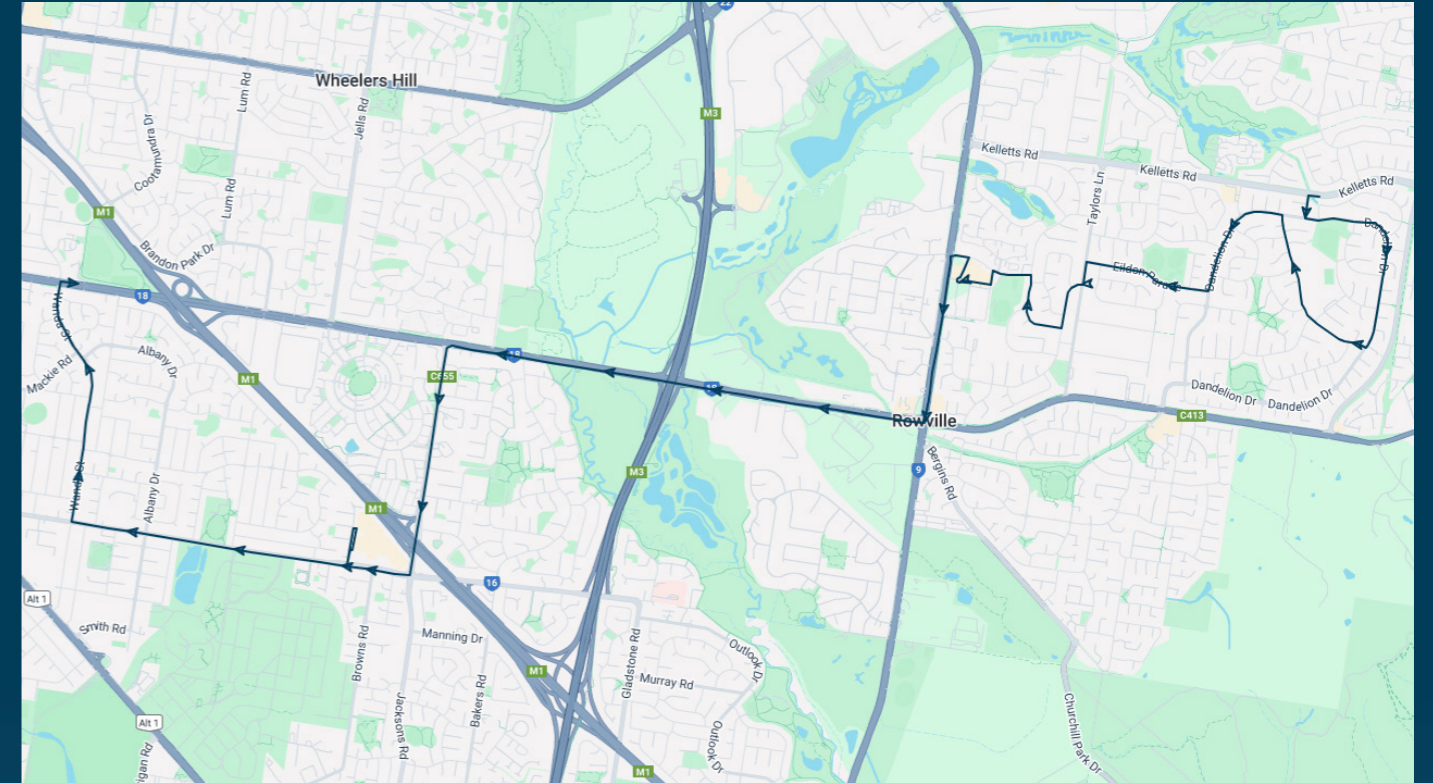

Times listed are estimated times only, it is advised to arrive at your stop earlier than the listed time to avoid missing your bus.

You can also download the Ventura Tracker app to view real time bus locations of all services

Mazenod College

Route: 2245 | Morning

TURN DIRECTIONS

Drops off on Wellington Rd ### Via Kellets Rd, Left Blaxland Dr, Left Dandelion Dr, Right Wentworth Ave, Left Dandelion Dr, Right Eildon Pde, Left Taylors Ln, Right Turrumurra Dr, Right Bridgewater Way, Left Fulham Rd, Left 1st entrance, Right 1st road to Stud Park SC Bus Terminal, Right at roundabout, Left Fulham Rd, Left Stud Rd, Right Wellington Rd, Left Jacksons Rd, Right Police Rd, Right Hansworth Rd, Right into Waverley Gardens SC Bus Terminal, Right Hansworth Rd, Right Police Rd, Right Wanda St, Right Wellington Rd to Wanda St

To view our list of live tracked services, visit www.venturabus.com.au

Timetable Printed : 30 September 2024