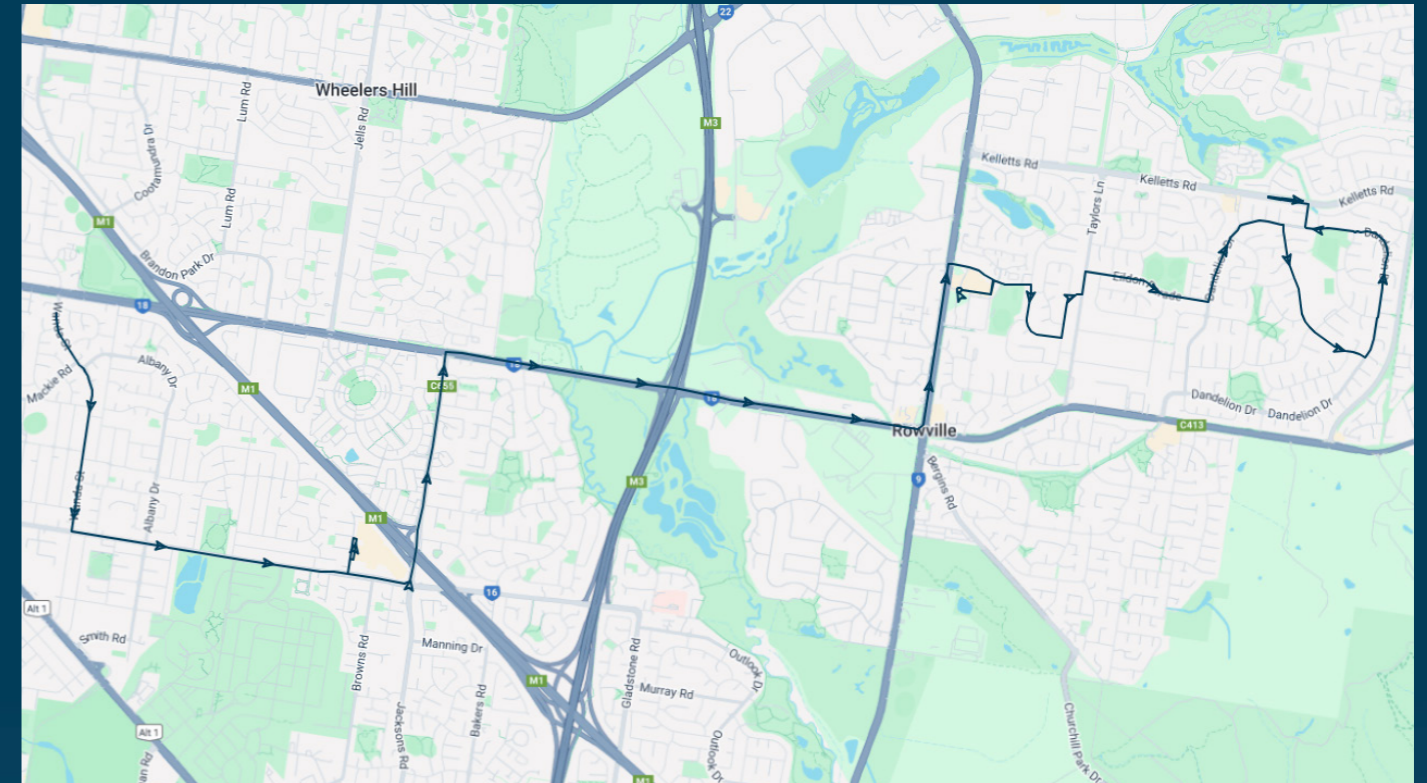

Times listed are estimated times only, it is advised to arrive at your stop earlier than the listed time to avoid missing your bus.

You can also download the Ventura Tracker app to view real time bus locations of all services

Mazenod College

Route: 2246 | Afternoon