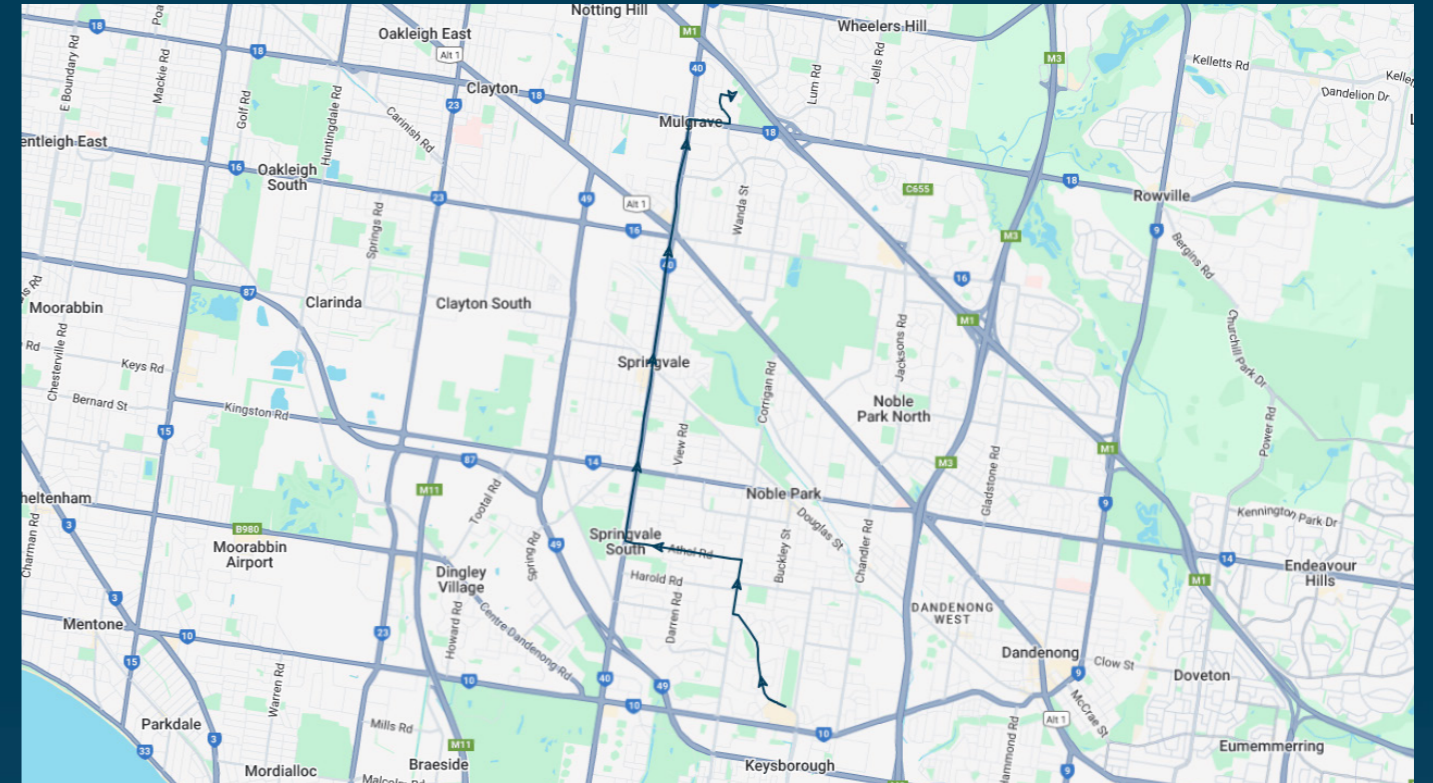

Mazenod College

Route: 2205 | Morning

Stop ID	Stop Name	Time	Stop ID	Stop Name	Time
3301	Parkmore SC/Kingsclere Ave	07:45			
3302	Grayling Cres/Kingsclere Ave	07:45			
3303	Balgowlah Ave/Kingsclere Ave	07:46			
3476	Turramurra Dr/Kingsclere Ave	07:46			
1652	Wahroonga Ave/Kingsclere Ave	07:47			
3306	Parramatta Cres/Kingsclere Ave	07:49			
1650	Walnut Cres/Corrigan Rd	07:49			
1649	Simon Ave/Corrigan Rd	07:50			
1648	Corrigan Rd/Athol Rd	07:51			
1647	Jeffery Ave/Athol Rd	07:52			
1646	Noble St/Athol Rd	07:53			
1645	Mackay St/Athol Rd	07:54			
1644	Parker St/Athol Rd	07:54			
1643	Athol Road Primary School/Athol Rd	07:56			
1642	Kilberry Ave/Springvale Rd	07:57			
418	Ealing Cres/Springvale Rd	07:58			
419	Clapham Ave/Springvale Rd	07:59			
421	Armstrong St/Springvale Rd	08:00			
422	Boonah St/Springvale Rd	08:01			
1635	St James Ave/Springvale Rd	08:02			
1634	Springvale Station/Springvale Rd	08:03			
1632	Watt St/Springvale Rd	08:04			
1631	Stephenson St/Springvale Rd	08:04			
1630	Hope St/Springvale Rd	08:05			
39619	Centre Rd/Springvale Rd	08:05			
12495	Wilma Ave/Springvale Rd	08:05			
12496	Seaview Cres/Springvale Rd	08:05			
12497	Miles St/Springvale Rd	08:05			
44578	Mazenod College	08:12			

Times listed are estimated times only, it is advised to arrive at your stop earlier than the listed time to avoid missing your bus.

You can also download the Ventura Tracker app to view real time bus locations of all services

Mazenod College

Route: 2205 | Morning