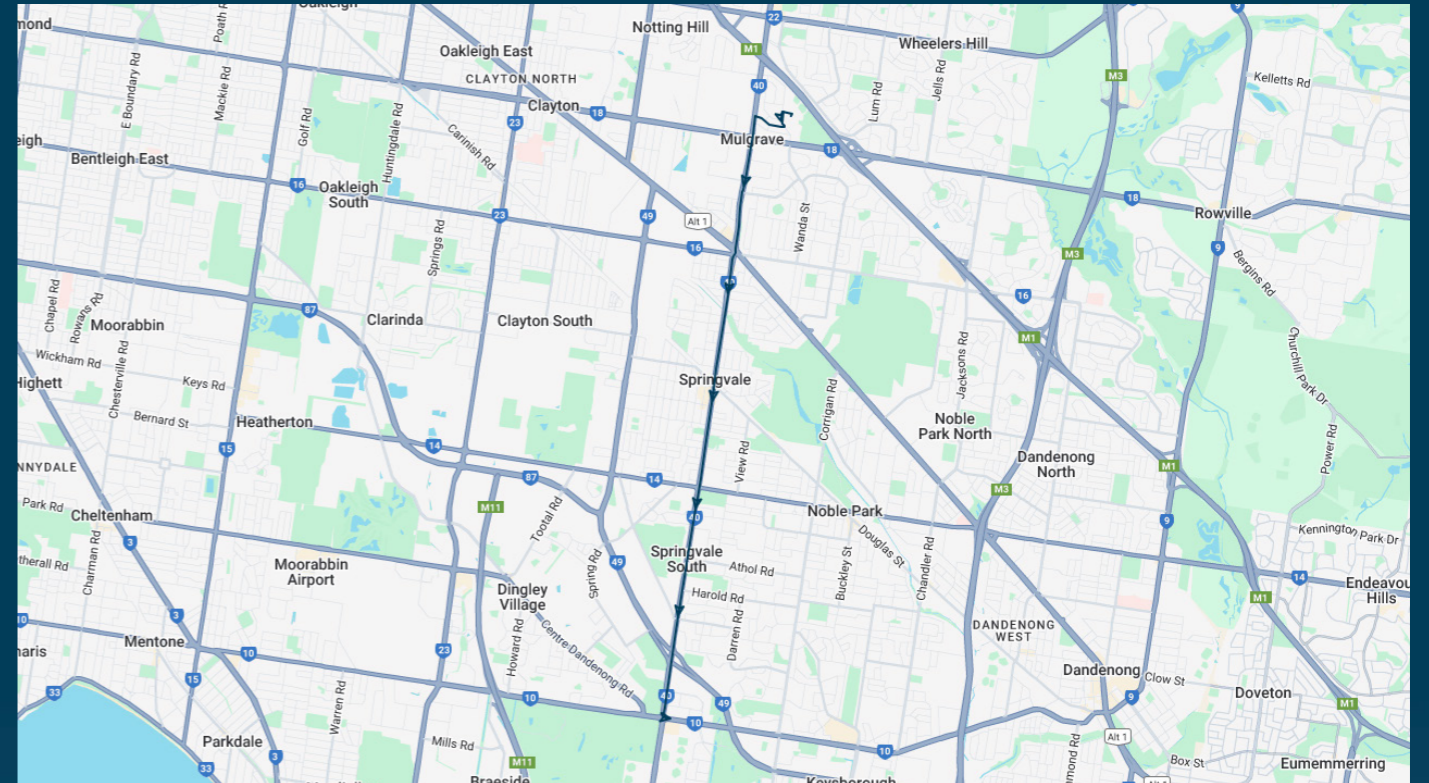

Mazenod College

Route: 2242 | Afternoon

Stop ID	Stop Name	Time	Stop ID	Stop Name	Time
44578	Mazenod College	15:20			
13679	Clunies Ross Cres/Springvale Rd	15:21			
13680	Wellington Rd/Springvale Rd	15:21			
13681	Mackie Rd/Springvale Rd	15:21			
22330	Seaview Cres/Springvale Rd	15:21			
13683	Princes Hwy/Springvale Rd	15:21			
2003	Fairview St/Springvale Rd	15:26			
2004	Kemp St/Springvale Rd	15:26			
2005	Pullen Ct/Springvale Rd	15:27			
2006	Warner Reserve/Springvale Rd	15:27			
2007	Rosalie St/Springvale Rd	15:28			
2009	Springvale Station/Springvale Rd	15:29			
42750	Ash Gr/Springvale Rd	15:30			
2012	Springvale Library/Springvale Rd	15:31			
2013	Killester College/Springvale Rd	15:31			
2015	Heatherton Rd/Springvale Rd	15:32			
2016	Glenwood Dr/Springvale Rd	15:33			
2017	Kilberry Ave/Springvale Rd	15:34			
2897	Mackay St/Springvale Rd	15:34			
2896	Harold Rd/Springvale Rd	15:34			
2895	Andelon Way/Springvale Rd	15:34			
2894	Coomoora Rd/Springvale Rd	15:34			
2893	Southpark Ct/Springvale Rd	15:34			
2892	Keysborough Ave/Springvale Rd	15:34			
3637	Springvale Rd/Cheltenham Rd	15:40			

Times listed are estimated times only, it is advised to arrive at your stop earlier than the listed time to avoid missing your bus.

You can also download the Ventura Tracker app to view real time bus locations of all services

Mazenod College

Route: 2242 | Afternoon

TURN DIRECTIONS

Picks up in school bus loop ### Via Left Kernot Ave, Left Monash Dr, Right Clunies Ross Cres, Left Springvale Rd, Left Cheltenham Rd to Springvale Rd

To view our list of live tracked services, visit www.venturabus.com.au
Timetable Printed : 30 September 2024