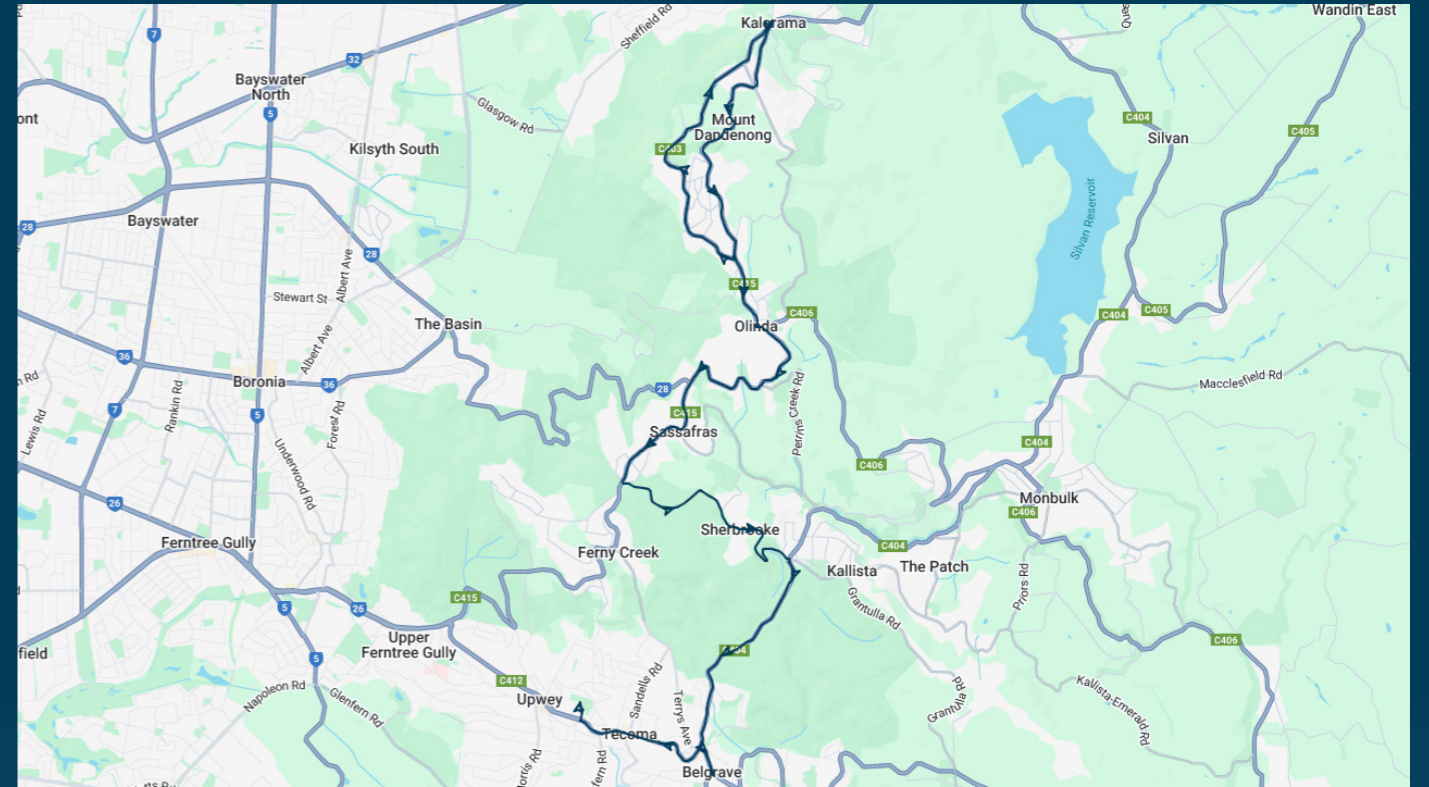

Mater Christi College

Route: 5023 (SBSC) | Morning

Stop ID	Stop Name	Time	Stop ID	Stop Name	Time
8912	Kellys - Ridge Rd/Mt Dandenong Tourist Rd	07:40			
8958	Viola Ave/Ridge Rd	07:41			
8963	Observatory Rd/Ridge Rd	07:43			
8966	Falls Rd/Ridge Rd	07:45			
	Kalorama Five Ways/Ridge Rd	07:47			
9812	Falls Rd/Mt Dandenong Tourist Rd	07:49			
9806	St Clare's Church/Mt Dandenong Tourist Rd	07:51			
9803	Dickens Rd/Mt Dandenong Tourist Rd	07:53			
9802	Dandenong Hotel/Mt Dandenong Tourist Rd	07:55			
9801	Parsons Ln/Monash Ave	07:56			
12569	Colehurst Cres/Mt Dandenong Tourist Rd	07:58			
12100	The Crescent/Mt Dandenong Tourist Rd	08:02			
	Mt Dandenong Tourist Rd/Sherbrooke Rd	08:04			
12549	Nobles Ln/Sherbrooke Rd	08:08			
44469	Mater Christi Col/Belgrave-Gembrook Rd	08:15			
UPWBT	Upwey High School	08:19			

Mater Christi College

Route: 5023 (SBSC) | Morning

TURN DIRECTIONS

Drops off on Belgrave-Gembrook Rd for Mater Christi College ### Via Right Mt Dandenong Tourist Rd, Right Ridge Rd, Right Mt Dandenong Tourist Rd, Left Parsons Ln, Right Monash Ave, Left Mt Dandenong Tourist Rd, Left Sherbrooke Rd, Right Monbulk Rd, Left Belgrave-Gembrook Rd, u-turn at Roundabout, Left Burwood Hwy, Right Chosen Ave to Upwey High School

You can also download the Ventura Tracker app to view real time bus locations of all services

Mater Christi College

Route: 5024 (SBSC) | Afternoon

Stop ID	Stop Name	Time	Stop ID	Stop Name	Time
UPWBT	Upwey High School	15:20			
44469	Mater Christi Col/Belgrave-Gembrook Rd	15:30			
12578	Nobles Lane/Sherbrooke Rd	15:38			
12577	Clarkmont Rd/Sherbrooke Rd	15:41			
12572	The Crescent/Mt Dandenong Tourist Rd	15:42			
12097	Colehurst Crs/Mt Dandenong Tourist Rd	15:45			
	Olinda CFA/Mt Dandenong Tourist Rd	15:47			
8912	Kellys - Ridge Rd/Mt Dandenong Tourist Rd	15:49			
8958	Viola Ave/Ridge Rd	15:50			
8963	Observatory Rd/Ridge Rd	15:53			
8966	Falls Rd/Ridge Rd	15:55			
	Kalorama Five Ways/Ridge Rd	15:56			
9812	Falls Rd/Mt. Dandenong Tourist Rd	15:58			