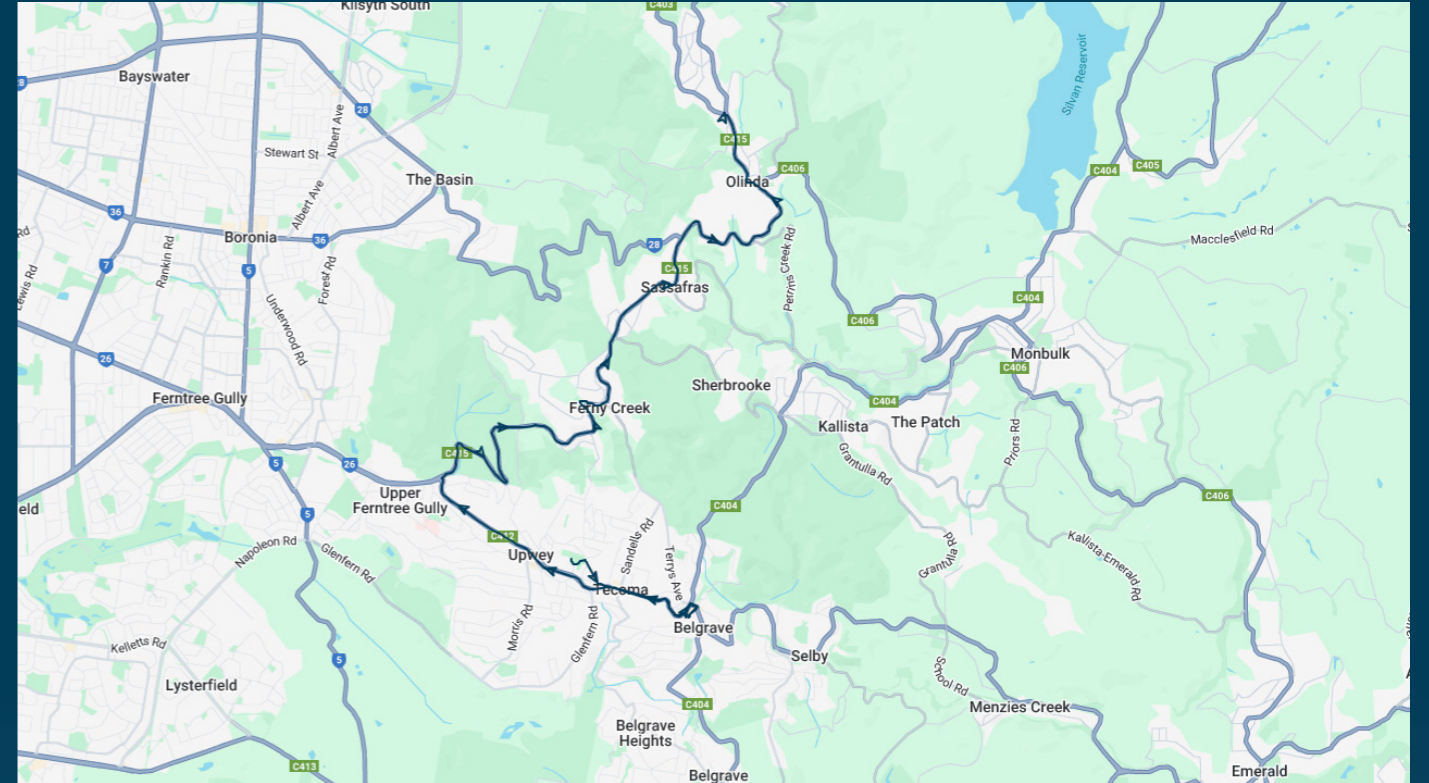

To view our list of live tracked services, visit www.venturabus.com.au

Timetable Printed : 30 September 2024

Times listed are estimated times only, it is advised to arrive at your stop earlier than the listed time to avoid missing your bus.

You can also download the Ventura Tracker app to view real time bus locations of all services

Mater Christi College

Route: 5028 (SBSC) | Afternoon

Stop ID	Stop Name	Time	Stop ID	Stop Name	Time
UPWBT	Upwey High School	15:20			
19582	Belgrave Station	15:23			
13821	Olivette Ave/Mt Dandenong Tourist Rd	15:33			
13820	Churchill Dr/Mt. Dandenong Tourist Rd	15:34			
13819	Kallamondah Rd/Mt Dandenong Tourist Rd	15:36			
12554	Mt. Dandenong Tourist Rd/Old Main Rd	15:37			
13816	Seaview Ave/Mt Dandenong Tourist Rd	15:38			
12574	Heatherset Rd/Mt Dandenong Tourist Rd	15:41			
12571	Prince St/Mt Dandenong Tourist Rd	15:43			
12097	Colehurst Cres/Mt Dandenong Tourist Rd	15:44			
22496	485 Mt Dandenong Tourist Rd	15:46			
8912	Kellys - Ridge Rd/Mt Dandenong Tourist Rd	15:50			

Mater Christi College

Route: 5028 (SBSC) | Afternoon

TURN DIRECTIONS

Picks up at Belgrave Station for Mater Christi College ### Via Right Alexander Ave, Cont Rutherford Rd, Left Burwood Hwy, Right Belgrave-Gembrook Rd, Right Belgrave Station Bus Interchange, Left Belgrave-Gembrook Rd, Left Burwood Hwy, Right Mt Dandenong Tourist Rd, Left Old Main Rd, Left Mt Dandenong Tourist Rd, Left Ridge Rd, Right into Kellys Car Park