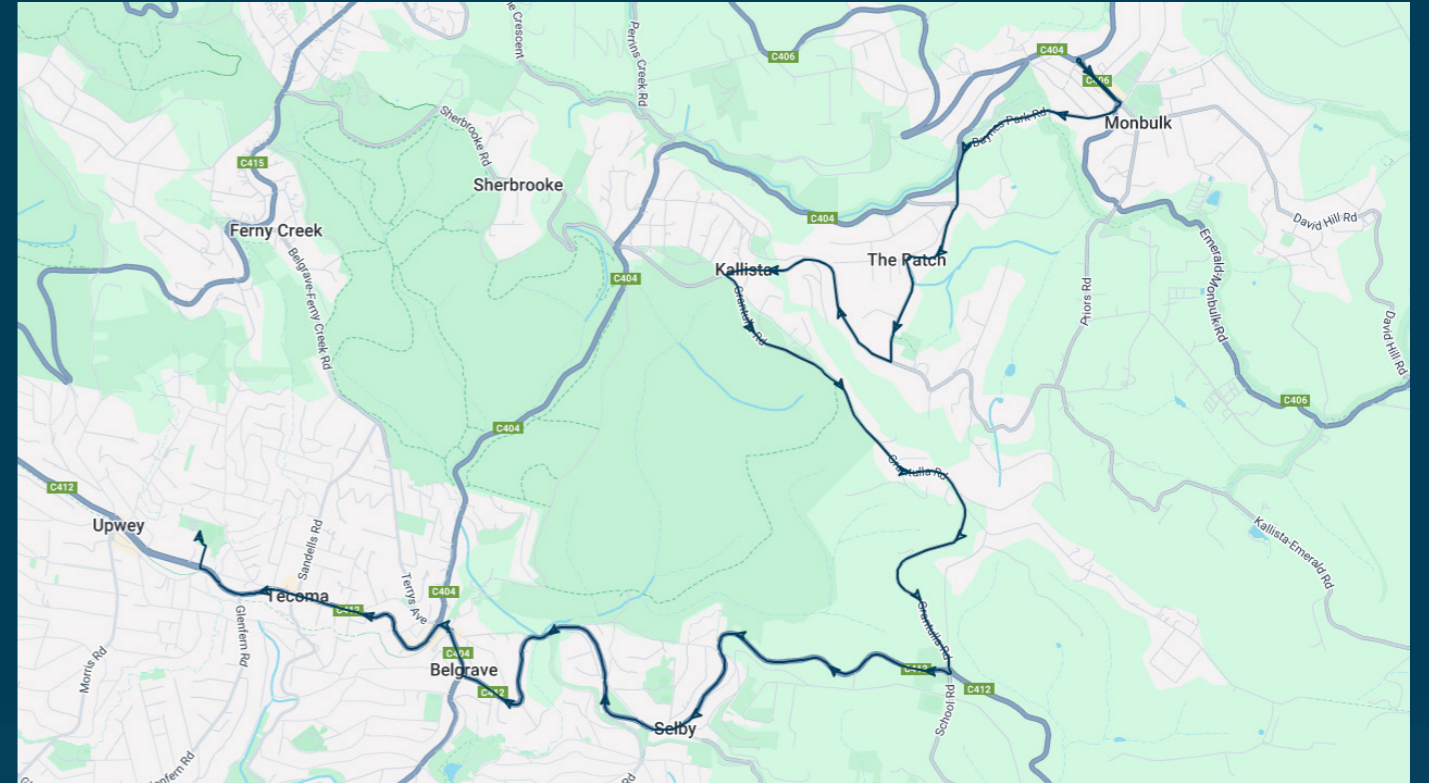

Mater Christi College

Route: 5031 (SBSC) | Morning

Stop ID	Stop Name	Time	Stop ID	Stop Name	Time
14669	Emerald-Monbulk Rd/Main Rd	08:00			
14570	Monbulk Aquatic Centre/Baynes Park Rd	08:02			
14572	Camms Rd/The Patch Rd	08:04			
14575	Kallista-Emerald Rd/The Patch Rd	08:06			
14576	Grantulla Rd/Kallista-Emerald Rd	08:08			
	Ridge Rd/Grantulla Rd	08:12			
	Hermons Saddle Reserve/Grantulla Rd	08:15			
13968	Charles St/Belgrave-Gembrook Rd	08:18			
13969	Greenwell Rd/Belgrave-Gembrook Rd	08:20			
MACHB	Mater Christi Col/Belgrave-Gembrook Rd	08:25			
UPWBT	Upwey High School	08:30			

Mater Christi College

Route: 5031 (SBSC) | Morning

TURN DIRECTIONS

Drops off on Belgrave-Gembrook Rd for Mater Christi College ### Via Main Rd, u-turn at roundabout, Right Emerald-Monbulk Rd, Right Baynes Park Rd, Cont Masches Hill Rd, Cont The Patch Rd, Right Kallista-Emerald Rd, Left Grantulla Rd, Right - Belgrave-Gembrook Rd, Right Belgrave-Gembrook Rd, Left Burwood Hwy, Right Chosen Ave to Upwey High School

To view our list of live tracked services, visit www.venturabus.com.au

Timetable Printed : 30 September 2024

Times listed are estimated times only, it is advised to arrive at your stop earlier than the listed time to avoid missing your bus.

You can also download the Ventura Tracker app to view real time bus locations of all services