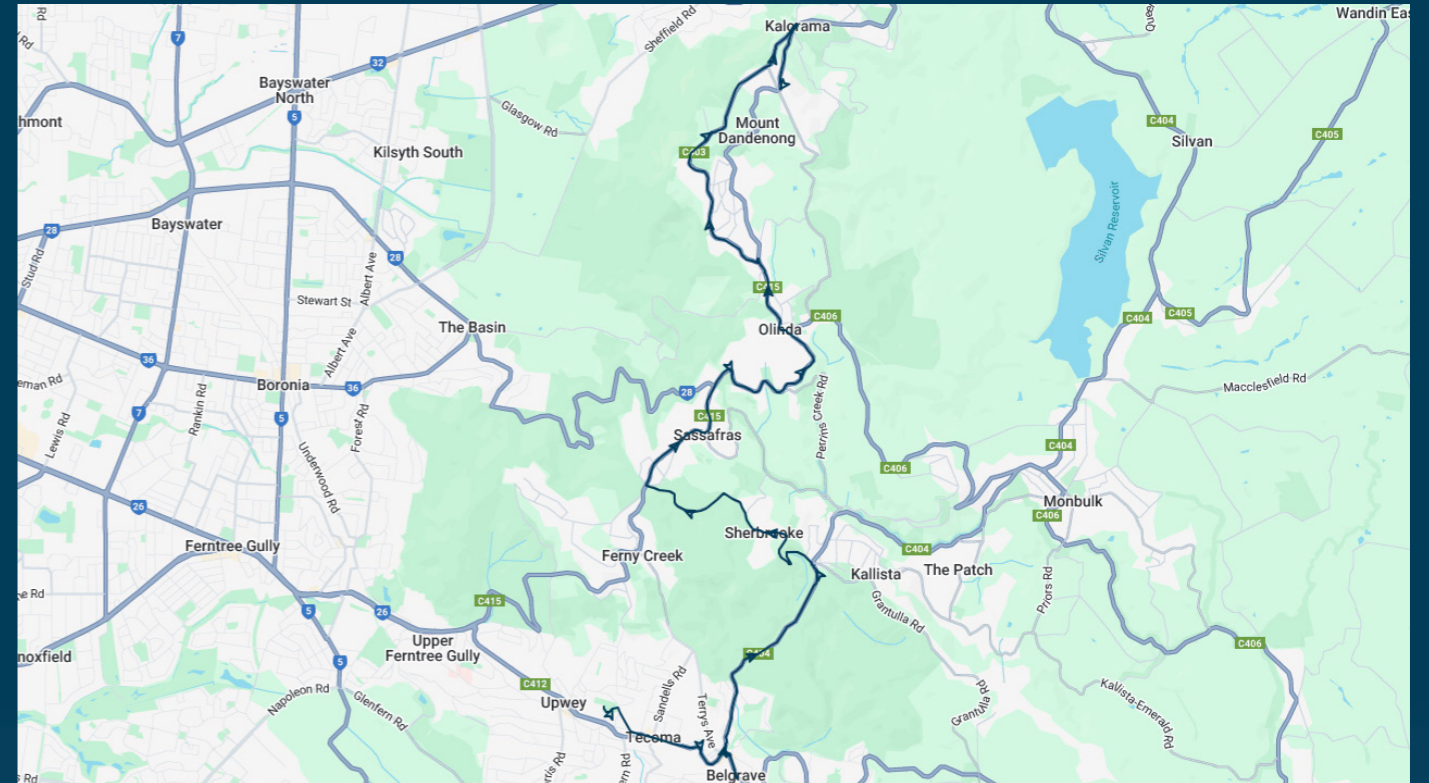

Mater Christi College

Route: 5024 (SBSC) | Afternoon

Stop ID	Stop Name	Time	Stop ID	Stop Name	Time
UPWBT	Upwey High School	15:20			
44469	Mater Christi Col/Belgrave-Gembrook Rd	15:30			
12578	Nobles Lane/Sherbrooke Rd	15:38			
12577	Clarkmont Rd/Sherbrooke Rd	15:41			
12572	The Crescent/Mt Dandenong Tourist Rd	15:42			
12097	Colehurst Crs/Mt Dandenong Tourist Rd	15:45			
	Olinda CFA/Mt Dandenong Tourist Rd	15:47			
8912	Kellys - Ridge Rd/Mt Dandenong Tourist Rd	15:49			
8958	Viola Ave/Ridge Rd	15:50			
8963	Observatory Rd/Ridge Rd	15:53			
8966	Falls Rd/Ridge Rd	15:55			
	Kalorama Five Ways/Ridge Rd	15:56			
9812	Falls Rd/Mt. Dandenong Tourist Rd	15:58			

Mater Christi College

Route: 5024 (SBSC) | Afternoon

TURN DIRECTIONS

Picks up on Belgrave-Gembrook Rd for Mater Chrisit College ### Via Right Alexander Ave, Cont Rutherford Rd, Left Burwood Hwy, Right Belgrave-Gembrook Rd, u-turn at Roundabout, Right Monbulk Rd, Left Sherbrooke Rd, Right Mt Dandenong, Tourist Rd, Left Ridge Rd, Right Kellys Car Park, Right, Mt Dandenong Tourist Rd, Right Ridge Rd, Right Mt Dandenong Tourist Rd to Falls Rd

To view our list of live tracked services, visit www.venturabus.com.au

Timetable Printed : 30 September 2024

Times listed are estimated times only, it is advised to arrive at your stop earlier than the listed time to avoid missing your bus.

You can also download the Ventura Tracker app to view real time bus locations of all services