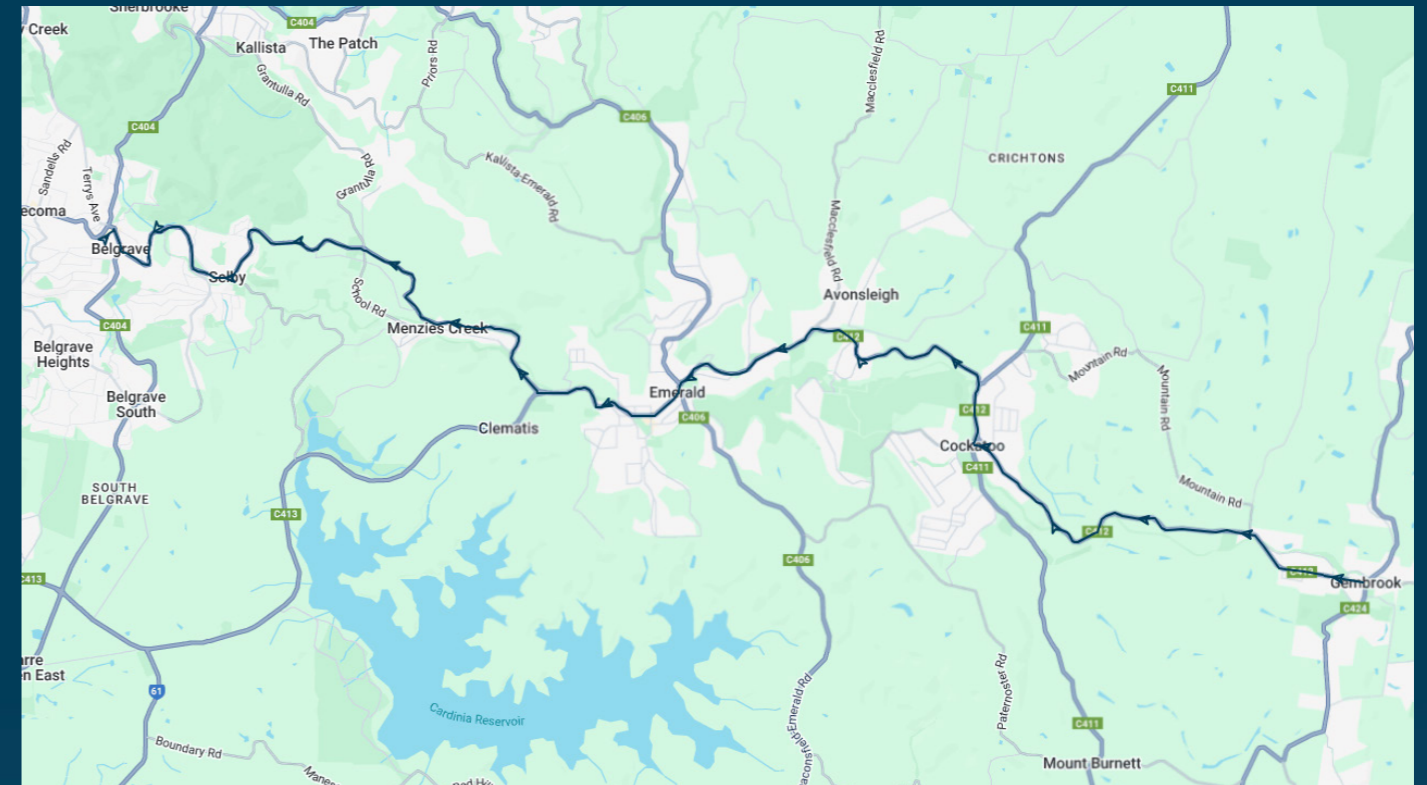

Times listed are estimated times only, it is advised to arrive at your stop earlier than the listed time to avoid missing your bus.

You can also download the Ventura Tracker app to view real time bus locations of all services

Mater Christi College

Route: 5107 | Morning

TURN DIRECTIONS

Drops off at Belgrave Station for Mater Christi College ### Via Main St, Cont Belgrave-Gembrook Rd, Left McBride St, Right Healesville-Koo Wee Rup Rd, Cont Belgrave-Gembrook Rd, Left into Mater Christi College - Belgrave Station

To view our list of live tracked services, visit www.venturabus.com.au
Timetable Printed : 30 September 2024