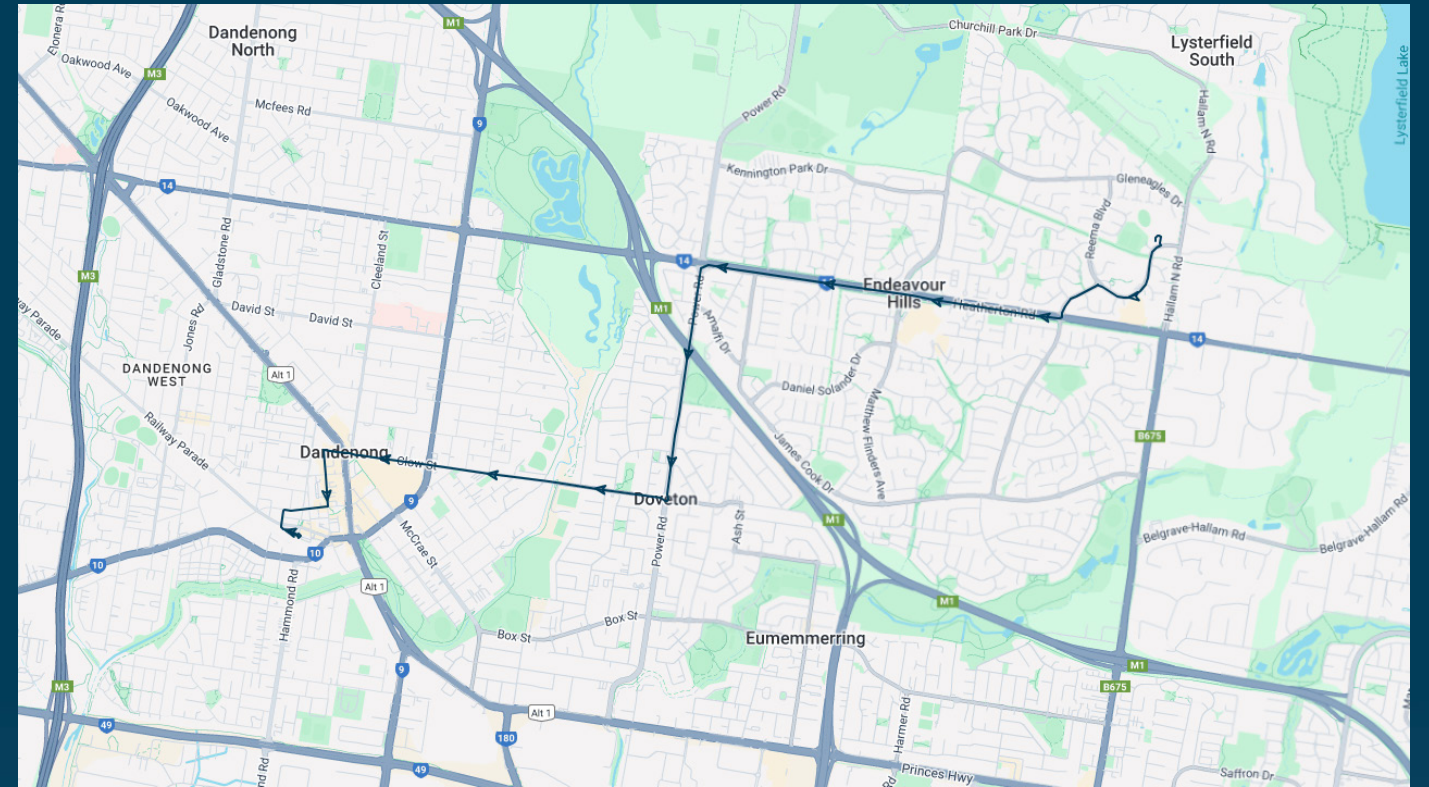

Maranatha Christian School

Route: 2219 | Afternoon

Stop ID	Stop Name	Time	Stop ID	Stop Name	Time
45912	Maranatha Christian School	15:30			
27797	Casey Seventh-day Adventist Church	15:30			
27798	Brando Ct/Reema Bvd	15:30			
2956	Chantell Ave/Hanna Dr	15:31			
51292	John Fawkner Dr/Heatherton Rd	15:32			
3029	Gray Cl/Heatherton Rd	15:35			
3030	Bittern Dr/Heatherton Rd	15:36			
3119	Aldridge St/Power Rd	15:37			
3118	Amalfi Dr/Power Rd	15:37			
3117	Power Reserve/Power Rd	15:38			
3116	Plum St/Power Rd	15:39			
3115	Linden Place SC/Power Rd	15:39			
3114	Doveton Baptist Church/Kidds Rd	15:40			
3113	Betula St/Kidds Rd	15:41			
3112	Robert Booth Reserve/Clow St	15:42			
3111	Ross St/Clow St	15:43			
3110	Clement St/Clow St	15:43			
3109	Cleland St/Clow St	15:44			
4251	Dandenong Station	15:47			

Maranatha Christian School

Route: 2219 | Afternoon

TURN DIRECTIONS

Via Right Reema Blvd, Left Hanna Dr, Right Heatherton Rd, Left Power Rd, Right Kidds Rd, Cont Clow St, Left Thomas St, Right Walker St, Cont George St into Dandenong Station

To view our list of live tracked services, visit www.venturabus.com.au
 Timetable Printed : 30 September 2024

Times listed are estimated times only, it is advised to arrive at your stop earlier than the listed time to avoid missing your bus.
You can also download the Ventura Tracker app to view real time bus locations of all services