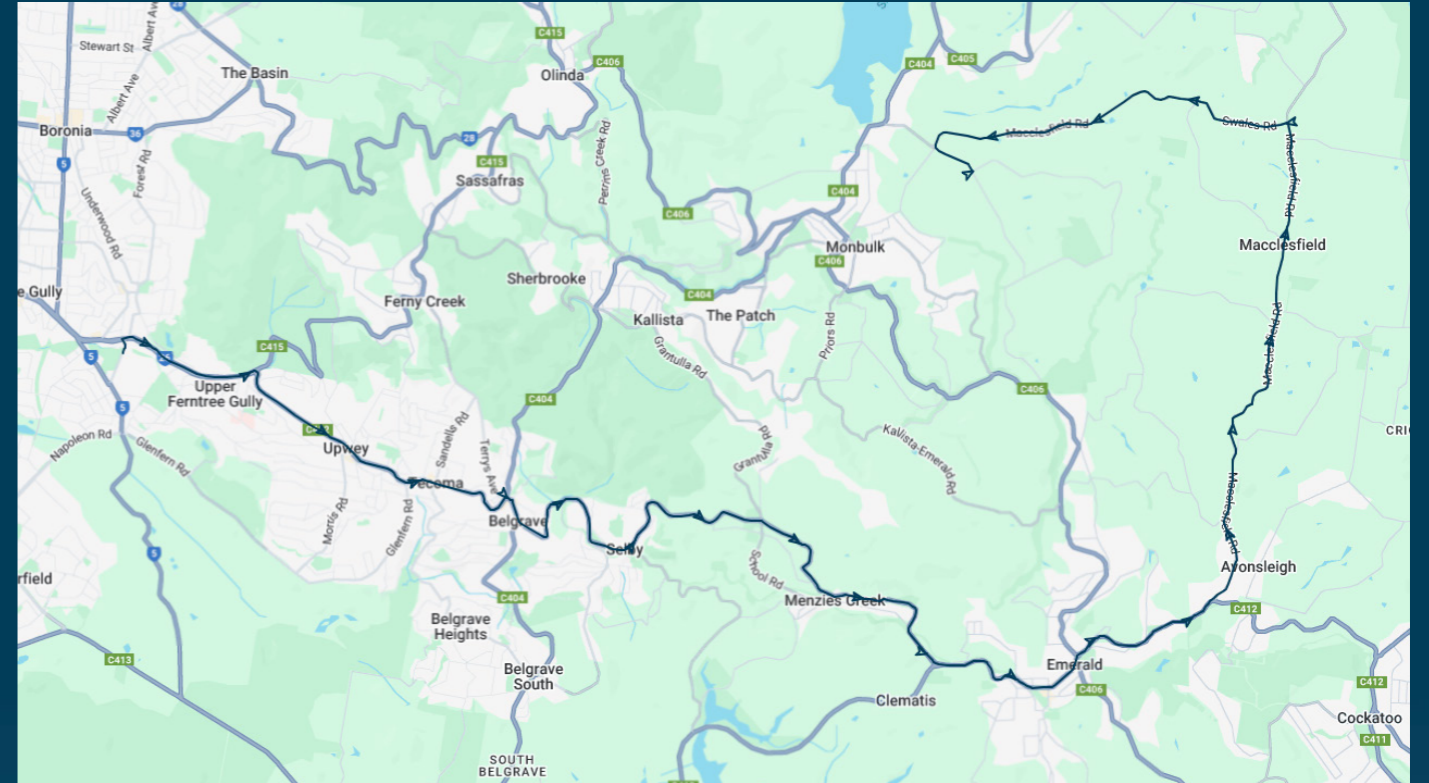

Macclesfield Primary School

Route: 5109 (SBSC) | Morning

TURN DIRECTIONS

Via Swales Rd, Right Macclesfield Rd, Cont Swales Rd, Right Macclesfield Rd, Right Belgrave-Gembrook Rd, Left Burwood Hwy, Left Brennock Park Dr to St Joseph's College

You can also download the Ventura Tracker app to view real time bus locations of all services

Macclesfield Primary School

Route: 5109 (SBSC) | Afternoon

Stop ID	Stop Name	Time	Stop ID	Stop Name	Time
12887	St Joseph's College/Brenock Park Dr	15:25			
14639	Upwey Railway Station/Burwood Hwy	15:31			
14407	Sophia Gr/Monbulk Rd	15:33			
44469	Mater Christi Col/Belgrave-Gembrook Rd	15:37			
13851	Charles St/Belgrave-Gembrook Rd	15:42			
13842	Pinnocks Rd/Belgrave-Gembrook Rd	15:52			
13837	Lawsons Rd/Belgrave-Gembrook Rd	15:56			
	Macclesfield Primary School	16:02			
	Kirkpatricks Rd/Macclesfield Rd	16:05			
	Stranges Rd/Macclesfield Rd	16:06			
	Elliot Rd/Swales Rd	16:07			
	Kirkpatricks Rd/Swales Rd	16:13			
44547	Coulson Rd/Old Emerald Rd	16:16			

Macclesfield Primary School

Route: 5109 (SBSC) | Afternoon

TURN DIRECTIONS

Via Brenock Park Dr, Right Burwood Hwy, Right Belgrave-Gembrook Rd, Left Macclesfield Rd, Left Swales Rd, Cont Macclesfield Rd, Left Old Emerald Rd, u-turn at Coulson Rd

To view our list of live tracked services, visit www.venturabus.com.au
 Timetable Printed : 30 September 2024

Times listed are estimated times only, it is advised to arrive at your stop earlier than the listed time to avoid missing your bus.
You can also download the Ventura Tracker app to view real time bus locations of all services