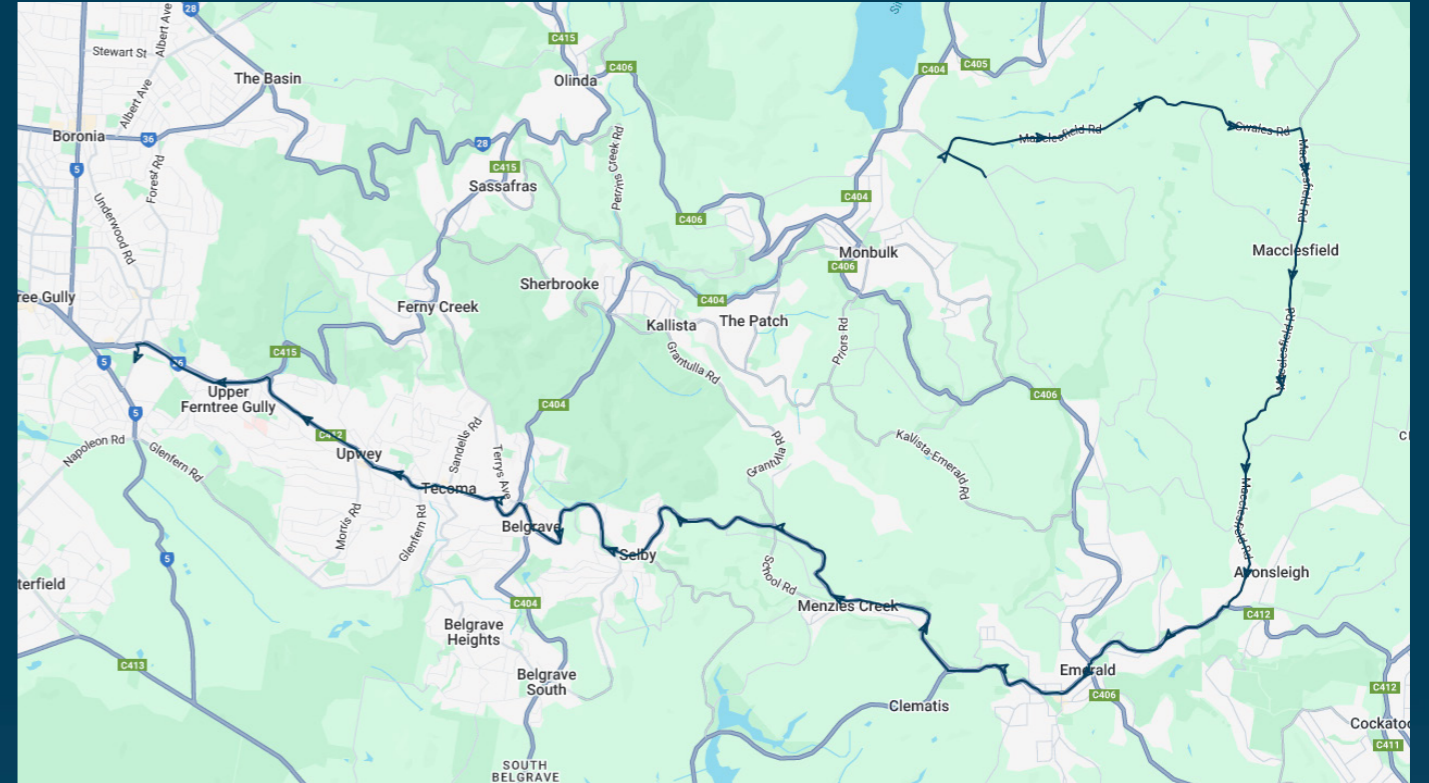

Macclesfield Primary School

Route: 5109 (SBSC) | Morning

Stop ID	Stop Name	Time	Stop ID	Stop Name	Time
44547	Coulson Rd/Old Emerald Rd	07:36			
	Kirkpatrick Rd/Swales Rd	07:43			
	Stranges Rd/Macclesfield Rd	07:48			
	Katrina Ln/Macclefield Rd	07:48			
	Macclesfield Primary School	07:50			
13954	Lawsons Rd/Belgrave-Gembrook Rd	07:56			
13958	Memorial Ave/Belgrave-Gembrook Rd	08:00			
13968	Charles St/Belgrave-Gembrook Rd	08:02			
MACHB	Mater Christi Col/Belgrave-Gembrook Rd	08:15			
11144	Sophie Gr/Burwood Hwy	08:19			
UPWDN	Upwey HS - Darling Ave/Burwood Hwy	08:21			
44512	St Josephs Regional College	08:27			

Macclesfield Primary School

Route: 5109 (SBSC) | Morning

TURN DIRECTIONS

Via Swales Rd, Right Macclesfield Rd, Cont Swales Rd, Right Macclesfield Rd, Right Belgrave-Gembrook Rd, Left Burwood Hwy, Left Brennock Park Dr to St Joseph's College

You can also download the Ventura Tracker app to view real time bus locations of all services

Macclesfield Primary School

Route: 5109 (SBSC) | Afternoon

Stop ID	Stop Name	Time	Stop ID	Stop Name	Time
12887	St Joseph's College/Brenock Park Dr	15:25			
14639	Upwey Railway Station/Burwood Hwy	15:31			
14407	Sophia Gr/Monbulk Rd	15:33			
44469	Mater Christi Col/Belgrave-Gembrook Rd	15:37			
13851	Charles St/Belgrave-Gembrook Rd	15:42			
13842	Pinnocks Rd/Belgrave-Gembrook Rd	15:52			
13837	Lawsons Rd/Belgrave-Gembrook Rd	15:56			
	Macclesfield Primary School	16:02			
	Kirkpatricks Rd/Macclesfield Rd	16:05			
	Stranges Rd/Macclesfield Rd	16:06			
	Elliot Rd/Swales Rd	16:07			
	Kirkpatricks Rd/Swales Rd	16:13			
44547	Coulson Rd/Old Emerald Rd	16:16			

Macclesfield Primary School

Route: 5109 (SBSC) | Afternoon

TURN DIRECTIONS

Via Brenock Park Dr, Right Burwood Hwy, Right Belgrave-Gembrook Rd, Left Macclesfield Rd, Left Swales Rd, Cont Macclesfield Rd, Left Old Emerald Rd, u-turn at Coulson Rd