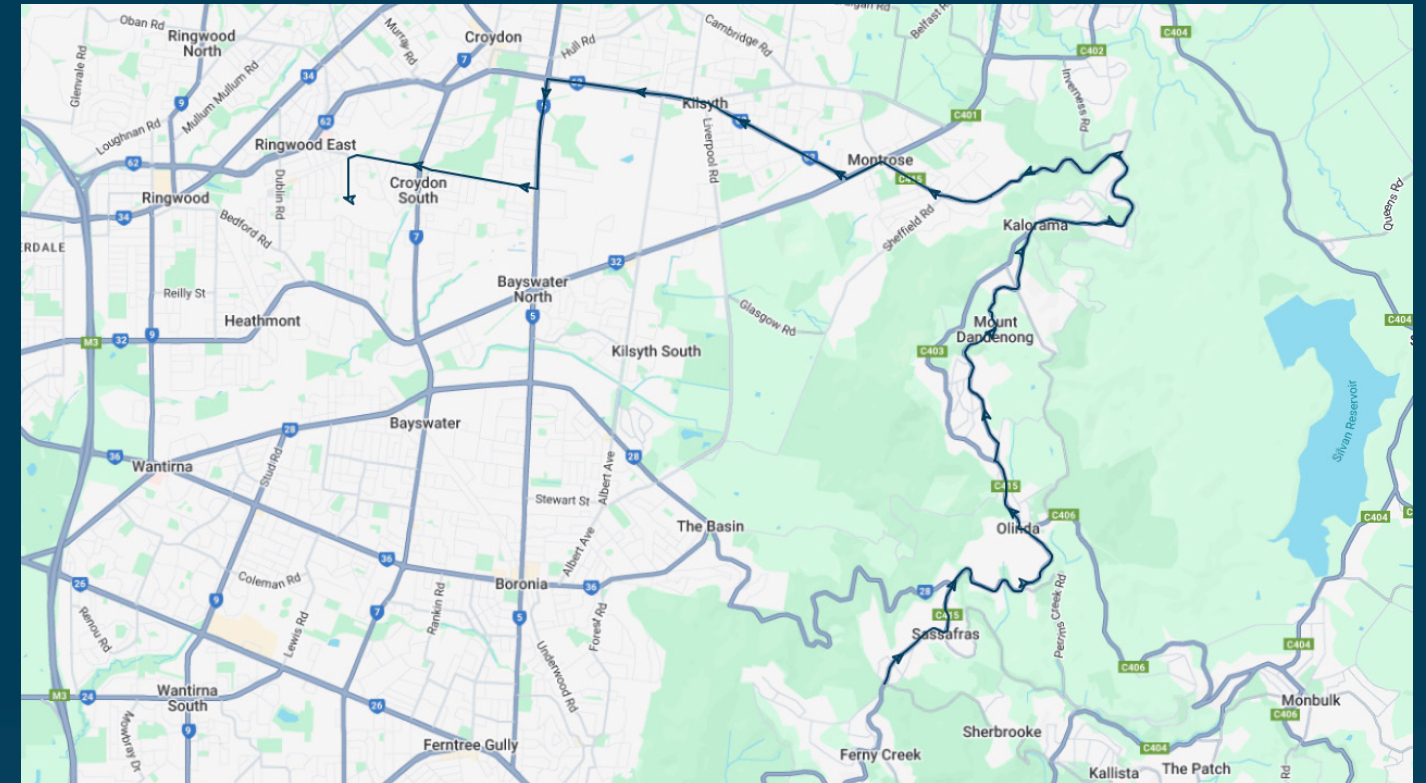

Times listed are estimated times only, it is advised to arrive at your stop earlier than the listed time to avoid missing your bus.

You can also download the Ventura Tracker app to view real time bus locations of all services

Luther College

Route: 3420 | Morning

TURN DIRECTIONS

Change at Old Coach Rd for Route 3422 to Luther College ### Via Mt Dandenong Tourist Rd, Left Mt Dandenong Rd, Veer Right Mt Dandenong Rd, Right Dorset Rd, Left Lincoln Rd, Right Croydon Rd, Left Maroondah Hwy, Right Kalinda Rd, Right into Yarra Valley Grammar School, Right Plymouth Rd, Left into Luther College

To view our list of live tracked services, visit www.venturabus.com.au
Timetable Printed : 30 September 2024