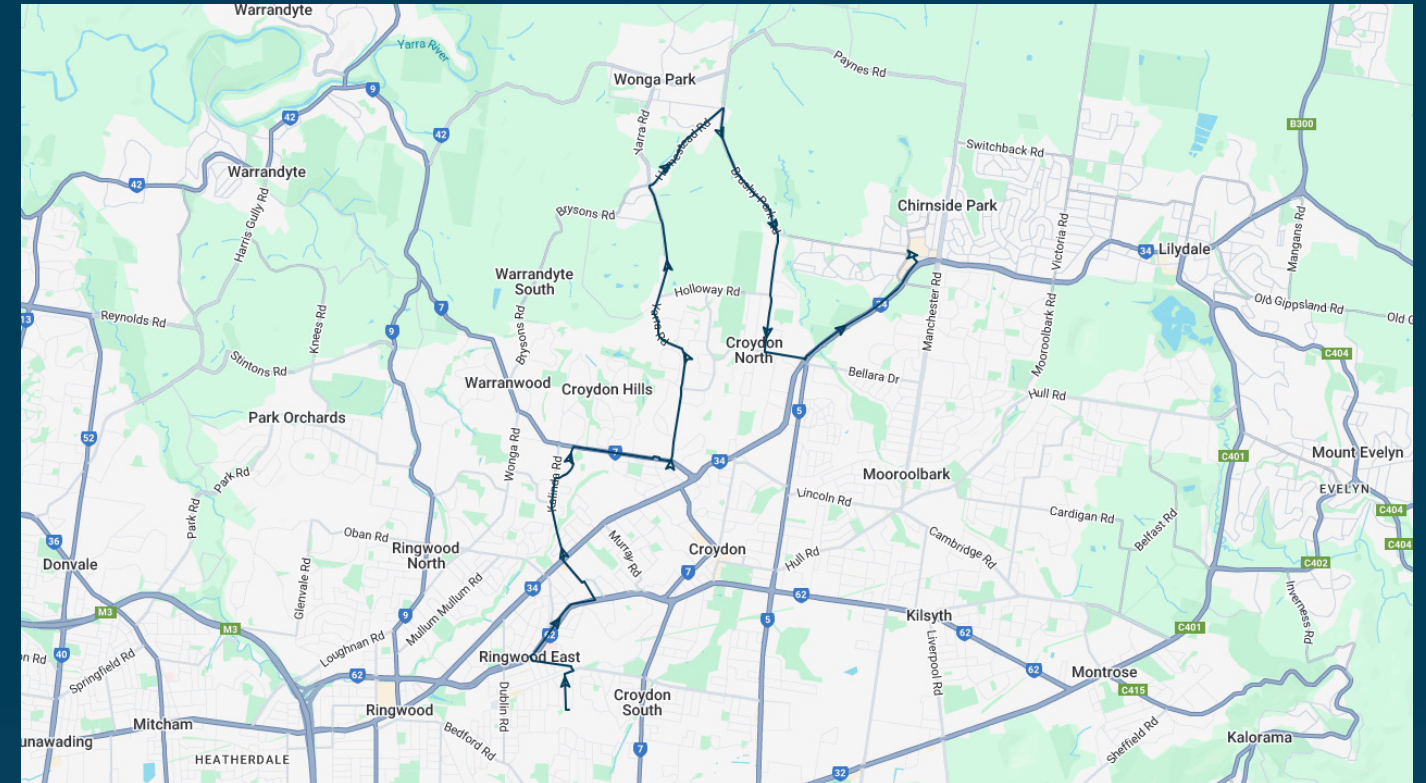

Stop ID	Stop Name	Time	Stop ID	Stop Name	Time
8446	Tintern Grammar	15:45			
8449	Ware Cres/Mt Dandenong Rd	15:49			
8450	Valda Ave/Mt Dandenong Rd	15:50			
8451	Caroola Rd/Mt Dandenong Rd	15:51			
8493	Grayling Cres/Kalinda Rd	15:55			
8494	23 Kalinda Rd	15:56			
8495	Highland Bvd/Kalinda Rd	15:57			
44593	Yarra Valley Grammar School	16:00			
8628	Narr-maen Dr/Plymouth Rd	16:03			
8629	McAdam Sq/Plymouth Rd	16:04			
44495	Luther College	16:05			
10161	Luther College/Yarra Rd	16:05			
46239	Campaspe Dr/Yarra Rd	16:05			
46240	James Milne Dr/Yarra Rd	16:05			
12277	Layfield St/Yarra Rd	16:05			
12276	Charles Smith Dr/Yarra Rd	16:05			
12275	Holloway Rd/Yarra Rd	16:05			
12274	285 Yarra Rd	16:06			
12273	St Johns Rd/Yarra Rd	16:06			
11446	Harris Rd/Brushy Park Rd	16:07			
12768	Birch Rd/Brushy Park Rd	16:07			
12775	Glenpark Dr/Brushy Park Rd	16:08			
12776	Holloway Rd/Lyons Rd	16:08			
22434	Griff Hunt Reserve/52 Lyons Rd	16:08			
12778	Turkeith Cres/Lyons Rd	16:08			
12779	Exeter Rd/Lyons Rd	16:08			
10187	Exeter Rd/Maroondah Hwy	16:08			
10188	Maroondah Adventure Golf Park	16:08			
10189	Old Melbourne Rd/Maroondah Hwy	16:09			
10190	East Ridge Business Park/Maroondah Hwy	16:10			
21299	Chirside Park SC	16:25			

Times listed are estimated times only, it is advised to arrive at your stop earlier than the listed time to avoid missing your bus.

You can also download the Ventura Tracker app to view real time bus locations of all services

Luther College

Route: 2603 | Afternoon