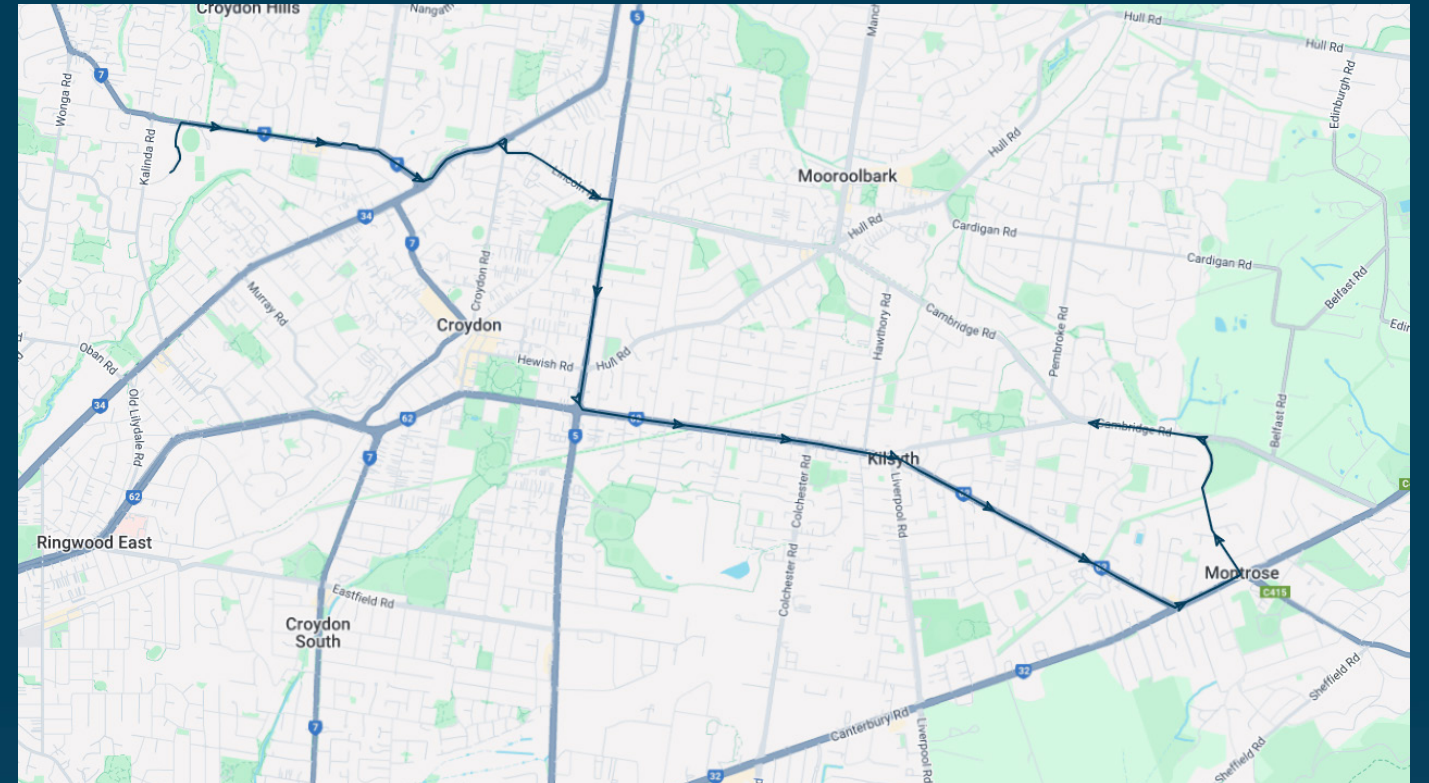

Times listed are estimated times only, it is advised to arrive at your stop earlier than the listed time to avoid missing your bus.

You can also download the Ventura Tracker app to view real time bus locations of all services

Luther College

Route: 3423 | Afternoon

TURN DIRECTIONS

Change at Montrose CFA for Route 3421 to Ferny Creek ### Via Right Plymouth Rd, Left into Luther College, Left Plymouth Rd, Left Maroondah Hwy, Right Croydon Rd, Left Lincoln Rd, Right Dorset Rd, Left Mt Dandenong Rd, Veer Left Mt Dandenong Rd, Left Montrose Rd, Left Cambridge Rd to Regina St

To view our list of live tracked services, visit www.venturabus.com.au

Timetable Printed : 30 September 2024