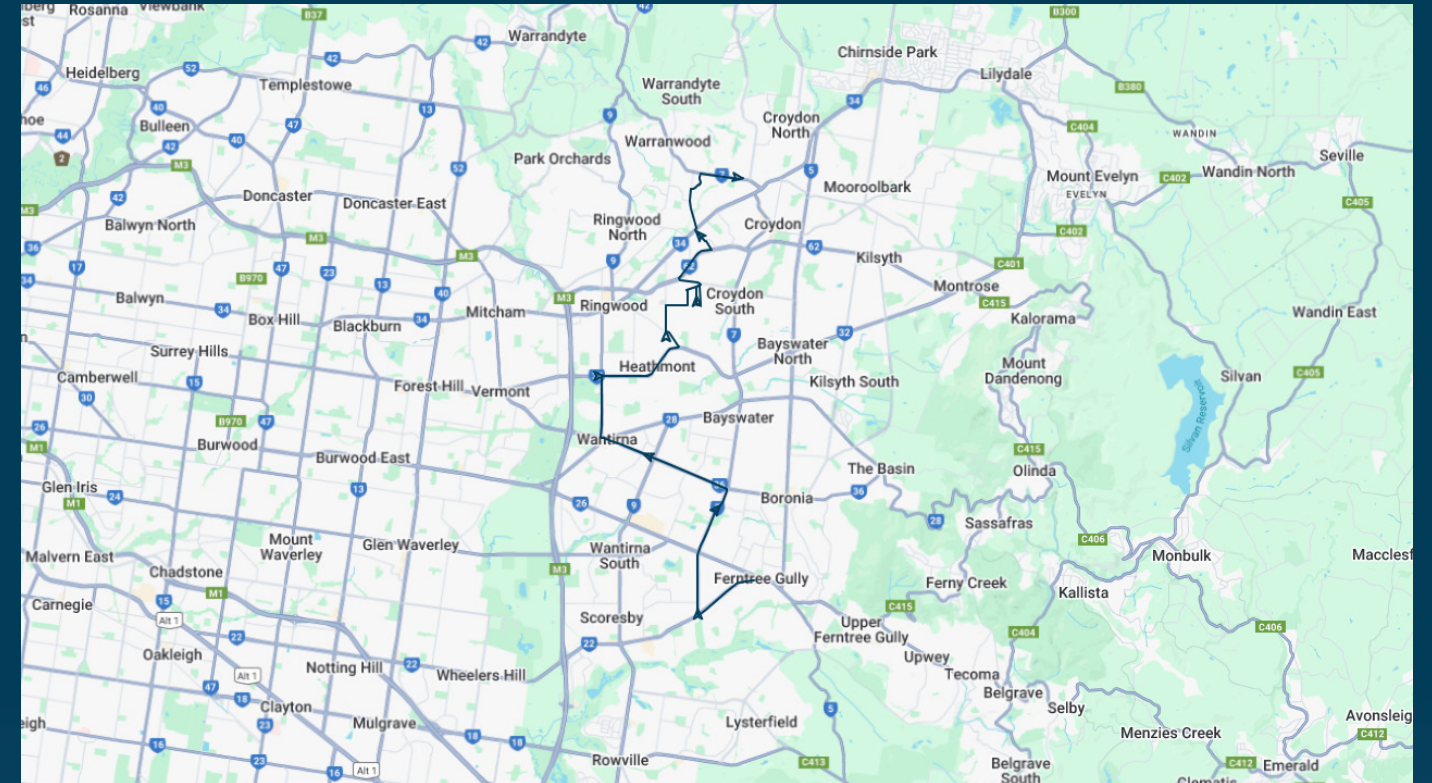

Times listed are estimated times only, it is advised to arrive at your stop earlier than the listed time to avoid missing your bus.

You can also download the Ventura Tracker app to view real time bus locations of all services

Luther College

Route: 2571 | Morning

TURN DIRECTIONS

Via Ferntree Gully Rd, Right Scoresby Rd, Left Boronia Rd, Boronia Rd, Right Wantirna Rd, Right Canterbury Rd, Left Bedford Rd, Right Dublin Rd, Right Knaith Rd, Cont Victoria St, Right Railway Ave, Right Morinda St into Tintern Grammar, Cont Highton St, Right Railway Ave, Left Eastfield Rd, Right Mt Dandenong Rd, Left Diana St, Left Beaufort Rd, Right Maroondah Hwy, Left Kalinda Rd, Right into Yarra Valley Grammar School, Right Plymouth Rd, Left into Luther College

To view our list of live tracked services, visit www.venturabus.com.au
Timetable Printed : 30 September 2024