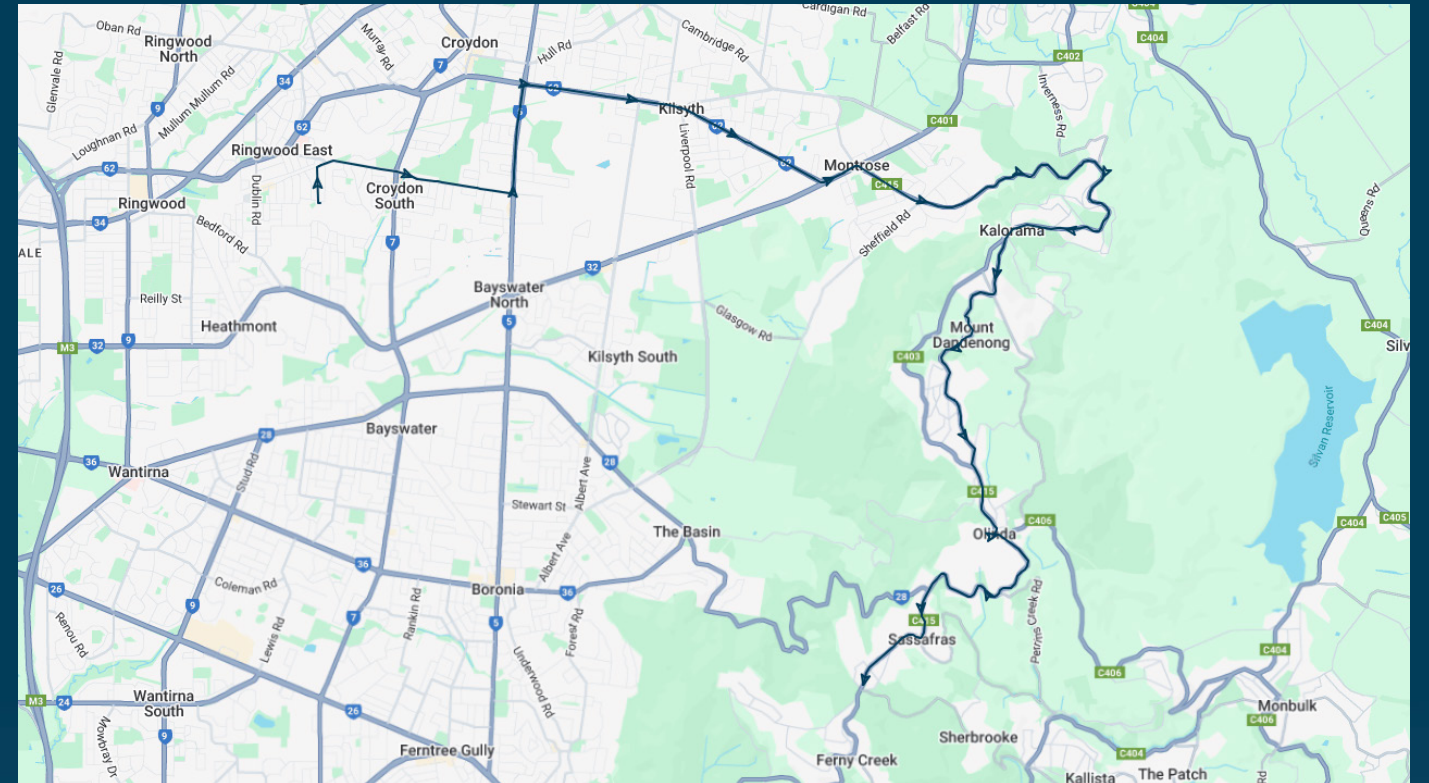

Times listed are estimated times only, it is advised to arrive at your stop earlier than the listed time to avoid missing your bus.

You can also download the Ventura Tracker app to view real time bus locations of all services

Luther College

Route: 3421 | Afternoon

TURN DIRECTIONS

Change from Route 3423 at Montrose CFA ### Via Highton St, Right Railway Ave, Cont Eastfield Rd, Left Dorset Rd, Right Mt Dandenong Rd, Cont Left Mt Dandenong Rd, Right Mt Dandenong Tourist Rd, Left Monash Ave, Left Mt Dandenong Tourist Rd to Sherbrooke Rd

To view our list of live tracked services, visit www.venturabus.com.au

Timetable Printed : 30 September 2024