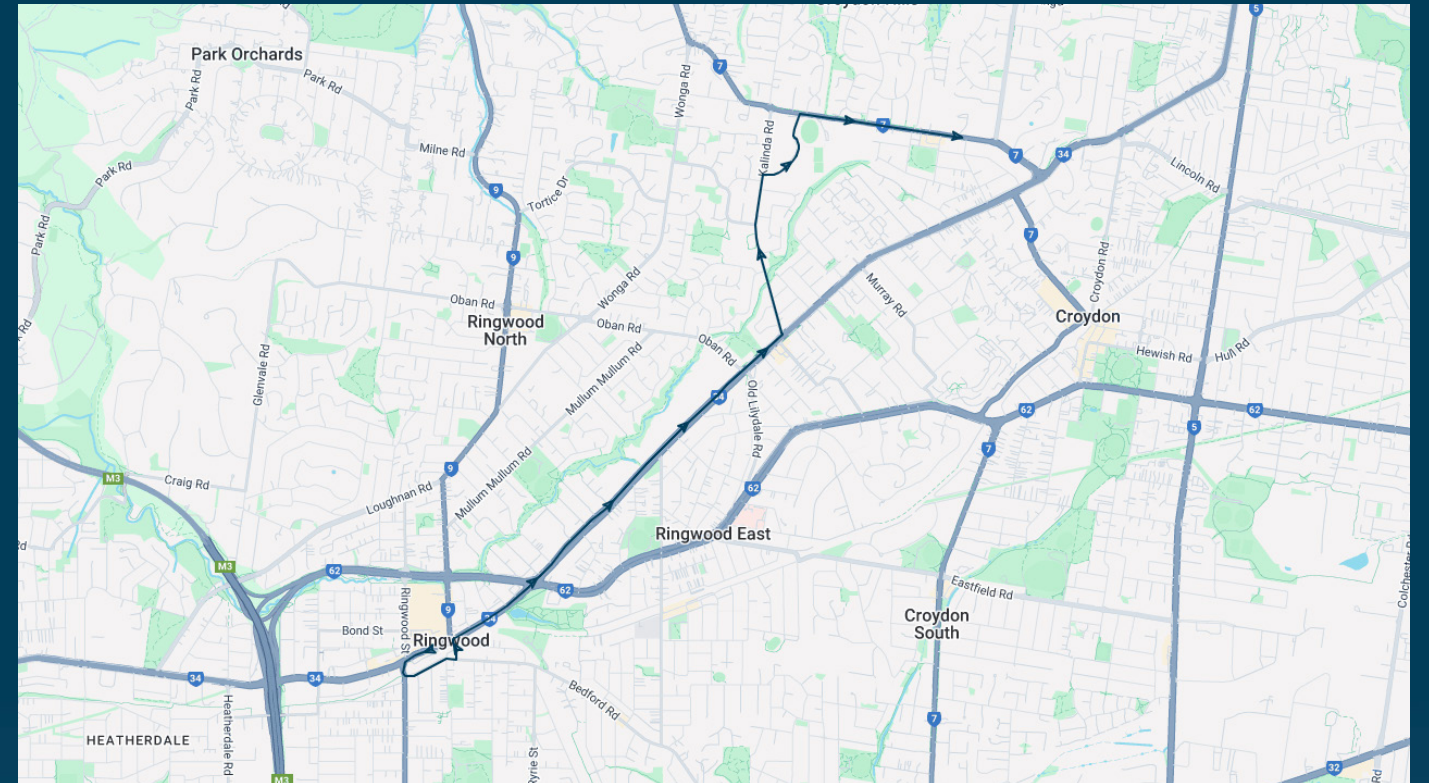

Luther College

Route: 2553 | Morning

Stop ID	Stop Name	Time	Stop ID	Stop Name	Time
21318	Ringwood Station	08:15			
10168	Larissa Ave/Maroondah Hwy	08:17			
10169	Oliver St/Maroondah Hwy	08:18			
10170	Rupert St/Maroondah Hwy	08:18			
10171	Leonard St/Maroondah Hwy	08:18			
10172	Mines Rd/Maroondah Hwy	08:19			
10173	Dublin Rd/Maroondah Hwy	08:20			
10174	Everard Rd/Maroondah Hwy	08:20			
10175	463 Maroondah Hwy	08:20			
10176	Oban Rd/Maroondah Hwy	08:21			
8492	Burnt Bridge SC/Maroondah Hwy	08:22			
8493	Grayling Cres/Kalinda Rd	08:22			
8494	23 Kalinda Rd	08:22			
8495	Highland Bvd/Kalinda Rd	08:23			
44593	Yarra Valley Grammar School	08:25			
8628	Narr-maen Dr/Plymouth Rd	08:28			
8629	McAdam Sq/Plymouth Rd	08:29			
44495	Luther College	08:30			

Luther College

Route: 2553 | Morning

TURN DIRECTIONS

Via Left Wantirna Rd, Left Station St, Left Warrandyte Rd, Right Maroondah Hwy, Left Kalinda Rd, Right into Yarra Valley Grammar School, Right Plymouth Rd to Luther College

To view our list of live tracked services, visit www.venturabus.com.au
Timetable Printed : 30 September 2024

Times listed are estimated times only, it is advised to arrive at your stop earlier than the listed time to avoid missing your bus.
You can also download the Ventura Tracker app to view real time bus locations of all services

Times listed are estimated times only, it is advised to arrive at your stop earlier than the listed time to avoid missing your bus.

You can also download the Ventura Tracker app to view real time bus locations of all services