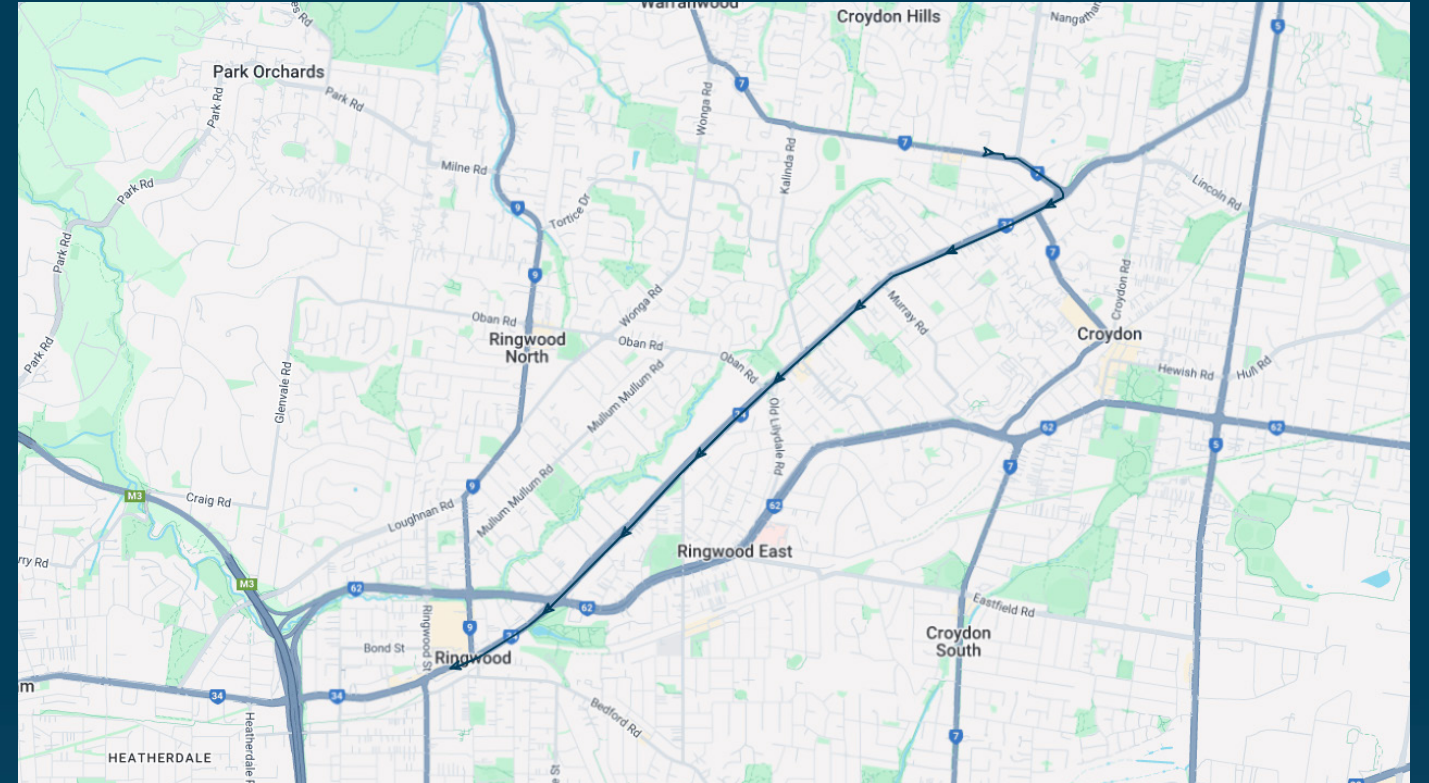

Times listed are estimated times only, it is advised to arrive at your stop earlier than the listed time to avoid missing your bus.

You can also download the Ventura Tracker app to view real time bus locations of all services

To view our list of live tracked services, visit www.venturabus.com.au
 Timetable Printed : 30 September 2024

Luther College

Route: 2615 | Afternoon

Stop ID	Stop Name	Time	Stop ID	Stop Name	Time
44495	Luther College	15:38			
10161	Luther College/Yarra Rd	15:38			
10162	Plymouth Rd/Yarra Rd	15:38			
10163	Azalea Ct/Yarra Rd	15:39			
8639	Kent Ave/Maroondah Hwy	15:40			
10114	Stirling Rd/Maroondah Hwy	15:41			
10113	Ryland Ave/Maroondah Hwy	15:42			
8786	Hinkley Ave/Maroondah Hwy	15:43			
8785	Wilhelmina Ct/Maroondah Hwy	15:44			
8638	Burnt Bridge Shopping Centre	15:45			
8784	Oban Rd/Maroondah Hwy	15:45			
8783	Seares Dr/Maroondah Hwy	15:46			
8782	Everard Rd/Maroondah Hwy	15:47			
8781	Mines Rd/Maroondah Hwy	15:48			
8780	Braeside Ave/Maroondah Hwy	15:49			
8779	Mt. Dandenong Rd/Maroondah Hwy	15:50			
8778	Larissa Ave/Maroondah Hwy	15:51			
21318	Ringwood Station	15:53			

Luther College

Route: 2615 | Afternoon

TURN DIRECTIONS

Via Left Plymouth Rd, Cont Yarra Rd, Right Maroondah Hwy to Ringwood Station

To view our list of live tracked services, visit www.venturabus.com.au
Timetable Printed : 30 September 2024