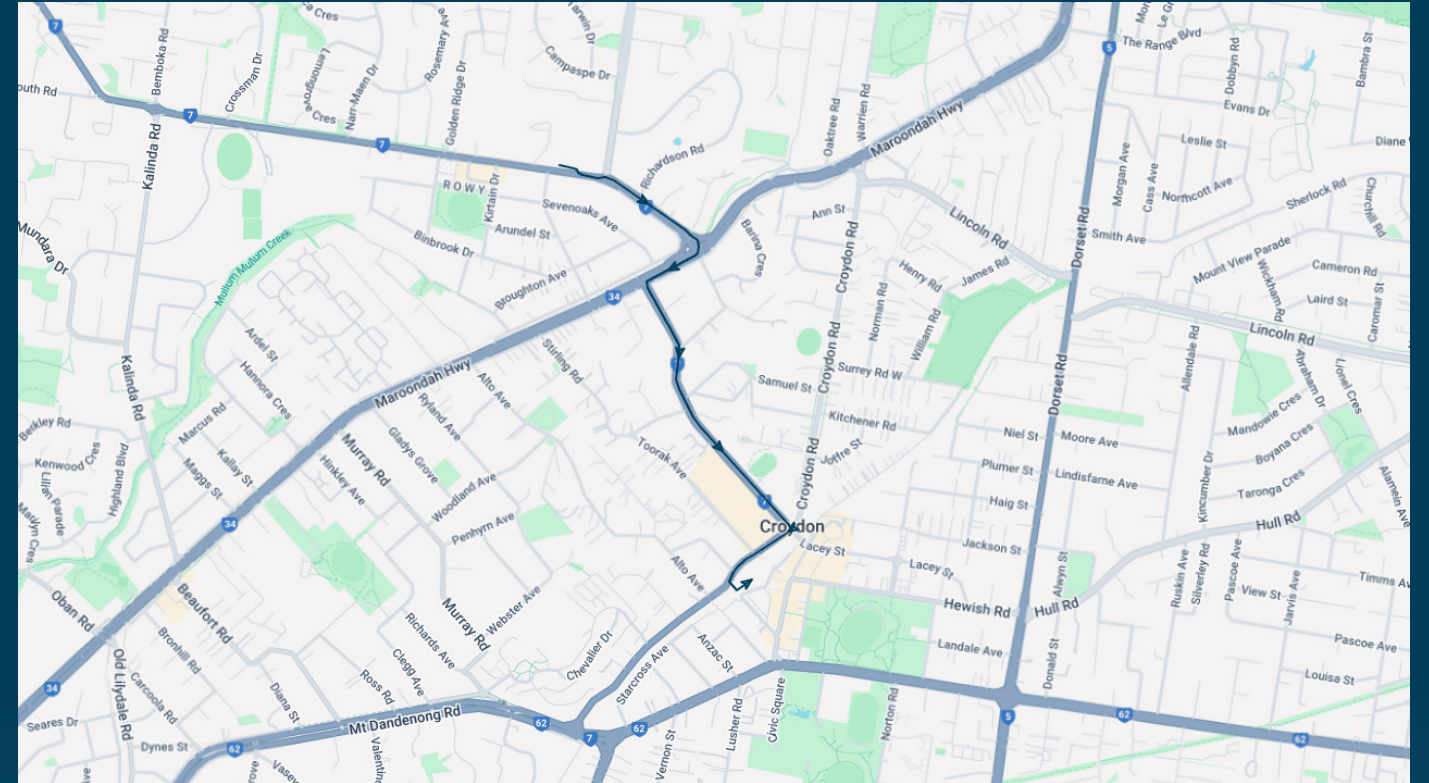

Times listed are estimated times only, it is advised to arrive at your stop earlier than the listed time to avoid missing your bus.

You can also download the Ventura Tracker app to view real time bus locations of all services

To view our list of live tracked services, visit www.venturabus.com.au
 Timetable Printed : 30 September 2024

Luther College

Route: 2587 | Afternoon

Stop ID	Stop Name	Time	Stop ID	Stop Name	Time
44495	Luther College	15:40			
10161	Luther College/Yarra Rd	15:40			
10162	Plymouth Rd/Yarra Rd	15:41			
10163	Azalea Ct/Yarra Rd	15:42			
14379	Eva Ct/Kent Ave	15:44			
14380	Somerset Cres/Kent Ave	15:45			
14381	Croydon Primary School/Kent Ave	15:48			
28719	Croydon Station	15:51			

Luther College

Route: 2587 | Afternoon

TURN DIRECTIONS

Via Left Plymouth Rd, Cont Yarra Rd, Right Maroondah Hwy, Left Kent Ave, Right Wicklow Ave, Left Devon St, Left into Croydon Station

To view our list of live tracked services, visit www.venturabus.com.au

Timetable Printed : 30 September 2024

Times listed are estimated times only, it is advised to arrive at your stop earlier than the listed time to avoid missing your bus.

You can also download the Ventura Tracker app to view real time bus locations of all services