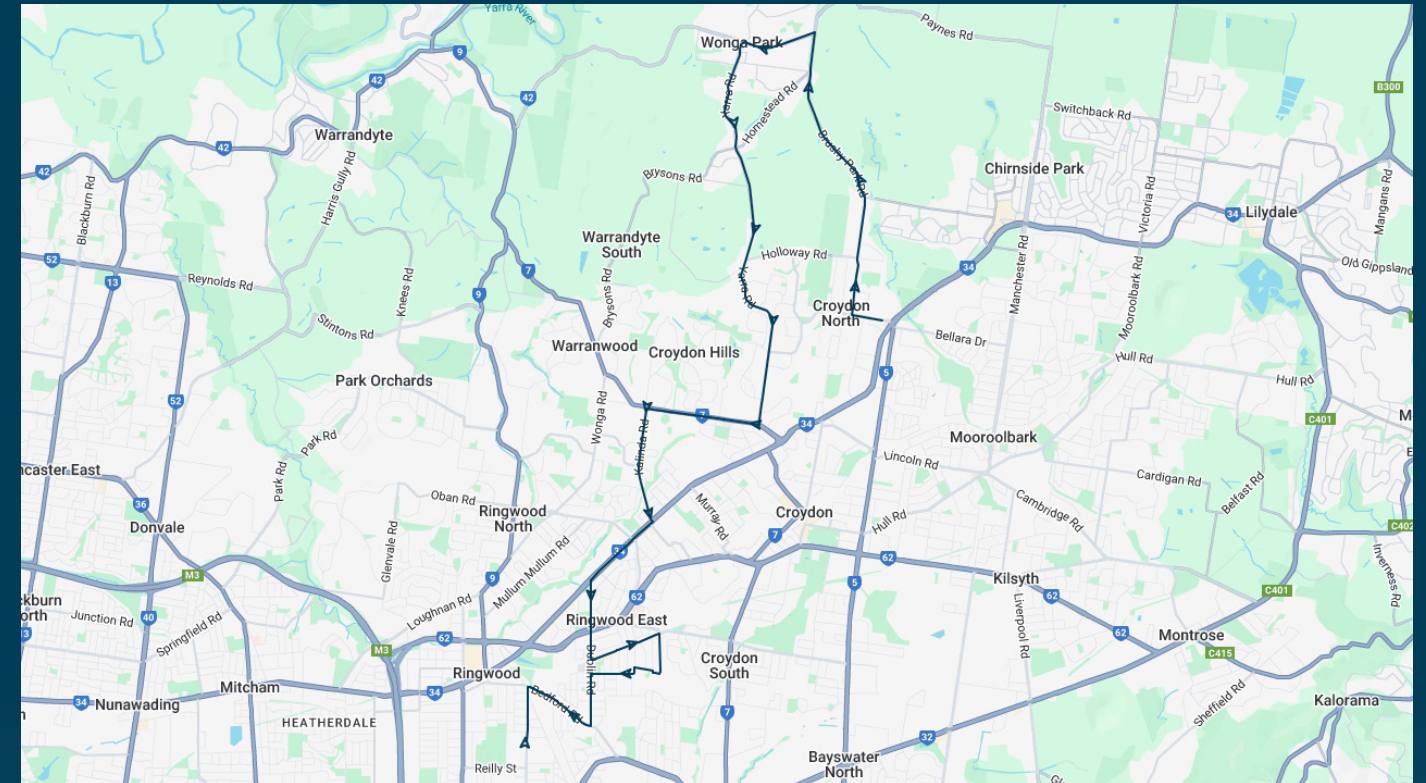

Times listed are estimated times only, it is advised to arrive at your stop earlier than the listed time to avoid missing your bus.

You can also download the Ventura Tracker app to view real time bus locations of all services

Luther College

Route: 2558 | Morning

TURN DIRECTIONS

Via Exeter Rd, Right Lyons Rd, Cont Brushy Park, Cont Homestead Rd, Left Jumping Creek Rd, Left Yarra Rd, Right Plymouth Rd, Left Kalinda Rd, Right Maroondah Hwy, Left Dublin Rd, Left Railway Ave, Right Morinda St into Tintern Grammar, Left Loma St, Left Victoria St, Cont Knaith Rd, Left Dublin Rd, Right Bedford Rd, Bedford Rd, Left Great Ryrie St, Right into Aquinas College

To view our list of live tracked services, visit www.venturabus.com.au

Timetable Printed : 30 September 2024