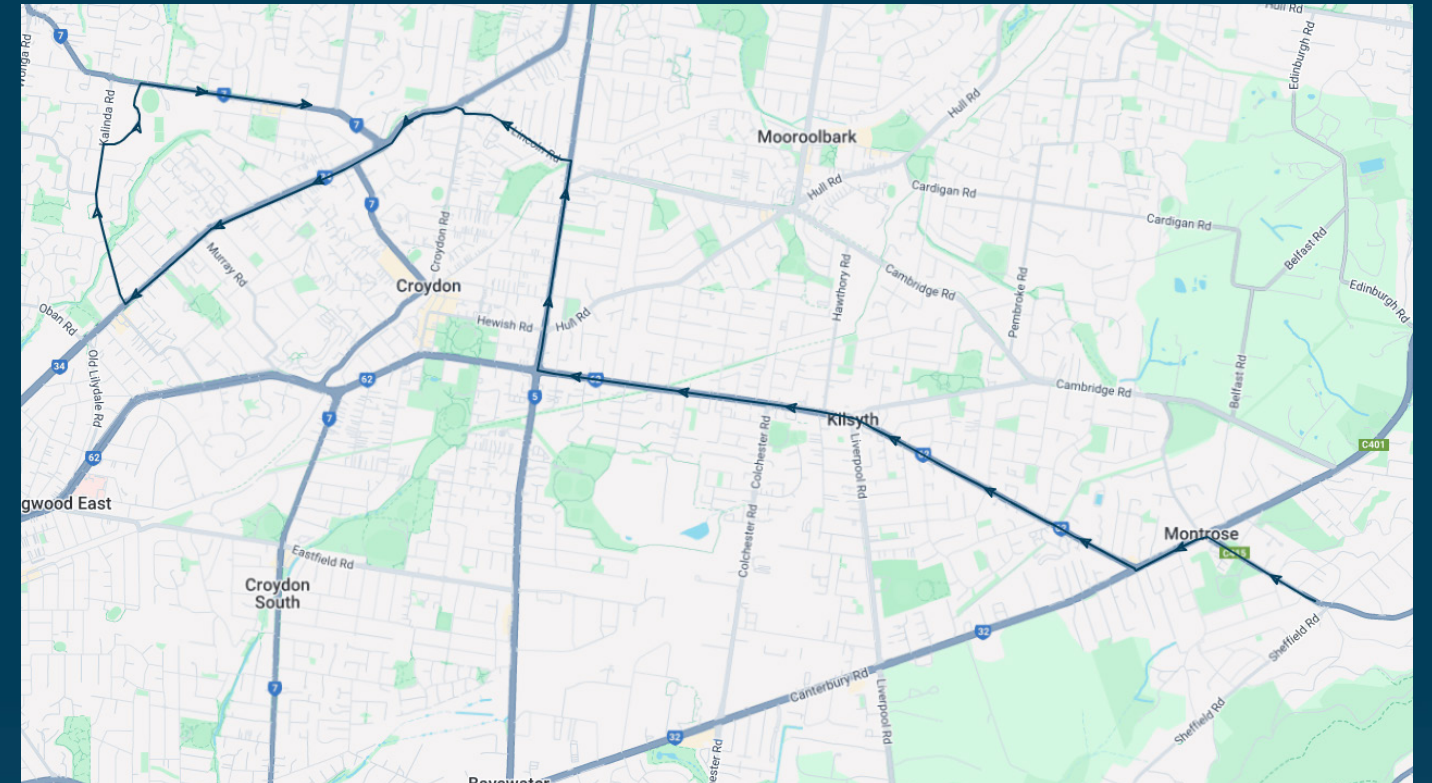

Times listed are estimated times only, it is advised to arrive at your stop earlier than the listed time to avoid missing your bus.

You can also download the Ventura Tracker app to view real time bus locations of all services

Luther College

Route: 3422 | Morning