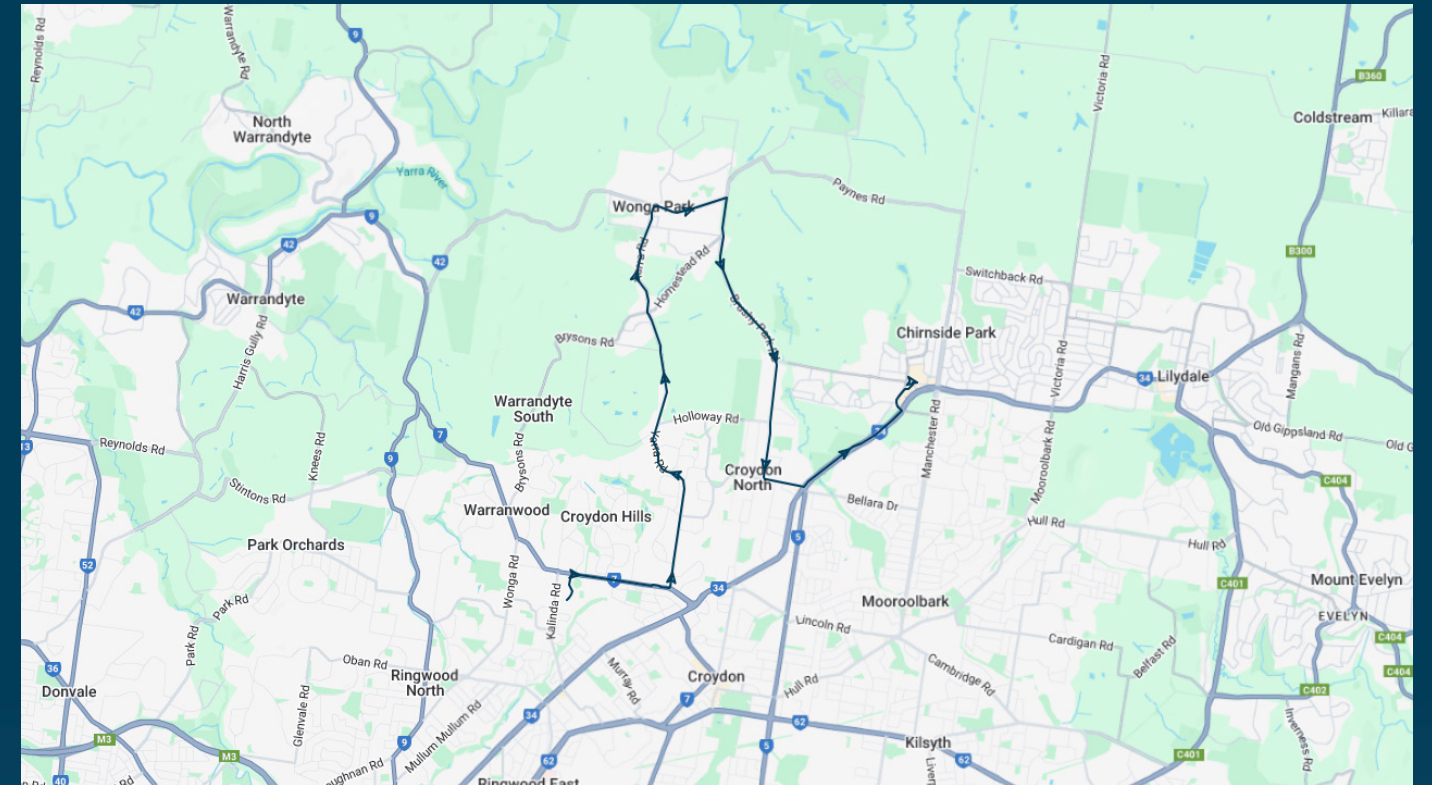

Times listed are estimated times only, it is advised to arrive at your stop earlier than the listed time to avoid missing your bus.

You can also download the Ventura Tracker app to view real time bus locations of all services

Luther College

Route: 2633 | Afternoon