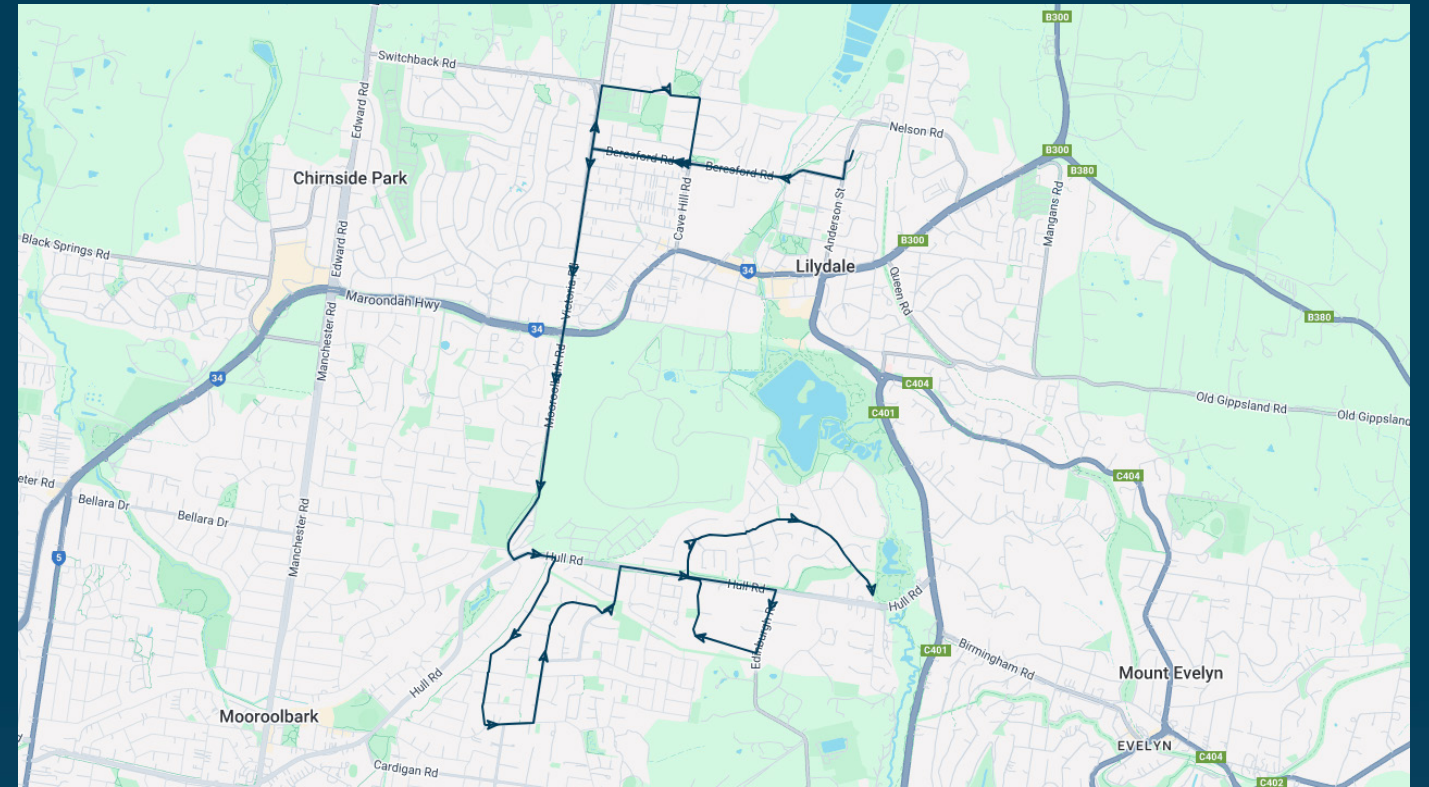

To view our list of live tracked services, visit [www.venturabus.com.au](http://www.venturabus.com.au)  
 Timetable Printed : 30 September 2024

**Times listed are estimated times only, it is advised to arrive at your stop earlier than the listed time to avoid missing your bus.**

**You can also download the Ventura Tracker app to view real time bus locations of all services**

## Route: 2593 | Afternoon