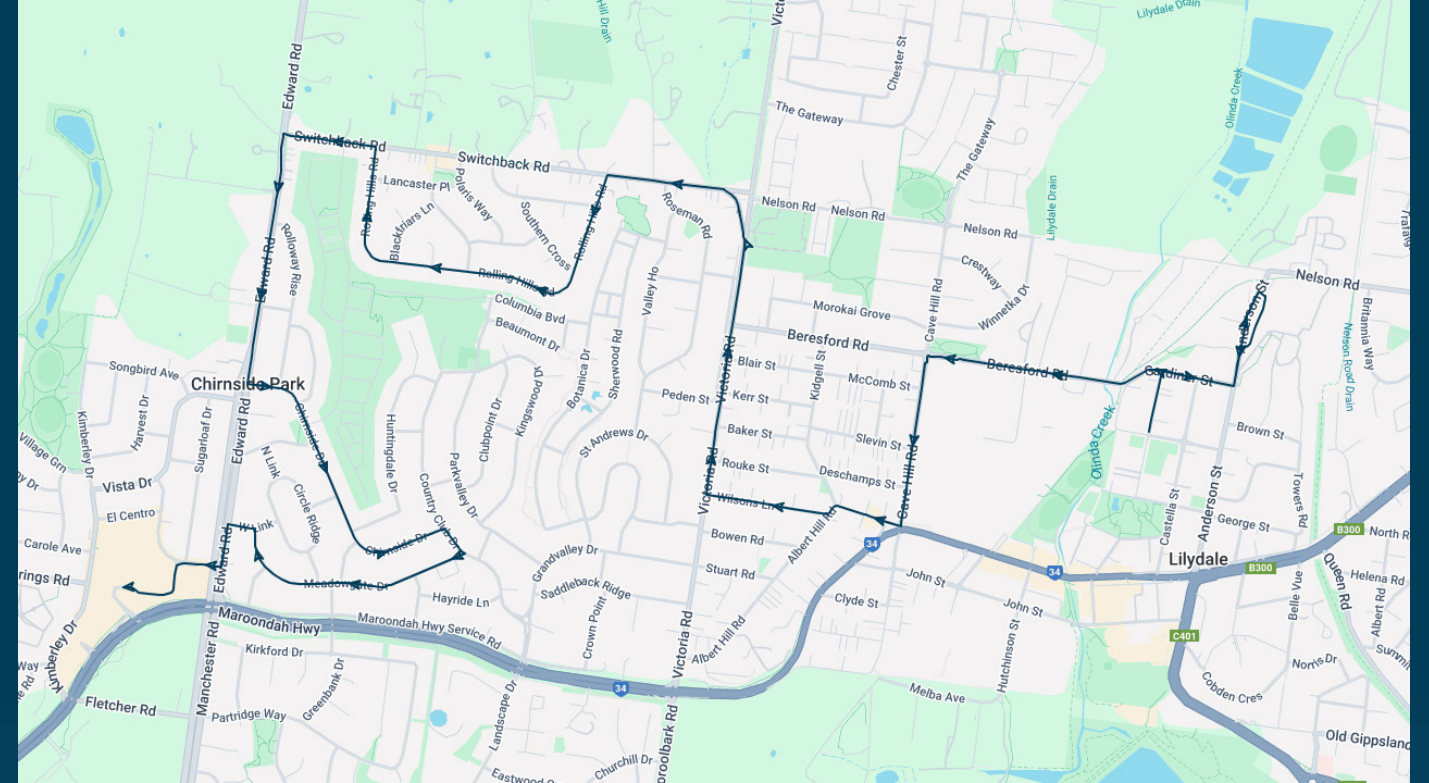

# Lilydale West Primary School

## Route: 2573 | Afternoon

Stop ID	Stop Name	Time	Stop ID	Stop Name	Time
44545	St Patricks Primary School	15:30			
44541	Mt Lilydale Mercy College	15:33			
22136	McComb St/Cave Hill Rd	15:34			
46588	Lilydale West Primary School/Wilsons Lane	15:35			
23523	Peden St/Victoria Rd	15:36			
22273	Edward Rd/Switchback Rd	15:47			
22149	Rolloway Rise/Edward Rd	15:48			
16617	The Wallaby Run/Chirnside Dr	15:52			
16616	Chirnside Dr/Country Club Dr	15:57			
21296	Chirnside Park SC	16:00			

## Route: 2573 | Afternoon

**You can also download the Ventura Tracker app to view real time bus locations of all services**