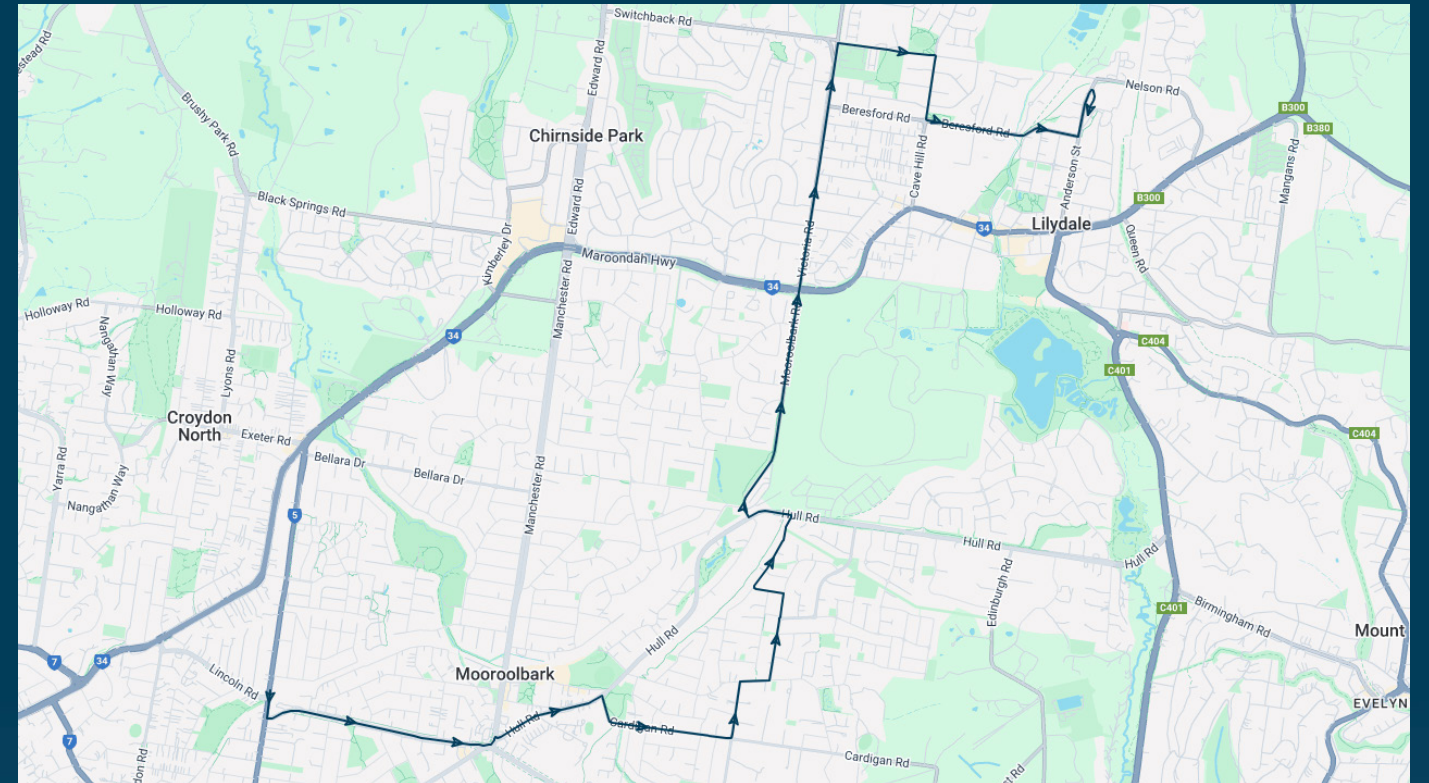

Lilydale West Primary School

Route: 2574 | Morning

Stop ID	Stop Name	Time	Stop ID	Stop Name	Time
13394	Lincoln (before) Rd/Dorset Rd	08:05			
ablie	Abraham Dr/Lincoln Rd	08:06			
chhue	Charles St/Hull Rd	08:07			
44562	St Peter Julian Eymard Primary School	08:10			
pehue	Percy Cl/Hull Rd	08:11			
16612	Cardigan Rd/Pembroke Rd	08:13			
tabln	7 Blackburn Rd	08:15			
15696	May Rd/Blackburn Rd	08:16			
23527	Grace Ave/Carronvale Rd	08:17			
16609	Mooroolbark Rd/Hull Rd	08:19			
chmon	Churchill Dr/Mooroolbark Rd	08:20			
akvin	Akarana Rd/Victoria Rd	08:21			
46587	Lilydale West Primary School/Victoria Rd	08:25			
23523	Peden St/Victoria Rd	08:26			
44540	Lilydale Heights College	08:30			
22140	Crestway/Cave Hill Rd	08:30			
22138	Willmette Ct/Cave Hill Rd	08:31			
44541	Mt Lilydale Mercy College	08:35			

Lilydale West Primary School

Route: 2574 | Morning