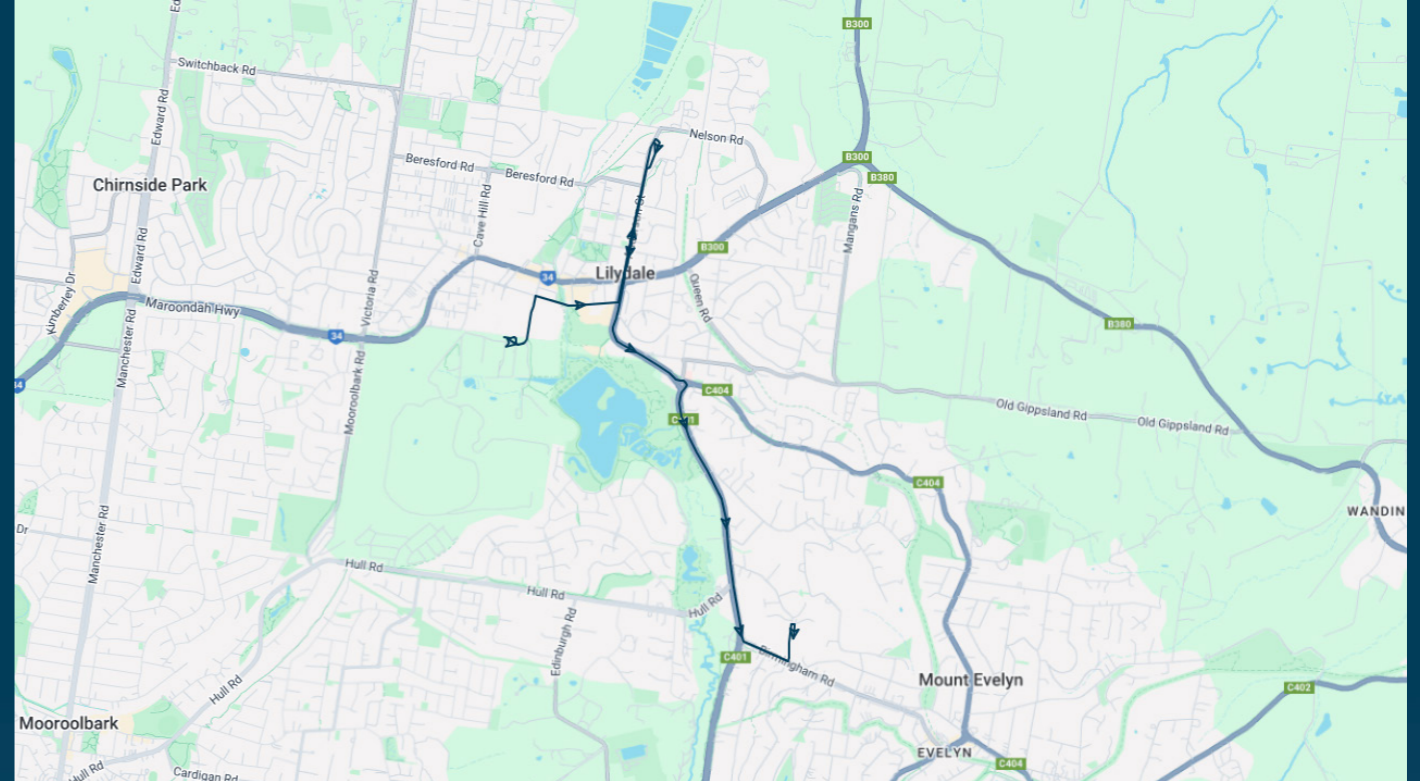

Lilydale High School

Route: 2579 | Afternoon

Stop ID	Stop Name	Time	Stop ID	Stop Name	Time
44542	Lilydale High School	15:20			
46241	Lilydale Marketplace/Hutchinson St	15:20			
40203	Maroondah Hwy/Anderson St	15:22			
44541	Mt Lilydale Mercy College	15:30			
12820	Gardiner St/Anderson St	15:30			
12819	The Eyrie/Anderson St	15:31			
12818	Maroondah Hwy/Anderson St	15:31			
40197	Cobden Cres/Anderson St	15:32			
40198	Old Gippsland Rd/Swansea Rd	15:33			
14533	Cashins Mill Pl/Swansea Rd	15:35			
14534	David Rd/Swansea Rd	15:35			
14535	Nicholson Cres/Swansea Rd	15:36			
44544	Birmingham Primary School	15:40			

Times listed are estimated times only, it is advised to arrive at your stop earlier than the listed time to avoid missing your bus.

You can also download the Ventura Tracker app to view real time bus locations of all services

Lilydale High School

Route: 2579 | Afternoon