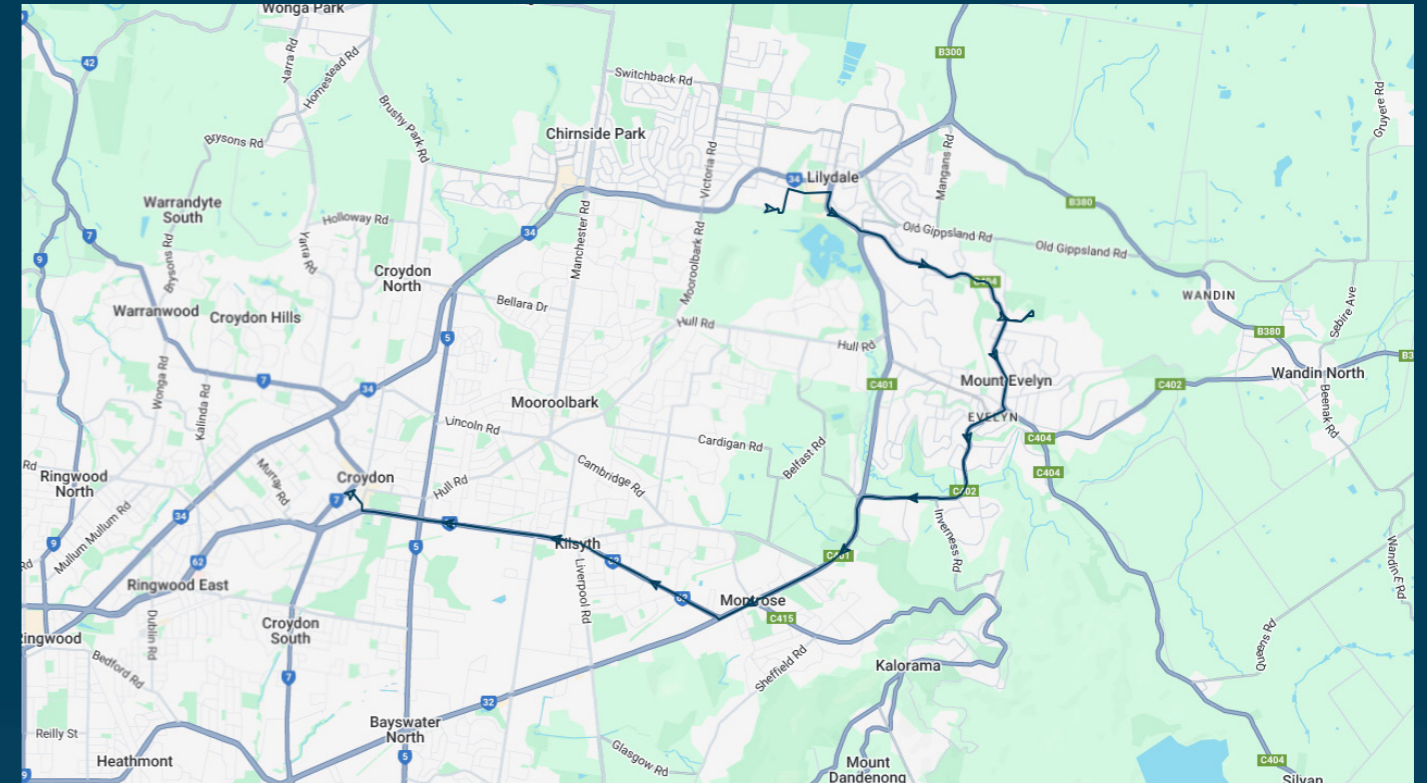

Times listed are estimated times only, it is advised to arrive at your stop earlier than the listed time to avoid missing your bus.

You can also download the Ventura Tracker app to view real time bus locations of all services

Lilydale High School

Route: 3411 | Afternoon

TURN DIRECTIONS

Via Left Melba Ave, Left Hutchinson St, Right John St, Right Hardy St, Right Anderson Street, Cont Swansea Rd, Cont Hereford Rd (at roundabout), Left Old Hereford Rd, Right into Yarra Hills Secondary College Mt Evelyn Campus, Left Old Hereford Rd, Left Hereford Rd, Right York Rd, Left Swansea Rd, Cont Leith Rd, Cont Mt Dandenong Road, Cont Right Mt Dandenong Rd, Right Main St, Left Devon St, Right into Croydon Station

To view our list of live tracked services, visit www.venturabus.com.au

Timetable Printed : 30 September 2024