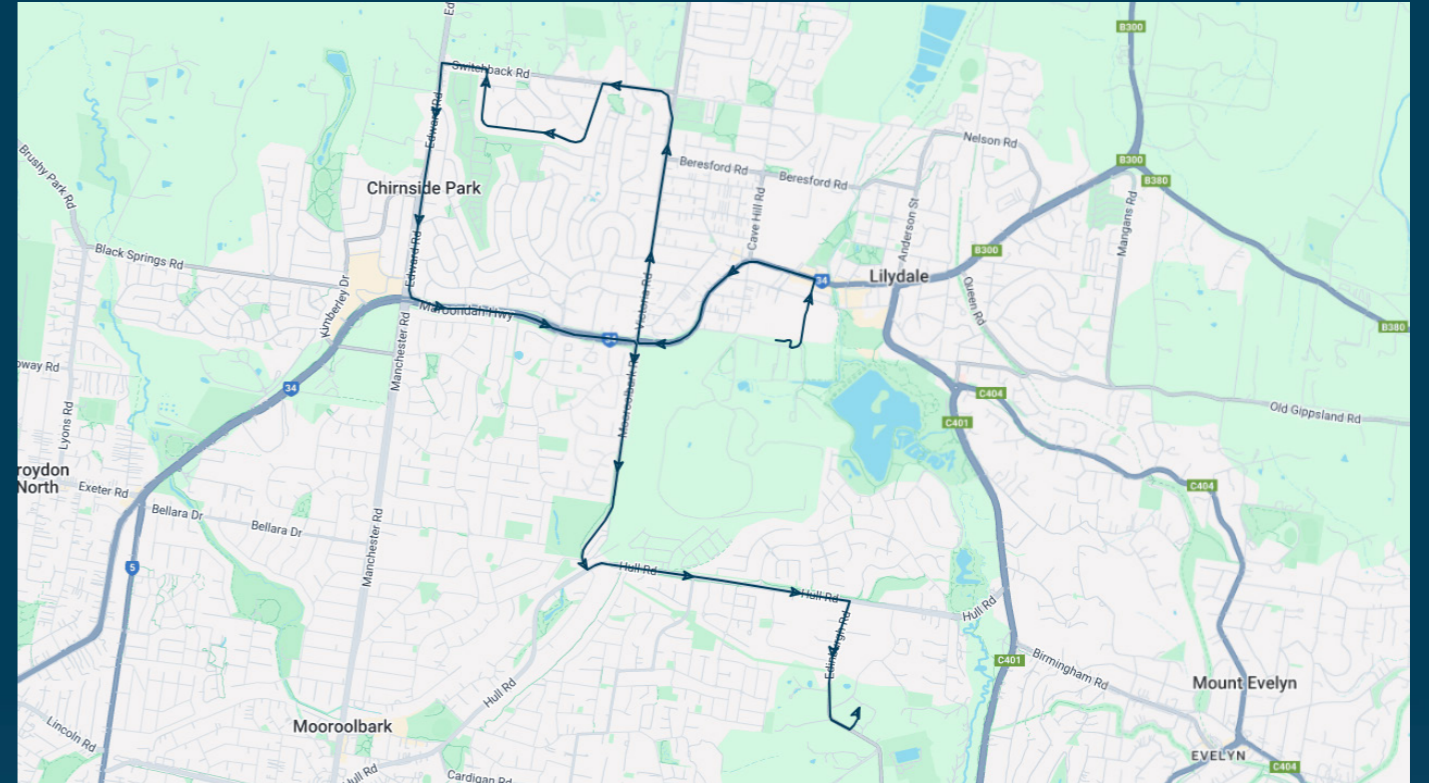

Lilydale High School

Route: 2569 | Afternoon

Stop ID	Stop Name	Time	Stop ID	Stop Name	Time
44542	Lilydale High School	15:10			
46241	Lilydale Marketplace/Hutchinson St	15:10			
7443	John St/Maroondah Hwy	15:13			
23523	Peden St/Victoria Rd	15:17			
22273	Edward Rd/Switchback Rd	15:22			
22149	Rolloway Rise/Edward Rd	15:23			
22151	West Haven Ct/Edward Rd	15:25			
7567	Sheppards Lane/Maroondah Hwy	15:26			
7566	Rolling Hills PS/Maroondah Hwy	15:27			
15694	Mooroolbark Rd/Hull Rd	15:30			
12868	Blue Ridge Dr/Hull Rd	15:32			
44543	Edinburgh College	15:35			

Lilydale High School

Route: 2569 | Afternoon

TURN DIRECTIONS

Via Left Melba Ave, Left Hutchinson St, Left Main St, Cont Maroondah Hwy, Right Victoria Rd, Left Switchback Rd, Left Rolling Hills Rd, Left Switchback Rd, Left Edward Rd, Left Maroondah Hwy, Right Mooroolbark Rd, Left Hull Rd, Right Edinburgh Rd to Edinburgh College

To view our list of live tracked services, visit www.venturabus.com.au
 Timetable Printed : 30 September 2024

Times listed are estimated times only, it is advised to arrive at your stop earlier than the listed time to avoid missing your bus.

You can also download the Ventura Tracker app to view real time bus locations of all services

Lilydale High School

Route: 2579 | Afternoon

Stop ID	Stop Name	Time	Stop ID	Stop Name	Time
44542	Lilydale High School	15:20			
46241	Lilydale Marketplace/Hutchinson St	15:20			
40203	Maroondah Hwy/Anderson St	15:22			
44541	Mt Lilydale Mercy College	15:30			
12820	Gardiner St/Anderson St	15:30			
12819	The Eyrie/Anderson St	15:31			
12818	Maroondah Hwy/Anderson St	15:31			
40197	Cobden Cres/Anderson St	15:32			
40198	Old Gippsland Rd/Swansea Rd	15:33			
14533	Cashins Mill Pl/Swansea Rd	15:35			
14534	David Rd/Swansea Rd	15:35			
14535	Nicholson Cres/Swansea Rd	15:36			
44544	Birmingham Primary School	15:40			