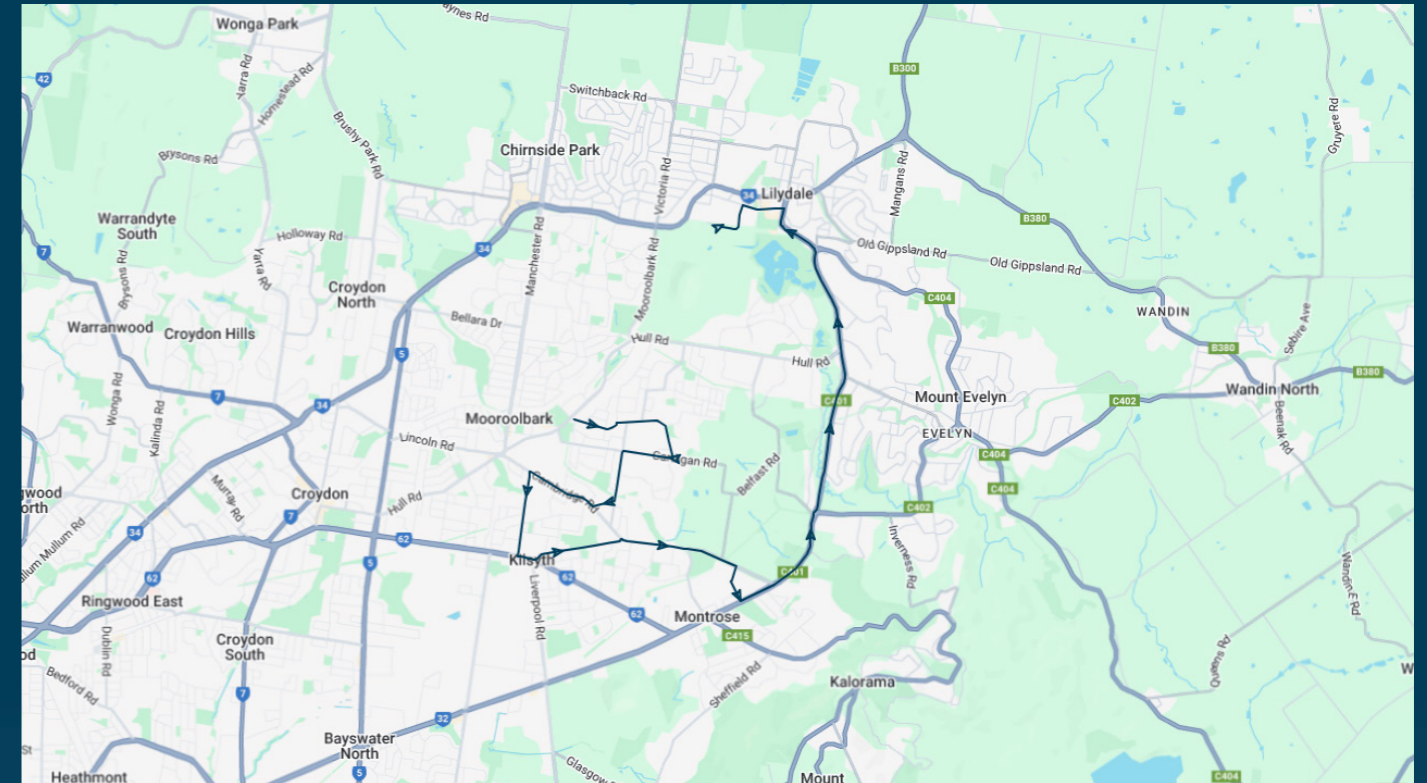

Times listed are estimated times only, it is advised to arrive at your stop earlier than the listed time to avoid missing your bus.

You can also download the Ventura Tracker app to view real time bus locations of all services

Lilydale High School

Route: 3404 | Morning

TURN DIRECTIONS

Via Taylor Rd, Right Cardigan Rd, Left Pembroke Rd, Right Lawson Rd, Right Cambridge Rd, Left Hawthory Rd, Left Mt Dandenong Rd, Left Durham Rd, Right Cambridge Rd, Right Greenhills Ave, Left Swansea Rd, Cont Left Swansea Rd (at roundabout), Cont Anderson St, Left Hardy St, Cont John St, Left Hutchinson St, Cont Right Melba Ave to Lilydale High School

To view our list of live tracked services, visit www.venturabus.com.au

Timetable Printed : 30 September 2024