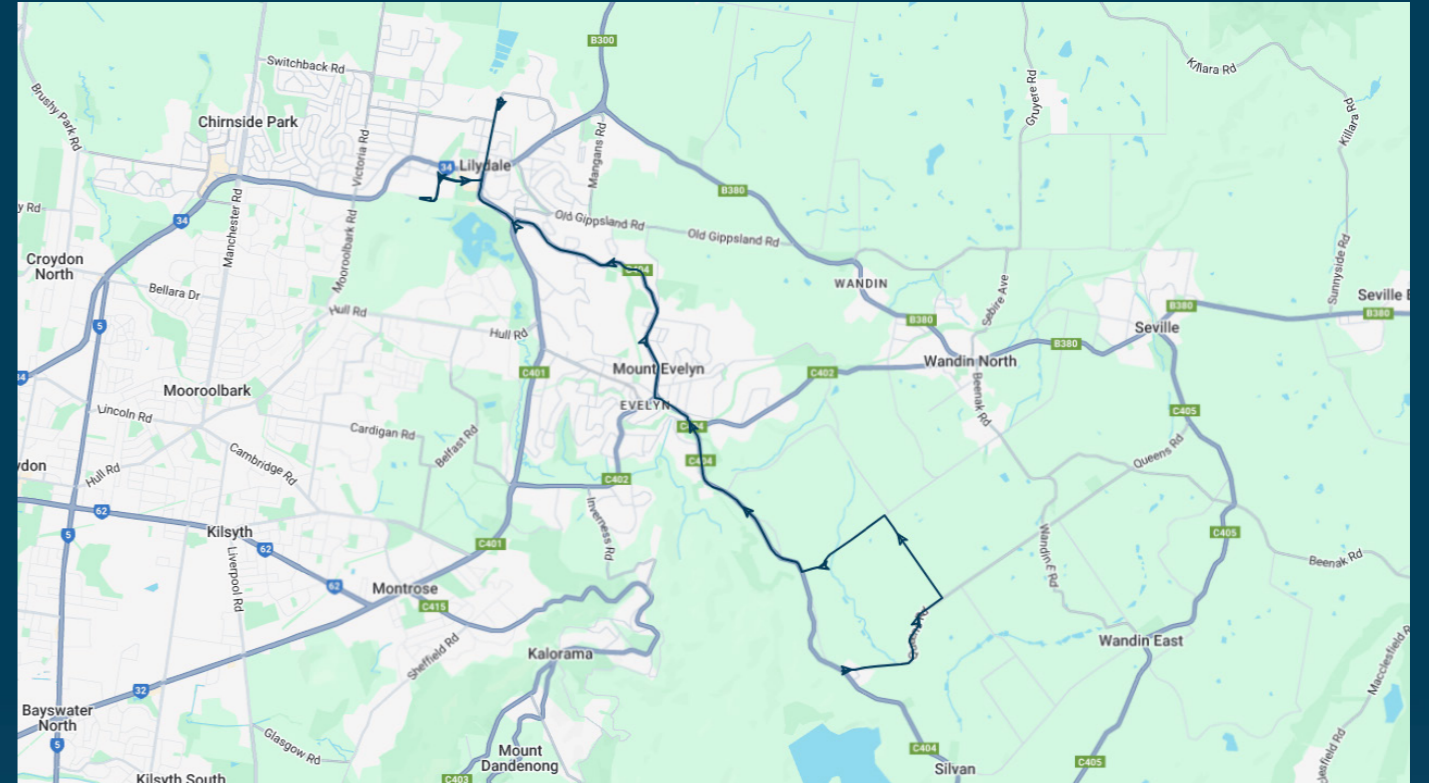

To view our list of live tracked services, visit www.venturabus.com.au

Timetable Printed : 30 September 2024

Lilydale High School

Route: 5225 (SBSC) | Morning

Stop ID	Stop Name	Time	Stop ID	Stop Name	Time
14555	Queens Rd/Monbulk Rd	07:45			
	Channel Rd/Queens Rd	07:46			
	171 Queens Rd	07:47			
	Queens Rd/Lewis Rd	07:48			
	Hunter Rd/Lewis Rd	07:49			
14684	Margaret Rd/Monbulk Rd	07:52			
23383	Oasis Camp/Monbulk Rd	07:53			
14686	Aqueduct Rd/Monbulk Rd	07:54			
14687	Joy Ave/Monbulk Rd	07:55			
14587	Birmingham Rd/Hereford Rd	08:00			
44542	Lilydale High School	08:07			
44541	Mt Lilydale Mercy College	08:15			

Lilydale High School

Route: 5225 (SBSC) | Morning

TURN DIRECTIONS

Via Left Queens Rd, Left Lewis Rd, Left Hunter Rd, Right Monbulk Rd, Left Hereford Rd, Right Swansea Rd, Left Hardy St, Cont John St, Left Hutchinson St, Right Melba Ave into Lilydale High School, Left Melba Ave, Left Hutchinson St, Right John St, Cont Hardy St, Left Anderson Rd, Right into Mt Lilydale Mercy College