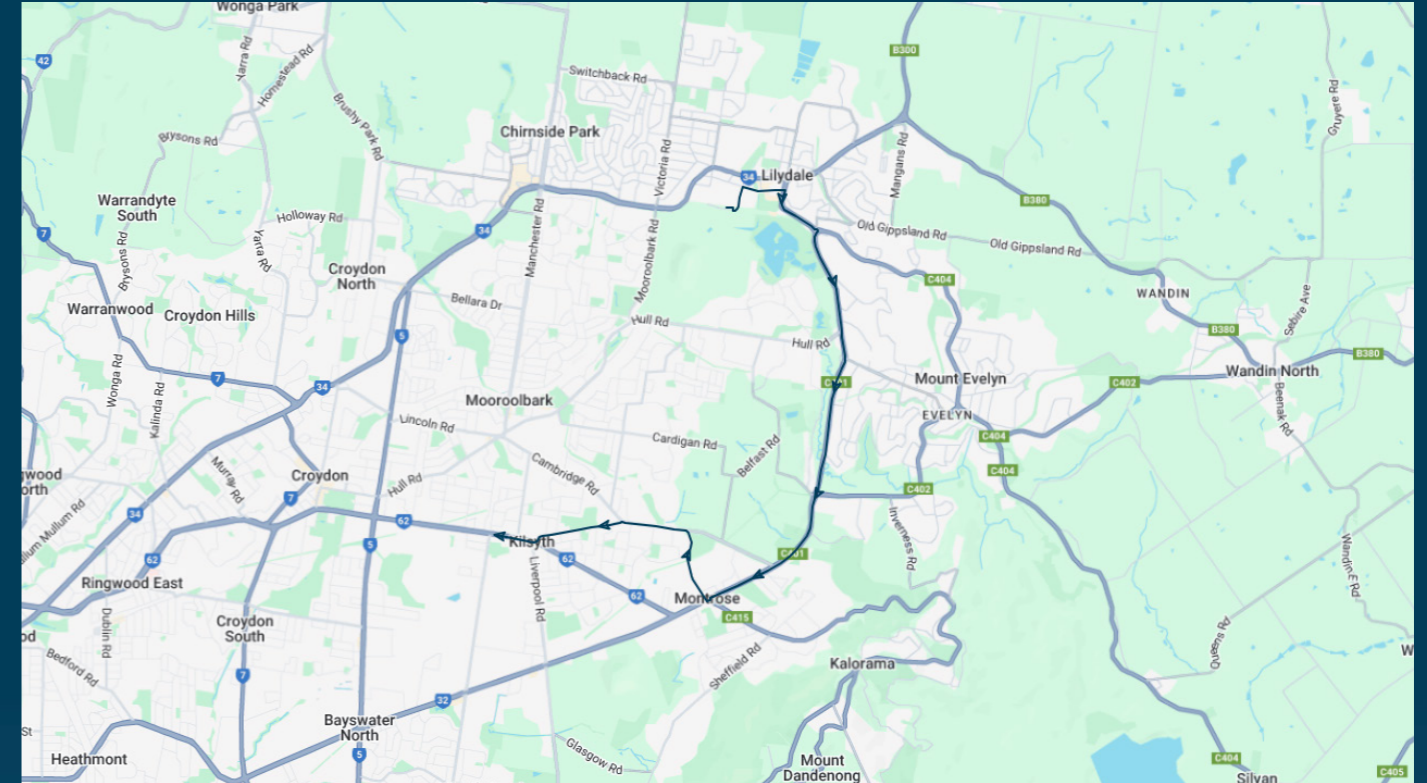

Lilydale High School

Route: 3403 | Afternoon

Stop ID	Stop Name	Time	Stop ID	Stop Name	Time
44542	Lilydale High School	15:15			
46241	Lilydale Marketplace/Hutchinson St	15:15			
40197	Cobden Cres/Anderson St	15:17			
40198	Old Gippsland Rd/Swansea Rd	15:19			
14533	Cashins Mill Pl/Swansea Rd	15:20			
14534	David Rd/Swansea Rd	15:21			
14535	Nicholson Cres/Swansea Rd	15:22			
14536	Birmingham Rd/Swansea Rd	15:24			
14537	248 Swansea Rd	15:26			
14538	212 Swansea Rd	15:27			
14539	Marne Rd/Swansea Rd	15:28			
1492	York Rd/Swansea Rd	15:29			
22052	Keith Hume Fraser Reserve/Swansea Rd	15:31			
22053	Belvedere Dr/Swansea Rd	15:33			
22054	Swansea Rd/Leith Rd	15:34			
10295	Acacia Ave/Cambridge Rd	15:38			
10296	Alpine Way/Cambridge Rd	15:39			
11081	Regina St/Cambridge Rd	15:40			
11082	Balmoral St/Durham Rd	15:40			
11083	Elizabeth Bridge Reserve/Durham Rd	15:41			
11084	Hansen Park/Durham Rd	15:41			
11085	Charles St/Durham Rd	15:42			
11086	Liverpool Rd/Mt. Dandenong Rd	15:43			
8948	Kilsyth Shops/Mt. Dandenong Rd	15:44			
8949	Kilsyth Memorial Hall/Mt Dandenong Rd	15:45			

Times listed are estimated times only, it is advised to arrive at your stop earlier than the listed time to avoid missing your bus.

You can also download the Ventura Tracker app to view real time bus locations of all services

Lilydale High School

Route: 3403 | Afternoon