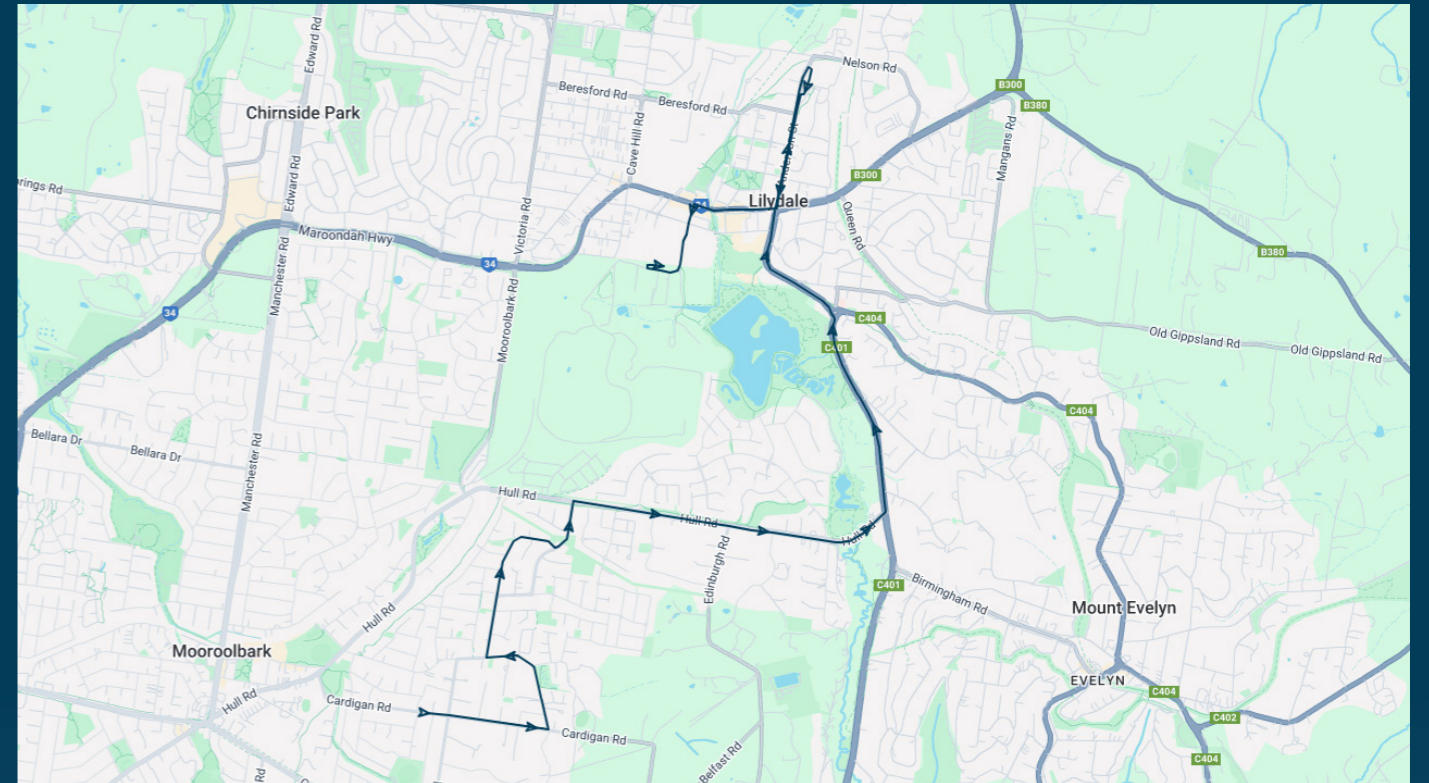

Times listed are estimated times only, it is advised to arrive at your stop earlier than the listed time to avoid missing your bus.

You can also download the Ventura Tracker app to view real time bus locations of all services

To view our list of live tracked services, visit www.venturabus.com.au
 Timetable Printed : 30 September 2024

Lilydale High School

Route: 2658 | Morning

Stop ID	Stop Name	Time	Stop ID	Stop Name	Time
49434	Pembroke Rd/Cardigan Rd	07:42			
44563	Mooroolbark East Primary School	07:42			
15696	May Rd/Blackburn Rd	07:44			
12868	Blue Ridge Dr/Hull Rd	07:48			
12875	Charles Rd/Hull Rd	07:53			
14701	Hull Rd/Swansea Rd	07:53			
14702	Nicholson Cres/Swansea Rd	07:54			
14703	Arkarana Rd/Swansea Rd	07:55			
14704	Lillydale Lake Entrance/Swansea Rd	07:55			
40203	Maroondah Hwy/Anderson St	07:57			
44541	Mt Lilydale Mercy College	08:00			
12820	Gardiner St/Anderson St	08:00			
12819	The Eyrie/Anderson St	08:01			
12818	Maroondah Hwy/Anderson St	08:01			
22154	Lilydale Post Office/Maroondah Hwy	08:02			
12817	Lilydale Marketplace/Hutchinson St	08:04			
44542	Lilydale High School	08:05			

Lilydale High School

Route: 2658 | Morning

TURN DIRECTIONS

Via Cardigan Rd, Left Taylor Rd, Right Blackburn Rd, Left Summerhill Park Dr, Right Hull Rd, Left Swansea Rd, 1st exit at roundabout, Cont Anderson St, Right into Mt Lilydale Mercy College, Left Anderson St, Right Maroondah Hwy, Left Hutchinson St, Right Melba Ave, Right into Lilydale High School