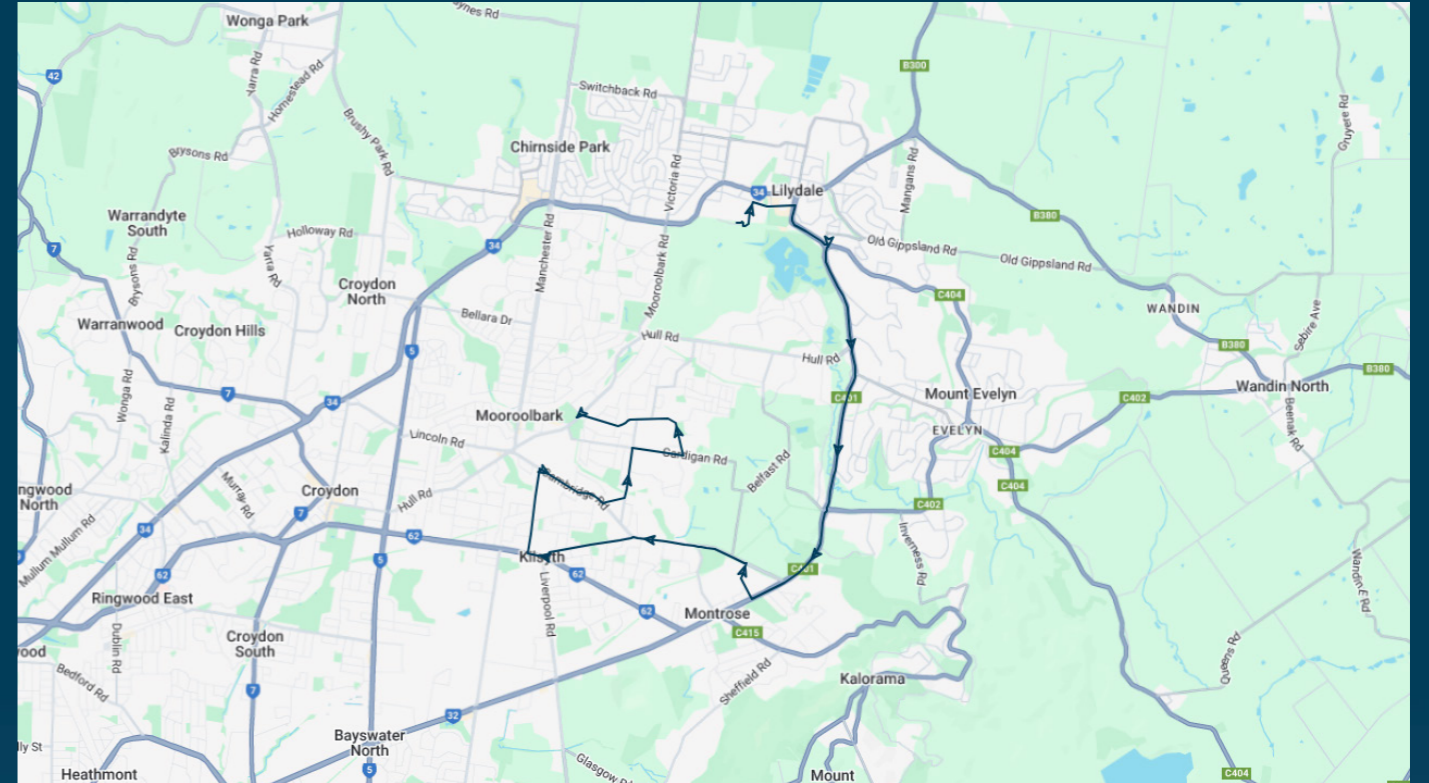

Lilydale High School

Route: 3405 | Afternoon

Stop ID	Stop Name	Time	Stop ID	Stop Name	Time
44542	Lilydale High School	15:15			
1492	York Rd/Swansea Rd	15:29			
22052	Keith Hume Fraser Reserve/Swansea Rd	15:31			
22053	Belvedere Dr/Swansea Rd	15:33			
10292	Greenhills Ave/Cambridge Rd	15:35			
10293	Emery Lane/Cambridge Rd	15:35			
10294	Montrose Brickworks Flora Reserve	15:36			
10295	Acacia Ave/Cambridge Rd	15:37			
10296	Alpine Way/Cambridge Rd	15:38			
11081	Regina St/Cambridge Rd	15:39			
11082	Balmoral St/Durham Rd	15:40			
11083	Elizabeth Bridge Reserve/Durham Rd	15:40			
11084	Hansen Park/Durham Rd	15:41			
11085	Charles St/Durham Rd	15:42			
11088	Amelia Ct/Hawthory Rd	15:44			
11089	Lomond Ave/Hawthory Rd	15:44			
11090	Kilsyth Centenary Swimming Centre	15:45			
11091	Cambridge Rd/Hawthory Rd	15:46			
23526	Cambridge Rd/Lawson Rd	15:49			
16613	Longfellow Ave/Pembroke Rd	15:50			
12806	Mooroolbark CFA/Hull Rd	15:55			

Times listed are estimated times only, it is advised to arrive at your stop earlier than the listed time to avoid missing your bus.

You can also download the Ventura Tracker app to view real time bus locations of all services

Lilydale High School

Route: 3405 | Afternoon

TURN DIRECTIONS

Runs express to York Rd/Swansea Rd via Left Melba Ave, Cont Left Hutchinson St, Right John St, Right Hardy St, Right Anderson St, Cont Swansea Rd, Right Swansea Rd (at roundabout), Right Greenhills Ave, Left Cambridge Rd, Left Durham Rd, Right Mt Dandenong Rd, Right Hawthory Rd, Right Cambridge Rd, Left Lawson Rd, Left Pembroke Rd, Right Cardigan Rd, Left Taylor Rd, Left Hull Rd to Mooroolbark CFA

To view our list of live tracked services, visit www.venturabus.com.au

Timetable Printed : 30 September 2024