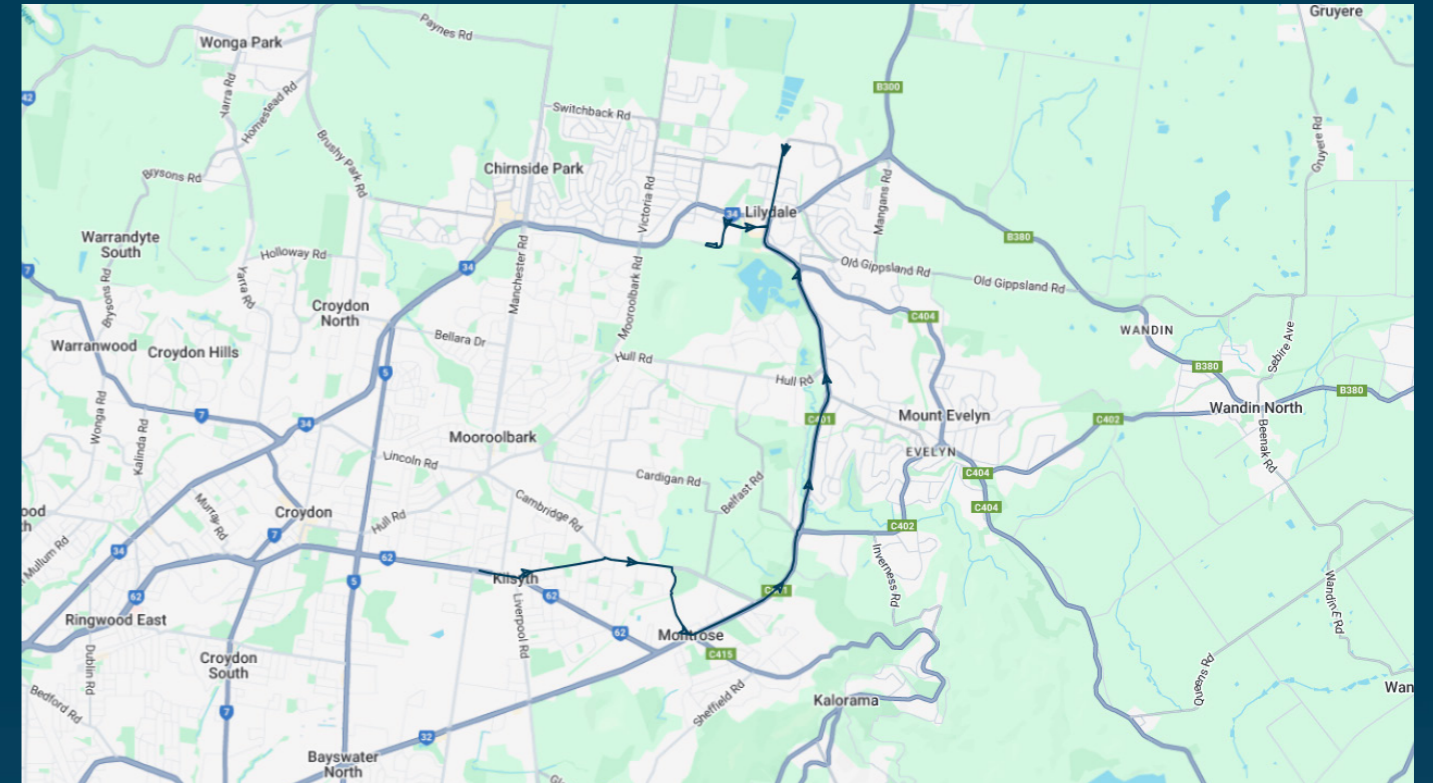

Times listed are estimated times only, it is advised to arrive at your stop earlier than the listed time to avoid missing your bus.

You can also download the Ventura Tracker app to view real time bus locations of all services

Lilydale High School

Route: 3402 | Morning

TURN DIRECTIONS

Via Mt Dandenong Rd, Left Durham Rd, Right Cambridge Rd, Right Montrose Rd, Left Leith Rd, Cont Swansea Rd, 1st exit at roundabout, Cont Anderson St, Left Hardy St, Cont John St, Left Hutchinson Rd, Right Melba Ave, Right into Lilydale High School, Left Melba Ave, Left Hutchinson Rd, Right John St, Cont Hardy St, Left Anderson St, Right into Mt Lilydale Mercy College

To view our list of live tracked services, visit www.venturabus.com.au

Timetable Printed : 30 September 2024