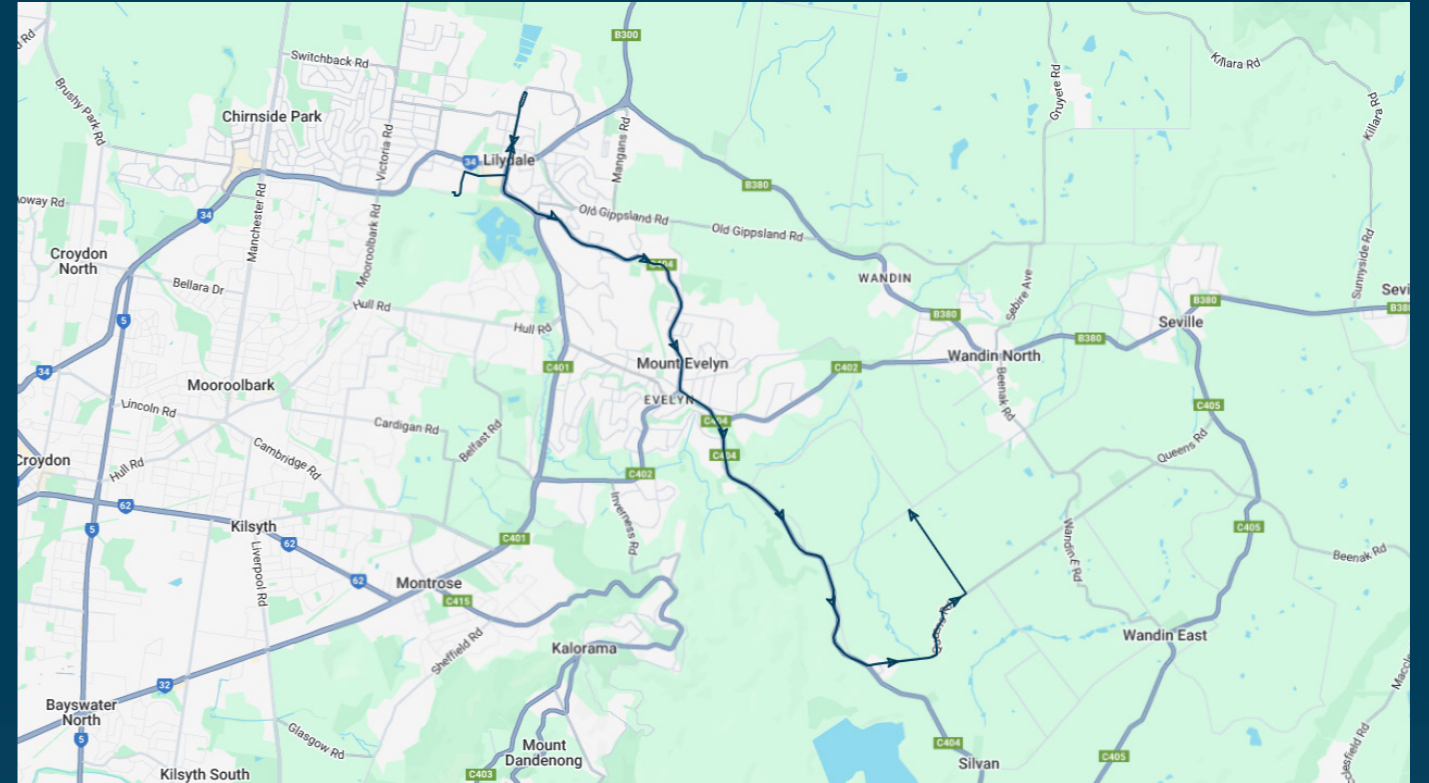

You can also download the Ventura Tracker app to view real time bus locations of all services

Lilydale High School

Route: 5225 (SBSC) | Afternoon

Stop ID	Stop Name	Time	Stop ID	Stop Name	Time
44542	Lilydale High School	15:12			
44541	Mt Lilydale Mercy College	15:26			
22044	Birmingham Rd/Hereford Rd	15:40			
14547	Joy Ave/Monbulk Rd	15:41			
14548	Mt Evelyn PS - Clegg Rd/Monbulk Rd	15:42			
14549	Ormeau Rd/Monbulk Rd	15:43			
14550	McKillop Rd/Monbulk Rd	15:43			
14551	Margaret Rd/Monbulk Rd	15:44			
14555	Queens Rd/Monbulk Rd	15:49			
	Channel Rd/Queens Rd	15:50			
	171 Queens Rd	15:51			
	Queens Rd/Lewis Rd	15:52			
	Hunter Rd/Lewis Rd	15:53			

Lilydale High School

Route: 5225 (SBSC) | Afternoon

TURN DIRECTIONS

Via Left Melba Ave, Left Hutchinson St, Right John St, Cont Hardy St, Left Anderson St, Right into Mt Lilydale Mercy College, Left Anderson St, Cont Swansea Rd, Cont Hereford Rd, Left Monbulk Rd, Left Queens Rd, Left Lewis Rd to Hunter Rd