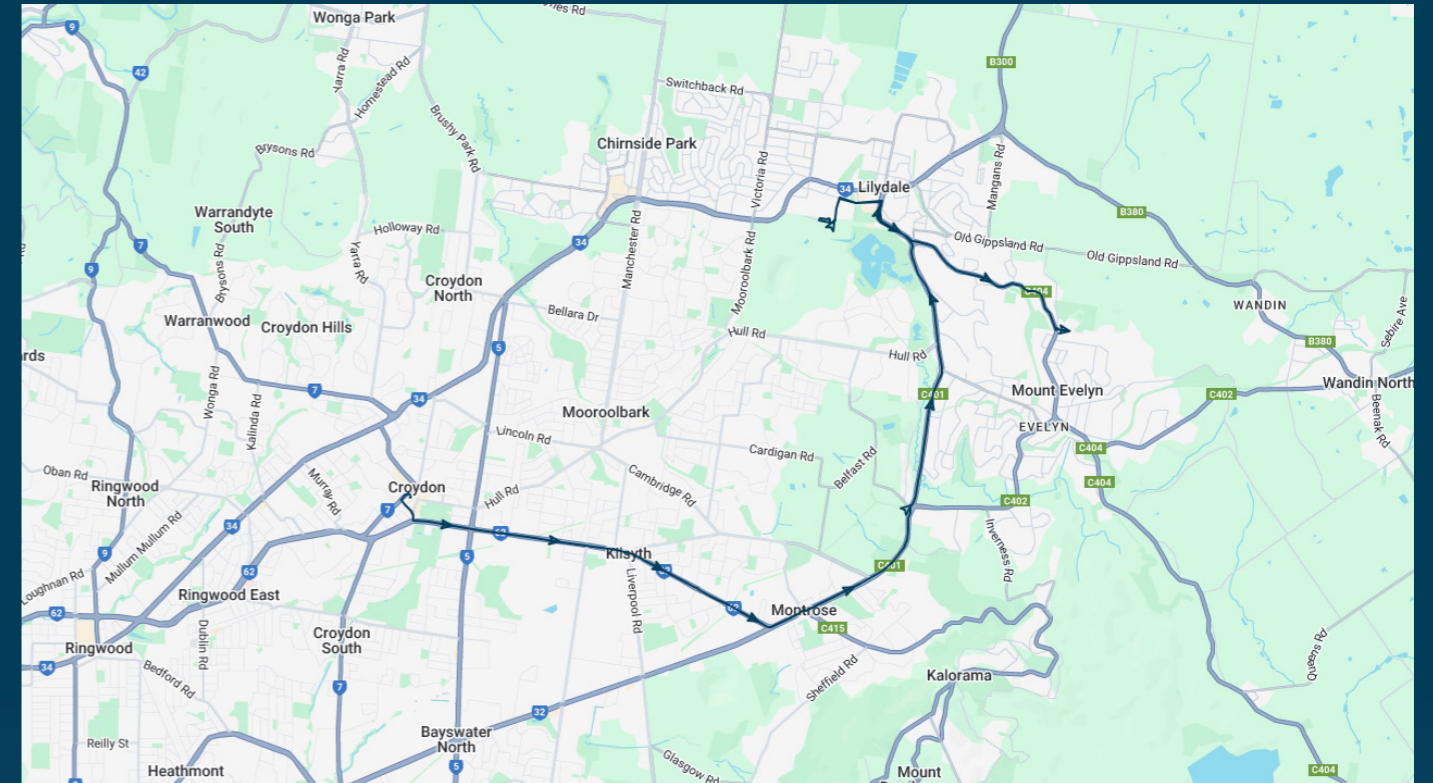

Times listed are estimated times only, it is advised to arrive at your stop earlier than the listed time to avoid missing your bus.

You can also download the Ventura Tracker app to view real time bus locations of all services

Lilydale High School

Route: 3410 | Morning

TURN DIRECTIONS

Via Left Wicklow Ave, Left Devon St, Right Main St, Left Mt Dandenong Rd, Cont Left Mt Dandenong Rd, Cont Leith Rd, Cont Swansea Rd, Cont Left Swansea Rd (at roundabout), Cont Anderson St, Left Hardy St, Cont John St, Left Hutchinson St, Right Melba Ave, Right into Lilydale High School, Left Melba Ave, Left Hutchinson St, Right John St, Cont Hardy St, Right Anderson St, Cont Swansea Rd, Cont Hereford Rd (at roundabout), Left Old Hereford Rd, Right into Yarra Hills Secondary Col

To view our list of live tracked services, visit www.venturabus.com.au

Timetable Printed : 30 September 2024