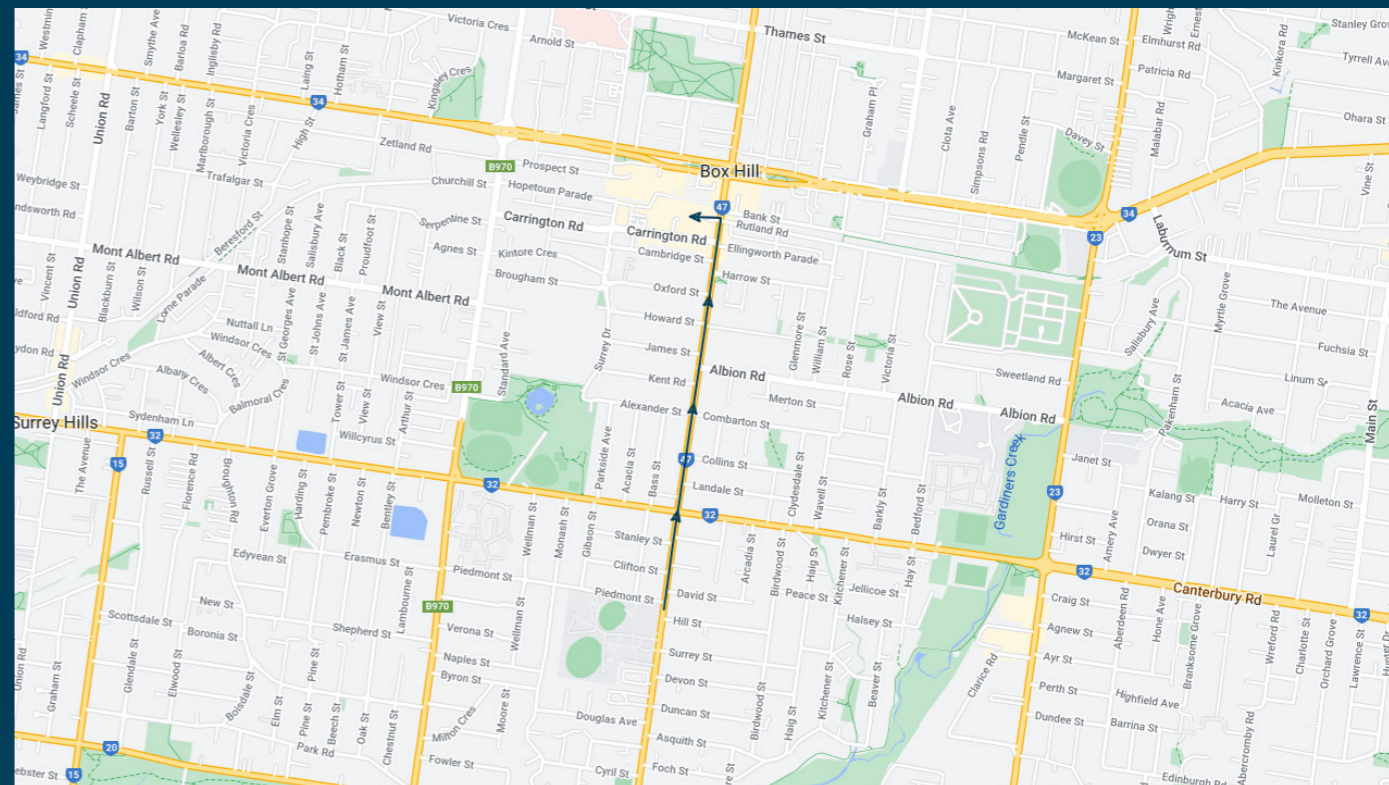

Kingswood College

Route: 1019 | Afternoon

Stop ID	Stop Name	Time	Stop ID	Stop Name	Time
8669	Kingswood College/Station St	15:20			
19639	Box Hill Bus Station	15:27			

Kingswood College

Route: 1019 | Afternoon

TURN DIRECTIONS

Runs express via Station St, Left into Box Hill Central

To view our list of live tracked services, visit www.venturaбус.com.au

Timetable Printed : 30 September 2024

Times listed are estimated times only, it is advised to arrive at your stop earlier than the listed time to avoid missing your bus.

You can also download the Ventura Tracker app to view real time bus locations of all services

Kingswood College

Route: 1020 | Afternoon

Stop ID	Stop Name	Time	Stop ID	Stop Name	Time
10443	Burwood Hwy/Elgar Rd	15:45			
10444	Daniel St/Elgar Rd	15:45			
10445	Uganda St/Elgar Rd	15:46			
10446	Cadorna St/Elgar Rd	15:47			
9400	Elgar Rd/Riversdale Rd	15:49			
9401	Fowler St/Riversdale Rd	15:50			
9402	Newlands Ct/Riversdale Rd	15:51			
9403	Thomas St/Riversdale Rd	15:52			
8671	Foch St/Station St	15:52			
8670	Devon St/Station St	15:54			
8669	Kingswood College/Station St	15:54			
8668	Landale St/Station St	15:56			
8667	Combarton St/Station St	15:57			
8666	James St/Station St	15:58			
8665	Harrow St/Station St	15:58			
19640	Box Hill Bus Station	16:00			

Kingswood College

Route: 1020 | Afternoon

TURN DIRECTIONS

Via Elgar Rd, Right Riversdale Rd, Left Station St into Box Hill Central

To view our list of live tracked services, visit www.venturabus.com.au
Timetable Printed : 30 September 2024