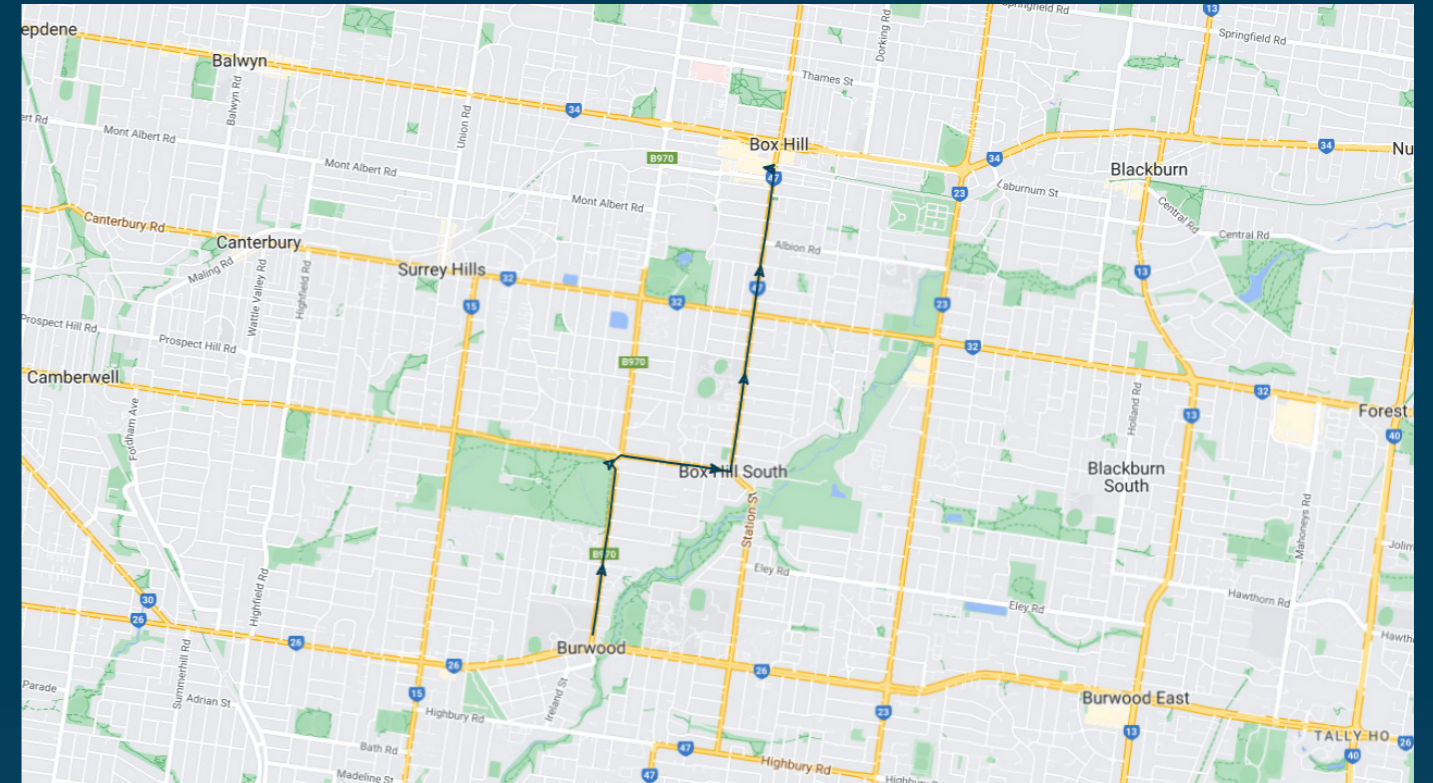

TURN DIRECTIONS

Runs express via Station St, Left into Box Hill Central

To view our list of live tracked services, visit www.venturaбус.com.au

Timetable Printed : 30 September 2024

Times listed are estimated times only, it is advised to arrive at your stop earlier than the listed time to avoid missing your bus.

You can also download the Ventura Tracker app to view real time bus locations of all services

Kingswood College

Route: 1020 | Afternoon

Stop ID	Stop Name	Time	Stop ID	Stop Name	Time
10443	Burwood Hwy/Elgar Rd	15:45			
10444	Daniel St/Elgar Rd	15:45			
10445	Uganda St/Elgar Rd	15:46			
10446	Cadorna St/Elgar Rd	15:47			
9400	Elgar Rd/Riversdale Rd	15:49			
9401	Fowler St/Riversdale Rd	15:50			
9402	Newlands Ct/Riversdale Rd	15:51			
9403	Thomas St/Riversdale Rd	15:52			
8671	Foch St/Station St	15:52			
8670	Devon St/Station St	15:54			
8669	Kingswood College/Station St	15:54			
8668	Landale St/Station St	15:56			
8667	Combarton St/Station St	15:57			
8666	James St/Station St	15:58			
8665	Harrow St/Station St	15:58			
19640	Box Hill Bus Station	16:00			

Times listed are estimated times only, it is advised to arrive at your stop earlier than the listed time to avoid missing your bus.

You can also download the Ventura Tracker app to view real time bus locations of all services

Kingswood College

Route: 1020 | Afternoon

TURN DIRECTIONS

Via Elgar Rd, Right Riversdale Rd, Left Station St into Box Hill Central

To view our list of live tracked services, visit www.venturabus.com.au
Timetable Printed : 30 September 2024