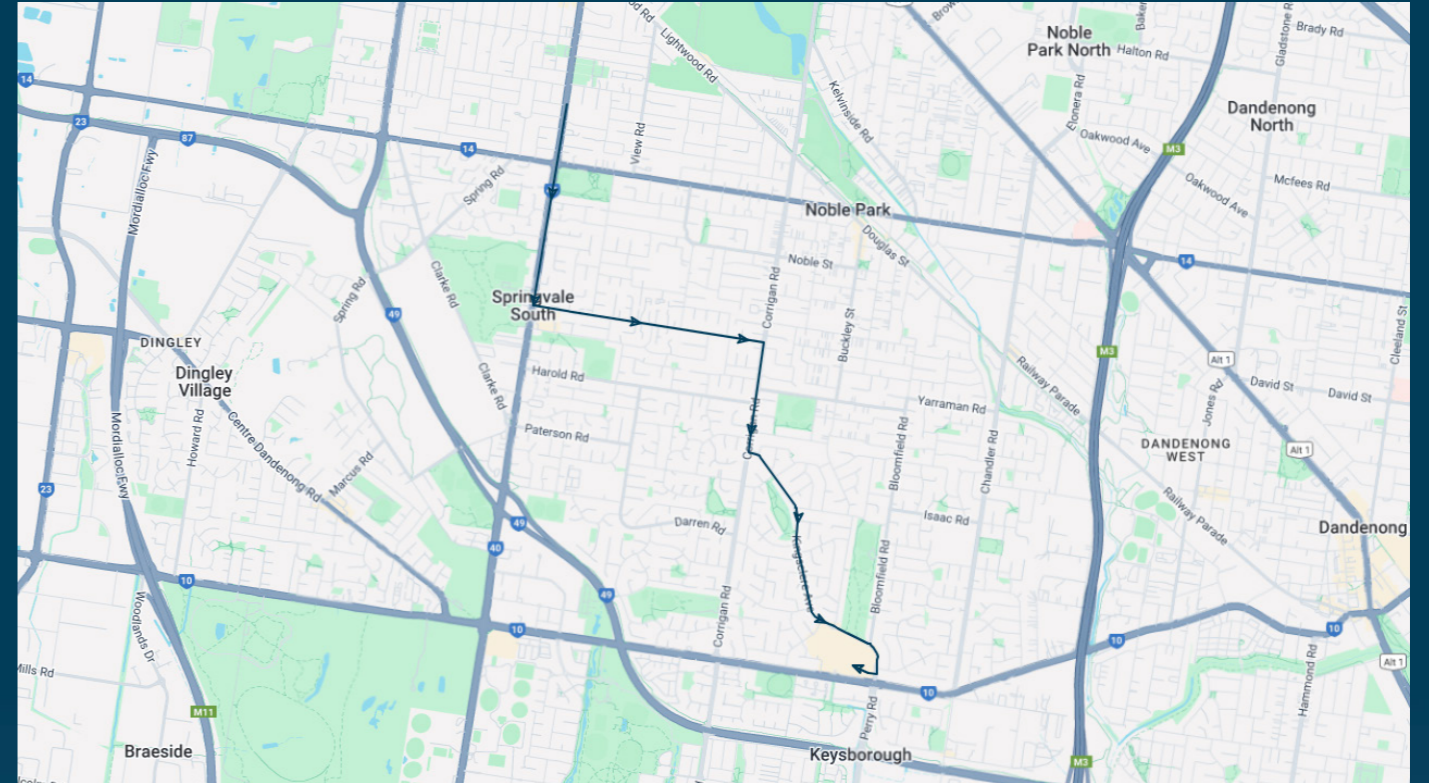

To view our list of live tracked services, visit www.venturabus.com.au
Timetable Printed : 30 September 2024

Times listed are estimated times only, it is advised to arrive at your stop earlier than the listed time to avoid missing your bus.

You can also download the Ventura Tracker app to view real time bus locations of all services

Killester College

Route: 2265 | Afternoon

| Stop ID | Stop Name | Time | Stop ID | Stop Name | Time |
|---------|------------------------------------|-------|---------|-----------|------|
| 2013 | Killester College/Springvale Rd | 15:15 | | | |
| 2015 | Heatheron Rd/Springvale Rd | 15:15 | | | |
| 2016 | Glenwood Dr/Springvale Rd | 15:16 | | | |
| 2017 | Kilberry Ave/Springvale Rd | 15:17 | | | |
| 2019 | Athol Road Primary School/Athol Rd | 15:19 | | | |
| 2020 | Parker St/Athol Rd | 15:19 | | | |
| 2021 | Mackay St/Athol Rd | 15:20 | | | |
| 2022 | Noble St/Athol Rd | 15:21 | | | |
| 2023 | Jeffery Ave/Athol Rd | 15:22 | | | |
| 2024 | Corrigan Rd/Athol Rd | 15:22 | | | |
| 2025 | Simon Ave/Corrigan Rd | 15:23 | | | |
| 2026 | Wallarano Dr/Corrigan Rd | 15:24 | | | |
| 3550 | Yagoona Ave/Kingsclere Ave | 15:25 | | | |
| 2028 | Allawah Cl/Kingsclere Ave | 15:26 | | | |
| 2029 | Chesney St/Kingsclere Ave | 15:26 | | | |
| 3561 | Balgowlah Ave/Kingsclere Ave | 15:27 | | | |
| 2031 | Bundeena Ave/Kingsclere Ave | 15:28 | | | |
| 3563 | Parkmore SC/Kingsclere Ave | 15:28 | | | |
| 4264 | Parkmore SC | 15:30 | | | |

Killester College

Route: 2265 | Afternoon

TURN DIRECTIONS

Via Springvale Rd, Left Athol Rd, Right Corrigan Rd, Left Kingsclere Ave, Right into Parkmore SC

To view our list of live tracked services, visit www.venturabus.com.au
 Timetable Printed : 30 September 2024

Times listed are estimated times only, it is advised to arrive at your stop earlier than the listed time to avoid missing your bus.

You can also download the Ventura Tracker app to view real time bus locations of all services