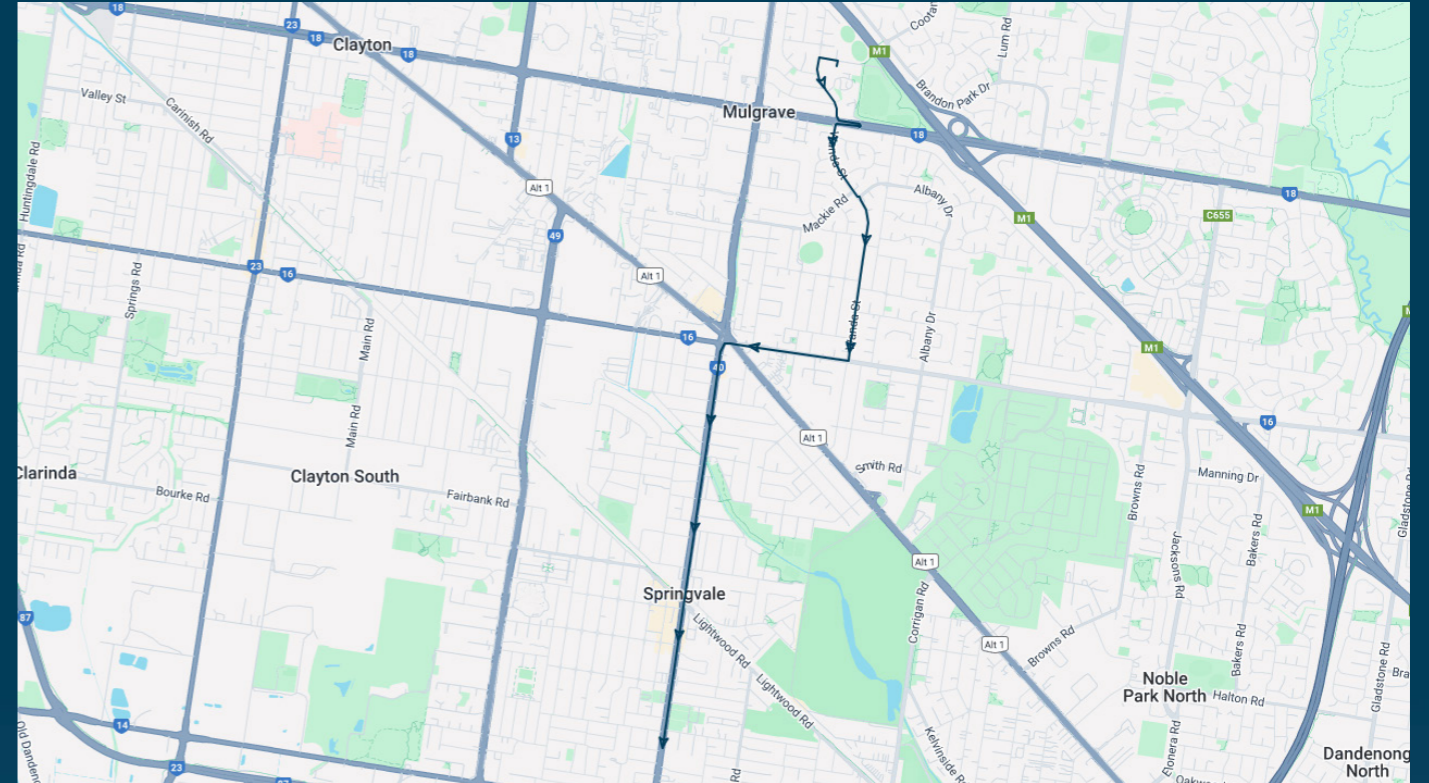

Killester College

Route: 2241 | Morning

TURN DIRECTIONS

Via Left Kernott Ave, Left Monash Dr, Left Wellington Rd, u-turn at 1st cut in, Left Wanda St, Right Police Rd, Left Springvale Rd to Killester College

To view our list of live tracked services, visit www.venturabus.com.au
Timetable Printed : 30 September 2024

Times listed are estimated times only, it is advised to arrive at your stop earlier than the listed time to avoid missing your bus.

You can also download the Ventura Tracker app to view real time bus locations of all services

Killester College

Route: 2265 | Afternoon

| Stop ID | Stop Name | Time | Stop ID | Stop Name | Time |
|---------|------------------------------------|-------|---------|-----------|------|
| 2013 | Killester College/Springvale Rd | 15:15 | | | |
| 2015 | Heatheron Rd/Springvale Rd | 15:15 | | | |
| 2016 | Glenwood Dr/Springvale Rd | 15:16 | | | |
| 2017 | Kilberry Ave/Springvale Rd | 15:17 | | | |
| 2019 | Athol Road Primary School/Athol Rd | 15:19 | | | |
| 2020 | Parker St/Athol Rd | 15:19 | | | |
| 2021 | Mackay St/Athol Rd | 15:20 | | | |
| 2022 | Noble St/Athol Rd | 15:21 | | | |
| 2023 | Jeffery Ave/Athol Rd | 15:22 | | | |
| 2024 | Corrigan Rd/Athol Rd | 15:22 | | | |
| 2025 | Simon Ave/Corrigan Rd | 15:23 | | | |
| 2026 | Wallarano Dr/Corrigan Rd | 15:24 | | | |
| 3550 | Yagoona Ave/Kingsclere Ave | 15:25 | | | |
| 2028 | Allawah Cl/Kingsclere Ave | 15:26 | | | |
| 2029 | Chesney St/Kingsclere Ave | 15:26 | | | |
| 3561 | Balgowlah Ave/Kingsclere Ave | 15:27 | | | |
| 2031 | Bundeena Ave/Kingsclere Ave | 15:28 | | | |
| 3563 | Parkmore SC/Kingsclere Ave | 15:28 | | | |
| 4264 | Parkmore SC | 15:30 | | | |

Times listed are estimated times only, it is advised to arrive at your stop earlier than the listed time to avoid missing your bus.

You can also download the Ventura Tracker app to view real time bus locations of all services