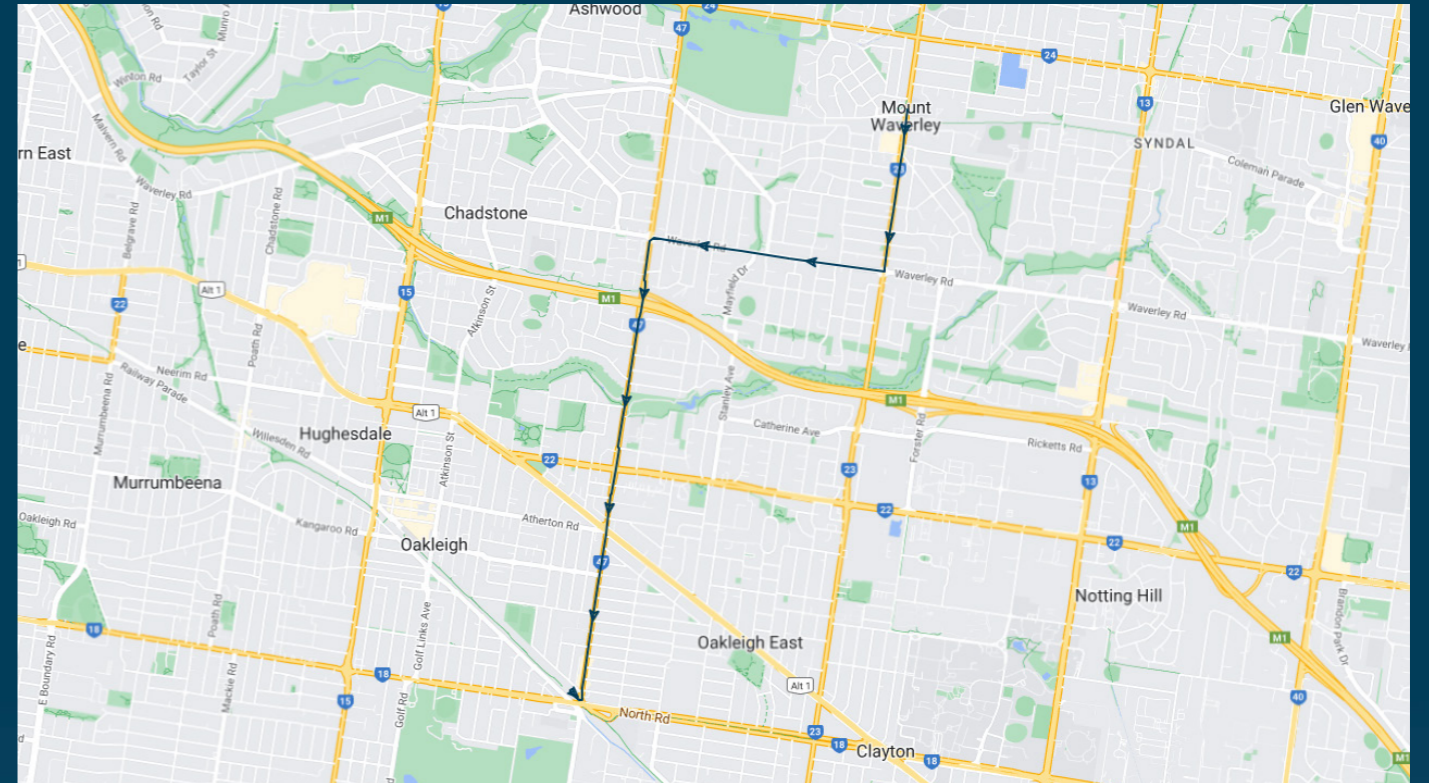

Holy Family Primary School

Route: 1011 | Afternoon

Stop ID	Stop Name	Time	Stop ID	Stop Name	Time
6407	Mt Waverley Station/Stephensons Rd	15:30			
6408	Mt Waverley SC/Stephensons Rd	15:45			
6409	Sherwood Rd/Stephensons Rd	15:46			
6410	Mt Waverley Police Station/Stephensons Rd	15:47			
6411	Charlton St/Stephensons Rd	15:48			
11916	Mt Waverley South SC/Waverley Rd	15:55			
11917	Talbot Rd/Waverley Rd	15:55			
11918	Bales St/Waverley Rd	15:56			
11919	Pamela St/Waverley Rd	15:56			
11920	Mayfield Dr/Waverley Rd	15:57			
11921	Hansen St/Waverley Rd	15:58			
11922	Tuhans Rd/Waverley Rd	15:58			
11923	Huntingdale Rd/Waverley Rd	15:58			
13781	Waverley Rd/Huntingdale Rd	15:58			
15646	Hend St/Huntingdale Rd	15:58			
15647	Dickson St/Huntingdale Rd	15:58			
15648	Cash Gr/Huntingdale Rd	15:58			
15649	Estelle St/Huntingdale Rd	15:58			
16594	Oakleigh St/Huntingdale Rd	15:58			
22968	Burlington St/Huntingdale Rd	15:58			
22436	Ross St/Huntingdale Rd	15:58			
22438	Hargreaves St/Huntingdale Rd	15:58			
51590	Huntingdale Station	16:00			

Times listed are estimated times only, it is advised to arrive at your stop earlier than the listed time to avoid missing your bus.

You can also download the Ventura Tracker app to view real time bus locations of all services

Holy Family Primary School

Route: 1011 | Afternoon

TURN DIRECTIONS

Via Stephensons Rd, Right Waverley Rd, Left Huntingdale Rd, Right into Huntingdale Station

To view our list of live tracked services, visit www.venturabus.com.au
Timetable Printed : 30 September 2024