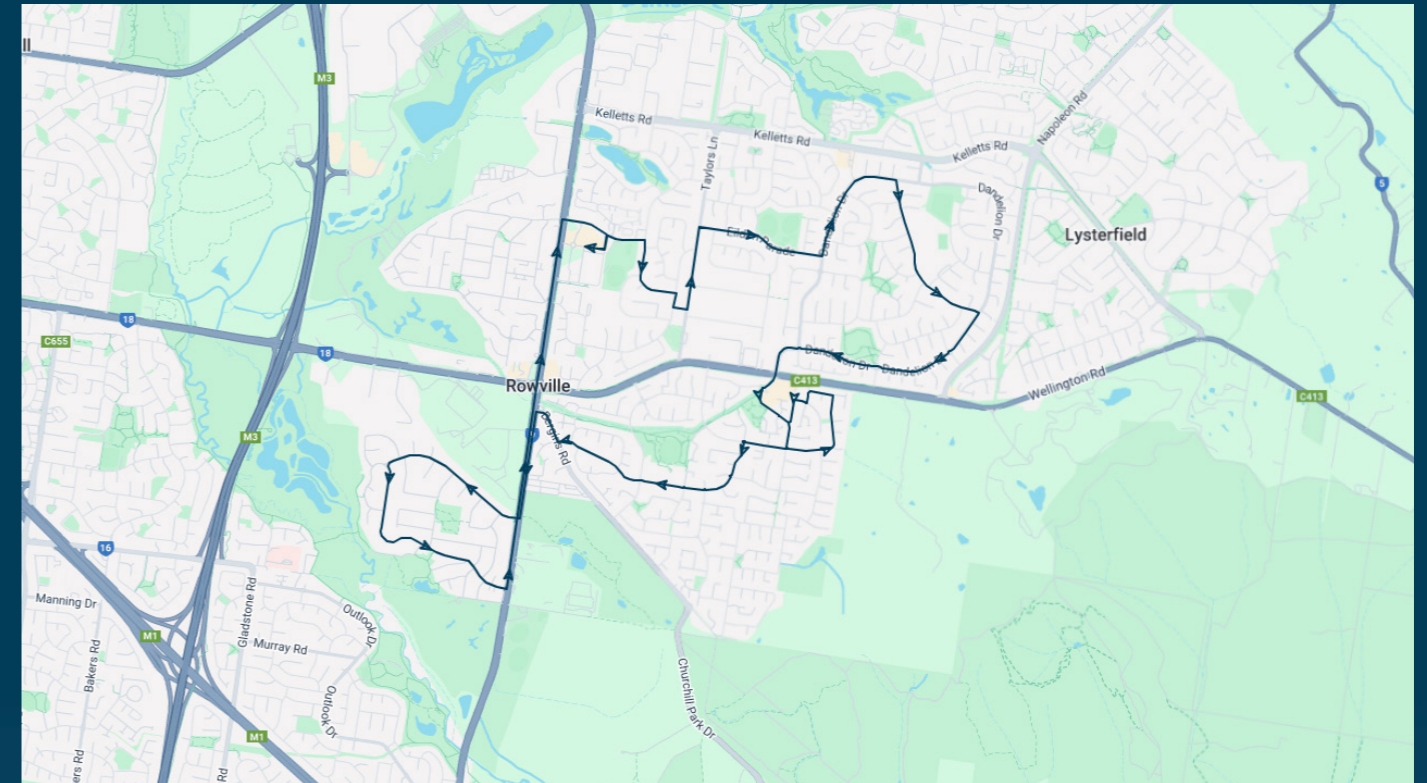

Stop ID	Stop Name	Time	Stop ID	Stop Name	Time
21314	Stud Park SC - Bay 1	15:30			
13339	Rowville Community Centre/Fulham Rd	15:31			
15713	Simon Ave/Bridgewater Way	15:32			
15712	Turramurra Dr/Bridgewater Way	15:32			
15711	Taylor's Lane/Bernard Hamilton Way	15:33			
11561	Taylor's Lane/Eildon Pde	15:34			
11562	Tyers Cres/Eildon Pde	15:35			
11563	Metcalfe Cres/Eildon Pde	15:36			
11564	Jamieson Ave/Dandelion Dr	15:37			
11565	Severn Cres/Dandelion Dr	15:37			
11566	Celestial Ct/Dandelion Dr	15:38			
11567	Balmoral Ct/Wentworth Ave	15:39			
11568	Eggleton Rise/Wentworth Ave	15:39			
11569	Woodside Dr/Wentworth Ave	15:40			
12537	Airedale Way/Wentworth Ave	15:41			
15267	Wetherby Ct/Dandelion Dr	15:42			
15268	Peregrine Reserve/Dandelion Dr	15:43			
15269	Armstrong Dr/Dandelion Dr	15:44			
15271	Wellington Village SC/Braeburn Pde	15:45			
41177	Ada St/Braeburn Pde	15:46			
15275	Pia Dr/Trisha Dr	15:51			
13929	Pickworth Cres/Buckingham Dr	15:52			
14175	Bergins Rd/Stud Rd	15:55			
14174	Sunshine St/Stud Rd	15:56			
48868	Rupicola Cr/Timbertop Dr	15:58			
14231	Timbertop Dr/Stud Rd	16:03			
15147	Bergins Rd/Stud Rd	16:05			
15148	Avalon Rd/Stud Rd	16:07			
21315	Stud Park SC	16:10			

Times listed are estimated times only, it is advised to arrive at your stop earlier than the listed time to avoid missing your bus.

You can also download the Ventura Tracker app to view real time bus locations of all services

Heany Park Primary School

Route: 1114 | Afternoon