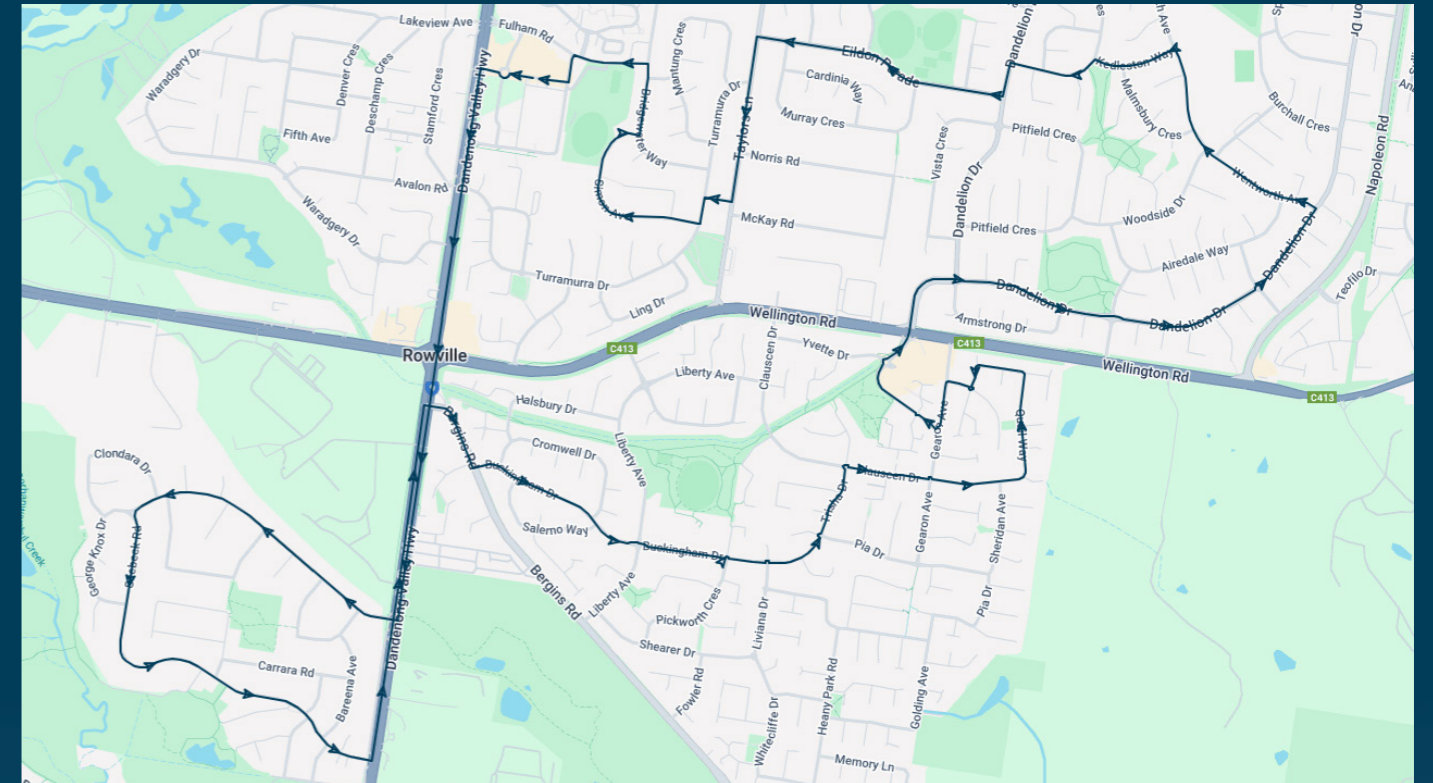

Heany Park Primary School

Route: 1054 | Morning

Stop ID	Stop Name	Time	Stop ID	Stop Name	Time
21314	Stud Park SC - Bay 1	08:05			
14176	Turramurra Dr/Stud Rd	08:06			
14175	Bergins Rd/Stud Rd	08:08			
14174	Sunshine St/Stud Rd	08:09			
48868	Rupicola Crt/Timbertop Dr	08:11			
14231	Timbertop Dr/Stud Rd	08:17			
13928	Buckingham Dr/Bergins Rd	08:20			
13929	Pickworth Cres/Buckingham Dr	08:22			
15703	Gilda Ct/Trisha Dr	08:23			
41176	Ada St/Braeburn Pde	08:28			
15216	Wellington Rd/Braeburn Pde	08:29			
15214	Armstrong Dr/Dandelion Dr	08:30			
15213	Peregrine Reserve/Dandelion Dr	08:31			
15212	Wetherby Ct/Dandelion Dr	08:32			
16494	Airedale Way/Wentworth Ave	08:34			
16495	Woodside Dr/Wentworth Ave	08:34			
16496	Kedleston Way/Wentworth Ave	08:35			
16501	Dandelion Dr/Eildon Pde	08:37			
16502	Tyers Cres/Eildon Pde	08:38			
16503	Taylors Lane/Eildon Pde	08:39			
15283	Taylors Lane/Bernard Hamilton Way	08:41			
15285	Simon Ave/Bridgewater Way	08:43			
15184	Rowville Community Centre/Fulham Rd	08:44			
21315	Stud Park SC	08:45			

Times listed are estimated times only, it is advised to arrive at your stop earlier than the listed time to avoid missing your bus.

You can also download the Ventura Tracker app to view real time bus locations of all services

Heany Park Primary School

Route: 1054 | Morning

TURN DIRECTIONS

Via Fullham Rd, Left Stud Rd, Right Timbertop Dr, Left Seebeck Rd, Left Stud Rd, Right Bergins Rd, Left Buckingham Dr, Cont Trisha Dr, Right Clauscen Dr, Cont Quail Way, Right Holly Green Cl, Left Gearon Ave, Right Braeburn Pde, Cont Silkwood Way, Cont Dandelion Dr, Left Wentworth Ave, Left Kedleston Way, Left Severn Cres, Left Dandelion Dr, Right Eildon Pde, Left Taylors Ln, Right Bernard Hamilton Way, Left Turramurra Dr, Right Simon Ave, Left Bridgewater Way, Left Fullam Rd, Left into Stud Park SC